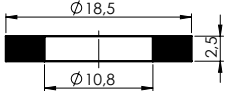

O-RINGS (d1xd2 mm)

- 632060M 7,66x1,78 (100 pcs.)
- 632060P 7,66x1,78 (10 pcs.)
- 632008P 11,00x2,50 (10 pcs.)
- 632016M 13,00x2,50 (100 pcs.)
- 632061M 13,94x2,62 (100 pcs.)
- 632058P 18,00x2,00 (10 pcs.)
- 632155P 13,94x2,62 (10 pcs.)
- 632159P 15,60x1,78 (10 pcs.)
- 632156P 13,00x2,50 (10 pcs.)

GASKET FOR BASE P-20

632043P 40,83x3,53 mm (10 pcs.)

RUBBER WASHER P-12 (CONICAL)

For diverter P-12
632028P

15x7,5x3,7 mm (10 pcs.)

RUBBER WASHER 1/2"

632097P 18,5x10,8x2,5 mm (10 pcs.)

632001M 18,5x10,8x2,5 mm (100 pcs.)

RUBBER WASHER 3/4"

632100P 24x15x3 mm (10 pcs.)

632002M 24x15x3 mm (100 pcs.)

RUBBER WASHER WITH METAL NET 1/2"

632150P 19x11x3 mm (10 pcs.)

632012M 19x11x3 mm (100 pcs.)

RUBBER WASHER WITH METAL NET 3/4"

632151P 24x15,5x3,5 mm (10 pcs.)

632013M 24x15,5x3,5 mm (100 pcs.)

RUBBER WASHER FOR VALVE 1/2"

632161P 16x4x4 mm (10 pcs.)

632037M 16x4x4 mm (100 pcs.)

RUBBER WASHER FOR VALVE 3/8"

632162P 14,4x4x3,4 mm (10 pcs.)

632038M 14,4x4x3,4 mm (100 pcs.)

RUBBER WASHER SET

632114P (12 pcs.):

632001M 18,5x10,8x2,5 mm (4 pcs.)

632002M 24x15x3 mm (4 pcs.)

632161P 16x4x4 mm (4 pcs.)

RUBBER WASHER R-1 (CONICAL)

For diverter R-1
632045P

17x10,5x4,8 mm (10 pcs.)

WASHER 1/2" (PARONITE)

632052P 18,4x12x2,2 mm (10 pcs.)

632052M 18,4x12x2,2 mm (100 pcs.)

WASHER 3/4" (PARONITE)

632153P 24x16x2 mm (10 pcs.)

632011M 24x16x2 mm (100 pcs.)

RUBBER WASHER SET FOR SPOUT

632126P P-19/20, Vigas-19/20 (4 pcs.)

632127P Y-19/20, Uno-19/20, Vito-19/20, Static-19/20, Optima-19/20 (4 pcs.)

632164P S, J, U (4 pcs.)

632163P C, G, T-33 (3 pcs.)

632187P Tornado-19/20 (4 pcs.)

632200P Axe-33 (Chrome) (4 pcs.)

632189P Ultra-35 (4 pcs.)

632190P Ultra-32 (7 pcs.)

632191P Viva-33 (3 pcs.)