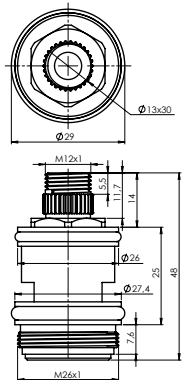

VALVE-DIVERTER (CERAMIC) FOR DELI-10 (SW) 90°

636561

Material Brass
Warranty 2 years

VALVE (CERAMIC) FOR THERMO-12 SQUARE

664148

Material Brass
Warranty 2 years