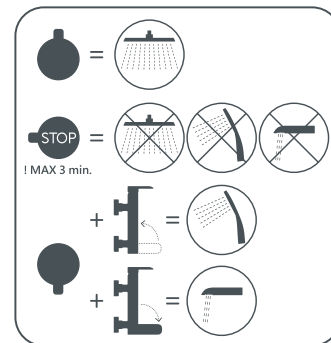

OLO (BK)+ULTRA-10 (SW) (DV3/4) (BK)

Shower system
625123

Set:

- Telescopic height-adjustable shower column OLO from stainless steel Ø25 - Ø22 mm
- Anti-lime shower head OLO (BK) Ø250 mm
- Anti-lime handshower LAVA (BK) Ø100 mm, 5 functions
- Height and tilt-adjustable handshower holder
- Shower hose 150 cm, matt black, PVC
- Shower faucet ULTRA-10 (SW) (DV3/4) (BK) with swivel spout-diverter (ceramic). Aerator Neoperl, flow rate 12 l/min

Coating **RubiCoat-E**

Colour **Matt black**

Warranty **5 years, 2 years for column and accessories**