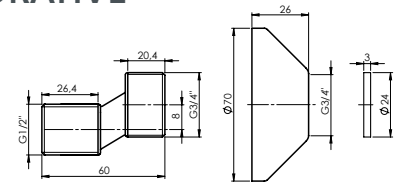

LUX ECCENTRIC WITH DECORATIVE PLATE (CONICAL)

636651

Material **Brass**
Coating **Nickel-plated brass, chrome**
Warranty **5 years**