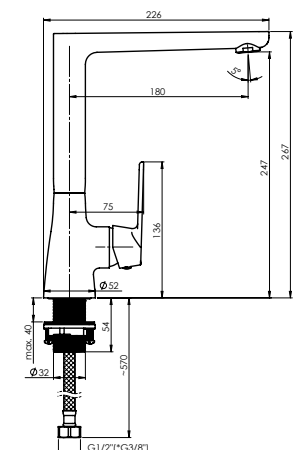

Flow rate 13.5 – 15.0 l/min

Cartridge 35 mm

Connection hoses 60 cm, PEX, polyester hose braiding

Coating Chrome

Colour Chrome

Warranty 5 years

STATIC-33

Kitchen faucet
1/2-A30008 | 3/8-A30108