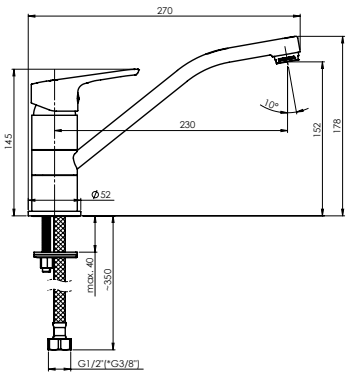

UNO-20 (BK2)

Kitchen faucet
1/2-N000661 | 3/8-N001661

Flow rate **12 – 13 l/min**
Cartridge **35 mm**
Connection hoses **40 cm, EPDM, stainless steel hose braiding**
Coating **RubiCoat**
Colour **Matt black**
Warranty **5 years, 2 years for coating**