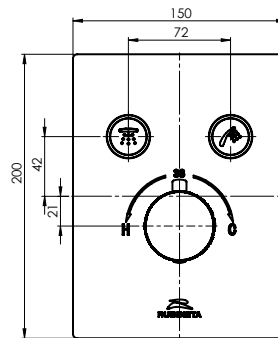

THERMO-2F

Concealed thermostatic shower faucet, 2 functions
PM0015