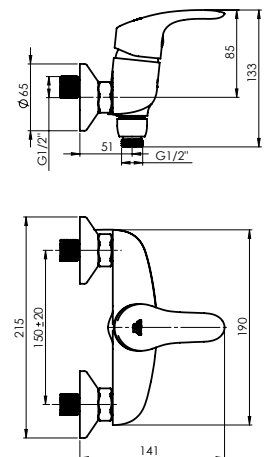

TORNADO-12/C

Bath faucet with shower set
TR2CK08

Flow rate 16 – 18 l/min

Cartridge 35 mm

Diverter type Ceramic 3/4"

Spout Brass, 300 mm

Set:

Handshower Delta, Ø 70 mm, 3 functions

Shower hose 150 cm, stainless steel

Handshower holder Grand

TORNADO-12/G

Bath faucet with shower set
TR2GK08

Flow rate 16 – 18 l/min

Cartridge 35 mm

Diverter type Ceramic 3/4"

Spout Brass, 300 mm

Set:

Handshower Delta, Ø 70 mm, 3 functions

Shower hose 150 cm, stainless steel

Handshower holder Grand

TORNADO-12

Shower faucet
TR20008

Cartridge 35 mm

TORNADO-12/K

Shower faucet with shower set
TR20K08

Cartridge 35 mm

Set:

Handshower Delta, Ø 70 mm, 3 functions

Shower hose 150 cm, stainless steel

Handshower holder Grand