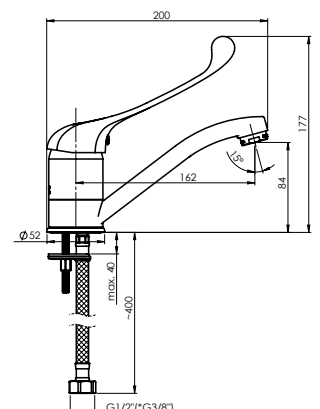

P-19 MEDIC

Washbasin faucet
1/2-P90005 | 3/8-P90105

Flow rate 12 – 13 l/min
Cartridge 40 mm
Connection hoses 40 cm, EPDM, stainless steel hose braiding