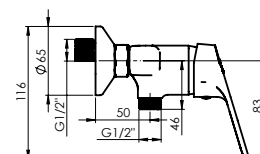

VIGAS-15/K

Shower faucet with shower set
VG20D08

Cartridge **40 mm**

Set:

Handshower Delta, Ø 70 mm, 3 functions

Shower hose 150 cm, stainless steel

Handshower holder Grand