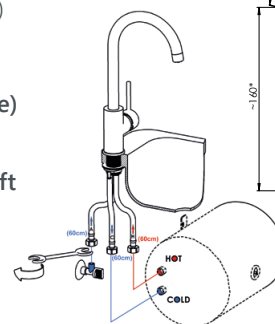

FLEXY-25 (WT)

FLEXY-25 (BK)

Kitchen faucet
(WT) 3/8-FL25178 (low pressure)
(BK) 3/8-FL25168 (low pressure)

Flow rate **low pressure**

Cartridge **35 mm (low pressure)**

Connection hoses **60 cm**

Spout **Black/white silicone, soft touch**

Coating **Chrome**

Colour **Chrome, white, black**