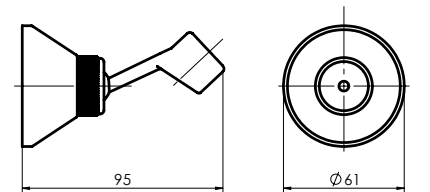

DUPLEX

Handshower holder
623001P

Adjustable
Material **ABS-plastic**
Coating **Chrome**
Warranty **2 years**