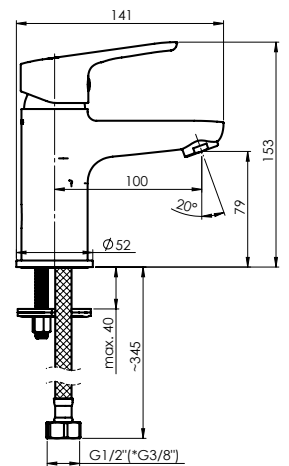

UNO-18 (BK2)

Washbasin faucet
1/2-N800661 | 3/8-N801661

Flow rate 4 – 5 l/min
Cartridge 35 mm
Connection hoses 40 cm, EPDM, stainless steel hose braiding
Coating RubiCoat
Colour Matt black

UNO-10 (BK2)

Bath faucet
N100661

Flow rate 16 – 18 l/min
Cartridge 35 mm
Diverter type Mechanical
Coating RubiCoat
Colour Matt black