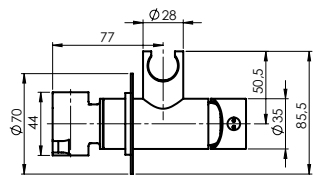

ULTRA BIDET

Concealed bidet faucet
625121

Cartridge 25 mm

Coating Chrome

Colour Chrome

Set:

Shower hose 120 cm, stainless steel

Bidet handshower Onyx, 1 function

NEW

ULTRA BIDET (BK)

Concealed bidet faucet
625127

Cartridge 25 mm

Coating RubiCoat

Colour Matt black

Warranty 5 years, 2 years for coating

Set:

Shower hose 125 cm, PVC, matt black

Bidet handshower Onyx (BK), 1 function