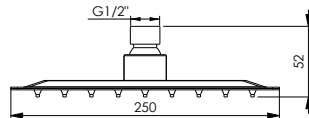

Shower hose 150 cm, PVC

Handshower holder

Shower head Olo, Ø 250 mm, 1 function

Shower head arm 40 cm

Spout 18.4 cm

Adjustable aerator allows to control water flow direction:

MODENA ^{NEW}

Strict and precise lines of the MODENA reflect harmony, stability and order. MODENA is the high-end quality. Now combined with concealed mounting technology.