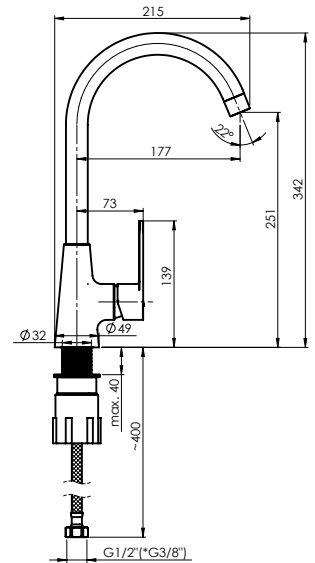

VIVA-33

Kitchen faucet
1/2-VV30008 | 3/8-VV30108

Flow rate **10 l/min**
Cartridge **35 mm**
Connection hoses **40 cm, EPDM, stainless steel hose braiding**
Coating **Chrome**
Colour **Chrome**
Warranty **5 years**