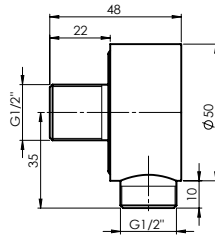

KUBO-1F-UNO SET

Concealed shower system, 1 function
625014

Set:

Handshower Airforce, Ø 100 mm,

3 functions

Shower hose 150 cm, PVC

Handshower holder Fix