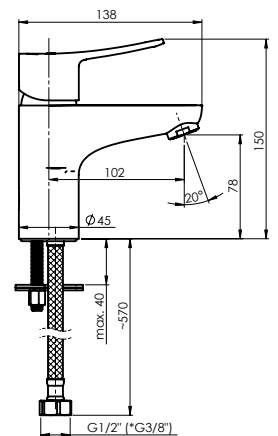

STATIC-18

Washbasin faucet
1/2-A80008 | 3/8-A80108

Flow rate **5 l/min**

Cartridge **35 mm**

Connection hoses **60 cm, PEX, polyester hose braiding**