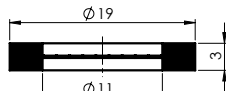

O-RINGS (d1xd2 mm)

- 632060M 7,66x1,78 (100 pcs.)
- 632060P 7,66x1,78 (10 pcs.)
- 632008P 11,00x2,50 (10 pcs.)
- 632016M 13,00x2,50 (100 pcs.)
- 632061M 13,94x2,62 (100 pcs.)
- 632058P 18,00x2,00 (10 pcs.)
- 632155P 13,94x2,62 (10 pcs.)
- 632159P 15,60x1,78 (10 pcs.)
- 632156P 13,00x2,50 (10 pcs.)

GASKET FOR BASE P-20

632043P 40,83x3,53 mm (10 pcs.)

RUBBER WASHER P-12 (CONICAL)

For diverter P-12
632028P

15x7,5x3,7 mm (10 pcs.)

RUBBER WASHER 1/2"

632097P 18,5x10,8x2,5 mm (10 pcs.)

632001M 18,5x10,8x2,5 mm (100 pcs.)

RUBBER WASHER 3/4"

632100P 24x15x3 mm (10 pcs.)

632002M 24x15x3 mm (100 pcs.)

RUBBER WASHER WITH METAL NET 1/2"

632150P 19x11x3 mm (10 pcs.)

632012M 19x11x3 mm (100 pcs.)

RUBBER WASHER WITH METAL NET 3/4"

632151P 24x15,5x3,5 mm (10 pcs.)

632013M 24x15,5x3,5 mm (100 pcs.)

RUBBER WASHER FOR VALVE 1/2"

632161P 16x4x4 mm (10 pcs.)

632037M 16x4x4 mm (100 pcs.)

RUBBER WASHER FOR VALVE 3/8"

632162P 14,4x4x3,4 mm (10 pcs.)

632038M 14,4x4x3,4 mm (100 pcs.)

RUBBER WASHER SET

632114P (12 pcs.):

632001M 18,5x10,8x2,5 mm (4 pcs.)

632002M 24x15x3 mm (4 pcs.)

632161P 16x4x4 mm (4 pcs.)

RUBBER WASHER R-1 (CONICAL)

For diverter R-1
632045P

17x10,5x4,8 mm (10 pcs.)

WASHER 1/2" (PARONITE)

632052P 18,4x12x2,2 mm (10 pcs.)

632052M 18,4x12x2,2 mm (100 pcs.)

WASHER 3/4" (PARONITE)

632153P 24x16x2 mm (10 pcs.)

632011M 24x16x2 mm (100 pcs.)

RUBBER WASHER SET FOR SPOUT

632126P P-19/20, Vigas-19/20 (4 pcs.)

632127P Y-19/20, Uno-19/20, Vito-19/20, Static-19/20, Optima-19/20 (4 pcs.)

632164P S, J, U (4 pcs.)

632163P C, G, T-33 (3 pcs.)

632187P Tornado-19/20 (4 pcs.)

632200P Axe-33 (Chrome) (4 pcs.)

632189P Ultra-35 (4 pcs.)

632190P Ultra-32 (7 pcs.)

632191P Viva-33 (3 pcs.)