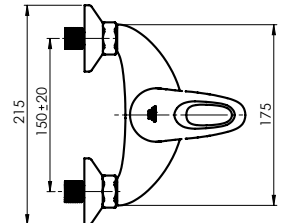

Y-12/K MARS

Shower faucet with shower set
Y20K03

Cartridge 35 mm

Set:

Handshower Kobra, Ø 66 mm, 1 function

Shower hose 150 cm, stainless steel

Handshower holder Grand