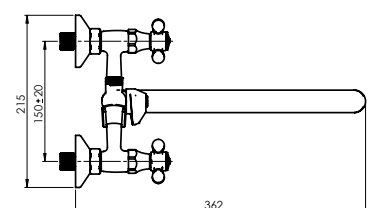

C-8 CROSS

Kitchen faucet
1/2-C8J006 | 3/8-C8J106

Flow rate 7 – 8 l/min

Valve 180° ceramic

Connection hoses 40 cm, EPDM, stainless steel
hose braiding

Warranty 2 years

C-1 CROSS (K)

Bath faucet with shower set
C1SK06

Flow rate 16 – 18 l/min

Valve 180° ceramic

Diverter type Mechanical

Spout Brass, 300 mm

Set:

Handshower Kobra, Ø 66 mm, 1 function

Shower hose 150 cm, stainless steel

C-1 CROSS (C) (K)

Bath faucet with shower set
C1CK06

Flow rate 16 – 18 l/min

Valve 180° ceramic

Diverter type Mechanical

Spout Brass, 300 mm

Set:

Handshower Kobra, Ø 66 mm, 1 function

Shower hose 150 cm, stainless steel