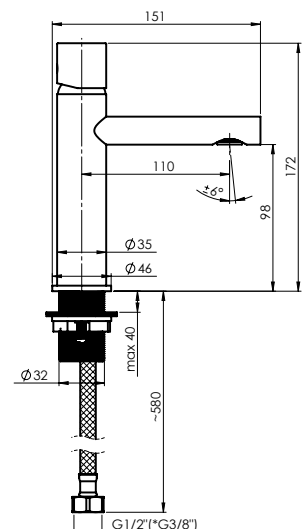

ETNA-18 (BK)

Washbasin faucet
1/2-ET80068 | 3/8-ET80168

Flow rate **8 l/min**
Cartridge **25 mm**
Connection hoses **60 cm, PEX, polyester hose braiding**
Coating **Chrome / RubiCoat**
Colour **Chrome / matt black**
Warranty **5 years, 2 years for coating**