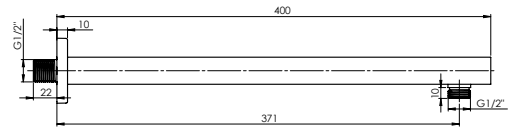

THERMO-2F-OLO (SQ)

Concealed shower system, 2 functions
625039

Material **Brass / stainless steel**

Set:

Handshower Dove, 1 function

Shower hose 150 cm, PVC

Handshower holder

Shower head Olo, Ø 250 mm, 1 function

Shower head arm 40 cm