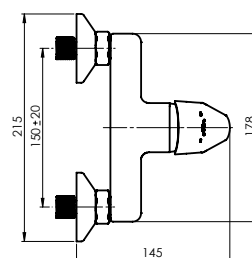

VIGAS-15/K

Shower faucet with shower set
VG20D08

Cartridge **40 mm**

Set:

Handshower Delta, Ø 70 mm, 3 functions

Shower hose 150 cm, stainless steel

Handshower holder Grand