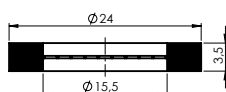

RUBBER WASHER WITH METAL NET 3/4"

632151P 24x15,5x3,5 mm (10 pcs.)

632013M 24x15,5x3,5 mm (100 pcs.)