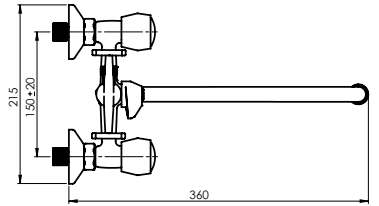

Flow rate 16 – 18 l/min

Valve 1/2" (7x7)

Diverter type **Mechanical**

Spout **Brass, 300 mm**

Set:

Handshower Kobra, Ø 66 mm, 1 function

Shower hose 150 cm, stainless steel

R-1 GLOBO (C) (K)