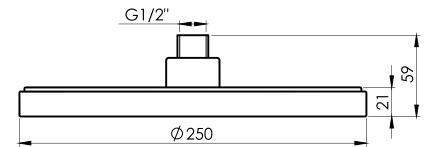

Handshower holder Fix

Shower head River, Ø 250 mm, 1 function

Shower head arm 40 cm

OLO (BK)+ULTRA-10 (SW) (DV3/4) (BK)

Shower system
625123

Set:

- Telescopic height-adjustable shower column OLO from stainless steel Ø25 - Ø22 mm
- Anti-lime shower head OLO (BK) Ø250 mm
- Anti-lime handshower LAVA (BK) Ø100 mm, 5 functions
- Height and tilt-adjustable handshower holder
- Shower hose 150 cm, matt black, PVC
- Shower faucet ULTRA-10 (SW) (DV3/4) (BK) with swivel spout-diverter (ceramic). Aerator Neoperl, flow rate 12 l/min