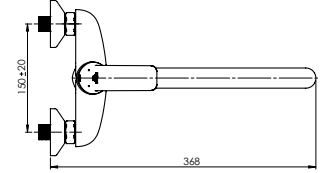

Flow rate 22.8 - 25.2 l/min

Cartridge 35 mm

Diverter type Ceramic 3/4"

Spout Brass, 300 mm

Set:

Handshower Dora, Ø 110 mm, 5 functions

Shower hose 150 cm, PVC

Handshower holder Fix