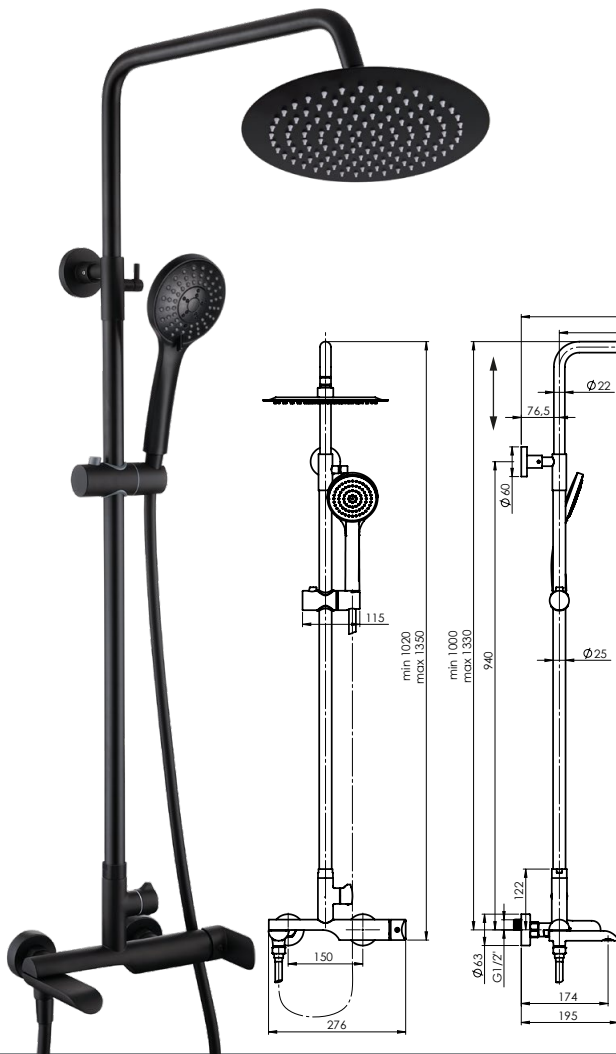

OLO (BK)+ULTRA-10 (SW) (DV3/4) (BK)

Shower system
625123

Set:

- Telescopic height-adjustable shower column OLO from stainless steel Ø25 - Ø22 mm
- Anti-lime shower head OLO (BK) Ø250 mm
- Anti-lime handshower LAVA (BK) Ø100 mm, 5 functions
- Height and tilt-adjustable handshower holder
- Shower hose 150 cm, matt black, PVC
- Shower faucet ULTRA-10 (SW) (DV3/4) (BK) with swivel spout-diverter (ceramic). Aerator Neoperl, flow rate 12 l/min

Coating **RubiCoat-E**

Colour **Matt black**

Warranty **5 years, 2 years for column and accessories**