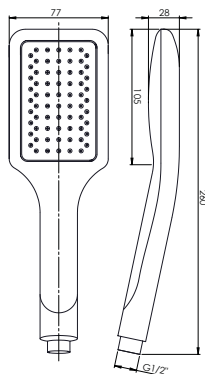

Shower hose 150 cm, PVC

Handshower holder

Shower head Olo, Ø 250 mm, 1 function

Shower head arm 40 cm

Spout 18.4 cm

Adjustable aerator allows to control water flow direction:

MODENA ^{NEW}

Strict and precise lines of the MODENA reflect harmony, stability and order. MODENA is the high-end quality. Now combined with concealed mounting technology.