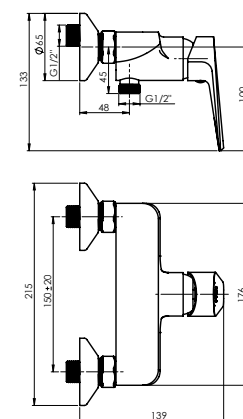

Diverter type **Swivel spout-diverter (ceramic)**

Set:

Handshower Dora, Ø 110 mm, 5 functions

Shower hose 150 cm, PVC

Handshower holder Fix

DELI-12

Shower faucet
D20008

Cartridge **35 mm**

DELI-12/K

Shower faucet with shower set
D20K08

Cartridge **35 mm**

Set:

Handshower Dora, Ø 110 mm, 5 functions

Shower hose 150 cm, PVC

Handshower holder Fix

ELMA