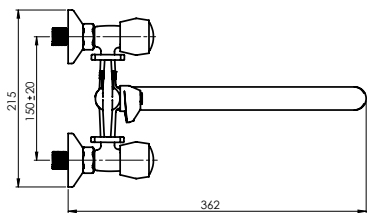

R-1 GLOBO (K)

Bath faucet with shower set
R1SK02

Flow rate 16 – 18 l/min

Valve 1/2" (7x7)

Diverter type **Mechanical**

Spout **Brass, 300 mm**

Set:

Handshower Kobra, Ø 66 mm, 1 function

Shower hose 150 cm, stainless steel

R-1 GLOBO (C) (K)

Bath faucet with shower set
R1CK02

Flow rate 16 – 18 l/min

Valve 1/2" (7x7)

Diverter type **Mechanical**

Spout **Brass, 300 mm**

Set:

Handshower Kobra, Ø 66 mm, 1 function

Shower hose 150 cm, stainless steel

R-5 GLOBO

Shower faucet with shower pipe
R50062

Valve 1/2" (7x7)

Warranty 5 years, 2 years for shower pipe