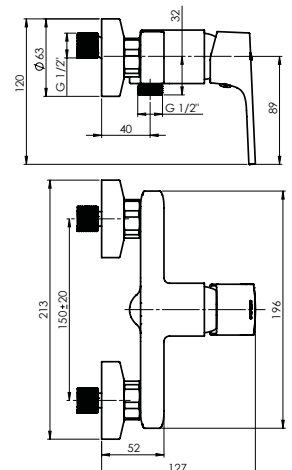

MODENA-12/K (BK/RG)

Shower faucet with shower set
MD20K638

Cartridge **35 mm**
Coating **RubiCoat, PVD**
Colour **Matt black, rose gold**
Set:
Handshower Dove (BK), 1 function
Shower hose 150 cm, PVC, matt black
Handshower holder Grand (BK)