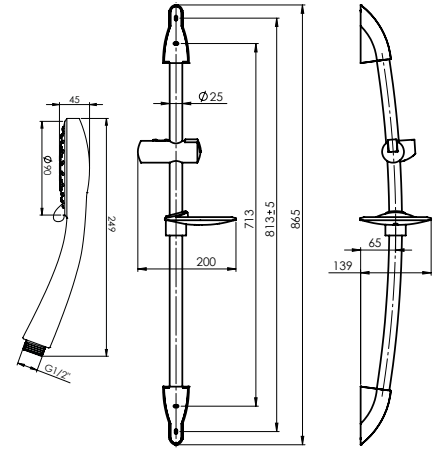

ACCORD-AQUA

Shower set
624025

- Chrome-plated shower bar from brass ACCORD Ø 25 mm, length 86,5 cm
- Height and tilt-adjustable handshower holder
- Anti-lime handshower AQUA Ø 90 mm, 5 functions
- Shower hose, PVC 150 cm
- Chrome-plated soap dish

Warranty 2 years