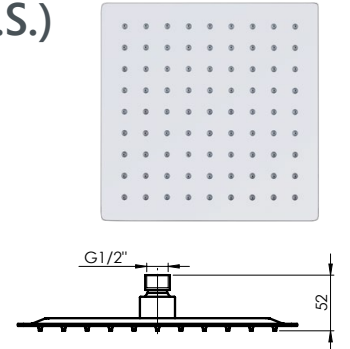

OLO SQUARE 250x250 (S.S.)

Shower head
622077B

Anti-lime shower head from stainless steel (mirror polishing technology)

Functions 1

Diameter **250 mm**

Flow rate **14.5 l/min at 3 Bar pressure**

Warranty **5 years**