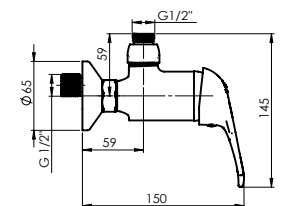

Handshower Delta, Ø 70 mm, 3 functions

Shower hose 150 cm, stainless steel

Handshower holder Grand

P-15 STAR

Shower faucet
P50801

Cartridge 40 mm

OPTIMA

OPTIMA series is the OPTIMA' solution for compact kitchen and bathroom spaces.