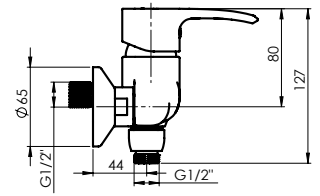

TRENTO-12/K

Bath faucet with shower set
TN20K08

Cartridge 35 mm

Set:

Handshower Delta, Ø 70 mm, 3 functions
Shower hose 150 cm, stainless steel
Handshower holder Grand

TRENTO-11/C

Bath faucet with shower set
TN11CK08

Flow rate 16 – 18 l/min

Cartridge 35 mm

Diverter type Ceramic

Spout Brass, 300 mm

Set:

Handshower Delta, Ø 70 mm, 3 functions
Shower hose 150 cm, stainless steel
Handshower holder Grand

TRENTO-12/C

Bath faucet with shower set
TN2CK08

Flow rate 16 – 18 l/min

Cartridge 35 mm

Diverter type Ceramic

Spout Brass, 300 mm

Set:

Handshower Delta, Ø 70 mm, 3 functions
Shower hose 150 cm, stainless steel
Handshower holder Grand