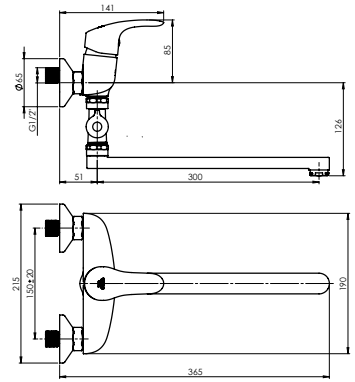

TORNADO-12/G

Bath faucet with shower set
TR2GK08

Flow rate 16 – 18 l/min

Cartridge 35 mm

Diverter type Ceramic 3/4"

Spout Brass, 300 mm

Set:

Handshower Delta, Ø 70 mm, 3 functions

Shower hose 150 cm, stainless steel

Handshower holder Grand