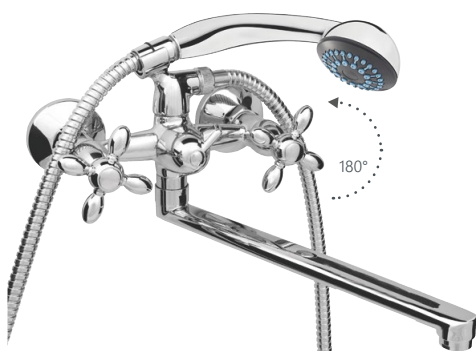

Valve 180° ceramic

Diverter type Ceramic

Spout Brass, 300 mm

Set:

Handshower Sweet, Ø 70 mm, 1 function

Shower hose 150 cm, stainless steel

MILANO-1 (C-20) (K)

Bath faucet with shower set
M11K06

Flow rate 22.8 - 25.2 l/min

Valve 180° ceramic

Diverter type Ceramic

Spout Brass, 200 mm

Set:

Handshower Sweet, Ø 70 mm, 1 function

Shower hose 150 cm, stainless steel

MILANO-1 (C) (K)

Bath faucet with shower set
M1CK06

Flow rate 22.8 - 25.2 l/min

Valve 180° ceramic

Diverter type Ceramic

Spout Brass, 300 mm

Set:

Handshower Sweet, Ø 70 mm, 1 function

Shower hose 150 cm, stainless steel