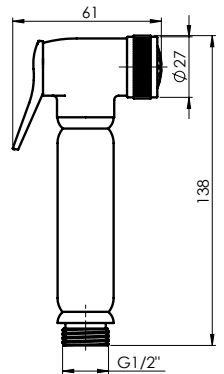

NEW ONYX (BK)

Bidet handshower
622090B

Functions 1

Material **Brass**

Coating **RubiCoat**

Colour **Matt black**

Warranty **5 years, 2 years for coating**