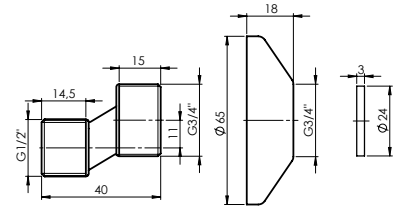

**DIVERTER
F3/4" x M1/2" x M3/4"
(CERAMIC)**

636520B

Material Brass
Warranty 2 years

ECCENTRIC WITH DECORATIVE PLATE

636604

Material **Brass**
 Coating **Nickel-plated brass, chrome**
 Warranty **5 years**