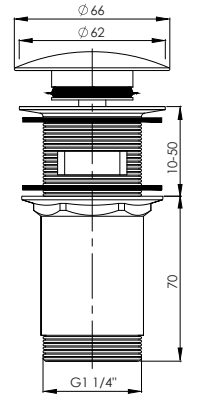

NEW

CLICK-CLACK WASTE 1 1/4" ADJUSTABLE

710020B

Material **Brass**
Coating **Chrome**
Colour **Chrome**
Warranty **2 years**