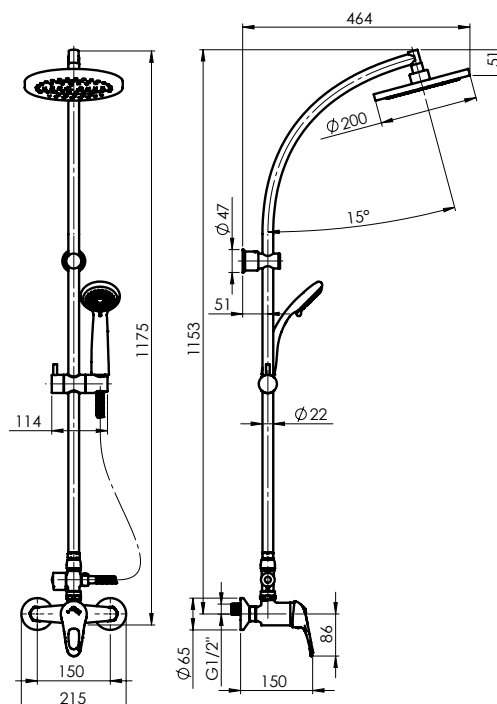

STREAM+P-15

Shower system
625030

Set:

- Chrome-plated column from stainless steel $\varnothing 22$ mm
- Rain shower head STREAM $\varnothing 200$ mm
- Handshower DELTA $\varnothing 70$ mm, 3 functions
- Height and tilt-adjustable handshower holder
- Shower hose 150 cm, stainless steel
- Ceramic diverter
- Faucet P-15 Star

Coating **Chrome**

Colour **Chrome**

Warranty **5 years, 2 years for column and accessories**