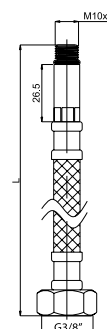

CONNECTION HOSES FOR FAUCETS M10x1/2" (PAIR)

Stainless steel / EPDM rubber
Warranty 5 years

617040	40 cm	617080	80 cm
617045	45 cm	617090	90 cm
617050	50 cm	617100	100 cm
617060	60 cm	617120	120 cm
617070	70 cm	617150	150 cm

CONNECTION HOSES FOR FAUCETS M10x1/2" (SHORT NOZZLE)

Stainless steel / EPDM rubber
Warranty 5 years

618040	40 cm	618080	80 cm
618045	45 cm	618090	90 cm
618050	50 cm	618100	100 cm
618060	60 cm	618120	120 cm
618070	70 cm	618150	150 cm

CONNECTION HOSES FOR FAUCETS M10xF3/8" (SHORT NOZZLE)

Stainless steel / EPDM rubber
Warranty 5 years

618041	40 cm	618081	80 cm
618051	50 cm	618091	90 cm
618061	60 cm	618101	100 cm
618071	70 cm	618121	120 cm

CONNECTION HOSES FOR FAUCETS M10x1/2" (LONG NOZZLE)

Stainless steel / EPDM rubber
Warranty 5 years

619040	40 cm	619080	80 cm
619045	45 cm	619090	90 cm
619050	50 cm	619100	100 cm
619060	60 cm	619120	120 cm
619070	70 cm	619150	150 cm

CONNECTION HOSES FOR FAUCETS M10xF3/8" (LONG NOZZLE)

Stainless steel / EPDM rubber
Warranty 5 years

619041	40 cm	619081	80 cm
619051	50 cm	619091	90 cm
619061	60 cm	619101	100 cm
619071	70 cm	619121	120 cm