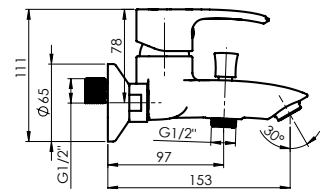

TRENTO-18

Washbasin faucet
1/2-TN80008 | 3/8-TN80108

Flow rate 4 – 5 l/min
Cartridge 35 mm
Connection hoses 40 cm, EPDM, stainless steel hose braiding
Coating Chrome
Colour Chrome

TRENTO-17

Washbasin faucet with bidet handshower
1/2-TN70008 | 3/8-TN70108

Flow rate 4 – 5 l/min
Cartridge 35 mm
Connection hoses 40 cm, EPDM, stainless steel hose braiding
Coating Chrome
Colour Chrome

Set:
Shower hose 150 cm, PVC, biflex
Handshower Bidet, 1 function

TRENTO-10/K

Bath faucet with shower set
TN10K08

Flow rate 16 – 18 l/min
Cartridge 35 mm
Diverter type Automatic
Set:
Handshower Delta, Ø 70 mm, 3 functions
Shower hose 150 cm, stainless steel
Handshower holder Grand