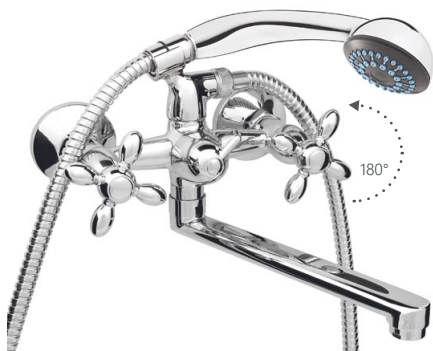

Valve 180° ceramic

Diverter type Ceramic

Spout Brass, 300 mm

Set:

Handshower Sweet, Ø 70 mm, 1 function

Shower hose 150 cm, stainless steel

MILANO-1 (C-20) (K)

Bath faucet with shower set
M11K06

Flow rate 22.8 - 25.2 l/min

Valve 180° ceramic

Diverter type Ceramic

Spout Brass, 200 mm

Set:

Handshower Sweet, Ø 70 mm, 1 function

Shower hose 150 cm, stainless steel

MILANO-1 (C) (K)

Bath faucet with shower set
M1CK06

Flow rate 22.8 - 25.2 l/min

Valve 180° ceramic

Diverter type Ceramic

Spout Brass, 300 mm

Set:

Handshower Sweet, Ø 70 mm, 1 function

Shower hose 150 cm, stainless steel