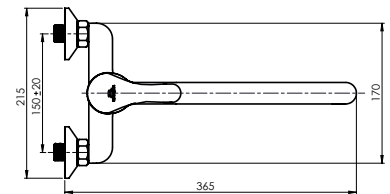

Cartridge **35 mm**

Diverter type **Ceramic 3/4"**

Spout **Brass, 300 mm**

Set:

Handshower Kobra, Ø 66 mm, 1 function

Shower hose 150 cm, stainless steel

OPTIMA-12/K

Shower faucet with shower set
O20K08