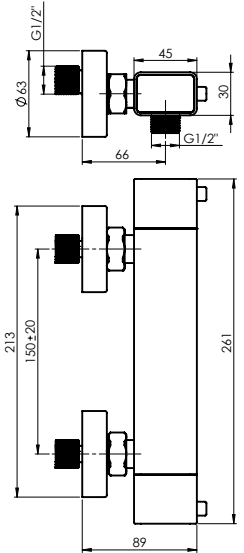

THERMO-12/K SQUARE

Shower faucet with shower set
H2S0L08

Set:

- Handshower Slim, Ø 92 mm, 3 functions
- Shower hose 150 cm, PVC
- Handshower holder Fix