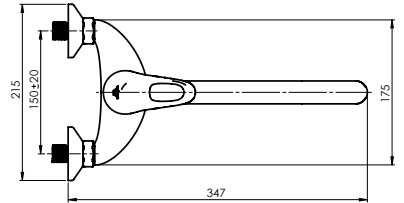

Cartridge 35 mm

Diverter type Ceramic 3/4"

Spout Brass, 300 mm

Set:

Handshower Kobra, Ø 66 mm, 1 function

Shower hose 150 cm, stainless steel

Handshower holder Grand

Y-12 MARS