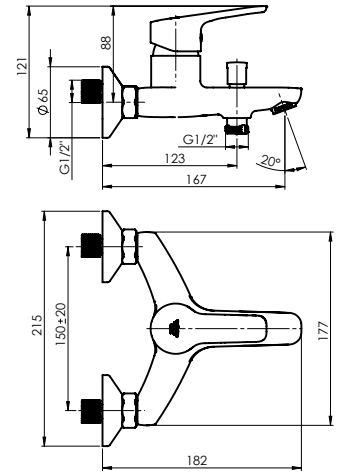

Coating RubiCoat

Colour Matt black

Set:

Handshower Lava (BK), Ø 100 mm, 5 functions

Shower hose 150 cm, PVC, matt black

Handshower holder Grand (BK)

UNO-12 (BK2)

Shower faucet
N200661