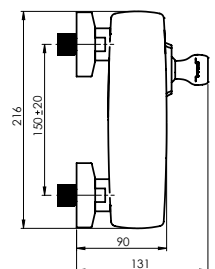

AERO-16

Bidet faucet
1/2-540051 | 3/8-540151

Flow rate **5 l/min**
Cartridge **35 mm**
Connection hoses **60 cm, PEX, polyester hose braiding**

AERO-10

Bath faucet
540030

Flow rate **15 l/min**
Cartridge **35 mm**
Diverter type **Automatic**

Adjustable aerator allows to control water flow direction:

AERO-12

Shower faucet
540031

Cartridge **35 mm**