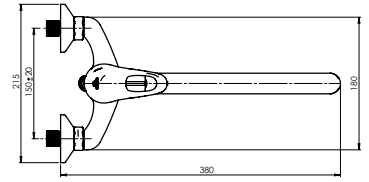

P-12/C STAR

Bath faucet with shower set
P2CK01

Flow rate **16 – 18 l/min**

Cartridge **40 mm**

Diverter type **Ceramic 3/4"**

Spout **Brass, 300 mm**

Set:

Handshower Delta, Ø 70 mm, 3 functions

Shower hose 150 cm, stainless steel

Handshower holder Grand