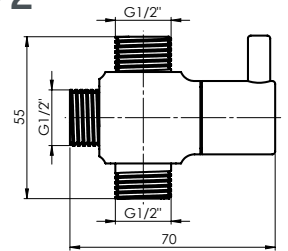

**DIVERTER FOR SHOWER
COLUMN M1/2" x M1/2" x M1/2"**

636540

Material Brass
Warranty 2 years

**DIVERTER
F1/2" x M1/2" x M3/4"
(CERAMIC)**

636507B

Material Brass
Warranty 2 years