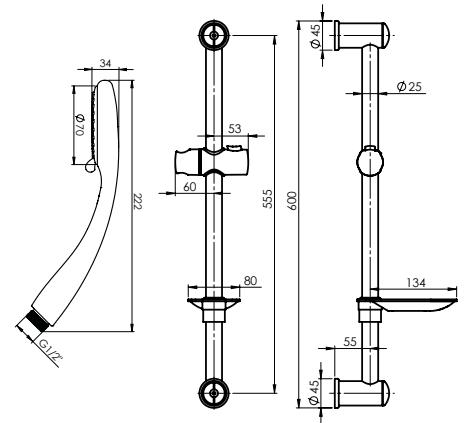

VARIANTA-DELTA

Shower set
624101B

- Polished shower bar from stainless steel VARIANTA Ø 25 mm, length 60 cm
- Height and tilt-adjustable handshower holder
- Anti-lime handshower DELTA Ø 70 mm, 3 functions
- Shower hose 150 cm, stainless steel
- Chrome-plated soap dish

Warranty 2 years