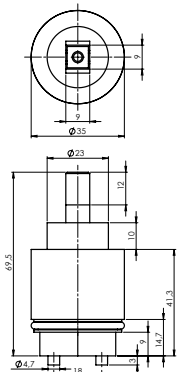

CARTRIDGE RUBISTANDARD WITH DIFFUSER 35 mm

634001

Material Plastic / ceramic

Warranty 5 years