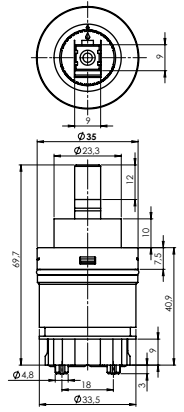

CARTRIDGE CITEC WITH UPPER O-RING 35 mm

634052

Material Plastic / ceramic

Warranty 5 years

CARTRIDGE SEDAL-RUBINETA 35 mm

634007

Material Plastic / ceramic

Warranty 5 years

CARTRIDGE SEDAL-RUBINETA 40 mm

634006

Material Plastic / ceramic

Warranty 5 years

CARTRIDGE RUBISTANDARD WITH DIFFUSER 35 mm

634001

Material Plastic / ceramic

Warranty 5 years

CARTRIDGE RUBISTANDARD WITH DIFFUSER 40 mm

634002

Material Plastic / ceramic

Warranty 5 years