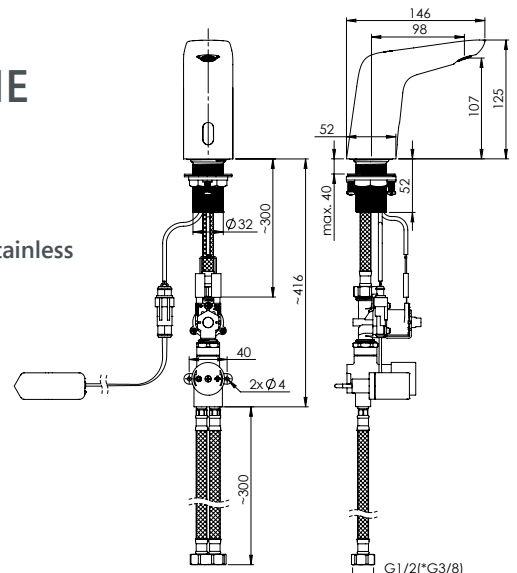

3X ANTI VANDAL-PROOF TECHNOLOGIES

①

Antivandal aerator can be removed with a specific key only (included in the package)

②

Extra reliable double-lock fixing

③

Hidden temperature regulator (mounted under the sink)

ECOSENS

Contactless washbasin faucet
1/2-540003 | 3/8-540005

Flow rate **1.9 l/min**

Connection hoses **30 cm, EPDM, stainless steel hose braiding**

Lithium batteries AA 4 pcs.

ECOSENS LIFETIME

Contactless washbasin faucet
1/2-540006 | 3/8-540007

Flow rate **1.9 l/min**

Connection hoses **30 cm, EPDM, stainless steel hose braiding**

Adapter 6.75 V