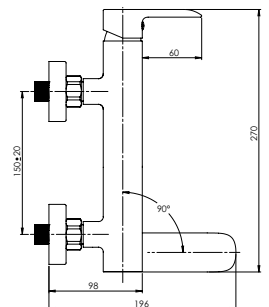

Cartridge **35 mm with diffuser**

Diverter type **Swivel spout-diverter (ceramic)**

Coating **Chrome**

Colour **Chrome**

Set:

Handshower Dora, Ø 110 mm, 5 functions

Shower hose 150 cm, PVC

Handshower holder Fix