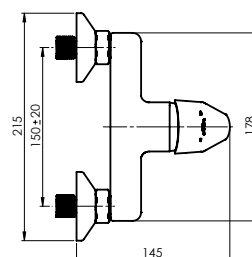

Cartridge **40 mm**

VIGAS-15/K

Shower faucet with shower set
VG20D08

Cartridge **40 mm**

Set:

Handshower Delta, Ø 70 mm, 3 functions

Shower hose 150 cm, stainless steel

Handshower holder Grand