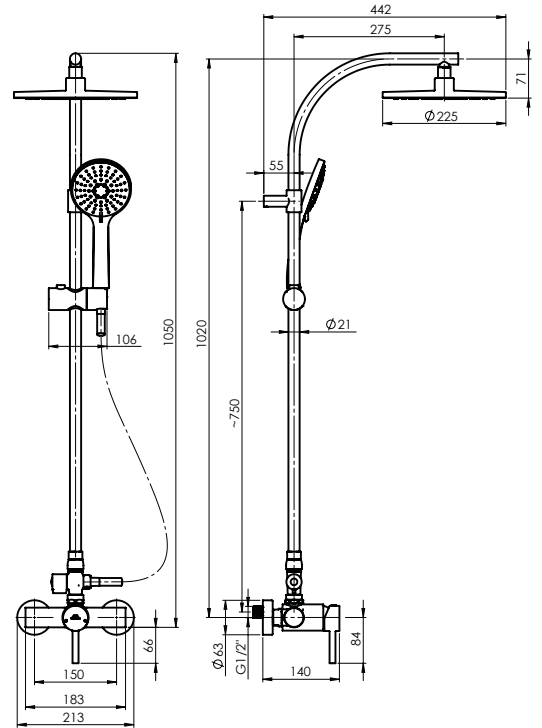

DINA+ULTRA-15

Shower system
625027

Set:

- Chrome-plated column from stainless steel $\varnothing 21$ mm
- Anti-lime shower shower head DINA $\varnothing 225$ mm
- Anti-lime handshower DORA $\varnothing 110$ mm, 5 functions
- Height and tilt-adjustable handshower holder
- Shower hose 150 cm, stainless steel
- Ceramic diverter
- Faucet ULTRA-15

Coating **Chrome**

Colour **Chrome**

Warranty **5 years, 2 years for column and accessories**