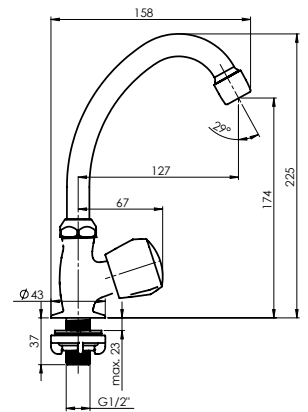

R-6 ECO

Washbasin faucet for cold water
R66001

Flow rate 12 – 13 l/min

Valve 1/2" (7x7)

Warranty 2 years

R-9 ECO

Washbasin faucet for cold water
R93001

Flow rate 12 – 13 l/min

Valve 1/2" (7x7)

Spout **Brass**, 200 mm

Warranty 2 years