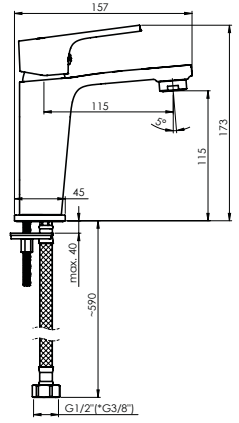

MODENA-18 (BK/RG)

Washbasin faucet
1/2-MD800638 | 3/8-MD801638

Flow rate **5 l/min**
Cartridge **35 mm**
Connection hoses **60 cm, PEX, polyester hose braiding**
Coating **RubiCoat, PVD**
Colour **Matt black, rose gold**