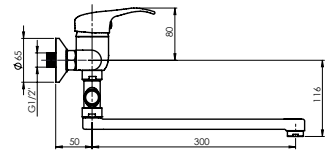

OPTIMA-12/C + VARIANTA-DELTA SET

625104

OPTIMA-12/C

Bath faucet

VARIANTA-DELTA

Shower set

Polished stainless steel shower rail:

- Ø 25 mm;
- Shower rail height 60 cm;
- Chrome-plated soap dish;
- Height and tilt-adjustable handshower holder.

Anti-lime handshower Delta:

- 3 functions;
- Ø 70 mm;
- Flow rate 9.2 l/min at 3 Bar pressure.

Shower hose 150 cm, stainless steel.

Warranty 5 years, 2 years for rail and accessories.

OPTIMA-10 + OPTIMA-18 + VARIANTA-DELTA SET

625105

OPTIMA-18

Washbasin faucet

OPTIMA-10

Bath faucet

VARIANTA-DELTA

Shower set

Polished stainless steel shower rail:

- Ø 25 mm;
- Shower rail height 60 cm;
- Chrome-plated soap dish;
- Height and tilt-adjustable handshower holder.

Anti-lime handshower Delta:

- 3 functions;
- Ø 70 mm;
- Flow rate 9.2 l/min at 3 Bar pressure.

Shower hose 150 cm, stainless steel.

Warranty 5 years, 2 years for rail and accessories.