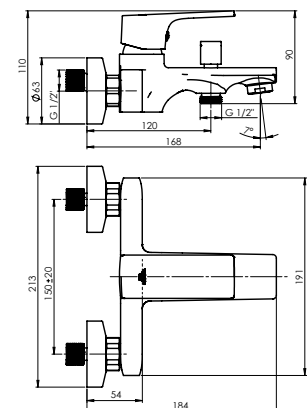

MODENA-10

Bath faucet
MD10008

Flow rate **22.8-25.2 l/min**
Cartridge **35 mm**
Diverter type **Semi-automatic**

MODENA-10/K

Bath faucet with shower set
MD10K08

Flow rate **22.8-25.2 l/min**
Cartridge **35 mm**
Diverter type **Semi-automatic**
Set:
Handshower Dora, Ø 110 mm, 5 functions
Shower hose 150 cm, PVC
Handshower holder Grand