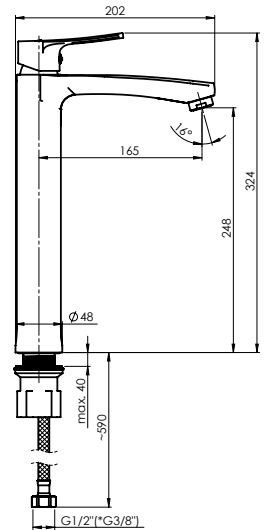

NICA-18/D

Washbasin faucet
1/2-NID0008 | 3/8-NID0108

Flow rate **5 l/min**

Cartridge **35 mm with upper sealing ring**

Connection hoses **60 cm, PEX, polyester hose braiding**

NICA-10

Bath faucet
NI10008

Flow rate **22.8 - 25.2 l/min**

Cartridge **35 mm**

Diverter type **Semi-automatic**