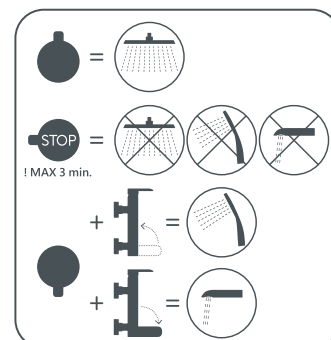

OLO+ULTRA-10 (SW) (DV3/4)

Shower system
625125

Set:

- Telescopic, height-adjustable chrome-plated OLO column from stainless steel, Ø25 - Ø22 mm
- Anti-lime shower head OLO Ø250 mm
- Anti-lime handshower SOLO Ø100 mm, 1 function
- Height and tilt-adjustable handshower holder
- Shower hose 150 cm, PVC
- Shower faucet ULTRA-10 (SW) (DV3/4) with swivel spout-diverter (ceramic). Aerator Neoperl, flow rate 12 l/min

Coating **Chrome**

Colour **Chrome**

Warranty **5 years, 2 years for column and accessories**