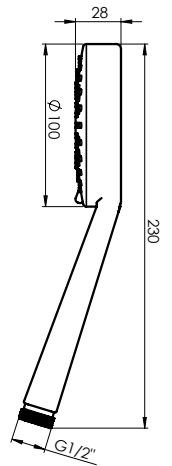

OXY

Handshower
622072B

Chrome-plated anti-lime handshower

Functions 5

Diameter 95 mm

**With flow-rate restrictor 8.5 l/min,
without – 14 l/min at 3 Bar pressure**

Material ABS-plastic

Colour **Chrome, grey**

Warranty 2 years