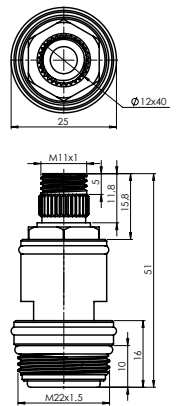

VALVE 1/2" 1/2" ECO CERAMIC CROSS (8x20) 270°

664129

Material Brass
Warranty 2 years

VALVE FOR DIVERTER (CERAMIC) M22x1,5 (8x20)

664131

Material Brass
Warranty 2 years

VALVE-DIVERTER (CERAMIC) FOR ULTRA-10 (SW) 90°

636553

Material Brass
Warranty 2 years

VALVE-DIVERTER (CERAMIC) FOR DELI-10 (SW) 90°

636561

Material Brass
Warranty 2 years

VALVE (CERAMIC) FOR THERMO-12 SQUARE

664148

Material Brass
Warranty 2 years