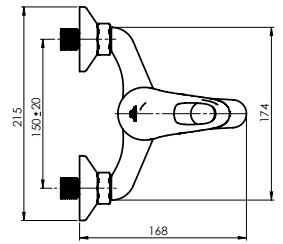

P-10 STAR

Bath faucet
P10001

Flow rate **16 – 18 l/min**
Cartridge **40 mm**
Diverter type **Mechanical**

P-10/K STAR

Bath faucet with shower set
P10K01

Flow rate **16 – 18 l/min**
Cartridge **40 mm**
Diverter type **Mechanical**
Set:
Handshower Delta, Ø 70 mm, 3 functions
Shower hose 150 cm, stainless steel
Handshower holder Grand

P-14 STAR

Bath faucet
P41001

Flow rate **16 – 18 l/min**
Cartridge **40 mm**
Spout **Brass, 200 mm**

P-14 MEDIC

Bath faucet
P41005

Flow rate **16 – 18 l/min**
Cartridge **40 mm**
Spout **Brass, 200 mm**