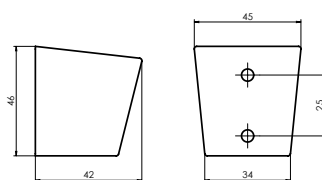

MODENA-2F

Concealed shower system
625049

Cartridge 35 mm Sedal

Diverter type Ceramic

Material Brass / stainless steel

Plastic concealed mounting box

Coating Chrome

Colour Chrome

Set:

Shower head Olo 250 (SQ), stainless steel

Shower head arm 40 cm

Handshower Dove, 1 function

Shower hose 150 cm, PVC

Handshower holder Grand