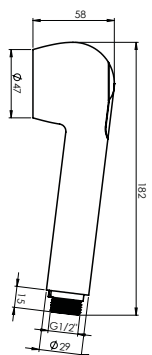

FRESH-TOP

Shower head
622135P

Chrome-plated anti-lime shower head, wall-mounted

Functions 2

Diameter 65 mm

Flow rate 16 l/min at 3 Bar pressure

Material ABS-plastic

Colour Chrome, grey

Warranty 2 years

SWEET+CON/IMP+ GRAND

Shower set
625017P

Chrome-plated anti-lime handshower Sweet

Chrome-plated handshower holder Grand

Stainless steel shower hose 150 cm

Warranty 2 years

DELTA+CON/IMP+ GRAND

Shower set
625018P

Chrome-plated anti-lime handshower Delta

Chrome-plated handshower holder Grand

Stainless steel shower hose 150 cm

Warranty 2 years

JET

Handshower
622006P

Chrome-plated anti-lime bidet handshower

Functions 2

Diameter 47 mm

Flow rate 14 l/min at 3 Bar pressure

Material ABS-plastic

Colour Chrome, black

Warranty 2 years