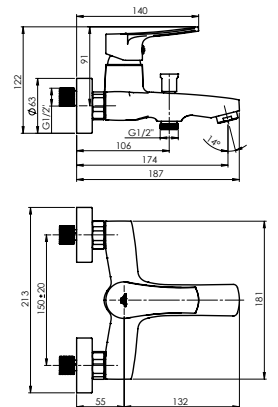

NICA-10/K

Bath faucet with shower set
NI10K08

Flow rate **22.8 - 25.2 l/min**

Cartridge **35 mm**

Diverter type **Semi-automatic**

Set:

Handshower Dora, Ø 110 mm, 5 functions

Shower hose 150 cm, stainless steel

Handshower holder Grand