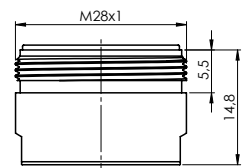

M28x1

Aerator
636711P

Material Metal / plastic
Warranty 1 year