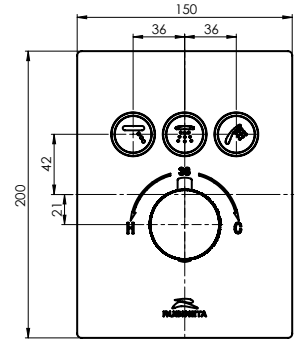

Shower hose 150 cm, PVC

Handshower holder

Shower head Olo, Ø 250 mm, 1 function

Shower head arm 40 cm

Spout 18.4 cm

Adjustable aerator allows to control water flow direction:

MODENA ^{NEW}

Strict and precise lines of the MODENA reflect harmony, stability and order. MODENA is the high-end quality. Now combined with concealed mounting technology.