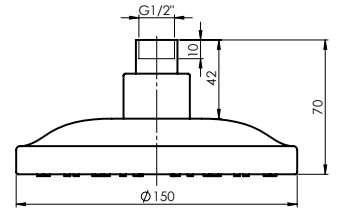

COMET

Shower head
622032B

Chrome-plated anti-lime shower head

Functions 1

Diameter **150 mm**

Flow rate **20 l/min at 3 Bar pressure**

Colour **Chrome, grey**

Warranty **2 years**