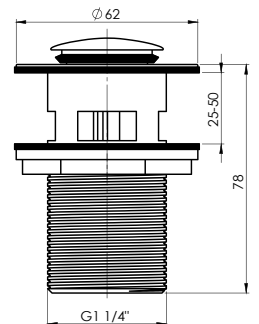

POP-UP WASTE

710000

Material **Plastic, zinc**
Warranty **2 years**

ANGLE VALVE M1/2"xM1/2"

662011B

Material **Brass**
 Coating **Chrome**
 Warranty **2 years**

ANGLE VALVE M1/2"xM3/4"

662012B