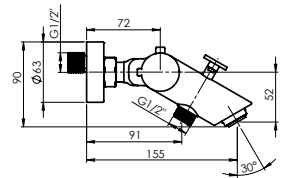

THERMO-10/K

Bath faucet with shower set
H10L08

Flow rate 22.8 – 25.2 l/min
Diverter type **Semi-automatic**

Set:

- Handshower Slim, Ø 92 mm, 3 functions
- Shower hose 150 cm, PVC
- Handshower holder Fix