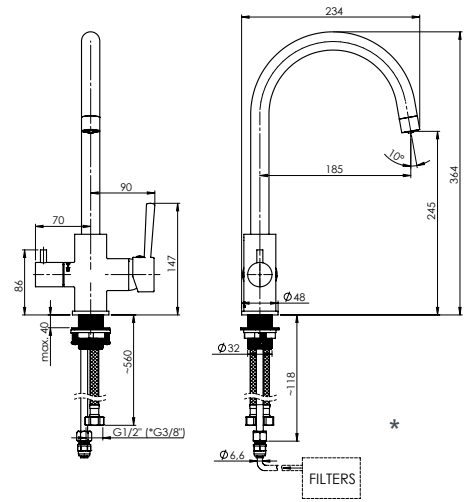

ULTRA-32

Kitchen faucet
1/2-U32008 | 3/8-U32108

1. Handle with ceramic 90° valve for drinking water;
2. Handle with ceramic cartridge Citec 35 mm.

Flow rate **Unlimited**

Cartridge **35 mm**

Connection hoses **60 cm, PEX, polyester hose braiding**

Coating **Chrome**

Colour **Chrome**

* Supplied with an additional Fliesser PEX hose and adapter for connecting to the filter. Diameter 6.6 mm. Filters sold separately.

ULTRA-33

Kitchen faucet
1/2-U30008 | 3/8-U30108

Flow rate **13.5 – 15.0 l/min**

Cartridge **40 mm**

Connection hoses **60 cm, PEX, polyester hose braiding**

Coating **Chrome**

Colour **Chrome**