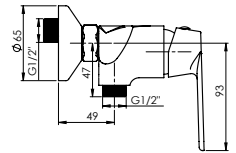

ELMA-12/K

Shower faucet with shower set
EL20K08

Cartridge 35 mm

Set:

Handshower Dora, Ø 110 mm, 5 functions

Shower hose 150 cm, PVC

Handshower holder Fix