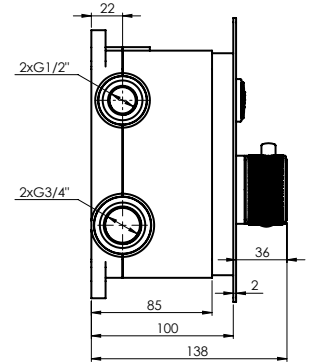

THERMO-2F-OLO (SQ)

Concealed shower system, 2 functions
625039

Material **Brass / stainless steel**

Set:

Handshower Dove, 1 function

Shower hose 150 cm, PVC

Handshower holder

Shower head Olo, Ø 250 mm, 1 function

Shower head arm 40 cm