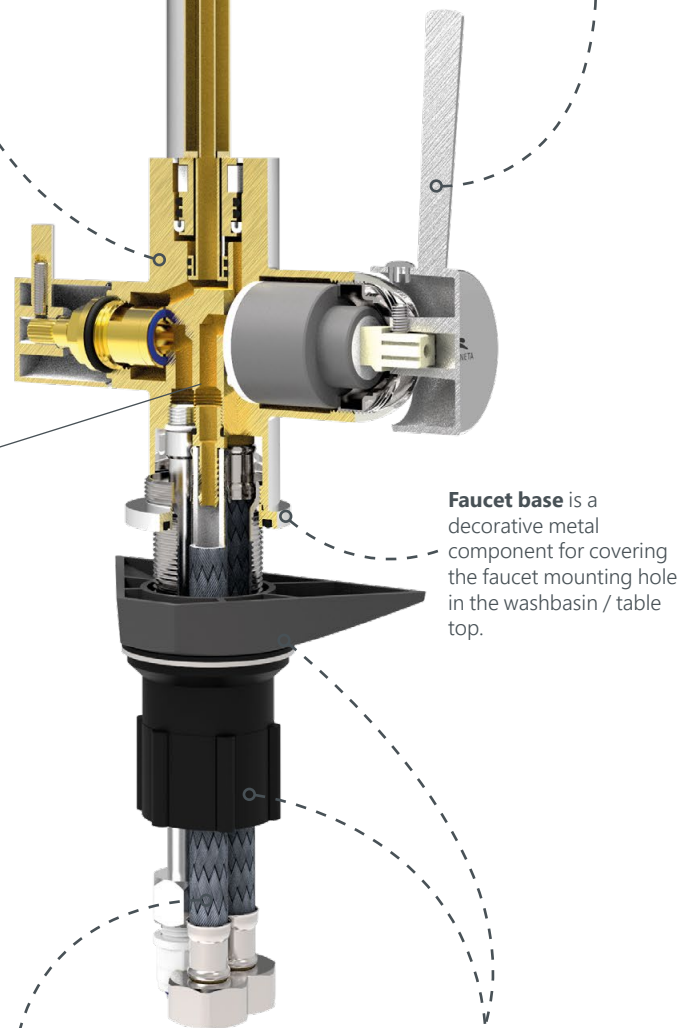

Handle – facilitates even temperature and water flow regulation. Adjustment angle 110°. Chromed metal.

Separate connection for filtered water.

Ceramic cartridge regulates water flow and temperature. Warranty for 150,000 switching cycles!