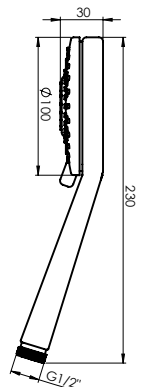

KUBO-2F-UNO SET

Concealed shower system, 2 functions
625015

Diverter type **Ceramic**

Set:

Handshower Airforce, Ø 100 mm,

3 functions

Shower hose 150 cm, PVC

Handshower holder Fix

Shower head River, Ø 250 mm, 1 function

Shower head arm 40 cm