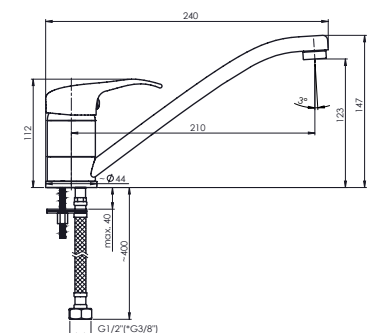

OPTIMA-20

Kitchen faucet
1/2-O00008 | 3/8-O00108

Flow rate 12 – 13 l/min
Cartridge 35 mm
Connection hoses 40 cm, EPDM, stainless steel hose braiding
Coating Chrome
Colour Chrome
Warranty 5 years