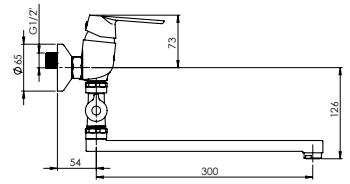

Flow rate 22.8 - 25.2 l/min

Cartridge 35 mm

Diverter type Ceramic 3/4"

Spout Brass, 300 mm

Set:

Handshower Dora, Ø 110 mm, 5 functions

Shower hose 150 cm, PVC

Handshower holder Fix