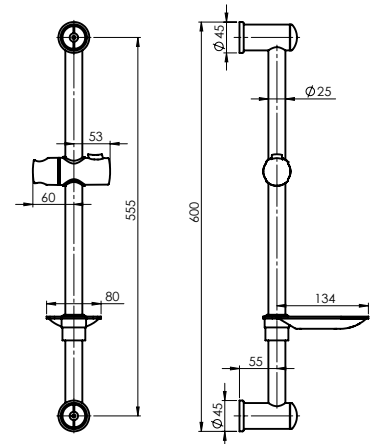

BORA

Shower sliding bar
621002B

- Chrome-plated rail from stainless steel
  Ø25 mm, length 63 cm
- Shower rail brackets and handshower holder
  are made of chromed plastic
- Chrome-plated soap dish

Warranty 2 years

PRACTIC

Shower sliding bar
621009B

- Chrome-plated rail from stainless steel Ø18 mm,
  length 55 cm
- Shower rail brackets and handshower holder are
  made of chromed plastic
- Plastic soap dish

Warranty 2 years

VARIANTA

Shower sliding bar
621010B

- Chrome-plated rail from stainless steel
  Ø25 mm, length 60 cm
- Shower rail brackets and handshower holder
  are made of chromed plastic
- Chrome-plated soap dish

Warranty 2 years