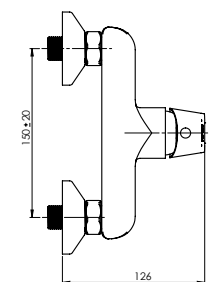

ELMA-12/C

Bath faucet with shower set
EL2CK08

Flow rate 22.8 - 25.2 l/min

Cartridge 35 mm

Diverter type Ceramic 3/4"

Spout Brass, 300 mm

Set:

Handshower Dora, Ø 110 mm, 5 functions

Shower hose 150 cm, PVC

Handshower holder Fix

ELMA-12

Shower faucet
EL20008

Cartridge 35 mm

ELMA-12/K

Shower faucet with shower set
EL20K08

Cartridge 35 mm

Set:

Handshower Dora, Ø 110 mm, 5 functions

Shower hose 150 cm, PVC

Handshower holder Fix