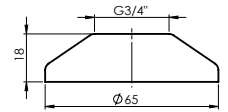

DECORATIVE ECCENTRIC PLATE

636610

Material **Brass**
Coating **Chrome**
Warranty **2 years**