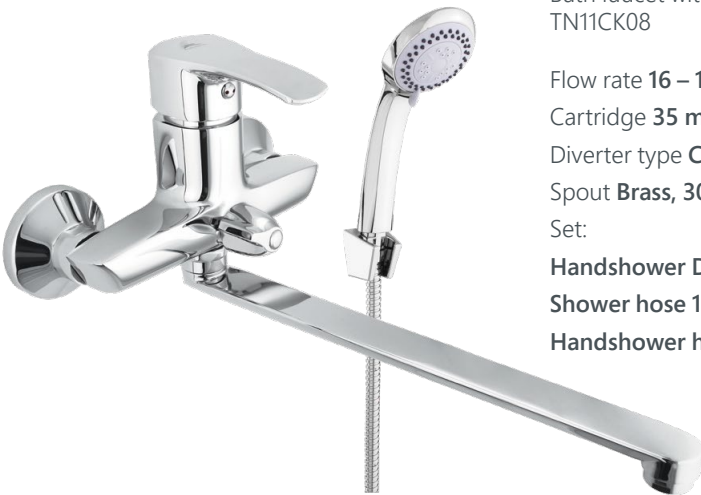

TRENTO-12/K

Bath faucet with shower set
TN20K08

Cartridge 35 mm

Set:

Handshower Delta, Ø 70 mm, 3 functions
Shower hose 150 cm, stainless steel
Handshower holder Grand

TRENTO-11/C

Bath faucet with shower set
TN11CK08

Flow rate 16 – 18 l/min

Cartridge 35 mm

Diverter type Ceramic

Spout Brass, 300 mm

Set:

Handshower Delta, Ø 70 mm, 3 functions
Shower hose 150 cm, stainless steel
Handshower holder Grand

TRENTO-12/C

Bath faucet with shower set
TN2CK08

Flow rate 16 – 18 l/min

Cartridge 35 mm

Diverter type Ceramic

Spout Brass, 300 mm

Set:

Handshower Delta, Ø 70 mm, 3 functions
Shower hose 150 cm, stainless steel
Handshower holder Grand