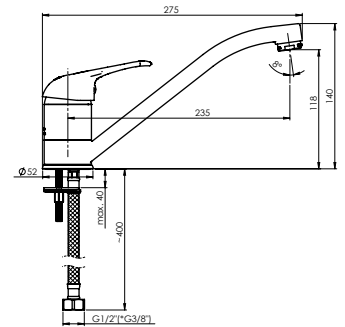

P-20 MEDIC

Kitchen faucet
1/2-P00005 | 3/8-P00105

Flow rate 12 – 13 l/min
Cartridge 40 mm
Connection hoses 40 cm, EPDM, stainless steel hose braiding