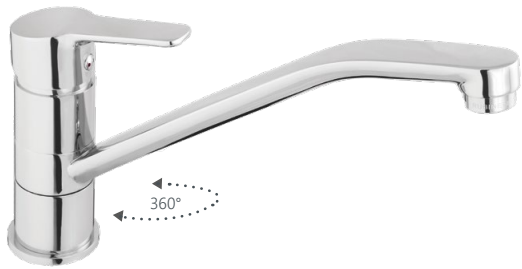

STATIC-20

Kitchen faucet
1/2-A00008 | 3/8-A00108

Flow rate **13.5 – 15.0 l/min**
Cartridge **35 mm**
Connection hoses **60 cm, PEX, polyester hose braiding**
Coating **Chrome**
Colour **Chrome**
Warranty **5 years**