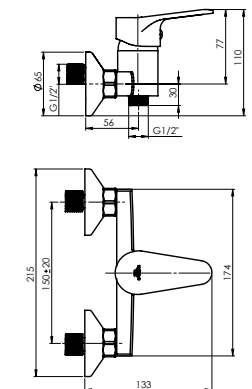

LUKA-10

Bath faucet
LU10008

Flow rate 16 – 18 l/min
Cartridge 35 mm
Diverter type **Mechanical**

LUKA-10/K

Bath faucet with shower set
LU10K08

Flow rate 16 – 18 l/min
Cartridge 35 mm
Diverter type **Mechanical**

Set:
Handshower Oka, Ø 80 mm, 1 function
Shower hose 150 cm, stainless steel
Handshower holder Grand

LUKA-12/C

Bath faucet with shower set
LU2CK08

Flow rate 16 – 18 l/min
Cartridge 35 mm
Diverter type **Ceramic 3/4"**

Spout **Brass, 300 mm**
Set:
Handshower Oka, Ø 80 mm, 1 function
Shower hose 150 cm, stainless steel
Handshower holder Grand

LUKA-12

Shower faucet
LU20008

Cartridge 35 mm

LUKA-12/K

Shower faucet with shower set
LU20K08

Cartridge 35 mm
Set:
Handshower Oka, Ø 80 mm, 1 function
Shower hose 150 cm, stainless steel
Handshower holder Grand