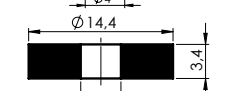

RUBBER WASHER FOR VALVE 3/8"

632162P 14,4x4x3,4 mm (10 pcs.)

632038M 14,4x4x3,4 mm (100 pcs.)

RUBBER WASHER SET

632114P (12 pcs.):

632001M 18,5x10,8x2,5 mm (4 pcs.)

632002M 24x15x3 mm (4 pcs.)

632161P 16x4x4 mm (4 pcs.)