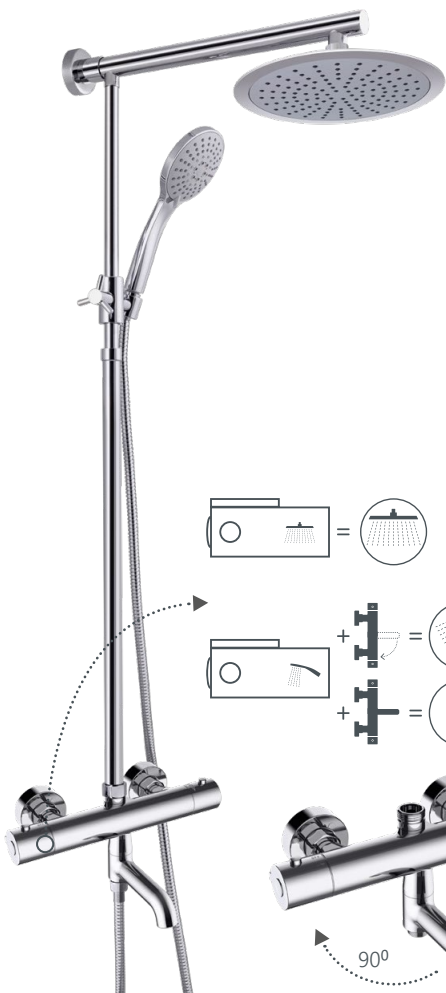

Coating **Chrome**

Colour **Chrome**

Warranty **5 years, 2 years**
for column and accessories

ETNA+THERMO-10 (SW)

NEW

Shower system
625048

Set:

- Chrome plated column from stainless steel $\varnothing 19$ - $\varnothing 24$ (adjustable height before mounting)
- Anti-lime shower head ETNA $\varnothing 250$ mm
- Anti-lime handshower DORA $\varnothing 110$ mm, 5 functions
- Height and tilt-adjustable handshower holder
- Shower hose 150 cm, stainless steel
- Thermostatic shower faucet THERMO-10 (SW) with swivel spout-diverter (ceramic). Aerator Neoperl, flow rate 15.4 l/min

Coating **Chrome**

Colour **Chrome**

Warranty **5 years, 2 years for accessories**

ETNA+THERMO-15

Shower system
625028

Set:

- Telescopic, height-adjustable chrome-plated column from stainless steel, $\varnothing 19$ - $\varnothing 24$ mm
- Anti-lime shower head ETNA $\varnothing 250$ mm
- Anti-lime handshower DORA $\varnothing 110$ mm, 5 functions
- Height and tilt-adjustable handshower holder
- Shower hose 150 cm, stainless steel
- Thermostatic shower faucet THERMO-15