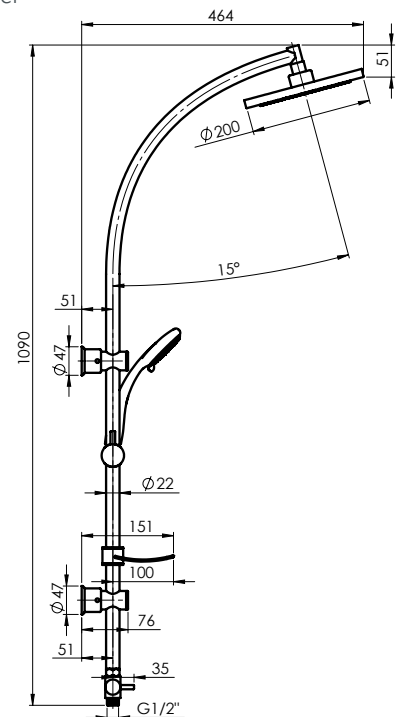

Warranty 2 years

ACCORD-AQUA

Shower set
624025

- Chrome-plated shower bar from brass ACCORD Ø 25 mm, length 86,5 cm
- Height and tilt-adjustable handshower holder
- Anti-lime handshower AQUA Ø 90 mm, 5 functions
- Shower hose, PVC 150 cm
- Chrome-plated soap dish