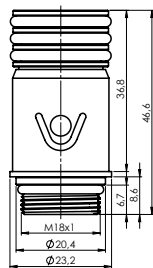

BACK NUT 3/4\"
636310

**HOT/COLD WATER
INDICATOR**
636103