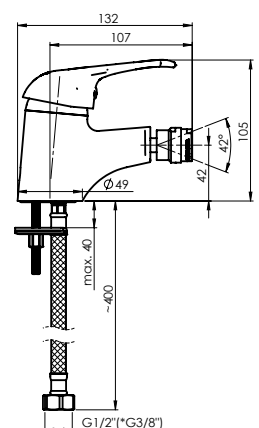

P-16 STAR

Bidet faucet
1/2-P60001 | 3/8-P60101

Flow rate 7 – 8 l/min

Cartridge 40 mm

Connection hoses 40 cm, EPDM, stainless steel hose braiding