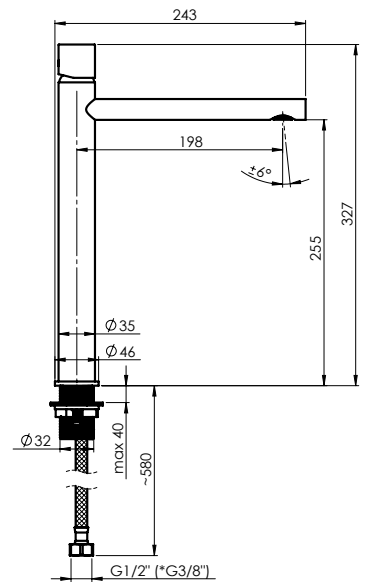

ETNA-18/D (WT)

Washbasin faucet
1/2-ETD0078 | 3/8-ETD0178

Flow rate **8 l/min**
Cartridge **25 mm**
Connection hoses **60 cm, PEX, polyester hose braiding**
Coating **Chrome / RubiCoat**
Colour **Chrome / matt white**
Warranty **5 years, 2 years for coating**