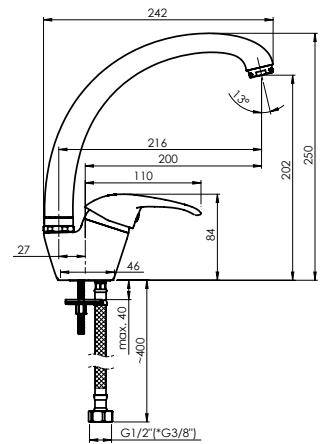

Y-33 MARS

Kitchen faucet
1/2-Y30003 | 3/8-Y30103

Flow rate **7 – 8 l/min**
Cartridge **35 mm**
Connection hoses **40 cm, EPDM, stainless steel hose braiding**
Coating **Chrome**
Colour **Chrome**
Warranty **5 years**