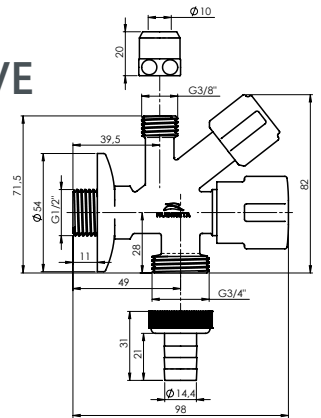

THREE-WAY BALL VALVE M1/2"xF1/2"xM3/4"

662001

Material Brass
Coating Chrome
Warranty 2 years

COMBINATED ANGLE VALVE M1/2"xM3/4"xM3/8x10"

662024

Material Brass
Coating Chrome
Warranty 2 years

DECORATIVE VALVE PLATE 1/2"