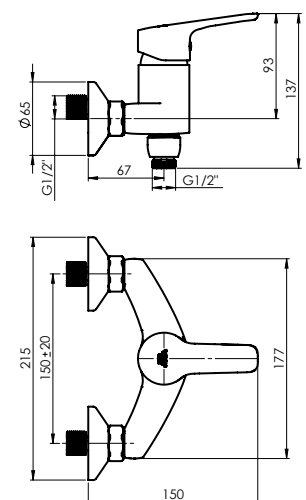

UNO-20 (WT2)

Kitchen faucet
1/2-N000671 | 3/8-N001671

Flow rate 12 – 13 l/min

Cartridge 35 mm

Connection hoses 40 cm, EPDM, stainless steel
hose braiding

Coating RubiCoat

Colour Matt white

UNO-18 (WT2)

Washbasin faucet
1/2-N800671 | 3/8-N801671

Flow rate 4 – 5 l/min

Cartridge 35 mm

Connection hoses 40 cm, EPDM, stainless steel
hose braiding

Coating RubiCoat

Colour Matt white

UNO-10/K (WT2)

Bath faucet with shower set
N10D671

Flow rate 16 – 18 l/min

Cartridge 35 mm

Diverter type **Mechanical**

Coating RubiCoat

Colour Matt white

Set:

Handshower Lava (WT), Ø 100 mm, 3 functions

Shower hose 150 cm, PVC, white

Handshower holder Grand (WT)

UNO-12/K (WT2)

Shower faucet with shower set
N20D671

Flow rate 16 – 18 l/min

Cartridge 35 mm

Coating RubiCoat

Colour Matt white

Set:

Handshower Lava (WT), Ø 100 mm, 3 functions

Shower hose 150 cm, PVC, white

Handshower holder Grand (WT)