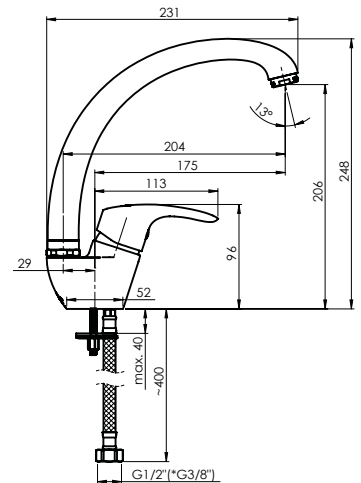

TORNADO-33

Kitchen faucet
1/2-TR30008 | 3/8-TR30108

Flow rate **7 – 8 l/min**
Cartridge **35 mm**
Connection hoses **40 cm, EPDM, stainless steel hose braiding**
Coating **Chrome**
Colour **Chrome**
Warranty **5 years**