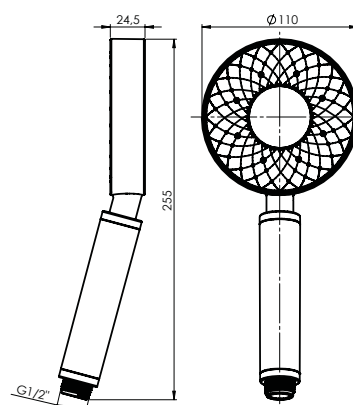

NEW

SPOLETO

Handshower
622163B

Button operated anti-lime handshower

Functions 3

Diameter 125 mm

Flow rate 9,5 l/min at 3 Bar pressure

Material ABS-plastic

Coating Chrome

Colour Chrome, matt black

Warranty 2 years

LUNA (BK)

Handshower
622154B

Anti-lime handshower with self-cleaning function

Functions 3

Diameter 110 mm

Flow rate 11,5 l/min at 3 Bar pressure

Material ABS-plastic

Colour Chrome, matt black

Warranty 2 years

LUNA

Handshower
622143B

Anti-lime handshower with self-cleaning function

Functions 3

Diameter 110 mm

Flow rate 11,5 l/min at 3 Bar pressure

Material ABS-plastic

Colour Chrome, matt white

Warranty 2 years