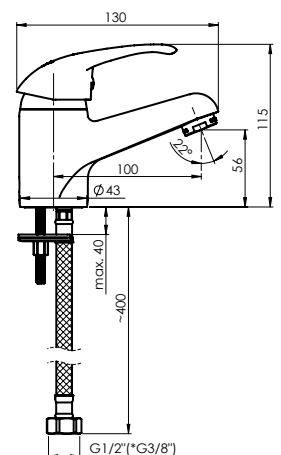

Y-33 MARS

Kitchen faucet
1/2-Y30003 | 3/8-Y30103

Flow rate 7 – 8 l/min

Cartridge 35 mm

Connection hoses 40 cm, EPDM, stainless steel hose braiding

Y-20 MARS

Kitchen faucet
1/2-Y00003 | 3/8-Y00103

Flow rate 12 – 13 l/min

Cartridge 35 mm

Connection hoses 40 cm, EPDM, stainless steel hose braiding

Y-19 MARS

Washbasin faucet
1/2-Y90003 | 3/8-Y90103

Flow rate 12 – 13 l/min

Cartridge 35 mm

Connection hoses 40 cm, EPDM, stainless steel hose braiding

Y-18 MARS

Washbasin faucet
1/2-Y80003 | 3/8-Y80103

Flow rate 4 – 5 l/min

Cartridge 35 mm

Connection hoses 40 cm, EPDM, stainless steel hose braiding