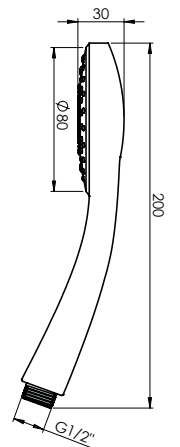

KOBRA

Handshower
622005P

Chrome-plated anti-lime handshower

Functions 1

Diameter 66 mm

Flow rate 15 l/min at 3 Bar pressure

Material ABS-plastic

Colour Chrome, grey, turquoise

Warranty 2 years