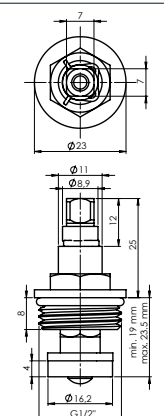

Material Brass
Warranty 2 years

VALVE 1/2" CROSS (8x24)

664006

Material Brass
Warranty 2 years

VALVE 1/2" (7x7)

664021

Material Brass
Warranty 2 years

VALVES