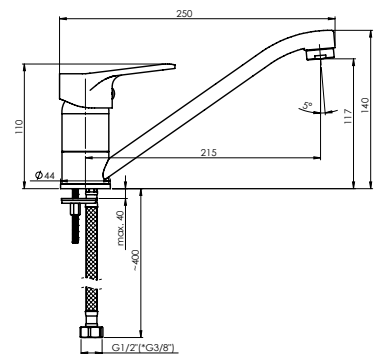

LUKA-20

Kitchen faucet
1/2-LU00008 | 3/8-LU00108

Flow rate 12 – 13 l/min

Cartridge 35 mm

Connection hoses 40 cm, EPDM, stainless steel
hose braiding