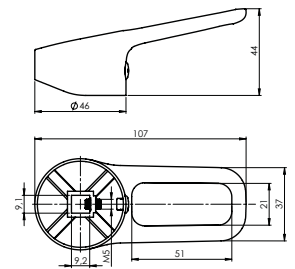

631068

Material **Zinc**
Coating **Chrome**
Warranty **2 years**

HANDLE STATIC

631070

Material **Zinc**
Coating **Chrome**
Warranty **2 years**

HANDLE VITO

631071

Material **Zinc**
Coating **Chrome**
Warranty **2 years**