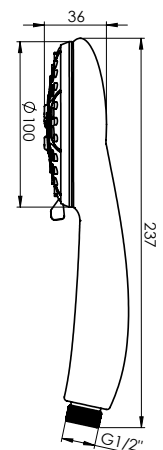

SOLO

Handshower
622066B

Chrome-plated anti-lime handshower

Functions 1

Diameter 100 mm

Flow rate 11 l/min at 3 Bar pressure

Material ABS-plastic

Colour Chrome

Warranty 2 years

RINO

Handshower
622064B

Chrome-plated anti-lime handshower

Functions 1

Diameter 100 mm

Flow rate 11 l/min at 3 Bar pressure

Material ABS-plastic

Colour Chrome, grey

Warranty 2 years

SLIM

Handshower
622B39B

Chrome-plated anti-lime handshower

Functions 3

Diameter 92 mm

Flow rate 14 l/min at 3 Bar pressure

Material ABS-plastic

Colour Chrome, grey, green

Warranty 2 years

SNOW

Handshower
622013B

Chrome-plated anti-lime handshower

Functions 3 + AQUA PAUSE function

Diameter 100 mm

Flow rate 12 l/min at 3 Bar pressure

Material ABS-plastic

Colour Chrome, grey, blue

Warranty 2 years