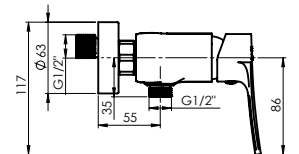

NICA-12/K

Shower faucet with shower set
NI20K08

Cartridge 35 mm

Set:

Handshower Dora, Ø 110 mm, 5 functions

Shower hose 150 cm, stainless steel

Handshower holder Grand