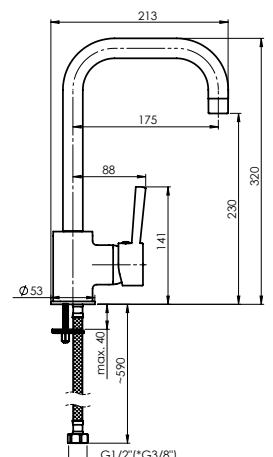

ULTRA-33 (ST)

Kitchen faucet
1/2-U30058 | 3/8-U30158

Flow rate **13.5 – 15.0 l/min**

Cartridge **40 mm**

Connection hoses **60 cm, PEX, polyester hose braiding**

Coating **PVD**

Colour **Stainless steel**

ULTRA-33 (BK)

Kitchen faucet
1/2-U30068 | 3/8-U30168

Flow rate **13.5 – 15.0 l/min**

Cartridge **40 mm**

Connection hoses **60 cm, PEX, polyester hose braiding**

Coating **RubiCoat**

Colour **Matt black**

Warranty **5 years, 2 years for coating**

ULTRA-35

Kitchen faucet
1/2-U35008 | 3/8-U35108

Flow rate **22.8 – 25.2 l/min**

Cartridge **40 mm**

Connection hoses **60 cm, PEX, polyester hose braiding**

Coating **Chrome**

Colour **Chrome**

ULTRA-37

Kitchen faucet
1/2-U70008 | 3/8-U70108

Flow rate **13.5 – 15.0 l/min**

Cartridge **40 mm**

Connection hoses **60 cm, PEX, polyester hose braiding**

Coating **Chrome**

Colour **Chrome**