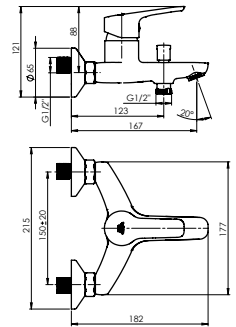

UNO-10/K

Bath faucet with shower set
N10D01

Flow rate **16 – 18 l/min**
Cartridge **35 mm**
Diverter type **Mechanical**
Set:
Handshower Delta, $\varnothing$ 70 mm, 3 functions
Shower hose 150 cm, stainless steel
Handshower holder Grand

UNO-14

Bath faucet
N41001

Flow rate **16 – 18 l/min**
Cartridge **35 mm**
Spout **Brass, 200 mm**