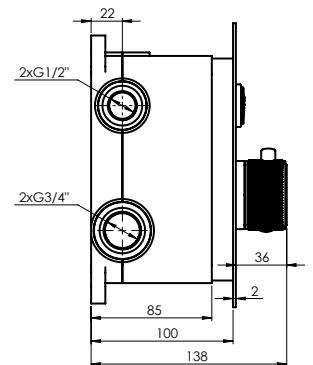

THERMO-2F

Concealed thermostatic shower faucet, 2 functions
PM0015