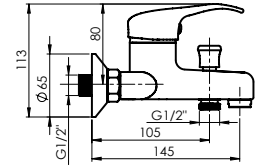

OPTIMA-12/C

Bath faucet with shower set
O2CK08

Flow rate **16 – 18 l/min**

Cartridge **35 mm**

Diverter type **Ceramic 3/4"**

Spout **Brass, 300 mm**

Set:

Handshower Kobra, Ø 66 mm, 1 function

Shower hose 150 cm, stainless steel