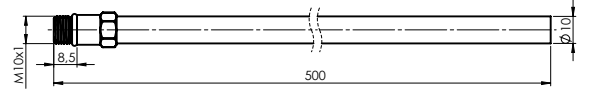

**FAUCET CONNECTION PIPE
M10x50 cm**

662009

Material **Copper**