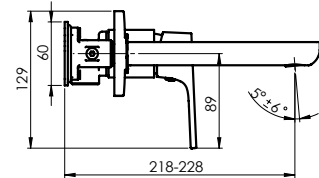

NEW

MODENA-1F

Concealed washbasin faucet
PM0017

Flow rate **8 l/min**

Cartridge **35 mm Citec**

Adjustable aerator allows to control water flow direction:

MODENA-18

Washbasin faucet
1/2-MD80008 | 3/8-MD80108

Flow rate **7.5-9 l/min**

Cartridge **35 mm**

Connection hoses **60 cm, PEX, polyester hose braiding**

MODENA-18/D

Washbasin faucet
1/2-MDD0008 | 3/8-MDD0108

Flow rate **7.5-9 l/min**

Cartridge **35 mm**

Connection hoses **60 cm, PEX, polyester hose braiding**