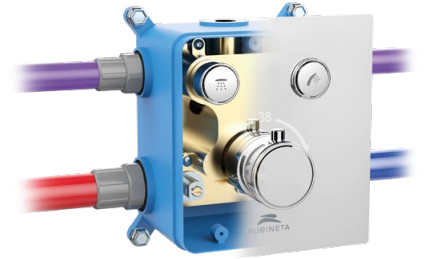

THERMO-2F

Concealed thermostatic shower faucet, 2 functions
PM0015