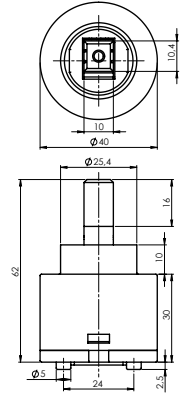

CARTRIDGE
RUBISTANDARD 40 mm
634005

Material Plastic / ceramic
Warranty 5 years