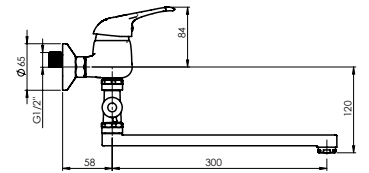

P-12/C STAR (20)

Bath faucet with shower set
P21K01

Flow rate **16 – 18 l/min**

Cartridge **40 mm**

Diverter type **Ceramic 3/4"**

Spout **Brass, 200 mm**

Set:

Handshower Delta, Ø 70 mm, 3 functions

Shower hose 150 cm, stainless steel

Handshower holder Grand