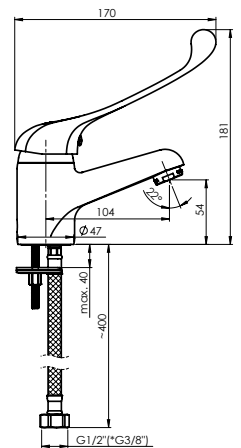

Cartridge 40 mm

Connection hoses 40 cm, EPDM, stainless steel hose braiding

P-18 MEDIC

Washbasin faucet
1/2-P80005 | 3/8-P80105

Flow rate 4 – 5 l/min

Cartridge 40 mm

Connection hoses 40 cm, EPDM, stainless steel hose braiding