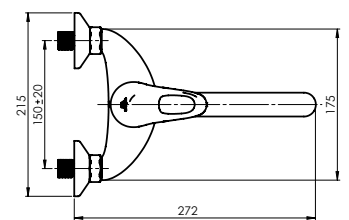

P-14 MEDIC

Bath faucet
P41005

Flow rate **16 – 18 l/min**
Cartridge **40 mm**
Spout **Brass, 200 mm**