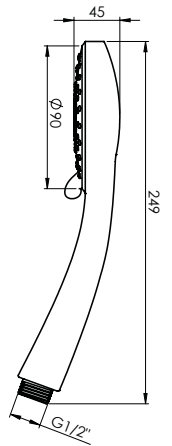

RAIN

Handshower
622122B

Chrome-plated anti-lime handshower

Functions 3

Diameter 100 mm

Flow rate 8.8 l/min at 3 Bar pressure

Material ABS-plastic

Colour **Chrome, grey**

Warranty 2 years