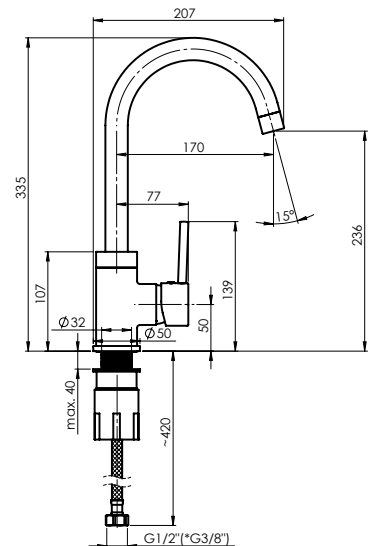

Flow rate 12 – 13 l/min

Cartridge 35 mm

Connection hoses 45 cm, EPDM, stainless steel
hose braiding

Coating **RubiCoat**

Colour **Matt marble beige**

Warranty 5 years, 2 years for coating

AXE-33 (BK2)

Kitchen faucet
1/2-AX300668 | 3/8-AX301668