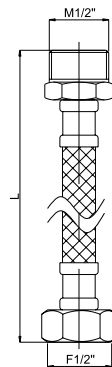

HIGH-PRESSURE HOSES F3/8"XM1/2"

Stainless steel / EPDM rubber

Warranty 5 years

611021	20 cm	611101	100 cm
611031	30 cm	611121	120 cm
611041	40 cm	611151	150 cm
611051	50 cm	611181	180 cm
611061	60 cm	611201	200 cm
611071	70 cm	611251	250 cm
611081	80 cm	611301	300 cm
611091	90 cm