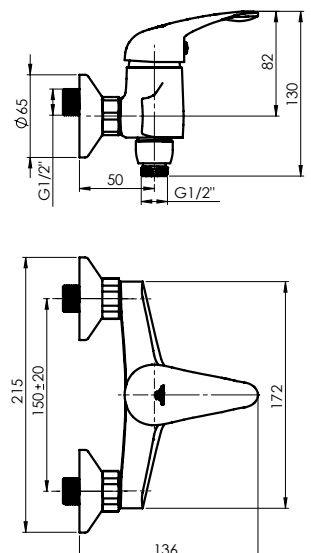

KAPRI-12/K

Shower faucet with shower set
K20K08

Cartridge 35 mm

Set:

Handshower Delta, Ø 70 mm, 3 functions

Shower hose 150 cm, stainless steel

Handshower holder Grand