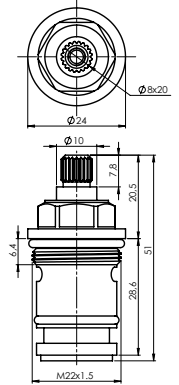

VALVE-DIVERTER (CERAMIC) FOR ULTRA-10 (SW) 90°

636553

Material Brass
Warranty 2 years