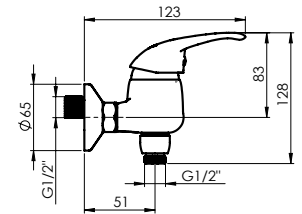

Y-12/K MARS

Shower faucet with shower set
Y20K03

Cartridge 35 mm

Set:

Handshower Kobra, Ø 66 mm, 1 function

Shower hose 150 cm, stainless steel

Handshower holder Grand