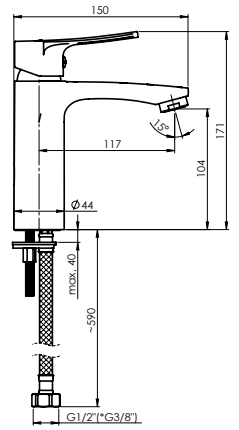

NICA-18

Washbasin faucet
1/2-NI80008 | 3/8-NI80108

Flow rate **5 l/min**

Cartridge **35 mm with upper sealing ring**

Connection hoses **60 cm, PEX, polyester hose braiding**