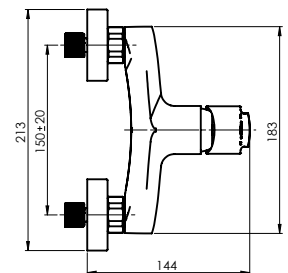

Handshower Dora, Ø 110 mm, 5 functions

Shower hose 150 cm, stainless steel

Handshower holder Grand

NICA-12

Shower faucet
NI20008

Cartridge 35 mm

NICA-12/K

Shower faucet with shower set
NI20K08