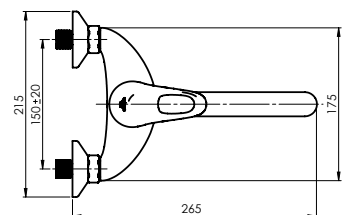

Y-12/C MARS

Bath faucet with shower set
Y2CK03

Flow rate 16 – 18 l/min

Cartridge 35 mm

Diverter type **Ceramic 3/4"**

Spout **Brass, 300 mm**

Set:

Handshower Kobra, Ø 66 mm, 1 function

Shower hose 150 cm, stainless steel

Handshower holder Grand