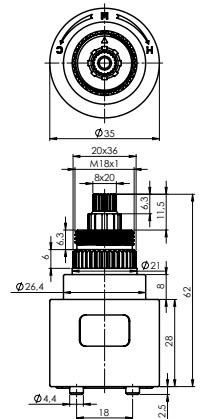

CARTRIDGE PUSH TYPE 35 mm
634054

Material Plastic / ceramic
Warranty 5 years