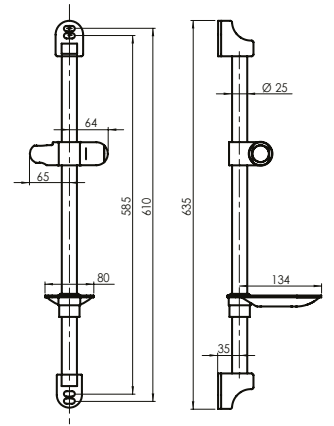

PRACTIC

Shower sliding bar
621009B

- Chrome-plated rail from stainless steel Ø18 mm,
  length 55 cm
- Shower rail brackets and handshower holder are
  made of chromed plastic
- Plastic soap dish

Warranty 2 years