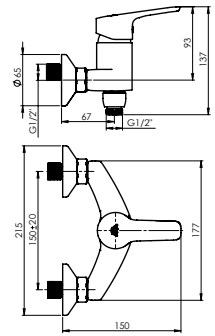

UNO-12/K

Shower faucet with shower set
N20D01

Cartridge 35 mm

Set:

Handshower Delta, Ø 70 mm, 3 functions

Shower hose 150 cm, stainless steel

Handshower holder Grand