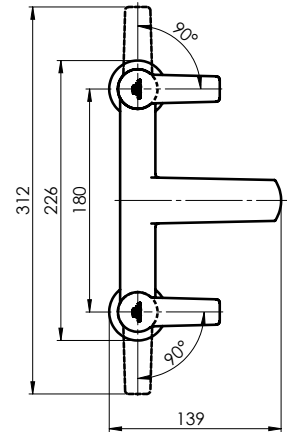

NEW

UNO-1/K

Bath faucet with shower set
3/4 - NUK1K08

Valve 90°

Flow rate 11 – 12 l/min

Set:

Handshower Delta, Ø 70 mm, 3 functions

Shower hose 150 cm, stainless steel

Handshower holder Grand