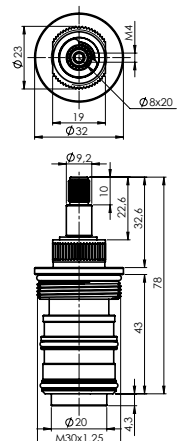

THERMOSTATIC VALVE FOR THERMO-10

636357

Material Plastic, copper
Warranty 2 years

THERMOSTATIC VALVE FOR THERMO-12 SQUARE

636560

Material Plastic, copper
Warranty 2 years

THERMOSTATIC VALVE WITH SCREW ON THE SIDE

636593

Material Plastic, copper
Warranty 2 years

THERMOSTATIC VALVE FOR THERMO-2F/3F

637167

Material Plastic, copper
Warranty 2 years