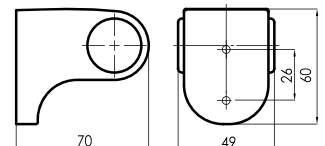

Handshower holder Fix

Shower head River, Ø 250 mm, 1 function

Shower head arm 40 cm

OLO (BK)+ULTRA-10 (SW) (DV3/4) (BK)

Shower system
625123

Set:

- Telescopic height-adjustable shower column OLO from stainless steel Ø25 - Ø22 mm
- Anti-lime shower head OLO (BK) Ø250 mm
- Anti-lime handshower LAVA (BK) Ø100 mm, 5 functions
- Height and tilt-adjustable handshower holder
- Shower hose 150 cm, matt black, PVC
- Shower faucet ULTRA-10 (SW) (DV3/4) (BK) with swivel spout-diverter (ceramic). Aerator Neoperl, flow rate 12 l/min