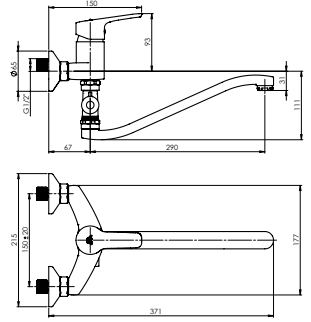

UNO-12

Shower faucet
N20001

Cartridge 35 mm