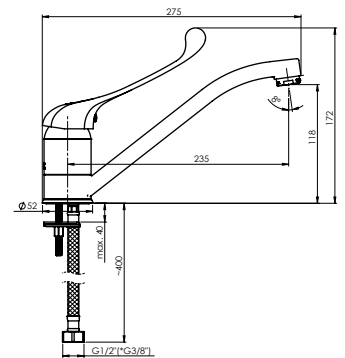

P-33 STAR

Kitchen faucet
1/2-P33001 | 3/8-P33101

Flow rate 7 – 8 l/min
Cartridge 40 mm
Connection hoses 40 cm, EPDM, stainless steel hose braiding

P-20 STAR

Kitchen faucet
1/2-P00001 | 3/8-P00101

Flow rate 12 – 13 l/min
Cartridge 40 mm
Connection hoses 40 cm, EPDM, stainless steel hose braiding

P-20 MEDIC

Kitchen faucet
1/2-P00005 | 3/8-P00105

Flow rate 12 – 13 l/min
Cartridge 40 mm
Connection hoses 40 cm, EPDM, stainless steel hose braiding

P-19 STAR

Washbasin faucet
1/2-P90001 | 3/8-P90101

Flow rate 12 – 13 l/min
Cartridge 40 mm
Connection hoses 40 cm, EPDM, stainless steel hose braiding

P-19 MEDIC

Washbasin faucet
1/2-P90005 | 3/8-P90105

Flow rate 12 – 13 l/min
Cartridge 40 mm
Connection hoses 40 cm, EPDM, stainless steel hose braiding