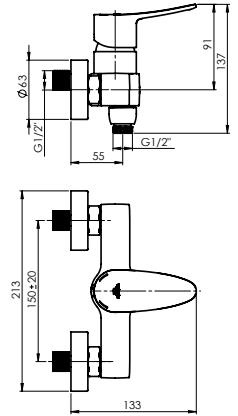

STATIC + ACCORD-AQUA SET

625003

STATIC-18

Washbasin faucet

STATIC-10

Bath faucet

ACCORD-AQUA

Shower set

Chrome-plated brass rail:

- Ø 25 mm;
- Shower rail height 86.5 cm;
- Chrome-plated soap dish;
- Height and tilt-adjustable handshower holder.

Anti-lime handshower Aqua:

- 5 functions;
- Ø 90 mm;
- Flow rate 8.5 l/min at 3 Bar pressure.

Shower hose 150 cm, PVC

Warranty 5 years, 2 years for rail and accessories.