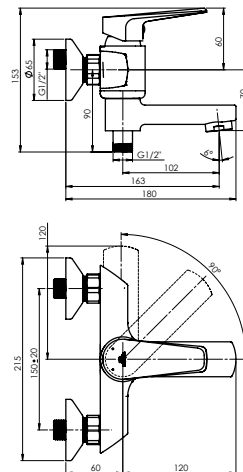

DELI-10/K (SW)

Bath / shower faucet with shower set
D1PK08

Flow rate **22.8 – 25.2 l/min**

Cartridge **35 mm**

Diverter type **Swivel spout-diverter (ceramic)**

Set:

Handshower Dora, Ø 110 mm, 5 functions

Shower hose 150 cm, PVC

Handshower holder Fix