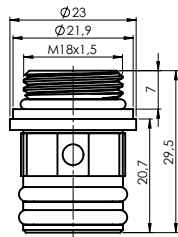

**INSERT FOR
SPOUT
ULTRA-33; 35; 37;
STATIC-33;
TORINO**
636442P