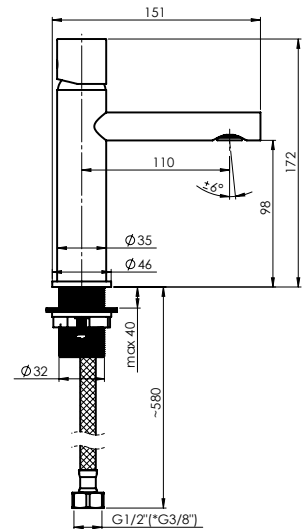

ETNA-18 (WT)

Washbasin faucet
1/2-ET80078 | 3/8-ET80178

Flow rate **8 l/min**
Cartridge **25 mm**
Connection hoses **60 cm, PEX, polyester hose braiding**
Coating **Chrome / RubiCoat**
Colour **Chrome / matt white**
Warranty **5 years, 2 years for coating**