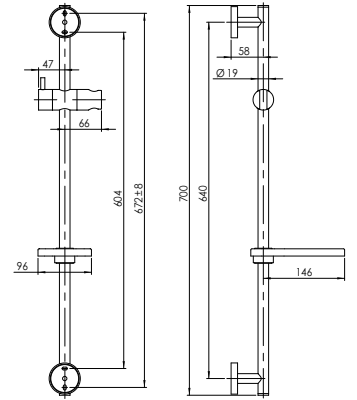

Warranty 2 years

ACCORD

Shower sliding bar
621001B

- Chrome-plated shower rail from brass Ø25 mm, length 86,5 cm
- Shower rail brackets and handshower holder are made of chromed plastic
- Chrome-plated soap dish