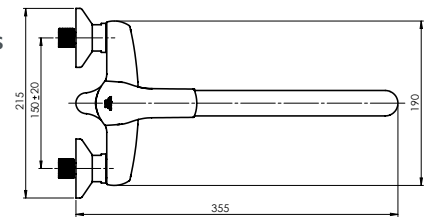

TRENTO-11/C

Bath faucet with shower set
TN11CK08

Flow rate 16 – 18 l/min

Cartridge 35 mm

Diverter type Ceramic

Spout Brass, 300 mm

Set:

Handshower Delta, Ø 70 mm, 3 functions
Shower hose 150 cm, stainless steel
Handshower holder Grand

TRENTO-12/C

Bath faucet with shower set
TN2CK08

Flow rate 16 – 18 l/min

Cartridge 35 mm

Diverter type Ceramic

Spout Brass, 300 mm

Set:

Handshower Delta, Ø 70 mm, 3 functions
Shower hose 150 cm, stainless steel
Handshower holder Grand