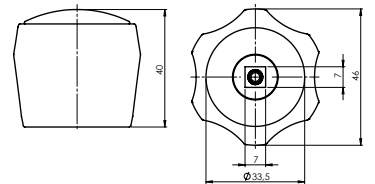

HANDLE ECO (7x7) RD

631221

Material **Plastic**
Coating **Chrome**
Warranty **2 years**