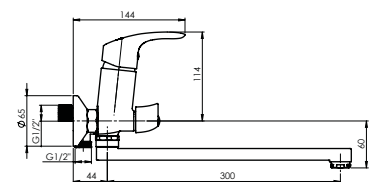

TORNADO-17

Washbasin faucet with bidet handshower
1/2-TR70008 | 3/8-TR70108

Flow rate 4 – 5 l/min

Cartridge 35 mm

Connection hoses 45 cm, EPDM, stainless steel hose braiding

Set:

Shower hose 150 cm, PVC, biflex

Handshower Bidet, 1 function

TORNADO-10

Bath faucet
TR10008

Flow rate 16 – 18 l/min

Cartridge 35 mm

Diverter type Mechanical

TORNADO-10/K

Bath faucet with shower set
TR10K08

Flow rate 16 – 18 l/min

Cartridge 35 mm

Diverter type Mechanical

Set:

Handshower Delta, Ø 70 mm, 3 functions

Shower hose 150 cm, stainless steel

Handshower holder Grand

TORNADO-11/C

Bath faucet with shower set
TR11CK08

Flow rate 16 – 18 l/min

Cartridge 35 mm

Diverter type Ceramic

Spout Brass, 300 mm

Set:

Handshower Delta, Ø 70 mm, 3 functions

Shower hose 150 cm, stainless steel

Handshower holder Grand