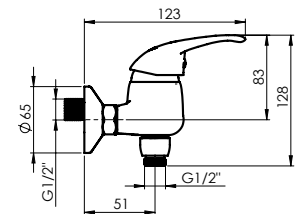

Y-12/G MARS

Bath faucet with shower set
Y2GK03

Flow rate 16 – 18 l/min

Cartridge 35 mm

Diverter type Ceramic 3/4"

Spout Brass, 300 mm

Set:

Handshower Kobra, Ø 66 mm, 1 function

Shower hose 150 cm, stainless steel

Handshower holder Grand

Y-12 MARS

Shower faucet
Y20003

Cartridge 35 mm

Y-12/K MARS

Shower faucet with shower set
Y20K03

Cartridge 35 mm

Set:

Handshower Kobra, Ø 66 mm, 1 function

Shower hose 150 cm, stainless steel

Handshower holder Grand