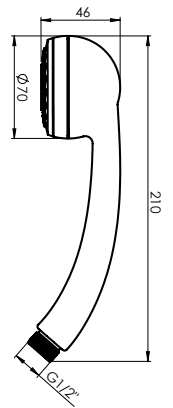

DELTA+CON/IMP+ GRAND

Shower set
625018P

Chrome-plated anti-lime handshower Delta

Chrome-plated handshower holder Grand

Stainless steel shower hose 150 cm

Warranty 2 years