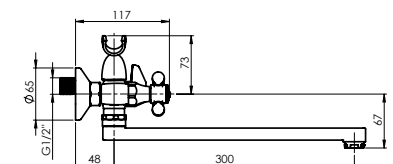

C-8 CROSS

Kitchen faucet
1/2-C8J006 | 3/8-C8J106

Flow rate 7 – 8 l/min

Valve 180° ceramic

Connection hoses 40 cm, EPDM, stainless steel
hose braiding

Warranty 2 years

C-1 CROSS (K)

Bath faucet with shower set
C1SK06

Flow rate 16 – 18 l/min

Valve 180° ceramic

Diverter type Mechanical

Spout Brass, 300 mm

Set:

Handshower Kobra, Ø 66 mm, 1 function

Shower hose 150 cm, stainless steel

C-1 CROSS (C) (K)

Bath faucet with shower set
C1CK06

Flow rate 16 – 18 l/min

Valve 180° ceramic

Diverter type Mechanical

Spout Brass, 300 mm

Set:

Handshower Kobra, Ø 66 mm, 1 function

Shower hose 150 cm, stainless steel