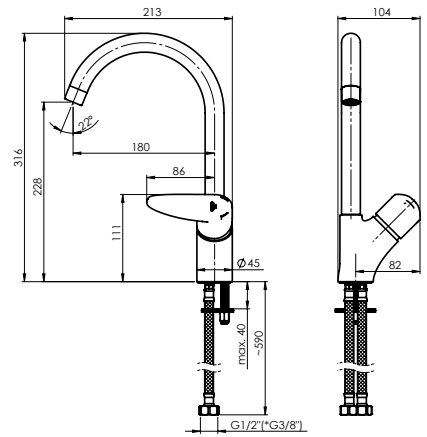

STATIC-33

Kitchen faucet
1/2-A30008 | 3/8-A30108

Flow rate 13.5 – 15.0 l/min

Cartridge 35 mm

Connection hoses 60 cm, PEX, polyester
hose braiding