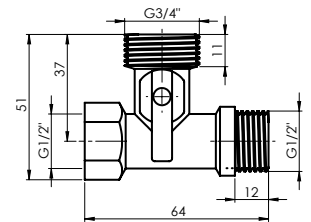

THREE-WAY BALL VALVE M1/2"xF1/2"xM3/4"

662001

Material Brass
Coating Chrome
Warranty 2 years