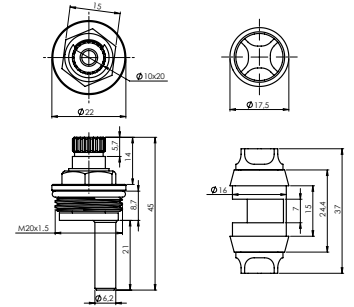

**SWITCHING ELEMENT FOR
FAUCET'S R-1 DIVERTER**

636515

Material Brass
Warranty 2 years

**DIVERTER SWITCHING
MECHANISM FOR
FAUCET R-1**

636517

Material Brass, plastic
Warranty 2 years

**DIVERTER FOR SHOWER
COLUMN M1/2" x M1/2" x M1/2"**

636540

Material Brass
Warranty 2 years

**DIVERTER
F1/2" x M1/2" x M3/4"
(CERAMIC)**

636507B

Material Brass
Warranty 2 years

**DIVERTER
F3/4" x M1/2" x M3/4"
(CERAMIC)**

636520B

Material Brass
Warranty 2 years