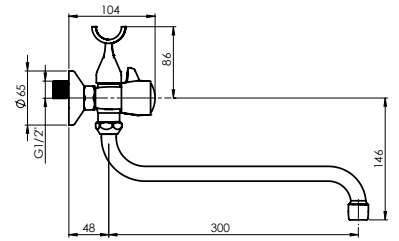

Flow rate 16 – 18 l/min

Valve 1/2" (7x7)

Diverter type **Mechanical**

Spout **Brass, 300 mm**

Set:

Handshower Kobra, Ø 66 mm, 1 function

Shower hose 150 cm, stainless steel

R-1 GLOBO (C) (K)