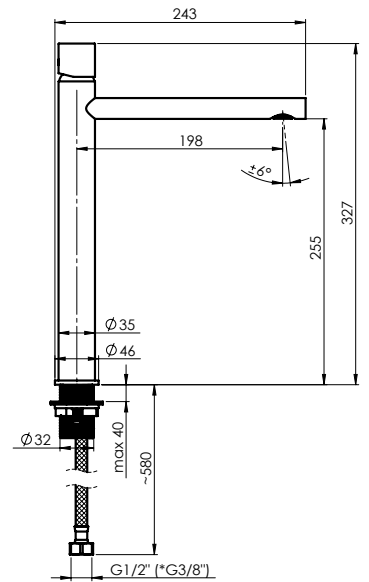

ETNA-18/D

Washbasin faucet
1/2-ETD0008 | 3/8-ETD0108

Flow rate **8 l/min**
Cartridge **25 mm**
Connection hoses **60 cm, PEX, polyester hose braiding**
Coating **Chrome**
Colour **Chrome**