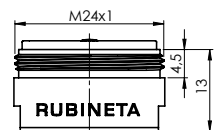

M24x1 SPIDER GREY Q13

Aerator
636705P
636705B

Flow rate 12 – 13 l/min
Material Metal / plastic
Warranty 1 year