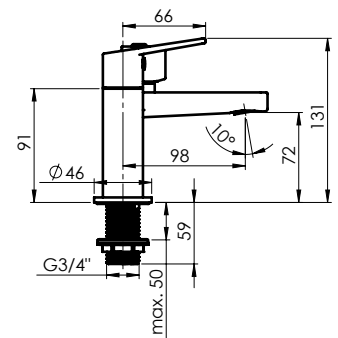

NEW

UNO-2

Bath faucet
3/4 - NUK2008

Valve 90°

Flow rate 16.5 – 17.5 l/min

NEW

UNO-1/K

Bath faucet with shower set
3/4 - NUK1K08

Valve 90°

Flow rate 11 – 12 l/min

Set:

Handshower Delta, Ø 70 mm, 3 functions

Shower hose 150 cm, stainless steel

Handshower holder Grand