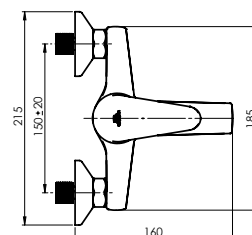

Cartridge **40 mm**

Diverter type **Mechanical**

Set:

Handshower Delta, Ø 70 mm, 3 functions

Shower hose 150 cm, stainless steel

Handshower holder Grand

VIGAS-15

Shower faucet
VG50008