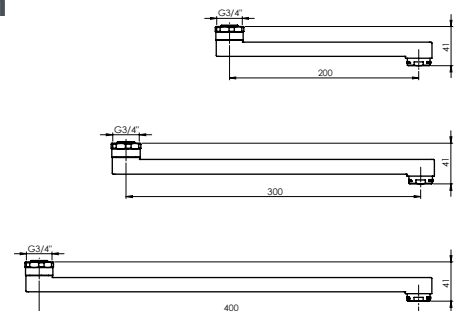

C 200/300/400 mm

Spout
633013 | 200 mm
633011 | 300 mm
633009 | 400 mm

Flow rate 16 – 18 l/min
Material **Brass**
Coating **Chrome**
Warranty **2 years**