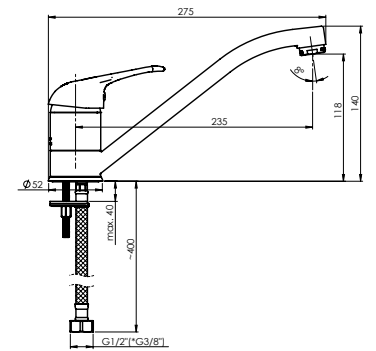

VIGAS-20

Kitchen faucet
1/2-VG00008 | 3/8-VG00108

Flow rate 12 – 13 l/min
Cartridge 40 mm
Connection hoses 40 cm, EPDM, stainless steel hose braiding
Coating Chrome
Colour Chrome
Warranty 5 years

P-20 STAR

Kitchen faucet
1/2-P00001 | 3/8-P00101

Flow rate 12 – 13 l/min
Cartridge 40 mm
Connection hoses 40 cm, EPDM, stainless steel hose braiding
Coating Chrome
Colour Chrome
Warranty 5 years

Y-20 MARS

Kitchen faucet
1/2-Y00003 | 3/8-Y00103

Flow rate 12 – 13 l/min
Cartridge 35 mm
Connection hoses 40 cm, EPDM, stainless steel hose braiding
Coating Chrome
Colour Chrome
Warranty 5 years

OPTIMA-20

Kitchen faucet
1/2-O00008 | 3/8-O00108

Flow rate 12 – 13 l/min
Cartridge 35 mm
Connection hoses 40 cm, EPDM, stainless steel hose braiding
Coating Chrome
Colour Chrome
Warranty 5 years