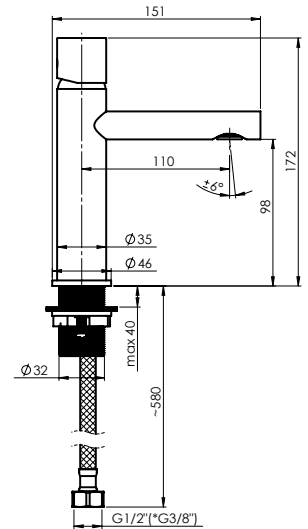

ETNA-18

Washbasin faucet
1/2-ET80008 | 3/8-ET80108

Flow rate **8 l/min**
Cartridge **25 mm**
Connection hoses **60 cm, PEX, polyester hose braiding**
Coating **Chrome**
Colour **Chrome**