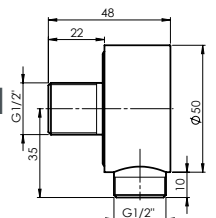

**HANDSHOWER HOLDER
FOR RIVER/STREAM**
799321
Material **ABS-plastic**
Diameter 22 mm
Warranty **2 years**