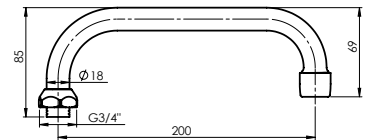

G 200/300/400 mm

Spout
633012 | 200 mm
633014 | 300 mm
633008 | 400 mm

Flow rate **16 – 18 l/min**
Material **Brass**
Coating **Chrome**
Warranty **2 years**

U 18x200 mm

Spout
633003

Flow rate **7 – 8 l/min**
Material **Brass**
Coating **Chrome**
Warranty **2 years**

FLEXY-33

Flexible spout for Flexy-33 faucet
633329 (WT)
633328 (BK)
633331 (RD)
633330 (GR)

Flow rate **13.5 – 15.0 l/min**
Material **Silicone, PVC, stainless steel**
Warranty **2 years**