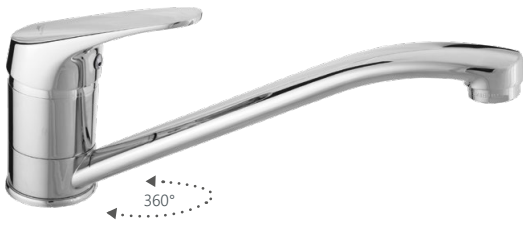

VIGAS-20

Kitchen faucet
1/2-VG00008 | 3/8-VG00108

Flow rate 12 – 13 l/min
Cartridge 40 mm
Connection hoses 40 cm, EPDM, stainless steel hose braiding
Coating Chrome
Colour Chrome
Warranty 5 years