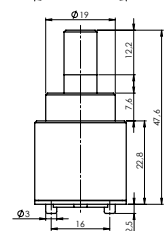

Material **Zinc**
Coating **Chrome**
Warranty **2 years**

HANDLE MEDIC

631015

Material **Zinc**
Coating **Chrome**
Warranty **2 years**

CARTRIDGE KEROX 25 mm

634038

Material **Plastic / ceramic**
Warranty **5 years**