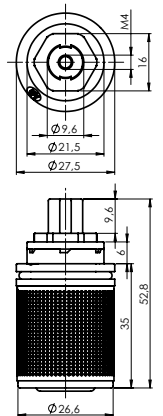

CARTRIDGE THERMO-2F/3F
PUSH TYPE
634055

Material Plastic / ceramic
Warranty 5 years