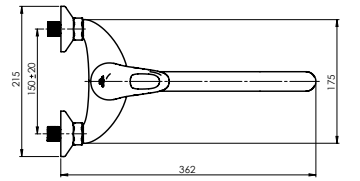

P-12 STAR

Shower faucet
P20001

Cartridge 40 mm