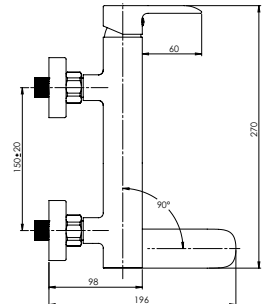

ULTRA-10/K (SW)

Bath / shower faucet with shower set
U1KP08

Flow rate **12 l/min**

Cartridge **35 mm with diffuser**

Diverter type **Swivel spout-diverter (ceramic)**

Coating **Chrome**

Colour **Chrome**

Set:

Handshower Dora, Ø 110 mm, 5 functions

Shower hose 150 cm, PVC

Handshower holder Fix