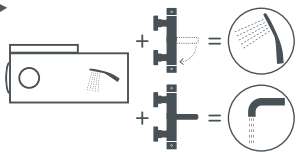

ETNA+THERMO-10 (SW)

NEW

Shower system
625048

Set:

- Chrome plated column from stainless steel $\varnothing 19$ - $\varnothing 24$ (adjustable height before mounting)
- Anti-lime shower head ETNA $\varnothing 250$ mm
- Anti-lime handshower DORA $\varnothing 110$ mm, 5 functions
- Height and tilt-adjustable handshower holder
- Shower hose 150 cm, stainless steel
- Thermostatic shower faucet THERMO-10 (SW) with swivel spout-diverter (ceramic). Aerator Neoperl, flow rate 15.4 l/min

Coating **Chrome**

Colour **Chrome**

Warranty **5 years, 2 years for accessories**