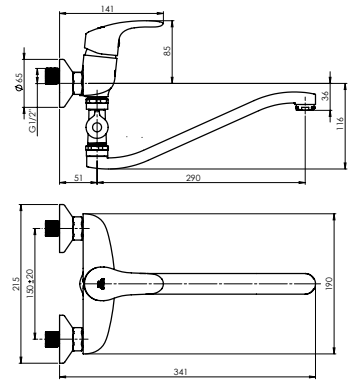

Spout Brass, 300 mm

Set:

Handshower Delta, Ø 70 mm, 3 functions

Shower hose 150 cm, stainless steel

Handshower holder Grand

TORNADO-12

Shower faucet
TR20008

Cartridge 35 mm