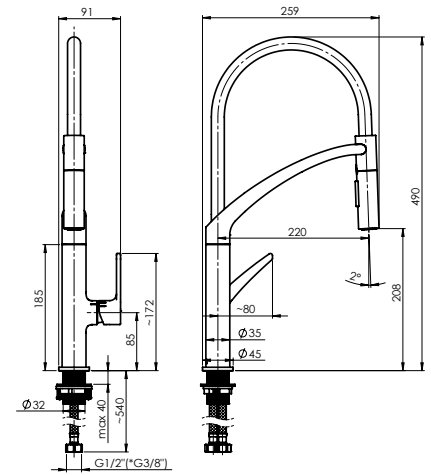

NEW

ULTIMA-50 (BK)

Kitchen faucet
1/2-UL50068 | 3/8-UL50168

Magnetic docking system two-function
spout: regular/"rain"

Flow rate **7 l/min**

Cartridge **25 mm**

Connection hoses **60 cm, PEX, polyester
hose braiding**

Spout **Black silicone, soft touch**

Coating **RubiCoat-E**

Colour **Matt black**

NEW

ULTIMA-50 (BK/RG)

Kitchen faucet
1/2-UL500638 | 3/8-UL501638

Magnetic docking system two-function
spout: regular/"rain"

Flow rate **7 l/min**

Cartridge **25 mm**

Connection hoses **60 cm, PEX, polyester
hose braiding**

Spout **Black silicone, soft touch**

Coating **RubiCoat-E, PVD**

Colour **Matt black, rose gold**