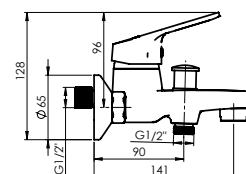

Cartridge **40 mm**

Diverter type **Mechanical**

Set:

Handshower Delta, Ø 70 mm, 3 functions

Shower hose 150 cm, stainless steel

Handshower holder Grand

VIGAS-15

Shower faucet
VG50008