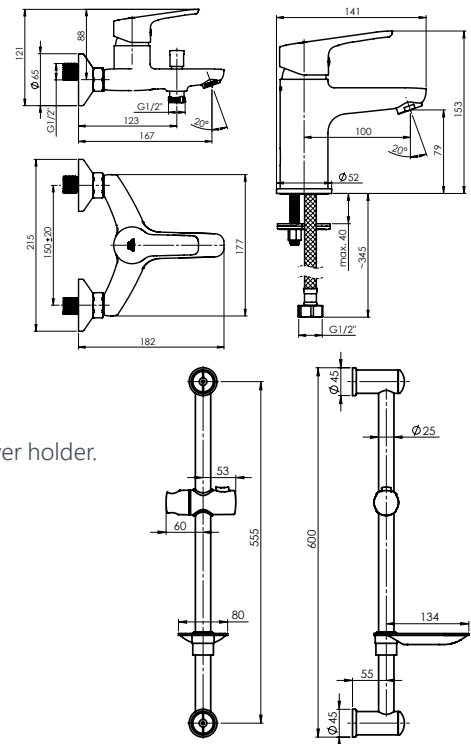

VARIANTA-DELTA

Shower set

Polished stainless steel shower rail:

- Ø 25 mm;
- Shower rail height 60 cm;
- Chrome-plated soap dish;
- Height and tilt-adjustable handshower holder.

Anti-lime handshower Delta:

- 3 functions;
- Ø 70 mm;
- Flow rate 9.2 l/min at 3 Bar pressure.

Shower hose 150 cm, stainless steel

Warranty 5 years, 2 years for rail and accessories.