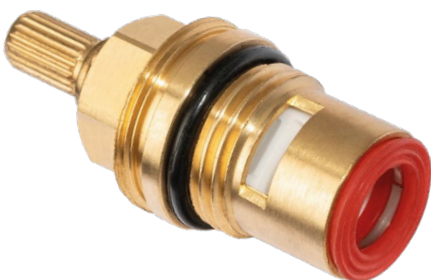

VALVE 1/2" CERAMIC CROSS (8x20) 180°

664144

Material Brass
Warranty 2 years