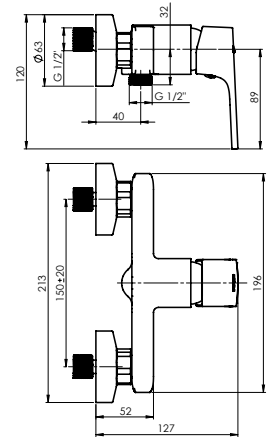

MODENA-12/B

Faucet with bidet handshower
MD20B08

Cartridge 35 mm

Set:

Handshower Bidet, 1 function

Shower hose 125 cm, PVC