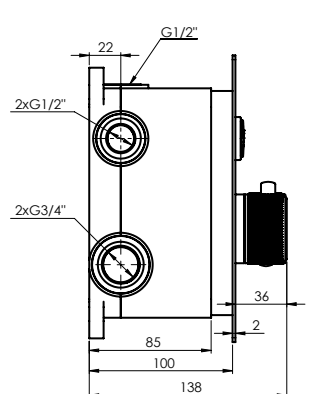

THERMO-3F

Concealed thermostatic shower faucet, 3 functions
PM0016