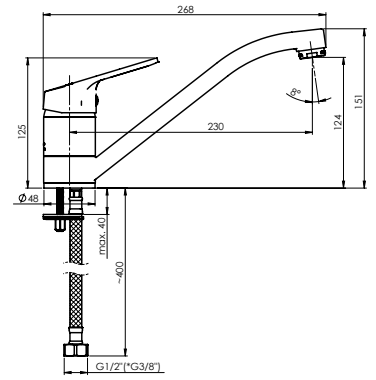

P-20 STAR

Kitchen faucet
1/2-P00001 | 3/8-P00101

Flow rate 12 – 13 l/min
Cartridge 40 mm
Connection hoses 40 cm, EPDM, stainless steel hose braiding
Coating Chrome
Colour Chrome
Warranty 5 years