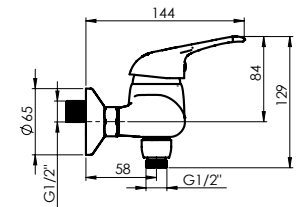

Handshower Delta, Ø 70 mm, 3 functions

Shower hose 150 cm, stainless steel

Handshower holder Grand

P-15 STAR

Shower faucet
P50801

Cartridge 40 mm

OPTIMA

OPTIMA series is the OPTIMA' solution for compact kitchen and bathroom spaces.