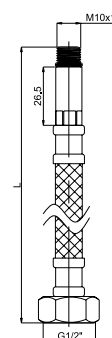

CONNECTION HOSES FOR FAUCETS M10xF3/8" (LONG NOZZLE)

Stainless steel / EPDM rubber
Warranty 5 years

619041	40 cm	619081	80 cm
619051	50 cm	619091	90 cm
619061	60 cm	619101	100 cm
619071	70 cm	619121	120 cm