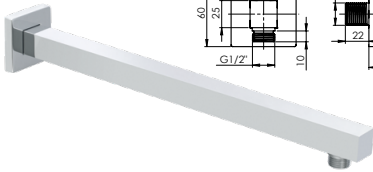

Shower hose 150 cm, PVC

Handshower holder

Shower head Olo, Ø 250 mm, 1 function

Shower head arm 40 cm

Spout 18.4 cm

Adjustable aerator allows to control water flow direction:

MODENA ^{NEW}

Strict and precise lines of the MODENA reflect harmony, stability and order. MODENA is the high-end quality. Now combined with concealed mounting technology.