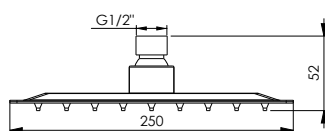

MODENA-2F

Concealed shower system
625049

Cartridge 35 mm Sedal

Diverter type Ceramic

Material Brass / stainless steel

Plastic concealed mounting box

Coating Chrome

Colour Chrome

Set:

Shower head Olo 250 (SQ), stainless steel

Shower head arm 40 cm

Handshower Dove, 1 function

Shower hose 150 cm, PVC

Handshower holder Grand