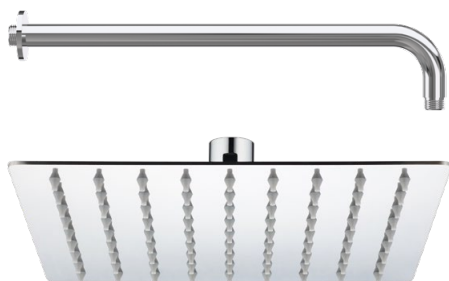

Handshower holder Grand

KUBO

The construction of concealed faucet is installed into the wall. That is why such faucet does not require much space in your bathroom. The minimum number of external parts do not bind and provide flexibility to the process of bathroom interior arrangement. Delicate, comfortable, reliable.