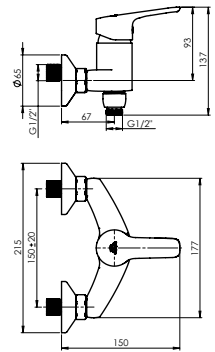

UNO-12/G

Bath faucet with shower set
N2GD01

Flow rate 16 – 18 l/min

Cartridge 35 mm

Diverter type Ceramic 3/4"

Spout Brass, 300 mm

Set:

Handshower Delta, Ø 70 mm, 3 functions

Shower hose 150 cm, stainless steel

Handshower holder Grand

UNO-12

Shower faucet
N20001

Cartridge 35 mm

UNO-12/K

Shower faucet with shower set
N20D01

Cartridge 35 mm

Set:

Handshower Delta, Ø 70 mm, 3 functions

Shower hose 150 cm, stainless steel

Handshower holder Grand

UNO-10 + UNO-18 + VARIANTA-DELTA SET

625025

UNO-18

Washbasin faucet

UNO-10

Bath faucet

VARIANTA-DELTA

Shower set

Polished stainless steel shower rail:

- Ø 25 mm;
- Shower rail height 60 cm;
- Chrome-plated soap dish;
- Height and tilt-adjustable handshower holder.

Anti-lime handshower Delta:

- 3 functions;
- Ø 70 mm;
- Flow rate 9.2 l/min at 3 Bar pressure.

Shower hose 150 cm, stainless steel

Warranty 5 years, 2 years for rail and accessories.