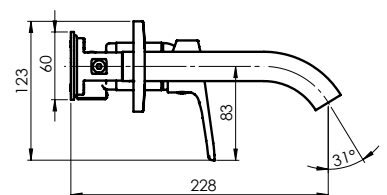

TORINO-1F

Concealed washbasin faucet
PM0009

Flow rate 13.5 – 15.0 l/min

Cartridge 35 mm

Coating **Chrome**

Colour **Chrome**

TORINO-1F (BK)

Concealed washbasin faucet
PM0010

Flow rate 13.5 – 15.0 l/min

Cartridge 35 mm

Coating **RubiCoat**

Colour **Black**

Warranty 5 years, 2 years for coating