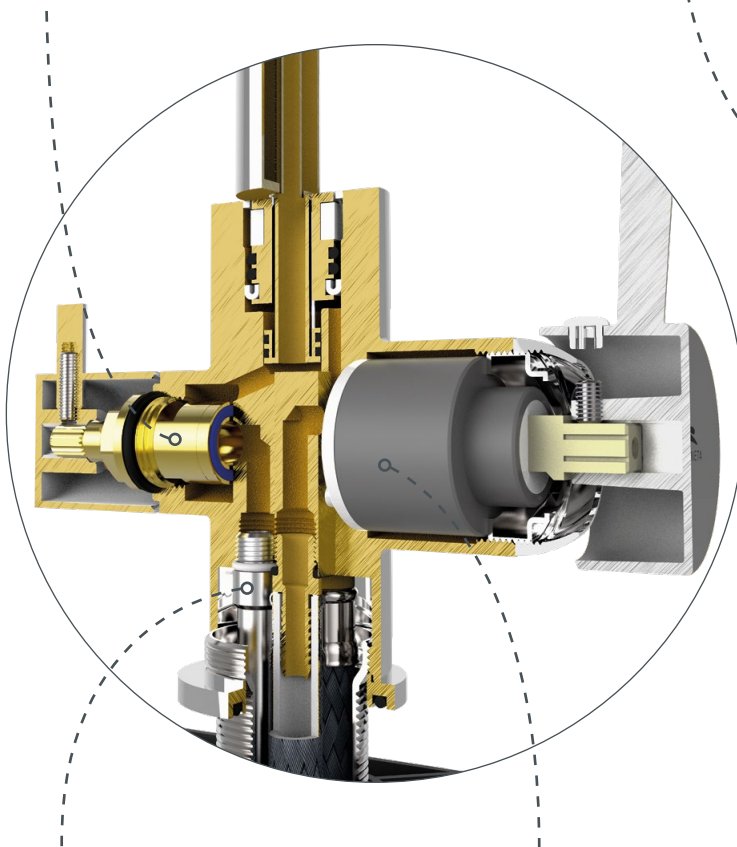

Handle – facilitates even temperature and water flow regulation. Adjustment angle 110°. Chromed metal.

Separate connection for filtered water.

Ceramic cartridge regulates water flow and temperature. Warranty for 150,000 switching cycles!