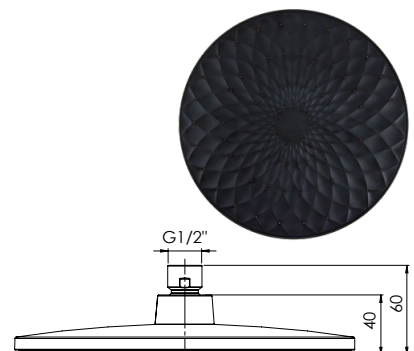

MOSAIC (BK)

Shower head
622157B

Shower head with self-cleaning function

Functions 1

Diameter **229 mm**

Flow rate **18 l/min at 3 Bar pressure**

Colour **Matt black**

Warranty **2 years**