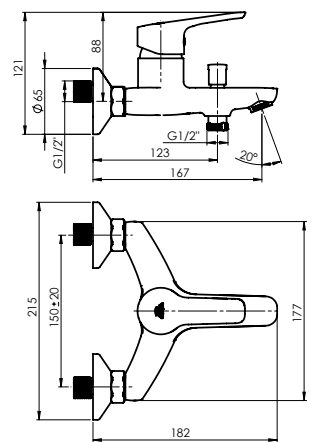

UNO-12/K (WT2)

Shower faucet with shower set
N20D671

Flow rate 16 – 18 l/min

Cartridge 35 mm

Coating RubiCoat

Colour Matt white

Set:

Handshower Lava (WT), Ø 100 mm, 3 functions

Shower hose 150 cm, PVC, white

Handshower holder Grand (WT)