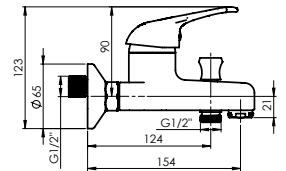

P-10 STAR

Bath faucet
P10001

Flow rate **16 – 18 l/min**
Cartridge **40 mm**
Diverter type **Mechanical**

P-10/K STAR

Bath faucet with shower set
P10K01

Flow rate **16 – 18 l/min**
Cartridge **40 mm**
Diverter type **Mechanical**
Set:
Handshower Delta, Ø 70 mm, 3 functions
Shower hose 150 cm, stainless steel
Handshower holder Grand

P-14 STAR

Bath faucet
P41001

Flow rate **16 – 18 l/min**
Cartridge **40 mm**
Spout **Brass, 200 mm**

P-14 MEDIC

Bath faucet
P41005

Flow rate **16 – 18 l/min**
Cartridge **40 mm**
Spout **Brass, 200 mm**