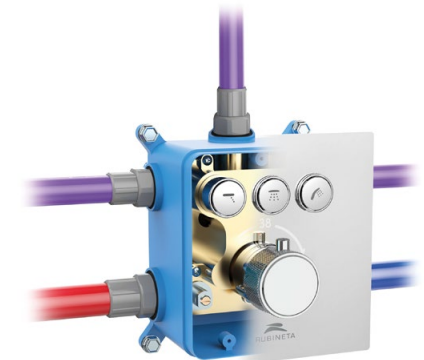

THERMO-3F

Concealed thermostatic shower faucet, 3 functions
PM0016