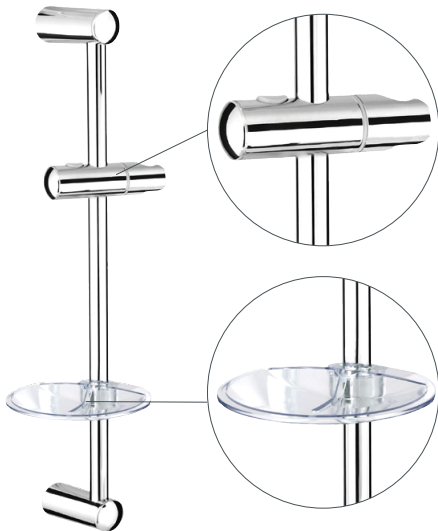

Warranty 2 years

ACCORD

Shower sliding bar
621001B

- Chrome-plated shower rail from brass Ø25 mm, length 86,5 cm
- Shower rail brackets and handshower holder are made of chromed plastic
- Chrome-plated soap dish

Warranty 2 years

BORA

Shower sliding bar
621002B

- Chrome-plated rail from stainless steel
Ø25 mm, length 63 cm
- Shower rail brackets and handshower holder
are made of chromed plastic
- Chrome-plated soap dish

Warranty 2 years

PRACTIC

Shower sliding bar
621009B

- Chrome-plated rail from stainless steel Ø18 mm,
length 55 cm
- Shower rail brackets and handshower holder are
made of chromed plastic
- Plastic soap dish

Warranty 2 years

VARIANTA

Shower sliding bar
621010B

- Chrome-plated rail from stainless steel
Ø25 mm, length 60 cm
- Shower rail brackets and handshower holder
are made of chromed plastic
- Chrome-plated soap dish