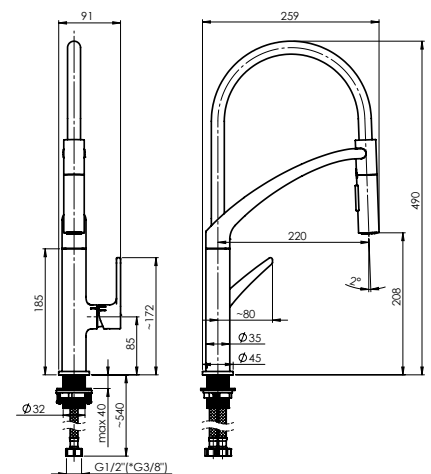

ULTIMA-50 (BK/RG)

Kitchen faucet
1/2-UL500638 | 3/8-UL501638

Magnetic docking system two-function
spout: regular/"rain"

Flow rate **7 l/min**

Cartridge **25 mm**

Connection hoses **60 cm, PEX, polyester
hose braiding**

Spout **Black silicone, soft touch**

Coating **RubiCoat-E, PVD**

Colour **Matt black, rose gold**