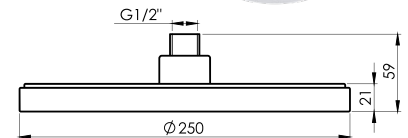

RIVER

Shower head
622144B

Chrome-plated anti-lime shower head

Functions 1

Diameter **250 mm**

Flow rate **20 l/min at 3 Bar pressure**

Colour **Chrome, grey**

Warranty **2 years**