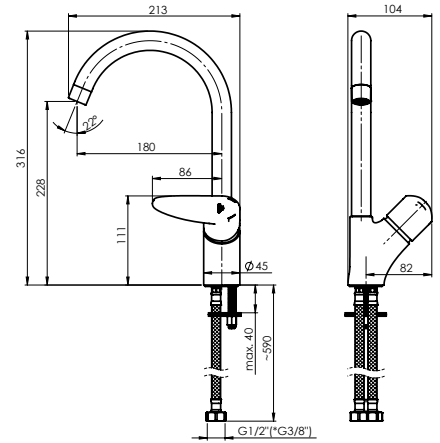

STATIC-33

Kitchen faucet
1/2-A30008 | 3/8-A30108

Flow rate **13.5 – 15.0 l/min**
Cartridge **35 mm**
Connection hoses **60 cm, PEX, polyester hose braiding**
Coating **Chrome**
Colour **Chrome**
Warranty **5 years**