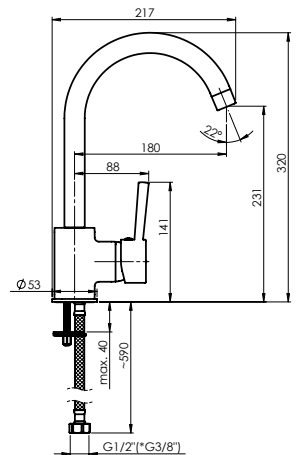

ULTRA-33 (BK)

Kitchen faucet
1/2-U30068 | 3/8-U30168

Flow rate **13.5 – 15.0 l/min**

Cartridge **40 mm**

Connection hoses **60 cm, PEX, polyester hose braiding**

Coating **RubiCoat**

Colour **Matt black**

Warranty **5 years, 2 years for coating**

ULTRA-35

Kitchen faucet
1/2-U35008 | 3/8-U35108

Flow rate **22.8 – 25.2 l/min**

Cartridge **40 mm**

Connection hoses **60 cm, PEX, polyester hose braiding**

Coating **Chrome**

Colour **Chrome**