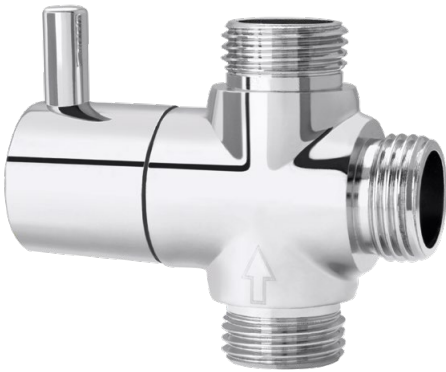

**SWITCHING ELEMENT FOR
FAUCET'S R-1 DIVERTER**

636515

Material Brass
Warranty 2 years

**DIVERTER SWITCHING
MECHANISM FOR
FAUCET R-1**

636517

Material Brass, plastic
Warranty 2 years

**DIVERTER FOR SHOWER
COLUMN M1/2" x M1/2" x M1/2"**

636540

Material Brass
Warranty 2 years

**DIVERTER
F1/2" x M1/2" x M3/4"
(CERAMIC)**

636507B

Material Brass
Warranty 2 years

**DIVERTER
F3/4" x M1/2" x M3/4"
(CERAMIC)**

636520B

Material Brass
Warranty 2 years