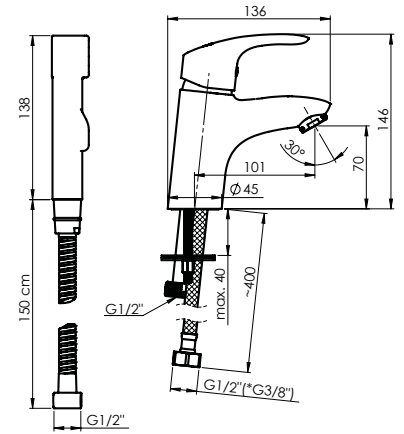

TORNADO-10

Bath faucet
TR10008

Flow rate 16 – 18 l/min

Cartridge 35 mm

Diverter type Mechanical