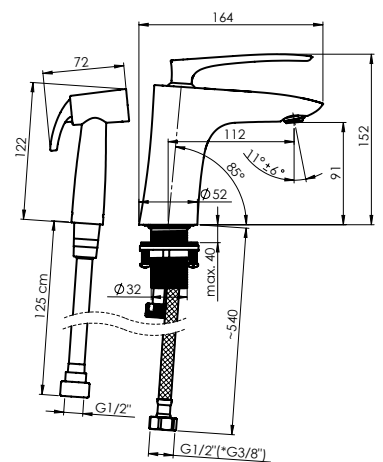

AERO-17 (N)

Washbasin faucet with bidet handshower
1/2-540032N | 3/8-540132N

Flow rate **5 l/min**
Cartridge **35 mm**
Connection hoses **60 cm, PEX, polyester hose braiding**

Set:
Handshower Bauma, 1 function
Shower hose 125 cm, PVC
Handshower holder Grand