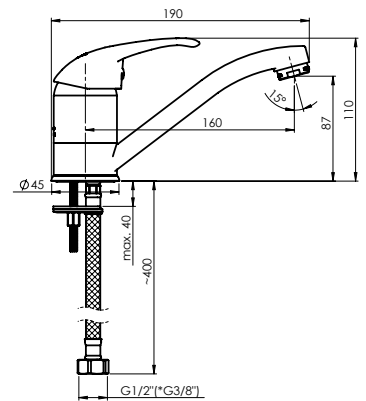

Y-19 MARS

Washbasin faucet
1/2-Y90003 | 3/8-Y90103

Flow rate 12 – 13 l/min

Cartridge 35 mm

Connection hoses 40 cm, EPDM, stainless steel hose braiding

Y-18 MARS

Washbasin faucet
1/2-Y80003 | 3/8-Y80103

Flow rate 4 – 5 l/min

Cartridge 35 mm

Connection hoses 40 cm, EPDM, stainless steel hose braiding