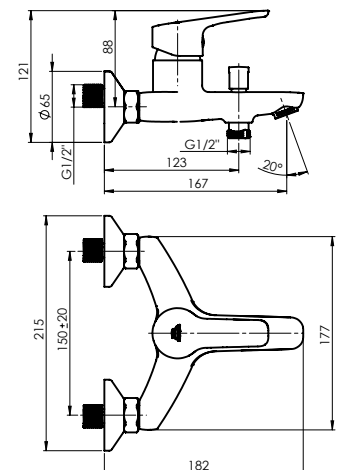

UNO-20 (BK2)

Kitchen faucet
1/2-N000661 | 3/8-N001661

Flow rate 12 – 13 l/min
Cartridge 35 mm
Connection hoses 40 cm, EPDM, stainless steel hose braiding
Coating RubiCoat
Colour Matt black

UNO-18 (BK2)

Washbasin faucet
1/2-N800661 | 3/8-N801661

Flow rate 4 – 5 l/min
Cartridge 35 mm
Connection hoses 40 cm, EPDM, stainless steel hose braiding
Coating RubiCoat
Colour Matt black

UNO-10 (BK2)

Bath faucet
N100661

Flow rate 16 – 18 l/min
Cartridge 35 mm
Diverter type Mechanical
Coating RubiCoat
Colour Matt black