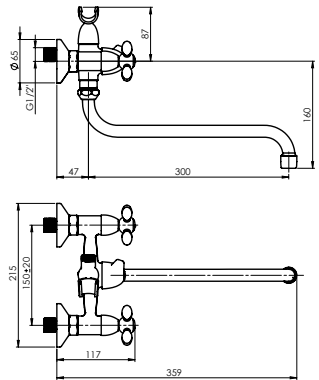

Valve 180° ceramic

Diverter type Ceramic

Spout Brass, 300 mm

Set:

Handshower Sweet, Ø 70 mm, 1 function

Shower hose 150 cm, stainless steel

MILANO-1 (C-20) (K)

Bath faucet with shower set
M11K06