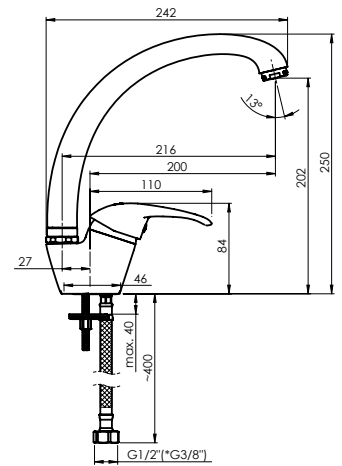

Y-33 MARS

Kitchen faucet
1/2-Y30003 | 3/8-Y30103

Flow rate 7 – 8 l/min

Cartridge 35 mm

Connection hoses 40 cm, EPDM, stainless steel hose braiding