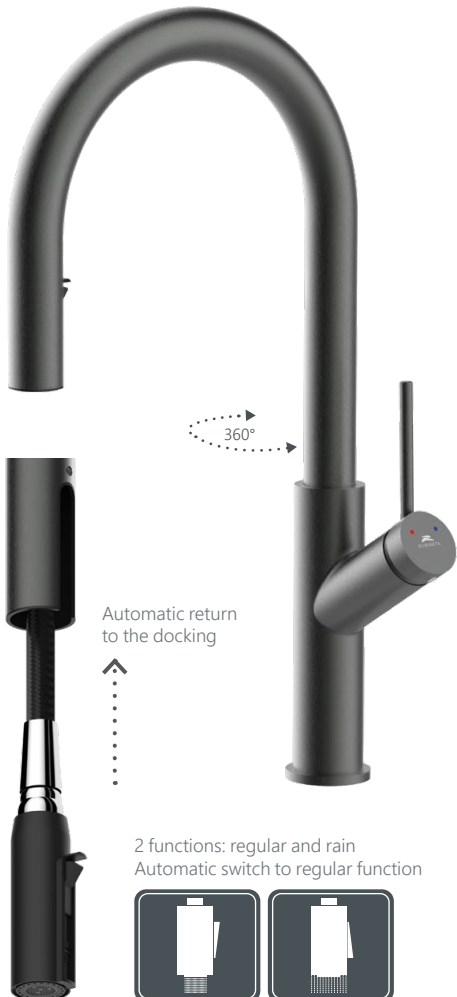

Flow rate 7 l/min

Cartridge 25 mm

Spout hose Nylon

Connection hoses 60 cm, PEX,
stainless steel hose braiding

Coating Chrome

Colour Chrome

BONA-33 PO (DG)

Kitchen faucet
1/2-BO330DG8 | 3/8-BO331DG8

Two-function pull-out spout:
regular/"rain"

Flow rate 7 l/min

Cartridge 25 mm

Spout hose Nylon

Connection hoses 60 cm, PEX, stainless
steel hose braiding

Coating PVD

Colour Brushed dim grey

BONA-35 PO

Kitchen faucet
1/2-BO35008 | 3/8-BO35108

Two-function pull-out spout:
regular/"rain"

Flow rate **7 l/min**

Cartridge **25 mm**

Spout hose **Nylon**

Connection hoses **60 cm, PEX, stainless steel hose braiding**