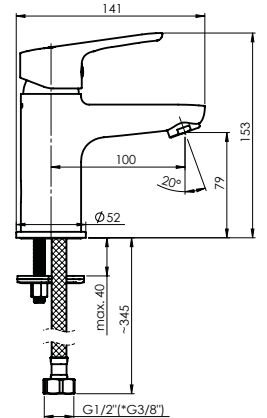

UNO-18

Washbasin faucet
1/2-N80001 | 3/8-N80101

Flow rate 4 – 5 l/min

Cartridge 35 mm

Connection hoses 40 cm, EPDM, stainless steel hose braiding

UNO-17

Washbasin faucet with bidet handshower
1/2-N70001 | 3/8-N70101

Flow rate 4 – 5 l/min

Cartridge 35 mm

Connection hoses 40 cm, 1/2", EPDM, stainless steel hose braiding

Set:

Shower hose 150 cm, PVC, biflex

Handshower Bidet, 1 function