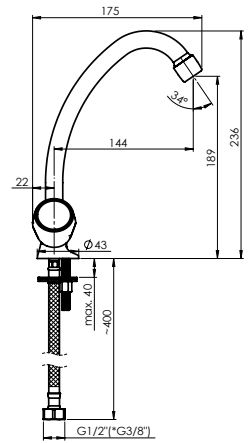

R-8 GLOBO

Kitchen faucet
1/2-R8J002 | 3/8-R8J102

Flow rate 7 – 8 l/min

Valve 1/2" (7x7)

Connection hoses 40 cm, EPDM, stainless steel
hose braiding

Warranty 2 years

R-6 ECO

Washbasin faucet for cold water
R66001

Flow rate 12 – 13 l/min

Valve 1/2" (7x7)

Warranty 2 years

R-9 ECO

Washbasin faucet for cold water
R93001

Flow rate 12 – 13 l/min

Valve 1/2" (7x7)

Spout **Brass**, 200 mm

Warranty 2 years

R-4 GLOBO

Washbasin faucet
R43002

Flow rate 7 – 8 l/min

Valve 1/2" (7x7)

Spout **Brass**, 200 mm