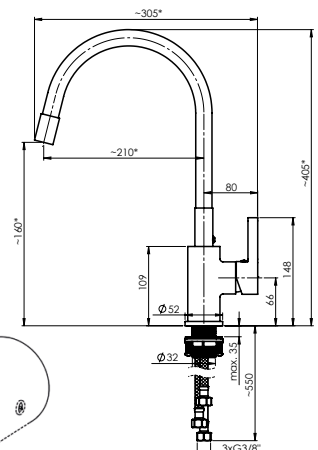

FLEXY-25 (WT)

FLEXY-25 (BK)

Kitchen faucet
(WT) 3/8-FL25178 (low pressure)
(BK) 3/8-FL25168 (low pressure)

Flow rate **low pressure**

Cartridge **35 mm (low pressure)**

Connection hoses **60 cm**

Spout **Black/white silicone, soft touch**

Coating **Chrome**

Colour **Chrome, white, black**