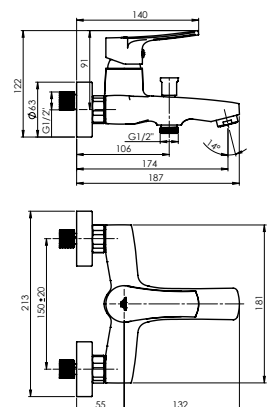

NICA-18

Washbasin faucet
1/2-NI80008 | 3/8-NI80108

Flow rate **5 l/min**

Cartridge **35 mm with upper sealing ring**

Connection hoses **60 cm, PEX, polyester hose braiding**

NICA-18/D

Washbasin faucet
1/2-NID0008 | 3/8-NID0108

Flow rate **5 l/min**

Cartridge **35 mm with upper sealing ring**

Connection hoses **60 cm, PEX, polyester hose braiding**

NICA-10

Bath faucet
NI10008

Flow rate **22.8 - 25.2 l/min**

Cartridge **35 mm**

Diverter type **Semi-automatic**

NICA-10/K

Bath faucet with shower set
NI10K08

Flow rate **22.8 - 25.2 l/min**

Cartridge **35 mm**

Diverter type **Semi-automatic**

Set:

Handshower Dora, Ø 110 mm, 5 functions

Shower hose 150 cm, stainless steel

Handshower holder Grand