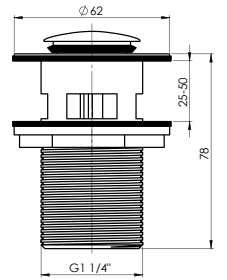

CLICK-CLACK WASTE 1 1/4"

710015

Material **Brass**
Warranty **2 years**