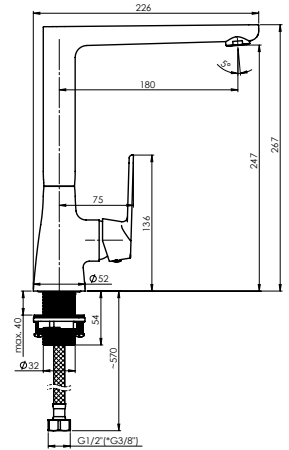

ELMA-33

Kitchen faucet
1/2-EL30008 | 3/8-EL30108

Flow rate **13.5 – 15.0 l/min**

Cartridge **35 mm**

Connection hoses **60 cm, PEX, polyester hose braiding**