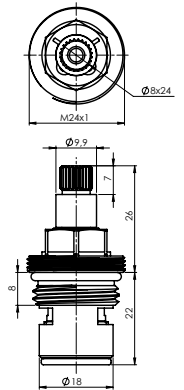

VALVE 1/2" CERAMIC CROSS (7x7) 180°

664028

Material Brass
Warranty 2 years