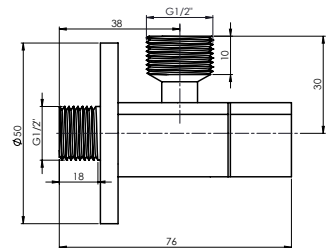

Material **Brass**
 Coating **Chrome**
 Warranty **2 years**

ANGLE VALVE M1/2"xM1/2"

(CERAMIC)

662014B

Material **Brass**
 Coating **Chrome**
 Warranty **2 years**

ANGLE VALVE M1/2"xM3/8"

(CERAMIC)

662017