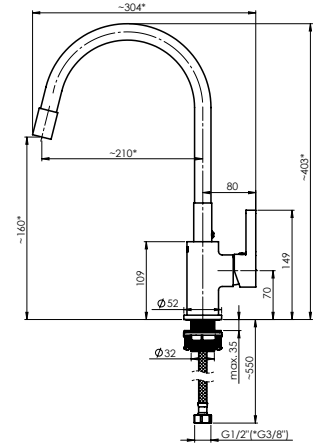

FLEXY-33 (BK)

Kitchen faucet
1/2-FL30068 | 3/8-FL30168

Flow rate **13.5 – 15.0 l/min**

Cartridge **35 mm**

Connection hoses **60 cm, PEX, polyester hose braiding**

Spout **Black silicone, soft touch**

Coating **Chrome**

Colour **Chrome, black**