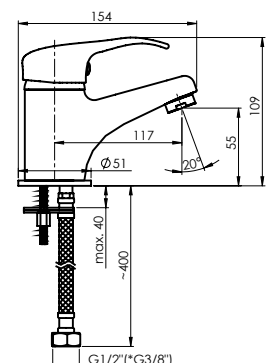

OPTIMA-18

Washbasin faucet
1/2-O80008 | 3/8-O80108

Flow rate 4 – 5 l/min
Cartridge 35 mm
Connection hoses 40 cm, EPDM, stainless steel hose braiding