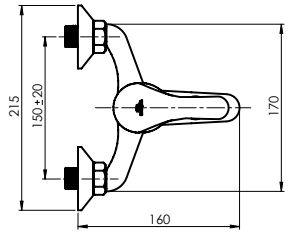

Cartridge **35 mm**

Diverter type **Mechanical**

Set:

Handshower Kobra, Ø 66 mm, 1 function

Shower hose 150 cm, stainless steel

OPTIMA-12/C

Bath faucet with shower set
O2CK08

Flow rate **16 – 18 l/min**