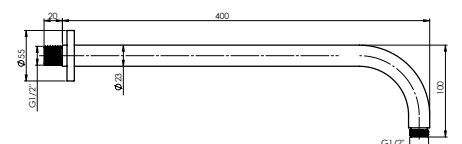

SHOWER HEAD ARM (BK)

622903B

Material **Brass**

Coating **RubiCoat**

Colour **Matt black**

Warranty **2 years**