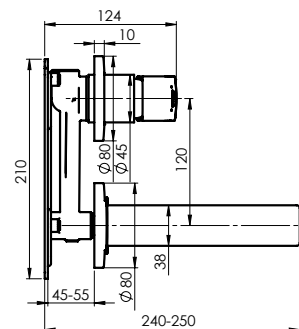

NEW

MODENA-1F

Concealed washbasin faucet
PM0017

Flow rate **8 l/min**

Cartridge **35 mm Citec**

Adjustable aerator allows to control water flow direction:

MODENA-18

Washbasin faucet
1/2-MD80008 | 3/8-MD80108

Flow rate **7.5-9 l/min**

Cartridge **35 mm**

Connection hoses **60 cm, PEX, polyester hose braiding**

MODENA-18/D

Washbasin faucet
1/2-MDD0008 | 3/8-MDD0108

Flow rate **7.5-9 l/min**

Cartridge **35 mm**

Connection hoses **60 cm, PEX, polyester hose braiding**