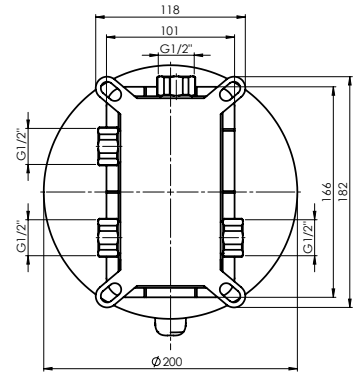

KUBO-2F-UNO SET

Concealed shower system, 2 functions
625015

Diverter type **Ceramic**

Set:

Handshower Airforce, Ø 100 mm,

3 functions

Shower hose 150 cm, PVC

Handshower holder Fix

Shower head River, Ø 250 mm, 1 function

Shower head arm 40 cm