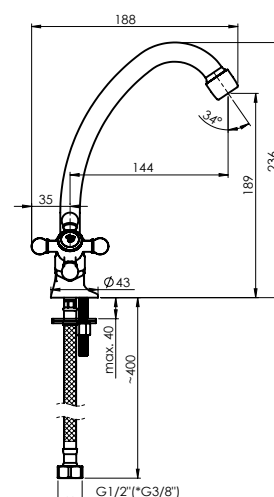

C-8 CROSS

Kitchen faucet
1/2-C8J006 | 3/8-C8J106

Flow rate 7 – 8 l/min

Valve 180° ceramic

Connection hoses 40 cm, EPDM, stainless steel hose braiding

Coating Chrome

Colour Chrome

Warranty 2 years