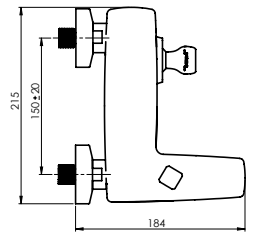

AERO-16

Bidet faucet
1/2-540051 | 3/8-540151

Flow rate **5 l/min**
Cartridge **35 mm**
Connection hoses **60 cm, PEX, polyester hose braiding**

AERO-10

Bath faucet
540030

Flow rate **15 l/min**
Cartridge **35 mm**
Diverter type **Automatic**

Adjustable aerator allows to control water flow direction:

AERO-12

Shower faucet
540031

Cartridge **35 mm**