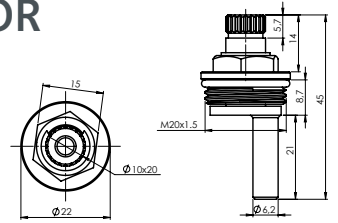

**SWITCHING ELEMENT FOR
FAUCET'S R-1 DIVERTER**

636515

Material Brass
Warranty 2 years

**DIVERTER SWITCHING
MECHANISM FOR
FAUCET R-1**

636517

Material Brass, plastic
Warranty 2 years