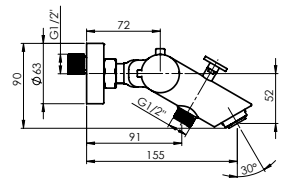

THERMO-10

Bath faucet
H10008

Flow rate 22.8 – 25.2 l/min
Diverter type **Semi-automatic**

THERMO-10/K

Bath faucet with shower set
H10L08

Flow rate 22.8 – 25.2 l/min
Diverter type **Semi-automatic**

Set:

- Handshower Slim, Ø 92 mm, 3 functions
- Shower hose 150 cm, PVC
- Handshower holder Fix