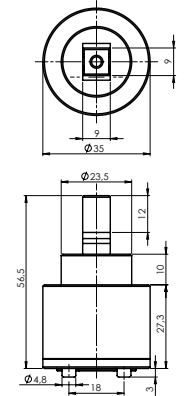

CARTRIDGE SEDAL-RUBINETA 35 mm

634007

Material Plastic / ceramic

Warranty 5 years