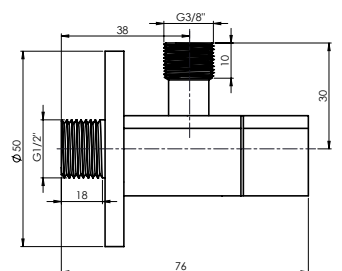

ANGLE VALVE M1/2"xM3/8"

(CERAMIC)

662017

Material **Brass**
Coating **Chrome**
Warranty **2 years**