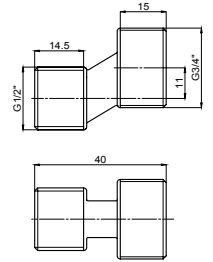

ECCENTRIC

636601

Material **Brass**
Coating **Nickel-plated brass**
Warranty **5 years**