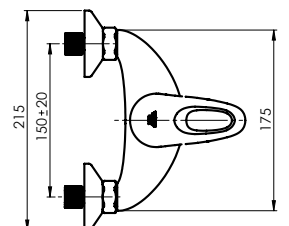

Y-12/G MARS

Bath faucet with shower set
Y2GK03

Flow rate 16 – 18 l/min

Cartridge 35 mm

Diverter type Ceramic 3/4"

Spout Brass, 300 mm

Set:

Handshower Kobra, Ø 66 mm, 1 function

Shower hose 150 cm, stainless steel

Handshower holder Grand

Y-12 MARS

Shower faucet
Y20003

Cartridge 35 mm

Y-12/K MARS

Shower faucet with shower set
Y20K03

Cartridge 35 mm

Set:

Handshower Kobra, Ø 66 mm, 1 function

Shower hose 150 cm, stainless steel

Handshower holder Grand