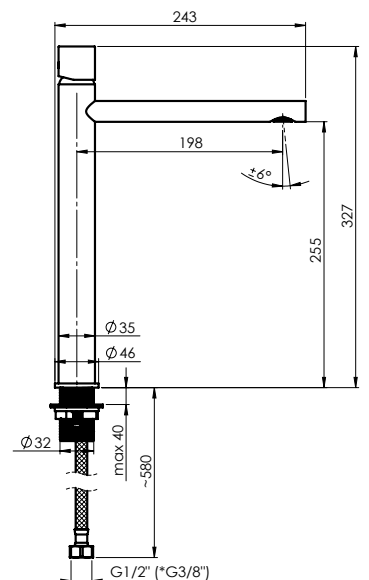

ETNA-18/D (BK)

Washbasin faucet
1/2-ETD0068 | 3/8-ETD0168

Flow rate **8 l/min**
Cartridge **25 mm**
Connection hoses **60 cm, PEX, polyester hose braiding**
Coating **Chrome / RubiCoat**
Colour **Chrome / matt black**
Warranty **5 years, 2 years for coating**