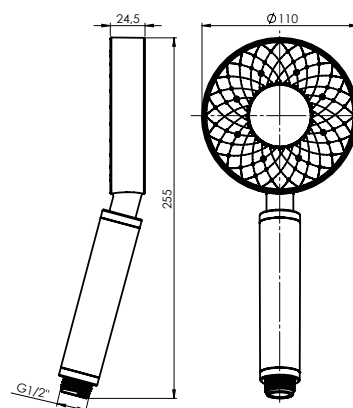

LUNA

Handshower
622143B

Anti-lime handshower with self-cleaning function

Functions 3

Diameter 110 mm

Flow rate 11,5 l/min at 3 Bar pressure

Material ABS-plastic

Colour Chrome, matt white

Warranty 2 years