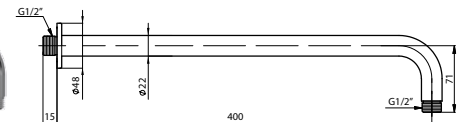

Handshower holder Fix

Shower head River, Ø 250 mm, 1 function

Shower head arm 40 cm

OLO (BK)+ULTRA-10 (SW) (DV3/4) (BK)

Shower system
625123

Set:

- Telescopic height-adjustable shower column OLO from stainless steel Ø25 - Ø22 mm
- Anti-lime shower head OLO (BK) Ø250 mm
- Anti-lime handshower LAVA (BK) Ø100 mm, 5 functions
- Height and tilt-adjustable handshower holder
- Shower hose 150 cm, matt black, PVC
- Shower faucet ULTRA-10 (SW) (DV3/4) (BK) with swivel spout-diverter (ceramic). Aerator Neoperl, flow rate 12 l/min