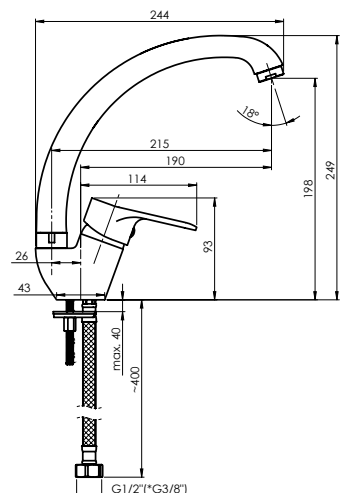

LUKA-33

Kitchen faucet
1/2-LU30008 | 3/8-LU30108

Flow rate **7 – 8 l/min**
Cartridge **35 mm**
Connection hoses **40 cm, EPDM, stainless steel hose braiding**
Coating **Chrome**
Colour **Chrome**
Warranty **5 years**