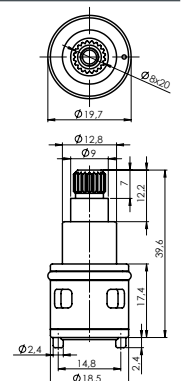

CARTRIDGE FOR DIVERTER
D18 mm (G3/4) N
634033

Material Plastic / ceramic
Warranty 5 years