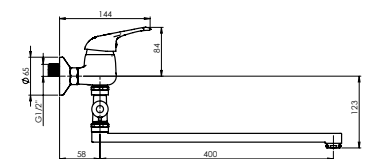

Cartridge **40 mm**

Diverter type **Ceramic 3/4"**

Spout **Brass, 400 mm**

Set:

Handshower Delta, Ø 70 mm, 3 functions

Shower hose 150 cm, stainless steel

Handshower holder Grand

P-12/G STAR