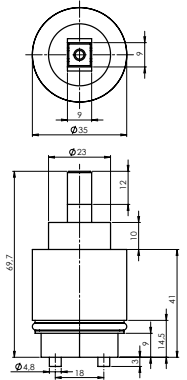

CARTRIDGE CITEC-RUBINETA 35 mm WITH DIFFUSER

634043

Material Plastic / ceramic

Warranty 5 years