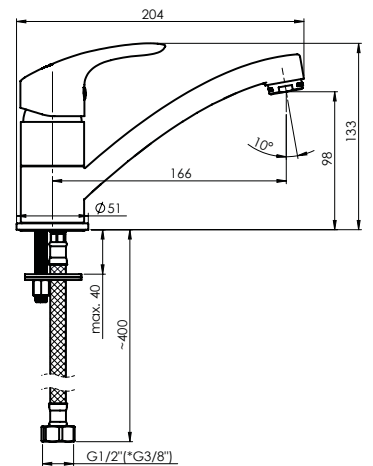

TORNADO-19

Washbasin faucet
1/2-TR90008 | 3/8-TR90108

Flow rate 12 – 13 l/min

Cartridge 35 mm

Connection hoses 40 cm, EPDM,
stainless steel hose braiding