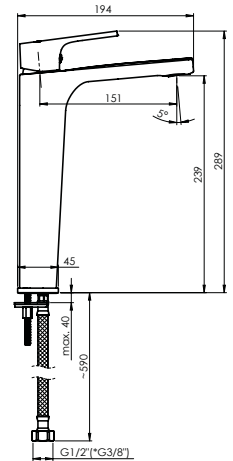

MODENA-18/D (BK)

Washbasin faucet
1/2-MDD0068 | 3/8-MDD0168

Flow rate **5 l/min**
Cartridge **35 mm**
Connection hoses **60 cm, PEX, polyester hose braiding**
Coating **RubiCoat**
Colour **Matt black**