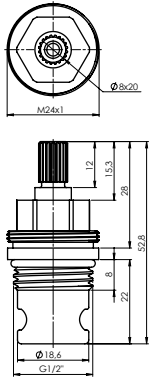

VALVE 1/2" 1/2" ECO CERAMIC CROSS (8x20) 270°

664129

Material Brass
Warranty 2 years

VALVE FOR DIVERTER (CERAMIC) M22x1,5 (8x20)

664131

Material Brass
Warranty 2 years