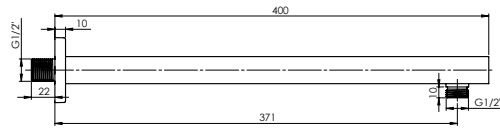

Shower hose 150 cm, PVC

Handshower holder

Shower head Olo, Ø 250 mm, 1 function

Shower head arm 40 cm

Spout 18.4 cm

Adjustable aerator allows to control water flow direction:

MODENA ^{NEW}

Strict and precise lines of the MODENA reflect harmony, stability and order. MODENA is the high-end quality. Now combined with concealed mounting technology.