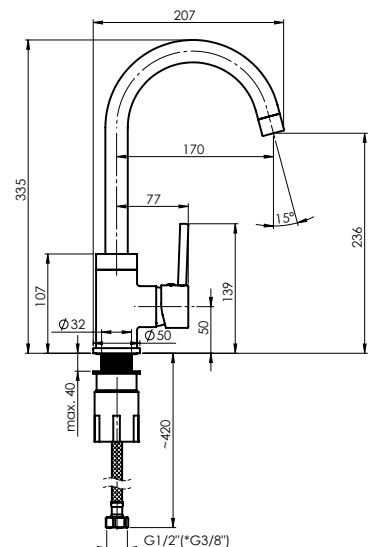

AXE-33 (BK2)

Kitchen faucet
1/2-AX300668 | 3/8-AX301668

Flow rate 12 – 13 l/min

Cartridge 35 mm

Connection hoses 45 cm, EPDM, stainless steel
hose braiding

Coating RubiCoat-E

Colour **Matt black**

AXE-33 (ST)

Kitchen faucet
1/2-AX30058 | 3/8-AX30158

Flow rate 12 – 13 l/min

Cartridge 35 mm

Connection hoses 45 cm, EPDM, stainless steel
hose braiding

Coating PVD

Colour **Stainless steel**

AXE-33 (BR)

Kitchen faucet
1/2-AX30098 | 3/8-AX30198

Flow rate 12 – 13 l/min

Cartridge 35 mm

Connection hoses 45 cm, EPDM, stainless steel
hose braiding

Coating PVD

Colour **Bronze**