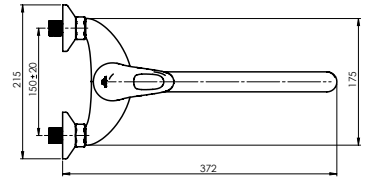

P-12/C STAR (20)

Bath faucet with shower set
P21K01

Flow rate **16 – 18 l/min**

Cartridge **40 mm**

Diverter type **Ceramic 3/4"**

Spout **Brass, 200 mm**

Set:

Handshower Delta, Ø 70 mm, 3 functions

Shower hose 150 cm, stainless steel

Handshower holder Grand