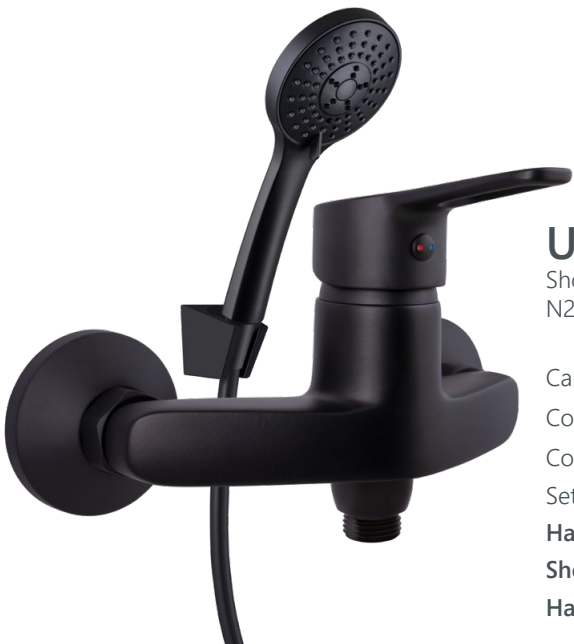

UNO-12/K (BK2)

Shower faucet with shower set
N20D661

Cartridge 35 mm

Coating RubiCoat

Colour Matt black

Set:

Handshower Lava (BK), Ø 100 mm, 5 functions

Shower hose 150 cm, PVC, matt black

Handshower holder Grand (BK)