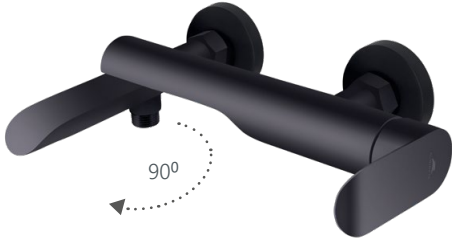

ULTRA-10 (SW) (BK)

Bath / shower faucet
U10P68

Flow rate 12 l/min

Cartridge 35 mm with diffuser

Diverter type Swivel spout-diverter (ceramic)

Coating RubiCoat-E

Colour Matt black