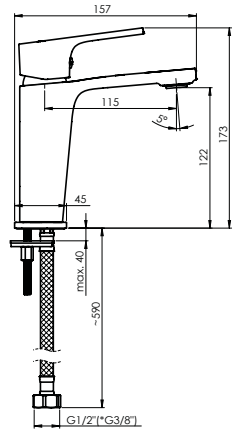

MODENA-18 (BK)

Washbasin faucet
1/2-MD80068 | 3/8-MD80168

Flow rate **5 l/min**
Cartridge **35 mm**
Connection hoses **60 cm, PEX, polyester hose braiding**
Coating **RubiCoat**
Colour **Matt black**