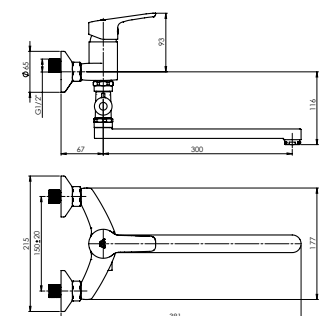

UNO-12/C

Bath faucet with shower set
N2CD01

Flow rate **16 – 18 l/min**
Cartridge **35 mm**
Diverter type **Ceramic 3/4"**
Spout **Brass, 300 mm**
Set:
Handshower Delta, $\varnothing$ 70 mm, 3 functions
Shower hose 150 cm, stainless steel
Handshower holder Grand