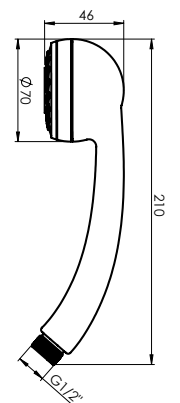

Functions 1

Diameter 70 mm

Flow rate 15 l/min at 3 Bar pressure

Material ABS-plastic

Colour Chrome, grey, blue

Warranty 2 years

FRESH-TOP

Shower head
622135P