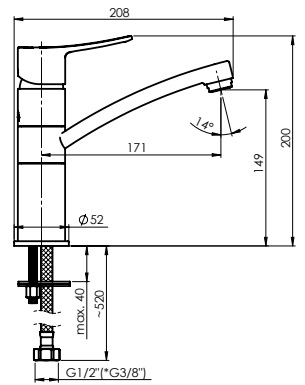

STATIC-19

Washbasin faucet
1/2-A90008 | 3/8-A90108

Flow rate **13.5 – 15.0 l/min**

Cartridge **35 mm**

Connection hoses **60 cm, PEX, polyester hose braiding**

STATIC-18

Washbasin faucet
1/2-A80008 | 3/8-A80108

Flow rate **5 l/min**

Cartridge **35 mm**

Connection hoses **60 cm, PEX, polyester hose braiding**

STATIC-17 (N)

Washbasin faucet with bidet handshower
1/2-A70008N | 3/8-A70108N

Flow rate **5 l/min**

Cartridge **35 mm**

Connection hoses **60 cm, PEX, polyester hose braiding**

Set:

Shower hose 125 cm, PVC

Handshower Bidet, 1 function