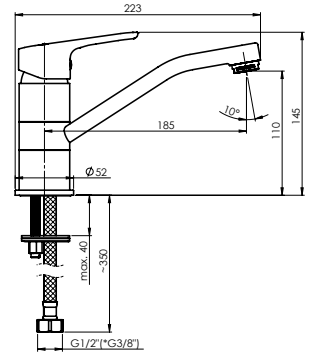

UNO-19

Washbasin faucet
1/2-N90001 | 3/8-N90101

Flow rate 12 – 13 l/min

Cartridge 35 mm

Connection hoses 40 cm, EPDM, stainless steel hose braiding