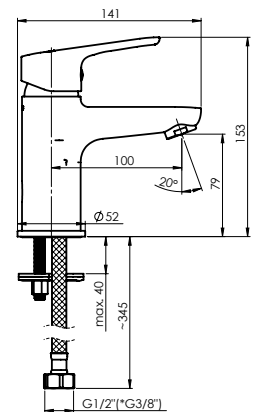

UNO-10/K (WT2)

Bath faucet with shower set
N10D671

Flow rate 16 – 18 l/min

Cartridge 35 mm

Diverter type **Mechanical**

Coating RubiCoat

Colour Matt white

Set:

Handshower Lava (WT), Ø 100 mm, 3 functions

Shower hose 150 cm, PVC, white

Handshower holder Grand (WT)