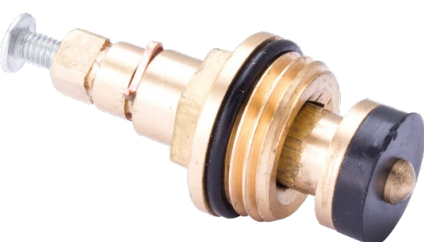

Material Brass
Warranty 2 years

VALVE 1/2" CROSS (8x24)

664006

Material Brass
Warranty 2 years

VALVE 1/2" (7x7)

664021

Material Brass
Warranty 2 years

VALVES