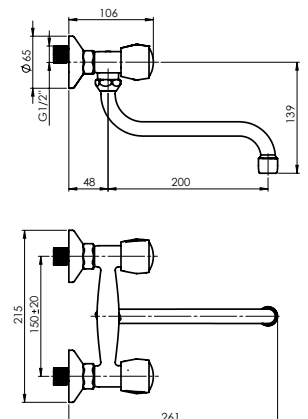

R-4 GLOBO

Washbasin faucet
R43002

Flow rate 7 – 8 l/min

Valve 1/2" (7x7)

Spout **Brass**, 200 mm