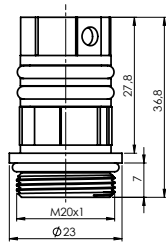

**INSERT FOR
SPOUT ELMA-33;
DELI-33**
636476P