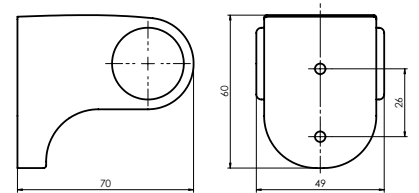

FIX

Handshower holder
623003B

Adjustable
Material **ABS-plastic**
Coating **Chrome**
Warranty **2 years**