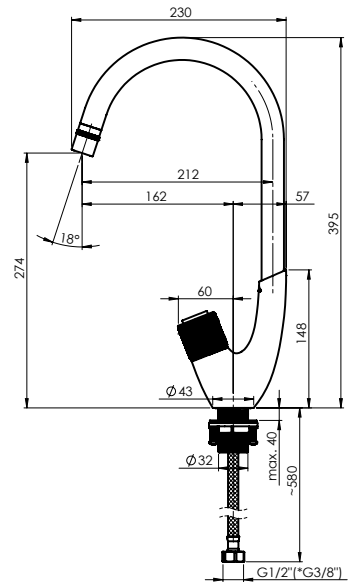

Flow rate 4 – 10 l/min, adjusted manually

Cartridge 35 mm

Connection hoses 60 cm, PEX, polyester hose braiding

Coating Chrome

Colour Chrome

SWAN-33 (BK)

Kitchen faucet
1/2-SW0068 | 3/8-SW0168

Flow rate 4 – 10 l/min, adjusted manually