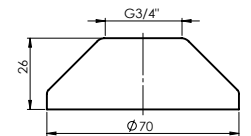

DECORATIVE LUX ECCENTRIC PLATE (CONICAL)

636653

Material **Brass**
Coating **Chrome**
Warranty **2 years**