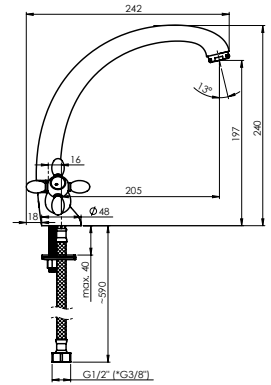

MILANO-8 (LUX)

Kitchen faucet
1/2-M8T006 | 3/8-M8T106

Flow rate 13.5 – 15 l/min

Valve 180° ceramic

Connection hoses 60 cm, PEX, polyester hose braiding