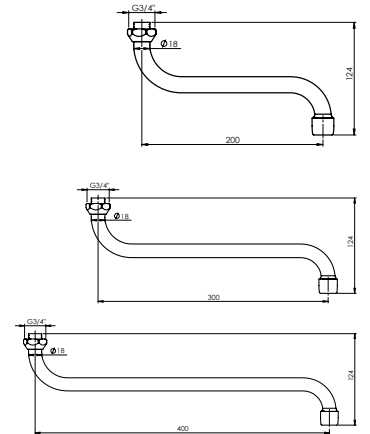

S 18x200/300/400 mm

Spout
633006 | 200 mm
633001 | 300 mm
633007 | 400 mm

Flow rate 16 – 18 l/min (633006 – Flow rate
7 – 8 l/min)
Material **Brass**
Coating **Chrome**
Warranty **2 years**