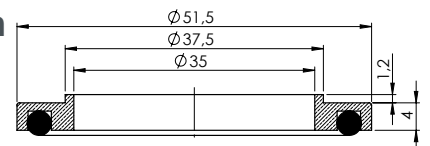

FAUCET BASE 51,5x35 mm

636048

Nica-18 Y-18
Luka-18 Y-33
Luka-33 R-8
Optima-33