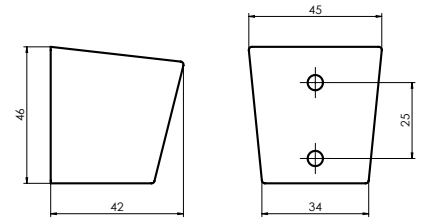

Stretches from 150 cm to 180 cm

Warranty **2 years**

GRAND

Handshower holder
623005P

Material **ABS-plastic**
Coating **Chrome**
Warranty **2 years**

GRAND (BK)

Handshower holder
623021P

Material **ABS-plastic**
Colour **Matt black**
Warranty **2 years**