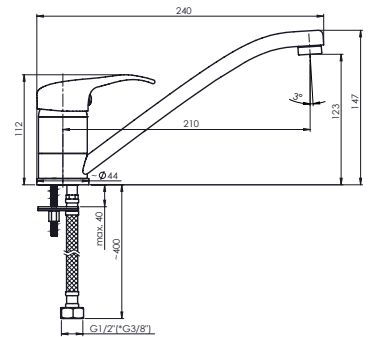

OPTIMA-33

Kitchen faucet
1/2-O30008 | 3/8-O30108

Flow rate 7 – 8 l/min
Cartridge 35 mm
Connection hoses 40 cm, EPDM, stainless steel hose braiding

OPTIMA-20

Kitchen faucet
1/2-O00008 | 3/8-O00108

Flow rate 12 – 13 l/min
Cartridge 35 mm
Connection hoses 40 cm, EPDM, stainless steel hose braiding

OPTIMA-19

Washbasin faucet
1/2-O90008 | 3/8-O90108

Flow rate 4 – 5 l/min
Cartridge 35 mm
Connection hoses 40 cm, EPDM, stainless steel hose braiding

OPTIMA-18

Washbasin faucet
1/2-O80008 | 3/8-O80108

Flow rate 4 – 5 l/min
Cartridge 35 mm
Connection hoses 40 cm, EPDM, stainless steel hose braiding