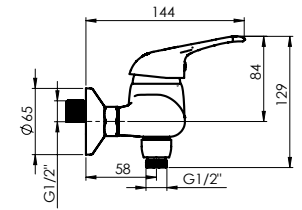

P-12/K STAR

Shower faucet with shower set
P20K01

Cartridge 40 mm

Set:

Handshower Delta, Ø 70 mm, 3 functions

Shower hose 150 cm, stainless steel

Handshower holder Grand