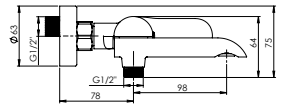

Coating RubiCoat-E

Colour Matt black

Set:

Handshower Lava (BK), Ø 100 mm, 5 functions

Shower hose 150 cm, PVC, matt black

Handshower holder Grand (BK)

ONYX BIDET

Material	Brass
Colour	Chrome
Cartridge	Citec (Spain)
Warranty	5 years