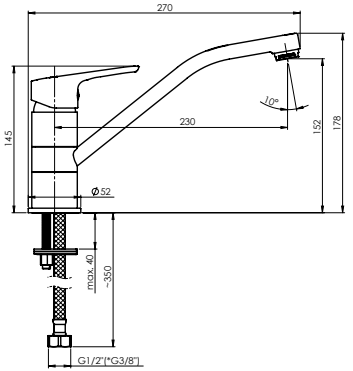

UNO-20

Kitchen faucet
1/2-N00001 | 3/8-N00101

Flow rate **12 – 13 l/min**
Cartridge **35 mm**
Connection hoses **40 cm, EPDM, stainless steel hose braiding**
Coating **Chrome**
Colour **Chrome**
Warranty **5 years**