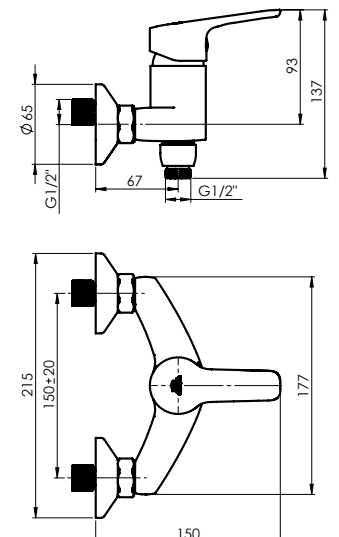

Set:

Handshower Lava (BK), Ø 100 mm, 5 functions

Shower hose 150 cm, PVC, matt black

Handshower holder Grand (BK)

TORNADO

TORNADO is a classic design complemented by soft, curved lines, offering both practicality and reliability.