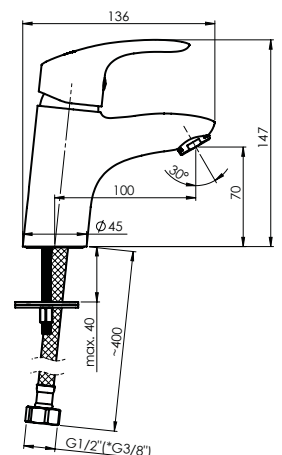

Cartridge 35 mm

Connection hoses 40 cm, EPDM,
stainless steel hose braiding

TORNADO-18

Washbasin faucet
1/2-TR80008 | 3/8-TR80108

Flow rate 4 – 5 l/min

Cartridge 35 mm

Connection hoses 45 cm, EPDM, stainless
steel hose braiding