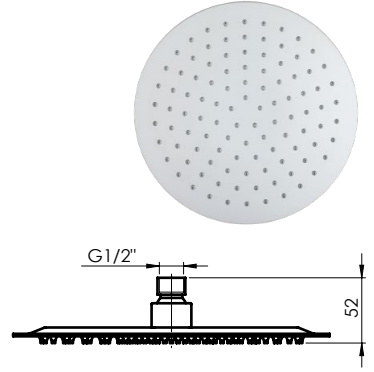

OLO ROUND 250 (S.S.)

Shower head
622079B

Anti-lime shower head from stainless steel (mirror polishing technology)

Functions 1

Diameter **250 mm**

Flow rate **14 l/min at 3 Bar pressure**

Warranty **5 years**