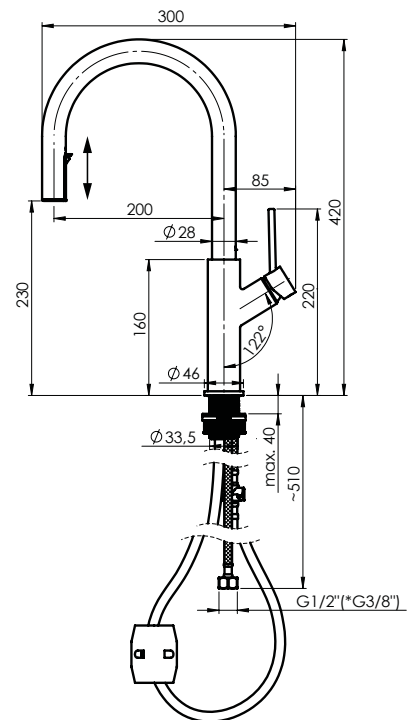

Flow rate 7 l/min

Cartridge 25 mm

Spout hose Nylon

Connection hoses 60 cm, PEX,
stainless steel hose braiding

Coating Chrome

Colour Chrome

BONA-33 PO (DG)

Kitchen faucet
1/2-BO330DG8 | 3/8-BO331DG8

Two-function pull-out spout:
regular/"rain"

Flow rate 7 l/min

Cartridge 25 mm

Spout hose Nylon

Connection hoses 60 cm, PEX, stainless
steel hose braiding

Coating PVD

Colour Brushed dim grey

BONA-35 PO