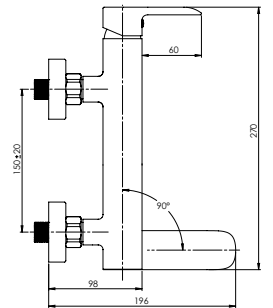

Coating RubiCoat-E

Colour Matt black

Set:

Handshower Lava (BK), Ø 100 mm, 5 functions

Shower hose 150 cm, PVC, matt black

Handshower holder Grand (BK)

ONYX BIDET

Material	Brass
Colour	Chrome
Cartridge	Citec (Spain)
Warranty	5 years