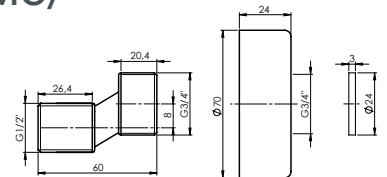

LUX ECCENTRIC WITH THERMO/ULTRA DECORATIVE PLATE

636652

Material **Brass**
Coating **Nickel-plated brass, chrome**
Warranty **5 years**