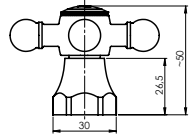

HANDLE CROSS 1/2" (7x7) RD

631226

Material **Zinc**
Coating **Chrome**
Warranty **2 years**