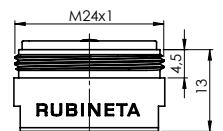

M24x1 SPIDER GREY Q13 (BK)

Aerator
636787B

Flow rate 12 – 13 l/min
Material Metal / plastic
Warranty 1 year