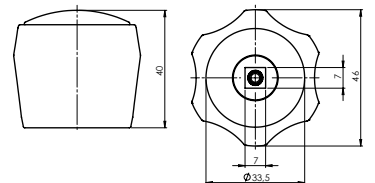

HANDLE ECO (7x7) BL

631321

Material **Plastic**
Coating **Chrome**
Warranty **2 years**