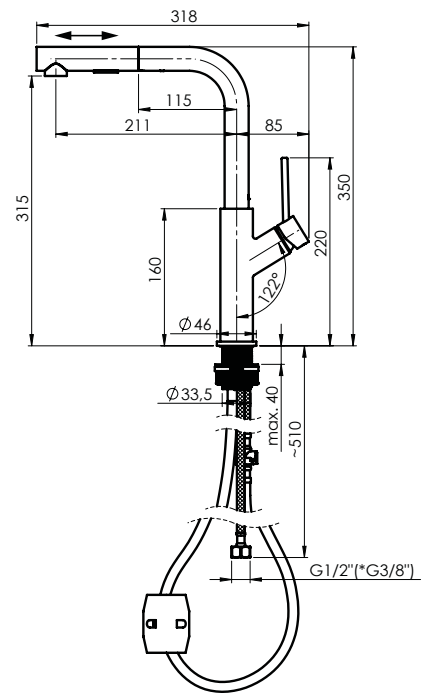

BONA-35 PO (BK)

Kitchen faucet
1/2-BO35068 | 3/8-BO35168

Two-function pull-out spout:
regular/"rain"

Flow rate **7 l/min**

Cartridge **25 mm**

Spout hose **Nylon**

Connection hoses **60 cm, PEX, stainless steel hose braiding**

Coating **RubiCoat**

Colour **Matt black**

Warranty **5 years, 2 years for coating**