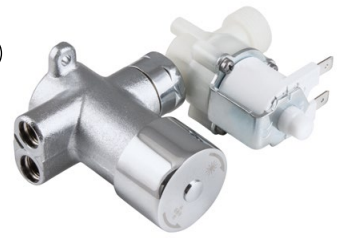

②

Extra reliable double-lock fixing

③

Hidden temperature regulator (mounted under the sink)

ECOSENS

Contactless washbasin faucet
1/2-540003 | 3/8-540005

Flow rate **1.9 l/min**

Connection hoses **30 cm, EPDM, stainless steel hose braiding**