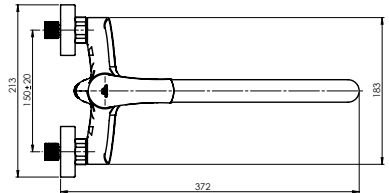

NICA-12

Shower faucet
NI20008

Cartridge 35 mm