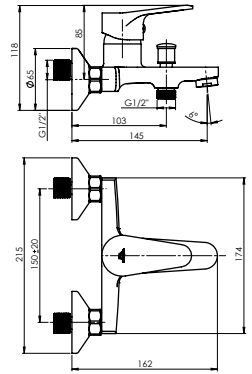

LUKA-10/K

Bath faucet with shower set
LU10K08

Flow rate 16 – 18 l/min
Cartridge 35 mm
Diverter type **Mechanical**

Set:
Handshower Oka, Ø 80 mm, 1 function
Shower hose 150 cm, stainless steel
Handshower holder Grand