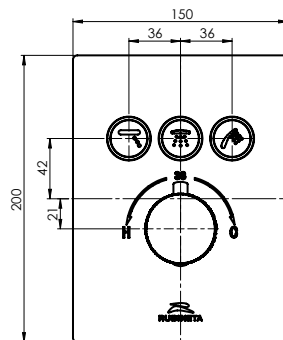

THERMO-3F

Concealed thermostatic shower faucet, 3 functions
PM0016