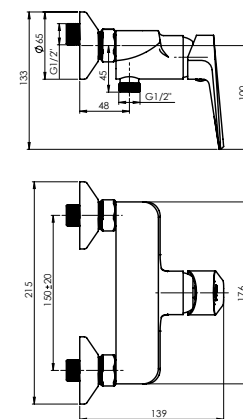

Diverter type **Swivel spout-diverter (ceramic)**

Set:

Handshower Dora, Ø 110 mm, 5 functions

Shower hose 150 cm, PVC

Handshower holder Fix

DELI-12

Shower faucet
D20008

Cartridge **35 mm**