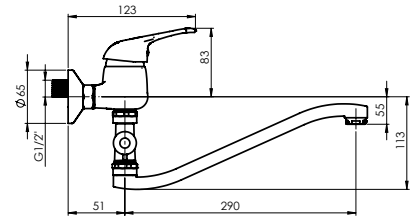

Cartridge 35 mm

Diverter type Ceramic 3/4"

Spout Brass, 300 mm

Set:

Handshower Kobra, Ø 66 mm, 1 function

Shower hose 150 cm, stainless steel

Handshower holder Grand

Y-12 MARS