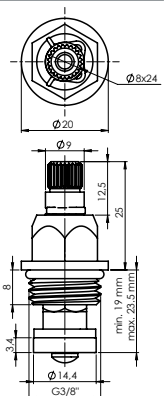

Material Brass
Warranty 2 years

VALVE 1/2" CROSS (8x24)

664006

Material Brass
Warranty 2 years

VALVE 1/2" (7x7)

664021

Material Brass
Warranty 2 years

VALVES