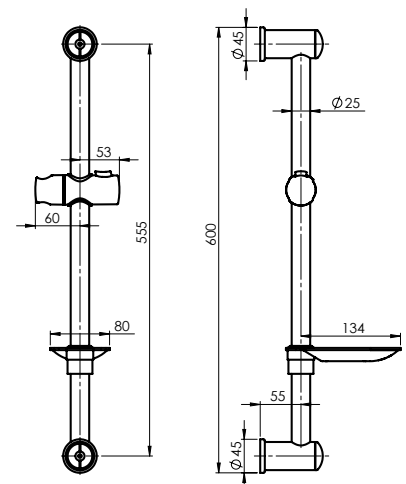

VARIANTA-DELTA

Shower set

Polished stainless steel shower rail:

- Ø 25 mm;
- Shower rail height 60 cm;
- Chrome-plated soap dish;
- Height and tilt-adjustable handshower holder.

Anti-lime handshower Delta:

- 3 functions;
- Ø 70 mm;
- Flow rate 9.2 l/min at 3 Bar pressure.

Shower hose 150 cm, stainless steel.

Warranty 5 years, 2 years for rail and accessories.