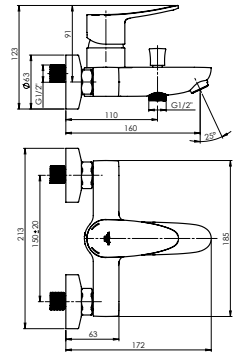

Connection hoses **60 cm, PEX, polyester hose braiding**

Set:

Shower hose 125 cm, PVC

Handshower Bidet, 1 function

STATIC-10

Bath faucet
A10008

Flow rate 22.8 - 25.2 l/min
Cartridge 35 mm
Diverter type **Automatic**