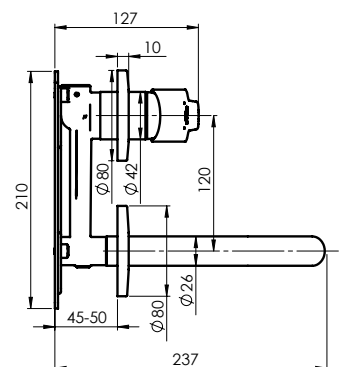

TORINO-1F

Concealed washbasin faucet
PM0009

Flow rate 13.5 – 15.0 l/min

Cartridge 35 mm

Coating **Chrome**

Colour **Chrome**

TORINO-1F (BK)

Concealed washbasin faucet
PM0010

Flow rate 13.5 – 15.0 l/min

Cartridge 35 mm

Coating **RubiCoat**

Colour **Black**

Warranty 5 years, 2 years for coating