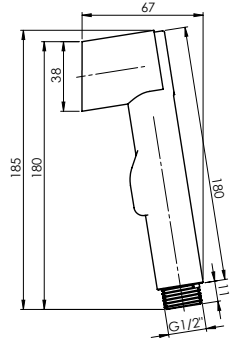

BIDET

Bidet handshower
622001P

Chrome-plated bidet handshower

Functions 1

Diameter **30 mm**

Flow rate **20 l/min at 3 Bar pressure**

Material **ABS-plastic**

Colour **Chrome, black**

Warranty **2 years**