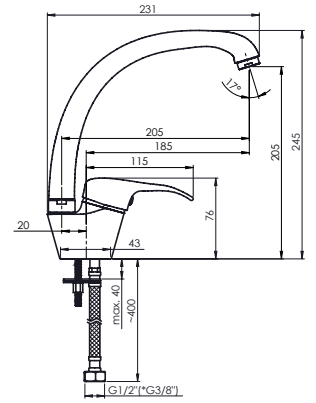

OPTIMA-33

Kitchen faucet
1/2-O30008 | 3/8-O30108

Flow rate 7 – 8 l/min
Cartridge 35 mm
Connection hoses 40 cm, EPDM, stainless steel hose braiding

OPTIMA-20

Kitchen faucet
1/2-O00008 | 3/8-O00108

Flow rate 12 – 13 l/min
Cartridge 35 mm
Connection hoses 40 cm, EPDM, stainless steel hose braiding