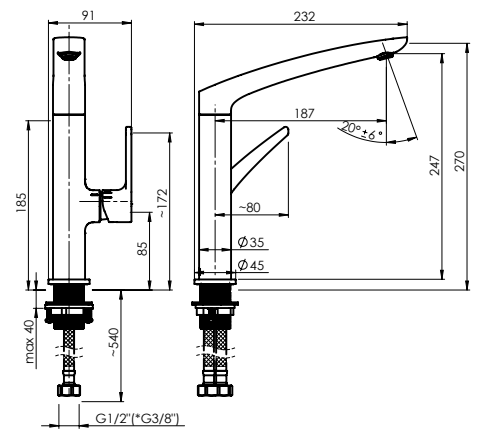

ULTIMA-33

Kitchen faucet
1/2-UL30008 | 3/8-UL30108

- Flow rate **8 l/min**
- Cartridge **25 mm**
- Connection hoses **60 cm, PEX, polyester hose braiding**
- Coating **Chrome**
- Colour **Chrome**