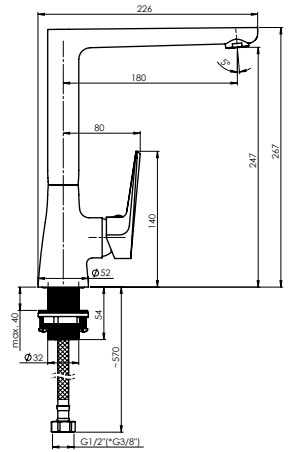

DELI-33

Kitchen faucet
1/2-D30008 | 3/8-D30108

Flow rate 13.5 – 15.0 l/min

Cartridge 35 mm

Connection hoses 60 cm, PEX, polyester hose braiding