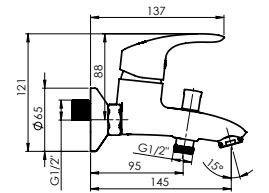

TORNADO-10/K

Bath faucet with shower set
TR10K08

Flow rate 16 – 18 l/min

Cartridge 35 mm

Diverter type Mechanical

Set:

Handshower Delta, Ø 70 mm, 3 functions

Shower hose 150 cm, stainless steel

Handshower holder Grand