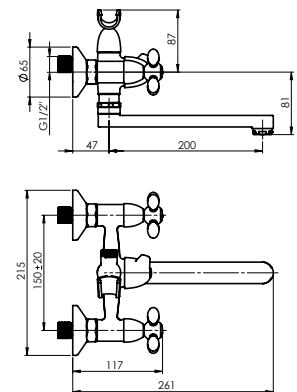

Valve 180° ceramic

Diverter type Ceramic

Spout Brass, 300 mm

Set:

Handshower Sweet, Ø 70 mm, 1 function

Shower hose 150 cm, stainless steel

MILANO-1 (C-20) (K)

Bath faucet with shower set
M11K06

Flow rate 22.8 - 25.2 l/min

Valve 180° ceramic

Diverter type Ceramic

Spout Brass, 200 mm

Set:

Handshower Sweet, Ø 70 mm, 1 function

Shower hose 150 cm, stainless steel

MILANO-1 (C) (K)