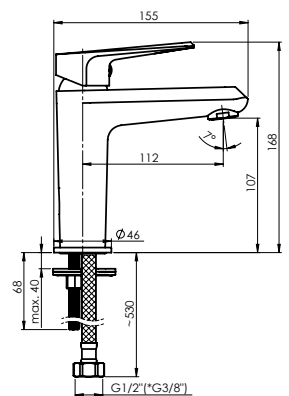

Cartridge 35 mm

Connection hoses 60 cm, PEX, polyester hose braiding

DELI-18

Washbasin faucet
1/2-D80008 | 3/8-D80108

Flow rate 5 l/min

Cartridge 35 mm

Connection hoses 60 cm, PEX, polyester hose braiding

DELI-10