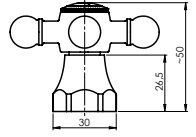

HANDLE CROSS 1/2" (7x7) BL

631326

Material **Zinc**
Coating **Chrome**
Warranty **2 years**

HANDLE STAR

631011

Material **Zinc**
Coating **Chrome**
Warranty **2 years**