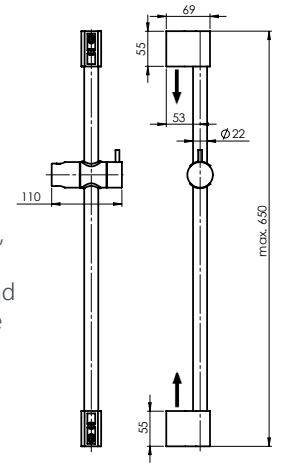

COMO (BK)

Shower sliding bar
621116B

- Black shower rail from stainless steel Ø22 mm, length 65 cm
- Shower rail brackets and handshower holder are made of plastic
- Adjustable mounting height

Warranty 2 years

LAGO

Shower sliding bar
621020B

- Chrome-plated shower rail from stainless steel Ø19 mm, length 70 cm
- Shower rail brackets and handshower holder are made of chromed plastic
- Plastic soap dish

Warranty 2 years