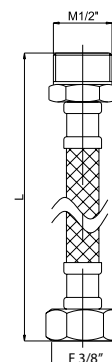

HIGH-PRESSURE HOSES