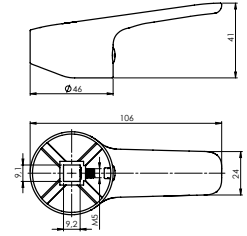

HANDLE STATIC

631070

Material **Zinc**
Coating **Chrome**
Warranty **2 years**