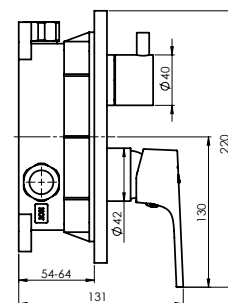

MODENA-2F

Concealed shower system
625049

Cartridge 35 mm Sedal

Diverter type Ceramic

Material Brass / stainless steel

Plastic concealed mounting box

Coating Chrome

Colour Chrome

Set:

Shower head Olo 250 (SQ), stainless steel

Shower head arm 40 cm

Handshower Dove, 1 function

Shower hose 150 cm, PVC

Handshower holder Grand