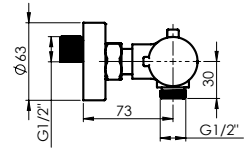

Set:

- Handshower Slim, Ø 92 mm, 3 functions
- Shower hose 150 cm, PVC
- Handshower holder Fix

THERMO-12

Shower faucet
H20008

THERMO-12/K

Shower faucet with shower set
H20L08

Set:

- Handshower Slim, Ø 92 mm, 3 functions
- Shower hose 150 cm, PVC
- Handshower holder Fix