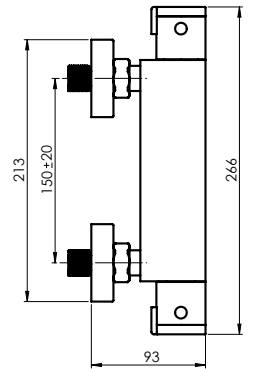

Set:

- Handshower Slim, Ø 92 mm, 3 functions
- Shower hose 150 cm, PVC
- Handshower holder Fix

THERMO-12

Shower faucet
H20008

THERMO-12/K

Shower faucet with shower set
H20L08

Set:

- Handshower Slim, Ø 92 mm, 3 functions
- Shower hose 150 cm, PVC
- Handshower holder Fix