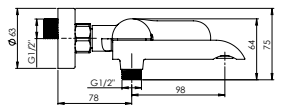

Cartridge **35 mm with diffuser**

Diverter type **Swivel spout-diverter (ceramic)**

Coating **Chrome**

Colour **Chrome**

Set:

Handshower Dora, Ø 110 mm, 5 functions

Shower hose 150 cm, PVC

Handshower holder Fix