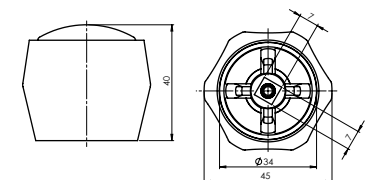

HANDLE GLOBO (8x24) BL

631302

Material **Zinc**
Coating **Chrome**
Warranty **2 years**