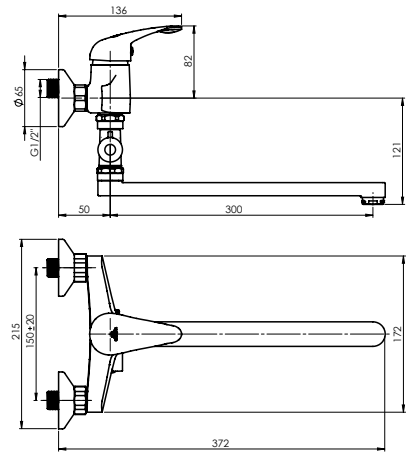

Handshower Delta, Ø 70 mm, 3 functions

Shower hose 150 cm, stainless steel

Handshower holder Grand

KAPRI-12/G

Bath faucet with shower set
K2GK08

Flow rate 16 – 18 l/min

Cartridge 35 mm

Diverter type Ceramic 3/4"