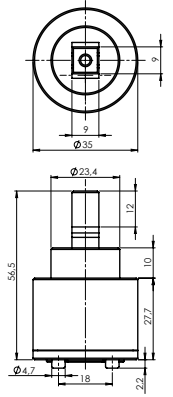

CARTRIDGE
RUBISTANDARD 35 mm
634004

Material Plastic / ceramic
Warranty 5 years