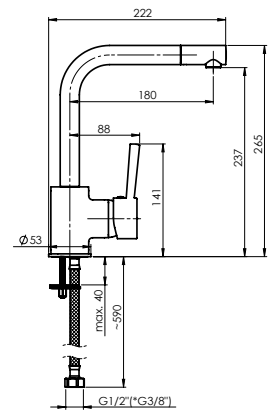

ULTRA-37

Kitchen faucet
1/2-U70008 | 3/8-U70108

Flow rate **13.5 – 15.0 l/min**

Cartridge **40 mm**

Connection hoses **60 cm, PEX, polyester hose braiding**

Coating **Chrome**

Colour **Chrome**