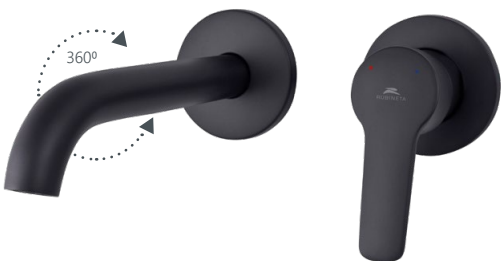

TORINO-1F (BK)

Concealed washbasin faucet
PM0010

Flow rate 13.5 – 15.0 l/min

Cartridge 35 mm

Coating **RubiCoat**

Colour **Black**

Warranty 5 years, 2 years for coating