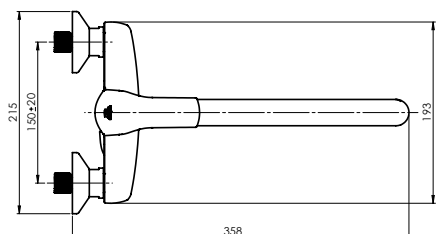

Flow rate 16 – 18 l/min

Cartridge 35 mm

Diverter type Ceramic

Spout Brass, 300 mm

Set:

Handshower Delta, Ø 70 mm, 3 functions
Shower hose 150 cm, stainless steel
Handshower holder Grand

VIGAS

VIGAS series is an example of classic and modern design, reflecting the combination of simplicity and elegance.