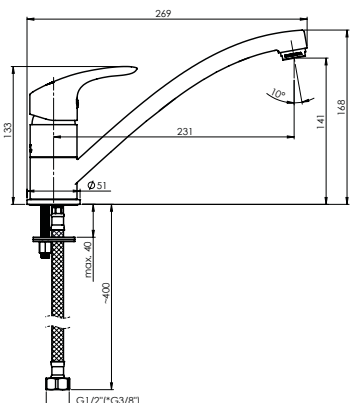

TORNADO-20

Kitchen faucet
1/2-TR00008 | 3/8-TR00108

Flow rate **12 – 13 l/min**
Cartridge **35 mm**
Connection hoses **40 cm, EPDM, stainless steel hose braiding**
Coating **Chrome**
Colour **Chrome**
Warranty **5 years**