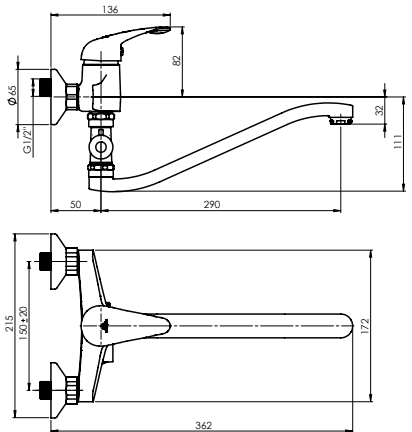

KAPRI-12/C

Bath faucet with shower set
K2CK08

Flow rate 16 – 18 l/min

Cartridge 35 mm

Diverter type Ceramic 3/4"

Spout Brass, 300 mm

Set:

Handshower Delta, Ø 70 mm, 3 functions

Shower hose 150 cm, stainless steel

Handshower holder Grand

KAPRI-12/G

Bath faucet with shower set
K2GK08

Flow rate 16 – 18 l/min

Cartridge 35 mm

Diverter type Ceramic 3/4"

Spout Brass, 300 mm

Set:

Handshower Delta, Ø 70 mm, 3 functions

Shower hose 150 cm, stainless steel

Handshower holder Grand

KAPRI-12/K

Shower faucet with shower set
K20K08

Cartridge 35 mm

Set:

Handshower Delta, Ø 70 mm, 3 functions

Shower hose 150 cm, stainless steel

Handshower holder Grand