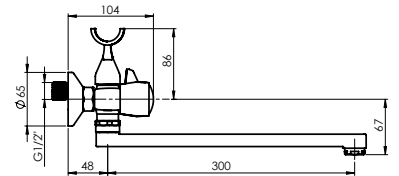

R-1 GLOBO (K)

Bath faucet with shower set
R1SK02

Flow rate 16 – 18 l/min

Valve 1/2" (7x7)

Diverter type **Mechanical**

Spout **Brass, 300 mm**

Set:

Handshower Kobra, Ø 66 mm, 1 function

Shower hose 150 cm, stainless steel

R-1 GLOBO (C) (K)

Bath faucet with shower set
R1CK02

Flow rate 16 – 18 l/min

Valve 1/2" (7x7)

Diverter type **Mechanical**

Spout **Brass, 300 mm**

Set:

Handshower Kobra, Ø 66 mm, 1 function

Shower hose 150 cm, stainless steel

R-5 GLOBO

Shower faucet with shower pipe
R50062

Valve 1/2" (7x7)

Warranty 5 years, 2 years for shower pipe