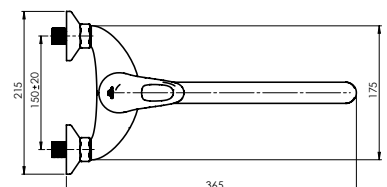

Y-10 MARS

Bath faucet
Y10003

Flow rate 16 – 18 l/min

Cartridge 35 mm

Diverter type **Mechanical**

Y-10/K MARS

Bath faucet with shower set
Y10K03

Flow rate 16 – 18 l/min

Cartridge 35 mm

Diverter type **Mechanical**

Set:

Handshower Kobra, Ø 66 mm, 1 function

Shower hose 150 cm, stainless steel

Handshower holder Grand

Y-14 MARS

Bath faucet
Y41003

Flow rate 16 – 18 l/min

Cartridge 35 mm

Spout **Brass, 200 mm**

Y-12/C MARS

Bath faucet with shower set
Y2CK03

Flow rate 16 – 18 l/min

Cartridge 35 mm

Diverter type **Ceramic 3/4"**

Spout **Brass, 300 mm**

Set:

Handshower Kobra, Ø 66 mm, 1 function

Shower hose 150 cm, stainless steel

Handshower holder Grand