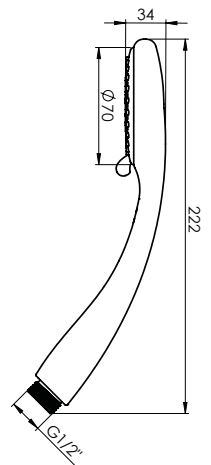

JET

Handshower
622006P

Chrome-plated anti-lime bidet handshower

Functions 2

Diameter 47 mm

Flow rate 14 l/min at 3 Bar pressure

Material ABS-plastic

Colour Chrome, black

Warranty 2 years