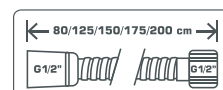

150 cm, (360°) (S.S.)

Double lock shower hose
600032B

Material **Stainless steel / EPDM rubber**

Coating **Polished stainless steel**

Stretches from 150 cm to 180 cm

Warranty **2 years**