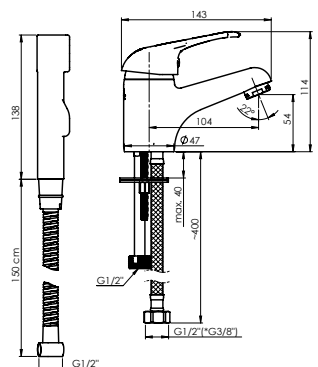

P-17 STAR

Washbasin faucet with bidet handshower
1/2-P70001 | 3/8-P70101

Flow rate 4 – 5 l/min

Cartridge 40 mm

Connection hoses 40 cm, EPDM, stainless steel hose braiding

Set:

Shower hose 150 cm, PVC, biflex

Handshower Bidet, 1 function