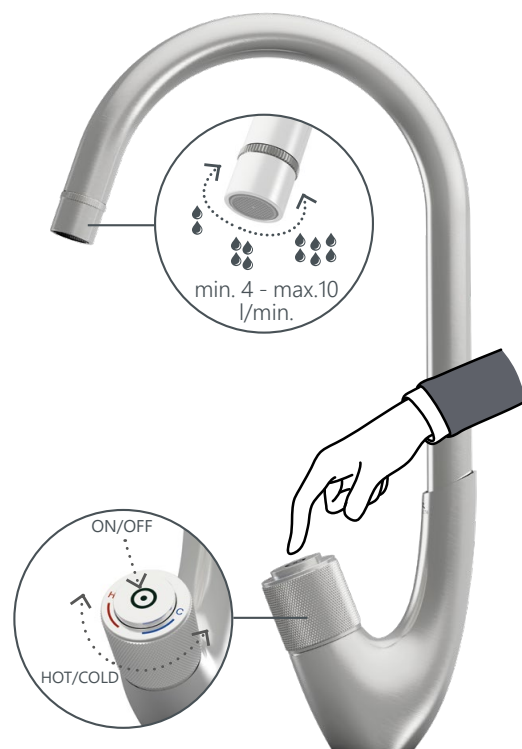

SWAN

These kitchen faucets are for those who are looking for the latest technologies. The unique water control system with a touch of a button! The water temperature can be easily adjusted with a special rotary knob. The water flow is easily regulated and fixed by turning the head of the aerator on the spout to the one side or another. The spout can be rotated 360°.

Material	Brass
Colour	Chrome, matt black, stainless steel
Cartridge	RubiClick
Aerator	Neoperl (Germany)
Connection hoses	Fliesser (Germany)
Warranty	5 years