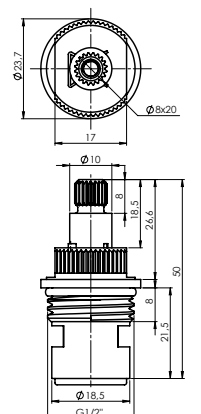

VALVE 1/2" 1/2" ECO CERAMIC CROSS (8x20) 270°

664129

Material Brass
Warranty 2 years

VALVE FOR DIVERTER (CERAMIC) M22x1,5 (8x20)

664131

Material Brass
Warranty 2 years

VALVE-DIVERTER (CERAMIC) FOR ULTRA-10 (SW) 90°

636553

Material Brass
Warranty 2 years

VALVE-DIVERTER (CERAMIC) FOR DELI-10 (SW) 90°

636561

Material Brass
Warranty 2 years

VALVE (CERAMIC) FOR THERMO-12 SQUARE

664148

Material Brass
Warranty 2 years