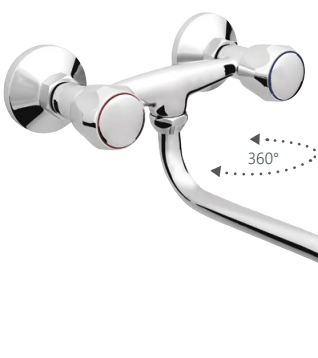

R-8 GLOBO

Kitchen faucet
1/2-R8J002 | 3/8-R8J102

Flow rate 7 – 8 l/min

Valve 1/2" (7x7)

Connection hoses 40 cm, EPDM, stainless steel
hose braiding

Warranty 2 years

R-6 ECO

Washbasin faucet for cold water
R66001

Flow rate 12 – 13 l/min

Valve 1/2" (7x7)

Warranty 2 years

R-9 ECO

Washbasin faucet for cold water
R93001

Flow rate 12 – 13 l/min

Valve 1/2" (7x7)

Spout **Brass**, 200 mm

Warranty 2 years

R-4 GLOBO

Washbasin faucet
R43002

Flow rate 7 – 8 l/min

Valve 1/2" (7x7)

Spout **Brass**, 200 mm