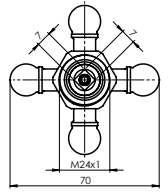

HANDLE CROSS 1/2" (7x7) RD

631226

Material **Zinc**
Coating **Chrome**
Warranty **2 years**