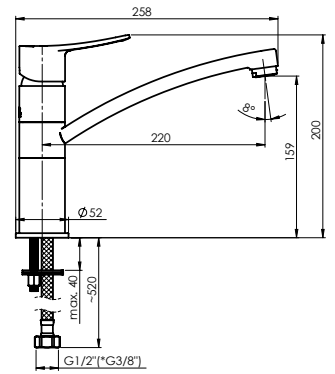

STATIC-20

Kitchen faucet
1/2-A00008 | 3/8-A00108

Flow rate **13.5 – 15.0 l/min**
Cartridge **35 mm**
Connection hoses **60 cm, PEX, polyester hose braiding**
Coating **Chrome**
Colour **Chrome**
Warranty **5 years**