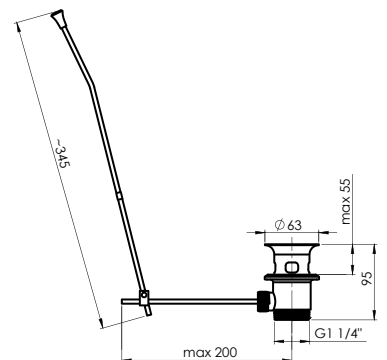

POP-UP WASTE

710000

Material **Plastic, zinc**
Warranty **2 years**

ANGLE VALVE M1/2"xM1/2"

662011B

Material **Brass**
 Coating **Chrome**
 Warranty **2 years**

ANGLE VALVE M1/2"xM3/4"

662012B