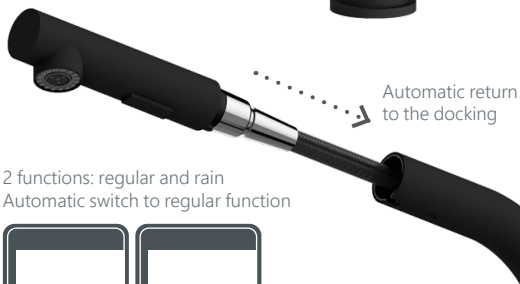

Kitchen faucet
1/2-BO35008 | 3/8-BO35108

Two-function pull-out spout:
regular/"rain"

Flow rate **7 l/min**

Cartridge **25 mm**

Spout hose **Nylon**

Connection hoses **60 cm, PEX, stainless steel hose braiding**

Coating **Chrome**

Colour **Chrome**

BONA-35 PO (BK)

Kitchen faucet
1/2-BO35068 | 3/8-BO35168

Two-function pull-out spout:
regular/"rain"

Flow rate **7 l/min**

Cartridge **25 mm**

Spout hose **Nylon**

Connection hoses **60 cm, PEX, stainless steel hose braiding**

Coating **RubiCoat**

Colour **Matt black**

Warranty **5 years, 2 years for coating**

BRUNO-21 PO

Kitchen faucet
1/2-BR21008 | 3/8-BR21108

Two-function pull-out spout:
regular/"rain"