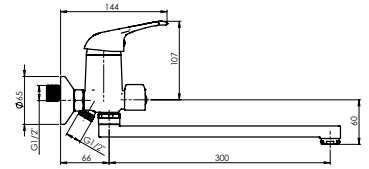

P-12/C STAR

Bath faucet with shower set
P2CK01

Flow rate **16 – 18 l/min**

Cartridge **40 mm**

Diverter type **Ceramic 3/4"**

Spout **Brass, 300 mm**

Set:

Handshower Delta, Ø 70 mm, 3 functions

Shower hose 150 cm, stainless steel

Handshower holder Grand