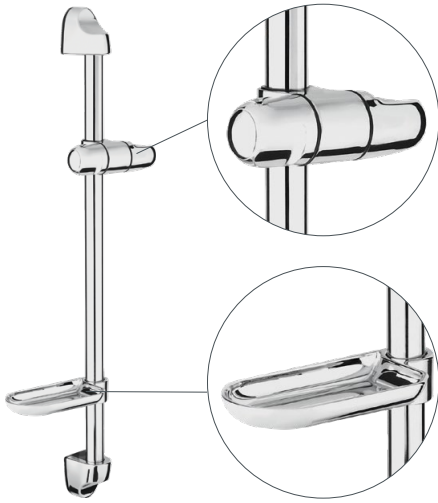

Warranty 2 years

LAGO

Shower sliding bar
621020B

- Chrome-plated shower rail from stainless steel Ø19 mm, length 70 cm
- Shower rail brackets and handshower holder are made of chromed plastic
- Plastic soap dish

Warranty 2 years

ACCORD

Shower sliding bar
621001B

- Chrome-plated shower rail from brass Ø25 mm, length 86,5 cm
- Shower rail brackets and handshower holder are made of chromed plastic
- Chrome-plated soap dish

Warranty 2 years

BORA

Shower sliding bar
621002B

- Chrome-plated rail from stainless steel
Ø25 mm, length 63 cm
- Shower rail brackets and handshower holder
are made of chromed plastic
- Chrome-plated soap dish

Warranty 2 years

PRACTIC

Shower sliding bar
621009B

- Chrome-plated rail from stainless steel Ø18 mm,
length 55 cm
- Shower rail brackets and handshower holder are
made of chromed plastic
- Plastic soap dish