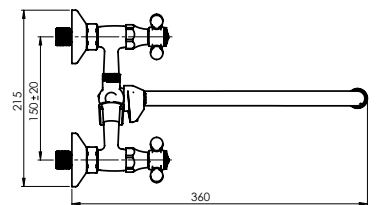

Handshower Kobra, Ø 66 mm, 1 function

Shower hose 150 cm, stainless steel

C-1 CROSS (C) (K)

Bath faucet with shower set
C1CK06

Flow rate 16 – 18 l/min

Valve 180° ceramic

Diverter type Mechanical

Spout Brass, 300 mm