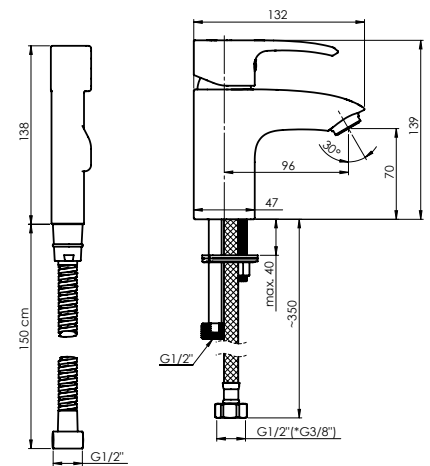

Flow rate 4 – 5 l/min
Cartridge 35 mm
Connection hoses 40 cm, EPDM, stainless steel hose braiding
Coating Chrome
Colour Chrome

Set:
Shower hose 150 cm, PVC, biflex
Handshower Bidet, 1 function

TRENTO-10/K