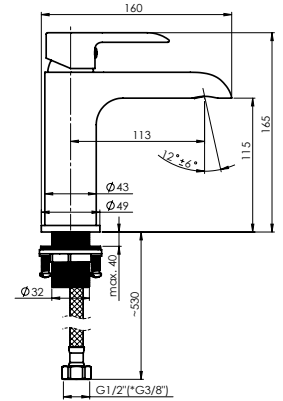

ULTRA-18 (N)

Washbasin faucet
1/2-U80008N | 3/8-U80108N

Flow rate **5 l/min**
Cartridge **35 mm**
Connection hoses **60 cm, PEX, polyester hose braiding**
Coating **Chrome**
Colour **Chrome**