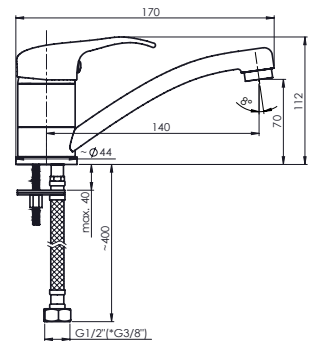

OPTIMA-19

Washbasin faucet
1/2-O90008 | 3/8-O90108

Flow rate 4 – 5 l/min
Cartridge 35 mm
Connection hoses 40 cm, EPDM, stainless steel hose braiding