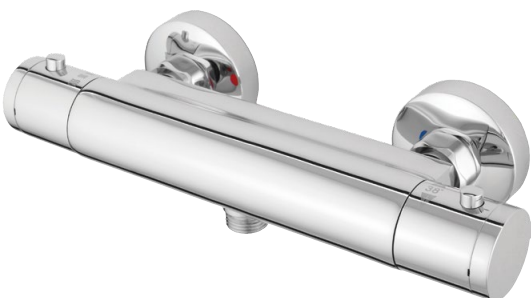

Set:

- Handshower Slim, Ø 92 mm, 3 functions
- Shower hose 150 cm, PVC
- Handshower holder Fix

THERMO-12

Shower faucet
H20008

THERMO-12/K

Shower faucet with shower set
H20L08

Set:

- Handshower Slim, Ø 92 mm, 3 functions
- Shower hose 150 cm, PVC
- Handshower holder Fix