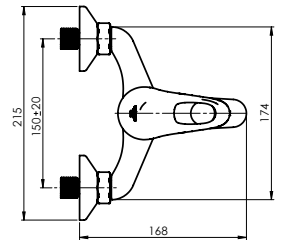

P-10/K STAR

Bath faucet with shower set
P10K01

Flow rate **16 – 18 l/min**
Cartridge **40 mm**
Diverter type **Mechanical**
Set:
Handshower Delta, Ø 70 mm, 3 functions
Shower hose 150 cm, stainless steel
Handshower holder Grand

P-14 STAR

Bath faucet
P41001

Flow rate **16 – 18 l/min**
Cartridge **40 mm**
Spout **Brass, 200 mm**