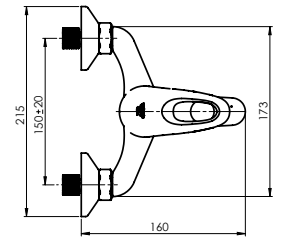

Y-10/K MARS

Bath faucet with shower set
Y10K03

Flow rate 16 – 18 l/min

Cartridge 35 mm

Diverter type **Mechanical**

Set:

Handshower Kobra, Ø 66 mm, 1 function

Shower hose 150 cm, stainless steel

Handshower holder Grand