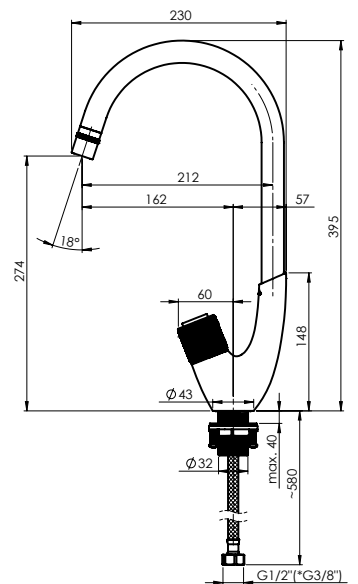

Flow rate 4 – 10 l/min, adjusted manually

Cartridge 35 mm

Connection hoses 60 cm, PEX, polyester hose braiding

Coating Chrome

Colour Chrome

SWAN-33 (BK)

Kitchen faucet
1/2-SW0068 | 3/8-SW0168

Flow rate 4 – 10 l/min, adjusted manually

Cartridge 35 mm

Connection hoses 60 cm, PEX, polyester hose braiding

Coating RubiCoat-E

Colour Matt black

SWAN-33 (ST)

Kitchen faucet
1/2-SW0058 | 3/8-SW0158

Flow rate 4 – 10 l/min, adjusted manually

Cartridge 35 mm