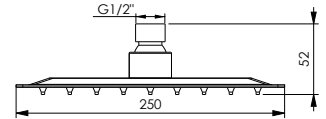

THERMO-2F-OLO (SQ)

Concealed shower system, 2 functions
625039

Material **Brass / stainless steel**

Set:

Handshower Dove, 1 function

Shower hose 150 cm, PVC

Handshower holder

Shower head Olo, Ø 250 mm, 1 function

Shower head arm 40 cm