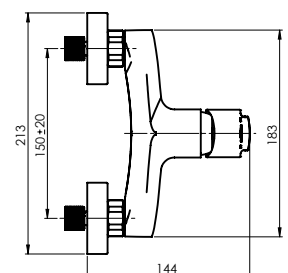

NICA-11/C

Bath faucet with shower set
NI11CK08

Flow rate 22.8 - 25.2 l/min

Cartridge 35 mm

Diverter type Ceramic

Spout Brass, 300 mm

Set:

Handshower Dora, Ø 110 mm, 5 functions

Shower hose 150 cm, stainless steel

Handshower holder Grand

NICA-12

Shower faucet
NI20008

Cartridge 35 mm

NICA-12/K

Shower faucet with shower set
NI20K08

Cartridge 35 mm

Set:

Handshower Dora, Ø 110 mm, 5 functions

Shower hose 150 cm, stainless steel

Handshower holder Grand