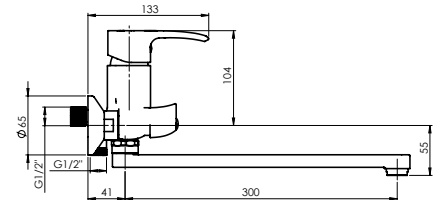

TRENTO-11/C

Bath faucet with shower set
TN11CK08

Flow rate 16 – 18 l/min

Cartridge 35 mm

Diverter type Ceramic

Spout Brass, 300 mm

Set:

Handshower Delta, Ø 70 mm, 3 functions
Shower hose 150 cm, stainless steel
Handshower holder Grand

TRENTO-12/C

Bath faucet with shower set
TN2CK08

Flow rate 16 – 18 l/min

Cartridge 35 mm

Diverter type Ceramic

Spout Brass, 300 mm

Set:

Handshower Delta, Ø 70 mm, 3 functions
Shower hose 150 cm, stainless steel
Handshower holder Grand