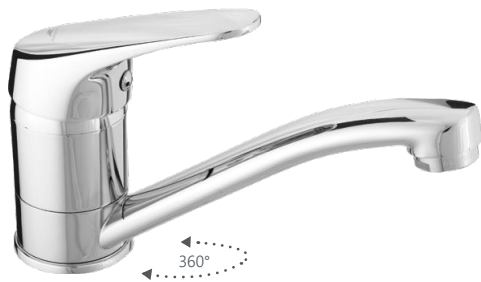

VIGAS-33

Kitchen faucet
1/2-VG30008 | 3/8-VG30108

Flow rate 7 – 8 l/min
Cartridge 40 mm
Connection hoses 40 cm, EPDM, stainless steel hose braiding

VIGAS-20

Kitchen faucet
1/2-VG00008 | 3/8-VG00108

Flow rate 12 – 13 l/min
Cartridge 40 mm
Connection hoses 40 cm, EPDM, stainless steel hose braiding

VIGAS-19

Washbasin faucet
1/2-VG90008 | 3/8-VG90108

Flow rate 12 – 13 l/min
Cartridge 40 mm
Connection hoses 40 cm, EPDM, stainless steel hose braiding

VIGAS-18

Washbasin faucet
1/2-VG80008 | 3/8-VG80108

Flow rate 4 – 5 l/min
Cartridge 40 mm
Connection hoses 40 cm, EPDM, stainless steel hose braiding