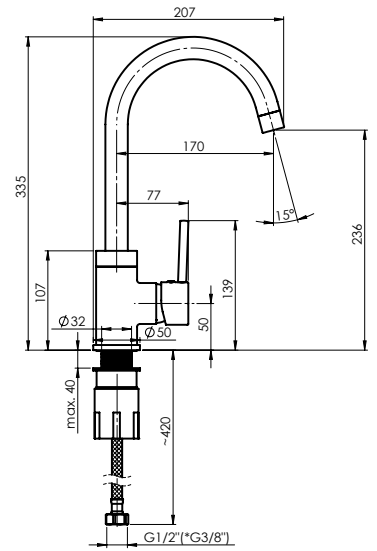

Flow rate 12 – 13 l/min

Cartridge 35 mm

Connection hoses 45 cm, EPDM, stainless steel
hose braiding

Coating **Chrome**

Colour **Chrome**

AXE-33 (BK)

Kitchen faucet
1/2-AX30068 | 3/8-AX30168

Flow rate 12 – 13 l/min