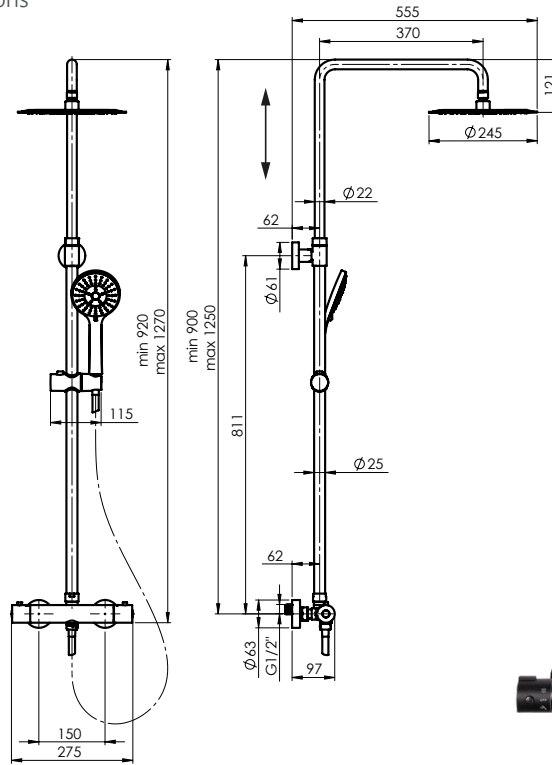

OLO (BK) + THERMO-15 (BK)

Shower system
625038

Set:

- Telescopic height-adjustable shower column OLO from stainless steel $\varnothing 25$ - $\varnothing 22$ mm
- Anti-lime shower head OLO (BK) $\varnothing 245$ mm
- Anti-lime handshower LAVA (BK) $\varnothing 100$ mm, 5 functions
- Height and tilt-adjustable handshower holder
- Shower hose 150 cm, matt black, PVC
- Thermostatic shower faucet THERMO-15 (BK)

Coating **RubiCoat-E**

Colour **Matt black**

Warranty **5 years, 2 years**
for column and accessories