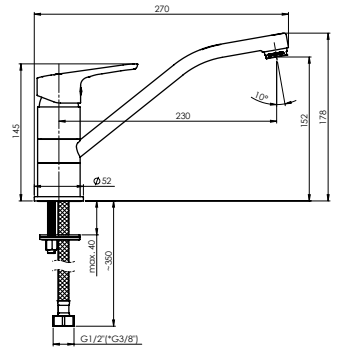

UNO-20

Kitchen faucet
1/2-N00001 | 3/8-N00101

Flow rate 12 – 13 l/min

Cartridge 35 mm

Connection hoses 40 cm, EPDM, stainless steel hose braiding

UNO-19

Washbasin faucet
1/2-N90001 | 3/8-N90101

Flow rate 12 – 13 l/min

Cartridge 35 mm

Connection hoses 40 cm, EPDM, stainless steel hose braiding

UNO-18

Washbasin faucet
1/2-N80001 | 3/8-N80101

Flow rate 4 – 5 l/min

Cartridge 35 mm

Connection hoses 40 cm, EPDM, stainless steel hose braiding

UNO-17

Washbasin faucet with bidet handshower
1/2-N70001 | 3/8-N70101

Flow rate 4 – 5 l/min

Cartridge 35 mm

Connection hoses 40 cm, 1/2", EPDM, stainless steel hose braiding

Set:

Shower hose 150 cm, PVC, biflex

Handshower Bidet, 1 function