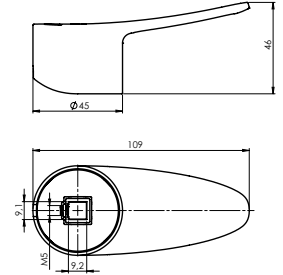

631068

Material **Zinc**
Coating **Chrome**
Warranty **2 years**

HANDLE STATIC

631070

Material **Zinc**
Coating **Chrome**
Warranty **2 years**

HANDLE VITO

631071

Material **Zinc**
Coating **Chrome**
Warranty **2 years**