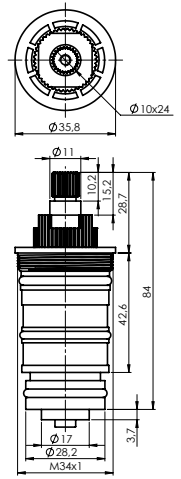

THERMOSTATIC VALVE FOR THERMO-12 SQUARE

636560

Material Plastic, copper
Warranty 2 years