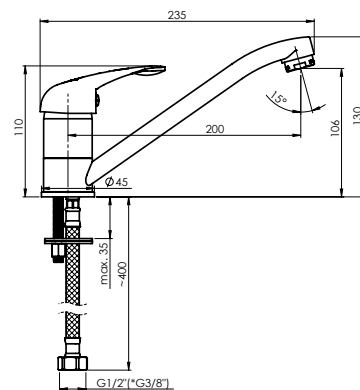

KAPRI-20

Kitchen faucet
1/2-K00008 | 3/8-K00108

Flow rate 12 – 13 l/min

Cartridge 35 mm

Connection hoses 40 cm, EPDM, stainless steel hose braiding

Coating Chrome

Colour Chrome

Warranty 5 years