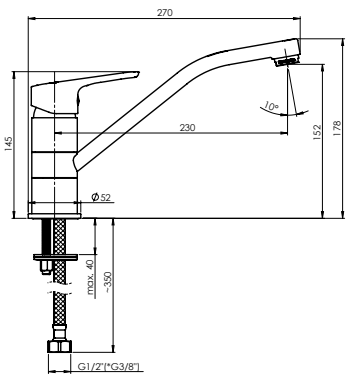

UNO-20 (WT2)

Kitchen faucet
1/2-N000671 | 3/8-N001671

Flow rate **12 – 13 l/min**
Cartridge **35 mm**
Connection hoses **40 cm, EPDM, stainless steel hose braiding**
Coating **RubiCoat**
Colour **White**
Warranty **5 years, 2 years for coating**