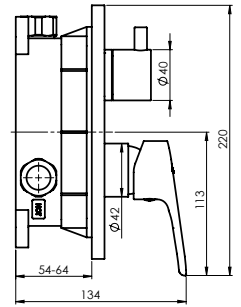

KUBO-2F-UNO SET

Concealed shower system, 2 functions
625015

Diverter type **Ceramic**

Set:

Handshower Airforce, Ø 100 mm,

3 functions

Shower hose 150 cm, PVC

Handshower holder Fix

Shower head River, Ø 250 mm, 1 function

Shower head arm 40 cm