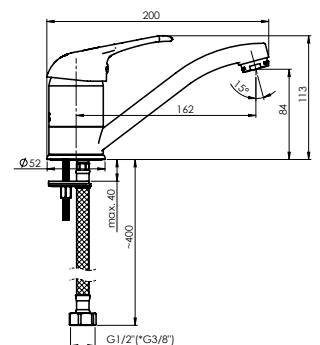

P-19 STAR

Washbasin faucet
1/2-P90001 | 3/8-P90101

Flow rate 12 – 13 l/min
Cartridge 40 mm
Connection hoses 40 cm, EPDM, stainless steel hose braiding