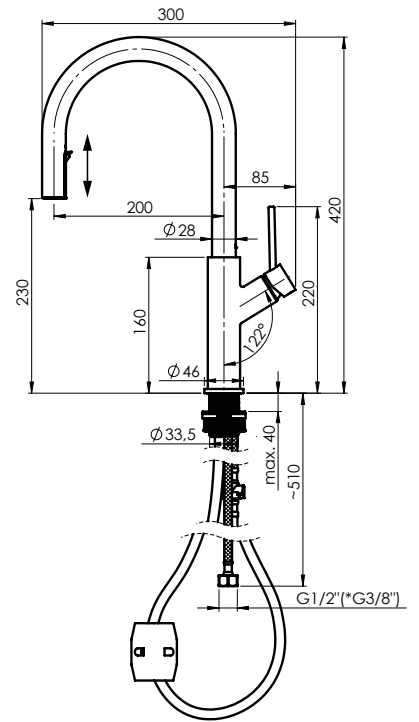

Flow rate 7 l/min

Cartridge 25 mm

Spout hose Nylon

Connection hoses 60 cm, PEX,
stainless steel hose braiding

Coating Chrome

Colour Chrome

BONA-33 PO (DG)

Kitchen faucet
1/2-BO330DG8 | 3/8-BO331DG8