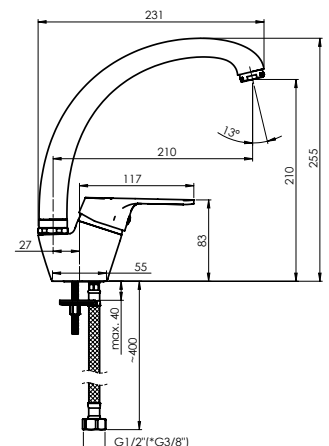

VIGAS-33

Kitchen faucet
1/2-VG30008 | 3/8-VG30108

Flow rate **7 – 8 l/min**
Cartridge **40 mm**
Connection hoses **40 cm, EPDM, stainless steel hose braiding**
Coating **Chrome**
Colour **Chrome**
Warranty **5 years**