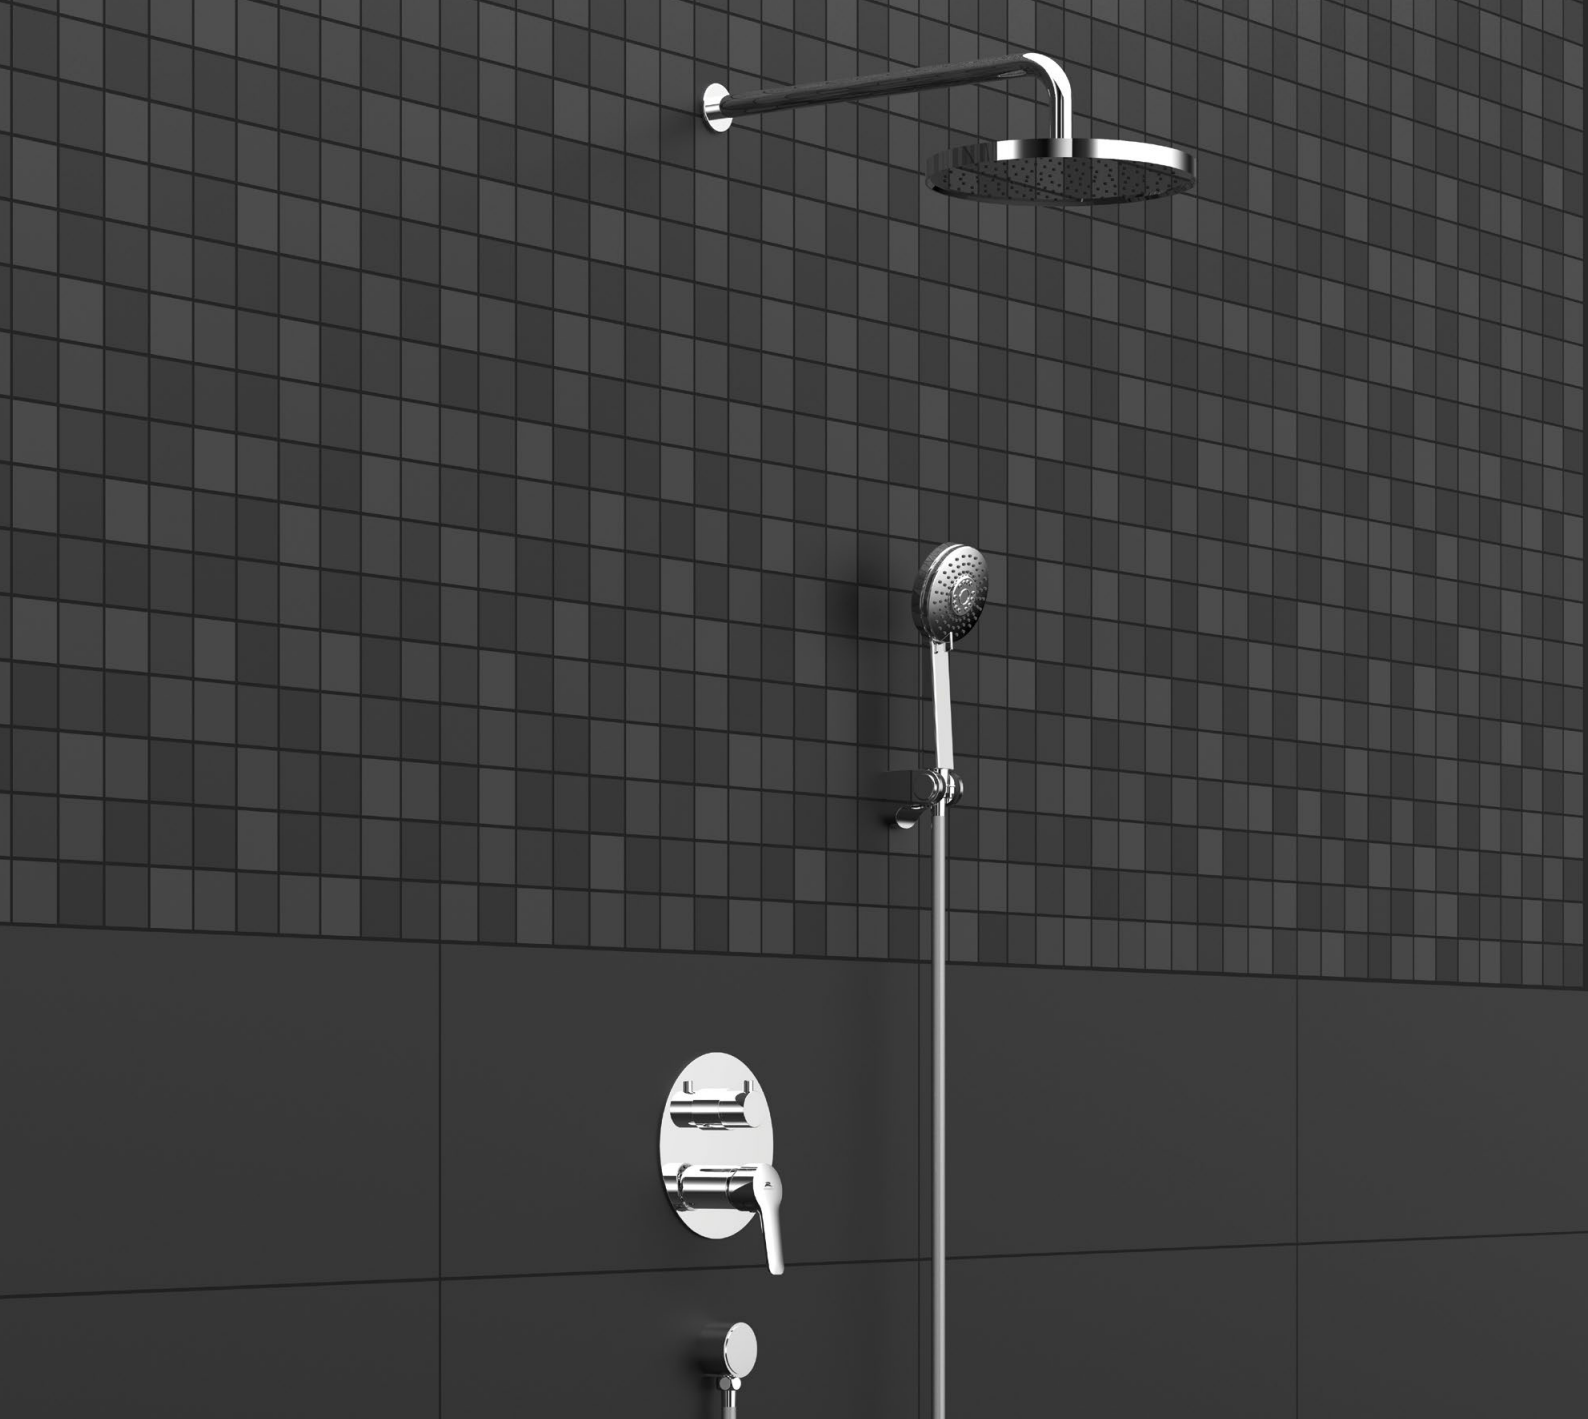

Plastic concealed mounting box

Coating Chrome

Colour Chrome

Set:

Shower head Olo 250 (SQ), stainless steel

Shower head arm 40 cm

Handshower Dove, 1 function

Shower hose 150 cm, PVC

Handshower holder Grand

KUBO

The construction of concealed faucet is installed into the wall. That is why such faucet does not require much space in your bathroom. The minimum number of external parts do not bind and provide flexibility to the process of bathroom interior arrangement. Delicate, comfortable, reliable.