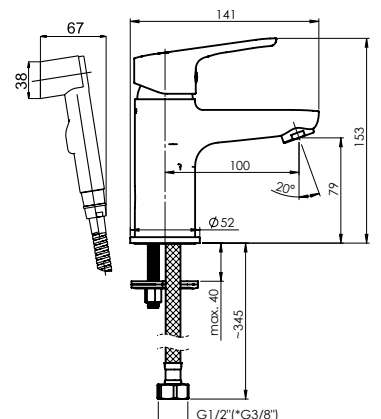

UNO-20

Kitchen faucet
1/2-N00001 | 3/8-N00101

Flow rate 12 – 13 l/min

Cartridge 35 mm

Connection hoses 40 cm, EPDM, stainless steel hose braiding

UNO-19

Washbasin faucet
1/2-N90001 | 3/8-N90101

Flow rate 12 – 13 l/min

Cartridge 35 mm

Connection hoses 40 cm, EPDM, stainless steel hose braiding

UNO-18

Washbasin faucet
1/2-N80001 | 3/8-N80101

Flow rate 4 – 5 l/min

Cartridge 35 mm

Connection hoses 40 cm, EPDM, stainless steel hose braiding

UNO-17

Washbasin faucet with bidet handshower
1/2-N70001 | 3/8-N70101

Flow rate 4 – 5 l/min

Cartridge 35 mm

Connection hoses 40 cm, 1/2", EPDM, stainless steel hose braiding

Set:

Shower hose 150 cm, PVC, biflex

Handshower Bidet, 1 function