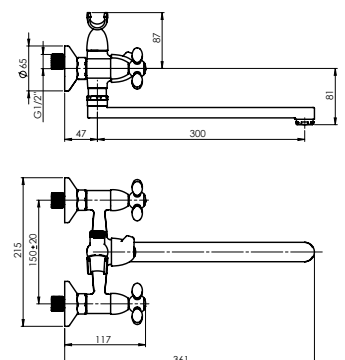

Bath faucet with shower set
M1CK06

Flow rate 22.8 - 25.2 l/min

Valve 180° ceramic

Diverter type Ceramic

Spout Brass, 300 mm

Set:

Handshower Sweet, Ø 70 mm, 1 function

Shower hose 150 cm, stainless steel