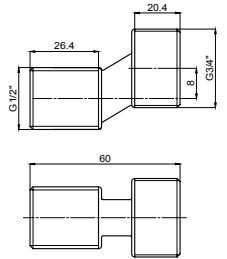

ECCENTRIC (LUX)

636602

Material **Brass**
Coating **Nickel-plated brass**
Warranty **5 years**