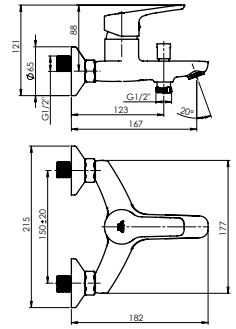

UNO-10

Bath faucet
N10001

Flow rate **16 – 18 l/min**
Cartridge **35 mm**
Diverter type **Mechanical**

UNO-10/K

Bath faucet with shower set
N10D01

Flow rate **16 – 18 l/min**
Cartridge **35 mm**
Diverter type **Mechanical**
Set:
Handshower Delta, $\varnothing$ 70 mm, 3 functions
Shower hose 150 cm, stainless steel
Handshower holder Grand

UNO-14

Bath faucet
N41001

Flow rate **16 – 18 l/min**
Cartridge **35 mm**
Spout **Brass, 200 mm**

UNO-11/C

Bath faucet with shower set
N11CD01

Flow rate **16 – 18 l/min**
Cartridge **35 mm**
Diverter type **Ceramic**
Spout **Brass, 300 mm**
Set:
Handshower Delta, $\varnothing$ 70 mm, 3 functions
Shower hose 150 cm, stainless steel
Handshower holder Grand

UNO-12/C

Bath faucet with shower set
N2CD01

Flow rate **16 – 18 l/min**
Cartridge **35 mm**
Diverter type **Ceramic 3/4"**
Spout **Brass, 300 mm**
Set:
Handshower Delta, $\varnothing$ 70 mm, 3 functions
Shower hose 150 cm, stainless steel
Handshower holder Grand