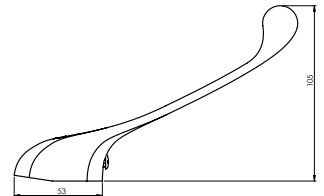

Material **Zinc**
Coating **Chrome**
Warranty **2 years**

HANDLE MEDIC

631015

Material **Zinc**
Coating **Chrome**
Warranty **2 years**

CARTRIDGE KEROX 25 mm

634038

Material **Plastic / ceramic**
Warranty **5 years**