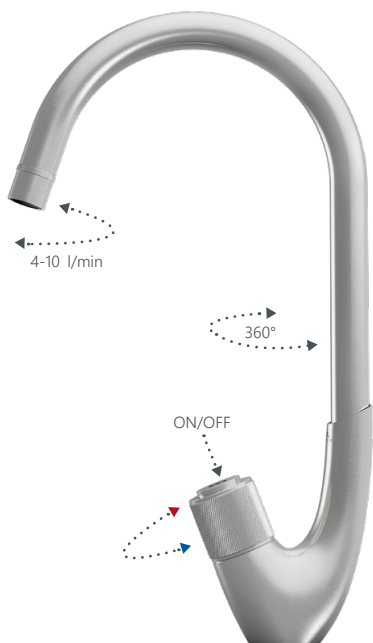

SWAN-33 (ST)

Kitchen faucet
1/2-SW0058 | 3/8-SW0158

Flow rate 4 – 10 l/min, adjusted manually

Cartridge 35 mm

Connection hoses 60 cm, PEX, polyester hose braiding

Coating PVD

Colour Stainless steel