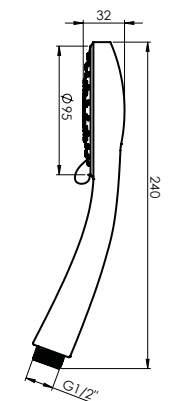

STORM

Handshower
622019B

Chrome-plated anti-lime handshower

Functions 5

Diameter 115 mm

Flow rate 10 l/min at 3 Bar pressure

Material ABS-plastic

Colour **Chrome, grey, blue**

Warranty 2 years

AQUA

Handshower
622030B

Chrome-plated anti-lime handshower

Functions 4 + **AQUA**PAUSE function

Diameter 90 mm

Flow rate 8.5 l/min at 3 Bar pressure

Material ABS-plastic

Colour **Chrome, grey**

Warranty 2 years

RAIN

Handshower
622122B

Chrome-plated anti-lime handshower

Functions 3

Diameter 100 mm

Flow rate 8.8 l/min at 3 Bar pressure

Material ABS-plastic

Colour **Chrome, grey**

Warranty 2 years

OXY

Handshower
622072B

Chrome-plated anti-lime handshower

Functions 5

Diameter 95 mm

**With flow-rate restrictor 8.5 l/min,
without – 14 l/min at 3 Bar pressure**

Material ABS-plastic

Colour **Chrome, grey**

Warranty 2 years