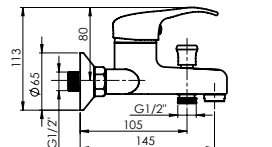

VARIANTA-DELTA

Shower set

Polished stainless steel shower rail:

- Ø 25 mm;
- Shower rail height 60 cm;
- Chrome-plated soap dish;
- Height and tilt-adjustable handshower holder.

Anti-lime handshower Delta:

- 3 functions;
- Ø 70 mm;
- Flow rate 9.2 l/min at 3 Bar pressure.

Shower hose 150 cm, stainless steel.

Warranty 5 years, 2 years for rail and accessories.