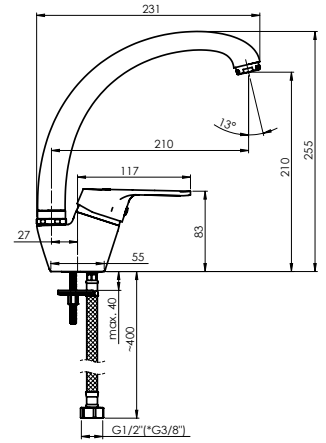

VIGAS-20

Kitchen faucet
1/2-VG00008 | 3/8-VG00108

Flow rate 12 – 13 l/min
Cartridge 40 mm
Connection hoses 40 cm, EPDM, stainless steel hose braiding