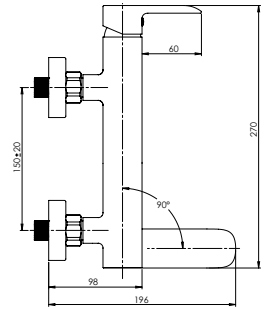

ULTRA-10/K (SW) (BK)

Bath / shower faucet with shower set
U1KP68

Flow rate 12 l/min

Cartridge 35 mm with diffuser

Diverter type Swivel spout-diverter (ceramic)

Coating RubiCoat-E

Colour Matt black

Set:

Handshower Lava (BK), Ø 100 mm, 5 functions

Shower hose 150 cm, PVC, matt black

Handshower holder Grand (BK)