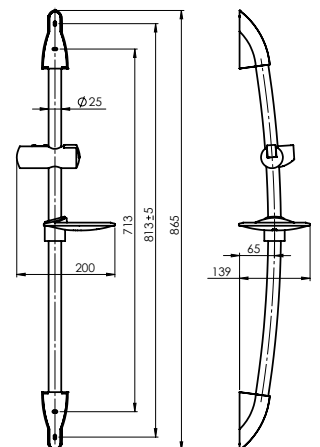

COMO

Shower sliding bar
621115B

- Chrome-plated shower rail from stainless steel Ø22 mm, length 65 cm
- Shower rail brackets and handshower holder are made of chromed plastic
- Adjustable mounting height

Warranty 2 years

COMO (BK)

Shower sliding bar
621116B

- Black shower rail from stainless steel Ø22 mm, length 65 cm
- Shower rail brackets and handshower holder are made of plastic
- Adjustable mounting height

Warranty 2 years

LAGO

Shower sliding bar
621020B

- Chrome-plated shower rail from stainless steel Ø19 mm, length 70 cm
- Shower rail brackets and handshower holder are made of chromed plastic
- Plastic soap dish

Warranty 2 years

ACCORD

Shower sliding bar
621001B

- Chrome-plated shower rail from brass Ø25 mm, length 86,5 cm
- Shower rail brackets and handshower holder are made of chromed plastic
- Chrome-plated soap dish

Warranty 2 years