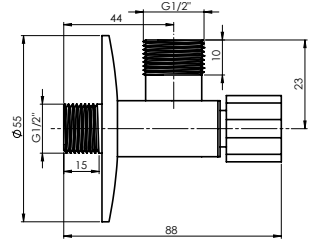

POP-UP WASTE

710000

Material **Plastic, zinc**
Warranty **2 years**

ANGLE VALVE M1/2"xM1/2"

662011B

Material **Brass**
 Coating **Chrome**
 Warranty **2 years**

ANGLE VALVE M1/2"xM3/4"

662012B