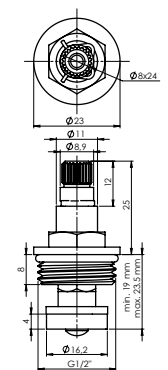

VALVE 3/8" (8x24)

664002

Material Brass
Warranty 2 years