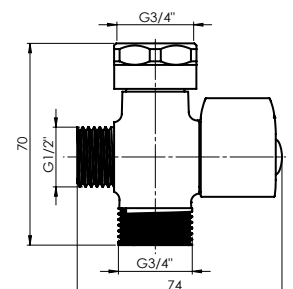

**SWITCHING ELEMENT FOR
FAUCET'S R-1 DIVERTER**

636515

Material Brass
Warranty 2 years

**DIVERTER SWITCHING
MECHANISM FOR
FAUCET R-1**

636517

Material Brass, plastic
Warranty 2 years

**DIVERTER FOR SHOWER
COLUMN M1/2" x M1/2" x M1/2"**

636540

Material Brass
Warranty 2 years

**DIVERTER
F1/2" x M1/2" x M3/4"
(CERAMIC)**

636507B

Material Brass
Warranty 2 years

**DIVERTER
F3/4" x M1/2" x M3/4"
(CERAMIC)**

636520B

Material Brass
Warranty 2 years