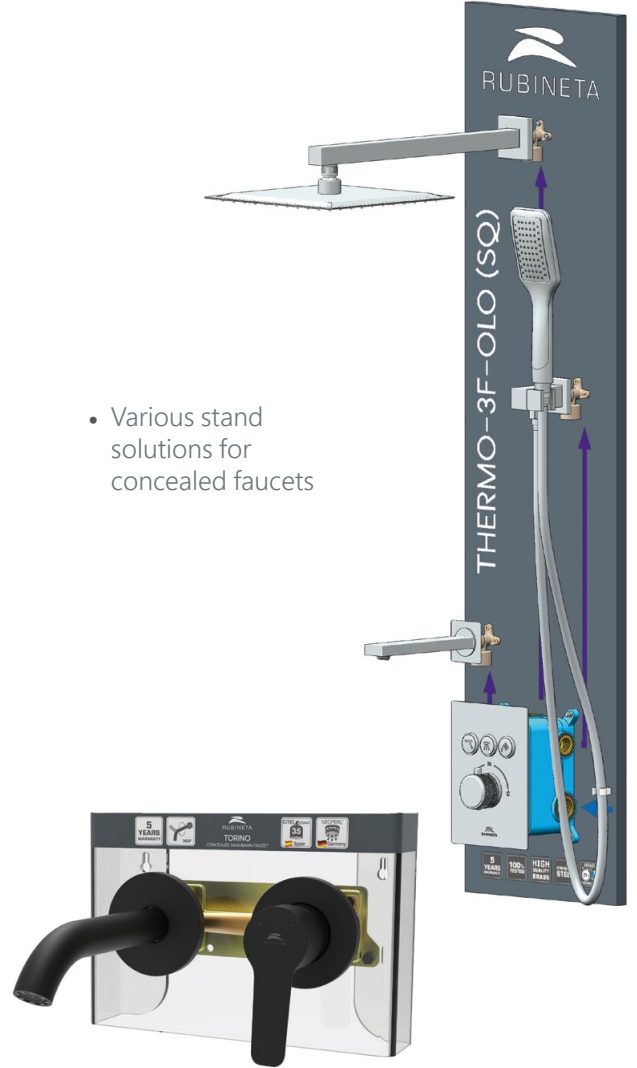

Individual non-standard product display solutions are possible.

- Various stand solutions for concealed faucets