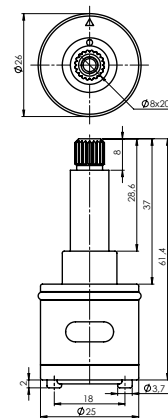

VALVE 1/2" (8x24)

664001

Material Brass
Warranty 2 years