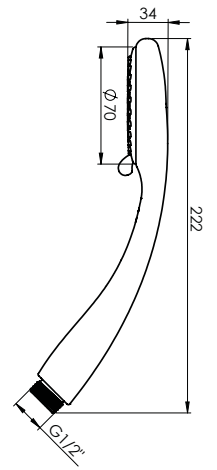

OKA

Handshower
622062P

Chrome-plated anti-lime handshower

Functions 1

Diameter 80 mm

Flow rate 10.5 l/min at 3 Bar pressure

Material ABS-plastic

Colour Chrome, grey

Warranty 2 years