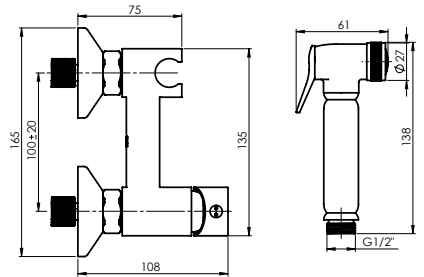

ONYX BIDET

Bidet faucet
625116

Cartridge 25 mm

Coating Chrome

Colour Chrome

Set:

Shower hose 120 cm, stainless steel

Bidet handshower Onyx, 1 function