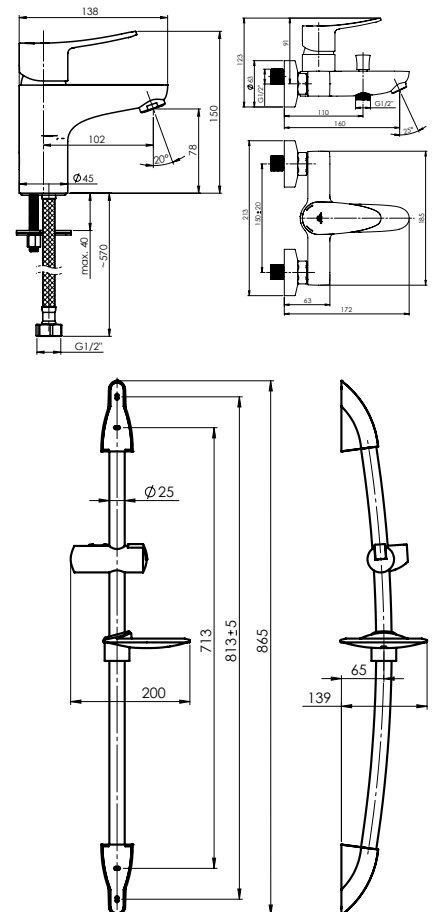

STATIC-12

Shower faucet
A20008

Cartridge 35 mm

STATIC-12/K (N)

Shower faucet with shower set
A20A08N

Cartridge 35 mm

Set:

Handshower Slim, Ø 92 mm, 3 functions

Shower hose 150 cm, PVC

Handshower holder Fix

STATIC + ACCORD-AQUA SET

625003

STATIC-18

Washbasin faucet

STATIC-10

Bath faucet

ACCORD-AQUA

Shower set

Chrome-plated brass rail:

- Ø 25 mm;
- Shower rail height 86.5 cm;
- Chrome-plated soap dish;
- Height and tilt-adjustable handshower holder.

Anti-lime handshower Aqua:

- 5 functions;
- Ø 90 mm;
- Flow rate 8.5 l/min at 3 Bar pressure.

Shower hose 150 cm, PVC

Warranty 5 years, 2 years for rail and accessories.