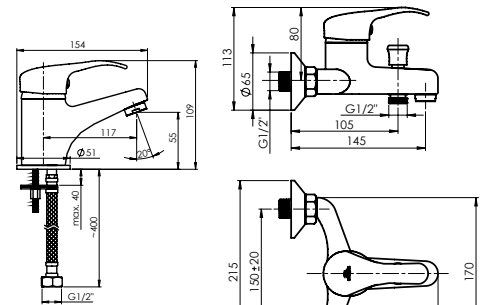

VARIANTA-DELTA

Shower set

Polished stainless steel shower rail:

- Ø 25 mm;
- Shower rail height 60 cm;
- Chrome-plated soap dish;
- Height and tilt-adjustable handshower holder.

Anti-lime handshower Delta:

- 3 functions;
- Ø 70 mm;
- Flow rate 9.2 l/min at 3 Bar pressure.

Shower hose 150 cm, stainless steel.

Warranty 5 years, 2 years for rail and accessories.