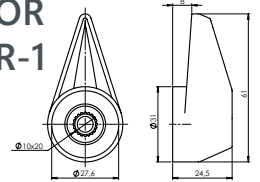

**HANDLE FOR
DIVERTER R-1**
636931

**DIVERTER HANDLE
SCREW FOR FAUCET R-1**
636416