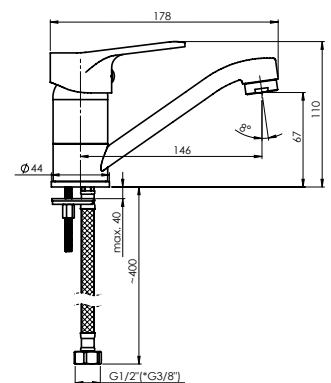

LUKA-19

Washbasin faucet
1/2-LU90008 | 3/8-LU90108

Flow rate 12 – 13 l/min

Cartridge 35 mm

Connection hoses 40 cm, EPDM, stainless steel
hose braiding