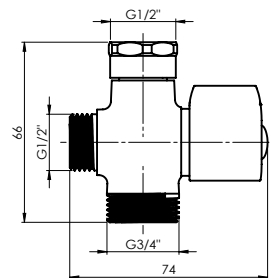

**DIVERTER
F3/4" x M1/2" x M3/4"
(CERAMIC)**

636520B

Material Brass
Warranty 2 years