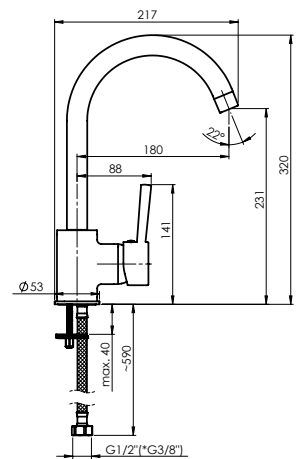

ULTRA-32

Kitchen faucet
1/2-U32008 | 3/8-U32108

1. Handle with ceramic 90° valve for drinking water;
2. Handle with ceramic cartridge Citec 35 mm.

Flow rate **Unlimited**

Cartridge **35 mm**

Connection hoses **60 cm, PEX, polyester hose braiding**

Coating **Chrome**

Colour **Chrome**

* Supplied with an additional Fliesser PEX hose and adapter for connecting to the filter. Diameter 6.6 mm. Filters sold separately.

ULTRA-33

Kitchen faucet
1/2-U30008 | 3/8-U30108

Flow rate **13.5 – 15.0 l/min**

Cartridge **40 mm**

Connection hoses **60 cm, PEX, polyester hose braiding**

Coating **Chrome**

Colour **Chrome**

ULTRA-25

Kitchen faucet
3/8-U25108 (low pressure)

Flow rate **low pressure**

Cartridge **35 mm (low pressure)**

Connection hoses **60 cm**

Coating **Chrome**

Colour **Chrome**