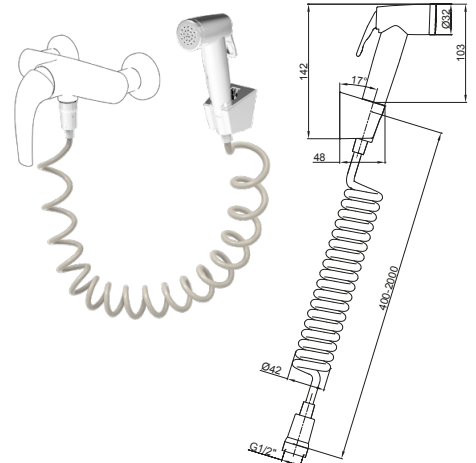

ESLA+GRAND+ PU CON/CON

Bidet set
625114

Chrome-plated bidet handshower

Functions 1

Handshower holder

Extendable shower hose 40-200 cm

Flow rate **8.4 l/min at 3 Bar pressure**

Colour **Chrome**

Warranty **2 years**