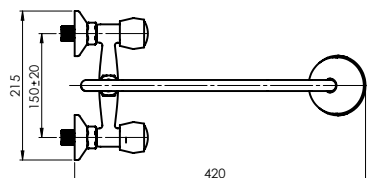

R-5 GLOBO

Shower faucet with shower pipe
R50062

Valve 1/2" (7x7)

Warranty 5 years, 2 years for shower pipe