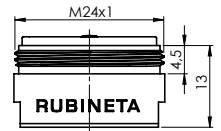

M24x1 SPIDER RED Q16 (BK)

Aerator
636788B

Flow rate 16 – 18 l/min
Material Metal / plastic
Warranty 1 year