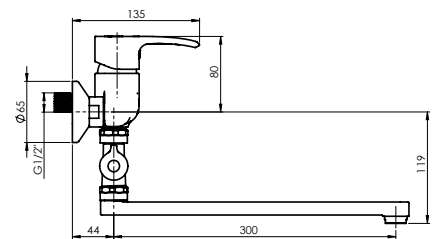

Flow rate 16 – 18 l/min

Cartridge 35 mm

Diverter type Ceramic

Spout Brass, 300 mm

Set:

Handshower Delta, Ø 70 mm, 3 functions
Shower hose 150 cm, stainless steel
Handshower holder Grand

VIGAS

VIGAS series is an example of classic and modern design, reflecting the combination of simplicity and elegance.