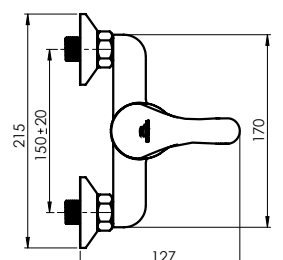

OPTIMA-10/K

Bath faucet with shower set
O10K08

Flow rate **16 – 18 l/min**

Cartridge **35 mm**

Diverter type **Mechanical**

Set:

Handshower Kobra, Ø 66 mm, 1 function

Shower hose 150 cm, stainless steel

OPTIMA-12/C

Bath faucet with shower set
O2CK08

Flow rate **16 – 18 l/min**

Cartridge **35 mm**

Diverter type **Ceramic 3/4"**

Spout **Brass, 300 mm**

Set:

Handshower Kobra, Ø 66 mm, 1 function

Shower hose 150 cm, stainless steel

OPTIMA-12/K

Shower faucet with shower set
O20K08

Cartridge **35 mm**

Set:

Handshower Kobra, Ø 66 mm, 1 function

Shower hose 150 cm, stainless steel