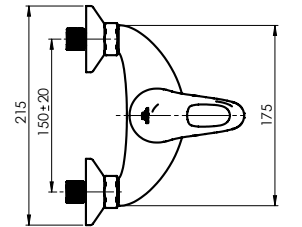

P-12/K STAR

Shower faucet with shower set
P20K01

Cartridge 40 mm

Set:

Handshower Delta, Ø 70 mm, 3 functions

Shower hose 150 cm, stainless steel

Handshower holder Grand