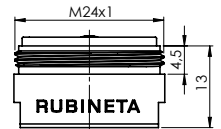

M24x1 SPIDER GREEN Q4

Aerator
636762B

Flow rate 4 – 5 l/min
Material Metal / plastic
Warranty 1 year