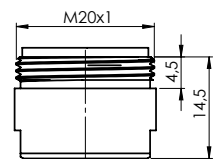

M28x1

Aerator
636711P

Material Metal / plastic
Warranty 1 year

M20x1

Aerator
636735P

Flow rate 22.8 – 25.2 l/min
Material Metal / plastic
Warranty 1 year

UNI

Aerator
636714P