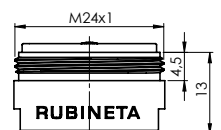

Aerator
636705P
636705B

Flow rate 12 – 13 l/min
Material Metal / plastic
Warranty 1 year

M24x1 SPIDER RED Q16

Aerator
636764B

Flow rate 16 – 18 l/min
Material Metal / plastic
Warranty 1 year

F22x1 SPIDER GREEN Q4