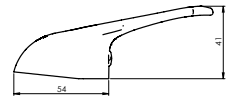

Material **Zinc**
Coating **Chrome**
Warranty **2 years**

HANDLE MEDIC

631015

Material **Zinc**
Coating **Chrome**
Warranty **2 years**

CARTRIDGE KEROX 25 mm

634038

Material **Plastic / ceramic**
Warranty **5 years**