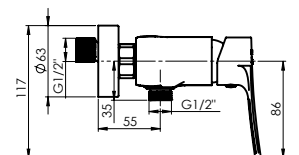

Cartridge 35 mm

Set:

Handshower Dora, Ø 110 mm, 5 functions

Shower hose 150 cm, stainless steel

Handshower holder Grand

ETNA

Eye-catching minimalist design of the highest aesthetics, inspired by the philosophy of the famous German designer Dieter Rams. The unique faucet handle – a finishing aesthetic accent that blends in effectively with the faucet body.