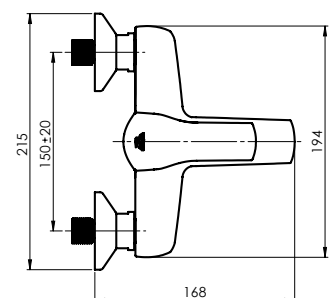

TRENTO-18

Washbasin faucet
1/2-TN80008 | 3/8-TN80108

Flow rate 4 – 5 l/min
Cartridge 35 mm
Connection hoses 40 cm, EPDM, stainless steel hose braiding
Coating Chrome
Colour Chrome

TRENTO-17

Washbasin faucet with bidet handshower
1/2-TN70008 | 3/8-TN70108

Flow rate 4 – 5 l/min
Cartridge 35 mm
Connection hoses 40 cm, EPDM, stainless steel hose braiding
Coating Chrome
Colour Chrome

Set:
Shower hose 150 cm, PVC, biflex
Handshower Bidet, 1 function

TRENTO-10/K

Bath faucet with shower set
TN10K08

Flow rate 16 – 18 l/min
Cartridge 35 mm
Diverter type Automatic
Set:
Handshower Delta, Ø 70 mm, 3 functions
Shower hose 150 cm, stainless steel
Handshower holder Grand