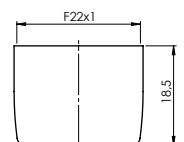

F22x1 SPIDER GREEN Q4

Aerator
636765B

Flow rate 4 – 5 l/min
Material Metal / plastic
Warranty 1 year