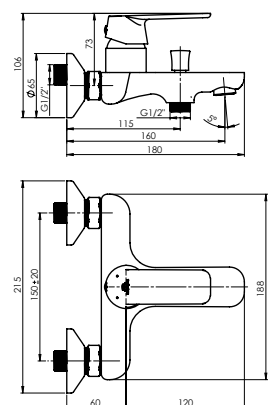

Cartridge **35 mm**

Diverter type **Automatic**

Set:

Handshower Dora, Ø 110 mm, 5 functions

Shower hose 150 cm, PVC

Handshower holder Fix

ELMA-12/C

Bath faucet with shower set
EL2CK08

Flow rate 22.8 - 25.2 l/min

Cartridge 35 mm

Diverter type Ceramic 3/4"

Spout Brass, 300 mm

Set:

Handshower Dora, Ø 110 mm, 5 functions

Shower hose 150 cm, PVC

Handshower holder Fix