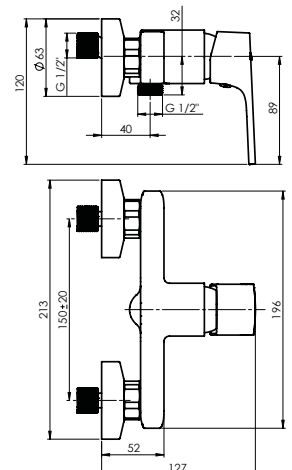

MODENA-12/K (BK)

Shower faucet with shower set
MD20K68

Cartridge **35 mm**
Coating **RubiCoat**
Colour **Matt black**
Set:
Handshower Dove (BK), 1 function
Shower hose 150 cm, PVC, matt black
Handshower holder Grand (BK)