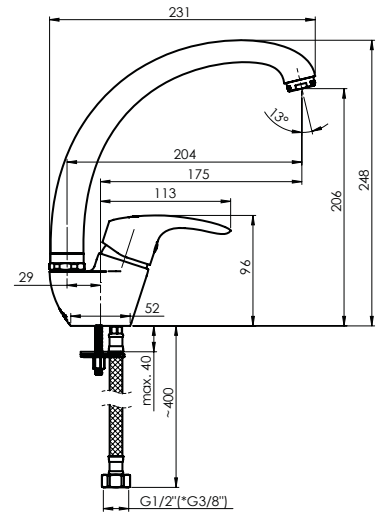

TORNADO-20

Kitchen faucet
1/2-TR00008 | 3/8-TR00108

Flow rate 12 – 13 l/min

Cartridge 35 mm

Connection hoses 40 cm, EPDM,
stainless steel hose braiding