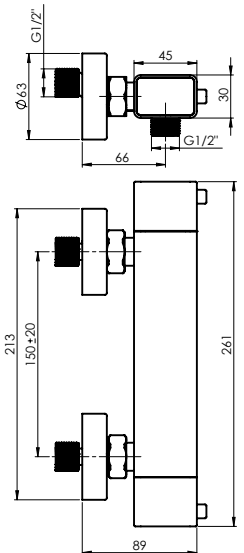

Set:

- Handshower Slim, Ø 92 mm, 3 functions
- Shower hose 150 cm, PVC
- Handshower holder Fix

THERMO-12

Shower faucet
H20008

THERMO-12/K

Shower faucet with shower set
H20L08

Set:

- Handshower Slim, Ø 92 mm, 3 functions
- Shower hose 150 cm, PVC
- Handshower holder Fix