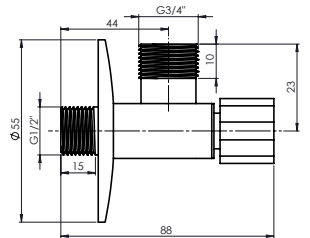

ANGLE VALVE M1/2"xM3/4"

662012B

Material **Brass**
Coating **Chrome**
Warranty **2 years**