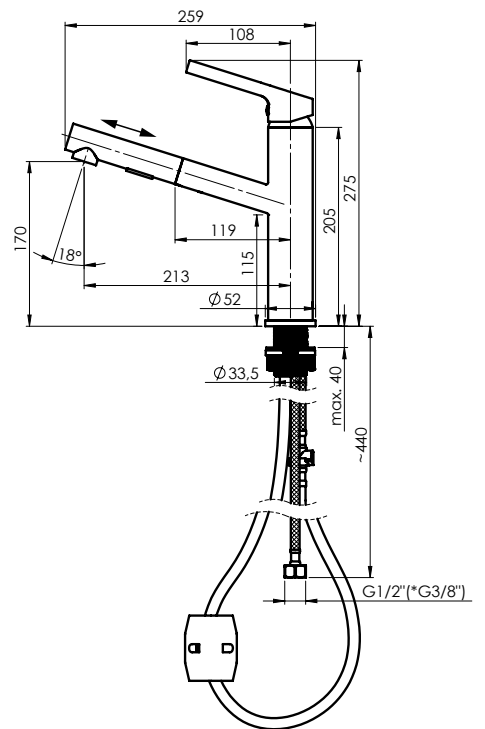

Flow rate **7 l/min**

Cartridge **35 mm**

Spout hose **Nylon**

Connection hoses **60 cm, PEX,**
stainless steel hose braiding

Coating **Chrome**

Colour **Chrome**

2 functions: regular and rain
Automatic switch to regular function