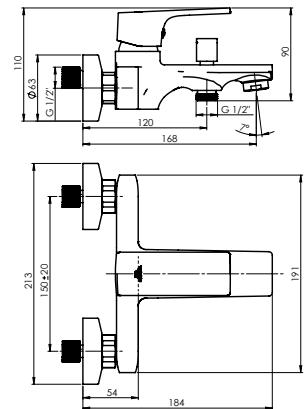

MODENA-10

Bath faucet
MD10008

Flow rate **22.8-25.2 l/min**
Cartridge **35 mm**
Diverter type **Semi-automatic**

MODENA-10/K

Bath faucet with shower set
MD10K08

Flow rate **22.8-25.2 l/min**
Cartridge **35 mm**
Diverter type **Semi-automatic**
Set:
Handshower Dora, Ø 110 mm, 5 functions
Shower hose 150 cm, PVC
Handshower holder Grand