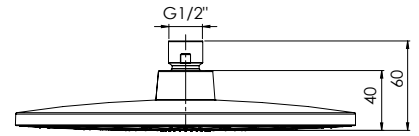

MOSAIC

Shower head
622152B

Chrome-plated shower head with self-cleaning function

Functions 1

Diameter **229 mm**

Flow rate **18 l/min at 3 Bar pressure**

Colour **Chrome, white**

Warranty **2 years**