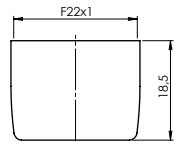

F22x1 SPIDER GREY Q13

Aerator
636702P
636702B

Flow rate 12 – 13 l/min
Material Metal / plastic
Warranty 1 year