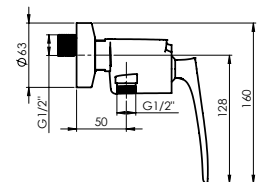

AERO-16

Bidet faucet
1/2-540051 | 3/8-540151

Flow rate **5 l/min**
Cartridge **35 mm**
Connection hoses **60 cm, PEX, polyester hose braiding**

AERO-10

Bath faucet
540030

Flow rate **15 l/min**
Cartridge **35 mm**
Diverter type **Automatic**

Adjustable aerator allows to control water flow direction:

AERO-12

Shower faucet
540031

Cartridge **35 mm**