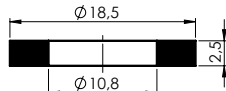

RUBBER WASHER 3/4"

632100P 24x15x3 mm (10 pcs.)

632002M 24x15x3 mm (100 pcs.)