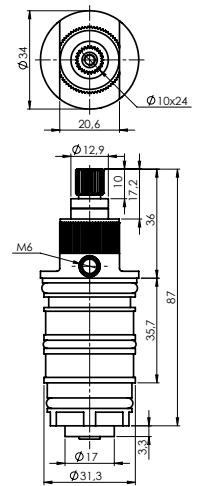

THERMOSTATIC VALVE FOR THERMO-2F/3F

637167

Material Plastic, copper
Warranty 2 years