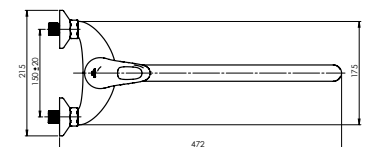

Cartridge **40 mm**

Diverter type **Ceramic 3/4"**

Spout **Brass, 400 mm**

Set:

Handshower Delta, Ø 70 mm, 3 functions

Shower hose 150 cm, stainless steel

Handshower holder Grand

P-12/G STAR