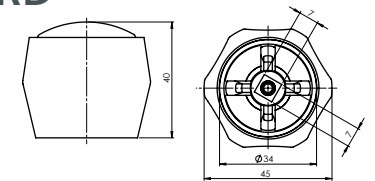

HANDLE ECO (7x7) RD

631221

Material **Plastic**
Coating **Chrome**
Warranty **2 years**

HANDLE GLOBO (7x7) RD

631222

HANDLE GLOBO (8x24) RD

631202

Material **Zinc**
Coating **Chrome**
Warranty **2 years**