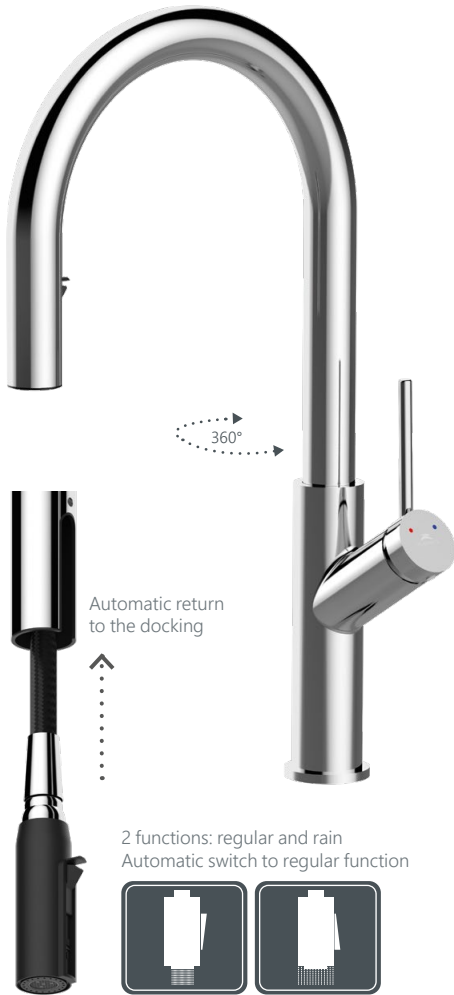

BONA-33 PO

Kitchen faucet
1/2-BO33008 | 3/8-BO33108

Two-function pull-out spout:
regular/"rain"

Flow rate 7 l/min

Cartridge 25 mm

Spout hose Nylon

Connection hoses 60 cm, PEX,
stainless steel hose braiding

Coating Chrome

Colour Chrome