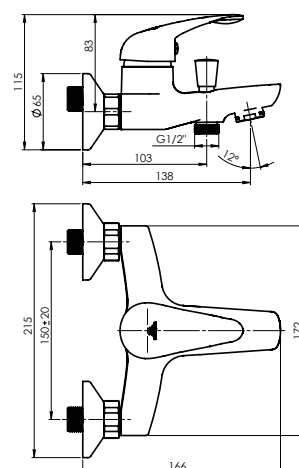

KAPRI-10/K

Bath faucet with shower set
K10K08

Flow rate 16 – 18 l/min

Cartridge 35 mm

Diverter type **Mechanical**

Set:

Handshower Delta, Ø 70 mm, 3 functions

Shower hose 150 cm, stainless steel

Handshower holder Grand