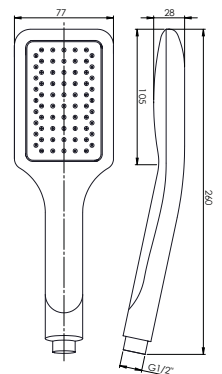

THERMO-2F-OLO (SQ)

Concealed shower system, 2 functions
625039

Material **Brass / stainless steel**

Set:

Handshower Dove, 1 function

Shower hose 150 cm, PVC

Handshower holder

Shower head Olo, Ø 250 mm, 1 function

Shower head arm 40 cm