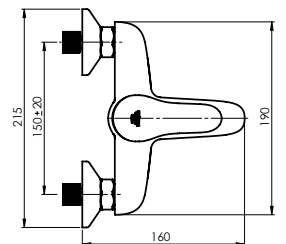

Flow rate 16 – 18 l/min

Cartridge 35 mm

Diverter type Mechanical

Set:

Handshower Delta, Ø 70 mm, 3 functions

Shower hose 150 cm, stainless steel

Handshower holder Grand

TORNADO-11/C