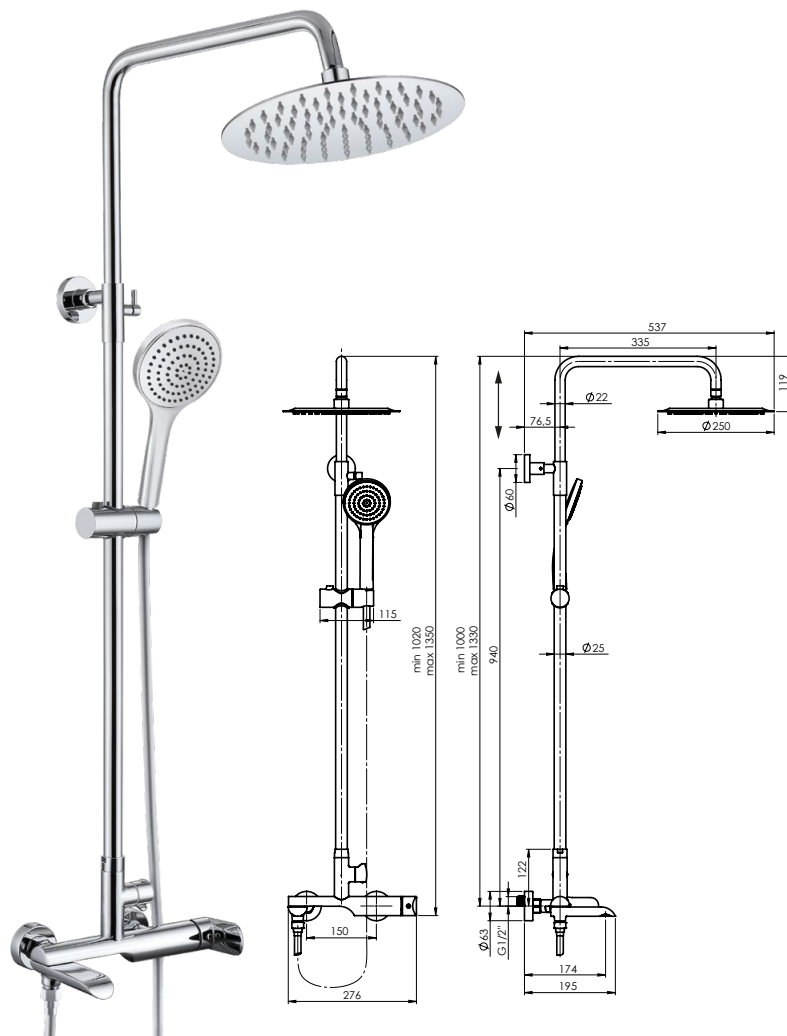

OLO+ULTRA-10 (SW) (DV3/4)

Shower system
625125

Set:

- Telescopic, height-adjustable chrome-plated OLO column from stainless steel, Ø25 - Ø22 mm
- Anti-lime shower head OLO Ø250 mm
- Anti-lime handshower SOLO Ø100 mm, 1 function
- Height and tilt-adjustable handshower holder
- Shower hose 150 cm, PVC
- Shower faucet ULTRA-10 (SW) (DV3/4) with swivel spout-diverter (ceramic). Aerator Neoperl, flow rate 12 l/min

Coating **Chrome**

Colour **Chrome**

Warranty **5 years, 2 years for column and accessories**