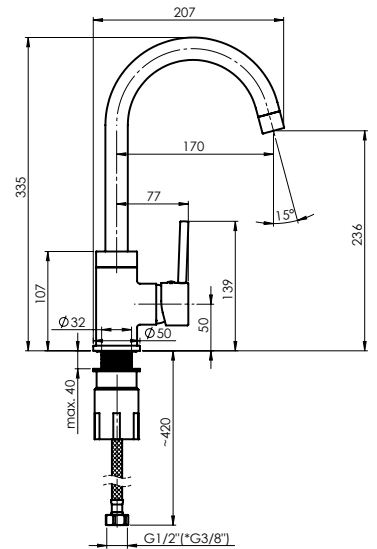

AXE-33 (BK)

Kitchen faucet
1/2-AX30068 | 3/8-AX30168

Flow rate 12 – 13 l/min

Cartridge 35 mm

Connection hoses 45 cm, EPDM, stainless steel
hose braiding

Coating **RubiCoat**

Colour **Matt marble black**

Warranty 5 years, 2 years for coating