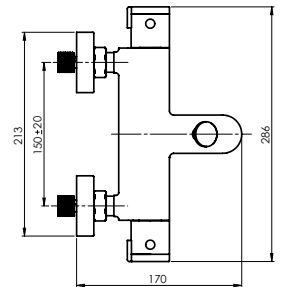

THERMO-10/K

Bath faucet with shower set
H10L08

Flow rate 22.8 – 25.2 l/min
Diverter type **Semi-automatic**

Set:

- Handshower Slim, Ø 92 mm, 3 functions
- Shower hose 150 cm, PVC
- Handshower holder Fix