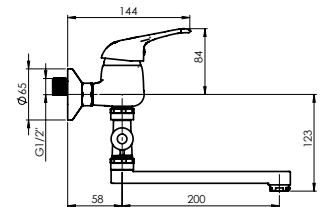

P-12/C STAR (40)

Bath faucet with shower set
P22K01

Flow rate **16 – 18 l/min**

Cartridge **40 mm**

Diverter type **Ceramic 3/4"**

Spout **Brass, 400 mm**

Set:

Handshower Delta, Ø 70 mm, 3 functions

Shower hose 150 cm, stainless steel

Handshower holder Grand