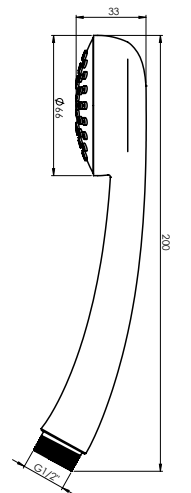

Diameter 66 mm

Flow rate 15 l/min at 3 Bar pressure

Material ABS-plastic

Colour Chrome, grey, turquoise

Warranty 2 years

SWEET

Handshower
622008P

Chrome-plated anti-lime handshower