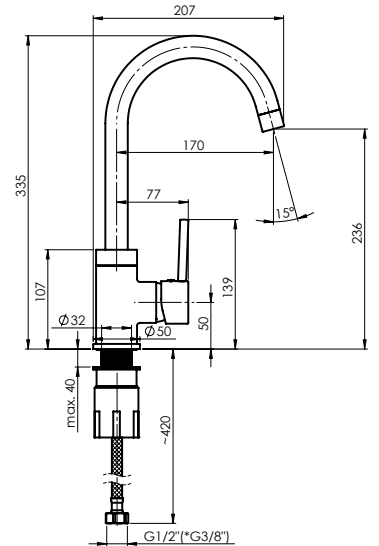

AXE-33 (BR)

Kitchen faucet
1/2-AX30098 | 3/8-AX30198

Flow rate 12 – 13 l/min

Cartridge 35 mm

Connection hoses 45 cm, EPDM, stainless steel
hose braiding

Coating PVD

Colour **Bronze**