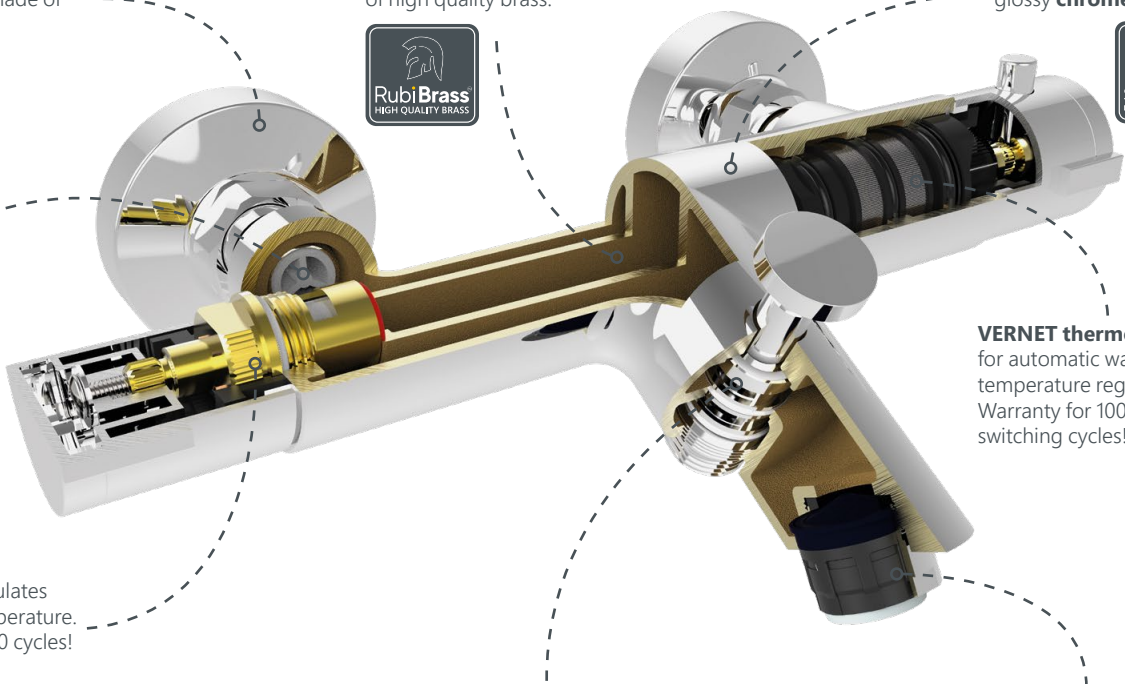

Flexible faucet connection hoses 60 cm FLIESSER connection hoses made of PEX type pipe, braided with polyester, which is covered by a warranty of up to 10 years!

* Faucet ELMA-18

Eccentric plates are a decorative details made of chromed metal.

Faucet's body is made of high quality brass.

High quality, durable and glossy **chrome plating**.

Back nut is designed to protect the water supply system from contamination with dirty water.

Ceramic valve regulates water flow and temperature. Warranty for 150,000 cycles!

VERNET thermo valve for automatic water temperature regulation. Warranty for 100,000 switching cycles!

Semi-automatic diverter for convenient and reliable switching of water flow to the shower head.

Aerator is a water-saving component made of specially designed ecological ABS plastic for efficient water with air mixing.