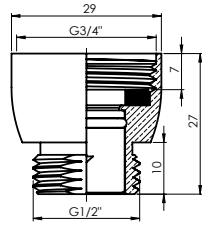

**ADAPTER
F3/4\"xM1/2\"
(WITH CHECK
VALVE)**
637200P