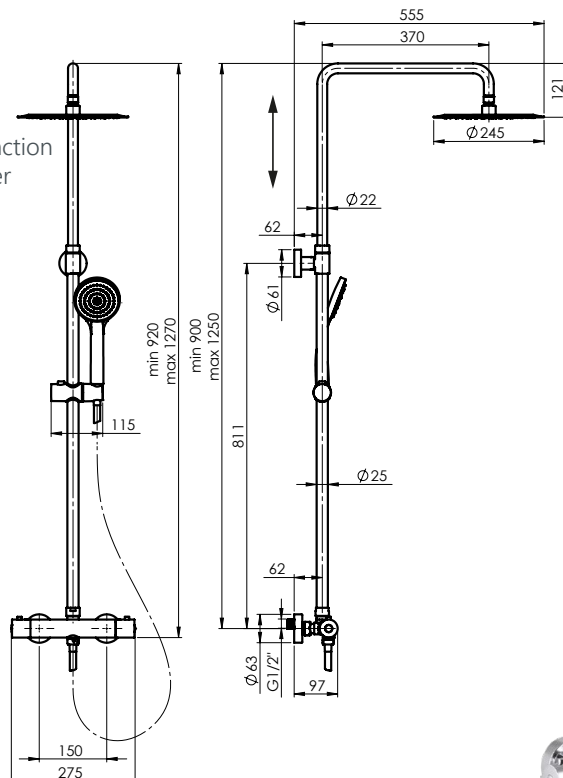

Coating **Chrome**

Colour **Chrome**

Warranty **5 years, 2 years**
for column and accessories

ETNA+THERMO-10 (SW)

NEW

Shower system
625048

Set:

- Chrome plated column from stainless steel $\varnothing 19$ - $\varnothing 24$ (adjustable height before mounting)
- Anti-lime shower head ETNA $\varnothing 250$ mm
- Anti-lime handshower DORA $\varnothing 110$ mm, 5 functions
- Height and tilt-adjustable handshower holder
- Shower hose 150 cm, stainless steel
- Thermostatic shower faucet THERMO-10 (SW) with swivel spout-diverter (ceramic). Aerator Neoperl, flow rate 15.4 l/min