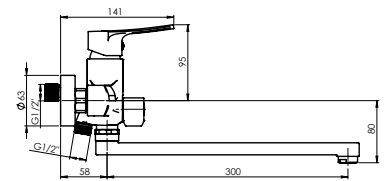

NICA-12

Shower faucet
NI20008

Cartridge 35 mm