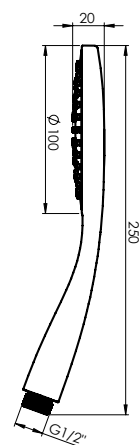

SLIM

Handshower
622B39B

Chrome-plated anti-lime handshower

Functions 3

Diameter 92 mm

Flow rate 14 l/min at 3 Bar pressure

Material ABS-plastic

Colour Chrome, grey, green

Warranty 2 years