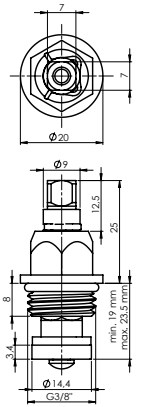

VALVE 1/2" CROSS (7x7)

664026

Material Brass
Warranty 2 years