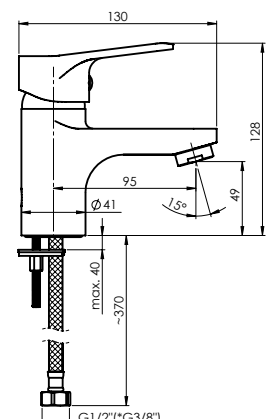

LUKA-18

Washbasin faucet
1/2-LU80008 | 3/8-LU80108

Flow rate 4 – 5 l/min

Cartridge 35 mm

Connection hoses 40 cm, EPDM, stainless steel
hose braiding