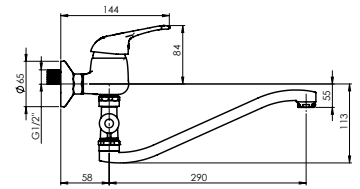

P-12 STAR

Shower faucet
P20001

Cartridge 40 mm