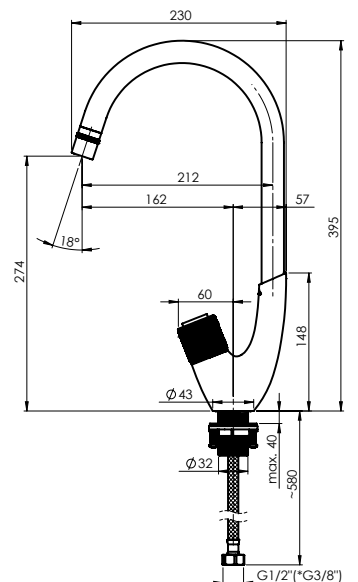

SWAN-33

Kitchen faucet
1/2-SW0008 | 3/8-SW0108

Flow rate 4 – 10 l/min, adjusted manually

Cartridge 35 mm

Connection hoses 60 cm, PEX, polyester hose braiding

Coating Chrome

Colour Chrome

SWAN-33 (BK)

Kitchen faucet
1/2-SW0068 | 3/8-SW0168

Flow rate 4 – 10 l/min, adjusted manually

Cartridge 35 mm

Connection hoses 60 cm, PEX, polyester hose braiding

Coating RubiCoat-E

Colour Matt black

SWAN-33 (ST)

Kitchen faucet
1/2-SW0058 | 3/8-SW0158

Flow rate 4 – 10 l/min, adjusted manually

Cartridge 35 mm

Connection hoses 60 cm, PEX, polyester hose braiding

Coating PVD

Colour Stainless steel