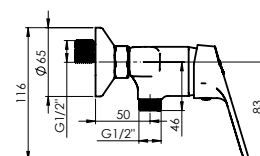

Cartridge **40 mm**

VIGAS-15/K

Shower faucet with shower set
VG20D08

Cartridge **40 mm**

Set:

Handshower Delta, Ø 70 mm, 3 functions

Shower hose 150 cm, stainless steel

Handshower holder Grand