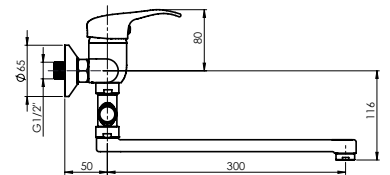

Cartridge **35 mm**

Diverter type **Ceramic 3/4"**

Spout **Brass, 300 mm**

Set:

Handshower Kobra, Ø 66 mm, 1 function

Shower hose 150 cm, stainless steel

OPTIMA-12/K

Shower faucet with shower set
O20K08