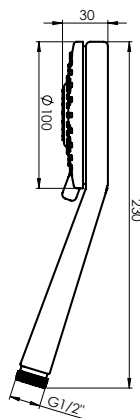

KUBO-1F-UNO SET

Concealed shower system, 1 function
625014

Set:

Handshower Airforce, Ø 100 mm,

3 functions

Shower hose 150 cm, PVC

Handshower holder Fix