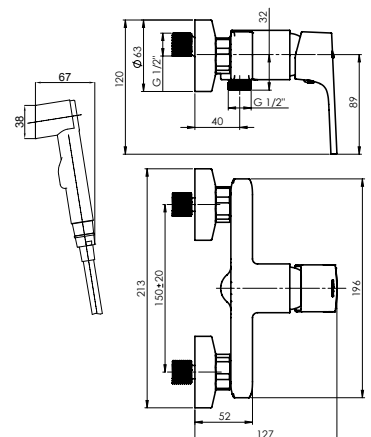

Shower hose 150 cm, PVC

Handshower holder Grand

MODENA-12/B

Faucet with bidet handshower
MD20B08

Cartridge 35 mm

Set:

Handshower Bidet, 1 function

Shower hose 125 cm, PVC