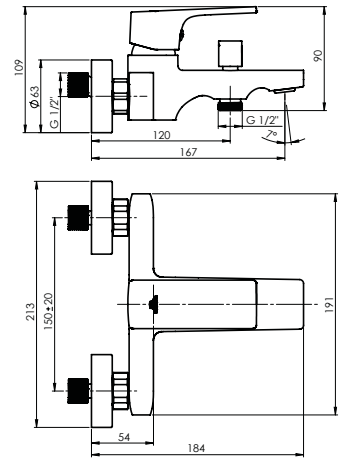

MODENA-10/K (BK)

Bath faucet with shower set
MD10K68

Flow rate **22.8-25.2 l/min**
Cartridge **35 mm**
Diverter type **Semi-automatic**
Coating **RubiCoat**
Colour **Matt black**
Set:
Handshower Dove (BK), 1 function
Shower hose 150 cm, PVC, matt black
Handshower holder Grand (BK)