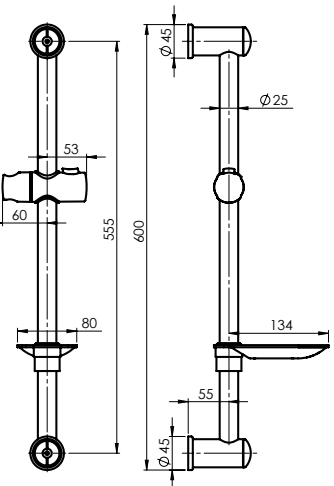

VARIANTA-DELTA

Shower set

Polished stainless steel shower rail:

- Ø 25 mm;
- Shower rail height 60 cm;
- Chrome-plated soap dish;
- Height and tilt-adjustable handshower holder.

Anti-lime handshower Delta:

- 3 functions;
- Ø 70 mm;
- Flow rate 9.2 l/min at 3 Bar pressure.

Shower hose 150 cm, stainless steel.

Warranty 5 years, 2 years for rail and accessories.