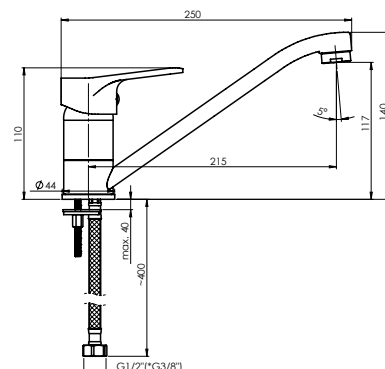

LUKA-20

Kitchen faucet
1/2-LU00008 | 3/8-LU00108

Flow rate 12 – 13 l/min

Cartridge 35 mm

Connection hoses 40 cm, EPDM, stainless steel hose braiding

Coating Chrome

Colour Chrome

Warranty 5 years