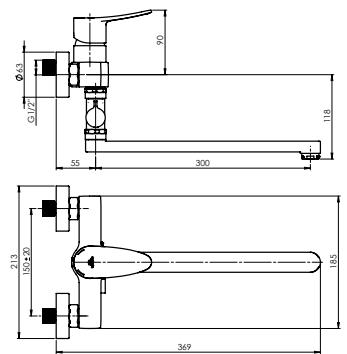

STATIC-12/C (N)

Bath faucet with shower set
A2CA08N

Flow rate 22.8 - 25.2 l/min
Cartridge 35 mm
Diverter type **Ceramic 3/4"**
Spout **Brass, 300 mm**
Set:

Handshower Slim, Ø 92 mm, 3 functions
Shower hose 150 cm, PVC
Handshower holder Fix

STATIC-12/G (N)

Bath faucet with shower set
A2GA08N

Flow rate 22.8 - 25.2 l/min
Cartridge 35 mm
Diverter type **Ceramic 3/4"**
Spout **Brass, 300 mm**
Set:

Handshower Slim, Ø 92 mm, 3 functions
Shower hose 150 cm, PVC
Handshower holder Fix