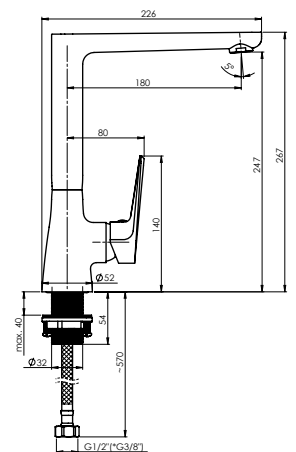

Flow rate 13.5 – 15.0 l/min

Cartridge 35 mm

Connection hoses 60 cm, PEX, polyester hose braiding

Coating Chrome

Colour Chrome

Warranty 5 years

ELMA-33

Kitchen faucet
1/2-EL30008 | 3/8-EL30108