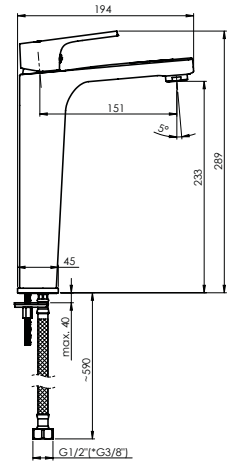

MODENA-18/D (BK/RG)

Washbasin faucet
1/2-MDD00638 | 3/8-MDD01638

Flow rate **5 l/min**
Cartridge **35 mm**
Connection hoses **60 cm, PEX, polyester hose braiding**
Coating **RubiCoat, PVD**
Colour **Matt black, rose gold**