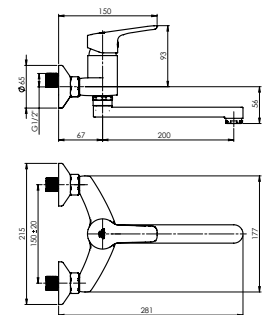

UNO-10

Bath faucet
N10001

Flow rate **16 – 18 l/min**
Cartridge **35 mm**
Diverter type **Mechanical**

UNO-10/K

Bath faucet with shower set
N10D01

Flow rate **16 – 18 l/min**
Cartridge **35 mm**
Diverter type **Mechanical**
Set:
Handshower Delta, $\varnothing$ 70 mm, 3 functions
Shower hose 150 cm, stainless steel
Handshower holder Grand

UNO-14

Bath faucet
N41001

Flow rate **16 – 18 l/min**
Cartridge **35 mm**
Spout **Brass, 200 mm**

UNO-11/C

Bath faucet with shower set
N11CD01

Flow rate **16 – 18 l/min**
Cartridge **35 mm**
Diverter type **Ceramic**
Spout **Brass, 300 mm**
Set:
Handshower Delta, $\varnothing$ 70 mm, 3 functions
Shower hose 150 cm, stainless steel
Handshower holder Grand

UNO-12/C

Bath faucet with shower set
N2CD01

Flow rate **16 – 18 l/min**
Cartridge **35 mm**
Diverter type **Ceramic 3/4"**
Spout **Brass, 300 mm**
Set:
Handshower Delta, $\varnothing$ 70 mm, 3 functions
Shower hose 150 cm, stainless steel
Handshower holder Grand