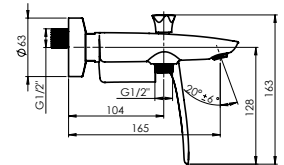

AERO-16

Bidet faucet
1/2-540051 | 3/8-540151

Flow rate **5 l/min**
Cartridge **35 mm**
Connection hoses **60 cm, PEX, polyester hose braiding**

AERO-10

Bath faucet
540030

Flow rate **15 l/min**
Cartridge **35 mm**
Diverter type **Automatic**

Adjustable aerator allows to control water flow direction:

AERO-12

Shower faucet
540031

Cartridge **35 mm**