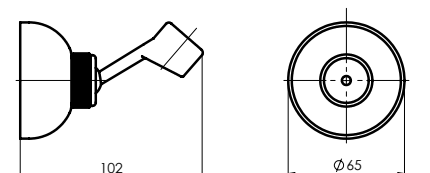

DUPLEX-METAL

Handshower holder
623004B

Adjustable
Material **Zinc**
Coating **Chrome**
Warranty **2 years**