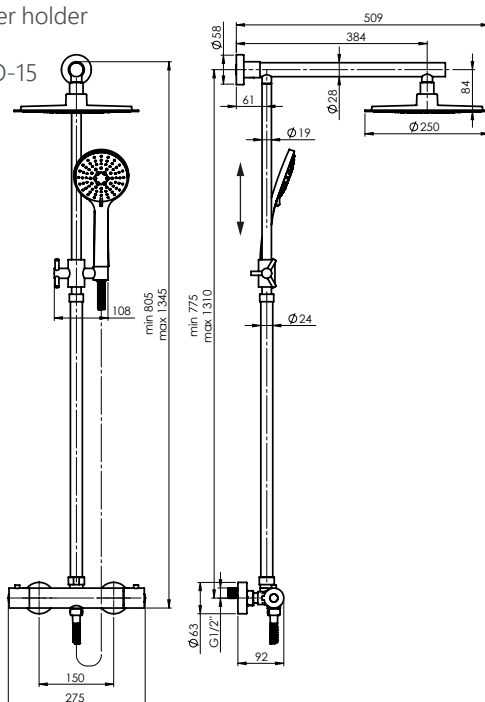

ETNA+THERMO-15

Shower system
625028

Set:

- Telescopic, height-adjustable chrome-plated column from stainless steel, $\varnothing 19$ - $\varnothing 24$ mm
- Anti-lime shower head ETNA $\varnothing 250$ mm
- Anti-lime handshower DORA $\varnothing 110$ mm, 5 functions
- Height and tilt-adjustable handshower holder
- Shower hose 150 cm, stainless steel
- Thermostatic shower faucet THERMO-15

Coating **Chrome**

Colour **Chrome**

Warranty **5 years, 2 years for column and accessories**