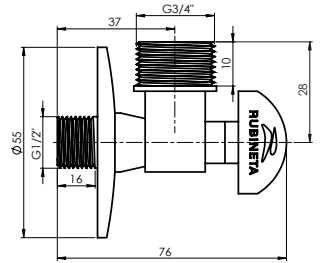

ANGLE BALL VALVE M1/2"xM1/2" (Ni)

662015B

Material Brass
Coating Nickel
Warranty 2 years

ANGLE BALL VALVE M1/2"xM3/4" (Ni)

662016

Material Brass
Coating Nickel
Warranty 2 years

THREE-WAY BALL VALVE M1/2"xF1/2"xM3/4"

662001

Material Brass
Coating Chrome
Warranty 2 years

COMBINATED ANGLE VALVE M1/2"xM3/4"xM3/8x10"

662024

Material Brass
Coating Chrome
Warranty 2 years

DECORATIVE VALVE PLATE 1/2"

636617P

Material Polished steel
Warranty 2 years

TEFLON TAPE

634021
10 m / 12 mm / 0,075 mm
634116
20 m / 12 mm / 0,1 mm
634117
20 m / 19 mm / 0,2 mm