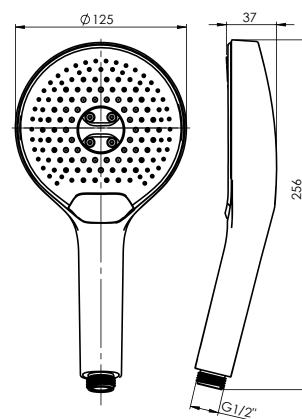

LUNA (BK)

Handshower
622154B

Anti-lime handshower with self-cleaning function

Functions 3

Diameter 110 mm

Flow rate 11,5 l/min at 3 Bar pressure

Material ABS-plastic

Colour Chrome, matt black

Warranty 2 years