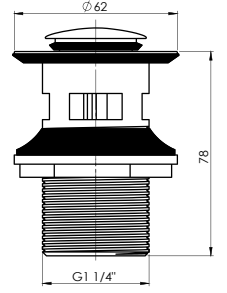

CLICK-CLACK WASTE 1 1/4"

710016

Material **Plastic, zinc**
Warranty **2 years**