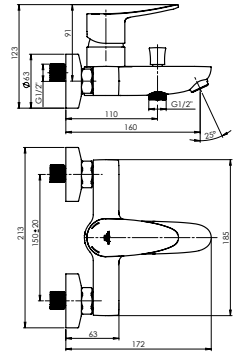

STATIC-10/K (N)

Bath faucet with shower set
A10A08N

Flow rate 22.8 - 25.2 l/min
Cartridge 35 mm
Diverter type **Automatic**
Set:

Handshower Slim, Ø 92 mm, 3 functions
Shower hose 150 cm, PVC
Handshower holder Fix