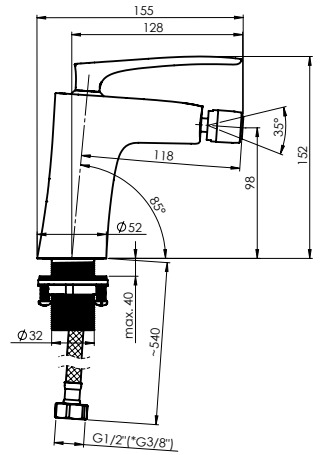

Adjustable aerator allows to control water flow direction:

AERO-16

Bidet faucet
1/2-540051 | 3/8-540151

Flow rate **5 l/min**
Cartridge **35 mm**
Connection hoses **60 cm, PEX, polyester hose braiding**

AERO-10