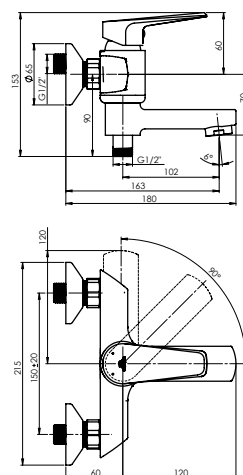

Diverter type **Swivel spout-diverter (ceramic)**

Set:

Handshower Dora, Ø 110 mm, 5 functions

Shower hose 150 cm, PVC

Handshower holder Fix

DELI-12

Shower faucet
D20008

Cartridge **35 mm**