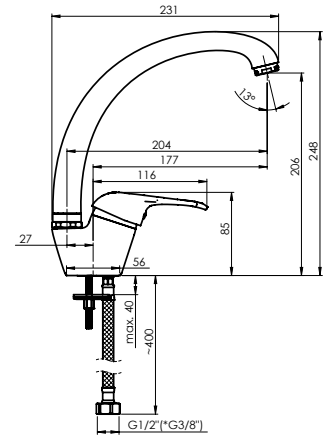

P-33 STAR

Kitchen faucet
1/2-P33001 | 3/8-P33101

Flow rate **7 – 8 l/min**
Cartridge **40 mm**
Connection hoses **40 cm, EPDM, stainless steel hose braiding**
Coating **Chrome**
Colour **Chrome**
Warranty **5 years**