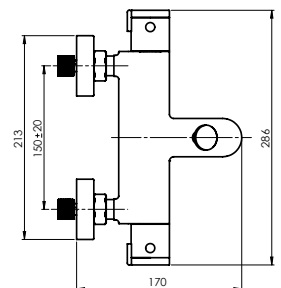

THERMO-12/K

Shower faucet with shower set
H20L08

Set:

- Handshower Slim, Ø 92 mm, 3 functions
- Shower hose 150 cm, PVC
- Handshower holder Fix

THERMO-10

Bath faucet
H10008

Flow rate 22.8 – 25.2 l/min
Diverter type **Semi-automatic**

THERMO-10/K

Bath faucet with shower set
H10L08

Flow rate 22.8 – 25.2 l/min
Diverter type **Semi-automatic**

Set:

- Handshower Slim, Ø 92 mm, 3 functions
- Shower hose 150 cm, PVC
- Handshower holder Fix