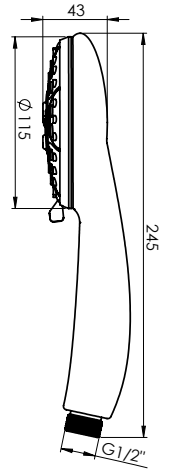

AQUA

Handshower
622030B

Chrome-plated anti-lime handshower

Functions 4 + **AQUA**PAUSE function

Diameter 90 mm

Flow rate 8.5 l/min at 3 Bar pressure

Material ABS-plastic

Colour **Chrome, grey**

Warranty 2 years