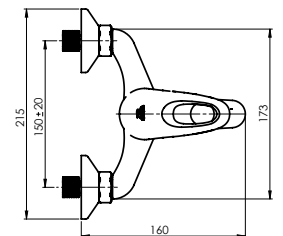

Cartridge 35 mm

Diverter type **Mechanical**

Set:

Handshower Kobra, Ø 66 mm, 1 function

Shower hose 150 cm, stainless steel

Handshower holder Grand

Y-14 MARS

Bath faucet
Y41003