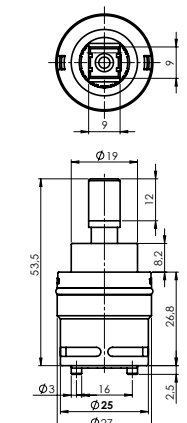

CARTRIDGE CITEC WITH UPPER O-RING 25 mm

634050

Material Plastic / ceramic

Warranty 5 years