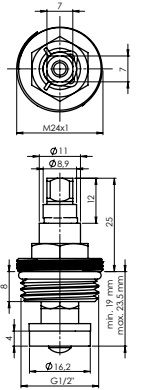

VALVE 3/8" (7x7)

664022

Material Brass
Warranty 2 years

VALVE 1/2" CROSS (7x7)

664026

Material Brass
Warranty 2 years

VALVE 1/2" CERAMIC CROSS (8x24) 180°

664012