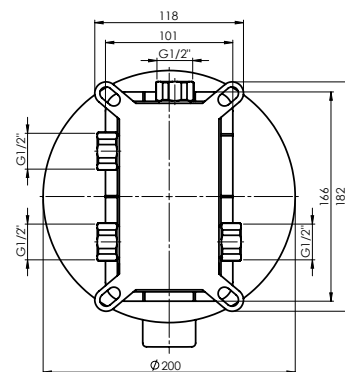

MODENA-2F

Concealed shower system
625049

Cartridge 35 mm Sedal

Diverter type Ceramic

Material Brass / stainless steel

Plastic concealed mounting box

Coating Chrome

Colour Chrome

Set:

Shower head Olo 250 (SQ), stainless steel

Shower head arm 40 cm

Handshower Dove, 1 function

Shower hose 150 cm, PVC

Handshower holder Grand