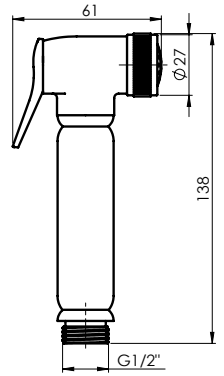

ONYX

Bidet handshower
622085B

Functions 1

Material **RubiBrass**

Colour **Chrome**

Warranty **5 years**