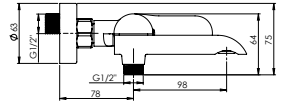

ULTRA-10/K (SW) (BK)

Bath / shower faucet with shower set
U1KP68

Flow rate 12 l/min

Cartridge 35 mm with diffuser

Diverter type Swivel spout-diverter (ceramic)

Coating RubiCoat-E

Colour Matt black

Set:

Handshower Lava (BK), Ø 100 mm, 5 functions

Shower hose 150 cm, PVC, matt black

Handshower holder Grand (BK)