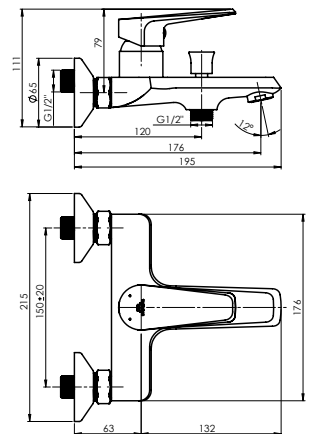

DELI-10/K

Bath faucet with shower set
D10K08

Flow rate 22.8 – 25.2 l/min

Cartridge 35 mm

Diverter type Automatic

Set:

Handshower Dora, Ø 110 mm, 5 functions

Shower hose 150 cm, PVC

Handshower holder Fix