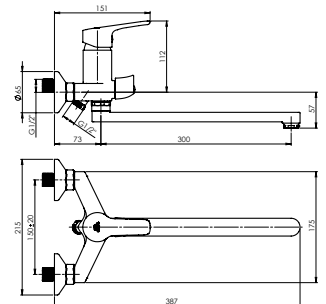

UNO-11/C

Bath faucet with shower set
N11CD01

Flow rate **16 – 18 l/min**
Cartridge **35 mm**
Diverter type **Ceramic**
Spout **Brass, 300 mm**
Set:
Handshower Delta, $\varnothing$ 70 mm, 3 functions
Shower hose 150 cm, stainless steel
Handshower holder Grand