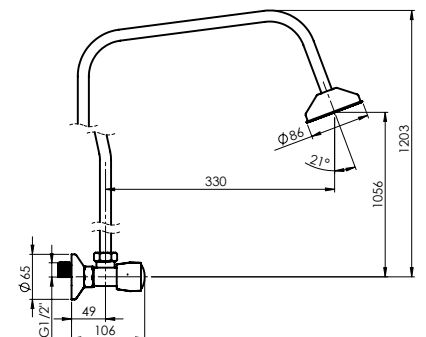

R-5 GLOBO

Shower faucet with shower pipe
R50062

Valve 1/2" (7x7)

Warranty 5 years, 2 years for shower pipe