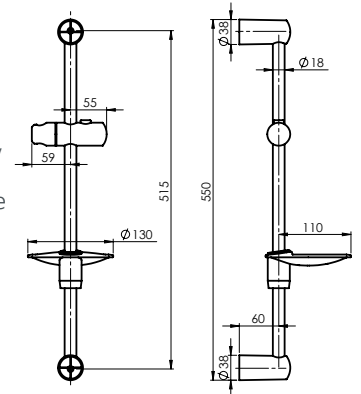

VARIANTA

Shower sliding bar
621010B

- Chrome-plated rail from stainless steel
  Ø25 mm, length 60 cm
- Shower rail brackets and handshower holder
  are made of chromed plastic
- Chrome-plated soap dish

Warranty 2 years