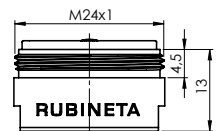

636617P

Material Polished steel
Warranty 2 years

TEFLON TAPE

634021
10 m / 12 mm / 0,075 mm
634116
20 m / 12 mm / 0,1 mm
634117
20 m / 19 mm / 0,2 mm

SPARE PARTS

M24x1 SPIDER GREEN Q4 (BK)

Aerator
636786B

Flow rate 4 – 5 l/min
Material Metal / plastic
Warranty 1 year