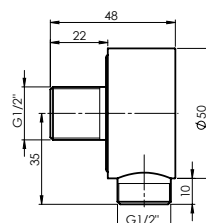

MODENA-2F

Concealed shower system
625049

Cartridge 35 mm Sedal

Diverter type Ceramic

Material Brass / stainless steel

Plastic concealed mounting box

Coating Chrome

Colour Chrome

Set:

Shower head Olo 250 (SQ), stainless steel

Shower head arm 40 cm

Handshower Dove, 1 function

Shower hose 150 cm, PVC

Handshower holder Grand