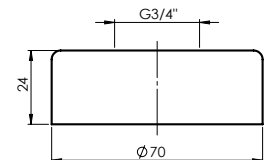

DECORATIVE LUX ECCENTRIC PLATE THERMO/ULTRA

636654

Material **Brass**
Coating **Chrome**
Warranty **2 years**