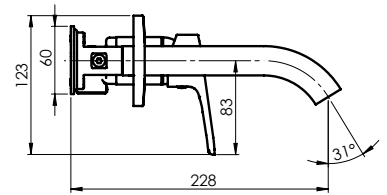

TORINO-1F (BK)

Concealed washbasin faucet
PM0010

Flow rate 13.5 – 15.0 l/min

Cartridge 35 mm

Coating **RubiCoat**

Colour **Black**

Warranty 5 years, 2 years for coating