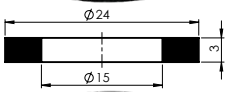

O-RINGS (d1xd2 mm)

- 632060M 7,66x1,78 (100 pcs.)
- 632060P 7,66x1,78 (10 pcs.)
- 632008P 11,00x2,50 (10 pcs.)
- 632016M 13,00x2,50 (100 pcs.)
- 632061M 13,94x2,62 (100 pcs.)
- 632058P 18,00x2,00 (10 pcs.)
- 632155P 13,94x2,62 (10 pcs.)
- 632159P 15,60x1,78 (10 pcs.)
- 632156P 13,00x2,50 (10 pcs.)

GASKET FOR BASE P-20

632043P 40,83x3,53 mm (10 pcs.)

RUBBER WASHER P-12 (CONICAL)

For diverter P-12
632028P

15x7,5x3,7 mm (10 pcs.)

RUBBER WASHER 1/2"

632097P 18,5x10,8x2,5 mm (10 pcs.)

632001M 18,5x10,8x2,5 mm (100 pcs.)

RUBBER WASHER 3/4"

632100P 24x15x3 mm (10 pcs.)

632002M 24x15x3 mm (100 pcs.)

RUBBER WASHER WITH METAL NET 1/2"

632150P 19x11x3 mm (10 pcs.)

632012M 19x11x3 mm (100 pcs.)

RUBBER WASHER WITH METAL NET 3/4"

632151P 24x15,5x3,5 mm (10 pcs.)

632013M 24x15,5x3,5 mm (100 pcs.)

RUBBER WASHER FOR VALVE 1/2"

632161P 16x4x4 mm (10 pcs.)

632037M 16x4x4 mm (100 pcs.)

RUBBER WASHER FOR VALVE 3/8"

632162P 14,4x4x3,4 mm (10 pcs.)

632038M 14,4x4x3,4 mm (100 pcs.)

RUBBER WASHER SET

632114P (12 pcs.):

632001M 18,5x10,8x2,5 mm (4 pcs.)

632002M 24x15x3 mm (4 pcs.)

632161P 16x4x4 mm (4 pcs.)

RUBBER WASHER R-1 (CONICAL)

For diverter R-1
632045P

17x10,5x4,8 mm (10 pcs.)

WASHER 1/2" (PARONITE)

632052P 18,4x12x2,2 mm (10 pcs.)

632052M 18,4x12x2,2 mm (100 pcs.)

WASHER 3/4" (PARONITE)

632153P 24x16x2 mm (10 pcs.)

632011M 24x16x2 mm (100 pcs.)

RUBBER WASHER SET FOR SPOUT

632126P P-19/20, Vigas-19/20 (4 pcs.)

632127P Y-19/20, Uno-19/20, Vito-19/20, Static-19/20, Optima-19/20 (4 pcs.)

632164P S, J, U (4 pcs.)

632163P C, G, T-33 (3 pcs.)

632187P Tornado-19/20 (4 pcs.)

632200P Axe-33 (Chrome) (4 pcs.)

632189P Ultra-35 (4 pcs.)

632190P Ultra-32 (7 pcs.)

632191P Viva-33 (3 pcs.)