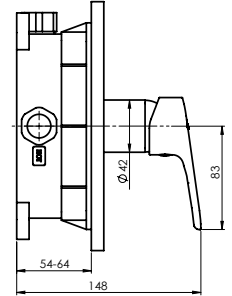

KUBO-1F-UNO SET

Concealed shower system, 1 function
625014

Set:

Handshower Airforce, Ø 100 mm,

3 functions

Shower hose 150 cm, PVC

Handshower holder Fix