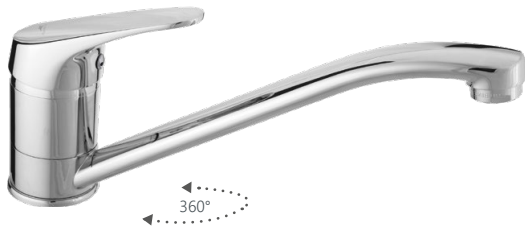

VIGAS-20

Kitchen faucet
1/2-VG00008 | 3/8-VG00108

Flow rate 12 – 13 l/min
Cartridge 40 mm
Connection hoses 40 cm, EPDM, stainless steel hose braiding