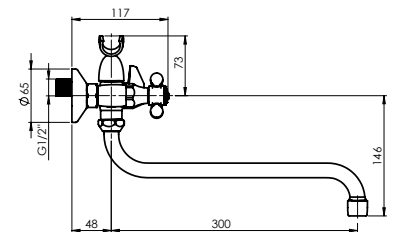

Handshower Kobra, Ø 66 mm, 1 function

Shower hose 150 cm, stainless steel

C-1 CROSS (C) (K)

Bath faucet with shower set
C1CK06

Flow rate 16 – 18 l/min

Valve 180° ceramic

Diverter type Mechanical

Spout Brass, 300 mm