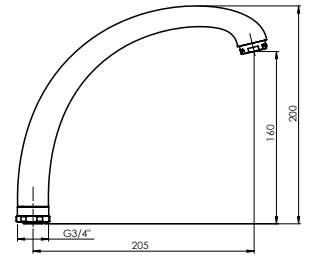

T-33

Spout
633029

Flow rate 7 – 8 l/min
Material **Brass**
Coating **Chrome**
Warranty **2 years**

J 18x130/200 mm

Spout
633005 | 130 mm
633004 | 200 mm

Flow rate 7 – 8 l/min
Material **Brass**
Coating **Chrome**
Warranty **2 years**

S 18x200/300/400 mm

Spout
633006 | 200 mm
633001 | 300 mm
633007 | 400 mm

Flow rate 16 – 18 l/min (633006 – Flow rate
7 – 8 l/min)
Material **Brass**
Coating **Chrome**
Warranty **2 years**

C 200/300/400 mm

Spout
633013 | 200 mm
633011 | 300 mm
633009 | 400 mm

Flow rate 16 – 18 l/min
Material **Brass**
Coating **Chrome**
Warranty **2 years**