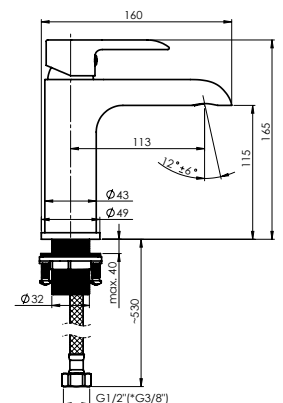

ULTRA-18 (N) (BK)

Washbasin faucet
1/2-U80068N | 3/8-U80168N

Flow rate **5 l/min**
Cartridge **35 mm**
Connection hoses **60 cm, PEX, polyester hose braiding**
Coating **RubiCoat-E**
Colour **Matt black**