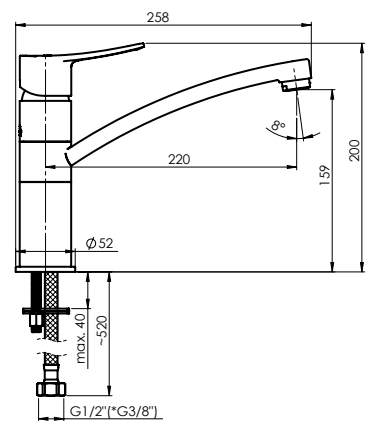

STATIC-20

Kitchen faucet
1/2-A00008 | 3/8-A00108

Flow rate 13.5 – 15.0 l/min

Cartridge 35 mm

Connection hoses 60 cm, PEX, polyester
hose braiding