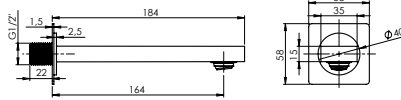

Shower hose 150 cm, PVC

Handshower holder

Shower head Olo, Ø 250 mm, 1 function

Shower head arm 40 cm

Spout 18.4 cm

Adjustable aerator allows to control water flow direction:

MODENA ^{NEW}

Strict and precise lines of the MODENA reflect harmony, stability and order. MODENA is the high-end quality. Now combined with concealed mounting technology.