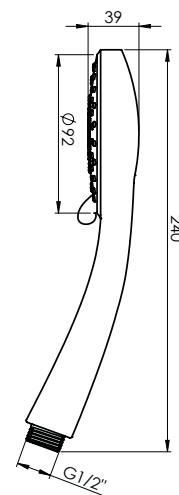

SNOW

Handshower
622013B

Chrome-plated anti-lime handshower

Functions 3 + AQUA PAUSE function

Diameter 100 mm

Flow rate 12 l/min at 3 Bar pressure

Material ABS-plastic

Colour Chrome, grey, blue

Warranty 2 years