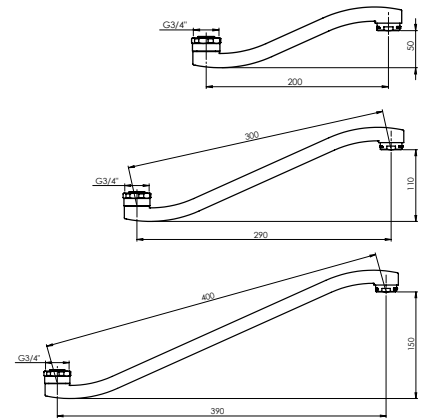

G 200/300/400 mm

Spout
633012 | 200 mm
633014 | 300 mm
633008 | 400 mm

Flow rate **16 – 18 l/min**
Material **Brass**
Coating **Chrome**
Warranty **2 years**

U 18x200 mm

Spout
633003

Flow rate **7 – 8 l/min**
Material **Brass**
Coating **Chrome**
Warranty **2 years**