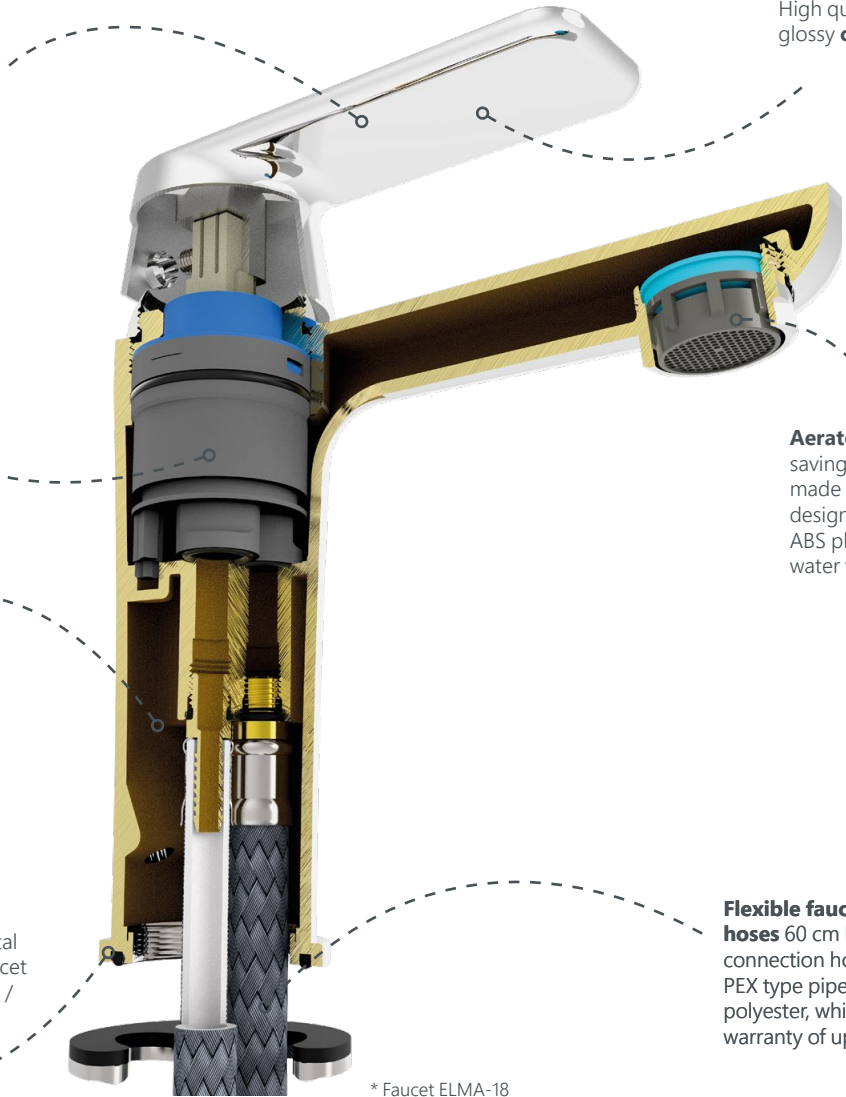

Handle – facilitates even temperature and water flow regulation. Adjustment angle 110°. Chromed metal.

Ceramic cartridge regulates water flow and temperature. Warranty for 150,000 switching cycles!

Faucet's body is made of high quality brass.

Faucet base is a decorative metal component for covering the faucet mounting hole in the washbasin / table top.

High quality, durable and glossy **chrome plating**.

Aerator is a water-saving component made of specially designed ecological ABS plastic for efficient water with air mixing.

Flexible faucet connection hoses 60 cm FLIESSER connection hoses made of PEX type pipe, braided with polyester, which is covered by a warranty of up to 10 years!

* Faucet ELMA-18

Eccentric plates are a decorative details made of chromed metal.

Faucet's body is made of high quality brass.

High quality, durable and glossy **chrome plating**.

Back nut is designed to protect the water supply system from contamination with dirty water.

Ceramic valve regulates water flow and temperature. Warranty for 150,000 cycles!