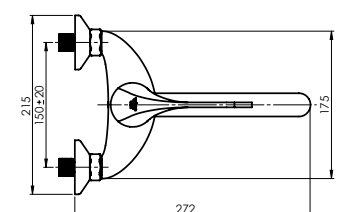

P-10 STAR

Bath faucet
P10001

Flow rate **16 – 18 l/min**
Cartridge **40 mm**
Diverter type **Mechanical**

P-10/K STAR

Bath faucet with shower set
P10K01

Flow rate **16 – 18 l/min**
Cartridge **40 mm**
Diverter type **Mechanical**
Set:
Handshower Delta, Ø 70 mm, 3 functions
Shower hose 150 cm, stainless steel
Handshower holder Grand

P-14 STAR

Bath faucet
P41001

Flow rate **16 – 18 l/min**
Cartridge **40 mm**
Spout **Brass, 200 mm**

P-14 MEDIC

Bath faucet
P41005

Flow rate **16 – 18 l/min**
Cartridge **40 mm**
Spout **Brass, 200 mm**