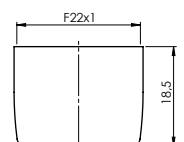

F22x1 SPIDER ORANGE Q8

Aerator
636766B

Flow rate 7 – 8 l/min
Material Metal / plastic
Warranty 1 year