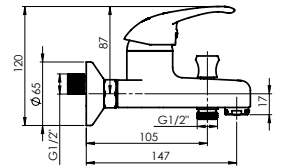

Y-10/K MARS

Bath faucet with shower set
Y10K03

Flow rate 16 – 18 l/min

Cartridge 35 mm

Diverter type **Mechanical**

Set:

Handshower Kobra, Ø 66 mm, 1 function

Shower hose 150 cm, stainless steel

Handshower holder Grand