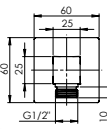

Shower hose 150 cm, PVC

Handshower holder

Shower head Olo, Ø 250 mm, 1 function

Shower head arm 40 cm

Spout 18.4 cm

Adjustable aerator allows to control water flow direction:

MODENA ^{NEW}

Strict and precise lines of the MODENA reflect harmony, stability and order. MODENA is the high-end quality. Now combined with concealed mounting technology.