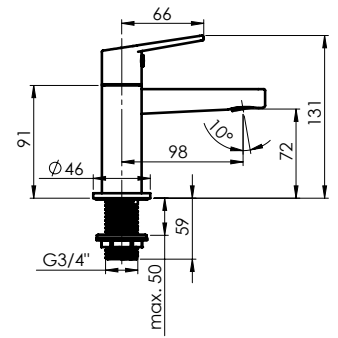

NEW

UNO-1/K

Bath faucet with shower set
3/4 - NUK1K08

Valve 90°

Flow rate 11 – 12 l/min

Set:

Handshower Delta, Ø 70 mm, 3 functions

Shower hose 150 cm, stainless steel

Handshower holder Grand