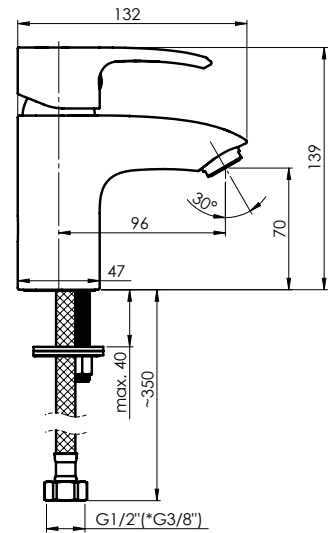

TRENTO-18

Washbasin faucet
1/2-TN80008 | 3/8-TN80108

Flow rate 4 – 5 l/min
Cartridge 35 mm
Connection hoses 40 cm, EPDM, stainless steel hose braiding
Coating Chrome
Colour Chrome

TRENTO-17

Washbasin faucet with bidet handshower
1/2-TN70008 | 3/8-TN70108

Flow rate 4 – 5 l/min
Cartridge 35 mm
Connection hoses 40 cm, EPDM, stainless steel hose braiding
Coating Chrome
Colour Chrome

Set:
Shower hose 150 cm, PVC, biflex
Handshower Bidet, 1 function