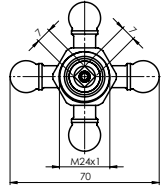

HANDLE CROSS 1/2" (7x7) BL

631326

Material **Zinc**
Coating **Chrome**
Warranty **2 years**

HANDLE STAR

631011

Material **Zinc**
Coating **Chrome**
Warranty **2 years**