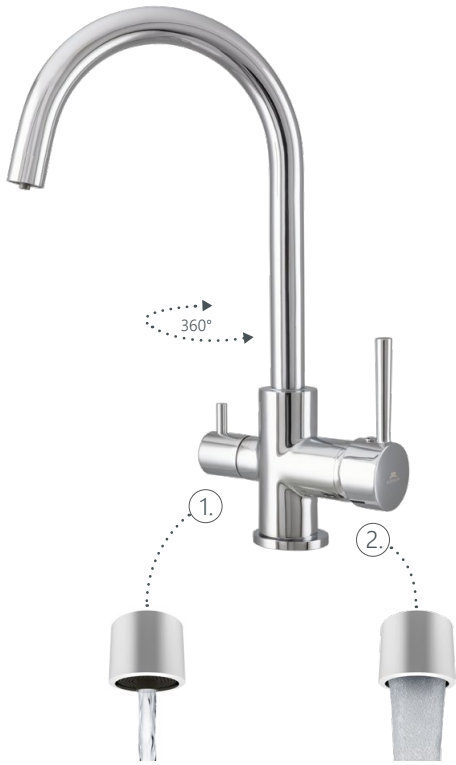

ULTRA-32

Kitchen faucet
1/2-U32008 | 3/8-U32108

1. Handle with ceramic 90° valve for drinking water;
2. Handle with ceramic cartridge Citec 35 mm.

Flow rate **Unlimited**

Cartridge **35 mm**

Connection hoses **60 cm, PEX, polyester hose braiding**

Coating **Chrome**

Colour **Chrome**

* Supplied with an additional Fliesser PEX hose and adapter for connecting to the filter. Diameter 6.6 mm. Filters sold separately.

ULTRA-33

Kitchen faucet
1/2-U30008 | 3/8-U30108

Flow rate **13.5 – 15.0 l/min**

Cartridge **40 mm**

Connection hoses **60 cm, PEX, polyester hose braiding**

Coating **Chrome**

Colour **Chrome**

ULTRA-25

Kitchen faucet
3/8-U25108 (low pressure)

Flow rate **low pressure**

Cartridge **35 mm (low pressure)**

Connection hoses **60 cm**

Coating **Chrome**

Colour **Chrome**