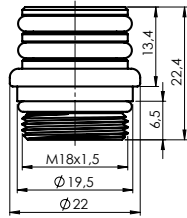

BACK NUT 3/4\"
636310

**HOT/COLD WATER
INDICATOR**
636103