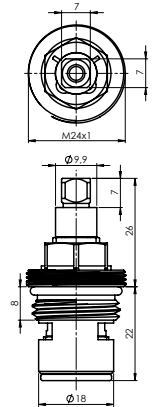

VALVE 1/2" CERAMIC CROSS (8x20) 180°

664144

Material Brass
Warranty 2 years