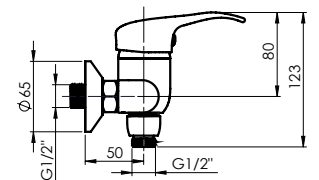

OPTIMA-10/K

Bath faucet with shower set
O10K08

Flow rate **16 – 18 l/min**

Cartridge **35 mm**

Diverter type **Mechanical**

Set:

Handshower Kobra, Ø 66 mm, 1 function

Shower hose 150 cm, stainless steel

OPTIMA-12/C

Bath faucet with shower set
O2CK08

Flow rate **16 – 18 l/min**

Cartridge **35 mm**

Diverter type **Ceramic 3/4"**

Spout **Brass, 300 mm**

Set:

Handshower Kobra, Ø 66 mm, 1 function

Shower hose 150 cm, stainless steel

OPTIMA-12/K

Shower faucet with shower set
O20K08

Cartridge **35 mm**

Set:

Handshower Kobra, Ø 66 mm, 1 function

Shower hose 150 cm, stainless steel