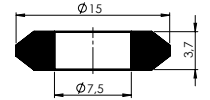

RUBBER WASHER P-12 (CONICAL)

For diverter P-12
632028P

15x7,5x3,7 mm (10 pcs.)