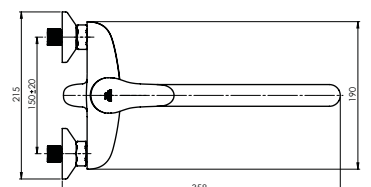

TORNADO-17

Washbasin faucet with bidet handshower
1/2-TR70008 | 3/8-TR70108

Flow rate 4 – 5 l/min

Cartridge 35 mm

Connection hoses 45 cm, EPDM, stainless steel hose braiding

Set:

Shower hose 150 cm, PVC, biflex

Handshower Bidet, 1 function

TORNADO-10

Bath faucet
TR10008

Flow rate 16 – 18 l/min

Cartridge 35 mm

Diverter type Mechanical

TORNADO-10/K

Bath faucet with shower set
TR10K08

Flow rate 16 – 18 l/min

Cartridge 35 mm

Diverter type Mechanical

Set:

Handshower Delta, Ø 70 mm, 3 functions

Shower hose 150 cm, stainless steel

Handshower holder Grand

TORNADO-11/C

Bath faucet with shower set
TR11CK08

Flow rate 16 – 18 l/min

Cartridge 35 mm

Diverter type Ceramic

Spout Brass, 300 mm

Set:

Handshower Delta, Ø 70 mm, 3 functions

Shower hose 150 cm, stainless steel

Handshower holder Grand