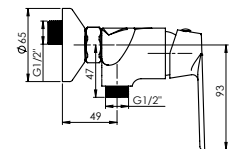

ELMA-12/C

Bath faucet with shower set
EL2CK08

Flow rate 22.8 - 25.2 l/min

Cartridge 35 mm

Diverter type Ceramic 3/4"

Spout Brass, 300 mm

Set:

Handshower Dora, Ø 110 mm, 5 functions

Shower hose 150 cm, PVC

Handshower holder Fix

ELMA-12

Shower faucet
EL20008

Cartridge 35 mm

ELMA-12/K

Shower faucet with shower set
EL20K08

Cartridge 35 mm

Set:

Handshower Dora, Ø 110 mm, 5 functions

Shower hose 150 cm, PVC

Handshower holder Fix