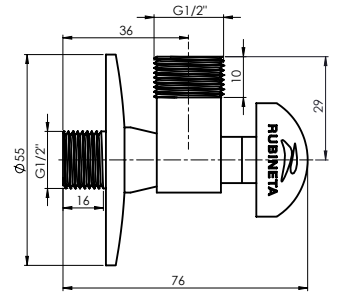

ANGLE BALL VALVE M1/2"xM1/2" (Ni)

662015B

Material Brass
Coating Nickel
Warranty 2 years

ANGLE BALL VALVE M1/2"xM3/4" (Ni)

662016

Material Brass
Coating Nickel
Warranty 2 years