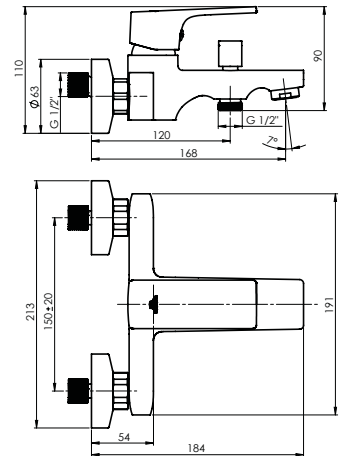

MODENA-10/K (BK/RG)

Bath faucet with shower set
MD10K638

Flow rate **22.8-25.2 l/min**
Cartridge **35 mm**
Diverter type **Semi-automatic**
Coating **RubiCoat, PVD**
Colour **Matt black, rose gold**
Set:
Handshower Dove (BK), 1 function
Shower hose 150 cm, PVC, matt black
Handshower holder Grand (BK)