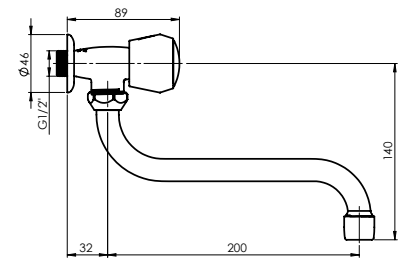

R-8 GLOBO

Kitchen faucet
1/2-R8J002 | 3/8-R8J102

Flow rate 7 – 8 l/min

Valve 1/2" (7x7)

Connection hoses 40 cm, EPDM, stainless steel
hose braiding

Warranty 2 years

R-6 ECO

Washbasin faucet for cold water
R66001

Flow rate 12 – 13 l/min

Valve 1/2" (7x7)

Warranty 2 years

R-9 ECO

Washbasin faucet for cold water
R93001

Flow rate 12 – 13 l/min

Valve 1/2" (7x7)

Spout **Brass**, 200 mm

Warranty 2 years

R-4 GLOBO

Washbasin faucet
R43002

Flow rate 7 – 8 l/min

Valve 1/2" (7x7)

Spout **Brass**, 200 mm