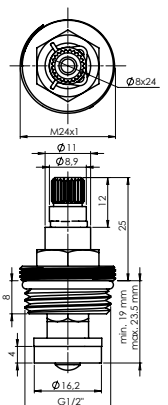

VALVE 1/2" (7x7)

664021

Material Brass
Warranty 2 years