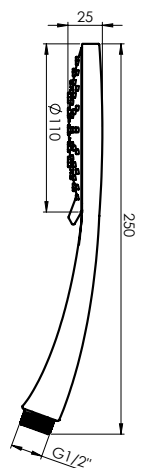

PRETO

Handshower
622080B

Anti-lime handshower with air and water mixing function

Functions 1

Diameter **100 mm**

Flow rate **9 l/min at 3 Bar pressure**

Material **ABS-plastic**

Colour **Matt black**

Warranty **2 years**

LOTA

Handshower
622068B

Chrome-plated anti-lime handshower

Functions 1

Diameter **120 mm**

**With flow-rate restrictor 8 l/min,
without – 15.5 l/min at 3 Bar pressure**

Material **ABS-plastic**

Colour **Chrome, white**

Warranty **2 years**

DOVE

Handshower
622074B

Chrome-plated anti-lime handshower

Functions 1

Flow rate **17 l/min at 3 Bar pressure**

Material **ABS-plastic**

Colour **Chrome, white**

Warranty **2 years**

DORA

Handshower
622070B

Chrome-plated anti-lime handshower

Functions 5

Diameter **110 mm**

**With flow-rate restrictor 8 l/min,
without – 14 l/min at 3 Bar pressure**

Material **ABS-plastic**

Colour **Chrome, grey**

Warranty **2 years**