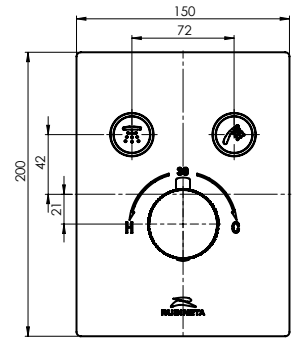

THERMO-2F-OLO (SQ)

Concealed shower system, 2 functions
625039

Material **Brass / stainless steel**

Set:

Handshower Dove, 1 function

Shower hose 150 cm, PVC

Handshower holder

Shower head Olo, Ø 250 mm, 1 function

Shower head arm 40 cm