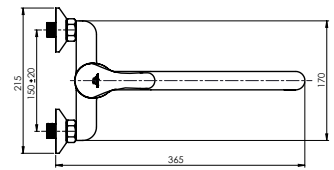

OPTIMA-12/C + VARIANTA-DELTA SET

625104

OPTIMA-12/C

Bath faucet

VARIANTA-DELTA

Shower set

Polished stainless steel shower rail:

- Ø 25 mm;
- Shower rail height 60 cm;
- Chrome-plated soap dish;
- Height and tilt-adjustable handshower holder.

Anti-lime handshower Delta:

- 3 functions;
- Ø 70 mm;
- Flow rate 9.2 l/min at 3 Bar pressure.

Shower hose 150 cm, stainless steel.

Warranty 5 years, 2 years for rail and accessories.

OPTIMA-10 + OPTIMA-18 + VARIANTA-DELTA SET

625105

OPTIMA-18

Washbasin faucet

OPTIMA-10

Bath faucet

VARIANTA-DELTA

Shower set

Polished stainless steel shower rail:

- Ø 25 mm;
- Shower rail height 60 cm;
- Chrome-plated soap dish;
- Height and tilt-adjustable handshower holder.

Anti-lime handshower Delta:

- 3 functions;
- Ø 70 mm;
- Flow rate 9.2 l/min at 3 Bar pressure.

Shower hose 150 cm, stainless steel.

Warranty 5 years, 2 years for rail and accessories.