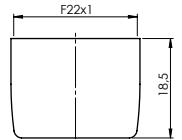

F22x1 SPIDER RED Q16

Aerator
636767B

Flow rate 16 – 18 l/min
Material Metal / plastic
Warranty 1 year