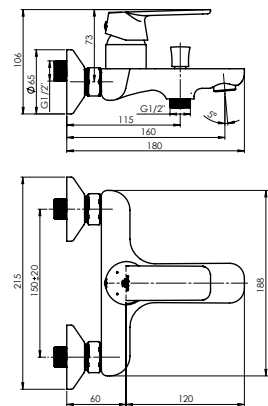

ELMA-10/K

Bath faucet with shower set
EL10K08

Flow rate **22.8 - 25.2 l/min**

Cartridge **35 mm**

Diverter type **Automatic**

Set:

Handshower Dora, Ø 110 mm, 5 functions

Shower hose 150 cm, PVC

Handshower holder Fix