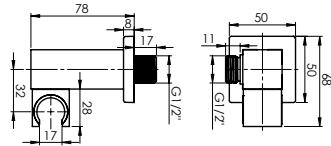

Shower hose 150 cm, PVC

Handshower holder

Shower head Olo, Ø 250 mm, 1 function

Shower head arm 40 cm

Spout 18.4 cm

Adjustable aerator allows to control water flow direction:

MODENA ^{NEW}

Strict and precise lines of the MODENA reflect harmony, stability and order. MODENA is the high-end quality. Now combined with concealed mounting technology.