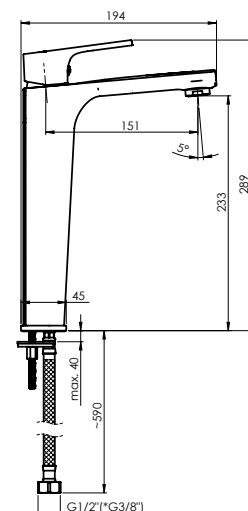

Flow rate **7.5-9 l/min**

Cartridge **35 mm**

Connection hoses **60 cm, PEX, polyester hose braiding**

MODENA-18/D

Washbasin faucet
1/2-MDD0008 | 3/8-MDD0108

Flow rate **7.5-9 l/min**

Cartridge **35 mm**

Connection hoses **60 cm, PEX, polyester hose braiding**