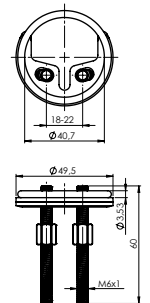

**MOUNTING KIT FOR FAUCET
R-8**

636915P