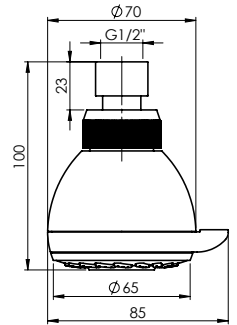

Chrome-plated anti-lime shower head, wall-mounted

Functions 2

Diameter 65 mm

Flow rate 16 l/min at 3 Bar pressure

Material ABS-plastic

Colour Chrome, grey

Warranty 2 years

SWEET+CON/IMP+ GRAND