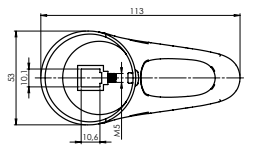

Material **Zinc**
Coating **Chrome**
Warranty **2 years**

HANDLE MEDIC

631015

Material **Zinc**
Coating **Chrome**
Warranty **2 years**

CARTRIDGE KEROX 25 mm

634038

Material **Plastic / ceramic**
Warranty **5 years**