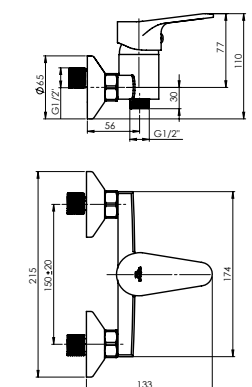

LUKA-12/K

Shower faucet with shower set
LU20K08

Cartridge 35 mm
Set:
Handshower Oka, Ø 80 mm, 1 function
Shower hose 150 cm, stainless steel
Handshower holder Grand