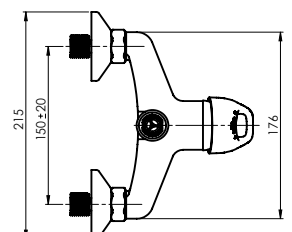

Handshower Delta, Ø 70 mm, 3 functions

Shower hose 150 cm, stainless steel

Handshower holder Grand

P-15 STAR

Shower faucet
P50801

Cartridge 40 mm

OPTIMA

OPTIMA series is the OPTIMA' solution for compact kitchen and bathroom spaces.