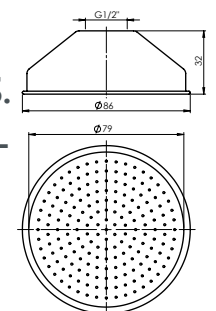

**HOSE
CONNECTION
1/2\"**
662125