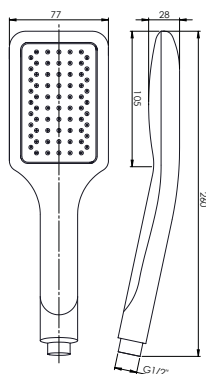

MODENA-2F

Concealed shower system
625049

Cartridge 35 mm Sedal

Diverter type Ceramic

Material Brass / stainless steel

Plastic concealed mounting box

Coating Chrome

Colour Chrome

Set:

Shower head Olo 250 (SQ), stainless steel

Shower head arm 40 cm

Handshower Dove, 1 function

Shower hose 150 cm, PVC

Handshower holder Grand