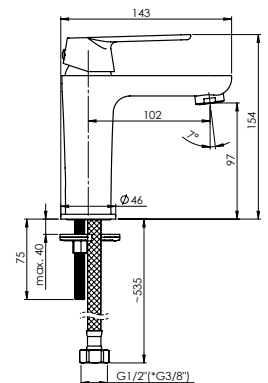

Cartridge **35 mm**

Connection hoses **60 cm, PEX, polyester hose braiding**

ELMA-18

Washbasin faucet
1/2-EL80008 | 3/8-EL80108

Flow rate **5 l/min**

Cartridge **35 mm**

Connection hoses **60 cm, PEX, polyester hose braiding**