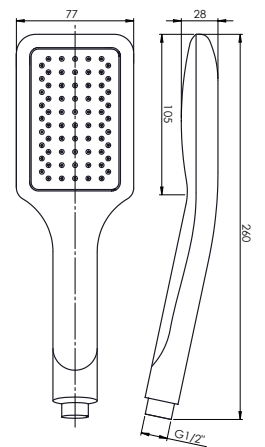

DORA

Handshower
622070B

Chrome-plated anti-lime handshower

Functions 5

Diameter **110 mm**

**With flow-rate restrictor 8 l/min,
without – 14 l/min at 3 Bar pressure**

Material **ABS-plastic**

Colour **Chrome, grey**

Warranty **2 years**