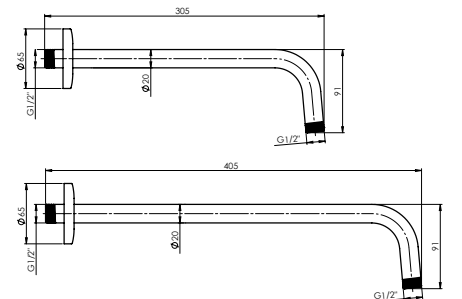

SHOWER HEAD ARM

622900B - 30 cm
622902B - 40 cm

Material **Brass**

Coating **Chrome**

Colour **Chrome**

Warranty **2 years**