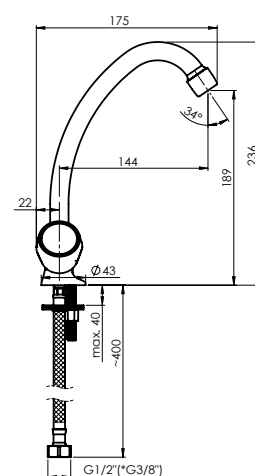

R-8 GLOBO

Kitchen faucet
1/2-R8J002 | 3/8-R8J102

Flow rate 7 – 8 l/min

Valve 1/2" (7x7)

Connection hoses 40 cm, EPDM, stainless steel hose braiding

Coating Chrome

Colour Chrome

Warranty 2 years