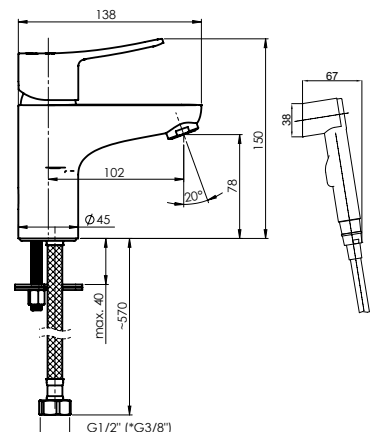

STATIC-17 (N)

Washbasin faucet with bidet handshower
1/2-A70008N | 3/8-A70108N

Flow rate **5 l/min**

Cartridge **35 mm**

Connection hoses **60 cm, PEX, polyester hose braiding**

Set:

Shower hose 125 cm, PVC

Handshower Bidet, 1 function