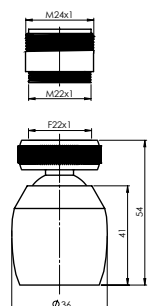

F22x1 SPIDER GREY Q13

Aerator
636702P
636702B

Flow rate 12 – 13 l/min
Material Metal / plastic
Warranty 1 year

F22x1 SPIDER RED Q16

Aerator
636767B

Flow rate 16 – 18 l/min
Material Metal / plastic
Warranty 1 year

F20x1 VIVA

Aerator
636774B
636774P

Material Metal / plastic
Warranty 1 year

M28x1

Aerator
636711P

Material Metal / plastic
Warranty 1 year

M20x1

Aerator
636735P

Flow rate 22.8 – 25.2 l/min
Material Metal / plastic
Warranty 1 year

UNI

Aerator
636714P

Material Metal / plastic
Warranty 1 year