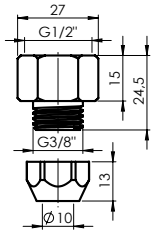

**ADAPTER FOR FAUCET CONNECTION
PIPE F1/2"xM3/8"x10**

636322

**MOUNTING KIT FOR FAUCET
Y-20**

636912P