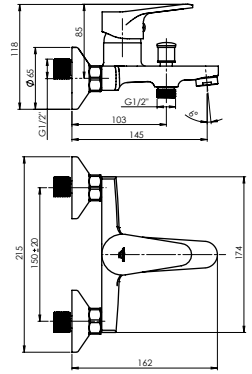

LUKA-10

Bath faucet
LU10008

Flow rate 16 – 18 l/min
Cartridge 35 mm
Diverter type **Mechanical**

LUKA-10/K

Bath faucet with shower set
LU10K08

Flow rate 16 – 18 l/min
Cartridge 35 mm
Diverter type **Mechanical**

Set:
Handshower Oka, Ø 80 mm, 1 function
Shower hose 150 cm, stainless steel
Handshower holder Grand

LUKA-12/C

Bath faucet with shower set
LU2CK08

Flow rate 16 – 18 l/min
Cartridge 35 mm
Diverter type **Ceramic 3/4"**

Spout **Brass, 300 mm**
Set:
Handshower Oka, Ø 80 mm, 1 function
Shower hose 150 cm, stainless steel
Handshower holder Grand

LUKA-12

Shower faucet
LU20008

Cartridge 35 mm

LUKA-12/K

Shower faucet with shower set
LU20K08

Cartridge 35 mm
Set:
Handshower Oka, Ø 80 mm, 1 function
Shower hose 150 cm, stainless steel
Handshower holder Grand