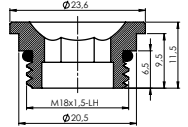

BACK SEAT M18x1.5
636403

BACK NUT 3/4\"
636310