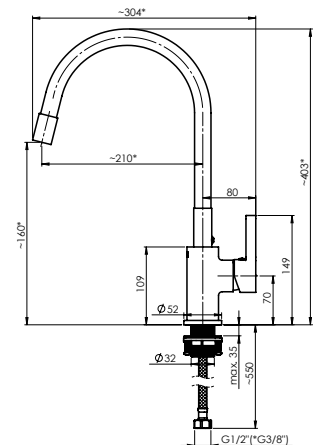

FLEXY-33 (WT)

Kitchen faucet
1/2-FL30078 | 3/8-FL30178

Flow rate **13.5 – 15.0 l/min**

Cartridge **35 mm**

Connection hoses **60 cm, PEX, polyester hose braiding**

Spout **White silicone, soft touch**

Coating **Chrome**

Colour **Chrome, white**