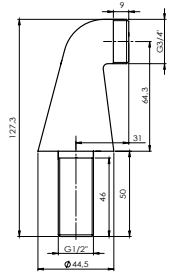

**ELBOWS FOR CONNECTING
A BUILT-IN BATH FAUCET
M1/2"xM3/4"**

657014

Material **Brass**
Warranty **2 years**