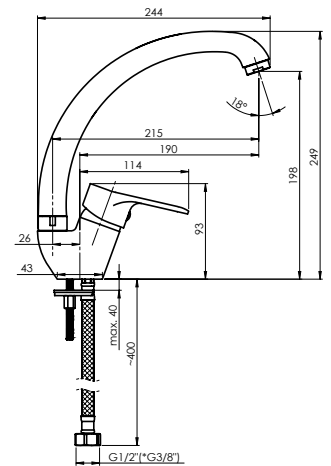

LUKA-33

Kitchen faucet
1/2-LU30008 | 3/8-LU30108

Flow rate 7 – 8 l/min

Cartridge 35 mm

Connection hoses 40 cm, EPDM, stainless steel
hose braiding