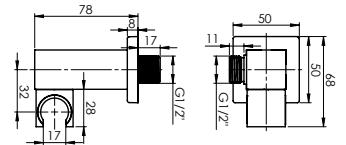

THERMO-2F-OLO (SQ)

Concealed shower system, 2 functions
625039

Material **Brass / stainless steel**

Set:

Handshower Dove, 1 function

Shower hose 150 cm, PVC

Handshower holder

Shower head Olo, Ø 250 mm, 1 function

Shower head arm 40 cm