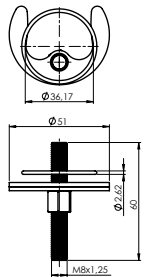

**MOUNTING KIT FOR FAUCET
P-20**

636913P