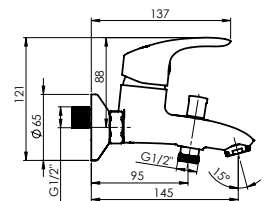

Flow rate 16 – 18 l/min

Cartridge 35 mm

Diverter type Mechanical

Set:

Handshower Delta, Ø 70 mm, 3 functions

Shower hose 150 cm, stainless steel

Handshower holder Grand

TORNADO-11/C