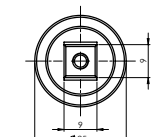

Material **Zinc**
Coating **Chrome**
Warranty **2 years**

HANDLE MEDIC

631015

Material **Zinc**
Coating **Chrome**
Warranty **2 years**

CARTRIDGE KEROX 25 mm

634038

Material **Plastic / ceramic**
Warranty **5 years**