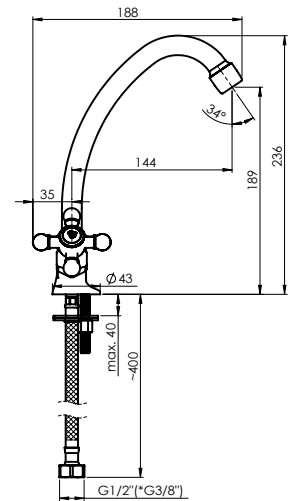

C-1 CROSS (K)

Bath faucet with shower set
C1SK06

Flow rate 16 – 18 l/min

Valve 180° ceramic

Diverter type Mechanical

Spout Brass, 300 mm

Set:

Handshower Kobra, Ø 66 mm, 1 function

Shower hose 150 cm, stainless steel