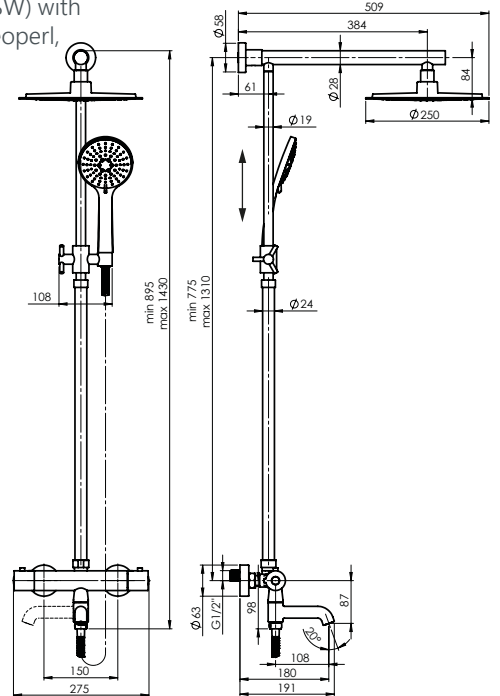

ETNA+THERMO-10 (SW)

NEW

Shower system
625048

Set:

- Chrome plated column from stainless steel $\varnothing 19$ - $\varnothing 24$ (adjustable height before mounting)
- Anti-lime shower head ETNA $\varnothing 250$ mm
- Anti-lime handshower DORA $\varnothing 110$ mm, 5 functions
- Height and tilt-adjustable handshower holder
- Shower hose 150 cm, stainless steel
- Thermostatic shower faucet THERMO-10 (SW) with swivel spout-diverter (ceramic). Aerator Neoperl, flow rate 15.4 l/min

Coating **Chrome**

Colour **Chrome**

Warranty **5 years, 2 years for accessories**