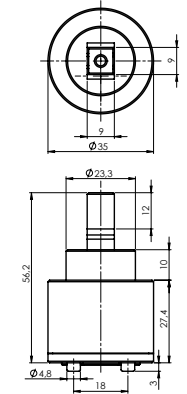

CARTRIDGE CITEC-RUBINETA 35 mm

634041

Material Plastic / ceramic

Warranty 5 years