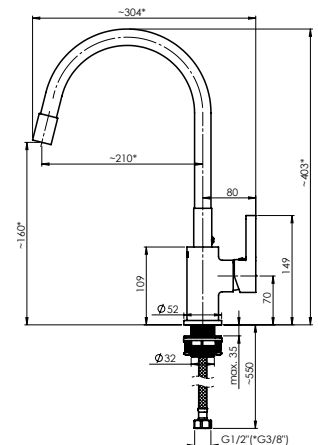

FLEXY-33 (BK2)

Kitchen faucet
1/2-FL300668 | 3/8-FL301668

Flow rate **13.5 – 15.0 l/min**

Cartridge **35 mm**

Connection hoses **60 cm, PEX, polyester hose braiding**

Spout **Black silicone, soft touch**

Coating **RubiCoat-E**

Colour **Matt black**