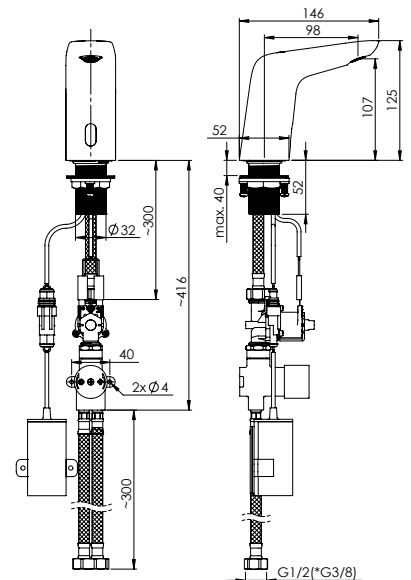

ECOSENS LIFETIME

Contactless washbasin faucet
1/2-540006 | 3/8-540007

Flow rate **1.9 l/min**

Connection hoses **30 cm, EPDM, stainless steel hose braiding**

Adapter 6.75 V