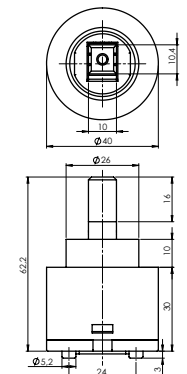

CARTRIDGE CITEC-RUBINETA 40 mm

634045

Material Plastic / ceramic

Warranty 5 years

CARTRIDGE CITEC WITH UPPER O-RING 35 mm

634049

Material Plastic / ceramic

Warranty 5 years