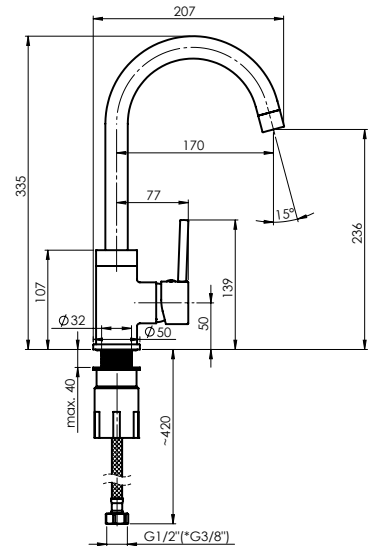

AXE-33 (ST)

Kitchen faucet
1/2-AX30058 | 3/8-AX30158

Flow rate 12 – 13 l/min

Cartridge 35 mm

Connection hoses 45 cm, EPDM, stainless steel
hose braiding

Coating PVD

Colour **Stainless steel**