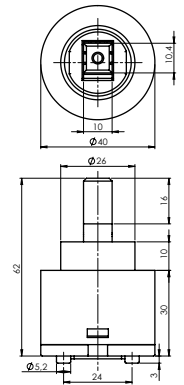

CARTRIDGE SEDAL-RUBINETA 40 mm

634006

Material Plastic / ceramic

Warranty 5 years