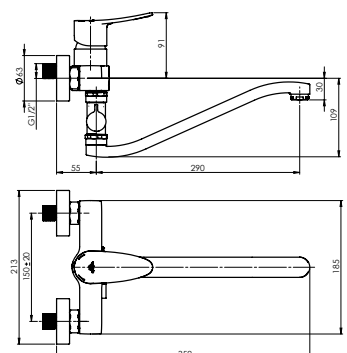

STATIC-10

Bath faucet
A10008

Flow rate 22.8 - 25.2 l/min
Cartridge 35 mm
Diverter type **Automatic**

STATIC-10/K (N)

Bath faucet with shower set
A10A08N

Flow rate 22.8 - 25.2 l/min
Cartridge 35 mm
Diverter type **Automatic**
Set:

Handshower Slim, Ø 92 mm, 3 functions
Shower hose 150 cm, PVC
Handshower holder Fix

STATIC-12/C (N)

Bath faucet with shower set
A2CA08N

Flow rate 22.8 - 25.2 l/min
Cartridge 35 mm
Diverter type **Ceramic 3/4"**
Spout **Brass, 300 mm**
Set:

Handshower Slim, Ø 92 mm, 3 functions
Shower hose 150 cm, PVC
Handshower holder Fix

STATIC-12/G (N)

Bath faucet with shower set
A2GA08N

Flow rate 22.8 - 25.2 l/min
Cartridge 35 mm
Diverter type **Ceramic 3/4"**
Spout **Brass, 300 mm**
Set:

Handshower Slim, Ø 92 mm, 3 functions
Shower hose 150 cm, PVC
Handshower holder Fix