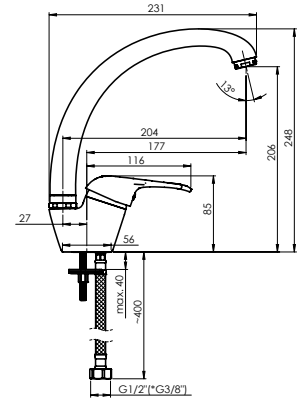

P-33 STAR

Kitchen faucet
1/2-P33001 | 3/8-P33101

Flow rate 7 – 8 l/min
Cartridge 40 mm
Connection hoses 40 cm, EPDM, stainless steel hose braiding

P-20 STAR

Kitchen faucet
1/2-P00001 | 3/8-P00101

Flow rate 12 – 13 l/min
Cartridge 40 mm
Connection hoses 40 cm, EPDM, stainless steel hose braiding