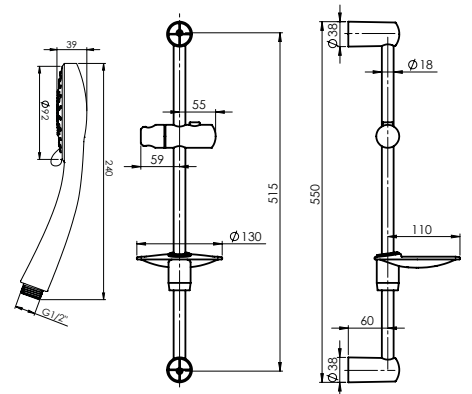

NEW PRACTIC-SLIM

Shower set
624107B

- Chrome-plated rail from stainless steel Ø18 mm, length 55 cm
- Height and tilt-adjustable handshower holder
- Anti-lime handshower SLIM Ø 92 mm, 3 functions
- Shower hose 150 cm, stainless steel
- Plastic soap dish

Warranty 2 years