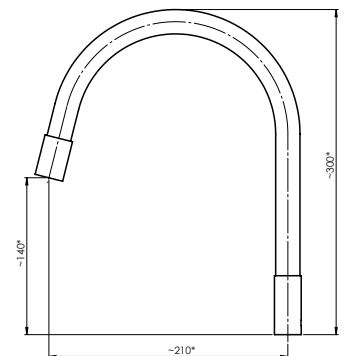

FLEXY-33

Flexible spout for Flexy-33 faucet
633329 (WT)
633328 (BK)
633331 (RD)
633330 (GR)

Flow rate **13.5 – 15.0 l/min**
Material **Silicone, PVC, stainless steel**
Warranty **2 years**