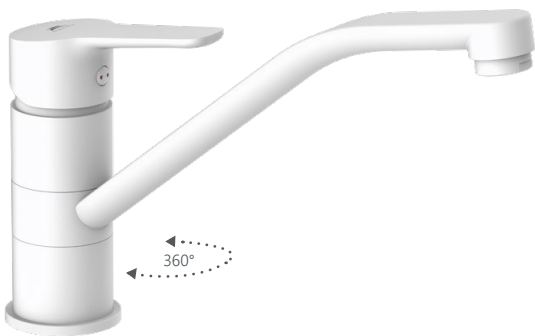

UNO-20

Kitchen faucet
1/2-N00001 | 3/8-N00101

Flow rate **12 – 13 l/min**
Cartridge **35 mm**
Connection hoses **40 cm, EPDM, stainless steel hose braiding**
Coating **Chrome**
Colour **Chrome**
Warranty **5 years**