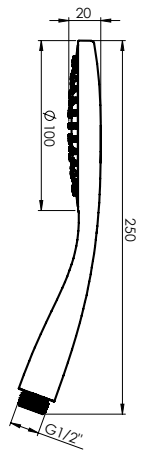

DOVE

Handshower
622074B

Chrome-plated anti-lime handshower

Functions 1

Flow rate **17 l/min at 3 Bar pressure**

Material **ABS-plastic**

Colour **Chrome, white**

Warranty **2 years**