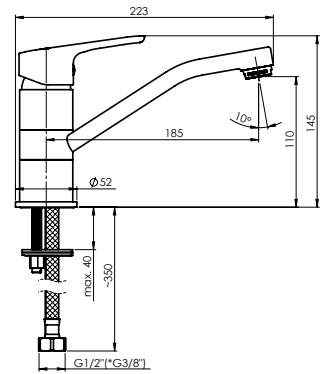

UNO-18 (WT2)

Washbasin faucet
1/2-N800671 | 3/8-N801671

Flow rate 4 – 5 l/min

Cartridge 35 mm

Connection hoses 40 cm, EPDM, stainless steel
hose braiding

Coating RubiCoat

Colour Matt white