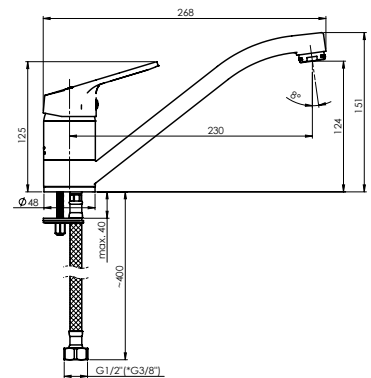

VIGAS-33

Kitchen faucet
1/2-VG30008 | 3/8-VG30108

Flow rate 7 – 8 l/min
Cartridge 40 mm
Connection hoses 40 cm, EPDM, stainless steel hose braiding

VIGAS-20

Kitchen faucet
1/2-VG00008 | 3/8-VG00108

Flow rate 12 – 13 l/min
Cartridge 40 mm
Connection hoses 40 cm, EPDM, stainless steel hose braiding

VIGAS-19

Washbasin faucet
1/2-VG90008 | 3/8-VG90108

Flow rate 12 – 13 l/min
Cartridge 40 mm
Connection hoses 40 cm, EPDM, stainless steel hose braiding

VIGAS-18

Washbasin faucet
1/2-VG80008 | 3/8-VG80108

Flow rate 4 – 5 l/min
Cartridge 40 mm
Connection hoses 40 cm, EPDM, stainless steel hose braiding