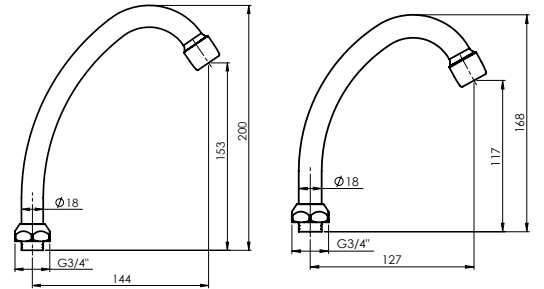

J 18x130/200 mm

Spout
633005 | 130 mm
633004 | 200 mm

Flow rate 7 – 8 l/min
Material **Brass**
Coating **Chrome**
Warranty **2 years**