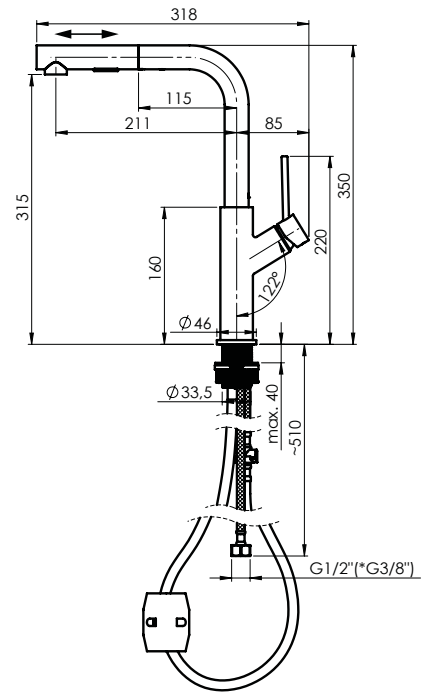

BONA-35 PO

Kitchen faucet
1/2-BO35008 | 3/8-BO35108

Two-function pull-out spout:
regular/"rain"

Flow rate **7 l/min**

Cartridge **25 mm**

Spout hose **Nylon**

Connection hoses **60 cm, PEX, stainless steel hose braiding**

Coating **Chrome**

Colour **Chrome**