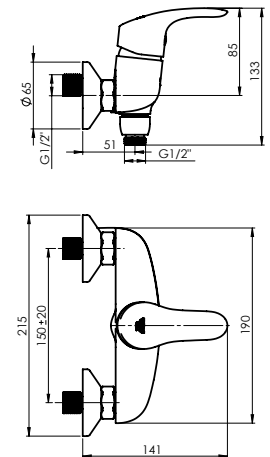

Spout Brass, 300 mm

Set:

Handshower Delta, Ø 70 mm, 3 functions

Shower hose 150 cm, stainless steel

Handshower holder Grand

TORNADO-12

Shower faucet
TR20008

Cartridge 35 mm