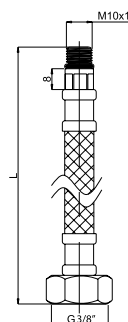

CONNECTION HOSES FOR FAUCETS M10x1/2" (LONG NOZZLE)

Stainless steel / EPDM rubber
Warranty 5 years

619040	40 cm	619080	80 cm
619045	45 cm	619090	90 cm
619050	50 cm	619100	100 cm
619060	60 cm	619120	120 cm
619070	70 cm	619150	150 cm