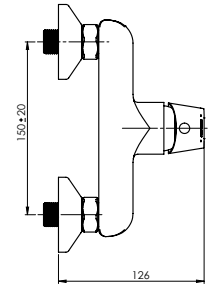

ELMA-12/K

Shower faucet with shower set
EL20K08

Cartridge 35 mm

Set:

Handshower Dora, Ø 110 mm, 5 functions

Shower hose 150 cm, PVC

Handshower holder Fix