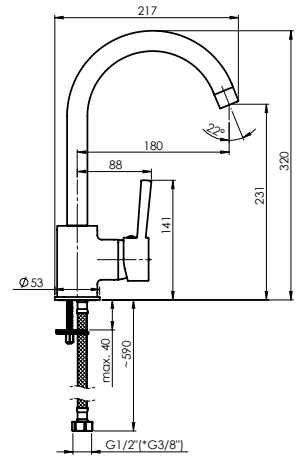

ULTRA-33 (ST)

Kitchen faucet
1/2-U30058 | 3/8-U30158

Flow rate **13.5 – 15.0 l/min**

Cartridge **40 mm**

Connection hoses **60 cm, PEX, polyester hose braiding**

Coating **PVD**

Colour **Stainless steel**

ULTRA-33 (BK)

Kitchen faucet
1/2-U30068 | 3/8-U30168

Flow rate **13.5 – 15.0 l/min**

Cartridge **40 mm**

Connection hoses **60 cm, PEX, polyester hose braiding**

Coating **RubiCoat**

Colour **Matt black**

Warranty **5 years, 2 years for coating**

ULTRA-35

Kitchen faucet
1/2-U35008 | 3/8-U35108

Flow rate **22.8 – 25.2 l/min**

Cartridge **40 mm**

Connection hoses **60 cm, PEX, polyester hose braiding**

Coating **Chrome**

Colour **Chrome**

ULTRA-37

Kitchen faucet
1/2-U70008 | 3/8-U70108

Flow rate **13.5 – 15.0 l/min**

Cartridge **40 mm**

Connection hoses **60 cm, PEX, polyester hose braiding**

Coating **Chrome**

Colour **Chrome**