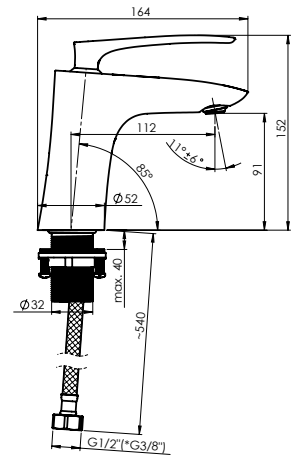

AERO-18

Washbasin faucet
1/2-540033 | 3/8-540133

Flow rate **5 l/min**
Cartridge **35 mm**
Connection hoses **60 cm, PEX, polyester hose braiding**