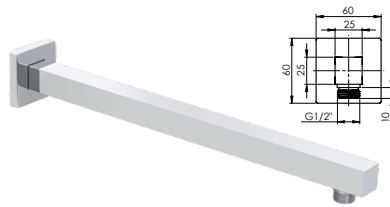

THERMO-2F-OLO (SQ)

Concealed shower system, 2 functions
625039

Material **Brass / stainless steel**

Set:

Handshower Dove, 1 function

Shower hose 150 cm, PVC

Handshower holder

Shower head Olo, Ø 250 mm, 1 function

Shower head arm 40 cm