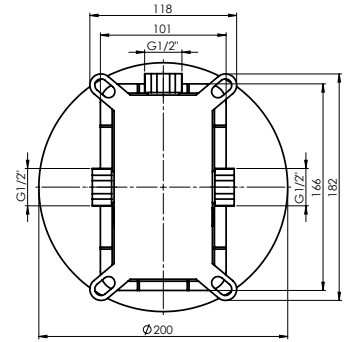

KUBO-1F-UNO SET

Concealed shower system, 1 function
625014

Set:

Handshower Airforce, Ø 100 mm,

3 functions

Shower hose 150 cm, PVC

Handshower holder Fix