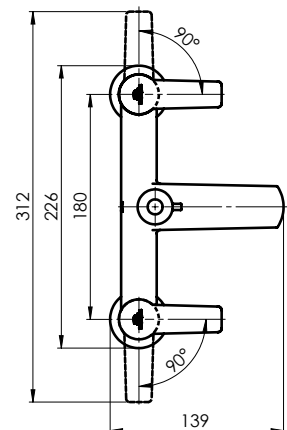

NEW

UNO-2

Bath faucet
3/4 - NUK2008

Valve 90°

Flow rate 16.5 – 17.5 l/min

NEW

UNO-1/K

Bath faucet with shower set
3/4 - NUK1K08

Valve 90°

Flow rate 11 – 12 l/min

Set:

Handshower Delta, Ø 70 mm, 3 functions

Shower hose 150 cm, stainless steel

Handshower holder Grand