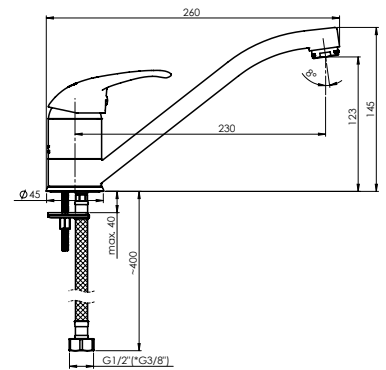

Y-20 MARS

Kitchen faucet
1/2-Y00003 | 3/8-Y00103

Flow rate 12 – 13 l/min

Cartridge 35 mm

Connection hoses 40 cm, EPDM, stainless steel hose braiding