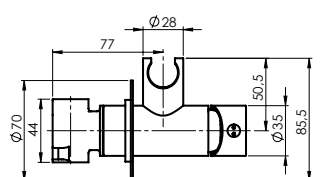

ONYX BIDET

Bidet faucet
625116

Cartridge 25 mm

Coating Chrome

Colour Chrome

Set:

Shower hose 120 cm, stainless steel

Bidet handshower Onyx, 1 function

ULTRA BIDET

Concealed bidet faucet
625121

Cartridge 25 mm

Coating Chrome

Colour Chrome

Set:

Shower hose 120 cm, stainless steel

Bidet handshower Onyx, 1 function

NEW

ULTRA BIDET (BK)

Concealed bidet faucet
625127

Cartridge 25 mm

Coating RubiCoat

Colour Matt black

Warranty 5 years, 2 years for coating

Set:

Shower hose 125 cm, PVC, matt black

Bidet handshower Onyx (BK), 1 function