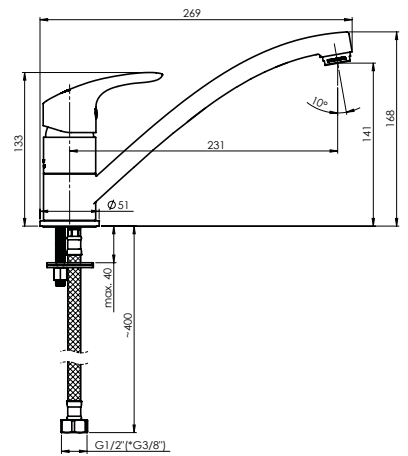

TORNADO-33

Kitchen faucet
1/2-TR30008 | 3/8-TR30108

Flow rate 7 – 8 l/min

Cartridge 35 mm

Connection hoses 40 cm, EPDM,
stainless steel hose braiding

TORNADO-20

Kitchen faucet
1/2-TR00008 | 3/8-TR00108

Flow rate 12 – 13 l/min

Cartridge 35 mm

Connection hoses 40 cm, EPDM,
stainless steel hose braiding

TORNADO-19

Washbasin faucet
1/2-TR90008 | 3/8-TR90108

Flow rate 12 – 13 l/min

Cartridge 35 mm

Connection hoses 40 cm, EPDM,
stainless steel hose braiding

TORNADO-18

Washbasin faucet
1/2-TR80008 | 3/8-TR80108

Flow rate 4 – 5 l/min

Cartridge 35 mm

Connection hoses 45 cm, EPDM, stainless
steel hose braiding