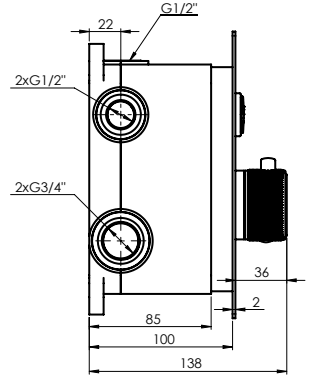

Shower hose 150 cm, PVC

Handshower holder

Shower head Olo, Ø 250 mm, 1 function

Shower head arm 40 cm

Spout 18.4 cm

Adjustable aerator allows to control water flow direction:

MODENA ^{NEW}

Strict and precise lines of the MODENA reflect harmony, stability and order. MODENA is the high-end quality. Now combined with concealed mounting technology.