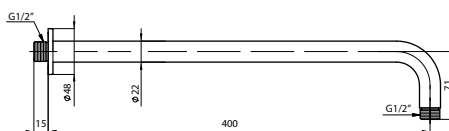

MODENA-2F

Concealed shower system
625049

Cartridge 35 mm Sedal

Diverter type Ceramic

Material Brass / stainless steel

Plastic concealed mounting box

Coating Chrome

Colour Chrome

Set:

Shower head Olo 250 (SQ), stainless steel

Shower head arm 40 cm

Handshower Dove, 1 function

Shower hose 150 cm, PVC

Handshower holder Grand