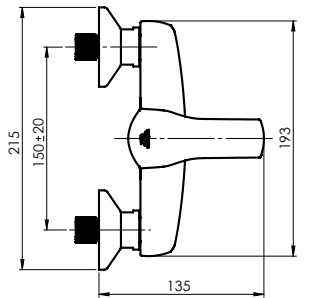

TRENTO-12/K

Bath faucet with shower set
TN20K08

Cartridge 35 mm

Set:

Handshower Delta, Ø 70 mm, 3 functions
Shower hose 150 cm, stainless steel
Handshower holder Grand

TRENTO-11/C

Bath faucet with shower set
TN11CK08

Flow rate 16 – 18 l/min

Cartridge 35 mm

Diverter type Ceramic

Spout Brass, 300 mm

Set:

Handshower Delta, Ø 70 mm, 3 functions
Shower hose 150 cm, stainless steel
Handshower holder Grand

TRENTO-12/C

Bath faucet with shower set
TN2CK08

Flow rate 16 – 18 l/min

Cartridge 35 mm

Diverter type Ceramic

Spout Brass, 300 mm

Set:

Handshower Delta, Ø 70 mm, 3 functions
Shower hose 150 cm, stainless steel
Handshower holder Grand