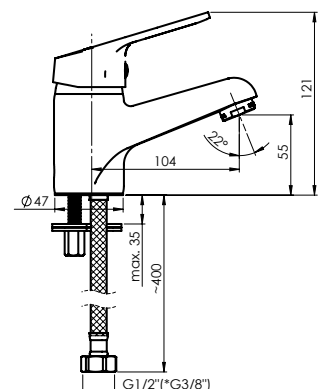

VIGAS-18

Washbasin faucet
1/2-VG80008 | 3/8-VG80108

Flow rate 4 – 5 l/min
Cartridge 40 mm
Connection hoses 40 cm, EPDM, stainless steel hose braiding