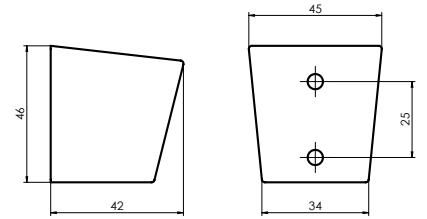

Stretches from 150 cm to 180 cm

Warranty **2 years**

GRAND

Handshower holder
623005P

Material **ABS-plastic**
Coating **Chrome**
Warranty **2 years**

GRAND (BK)

Handshower holder
623021P

Material **ABS-plastic**
Colour **Matt black**
Warranty **2 years**