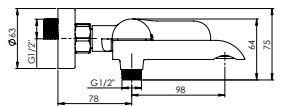

ULTRA-10/K (SW)

Bath / shower faucet with shower set
U1KP08

Flow rate **12 l/min**

Cartridge **35 mm with diffuser**

Diverter type **Swivel spout-diverter (ceramic)**

Coating **Chrome**

Colour **Chrome**

Set:

Handshower Dora, Ø 110 mm, 5 functions

Shower hose 150 cm, PVC

Handshower holder Fix