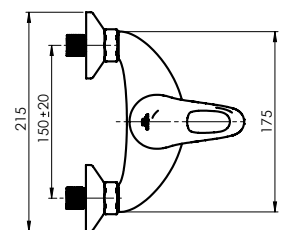

Handshower Delta, Ø 70 mm, 3 functions

Shower hose 150 cm, stainless steel

Handshower holder Grand

P-15 STAR

Shower faucet
P50801

Cartridge 40 mm

OPTIMA

OPTIMA series is the OPTIMA' solution for compact kitchen and bathroom spaces.