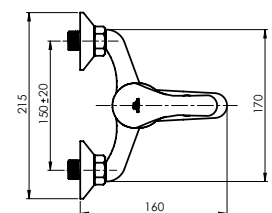

VARIANTA-DELTA

Shower set

Polished stainless steel shower rail:

- Ø 25 mm;
- Shower rail height 60 cm;
- Chrome-plated soap dish;
- Height and tilt-adjustable handshower holder.

Anti-lime handshower Delta:

- 3 functions;
- Ø 70 mm;
- Flow rate 9.2 l/min at 3 Bar pressure.

Shower hose 150 cm, stainless steel.

Warranty 5 years, 2 years for rail and accessories.