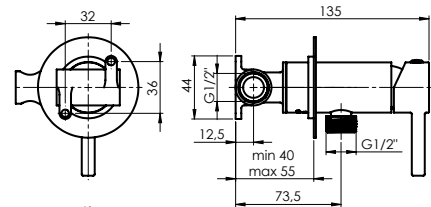

ULTRA BIDET

Concealed bidet faucet
625121

Cartridge 25 mm

Coating Chrome

Colour Chrome

Set:

Shower hose 120 cm, stainless steel

Bidet handshower Onyx, 1 function

NEW

ULTRA BIDET (BK)

Concealed bidet faucet
625127

Cartridge 25 mm

Coating RubiCoat

Colour Matt black

Warranty 5 years, 2 years for coating

Set:

Shower hose 125 cm, PVC, matt black

Bidet handshower Onyx (BK), 1 function