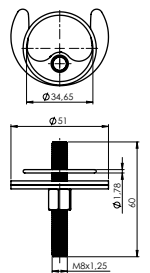

**ELBOWS FOR CONNECTING
A BUILT-IN BATH FAUCET
M1/2"xM3/4"**

657014

Material **Brass**
Warranty **2 years**

**FAUCET CONNECTION PIPE
M10x50 cm**

662009

Material **Copper**

**ADAPTER FOR FAUCET CONNECTION
PIPE F1/2"xM3/8"x10**

636322

**MOUNTING KIT FOR FAUCET
Y-20**

636912P

**MOUNTING KIT FOR FAUCET
P-20**

636913P

**MOUNTING KIT FOR FAUCET
R-8**

636915P

FAUCET BASE 52 mm

636032

P-16 Static-16
P-17 Static-17
P-18 Static-18
P-33 Static-33
Uno-17 Nica-18/D
Uno-18

FAUCET BASE 51,5x35 mm

636048

Nica-18 Y-18
Luka-18 Y-33
Luka-33 R-8
Optima-33