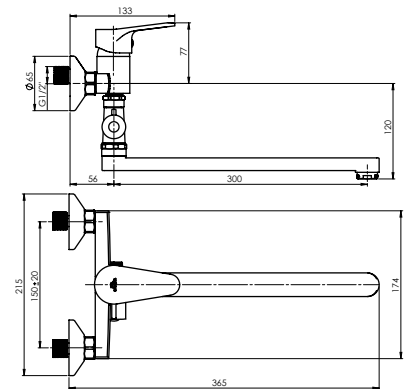

LUKA-12/C

Bath faucet with shower set
LU2CK08

Flow rate 16 – 18 l/min
Cartridge 35 mm
Diverter type **Ceramic 3/4"**

Spout **Brass, 300 mm**
Set:
Handshower Oka, Ø 80 mm, 1 function
Shower hose 150 cm, stainless steel
Handshower holder Grand

LUKA-12

Shower faucet
LU20008

Cartridge 35 mm