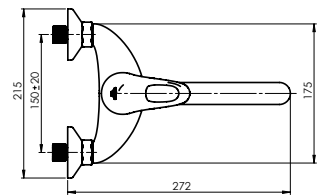

P-12/C STAR (40)

Bath faucet with shower set
P22K01

Flow rate **16 – 18 l/min**

Cartridge **40 mm**

Diverter type **Ceramic 3/4"**

Spout **Brass, 400 mm**

Set:

Handshower Delta, Ø 70 mm, 3 functions

Shower hose 150 cm, stainless steel

Handshower holder Grand