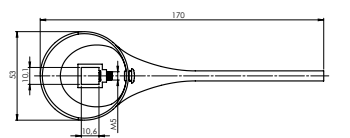

Material **Zinc**
Coating **Chrome**
Warranty **2 years**

HANDLE MEDIC

631015

Material **Zinc**
Coating **Chrome**
Warranty **2 years**

CARTRIDGE KEROX 25 mm

634038

Material **Plastic / ceramic**
Warranty **5 years**