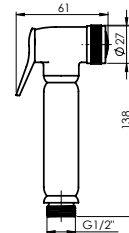

ULTRA BIDET

Concealed bidet faucet
625121

Cartridge 25 mm

Coating Chrome

Colour Chrome

Set:

Shower hose 120 cm, stainless steel

Bidet handshower Onyx, 1 function

NEW

ULTRA BIDET (BK)

Concealed bidet faucet
625127

Cartridge 25 mm

Coating RubiCoat

Colour Matt black

Warranty 5 years, 2 years for coating

Set:

Shower hose 125 cm, PVC, matt black

Bidet handshower Onyx (BK), 1 function