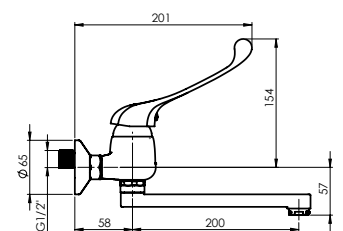

P-10 STAR

Bath faucet
P10001

Flow rate **16 – 18 l/min**
Cartridge **40 mm**
Diverter type **Mechanical**

P-10/K STAR

Bath faucet with shower set
P10K01

Flow rate **16 – 18 l/min**
Cartridge **40 mm**
Diverter type **Mechanical**
Set:
Handshower Delta, Ø 70 mm, 3 functions
Shower hose 150 cm, stainless steel
Handshower holder Grand

P-14 STAR

Bath faucet
P41001

Flow rate **16 – 18 l/min**
Cartridge **40 mm**
Spout **Brass, 200 mm**

P-14 MEDIC

Bath faucet
P41005

Flow rate **16 – 18 l/min**
Cartridge **40 mm**
Spout **Brass, 200 mm**