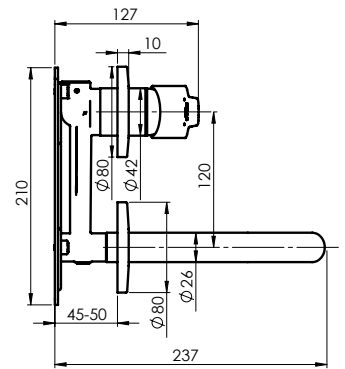

TORINO-1F (BK)

Concealed washbasin faucet
PM0010

Flow rate 13.5 – 15.0 l/min

Cartridge 35 mm

Coating **RubiCoat**

Colour **Black**

Warranty 5 years, 2 years for coating