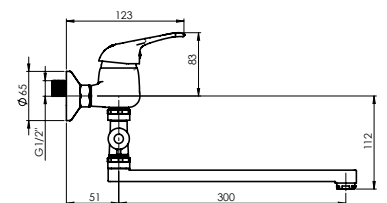

Y-10 MARS

Bath faucet
Y10003

Flow rate 16 – 18 l/min

Cartridge 35 mm

Diverter type **Mechanical**

Y-10/K MARS

Bath faucet with shower set
Y10K03

Flow rate 16 – 18 l/min

Cartridge 35 mm

Diverter type **Mechanical**

Set:

Handshower Kobra, Ø 66 mm, 1 function

Shower hose 150 cm, stainless steel

Handshower holder Grand

Y-14 MARS

Bath faucet
Y41003

Flow rate 16 – 18 l/min

Cartridge 35 mm

Spout **Brass, 200 mm**

Y-12/C MARS

Bath faucet with shower set
Y2CK03

Flow rate 16 – 18 l/min

Cartridge 35 mm

Diverter type **Ceramic 3/4"**

Spout **Brass, 300 mm**

Set:

Handshower Kobra, Ø 66 mm, 1 function

Shower hose 150 cm, stainless steel

Handshower holder Grand