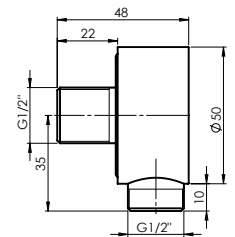

KUBO-2F-UNO SET

Concealed shower system, 2 functions
625015

Diverter type **Ceramic**

Set:

Handshower Airforce, Ø 100 mm,

3 functions

Shower hose 150 cm, PVC

Handshower holder Fix

Shower head River, Ø 250 mm, 1 function

Shower head arm 40 cm