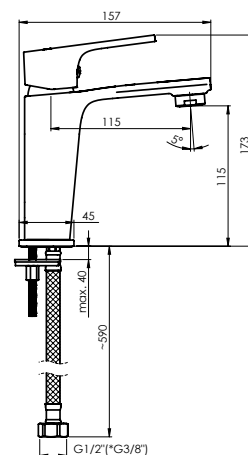

MODENA-18

Washbasin faucet
1/2-MD80008 | 3/8-MD80108

Flow rate **7.5-9 l/min**

Cartridge **35 mm**

Connection hoses **60 cm, PEX, polyester hose braiding**