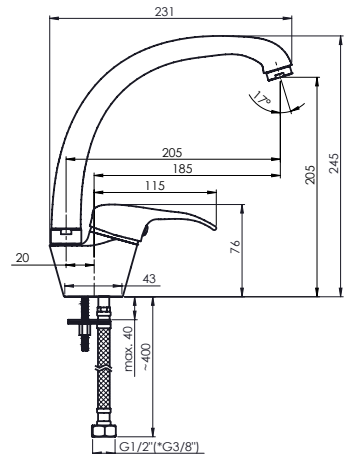

OPTIMA-33

Kitchen faucet
1/2-O30008 | 3/8-O30108

Flow rate **7 – 8 l/min**
Cartridge **35 mm**
Connection hoses **40 cm, EPDM, stainless steel hose braiding**
Coating **Chrome**
Colour **Chrome**
Warranty **5 years**