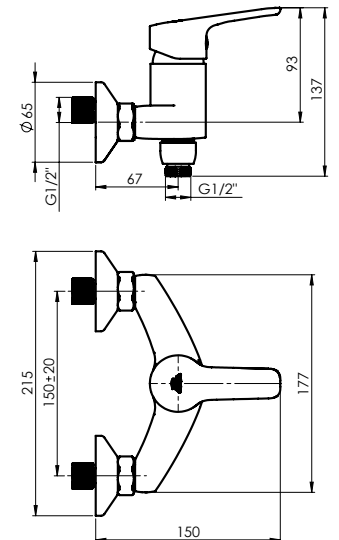

UNO-12/K (BK2)

Shower faucet with shower set
N20D661

Cartridge 35 mm

Coating RubiCoat

Colour Matt black

Set:

Handshower Lava (BK), Ø 100 mm, 5 functions

Shower hose 150 cm, PVC, matt black

Handshower holder Grand (BK)