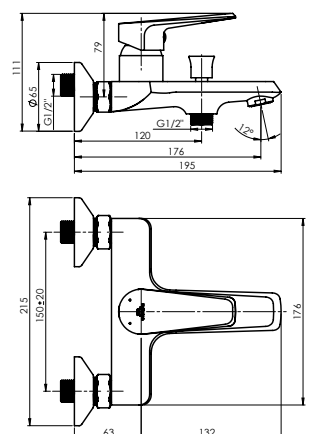

Diverter type Automatic

Set:

Handshower Dora, Ø 110 mm, 5 functions

Shower hose 150 cm, PVC

Handshower holder Fix

DELI-10 (SW)

Bath / shower faucet
D10P08

1. Water runs through spout
2. Water runs through handshower