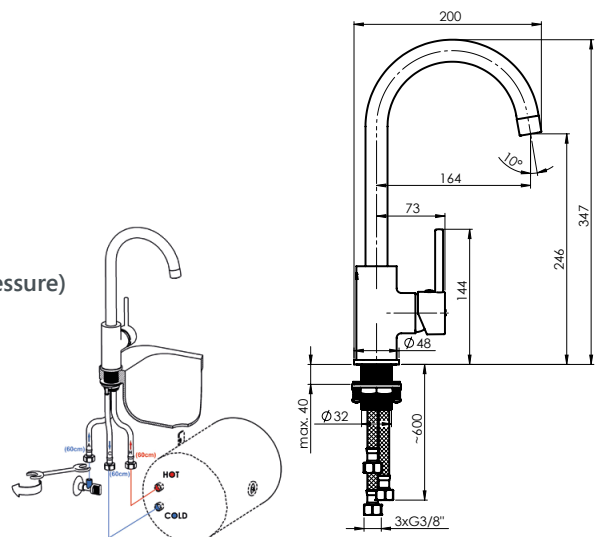

ULTRA-25

Kitchen faucet
3/8-U25108 (low pressure)

Flow rate **low pressure**

Cartridge **35 mm (low pressure)**

Connection hoses **60 cm**

Coating **Chrome**

Colour **Chrome**