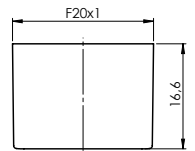

F20x1 VIVA

Aerator
636774B
636774P

Material Metal / plastic
Warranty 1 year