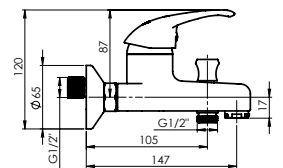

Cartridge 35 mm

Diverter type **Mechanical**

Set:

Handshower Kobra, Ø 66 mm, 1 function

Shower hose 150 cm, stainless steel

Handshower holder Grand

Y-14 MARS

Bath faucet
Y41003