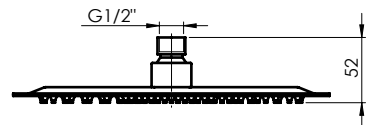

Flow rate **14 l/min**

Diameter **250 mm**

Coating **RubiCoat**

Colour **Matt black**

Warranty **5 years, 2 years for coating**

MOSAIC (BK)

Shower head
622157B

Shower head with self-cleaning function