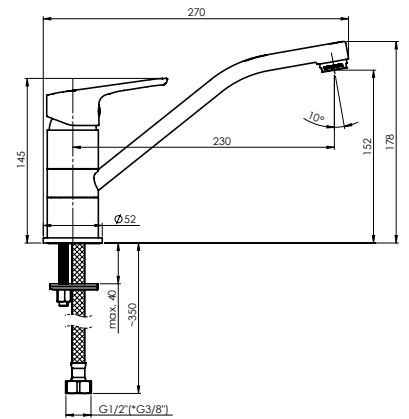

UNO-20 (BK2)

Kitchen faucet
1/2-N000661 | 3/8-N001661

Flow rate 12 – 13 l/min
Cartridge 35 mm
Connection hoses 40 cm, EPDM, stainless steel hose braiding
Coating RubiCoat
Colour Matt black

UNO-18 (BK2)

Washbasin faucet
1/2-N800661 | 3/8-N801661

Flow rate 4 – 5 l/min
Cartridge 35 mm
Connection hoses 40 cm, EPDM, stainless steel hose braiding
Coating RubiCoat
Colour Matt black

UNO-10 (BK2)

Bath faucet
N100661

Flow rate 16 – 18 l/min
Cartridge 35 mm
Diverter type Mechanical
Coating RubiCoat
Colour Matt black