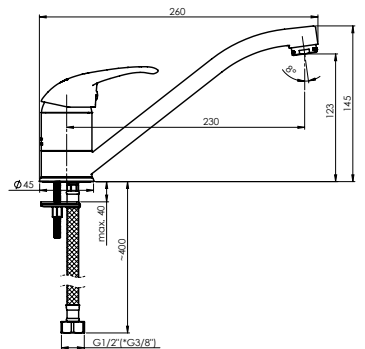

Y-20 MARS

Kitchen faucet
1/2-Y00003 | 3/8-Y00103

Flow rate 12 – 13 l/min
Cartridge 35 mm
Connection hoses 40 cm, EPDM, stainless steel hose braiding
Coating Chrome
Colour Chrome
Warranty 5 years