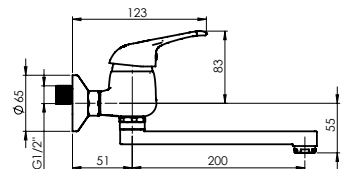

Y-12/C MARS

Bath faucet with shower set
Y2CK03

Flow rate 16 – 18 l/min

Cartridge 35 mm

Diverter type **Ceramic 3/4"**

Spout **Brass, 300 mm**

Set:

Handshower Kobra, Ø 66 mm, 1 function

Shower hose 150 cm, stainless steel

Handshower holder Grand