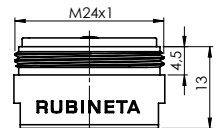

M24x1 SPIDER GREEN Q4

Aerator
636762B

Flow rate 4 – 5 l/min
Material Metal / plastic
Warranty 1 year

M24x1 SPIDER ORANGE Q8

Aerator
636763B

Flow rate 7 – 8 l/min
Material Metal / plastic
Warranty 1 year

M24x1 SPIDER GREY Q13