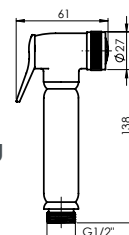

ONYX BIDET

Bidet faucet
625116

Cartridge 25 mm

Coating Chrome

Colour Chrome

Set:

Shower hose 120 cm, stainless steel

Bidet handshower Onyx, 1 function

ULTRA BIDET

Concealed bidet faucet
625121

Cartridge 25 mm

Coating Chrome

Colour Chrome

Set:

Shower hose 120 cm, stainless steel

Bidet handshower Onyx, 1 function

NEW

ULTRA BIDET (BK)

Concealed bidet faucet
625127

Cartridge 25 mm

Coating RubiCoat

Colour Matt black

Warranty 5 years, 2 years for coating

Set:

Shower hose 125 cm, PVC, matt black

Bidet handshower Onyx (BK), 1 function