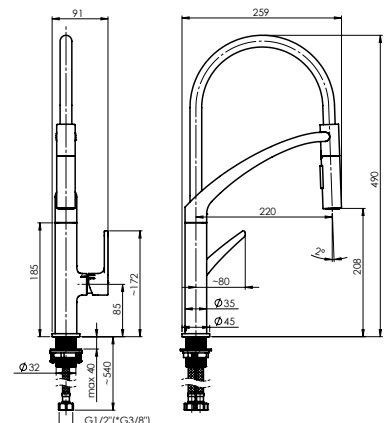

Winner of the Lithuanian
Design Prize GERAS
DIZAINAS in the category of
interior elements (2015)