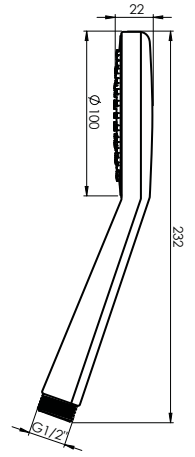

LOTA

Handshower
622068B

Chrome-plated anti-lime handshower

Functions 1

Diameter **120 mm**

**With flow-rate restrictor 8 l/min,
without – 15.5 l/min at 3 Bar pressure**

Material **ABS-plastic**

Colour **Chrome, white**

Warranty **2 years**