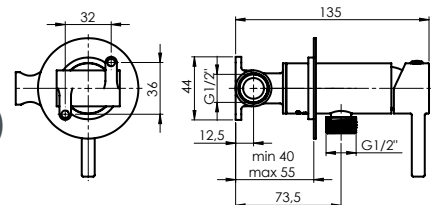

ONYX BIDET

Bidet faucet
625116

Cartridge 25 mm

Coating Chrome

Colour Chrome

Set:

Shower hose 120 cm, stainless steel

Bidet handshower Onyx, 1 function

ULTRA BIDET

Concealed bidet faucet
625121

Cartridge 25 mm

Coating Chrome

Colour Chrome

Set:

Shower hose 120 cm, stainless steel

Bidet handshower Onyx, 1 function

NEW

ULTRA BIDET (BK)

Concealed bidet faucet
625127

Cartridge 25 mm

Coating RubiCoat

Colour Matt black

Warranty 5 years, 2 years for coating

Set:

Shower hose 125 cm, PVC, matt black

Bidet handshower Onyx (BK), 1 function