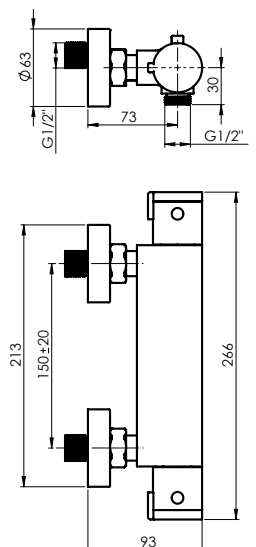

Set:

- Handshower Slim, Ø 92 mm, 3 functions
- Shower hose 150 cm, PVC
- Handshower holder Fix

THERMO-12

Shower faucet
H20008

THERMO-12/K

Shower faucet with shower set
H20L08

Set:

- Handshower Slim, Ø 92 mm, 3 functions
- Shower hose 150 cm, PVC
- Handshower holder Fix