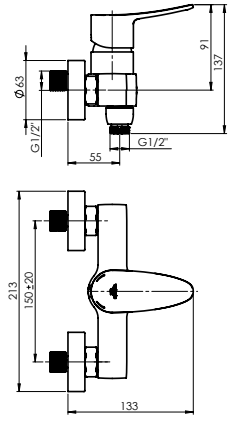

STATIC-12/K (N)

Shower faucet with shower set
A20A08N

Cartridge 35 mm

Set:

Handshower Slim, Ø 92 mm, 3 functions

Shower hose 150 cm, PVC

Handshower holder Fix