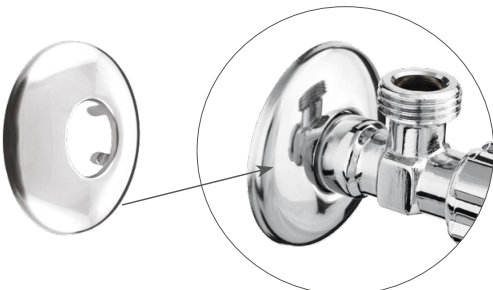

THREE-WAY BALL VALVE M1/2"xF1/2"xM3/4"

662001

Material Brass
Coating Chrome
Warranty 2 years

COMBINATED ANGLE VALVE M1/2"xM3/4"xM3/8x10"

662024

Material Brass
Coating Chrome
Warranty 2 years

DECORATIVE VALVE PLATE 1/2"