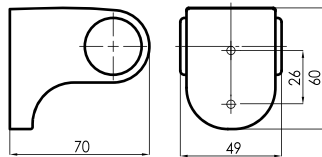

KUBO-1F-UNO SET

Concealed shower system, 1 function
625014

Set:

Handshower Airforce, Ø 100 mm,

3 functions

Shower hose 150 cm, PVC

Handshower holder Fix