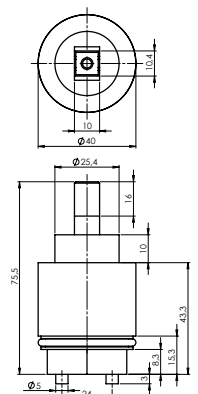

CARTRIDGE RUBISTANDARD WITH DIFFUSER 40 mm

634002

Material Plastic / ceramic

Warranty 5 years