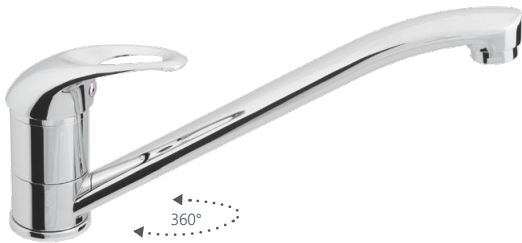

Material	Brass
Colour	Chrome
Cartridge	RubiSTANDARD
Aerator	Spider
Connection hoses	RubiSTANDARD
Warranty	5 years

Y-33 MARS

Kitchen faucet
1/2-Y30003 | 3/8-Y30103

Flow rate 7 – 8 l/min

Cartridge 35 mm

Connection hoses 40 cm, EPDM, stainless steel hose braiding