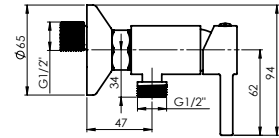

ONYX BIDET

Bidet faucet
625116

Cartridge 25 mm

Coating Chrome

Colour Chrome

Set:

Shower hose 120 cm, stainless steel

Bidet handshower Onyx, 1 function

ULTRA BIDET

Concealed bidet faucet
625121

Cartridge 25 mm

Coating Chrome

Colour Chrome

Set:

Shower hose 120 cm, stainless steel

Bidet handshower Onyx, 1 function

NEW

ULTRA BIDET (BK)

Concealed bidet faucet
625127

Cartridge 25 mm

Coating RubiCoat

Colour Matt black

Warranty 5 years, 2 years for coating

Set:

Shower hose 125 cm, PVC, matt black

Bidet handshower Onyx (BK), 1 function