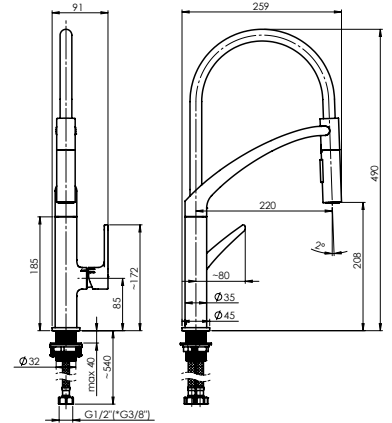

ULTIMA-50

Kitchen faucet
1/2-UL50008 | 3/8-UL50108

Magnetic docking system two-function
spout: regular/"rain"

Flow rate **7 l/min**

Cartridge **25 mm**

Connection hoses **60 cm, PEX, polyester hose braiding**

Spout **Black silicone, soft touch**

Coating **Chrome**

Colour **Chrome, black**