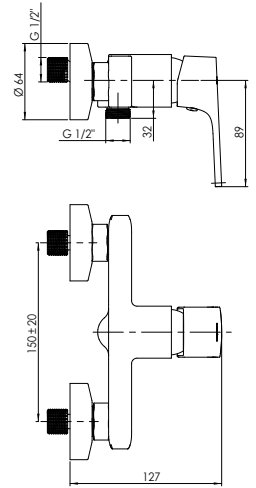

MODENA-12/K

Shower faucet with shower set
MD20K08

Cartridge 35 mm

Set:

Handshower Dora, Ø 110 mm, 5 functions

Shower hose 150 cm, PVC

Handshower holder Grand