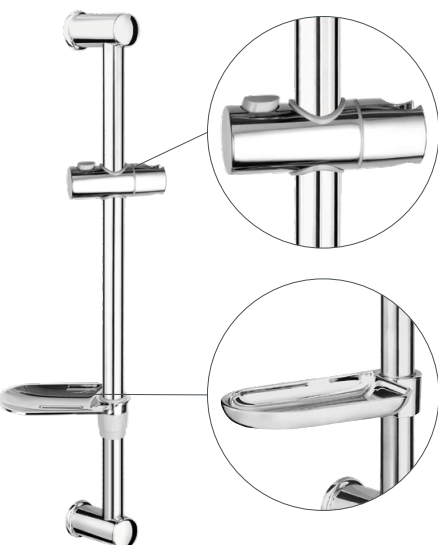

Warranty 2 years

ACCORD

Shower sliding bar
621001B

- Chrome-plated shower rail from brass Ø25 mm, length 86,5 cm
- Shower rail brackets and handshower holder are made of chromed plastic
- Chrome-plated soap dish

Warranty 2 years

BORA

Shower sliding bar
621002B

- Chrome-plated rail from stainless steel
Ø25 mm, length 63 cm
- Shower rail brackets and handshower holder
are made of chromed plastic
- Chrome-plated soap dish

Warranty 2 years

PRACTIC

Shower sliding bar
621009B

- Chrome-plated rail from stainless steel Ø18 mm,
length 55 cm
- Shower rail brackets and handshower holder are
made of chromed plastic
- Plastic soap dish

Warranty 2 years

VARIANTA

Shower sliding bar
621010B

- Chrome-plated rail from stainless steel
Ø25 mm, length 60 cm
- Shower rail brackets and handshower holder
are made of chromed plastic
- Chrome-plated soap dish