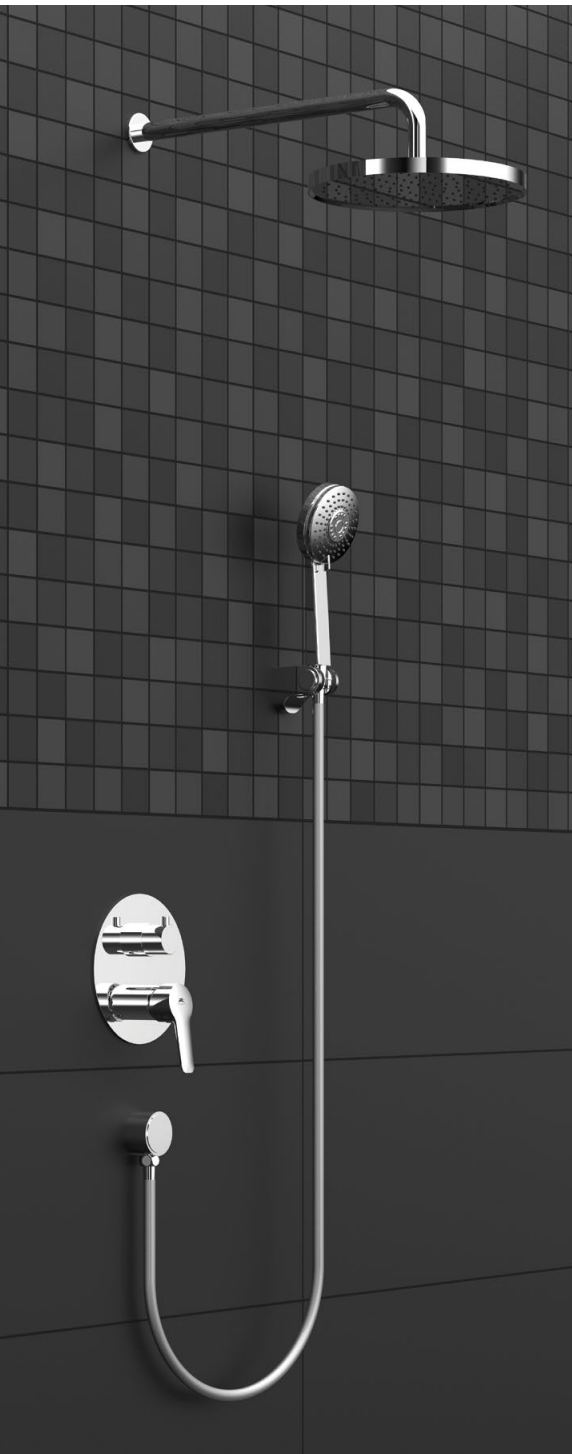

KUBO-2F-UNO SET

Concealed shower system, 2 functions
625015

Diverter type **Ceramic**

Set:

Handshower Airforce, Ø 100 mm,

3 functions

Shower hose 150 cm, PVC

Handshower holder Fix

Shower head River, Ø 250 mm, 1 function

Shower head arm 40 cm