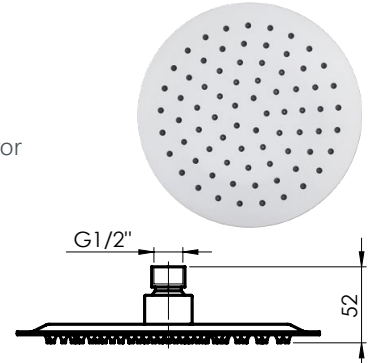

OLO ROUND 200 (S.S.)

Shower head
622078B

Anti-lime shower head from stainless steel (mirror polishing technology)

Functions 1

Diameter **200 mm**

Flow rate **14 l/min at 3 Bar pressure**

Warranty **5 years**