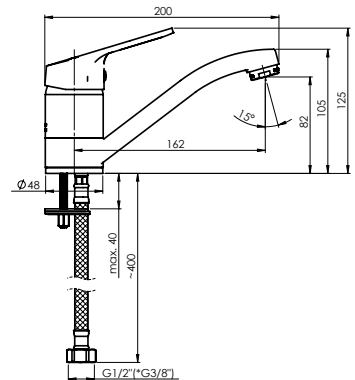

VIGAS-19

Washbasin faucet
1/2-VG90008 | 3/8-VG90108

Flow rate 12 – 13 l/min
Cartridge 40 mm
Connection hoses 40 cm, EPDM, stainless steel hose braiding