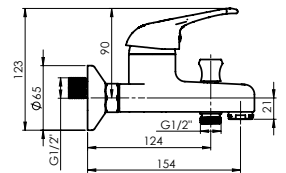

P-10/K STAR

Bath faucet with shower set
P10K01

Flow rate **16 – 18 l/min**
Cartridge **40 mm**
Diverter type **Mechanical**
Set:
Handshower Delta, Ø 70 mm, 3 functions
Shower hose 150 cm, stainless steel
Handshower holder Grand

P-14 STAR

Bath faucet
P41001

Flow rate **16 – 18 l/min**
Cartridge **40 mm**
Spout **Brass, 200 mm**