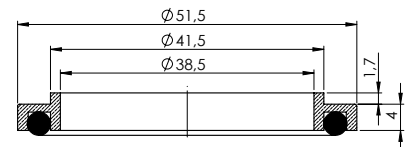

FAUCET BASE 52 mm

636032

P-16 Static-16
P-17 Static-17
P-18 Static-18
P-33 Static-33
Uno-17 Nica-18/D
Uno-18