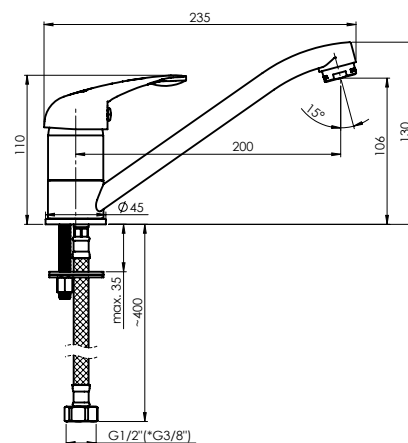

KAPRI-20

Kitchen faucet
1/2-K00008 | 3/8-K00108

Flow rate 12 – 13 l/min

Cartridge 35 mm

Connection hoses 40 cm, EPDM, stainless steel hose braiding