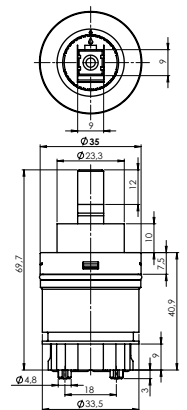

CARTRIDGE CITEC-RUBINETA 35 mm WITH DIFFUSER

634043

Material Plastic / ceramic

Warranty 5 years

CARTRIDGE CITEC-RUBINETA 35 mm

634041

Material Plastic / ceramic

Warranty 5 years

CARTRIDGE CITEC-RUBINETA 40 mm

634045

Material Plastic / ceramic

Warranty 5 years

CARTRIDGE CITEC WITH UPPER O-RING 35 mm

634049

Material Plastic / ceramic

Warranty 5 years

CARTRIDGE CITEC WITH UPPER O-RING 25 mm

634050

Material Plastic / ceramic

Warranty 5 years