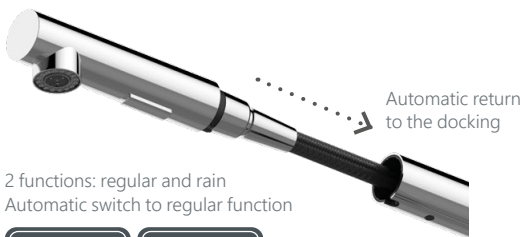

Connection hoses **60 cm, PEX, stainless steel hose braiding**

Coating **RubiCoat**

Colour **Matt black**

Warranty **5 years, 2 years for coating**

BRUNO-21 PO

Kitchen faucet
1/2-BR21008 | 3/8-BR21108

Two-function pull-out spout:
regular/"rain"

Flow rate **7 l/min**

Cartridge **35 mm**

Spout hose **Nylon**

Connection hoses **60 cm, PEX,**
stainless steel hose braiding

Coating **Chrome**

Colour **Chrome**

2 functions: regular and rain
Automatic switch to regular function