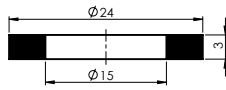

RUBBER WASHER WITH METAL NET 1/2"

632150P 19x11x3 mm (10 pcs.)

632012M 19x11x3 mm (100 pcs.)