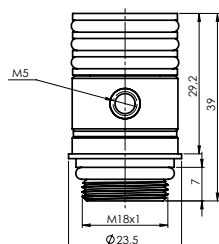

BACK NUT 3/4\"
636310

**HOT/COLD WATER
INDICATOR**
636103