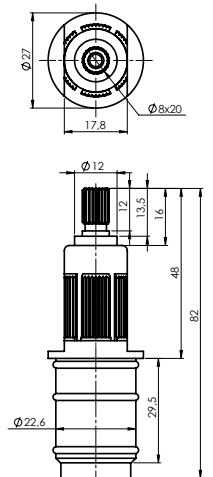

THERMOSTATIC VALVE WITH SCREW ON THE SIDE

636593

Material Plastic, copper
Warranty 2 years