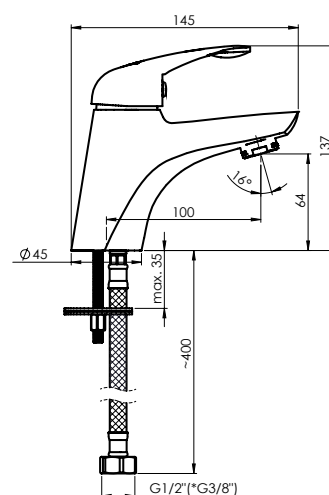

KAPRI-18

Washbasin faucet
1/2-K80008 | 3/8-K80108

Flow rate 4 – 5 l/min

Cartridge 35 mm

Connection hoses 40 cm, EPDM, stainless steel hose braiding