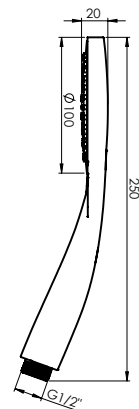

RINO

Handshower
622064B

Chrome-plated anti-lime handshower

Functions 1

Diameter 100 mm

Flow rate 11 l/min at 3 Bar pressure

Material ABS-plastic

Colour Chrome, grey

Warranty 2 years