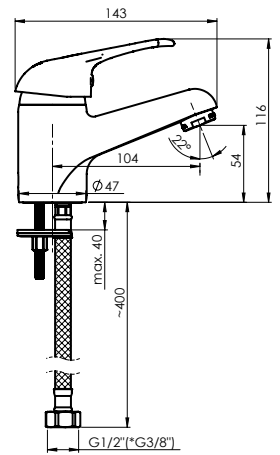

P-18 STAR

Washbasin faucet
1/2-P80001 | 3/8-P80101

Flow rate 4 – 5 l/min

Cartridge 40 mm

Connection hoses 40 cm, EPDM, stainless steel hose braiding

P-18 MEDIC

Washbasin faucet
1/2-P80005 | 3/8-P80105

Flow rate 4 – 5 l/min

Cartridge 40 mm

Connection hoses 40 cm, EPDM, stainless steel hose braiding