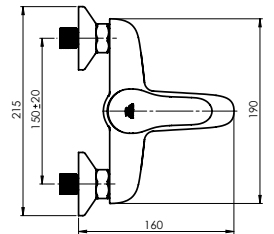

TORNADO-10/K

Bath faucet with shower set
TR10K08

Flow rate 16 – 18 l/min

Cartridge 35 mm

Diverter type Mechanical

Set:

Handshower Delta, Ø 70 mm, 3 functions

Shower hose 150 cm, stainless steel

Handshower holder Grand