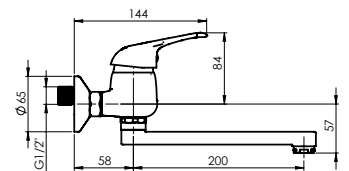

P-14 MEDIC

Bath faucet
P41005

Flow rate **16 – 18 l/min**
Cartridge **40 mm**
Spout **Brass, 200 mm**