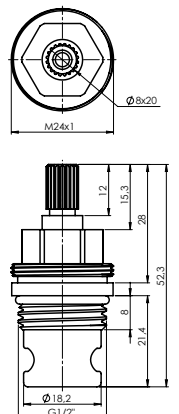

VALVE 3/8" (7x7)

664022

Material Brass
Warranty 2 years

VALVE 1/2" CROSS (7x7)

664026

Material Brass
Warranty 2 years

VALVE 1/2" CERAMIC CROSS (8x24) 180°

664012

Material Brass
Warranty 2 years

VALVE 1/2" CERAMIC CROSS (7x7) 180°

664028

Material Brass
Warranty 2 years

VALVE 1/2" CERAMIC CROSS (8x20) 180°

664144

Material Brass
Warranty 2 years