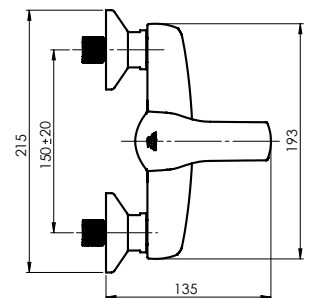

TRENTO-10/K

Bath faucet with shower set
TN10K08

Flow rate **16 – 18 l/min**

Cartridge **35 mm**

Diverter type **Automatic**

Coating **Chrome**

Colour **Chrome**

Set:

Handshower Delta, Ø 70 mm, 3 functions

Shower hose 150 cm, stainless steel

Handshower holder Grand

TRENTO-12/K

Shower faucet with shower set
TN20K08

Cartridge **35 mm**

Coating **Chrome**

Colour **Chrome**

Set:

Handshower Delta, Ø 70 mm, 3 functions

Shower hose 150 cm, stainless steel

Handshower holder Grand