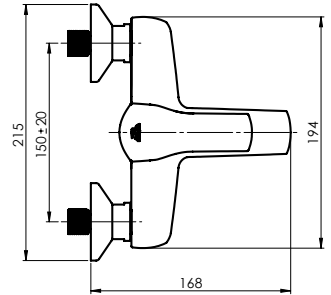

**Handshower Delta, Ø 70 mm, 3 functions**

**Shower hose 150 cm, stainless steel**

**Handshower holder Grand**