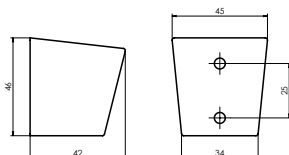

MODENA-2F

Concealed shower system
625049

Cartridge **35 mm Sedal**
Diverter type **Ceramic**
Material **Brass / stainless steel**
Plastic concealed mounting box
Coating **Chrome**
Colour **Chrome**

Set:

Shower head Olo 250 (SQ), stainless steel
Shower head arm 40 cm
Handshower Dove, 1 function
Shower hose 150 cm, PVC
Handshower holder Grand