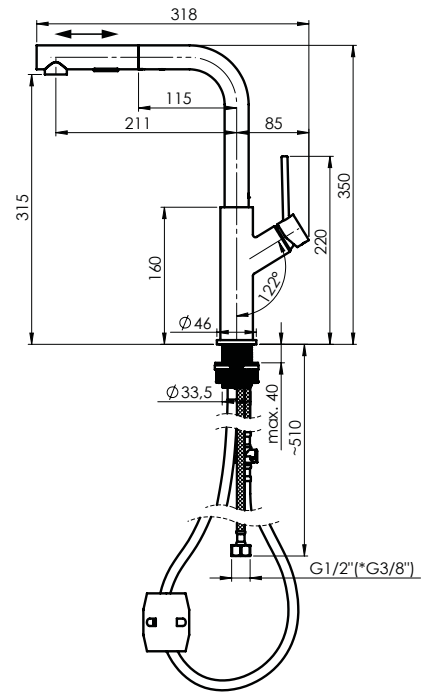

BONA-35 PO

Kitchen faucet
1/2-BO35008 | 3/8-BO35108

Two-function pull-out spout:
regular/"rain"

Flow rate **7 l/min**

Cartridge **25 mm**

Spout hose **Nylon**

Connection hoses **60 cm, PEX, stainless steel hose braiding**

Coating **Chrome**

Colour **Chrome**

2 functions: regular and rain
Automatic switch to regular function

BONA-35 PO (BK)

Kitchen faucet
1/2-BO35068 | 3/8-BO35168

Two-function pull-out spout:
regular/"rain"

Flow rate **7 l/min**

Cartridge **25 mm**

Spout hose **Nylon**

Connection hoses **60 cm, PEX, stainless steel hose braiding**

Coating **RubiCoat**

Colour **Matt black**

Warranty **5 years, 2 years for coating**

2 functions: regular and rain
Automatic switch to regular function