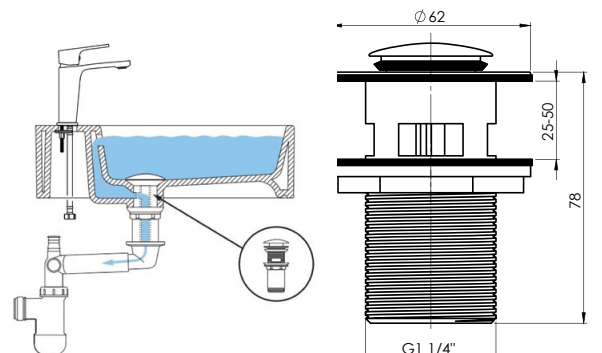

CLICK-CLACK WASTE (BK) 1 1/4\"/>

710019

Material Brass
Coating RubiCoat
Colour Matt black
Warranty 2 years