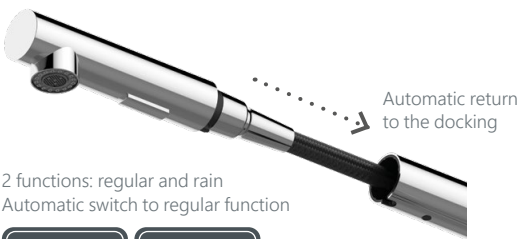

2 functions: regular and rain
Automatic switch to regular function