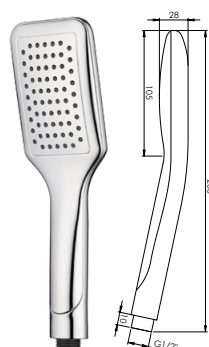

## MODENA-1F

Concealed washbasin faucet  
PM0017

Flow rate **8 l/min**  
Cartridge **35 mm Citec**  
Coating **Chrome**  
Colour **Chrome**

Adjustable aerator allows to control water flow direction:

Set:

**Shower head Olo 250 (SQ), stainless steel**  
**Shower head arm 40 cm**  
**Handshower Dove, 1 function**  
**Shower hose 150 cm, PVC**  
**Handshower holder Grand**