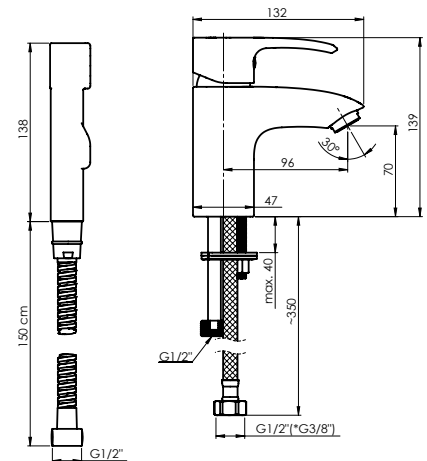

TRENTO-18

Washbasin faucet
1/2-TN80008 | 3/8-TN80108

Flow rate 4 – 5 l/min
Cartridge 35 mm
Connection hoses 40 cm, EPDM, stainless steel hose braiding
Coating Chrome
Colour Chrome

TRENTO-17

Washbasin faucet with bidet handshower
1/2-TN70008 | 3/8-TN70108

Flow rate 4 – 5 l/min
Cartridge 35 mm
Connection hoses 40 cm, EPDM, stainless steel hose braiding
Coating Chrome
Colour Chrome

Set:

Shower hose 150 cm, PVC, biflex
Handshower Bidet, 1 function