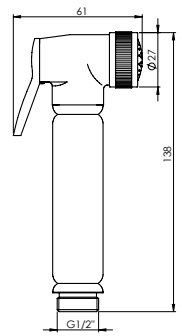

## ULTRA BIDET (BK)

Concealed bidet faucet  
625127

Cartridge 25 mm

Coating RubiCoat

Colour Matt black

Set:

Shower hose 125 cm, PVC, matt black

Bidet handshower Onyx (BK), 1 function