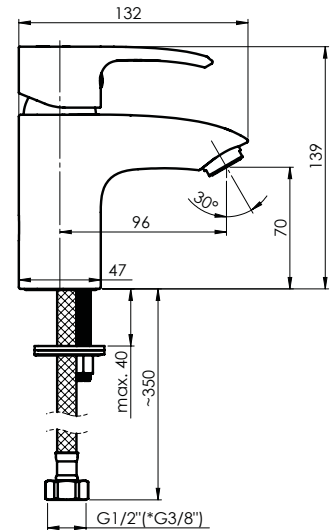

## TRENTO-18

Washbasin faucet  
1/2-TN80008 | 3/8-TN80108

Flow rate 4 – 5 l/min  
Cartridge 35 mm  
Connection hoses 40 cm, EPDM, stainless steel hose braiding  
Coating Chrome  
Colour Chrome