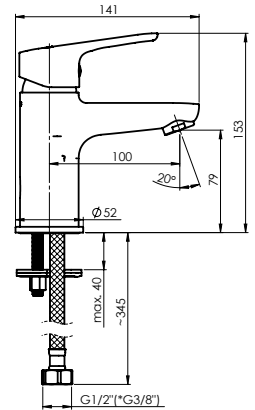

## UNO-18 (WT2)

Washbasin faucet  
1/2-N800671 | 3/8-N801671

Flow rate 4 – 5 l/min

Cartridge 35 mm

Connection hoses 40 cm, EPDM, stainless steel  
**hose braiding**

Coating RubiCoat

Colour Matt white

**Handshower Lava (WT), Ø 100 mm, 3 functions**

**Shower hose 150 cm, PVC, matt white**

**Handshower holder Grand (WT)**