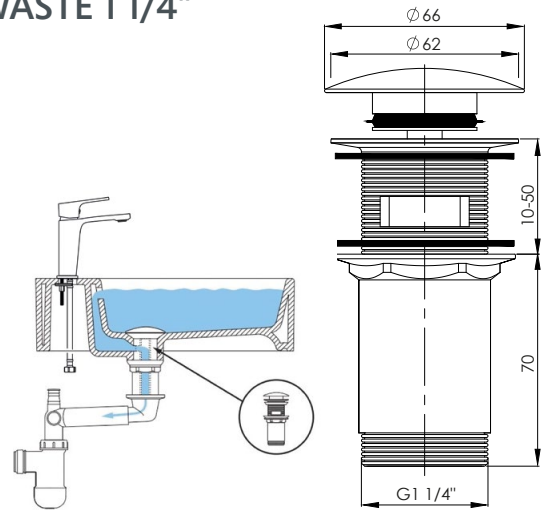

CLICK-CLACK WASTE 1 1/4\"/>

710020B

Material Brass
Coating Chrome
Colour Chrome
Warranty 2 years