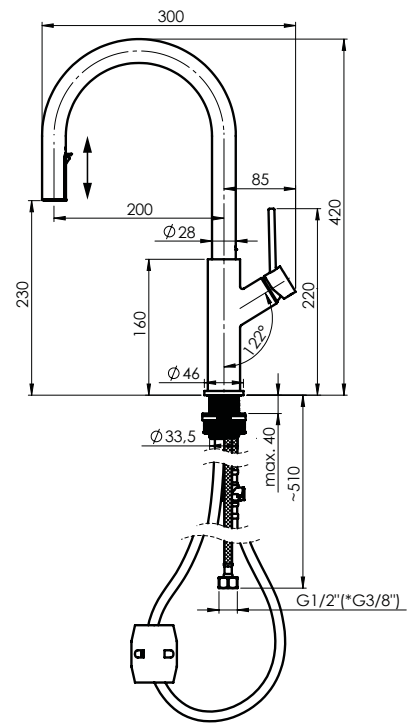

BONA-33 PO (DG)

Kitchen faucet
1/2-BO330DG8 | 3/8-BO331DG8

Two-function pull-out spout:
regular/"rain"

Flow rate 7 l/min

Cartridge 25 mm

Spout hose Nylon

Connection hoses 60 cm, PEX, stainless
steel hose braiding

Coating PVD

Colour Brushed dim grey