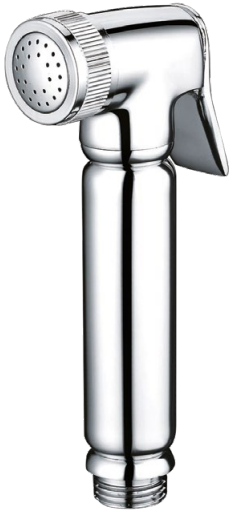

## SPOLETO

Handshower  
622163B

Button operated anti-lime handshower

Functions 3

Diameter 125 mm

Flow rate 9,5 l/min at 3 Bar pressure

Material ABS-plastic

Coating Chrome

## ONYX

Bidet handshower  
622085B

Functions 1

Material Brass

Coating Chrome

Colour Chrome

Warranty 5 years