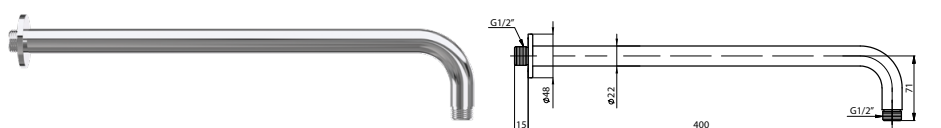

MODENA-2F

Concealed shower system
625049

Cartridge **35 mm Sedal**
Diverter type **Ceramic**
Material **Brass / stainless steel**
Plastic concealed mounting box
Coating **Chrome**
Colour **Chrome**

Set:

Shower head Olo 250 (SQ), stainless steel
Shower head arm 40 cm
Handshower Dove, 1 function
Shower hose 150 cm, PVC
Handshower holder Grand