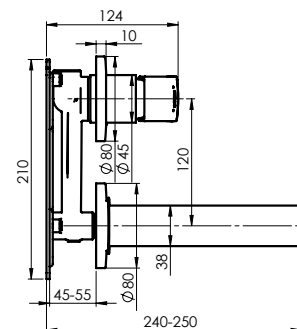

MODENA-1F

Concealed washbasin faucet
PM0017

Flow rate **8 l/min**
Cartridge **35 mm Citec**
Coating **Chrome**
Colour **Chrome**

Adjustable aerator allows to control water flow direction: