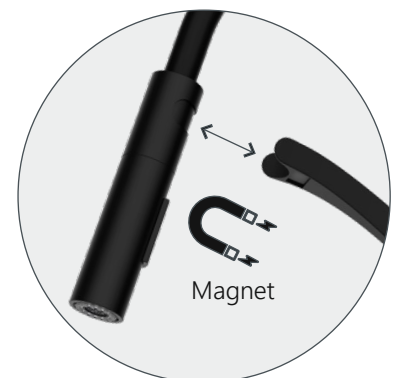

## BRUNO-21 PO

Kitchen faucet  
1/2-BR21008 | 3/8-BR21108

Two-function pull-out spout:  
regular/"rain"

Flow rate **7 l/min**

Cartridge **35 mm**

Spout hose **Nylon**

Connection hoses **60 cm, PEX,**  
**stainless steel hose braiding**

Coating **Chrome**

Colour **Chrome**

2 functions: regular and rain  
Automatic switch to regular function

# ULTIMA

Exclusive premium & award-winning design. The flexible spout with magnetic fixation and two water flow functions (regular and "rain") will make your daily household routine a pleasure.

Material	Brass
Colour	Matt black, rose gold
Cartridge	Kerox (Hungary)
Aerator	Neoperl (Germany)
Connection hoses	Fliesser (Germany)
Warranty	5 years