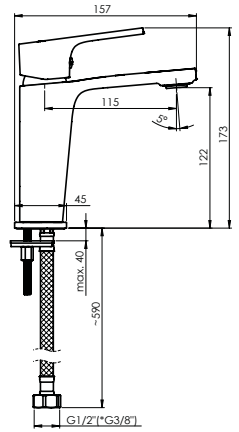

MODENA-18 (BK)

Washbasin faucet
1/2-MD80068 | 3/8-MD80168

Flow rate **5 l/min**
Cartridge **35 mm with upper sealing ring**
Connection hoses **60 cm, PEX, polyester hose braiding**
Coating **RubiCoat**
Colour **Matt black**