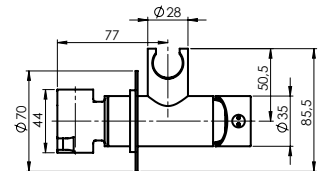

ULTRA BIDET (BK)

Concealed bidet faucet
625127

Cartridge 25 mm

Coating RubiCoat

Colour Matt black

Set:

Shower hose 125 cm, PVC, matt black

Bidet handshower Onyx (BK), 1 function