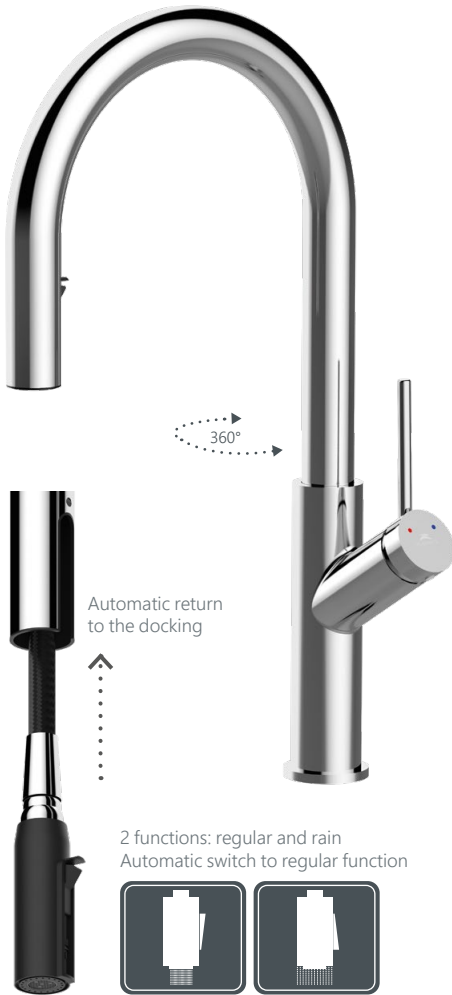

BONA-33 PO

Kitchen faucet
1/2-BO33008 | 3/8-BO33108

Two-function pull-out spout:
regular/"rain"

Flow rate 7 l/min

Cartridge 25 mm

Spout hose Nylon

Connection hoses 60 cm, PEX,
stainless steel hose braiding

Coating Chrome

Colour Chrome