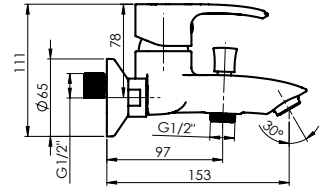

**Handshower Delta, Ø 70 mm, 3 functions**

**Shower hose 150 cm, stainless steel**

**Handshower holder Grand**