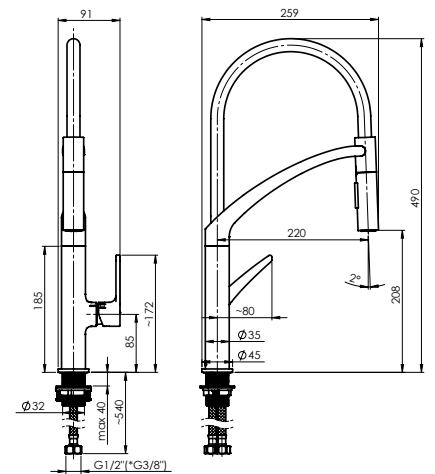

ULTIMA-50 (BK/RG)

Kitchen faucet
1/2-UL500638 | 3/8-UL501638

Magnetic docking system two-function
spout: regular/"rain"

Flow rate 7 l/min

Cartridge 25 mm

Connection hoses 60 cm, PEX, polyester
hose braiding

Spout **Black silicone, soft touch**

Coating **RubiCoat-E, PVD**

Colour **Matt black, rose gold**