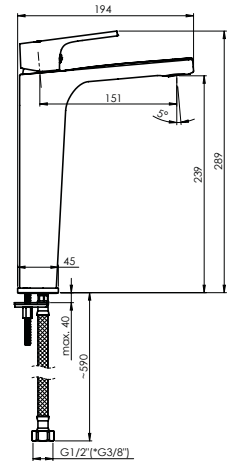

MODENA-18/D (BK)

Washbasin faucet
1/2-MDD0068 | 3/8-MDD0168

Flow rate **5 l/min**
Cartridge **35 mm with upper sealing ring**
Connection hoses **60 cm, PEX, polyester hose braiding**
Coating **RubiCoat**
Colour **Matt black**