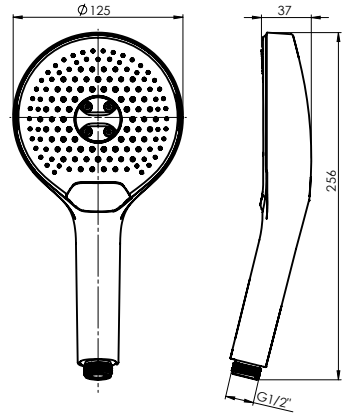

SPOLETO

Handshower
622163B

Button operated anti-lime handshower

Functions 3

Diameter 125 mm

Flow rate 9,5 l/min at 3 Bar pressure

Material ABS-plastic

Coating Chrome

Colour Chrome, matt black

Warranty 2 years

ONYX

Bidet handshower
622085B

Functions 1

Material Brass

Coating Chrome

Colour Chrome

Warranty 5 years

ONYX (BK)

Bidet handshower
622090B

Functions 1

Material Brass

Coating RubiCoat

Colour Matt black

Warranty 5 years, 2 years for coating