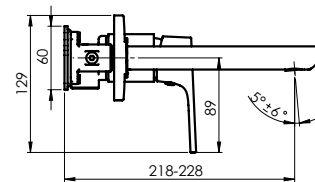

MODENA-1F

Concealed washbasin faucet
PM0017

Flow rate **8 l/min**
Cartridge **35 mm Citec**
Coating **Chrome**
Colour **Chrome**

Adjustable aerator allows to control water flow direction: