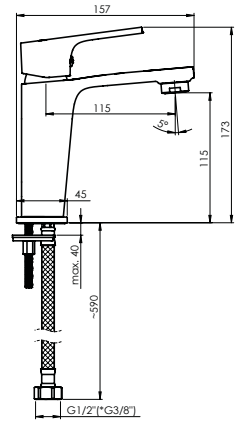

MODENA-18 (BK/RG)

Washbasin faucet
1/2-MD800638 | 3/8-MD801638

Flow rate **5 l/min**
Cartridge **35 mm with upper sealing ring**
Connection hoses **60 cm, PEX, polyester hose braiding**
Coating **RubiCoat, PVD**
Colour **Matt black, rose gold**