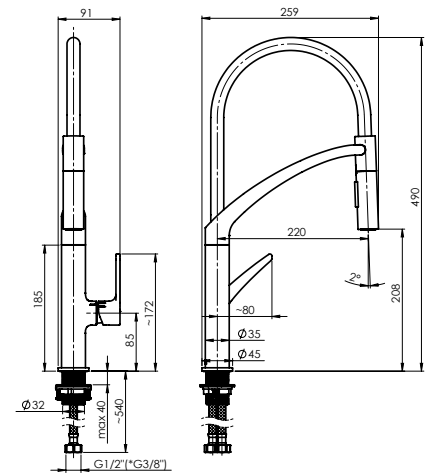

ULTIMA-50 (BK)

Kitchen faucet
1/2-UL50068 | 3/8-UL50168

Magnetic docking system two-function
spout: regular/"rain"

Flow rate 7 l/min

Cartridge 25 mm

Connection hoses 60 cm, PEX, polyester
hose braiding

Spout **Black silicone, soft touch**

Coating **RubiCoat-E**

Colour **Matt black**

ULTIMA-50 (BK/RG)

Kitchen faucet
1/2-UL500638 | 3/8-UL501638

Magnetic docking system two-function
spout: regular/"rain"

Flow rate 7 l/min

Cartridge 25 mm

Connection hoses 60 cm, PEX, polyester
hose braiding

Spout **Black silicone, soft touch**

Coating **RubiCoat-E, PVD**

Colour **Matt black, rose gold**