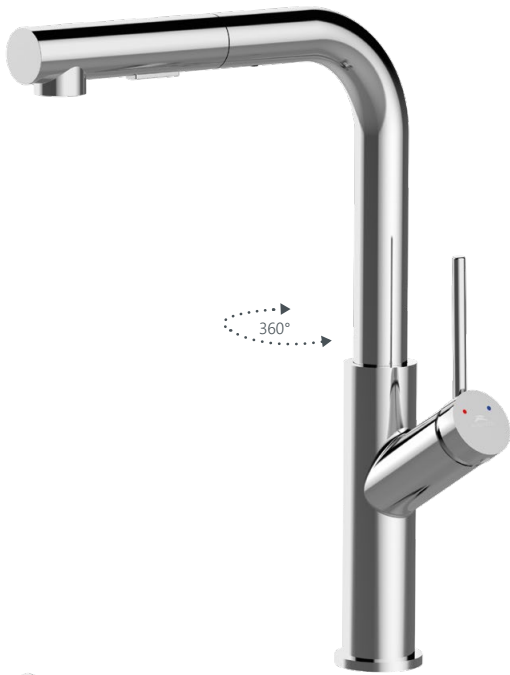

BONA-35 PO

Kitchen faucet
1/2-BO35008 | 3/8-BO35108

Two-function pull-out spout:
regular/"rain"

Flow rate **7 l/min**

Cartridge **25 mm**

Spout hose **Nylon**

Connection hoses **60 cm, PEX, stainless steel hose braiding**

Coating **Chrome**

Colour **Chrome**

2 functions: regular and rain
Automatic switch to regular function

BONA-35 PO (BK)

Kitchen faucet
1/2-BO35068 | 3/8-BO35168

Two-function pull-out spout:
regular/"rain"

Flow rate **7 l/min**

Cartridge **25 mm**

Spout hose **Nylon**

Connection hoses **60 cm, PEX, stainless steel hose braiding**

Coating **RubiCoat**

Colour **Matt black**

Warranty **5 years, 2 years for coating**

2 functions: regular and rain
Automatic switch to regular function