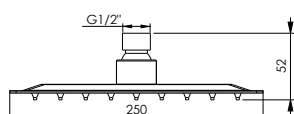

MODENA-2F

Concealed shower system
625049

Cartridge **35 mm Sedal**
Diverter type **Ceramic**
Material **Brass / stainless steel**
Plastic concealed mounting box
Coating **Chrome**
Colour **Chrome**

Set:

Shower head Olo 250 (SQ), stainless steel
Shower head arm 40 cm
Handshower Dove, 1 function
Shower hose 150 cm, PVC
Handshower holder Grand