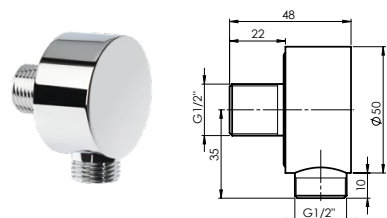

MODENA-2F

Concealed shower system
625049

Cartridge **35 mm Sedal**
Diverter type **Ceramic**
Material **Brass / stainless steel**
Plastic concealed mounting box
Coating **Chrome**
Colour **Chrome**

Set:

Shower head Olo 250 (SQ), stainless steel
Shower head arm 40 cm
Handshower Dove, 1 function
Shower hose 150 cm, PVC
Handshower holder Grand