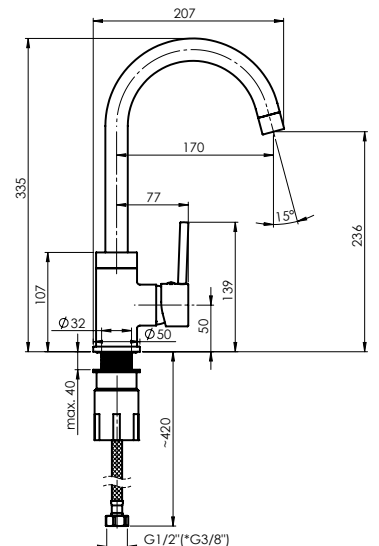

AXE-33 (BG)

Kitchen faucet
1/2-AX30088 | 3/8-AX30188

Flow rate 12 – 13 l/min

Cartridge 35 mm

Connection hoses 45 cm, EPDM, stainless steel
hose braiding

Coating Powder coating

Colour Matt marble beige

Warranty 5 years, 2 years for coating