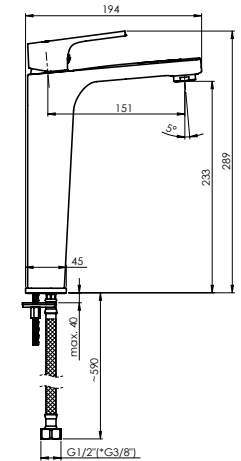

MODENA-18/D (BK/RG)

Washbasin faucet
1/2-MDD00638 | 3/8-MDD01638

Flow rate **5 l/min**
Cartridge **35 mm with upper sealing ring**
Connection hoses **60 cm, PEX, polyester hose braiding**
Coating **RubiCoat, PVD**
Colour **Matt black, rose gold**