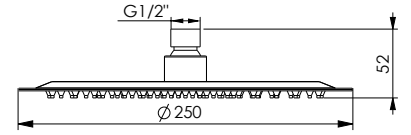

OLO ROUND 250 (BK) (S.S.)

Shower head
622087B

Anti-lime shower head from stainless steel
Functions 1
Flow rate 14 l/min
Diameter 250 mm
Coating RubiCoat
Colour Matt black
Warranty 5 years, 2 years for coating