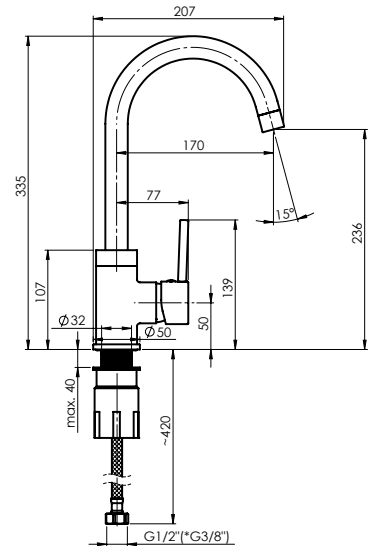

Set:

**Shower head Olo 250 (SQ), stainless steel**  
**Shower head arm 40 cm**  
**Handshower Dove, 1 function**  
**Shower hose 150 cm, PVC**  
**Handshower holder Grand**

## AXE-33 (BK2)

Kitchen faucet  
1/2-AX300668 | 3/8-AX301668

Flow rate 12 – 13 l/min

Cartridge 35 mm

Connection hoses 45 cm, EPDM, stainless steel  
**hose braiding**

Coating RubiCoat-E

Colour Matt black