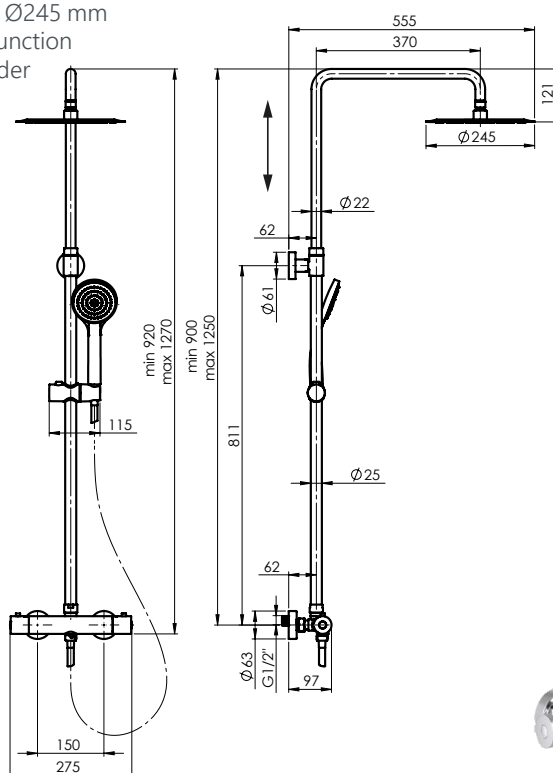

Set:

**Handshower Delta, Ø 70 mm, 3**

**functions**

**Shower hose 150 cm, stainless steel**

**Handshower holder Grand**

## OLO+THERMO-15

625047

Set:

- Telescopic chrome-plated height-adjustable column from stainless steel Ø25-22 mm
- Stainless steel, anti-lime shower head OLO Ø245 mm
- Anti-lime handshower SOLO Ø100 mm, 1 function
- Height and tilt-adjustable handshower holder
- Shower hose 150 cm, PVC
- Shower faucet THERMO-15

# ETNA + THERMO-10 (SW)

625048

Set:

- Chrome plated column from stainless steel Ø19-24 (adjustable height before mounting)
- Anti-lime shower head ETNA Ø250 mm
- Anti-lime handshower DORA Ø110 mm, 5 functions
- Height and tilt-adjustable handshower holder
- Shower hose 150 cm, stainless steel
- Shower faucet THERMO-10 (SW) with swivel spout-diverter. Aerator Neoperl, flow rate l/min