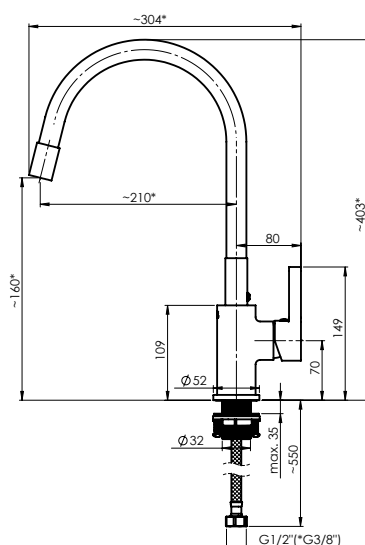

Antivandal aerator can be removed with a specific key only (included in the package)

FLEXY-33 (BK2)

Kitchen faucet
1/2-FL300668 | 3/8-FL301668

Flow rate 13.5 – 15.0 l/min

Cartridge 35 mm

Connection hoses 60 cm, PEX, polyester hose braiding

Spout Black silicone, soft touch

Coating RubiCoat-E

Colour Matt black