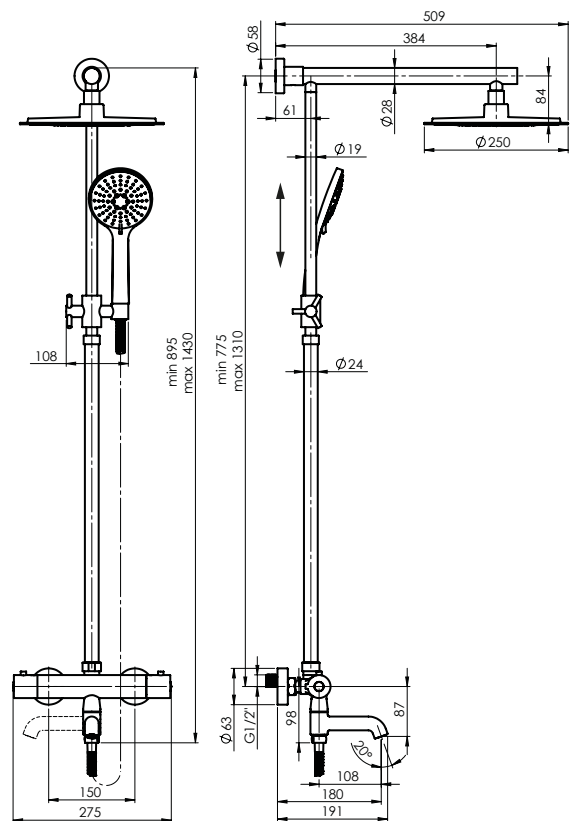

ETNA + THERMO-10 (SW)

625048

Set:

- Chrome plated column from stainless steel Ø19-24 (adjustable height before mounting)
- Anti-lime shower head ETNA Ø250 mm
- Anti-lime handshower DORA Ø110 mm, 5 functions
- Height and tilt-adjustable handshower holder
- Shower hose 150 cm, stainless steel
- Shower faucet THERMO-10 (SW) with swivel spout-diverter. Aerator Neoperl, flow rate l/min

Coating **Chrome**

Colour **Chrome**

Warranty **5 years, 2 years for accessories**