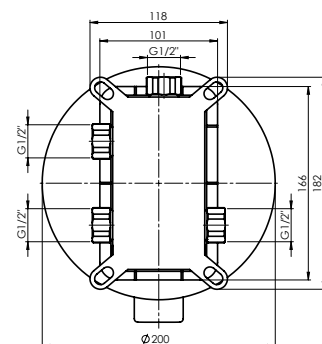

Set:

**Shower head Olo 250 (SQ), stainless steel**  
**Shower head arm 40 cm**  
**Handshower Dove, 1 function**  
**Shower hose 150 cm, PVC**  
**Handshower holder Grand**