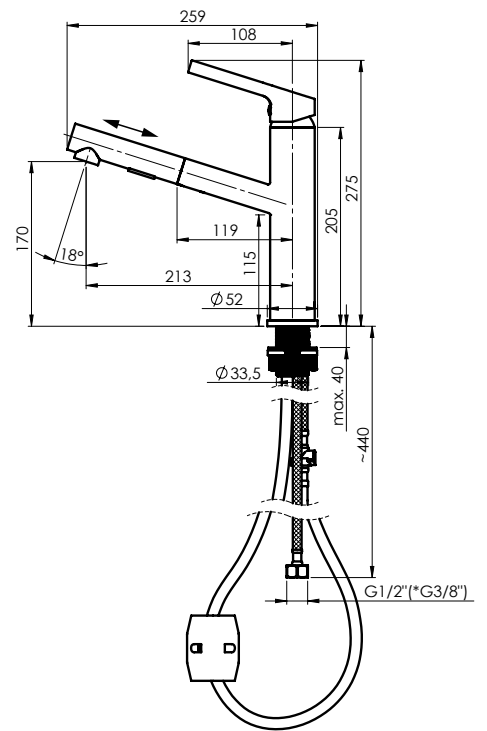

2 functions: regular and rain
Automatic switch to regular function