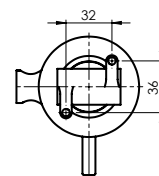

ULTRA BIDET (BK)

Concealed bidet faucet
625127

Cartridge 25 mm

Coating RubiCoat

Colour Matt black

Set:

Shower hose 125 cm, PVC, matt black

Bidet handshower Onyx (BK), 1 function