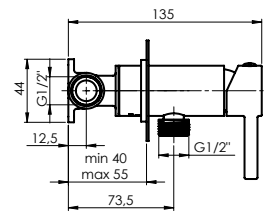

ULTRA BIDET (BK)

Concealed bidet faucet
625127

Cartridge 25 mm

Coating RubiCoat

Colour Matt black

Set:

Shower hose 125 cm, PVC, matt black

Bidet handshower Onyx (BK), 1 function