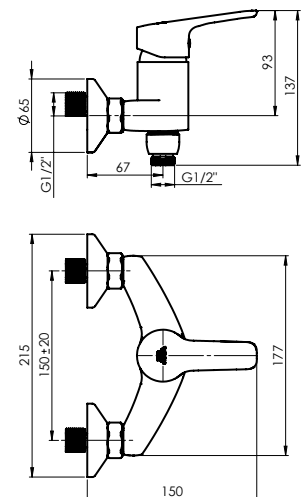

**Handshower Lava (WT), Ø 100 mm, 3 functions**

**Shower hose 150 cm, PVC, matt white**

**Handshower holder Grand (WT)**

## UNO-12/K (WT2)

Shower faucet with shower set  
N20D671

Flow rate 16 – 18 l/min

Cartridge 35 mm

Coating RubiCoat

Colour Matt white

Set:

**Handshower Lava (WT), Ø 100 mm, 3 functions**

**Shower hose 150 cm, PVC, matt white**

**Handshower holder Grand (WT)**