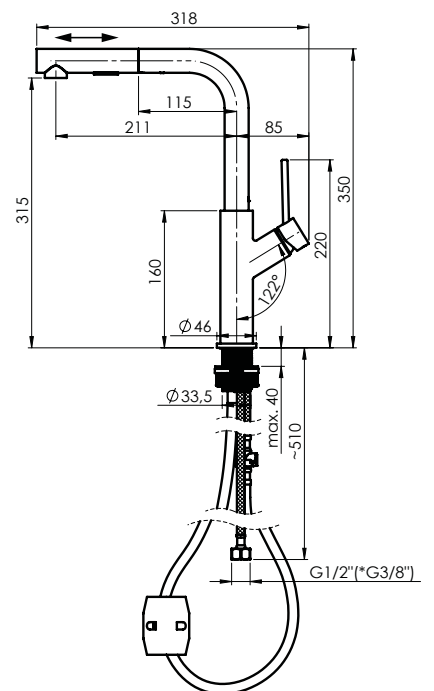

BONA-35 PO

Kitchen faucet
1/2-BO35008 | 3/8-BO35108

Two-function pull-out spout:
regular/"rain"

Flow rate **7 l/min**

Cartridge **25 mm**

Spout hose **Nylon**

Connection hoses **60 cm, PEX, stainless steel hose braiding**

Coating **Chrome**

Colour **Chrome**

2 functions: regular and rain
Automatic switch to regular function

BONA-35 PO (BK)

Kitchen faucet
1/2-BO35068 | 3/8-BO35168

Two-function pull-out spout:
regular/"rain"

Flow rate **7 l/min**

Cartridge **25 mm**

Spout hose **Nylon**

Connection hoses **60 cm, PEX, stainless steel hose braiding**

Coating **RubiCoat**

Colour **Matt black**

Warranty **5 years, 2 years for coating**

2 functions: regular and rain
Automatic switch to regular function