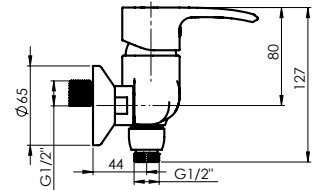

TRENTO-10/K

Bath faucet with shower set
TN10K08

Flow rate **16 – 18 l/min**

Cartridge **35 mm**

Diverter type **Automatic**

Coating **Chrome**

Colour **Chrome**

Set:

Handshower Delta, Ø 70 mm, 3 functions

Shower hose 150 cm, stainless steel

Handshower holder Grand

TRENTO-12/K

Shower faucet with shower set
TN20K08

Cartridge **35 mm**

Coating **Chrome**

Colour **Chrome**

Set:

Handshower Delta, Ø 70 mm, 3 functions

Shower hose 150 cm, stainless steel

Handshower holder Grand