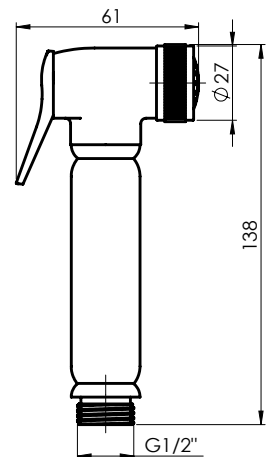

ONYX (BK)

Bidet handshower
622090B

Functions 1

Material Brass

Coating RubiCoat

Colour Matt black

Warranty 5 years, 2 years for coating