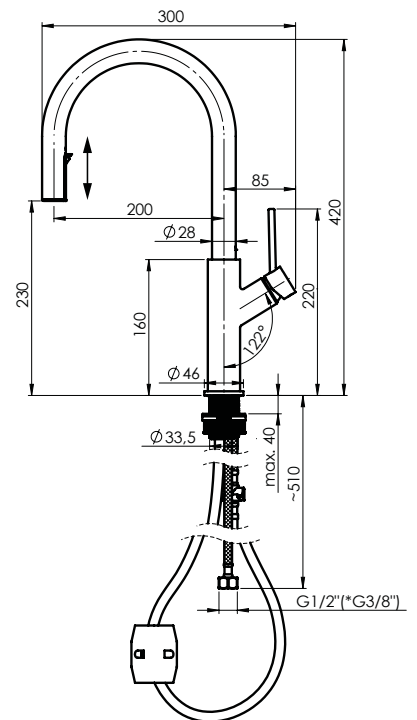

BONA-33 PO

Kitchen faucet
1/2-BO33008 | 3/8-BO33108

Two-function pull-out spout:
regular/"rain"

Flow rate 7 l/min

Cartridge 25 mm

Spout hose Nylon

Connection hoses 60 cm, PEX,
stainless steel hose braiding

Coating Chrome

Colour Chrome

BONA-33 PO (DG)

Kitchen faucet
1/2-BO330DG8 | 3/8-BO331DG8

Two-function pull-out spout:
regular/"rain"

Flow rate 7 l/min

Cartridge 25 mm

Spout hose Nylon

Connection hoses 60 cm, PEX, stainless
steel hose braiding

Coating PVD

Colour Brushed dim grey