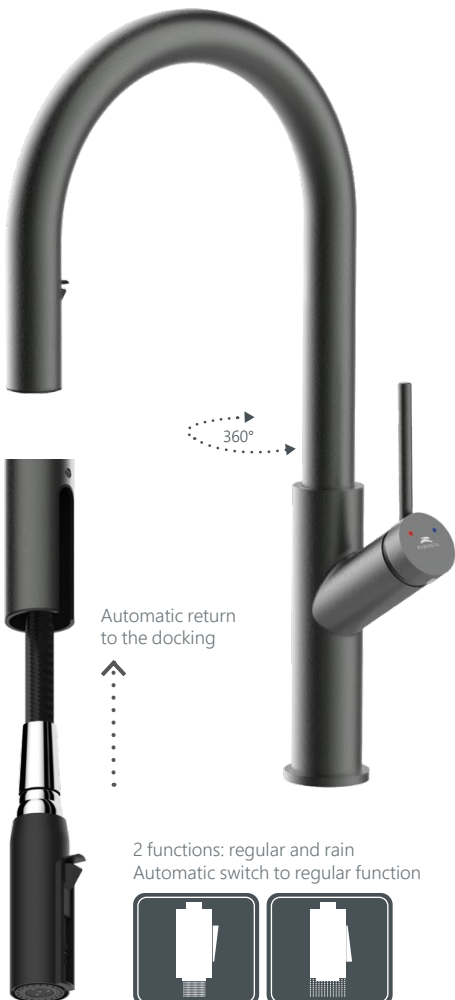

## BONA-33 PO

Kitchen faucet  
1/2-BO33008 | 3/8-BO33108

Two-function pull-out spout:  
regular/"rain"

Flow rate 7 l/min

Cartridge 25 mm

Spout hose Nylon

Connection hoses 60 cm, PEX,  
stainless steel hose braiding

## BONA-33 PO (DG)

Kitchen faucet  
1/2-BO330DG8 | 3/8-BO331DG8

Two-function pull-out spout:  
regular/"rain"

Flow rate 7 l/min

Cartridge 25 mm

Spout hose Nylon

Connection hoses 60 cm, PEX, stainless  
steel hose braiding