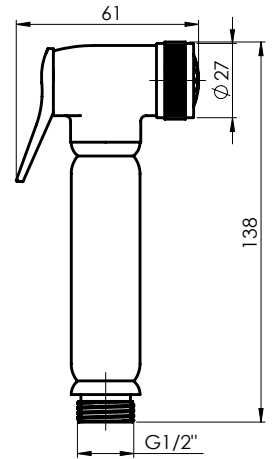

## ONYX

Bidet handshower  
622085B

Functions 1

Material Brass

Coating Chrome

Colour Chrome

Warranty 5 years