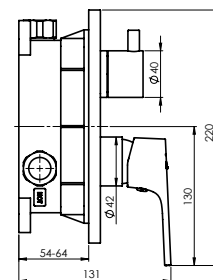

Set:

**Shower head Olo 250 (SQ), stainless steel**  
**Shower head arm 40 cm**  
**Handshower Dove, 1 function**  
**Shower hose 150 cm, PVC**  
**Handshower holder Grand**