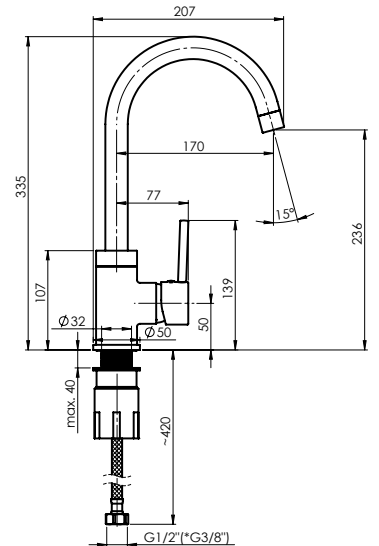

AXE-33 (BK)

Kitchen faucet
1/2-AX300668 | 3/8-AX301668

Flow rate 12 – 13 l/min

Cartridge 35 mm

Connection hoses 45 cm, EPDM, stainless steel
hose braiding

Coating Powder coating

Colour Matt marble black

Warranty 5 years, 2 years for coating