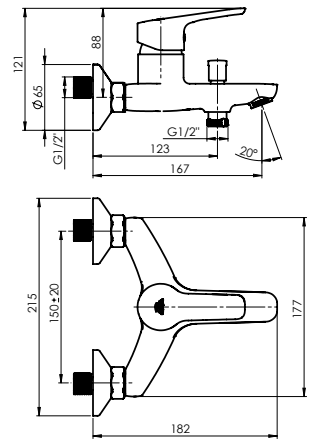

Set:

**Shower head Olo 250 (SQ), stainless steel**  
**Shower head arm 40 cm**  
**Handshower Dove, 1 function**  
**Shower hose 150 cm, PVC**  
**Handshower holder Grand**

**Handshower Lava (WT), Ø 100 mm, 3 functions**

**Shower hose 150 cm, PVC, matt white**

**Handshower holder Grand (WT)**