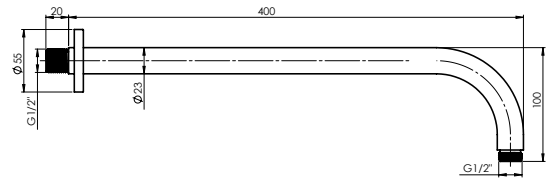

### SHOWER HEAD ARM 40 CM (BK)

622903B

Material Brass  
Coating RubiCoat  
Colour Matt black  
Warranty 2 years