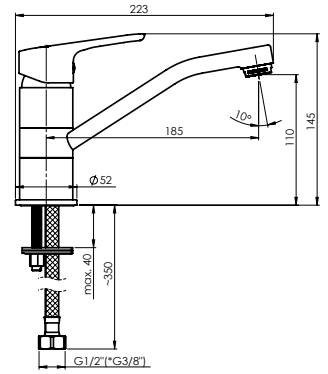

UNO-18 (WT2)

Washbasin faucet
1/2-N800671 | 3/8-N801671

Flow rate 4 – 5 l/min

Cartridge 35 mm

Connection hoses 40 cm, EPDM, stainless steel
hose braiding

Coating RubiCoat

Colour Matt white