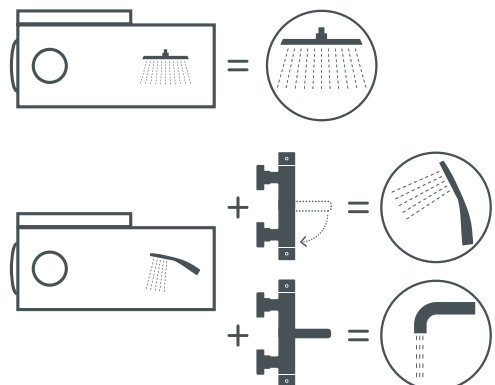

ETNA + THERMO-10 (SW)

625048

Set:

- Chrome plated column from stainless steel Ø19-24 (adjustable height before mounting)
- Anti-lime shower head ETNA Ø250 mm
- Anti-lime handshower DORA Ø110 mm, 5 functions
- Height and tilt-adjustable handshower holder
- Shower hose 150 cm, stainless steel
- Shower faucet THERMO-10 (SW) with swivel spout-diverter. Aerator Neoperl, flow rate l/min

Coating **Chrome**

Colour **Chrome**

Warranty **5 years, 2 years for accessories**