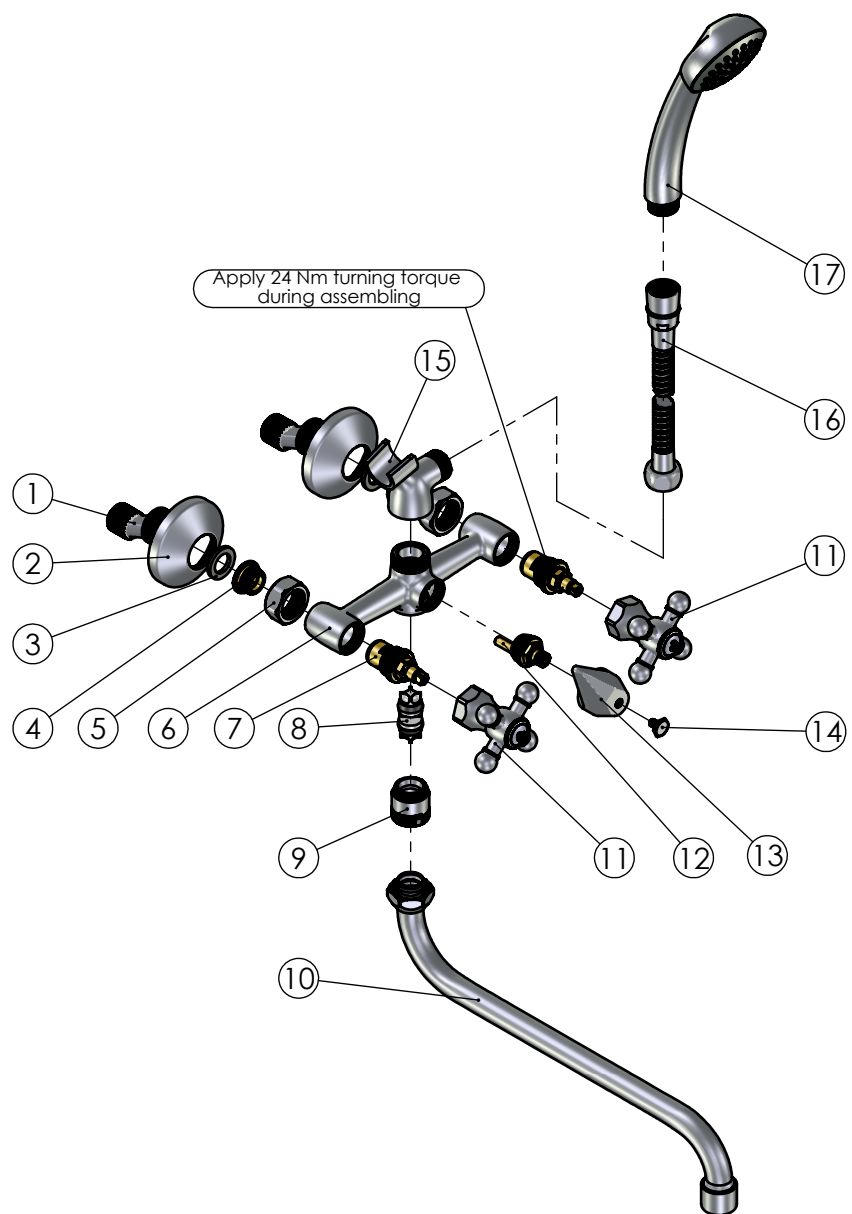

RUBINETA

Product name: **Faucet C-1 Cross (K)**
Product Code: **C1SK06**

ITEM NO.	PART CODE	NAME	QUANTITY
1	636601	Eccentric 43x10	2
2	636610	Eccentric plate 65x20	2
3	632002	Square washer G3/4"	2
4	636403	Fixing back seat M18x1.5	2
5	636310	Back seat nut G3/4"	2
6	635064	R-1 body	1
7	664028	Ceramic disk valve 1/2"	2
8	636516	R-1 diverter core assembly	1
9	636927	Spout adapter M22x1 - G3/4"	1
10	633001	Spout S 18x300 assembly *	1
11	631226	Handle Cross G1/2" 7x7 Red	2
12	636515	Diverter R-1 eccentric with nut	1
13	636931	R-1 diverter handle	1
14	636416	Diverter R-1 screw M5x0.8	1
15	636908	Single fork shower head holder assembly	1
16	600014	Shower hose Con/Imp double lock 150cm	1
17	622005	Handshower Kobra	1