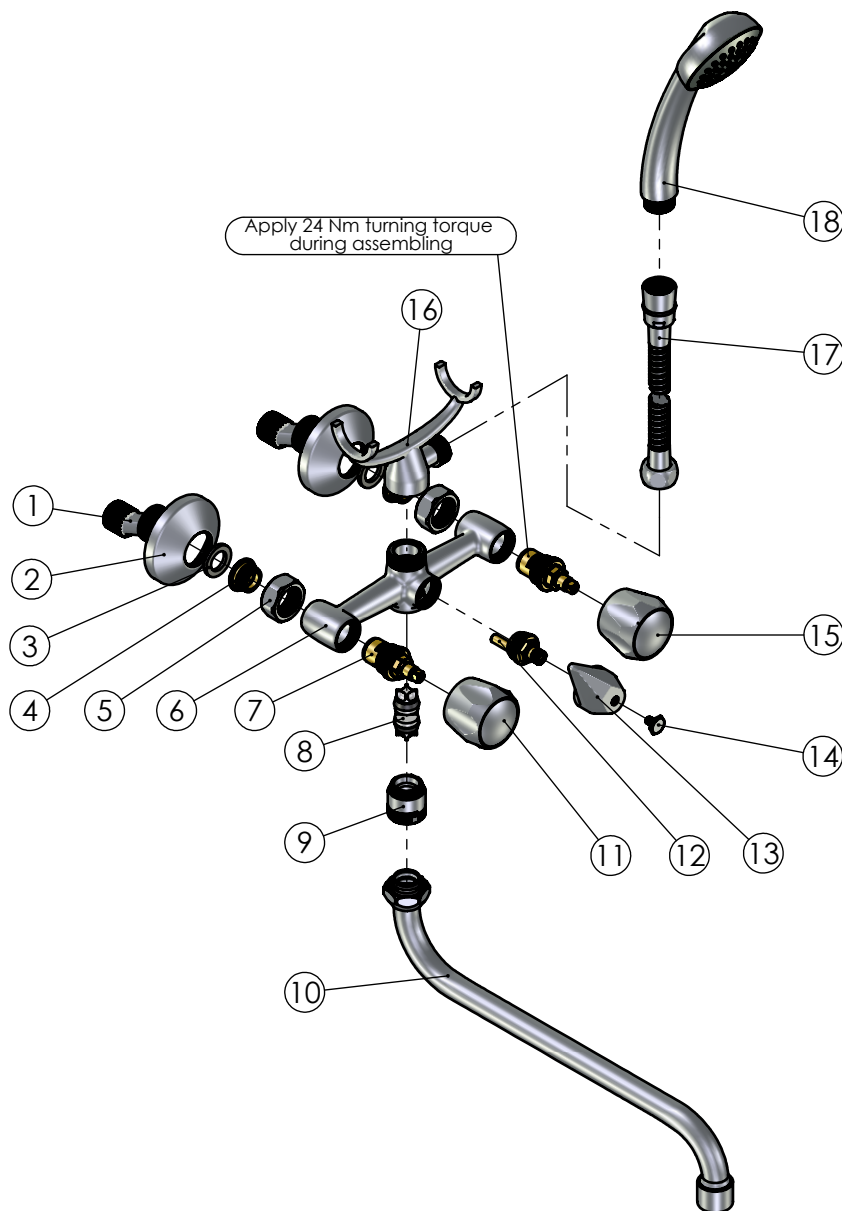

RUBINETA

Product name: **Faucet C-1 Eco (K)**
Product Code: **C1SK01**

ITEM NO.	PART CODE	NAME	QUANTITY
1	636601	Eccentric 43x10	2
2	636610	Eccentric plate 65x20	2
3	632002	Square washer G3/4"	2
4	636403	Fixing back seat M18x1.5	2
5	636310	Back seat nut G3/4"	2
6	635064	R-1 body	1
7	664028	Ceramic disk valve 1/2"	2
8	636516	R-1 diverter core assembly	1
9	636927	Spout adapter M22x1 - G3/4"	1
10	633001	Spout S 18x300 assembly *	1
11	631221	ECO handle 7x7 Red	1
12	636515	Diverter R-1 eccentric with nut	1
13	636931	R-1 diverter handle	1
14	636416	Diverter R-1 screw M5x0.8	1
15	631321	ECO handle 7x7 Blue	1
16	636906	Shower head holder R-1 assembly	1
17	600014	Shower hose Con/Imp double lock 150cm	1
18	622005	Handshower Kobra	1