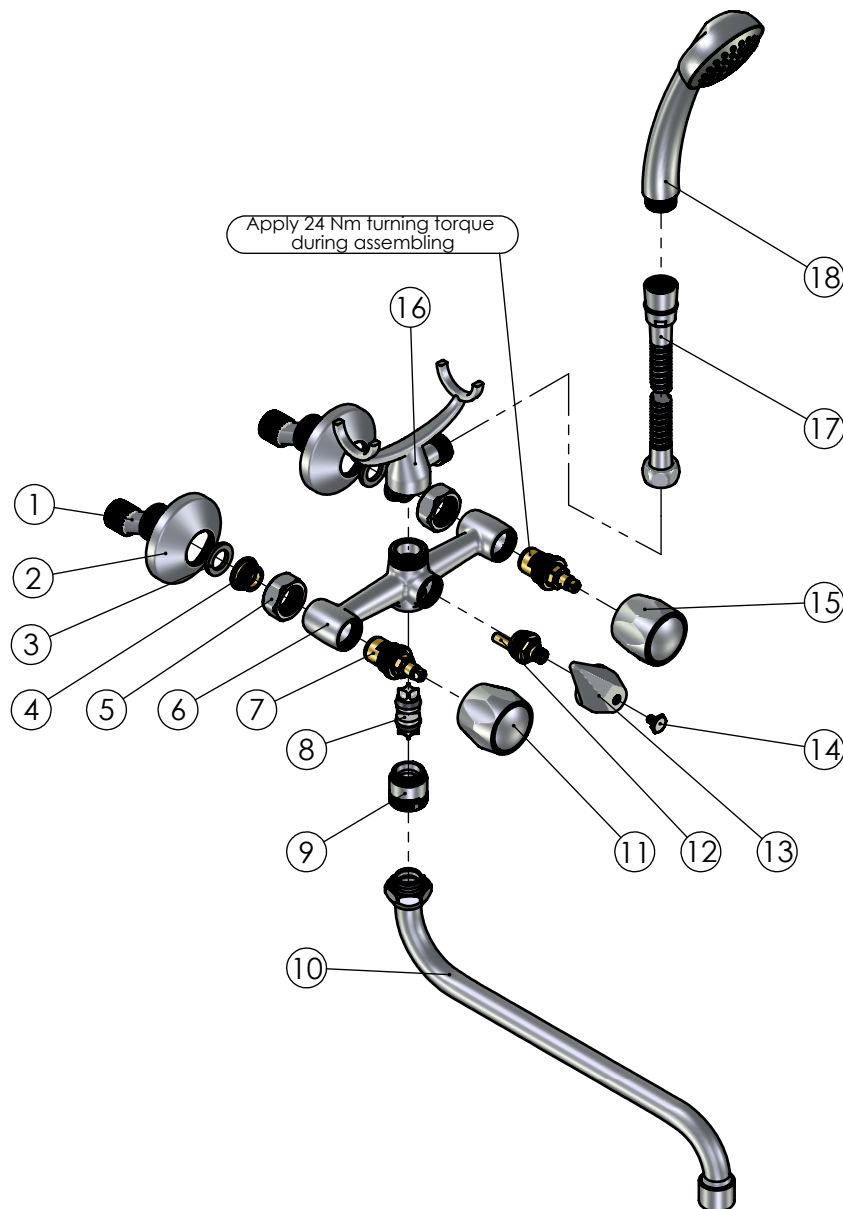

RUBINETA

Product name: **Faucet C-1 Globo (K)**
Product Code: **C1SK02**

ITEM NO.	PART CODE	NAME	QUANTITY
1	636601	Eccentric 43x10	2
2	636610	Eccentric plate 65x20	2
3	632002	Square washer G3/4"	2
4	636403	Fixing back seat M18x1.5	2
5	636310	Back seat nut G3/4"	2
6	635064	R-1 body	1
7	664028	Ceramic disk valve 1/2"	2
8	636516	R-1 diverter core assembly	1
9	636927	Spout adapter M22x1 - G3/4"	1
10	633001	Spout S 18x300 assembly *	1
11	631222	GLOBO handle 7x7 Red	1
12	636515	Diverter R-1 eccentric with nut	1
13	636931	R-1 diverter handle	1
14	636416	Diverter R-1 screw M5x0.8	1
15	631322	GLOBO handle 7x7 Blue	1
16	636906	Shower head holder R-1 assembly	1
17	600014	Shower hose Con/Imp double lock 150cm	1
18	622005	Handshower Kobra	1