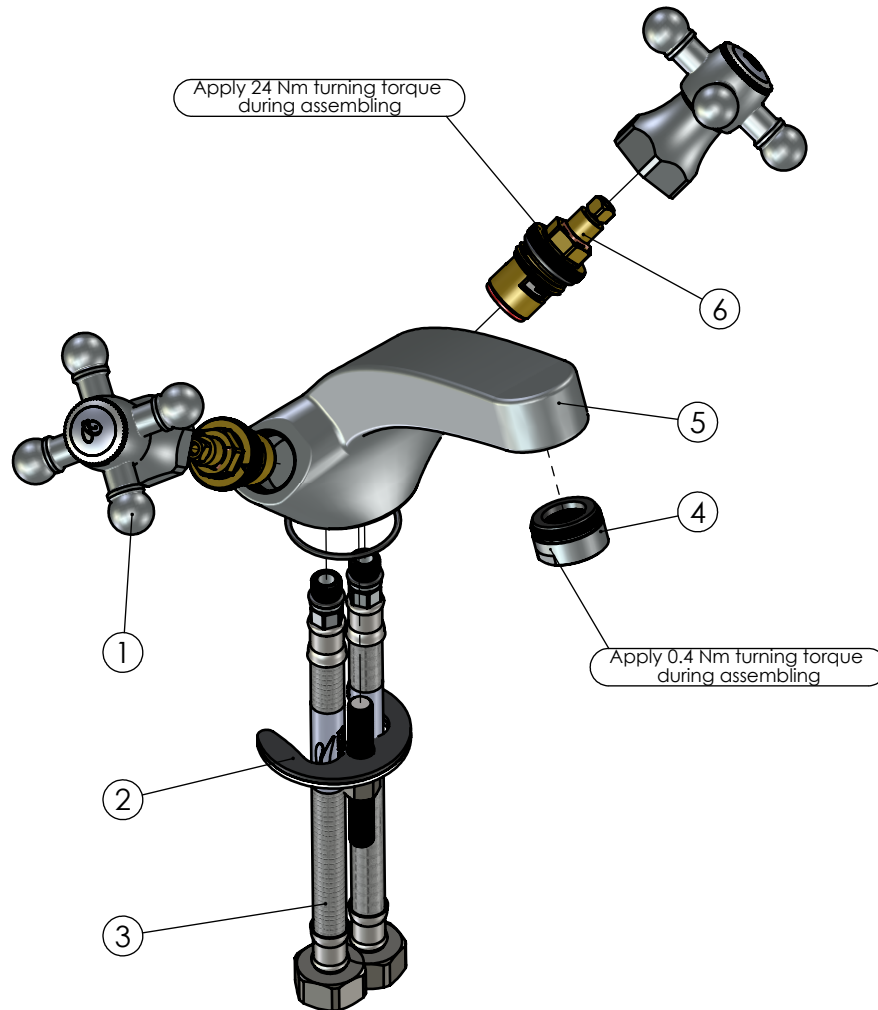

RUBINETA

Product name: **Faucet C-2 Cross**
Product Code: **C20006**

ITEM NO.	PART CODE	NAME	QUANTITY
1	631226	Handle Cross G1/2" 7x7 Red	1
2	636915	Fixing set R-8	1
3	618040	Faucet hose G1/2"-M10x1 400 mm	2
4	636705	Aerator M24x1	1
5	635071	Body R-2	1
6	664028	Ceramic disk valve 1/2"	2
7	631326	Handle Cross G1/2" 7x7 Blue	1