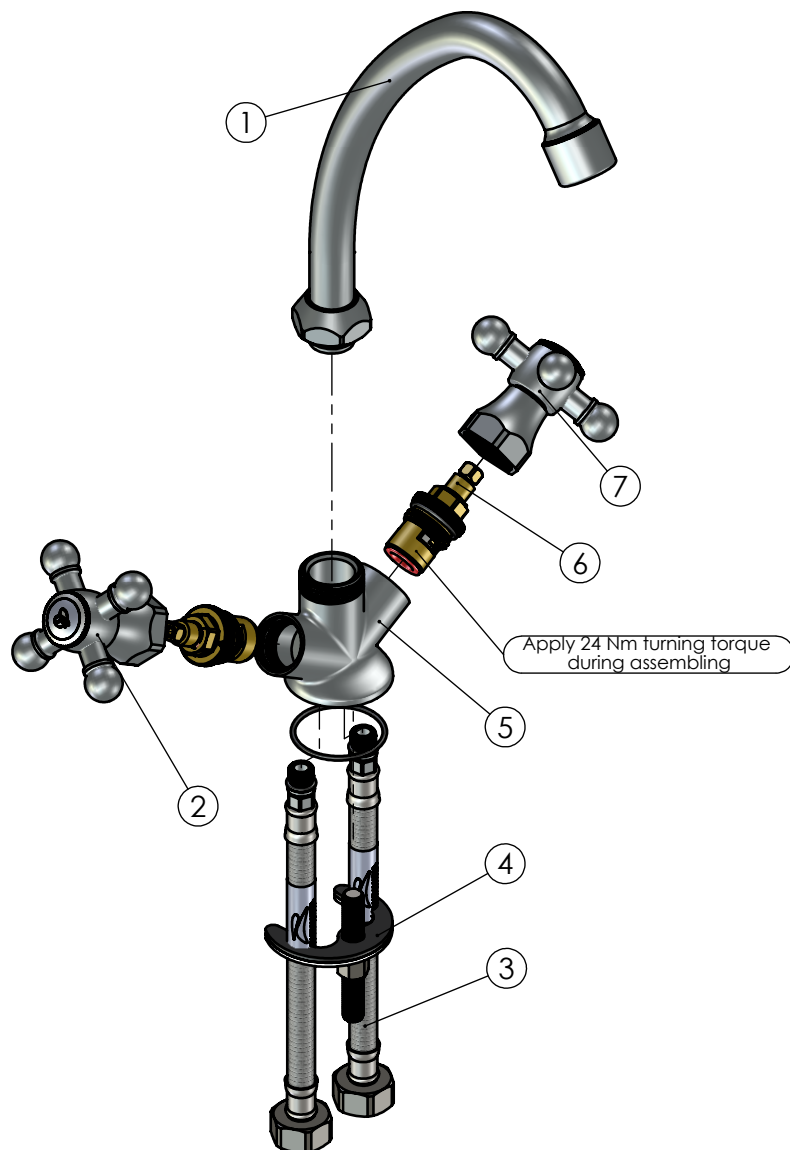

RUBINETA

Product name: **Faucet C-8 Cross**
Product Code: **C8J006**

ITEM NO.	PART CODE	NAME	QUANTITY
1	633004	Spout J 18x200 *	1
2	631226	Handle Cross G1/2" 7x7 Red	1
3	618040	Faucet hose G1/2"-M10x1 400 mm	2
4	636915	Fixing set R-8	1
5	635001	C-8 body	1
6	664028	Ceramic disk valve 1/2"	2
7	631326	Handle Cross G1/2" 7x7 Blue	1