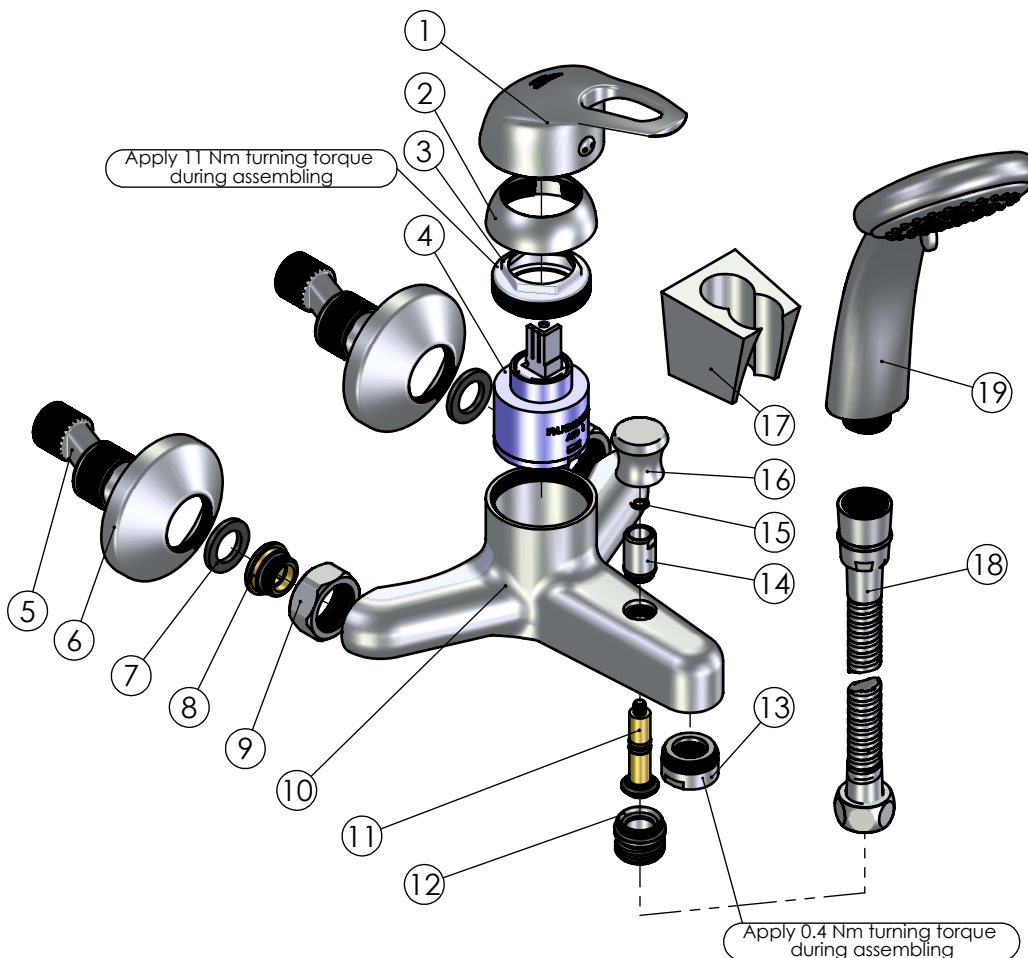

RUBINETA

Product name: **Faucet P-10/K Star**
Product Code: **P10K01**

ITEM NO.	PART CODE	NAME	QUANTITY
1	631136	Cartridge handle Star	1
2	636202	Cartridge cap 47mm	1
3	636302	Stainless steel cartridge nut M42x1.25	1
4	634005	Cartridge 40 mm	1
5	636601	Eccentric 43x10	2
6	636610	Eccentric plate 65x20	2
7	632002	Square washer G3/4"	2
8	636403	Fixing back seat M18x1.5	2
9	636310	Back seat nut G3/4"	2
10	635040	P-10 body	1
11	636948	Diverter shaft 47mm assembly	1
12	636410	Diverter insert M20x1-G1/2" assembly	1
13	636705	Aerator M24x1	1
14	636408	Diverter core 9.2 mm assembly	1
15	636326	Spring washer	1
16	636930	Diverter knob	1
17	623005	Shower holder Grand	1
18	600014	Shower hose Con/Imp double lock 150cm	1
19	622045	Handshower Delta	1