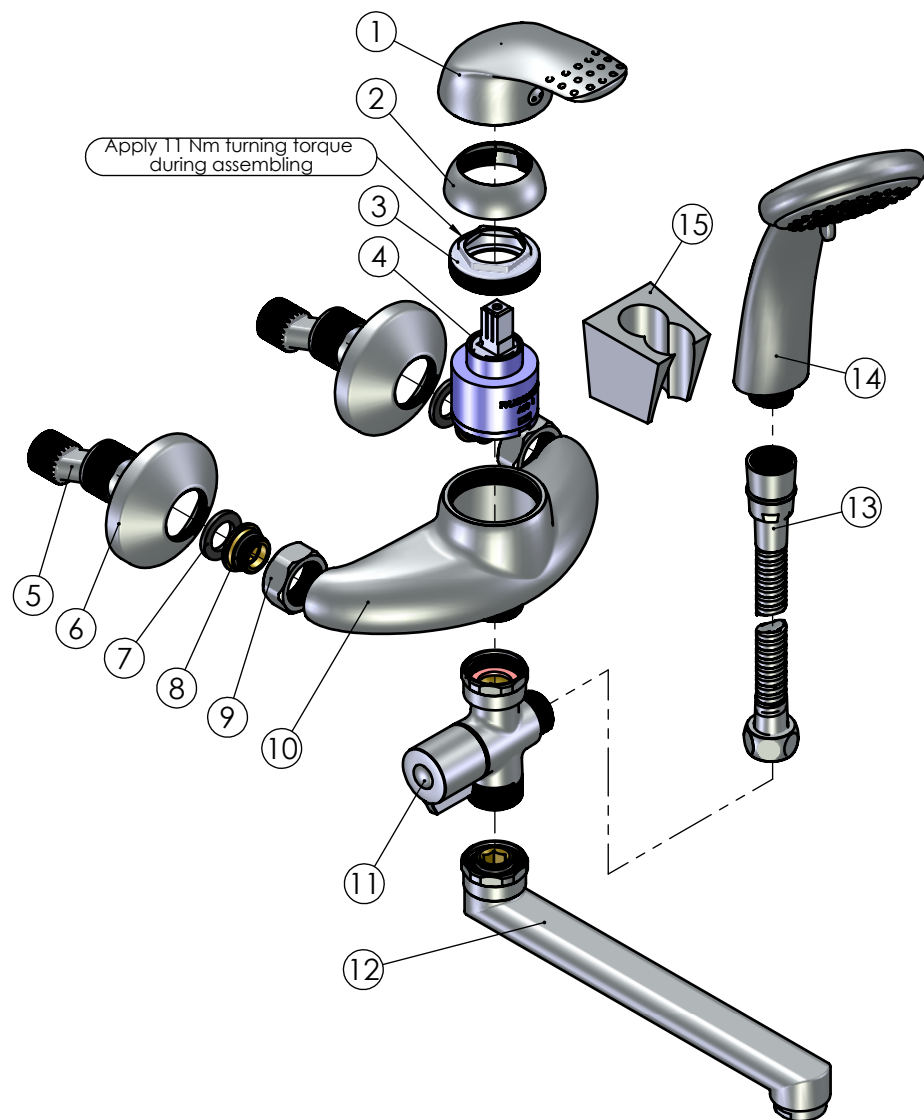

RUBINETA

Product name: **Faucet P-12/C SHER (20cm)**
Product Code: **P21K02**

ITEM NO.	PART CODE	NAME	QUANTITY
1	631011	Cartridge handle Sher	1
2	636202	Cartridge cap 47mm	1
3	636302	Stainless steel cartridge nut M42x1.25	1
4	634005	Cartridge 40 mm	1
5	636601	Eccentric 43x10	2
6	636610	Eccentric plate 65x20	2
7	632002	Square washer G3/4"	2
8	636403	Fixing back seat M18x1.5	2
9	636310	Back seat nut G3/4"	2
10	635045	Body P-12	1
11	636520	Diverter 3/4" (Ceramic)	1
12	633013	Spout C 200 assembly *	1
13	600014	Shower hose Con/Imp double lock 150cm	1
14	622045	Handshower Delta	1
15	623005	Shower holder Grand	1