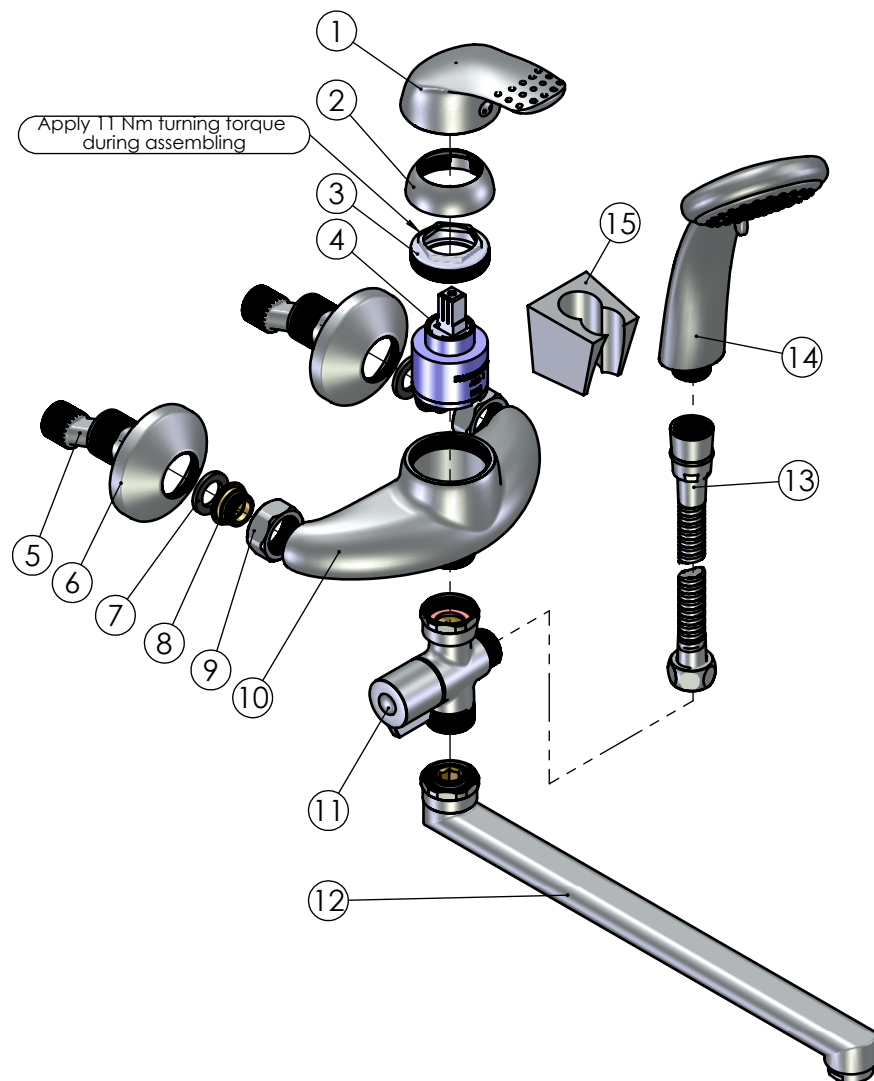

RUBINETA

Product name: **Faucet P-12/C SHER**  
Product Code: **P2CK02**

ITEM NO.	PART CODE	NAME	QUANTITY
1	631011	Cartridge handle Sher	1
2	636202	Cartridge cap 47mm	1
3	636302	Stainless steel cartridge nut M42x1.25	1
4	634005	Cartridge 40 mm	1
5	636601	Eccentric 43x10	2
6	636610	Eccentric plate 65x20	2
7	632002	Square washer G3/4"	2
8	636403	Fixing back seat M18x1.5	2
9	636310	Back seat nut G3/4"	2
10	635045	Body P-12	1
11	636520	Diverter 3/4" (Ceramic)	1
12	633011	Spout C 300 assembly *	1
13	600014	Shower hose Con/Imp double lock 150cm	1
14	622045	Handshower Delta	1
15	623005	Shower holder Grand	1