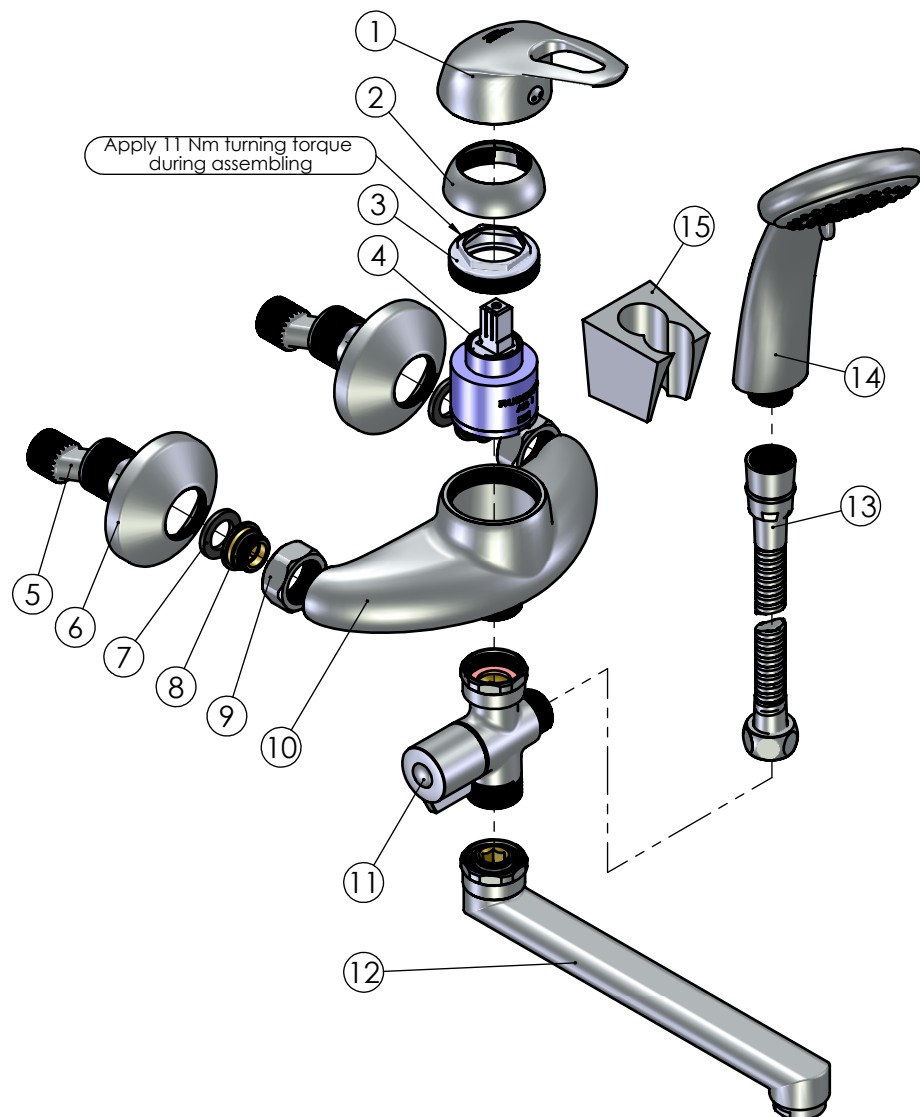

RUBINETA

Product name: **Faucet P-12/C STAR (20cm)**  
Product Code: **P21K01**

ITEM NO.	PART CODE	NAME	QUANTITY
1	631136	Cartridge handle Star	1
2	636202	Cartridge cap 47mm	1
3	636302	Stainless steel cartridge nut M42x1.25	1
4	634005	Cartridge 40 mm	1
5	636601	Eccentric 43x10	2
6	636610	Eccentric plate 65x20	2
7	632002	Square washer G3/4"	2
8	636403	Fixing back seat M18x1.5	2
9	636310	Back seat nut G3/4"	2
10	635045	Body P-12	1
11	636520	Diverter 3/4" (Ceramic)	1
12	633013	Spout C 200 assembly *	1
13	600014	Shower hose Con/Imp double lock 150cm	1
14	622045	Handshower Delta	1
15	623005	Shower holder Grand	1