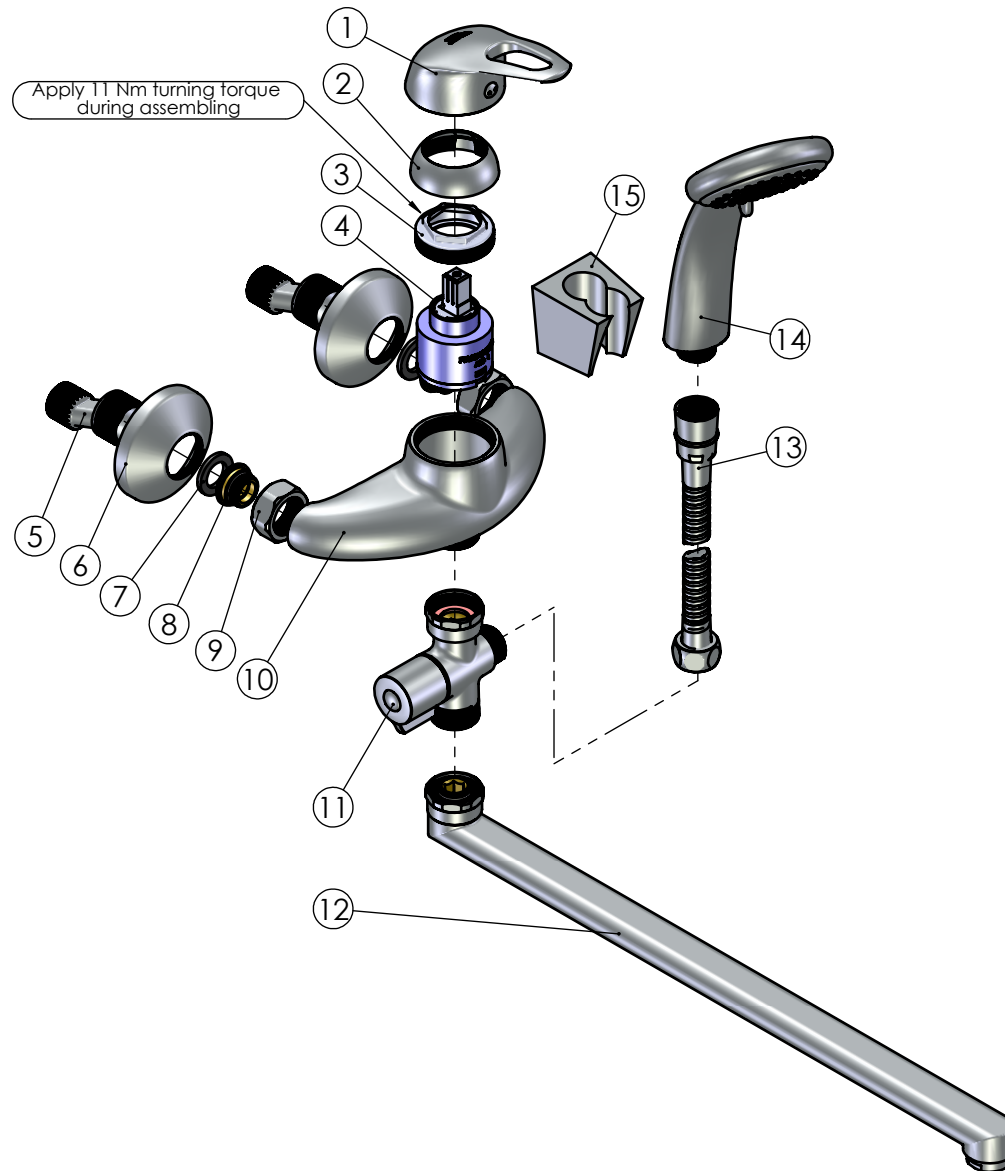

RUBINETA

Product name: **Faucet P-12/C STAR (40cm)**
Product Code: **P22K01**

ITEM NO.	PART CODE	NAME	QUANTITY
1	631136	Cartridge handle Star	1
2	636202	Cartridge cap 47mm	1
3	636302	Stainless steel cartridge nut M42x1.25	1
4	634005	Cartridge 40 mm	1
5	636601	Eccentric 43x10	2
6	636610	Eccentric plate 65x20	2
7	632002	Square washer G3/4"	2
8	636403	Fixing back seat M18x1.5	2
9	636310	Back seat nut G3/4"	2
10	635045	Body P-12	1
11	636520	Diverter 3/4" (Ceramic)	1
12	633009	Spout C 400 assembly	1
13	600014	Shower hose Con/Imp double lock 150cm	1
14	622045	Handshower Delta	1
15	623005	Shower holder Grand	1