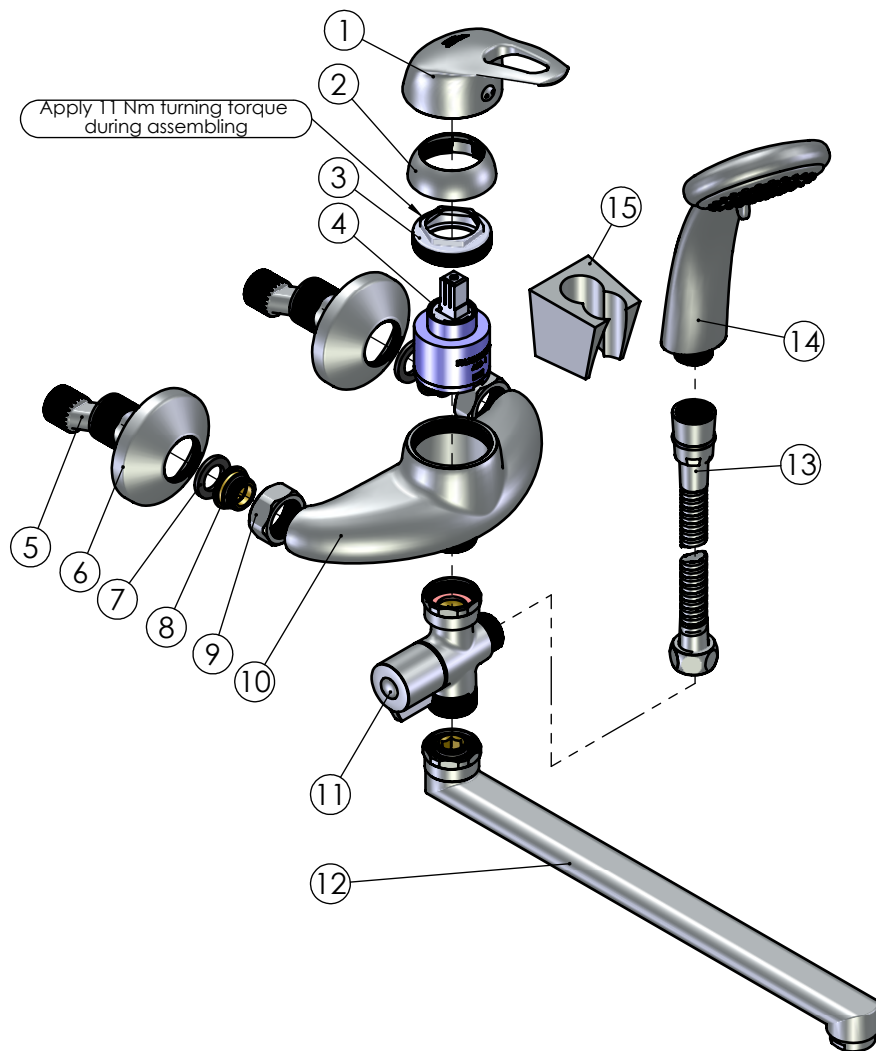

RUBINETA

Product name: **Faucet P-12/C STAR**  
Product Code: **P2CK01**

ITEM NO.	PART CODE	NAME	QUANTITY
1	631136	Cartridge handle Star	1
2	636202	Cartridge cap 47mm	1
3	636302	Stainless steel cartridge nut M42x1.25	1
4	634005	Cartridge 40 mm	1
5	636601	Eccentric 43x10	2
6	636610	Eccentric plate 65x20	2
7	632002	Square washer G3/4"	2
8	636403	Fixing back seat M18x1.5	2
9	636310	Back seat nut G3/4"	2
10	635045	Body P-12	1
11	636520	Diverter 3/4" (Ceramic)	1
12	633011	Spout C 300 assembly *	1
13	600014	Shower hose Con/Imp double lock 150cm	1
14	622045	Handshower Delta	1
15	623005	Shower holder Grand	1