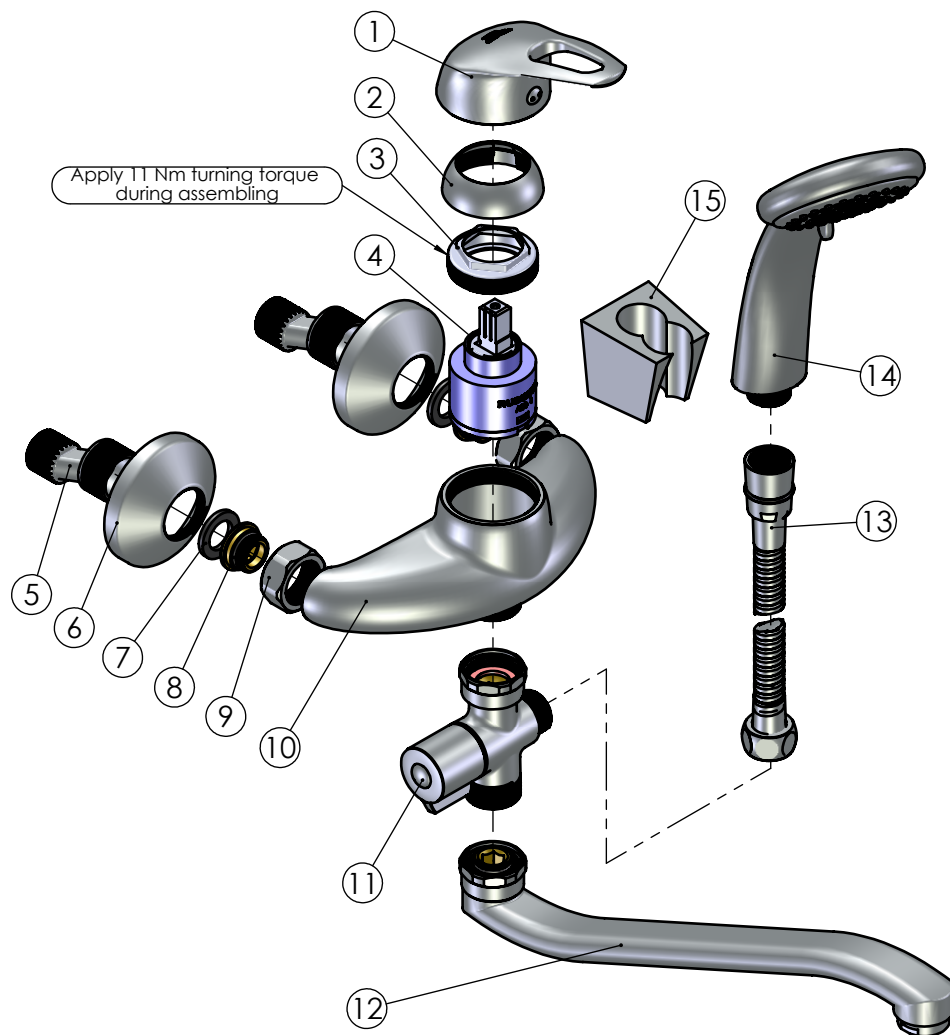

RUBINETA

Product name: **Faucet P-12/G STAR**
Product Code: **P2GK01**

ITEM NO.	PART CODE	NAME	QUANTITY
1	631136	Cartridge handle Star	1
2	636202	Cartridge cap 47mm	1
3	636302	Stainless steel cartridge nut M42x1.25	1
4	634005	Cartridge 40 mm	1
5	636601	Eccentric 43x10	2
6	636610	Eccentric plate 65x20	2
7	632002	Square washer G3/4"	2
8	636403	Fixing back seat M18x1.5	2
9	636310	Back seat nut G3/4"	2
10	635045	Body P-12	1
11	636520	Diverter 3/4" (Ceramic)	1
12	633014	Spout G 300 *	1
13	600014	Shower hose Con/Imp double lock 150cm	1
14	622045	Handshower Delta	1
15	623005	Shower holder Grand	1