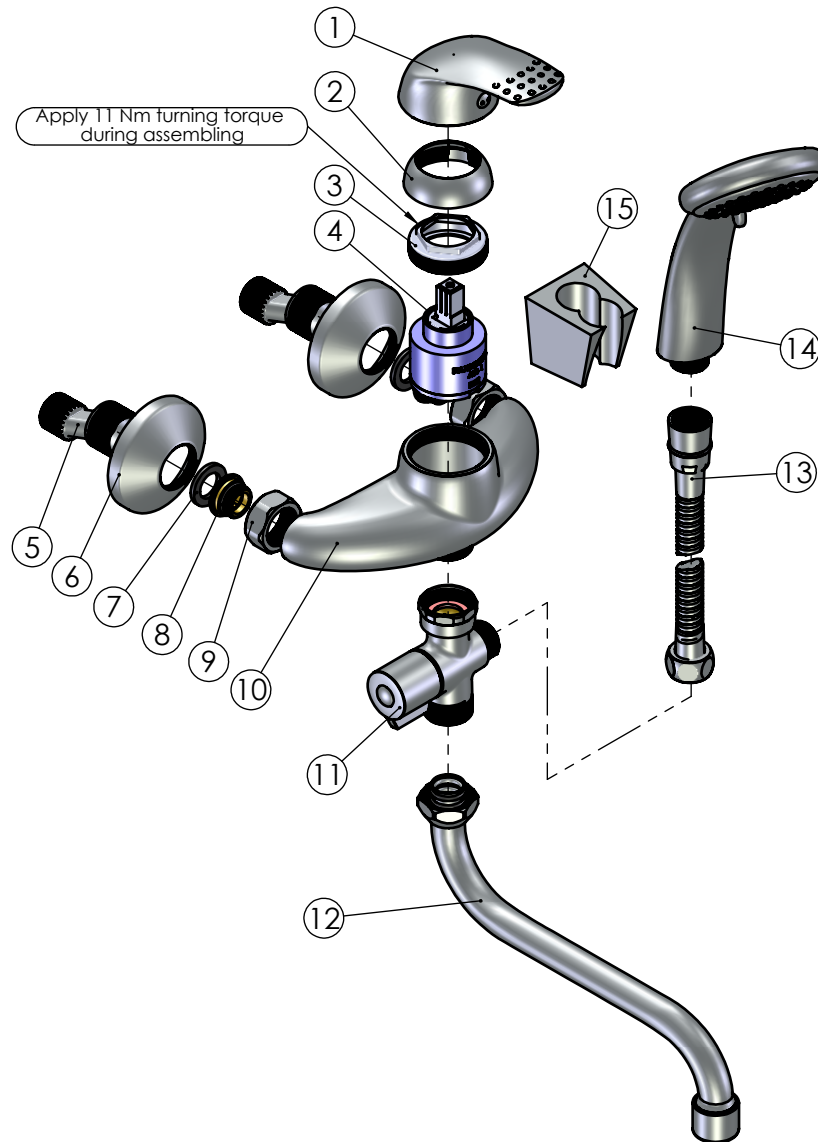

RUBINETA

Product name: **Faucet P-12/S SHER**  
Product Code: **P2SK02**

ITEM NO.	PART CODE	NAME	QUANTITY
1	631011	Cartridge handle Sher	1
2	636202	Cartridge cap 47mm	1
3	636302	Stainless steel cartridge nut M42x1.25	1
4	634005	Cartridge 40 mm	1
5	636601	Eccentric 43x10	2
6	636610	Eccentric plate 65x20	2
7	632002	Square washer G3/4"	2
8	636403	Fixing back seat M18x1.5	2
9	636310	Back seat nut G3/4"	2
10	635045	Body P-12	1
11	636520	Diverter 3/4" (Ceramic)	1
12	633006	Spout S 18x200 assembly	1
13	600014	Shower hose Con/Imp double lock 150cm	1
14	622045	Handshower Delta	1
15	623005	Shower holder Grand	1