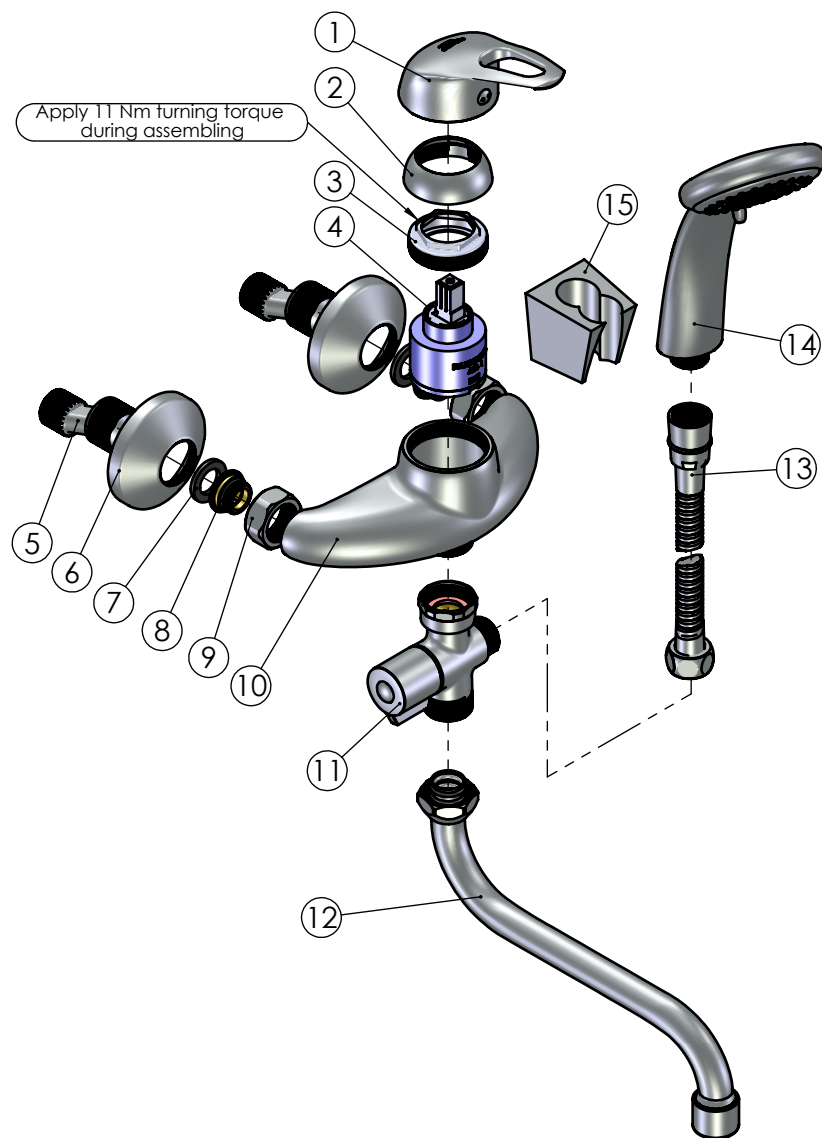

RUBINETA

Product name: **Faucet P-12/S STAR**
Product Code: **P2SK01**

ITEM NO.	PART CODE	NAME	QUANTITY
1	631136	Cartridge handle Star	1
2	636202	Cartridge cap 47mm	1
3	636302	Stainless steel cartridge nut M42x1.25	1
4	634005	Cartridge 40 mm	1
5	636601	Eccentric 43x10	2
6	636610	Eccentric plate 65x20	2
7	632002	Square washer G3/4"	2
8	636403	Fixing back seat M18x1.5	2
9	636310	Back seat nut G3/4"	2
10	635045	Body P-12	1
11	636520	Diverter 3/4" (Ceramic)	1
12	633006	Spout S 18x200 assembly	1
13	600014	Shower hose Con/Imp double lock 150cm	1
14	622045	Handshower Delta	1
15	623005	Shower holder Grand	1