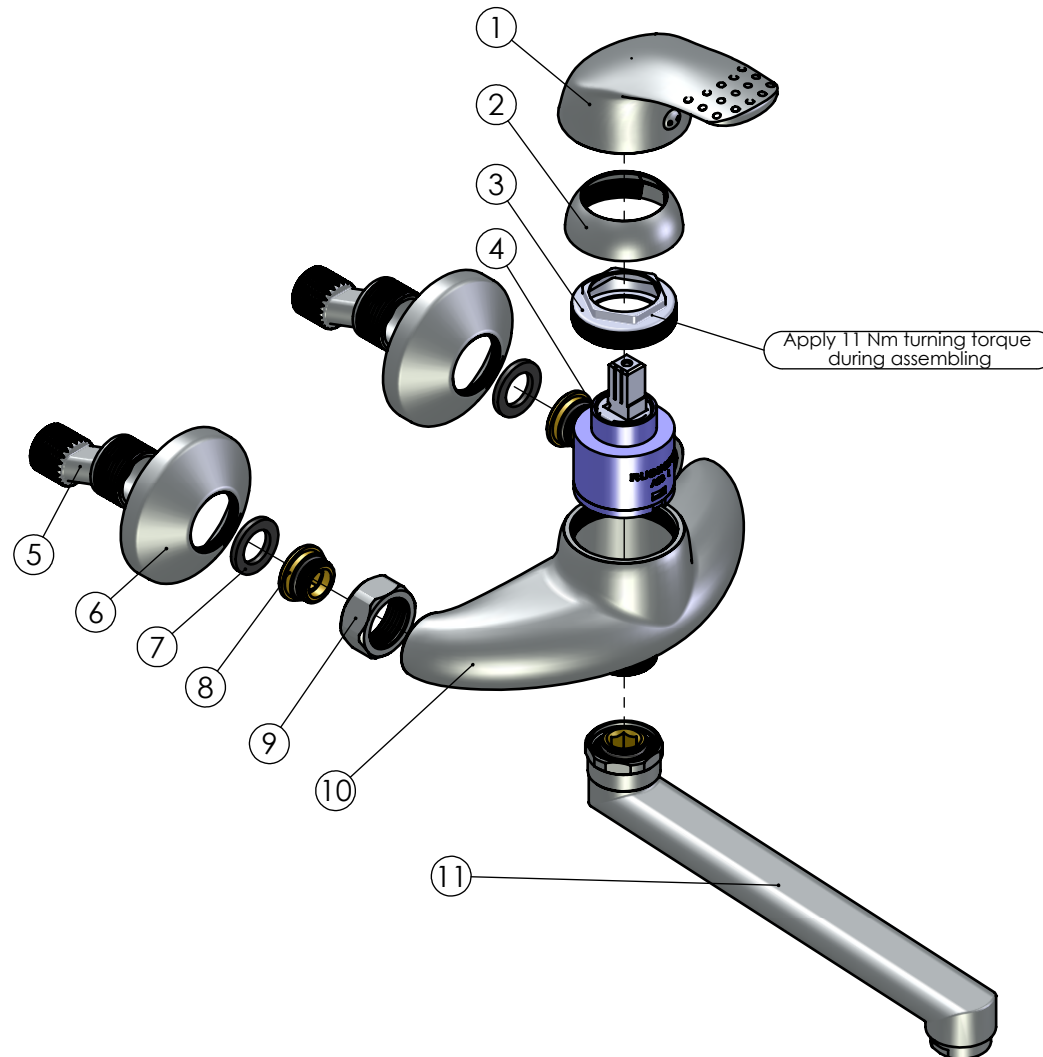

RUBINETA

Product name: **Faucet P-14 SHER**
Product Code: **P41002**

ITEM NO.	PART CODE	NAME	QUANTITY
1	631011	Cartridge handle Sher	1
2	636202	Cartridge cap 47mm	1
3	636302	Stainless steel cartridge nut M42x1.25	1
4	634005	Cartridge 40 mm	1
5	636601	Eccentric 43x10	2
6	636610	Eccentric plate 65x20	2
7	632002	Square washer G3/4"	2
8	636403	Fixing back seat M18x1.5	2
9	636310	Back seat nut G3/4"	2
10	635045	Body P-12	1
11	633013	Spout C 200 assembly *	1