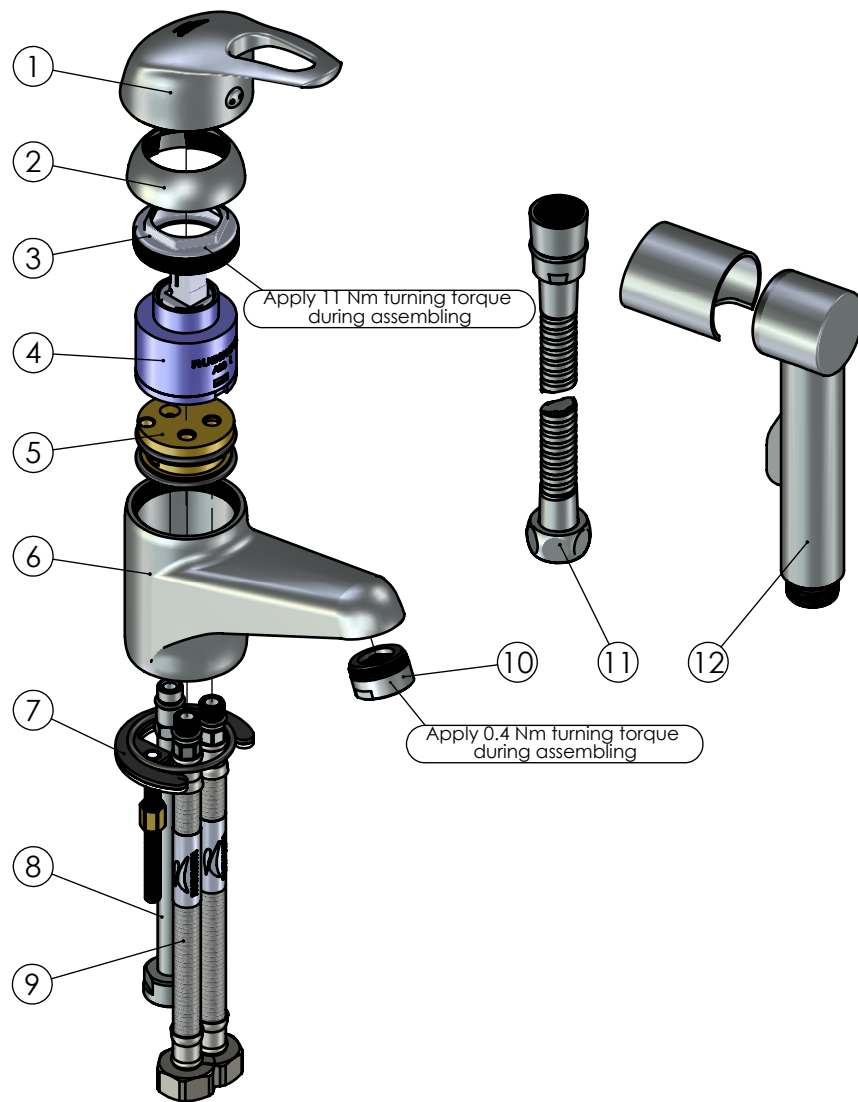

RUBINETA

Product name: **Faucet P-17 Star**  
Product Code: **P70001**

ITEM NO.	PART CODE	NAME	QUANTITY
1	631136	Cartridge handle Star	1
2	636202	Cartridge cap 47mm	1
3	636302	Stainless steel cartridge nut M42x1.25	1
4	634005	Cartridge 40 mm	1
5	636970	Insert assembly	1
6	635068	P-17 body	1
7	636968	Fixing set P-17	1
8	662112	Tube M10x1-G1/2" assembly	1
9	618040	Faucet hose G1/2"-M10x1 400 mm	2
10	636705	Aerator M24x1	1
11	600039	Shower hose Biflex Con/Imp 150cm (BK)	1
12	622001	Handshower Bide	1