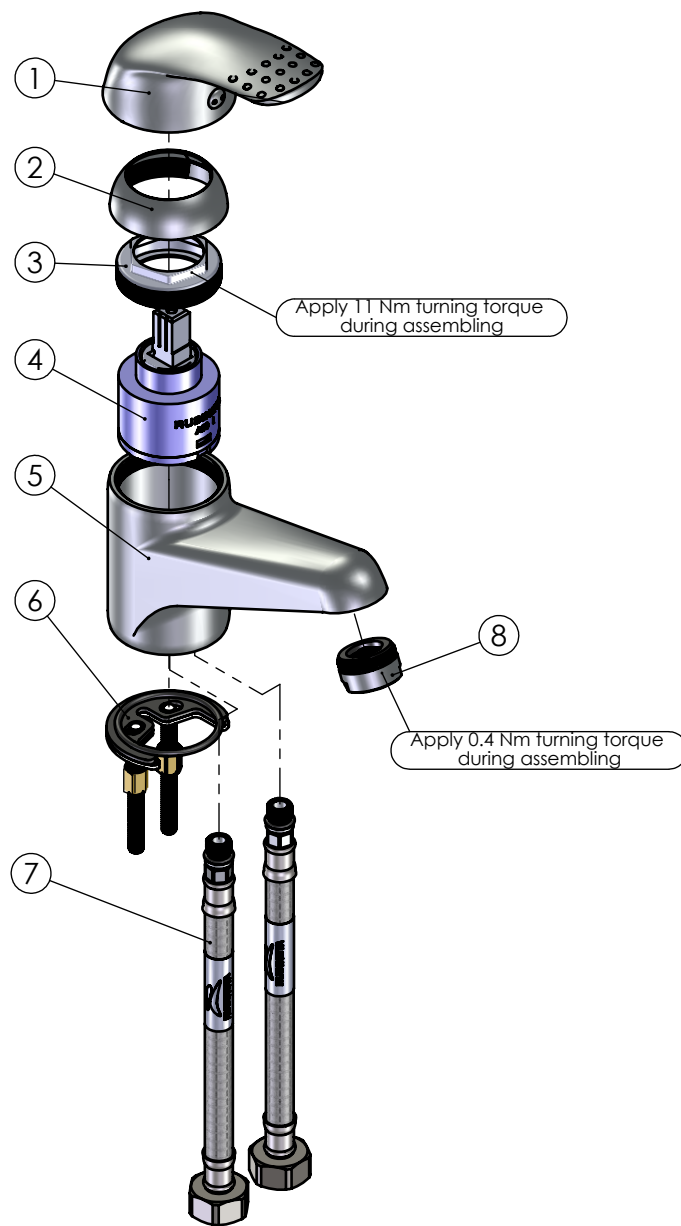

RUBINETA

Product name: **Faucet P-18 SHER**
Product Code: **P80002**

ITEM NO.	PART CODE	NAME	QUANTITY
1	631011	Cartridge handle Sher	1
2	636202	Cartridge cap 47mm	1
3	636302	Stainless steel cartridge nut M42x1.25	1
4	634005	Cartridge 40 mm	1
5	635051	P-18 body	1
6	636921	Fixing set P-18	1
7	618040	Faucet hose G1/2"-M10x1 400 mm	2
8	636705	Aerator M24x1	1