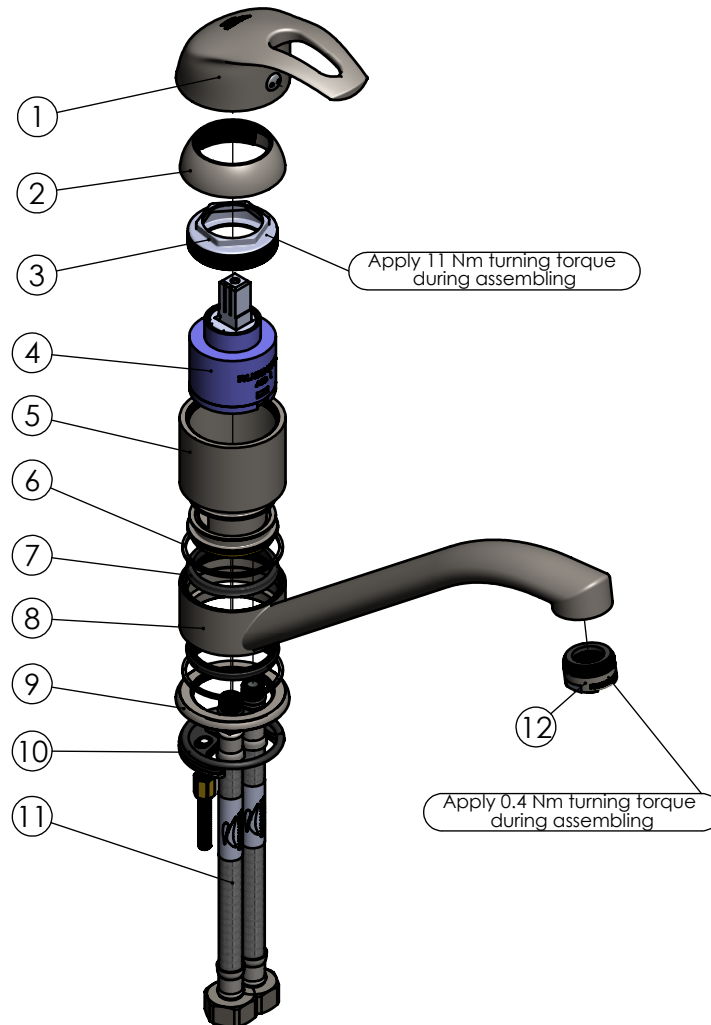

RUBINETA

Product name: **Faucet P-20 MARS (St)**
Product Code: **P00053**

ITEM NO.	PART CODE	NAME	QUANTITY
1	631134	Cartridge handle MARS (St)	1
2	636215	Cartridge cap 49mm (St)	1
3	636302	Stainless steel cartridge nut M42x1.25	1
4	634005	Cartridge 40 mm	1
5	635060	Body, P-20 (St)	1
6	632047	Teflon ring 43x1.3	2
7	632003	Loop seal V -shape	2
8	633058	Spout, P-20 (St)	1
9	636011	Base nut, P-20 (St)	1
10	636913	Fixing set P-20	1
11	618040	Faucet hose G1/2"-M10x1 400 mm	2
12	636708	Aerator M24x1 (St)	1