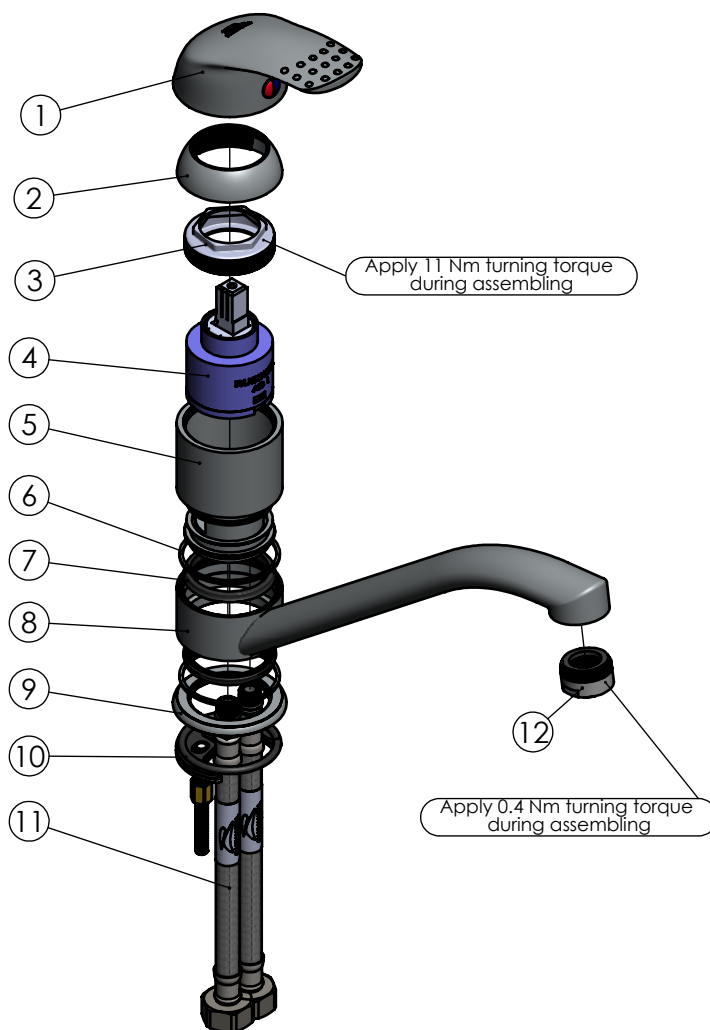

RUBINETA

Product name: **Faucet P-20 SHER**
Product Code: **P00002**

ITEM NO.	PART CODE	NAME	QUANTITY
1	631012	Hadle assembly with hexagon set screw	1
2	636207	Cartridge cap 49mm	1
3	636302	Stainless steel cartridge nut M42x1.25	1
4	634005	Cartridge 40 mm	1
5	635056	Body, P-20	1
6	632047	Teflon ring 43x1.3	2
7	632003	Loop seal V -shape	2
8	633040	Spout, P-20	1
9	636005	Base nut, P-20	1
10	636913	Fixing set P-20	1
11	618040	Faucet hose G1/2"-M10x1 400 mm	2
12	636705	Aerator M24x1	1