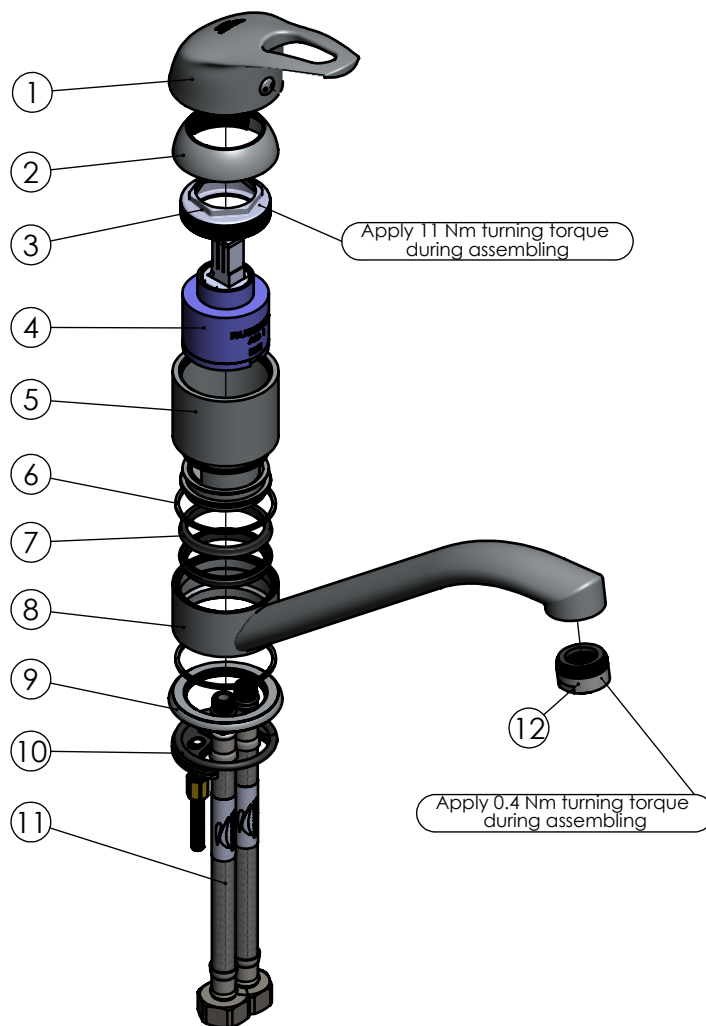

RUBINETA

Product name: **Faucet P-20 STAR**
Product Code: **P00001**

| ITEM NO. | PART CODE | NAME | QUANTITY |
|----------|-----------|--|----------|
| 1 | 631136 | Cartridge handle Star | 1 |
| 2 | 636207 | Cartridge cap 49mm | 1 |
| 3 | 636302 | Stainless steel cartridge nut M42x1.25 | 1 |
| 4 | 634005 | Cartridge 40 mm | 1 |
| 5 | 635056 | Body, P-20 | 1 |
| 6 | 632047 | Teflon ring 43x1.3 | 2 |
| 7 | 632003 | Loop seal V -shape | 2 |
| 8 | 633040 | Spout, P-20 | 1 |
| 9 | 636005 | Base nut, P-20 | 1 |
| 10 | 636913 | Fixing set P-20 | 1 |
| 11 | 618040 | Faucet hose G1/2"-M10x1 400 mm | 2 |
| 12 | 636705 | Aerator M24x1 | 1 |