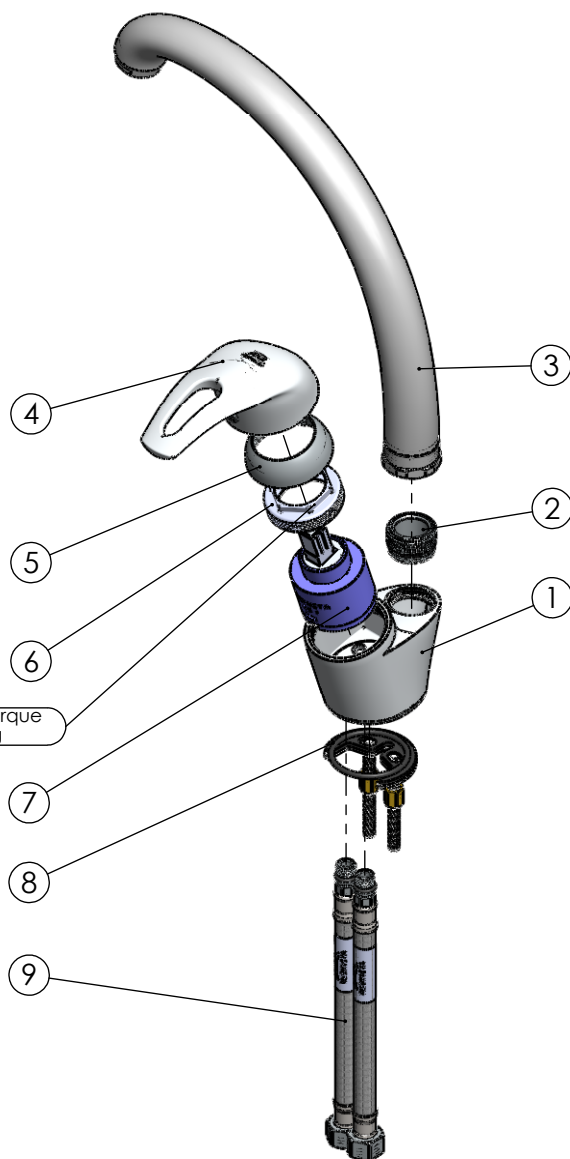

RUBINETA

Product name: **Faucet P-33 Mars (Al) (3/8)**
Product Code: **P33113**

Apply 11 Nm turning torque during assembling

ITEM NO.	PART CODE	NAME	QUANTITY
1	635108	Body T-33	1
2	636407	Body-spout bush M24x1.5	1
3	633047	Spout T-33 (Al) assembly	1
4	631016	Cartridge handle MARS (Al)	1
5	636202	Cartridge cap 47mm	1
6	636302	Stainless steel cartridge nut M42x1.25	1
7	634005	Cartridge 40 mm	1
8	636921	Fixing set P-18	1
9	618041	Faucet hose G3/8"-M10x1 400 mm	2