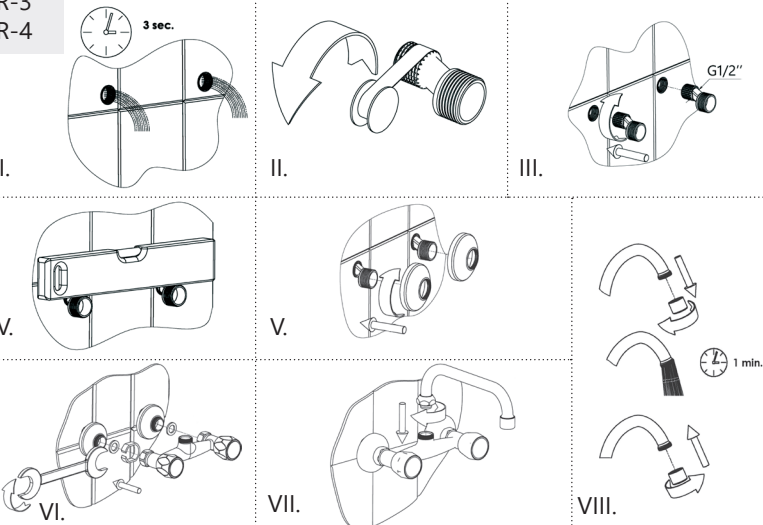

R-6

R-5 shower tube

R-3
R-4

RUBINETA

RUBIN &
RUBIN CERAMIC

UAB „Rubineta“
Savanorių pr. 180, LT-03154 Vilnius
www.rubineta.com

COMPANY WITH
QUALITY SYSTEM
CERTIFIED BY DNV
= ISO 9001 =

R-5 Globo

R-5

R-8 | R-2 C-8 | C-2

R-5/K

R-1 C-1

R-9