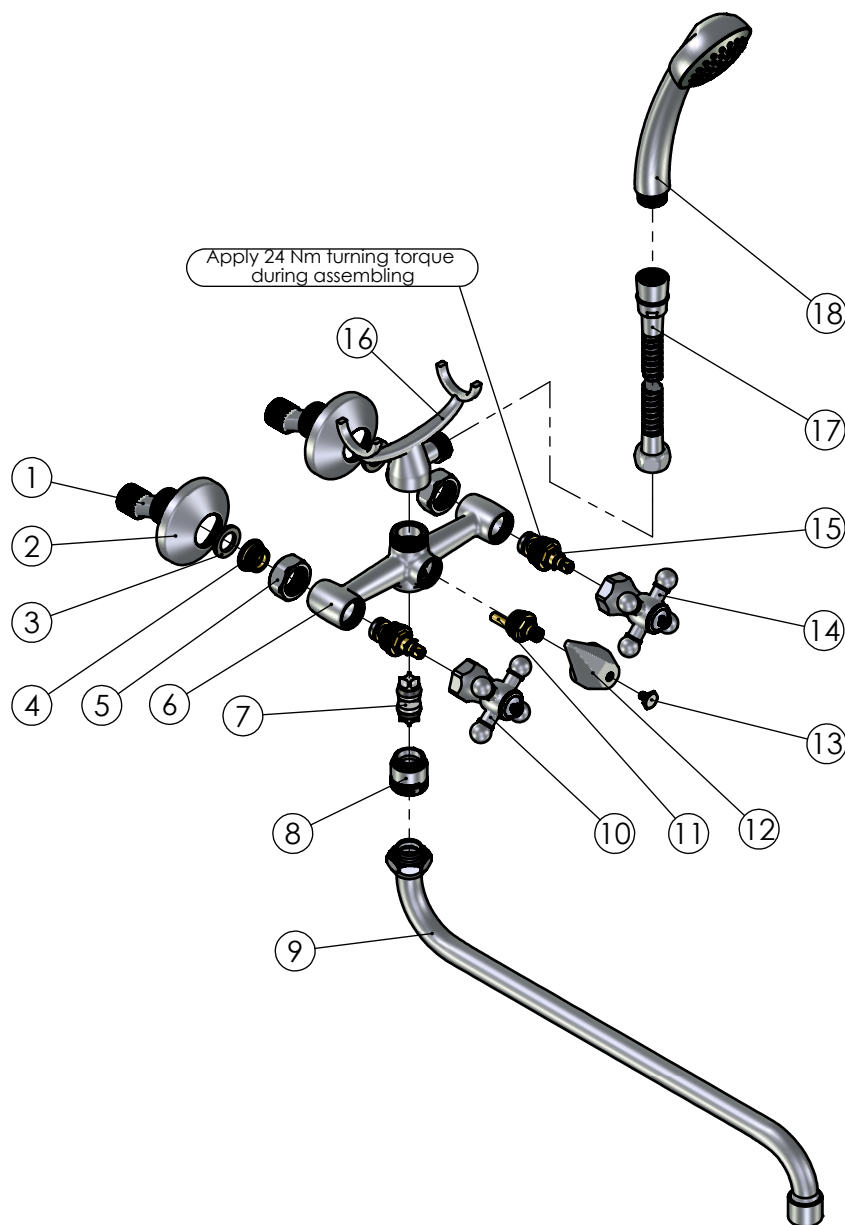

RUBINETA

Product name: **Faucet R-1 Cross (K-40)**
Product Code: **R14K06**

ITEM NO.	PART CODE	NAME	QUANTITY
1	636601	Eccentric 43x10	2
2	636610	Eccentric plate 65x20	2
3	632002	Square washer G3/4"	2
4	636403	Fixing back seat M18x1.5	2
5	636310	Back seat nut G3/4"	2
6	635064	R-1 body	1
7	636516	R-1 diverter core assembly	1
8	636927	Spout adapter M22x1 - G3/4"	1
9	633007	Spout S 18x400 assembly	1
10	631226	Handle Cross G1/2" 7x7 Red	1
11	636515	Diverter R-1 eccentric with nut	1
12	636931	R-1 diverter handle	1
13	636416	Diverter R-1 screw M5x0.8	1
14	631326	Handle Cross G1/2" 7x7 Blue	1
15	664026	Classic faucet valve G1/2" Cross with square head	2
16	636906	Shower head holder R-1 assembly	1
17	600014	Shower hose Con/Imp double lock 150cm	1
18	622005	Handshower Kobra	1