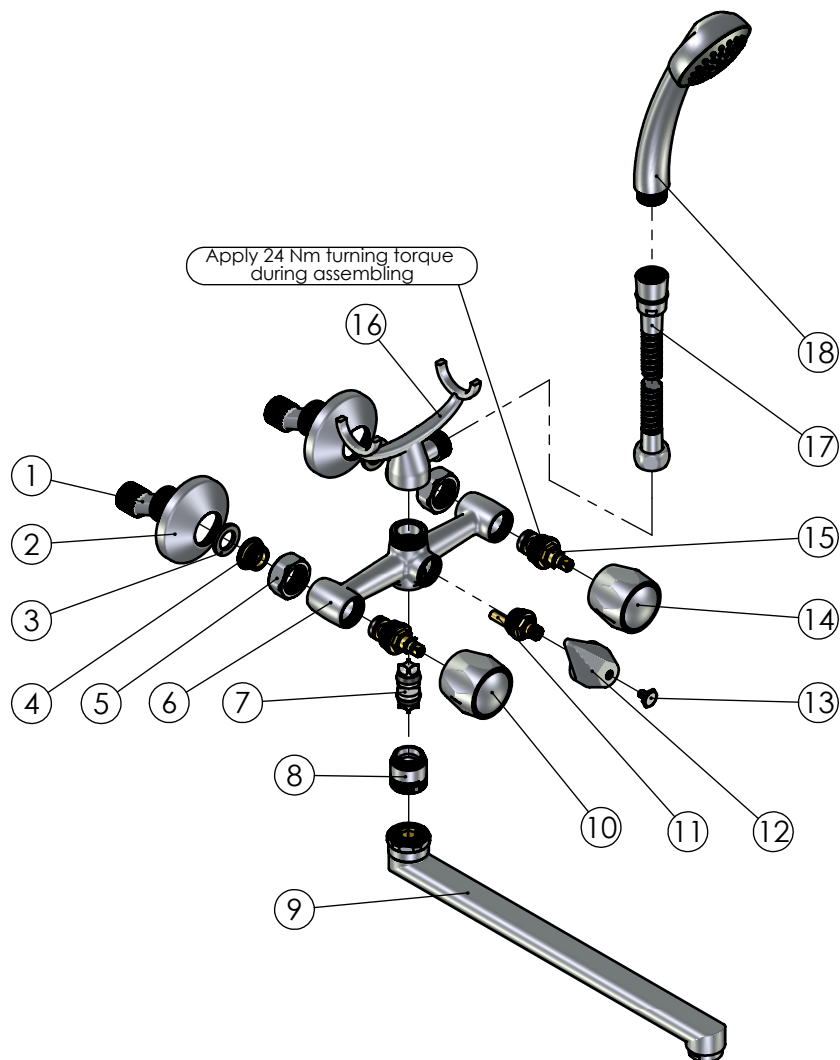

RUBINETA

Product name: **Faucet R-1 Globo (C) (K)**
Product Code: **R1CK02**

ITEM NO.	PART CODE	NAME	QUANTITY
1	636601	Eccentric 43x10	2
2	636610	Eccentric plate 65x20	2
3	632002	Square washer G3/4"	2
4	636403	Fixing back seat M18x1.5	2
5	636310	Back seat nut G3/4"	2
6	635064	R-1 body	1
7	636516	R-1 diverter core assembly	1
8	636927	Spout adapter M22x1 - G3/4"	1
9	633011	Spout C 300 assembly *	1
10	631222	GLOBO handle 7x7 Red	1
11	636515	Diverter R-1 eccentric with nut	1
12	636931	R-1 diverter handle	1
13	636416	Diverter R-1 screw M5x0.8	1
14	631322	GLOBO handle 7x7 Blue	1
15	664026	Classic faucet valve G1/2" Cross with square head	2
16	636906	Shower head holder R-1 assembly	1
17	600014	Shower hose Con/Imp double lock 150cm	1
18	622005	Handshower Kobra	1