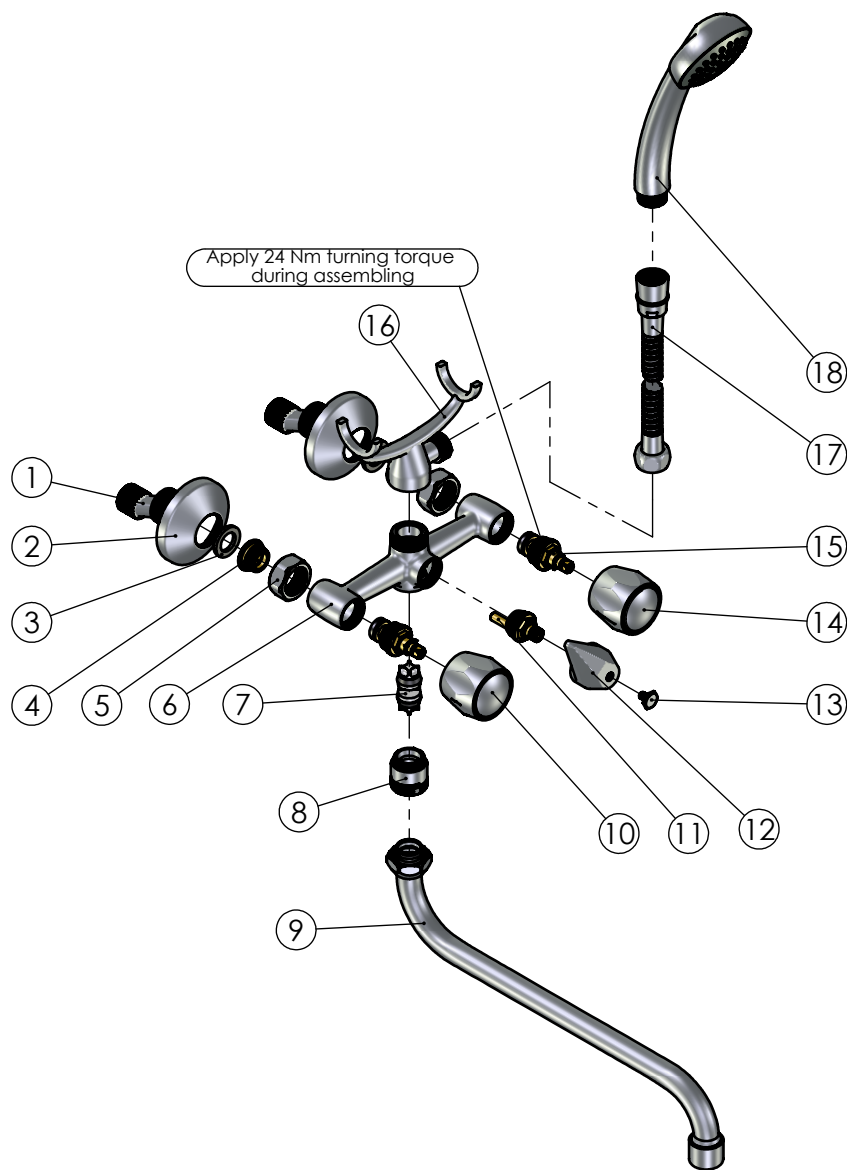

RUBINETA

Product name: **Faucet R-1 Globo (K)**
Product Code: **R1SK02**

ITEM NO.	PART CODE	NAME	QUANTITY
1	636601	Eccentric 43x10	2
2	636610	Eccentric plate 65x20	2
3	632002	Square washer G3/4"	2
4	636403	Fixing back seat M18x1.5	2
5	636310	Back seat nut G3/4"	2
6	635064	R-1 body	1
7	636516	R-1 diverter core assembly	1
8	636927	Spout adapter M22x1 - G3/4"	1
9	633001	Spout S 18x300 assembly *	1
10	631222	GLOBO handle 7x7 Red	1
11	636515	Diverter R-1 eccentric with nut	1
12	636931	R-1 diverter handle	1
13	636416	Diverter R-1 screw M5x0.8	1
14	631322	GLOBO handle 7x7 Blue	1
15	664026	Classic faucet valve G1/2" Cross with square head	2
16	636906	Shower head holder R-1 assembly	1
17	600014	Shower hose Con/Imp double lock 150cm	1
18	622005	Handshower Kobra	1