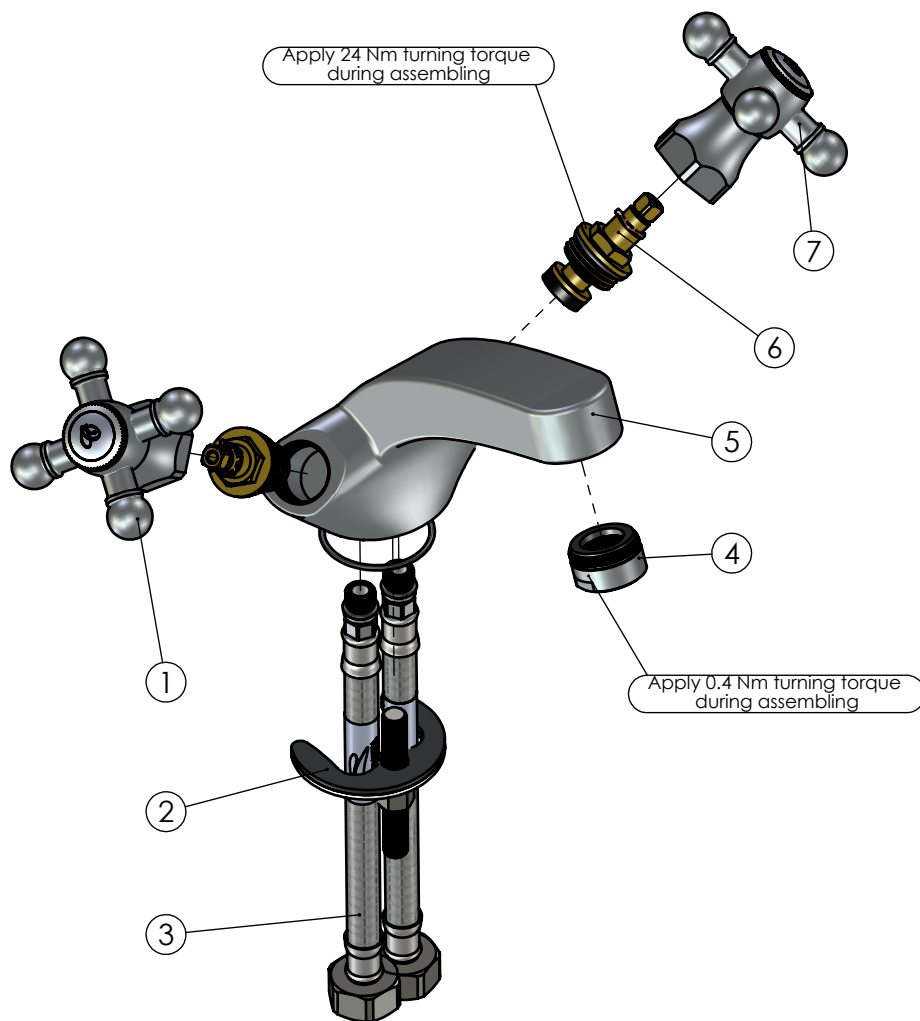

RUBINETA

Product name: **Faucet R-2 Cross**
Product Code: **R20006**

ITEM NO.	PART CODE	NAME	QUANTITY
1	631226	Handle Cross G1/2" 7x7 Red	1
2	636915	Fixing set R-8	1
3	618040	Faucet hose G1/2"-M10x1 400 mm	2
4	636705	Aerator M24x1	1
5	635071	Body R-2	1
6	664021	Classic faucet valve G1/2" with square head	2
7	631326	Handle Cross G1/2" 7x7 Blue	1