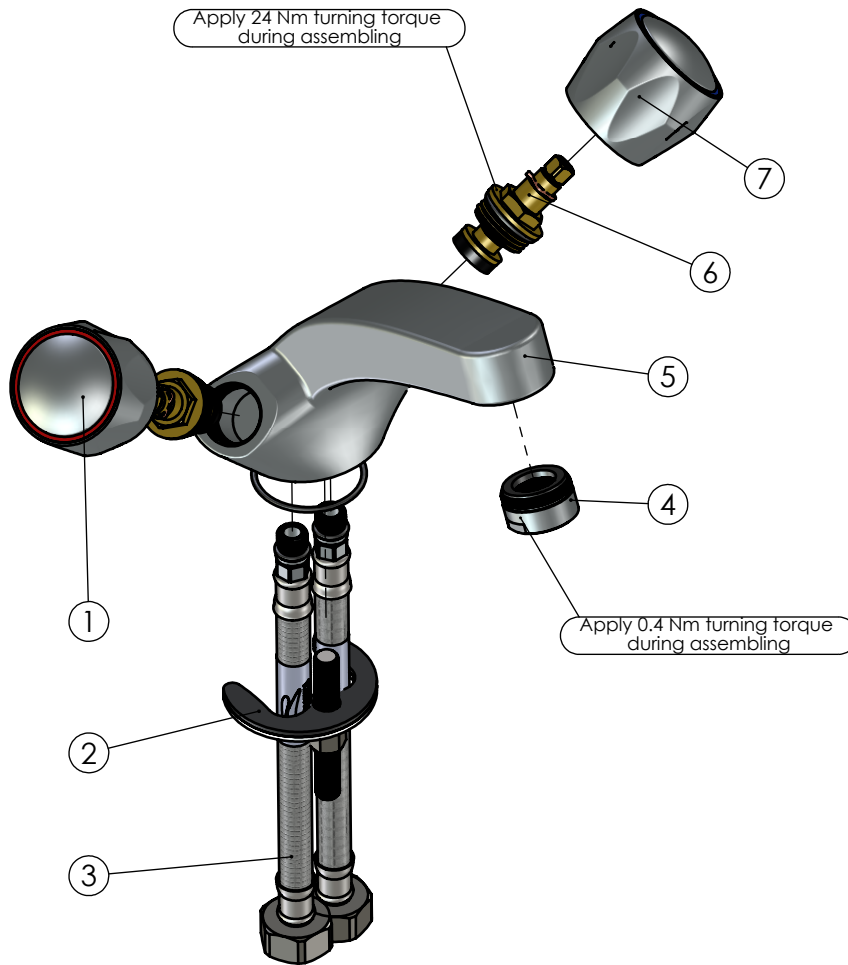

Product name: **Faucet R-2 Globo**  
 Product Code: **R20002**

ITEM NO.	PART CODE	NAME	QUANTITY
1	631222	GLOBO handle 7x7 Red	1
2	636915	Fixing set R-8	1
3	618040	Faucet hose G1/2"-M10x1 400 mm	2
4	636705	Aerator M24x1	1
5	635071	Body R-2	1
6	664021	Classic faucet valve G1/2" with square head	2
7	631322	GLOBO handle 7x7 Blue	1