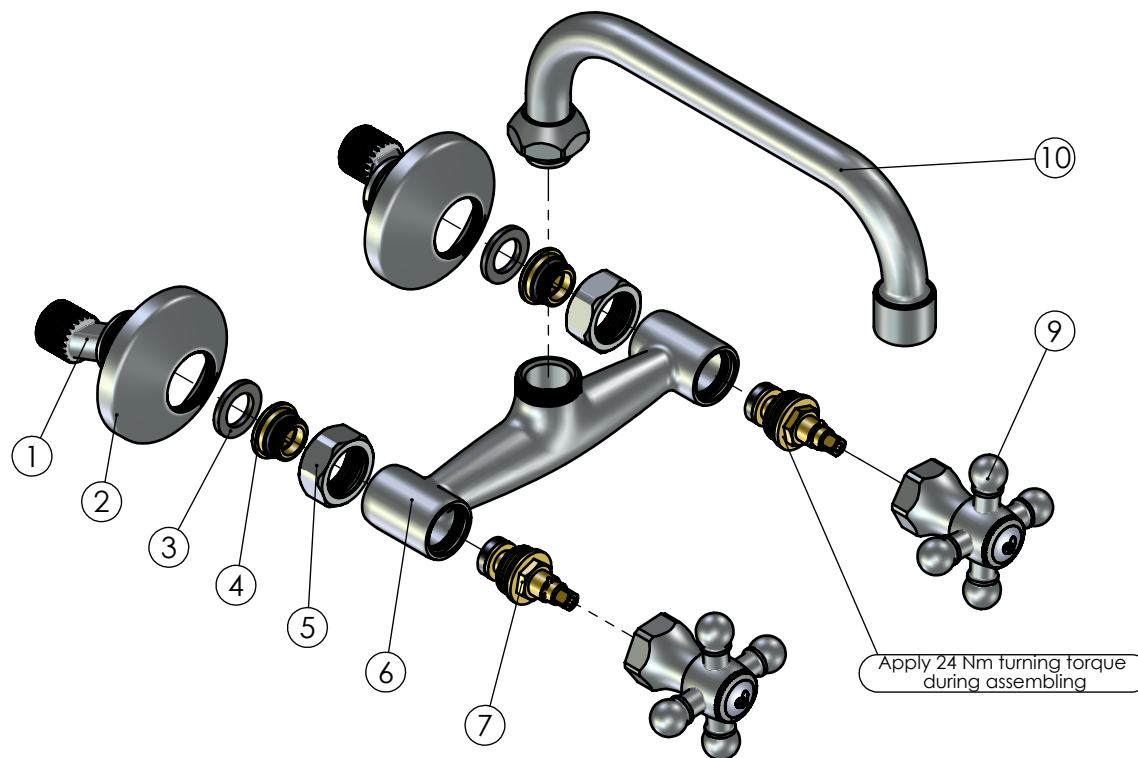

RUBINETA

Product name: **Faucet R-3 Cross**
Product Code: **R35006**

ITEM NO.	PART CODE	NAME	QUANTITY
1	636601	Eccentric 43x10	2
2	636610	Eccentric plate 65x20	2
3	632002	Square washer G3/4"	2
4	636403	Fixing back seat M18x1.5	2
5	636310	Back seat nut G3/4"	2
6	635073	Body R-3	1
7	664021	Classic faucet valve G1/2" with square head	2
8	631226	Handle Cross G1/2" 7x7 Red	1
9	631326	Handle Cross G1/2" 7x7 Blue	1
10	633003	Spout U 18x200 assembly	1