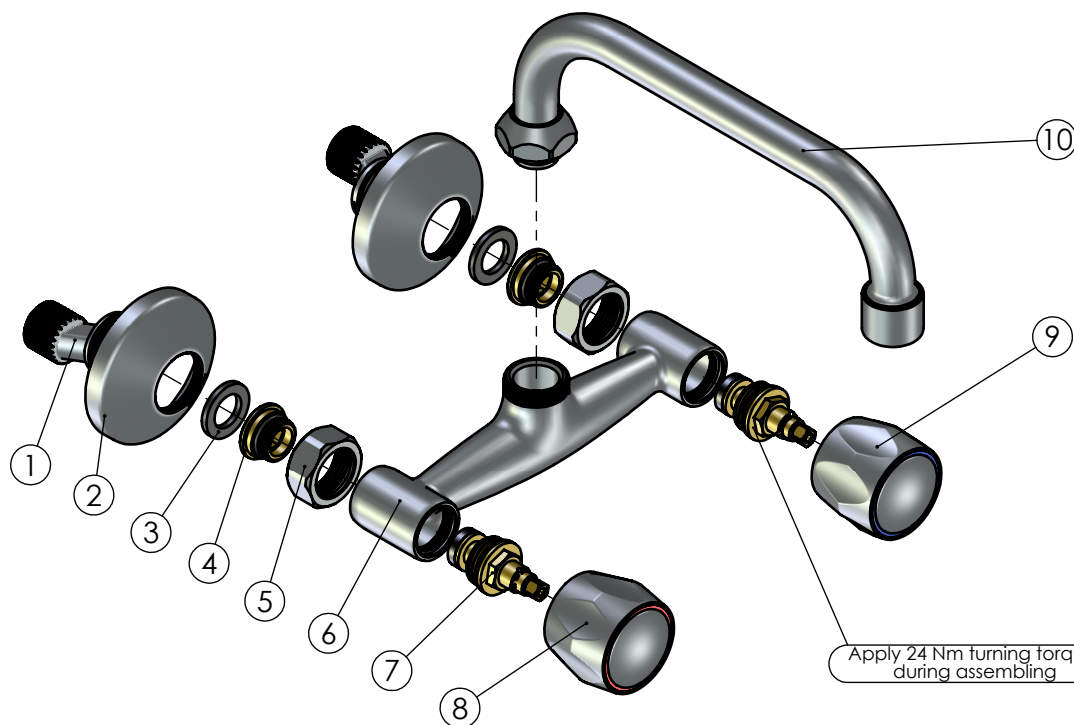

RUBINETA

Product name: **Faucet R-3 Globo**
Product Code: **R35002**

ITEM NO.	PART CODE	NAME	QUANTITY
1	636601	Eccentric 43x10	2
2	636610	Eccentric plate 65x20	2
3	632002	Square washer G3/4"	2
4	636403	Fixing back seat M18x1.5	2
5	636310	Back seat nut G3/4"	2
6	635073	Body R-3	1
7	664021	Classic faucet valve G1/2" with square head	2
8	631222	GLOBO handle 7x7 Red	1
9	631322	GLOBO handle 7x7 Blue	1
10	633003	Spout U 18x200 assembly	1