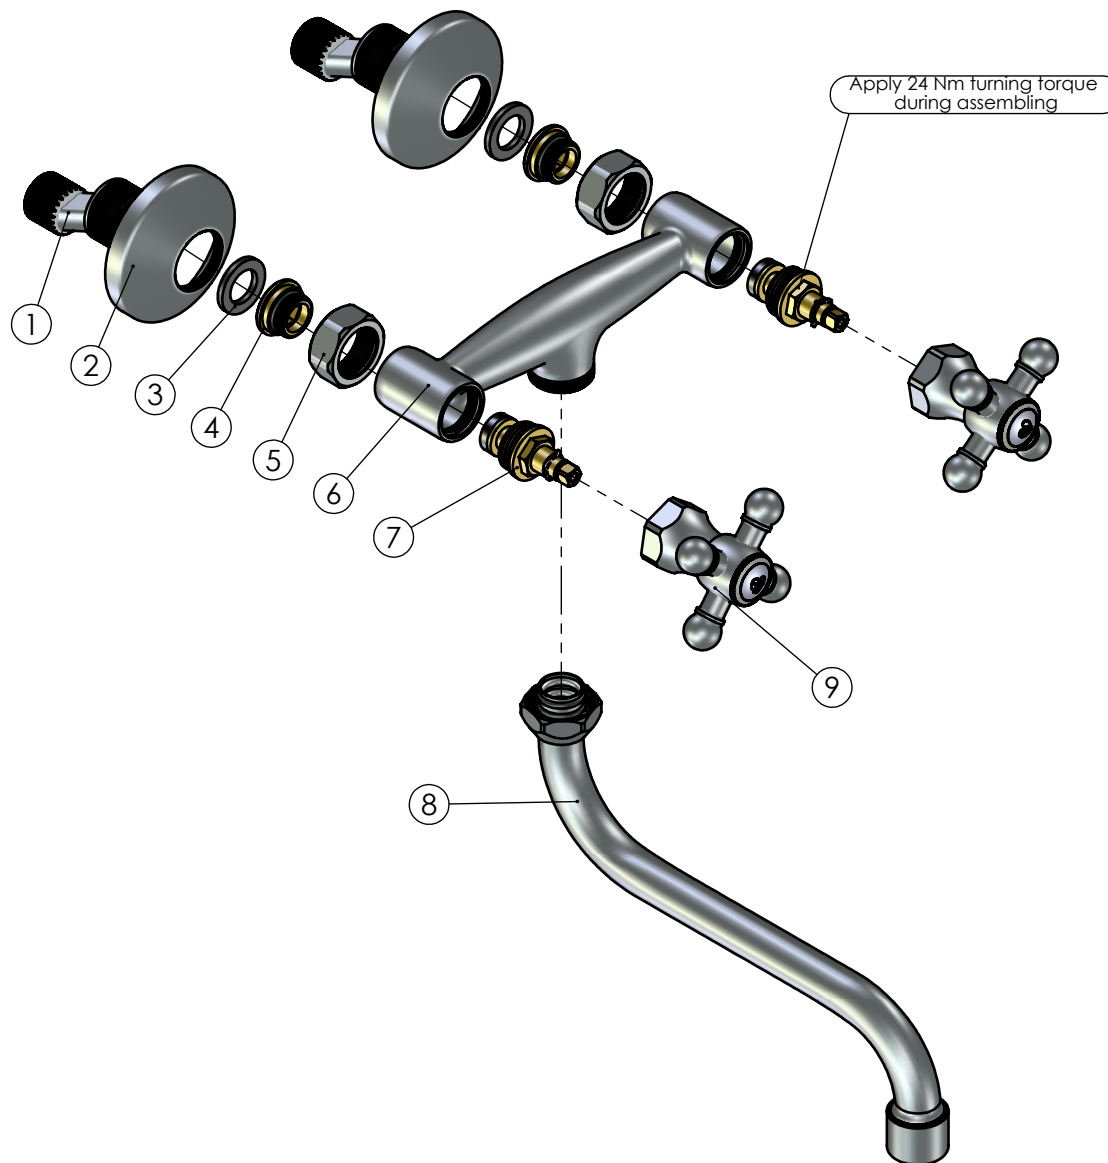

RUBINETA

Product name: **Faucet R-4 Cross**
Product Code: **R43006**

ITEM NO.	PART CODE	NAME	QUANTITY
1	636601	Eccentric 43x10	2
2	636610	Eccentric plate 65x20	2
3	632002	Square washer G3/4"	2
4	636403	Fixing back seat M18x1.5	2
5	636310	Back seat nut G3/4"	2
6	635073	Body R-3	1
7	664021	Classic faucet valve G1/2" with square head	2
8	633006	Spout S 18x200 assembly	1
9	631226	Handle Cross G1/2" 7x7 Red	1
10	631326	Handle Cross G1/2" 7x7 Blue	1