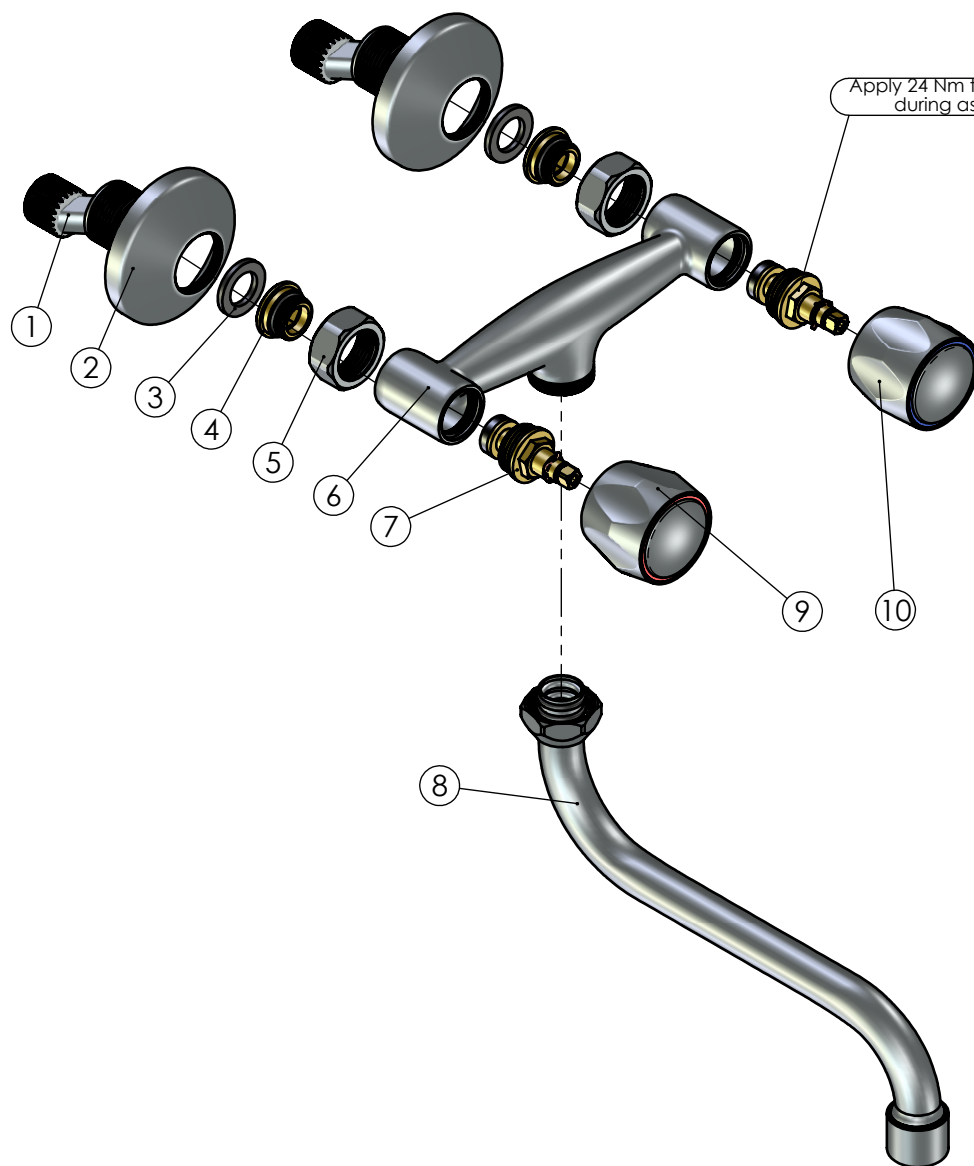

RUBINETA

Product name: **Faucet R-4 Globo**
Product Code: **R43002**

| ITEM NO. | PART CODE | NAME | QUANTITY |
|----------|-----------|---|----------|
| 1 | 636601 | Eccentric 43x10 | 2 |
| 2 | 636610 | Eccentric plate 65x20 | 2 |
| 3 | 632002 | Square washer G3/4" | 2 |
| 4 | 636403 | Fixing back seat M18x1.5 | 2 |
| 5 | 636310 | Back seat nut G3/4" | 2 |
| 6 | 635073 | Body R-3 | 1 |
| 7 | 664021 | Classic faucet valve G1/2" with square head | 2 |
| 8 | 633006 | Spout S 18x200 assembly | 1 |
| 9 | 631222 | GLOBO handle 7x7 Red | 1 |
| 10 | 631322 | GLOBO handle 7x7 Blue | 1 |