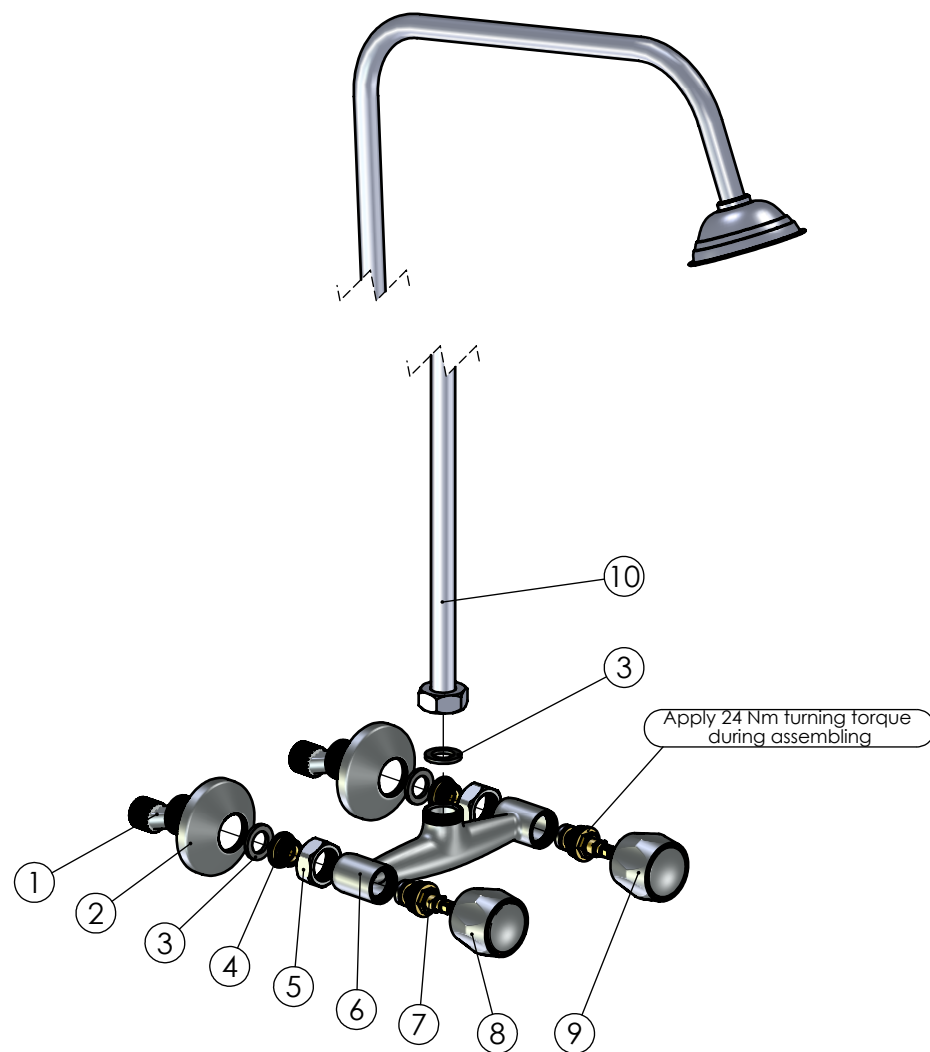

RUBINETA

Product name: **Faucet R-5 with shower tube**
Product Code: **R50062**

ITEM NO.	PART CODE	NAME	QUANTITY
1	636601	Eccentric 43x10	2
2	636610	Eccentric plate 65x20	2
3	632002	Square washer G3/4"	3
4	636403	Fixing back seat M18x1.5	2
5	636310	Back seat nut G3/4"	2
6	635073	Body R-3	1
7	664021	Classic faucet valve G1/2" with square head	2
8	631222	GLOBO handle 7x7 Red	1
9	631322	GLOBO handle 7x7 Blue	1
10	621998	Shower stand	1