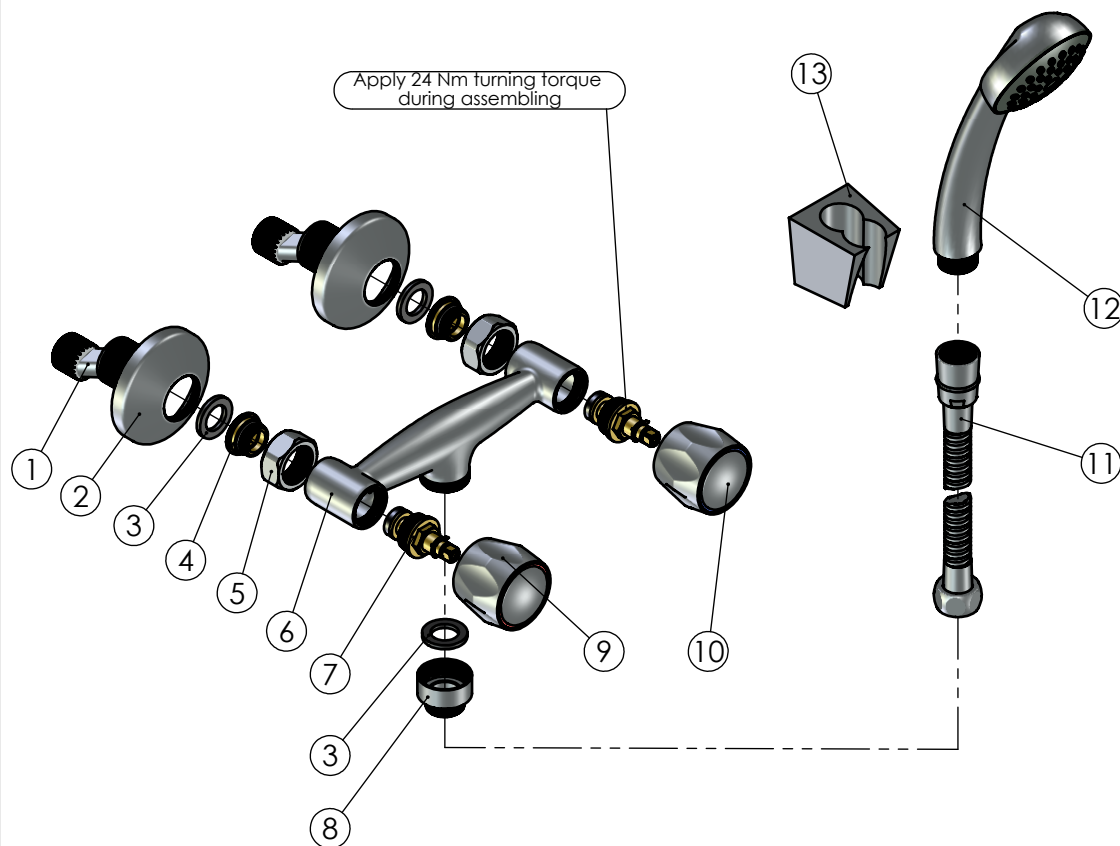

RUBINETA

Product name: **Faucet R-5/K Globo**  
Product Code: **R50K01**

ITEM NO.	PART CODE	NAME	QUANTITY
1	636601	Eccentric 43x10	2
2	636610	Eccentric plate 65x20	2
3	632002	Square washer G3/4"	3
4	636403	Fixing back seat M18x1.5	2
5	636310	Back seat nut G3/4"	2
6	635073	Body R-3	1
7	664021	Classic faucet valve G1/2" with square head	2
8	636925	Adapter F3/4" - M1/2"	1
9	631222	GLOBO handle 7x7 Red	1
10	631322	GLOBO handle 7x7 Blue	1
11	600014	Shower hose Con/Imp double lock 150cm	1
12	622005	Handshower Kobra	1
13	623005	Shower holder Grand	1