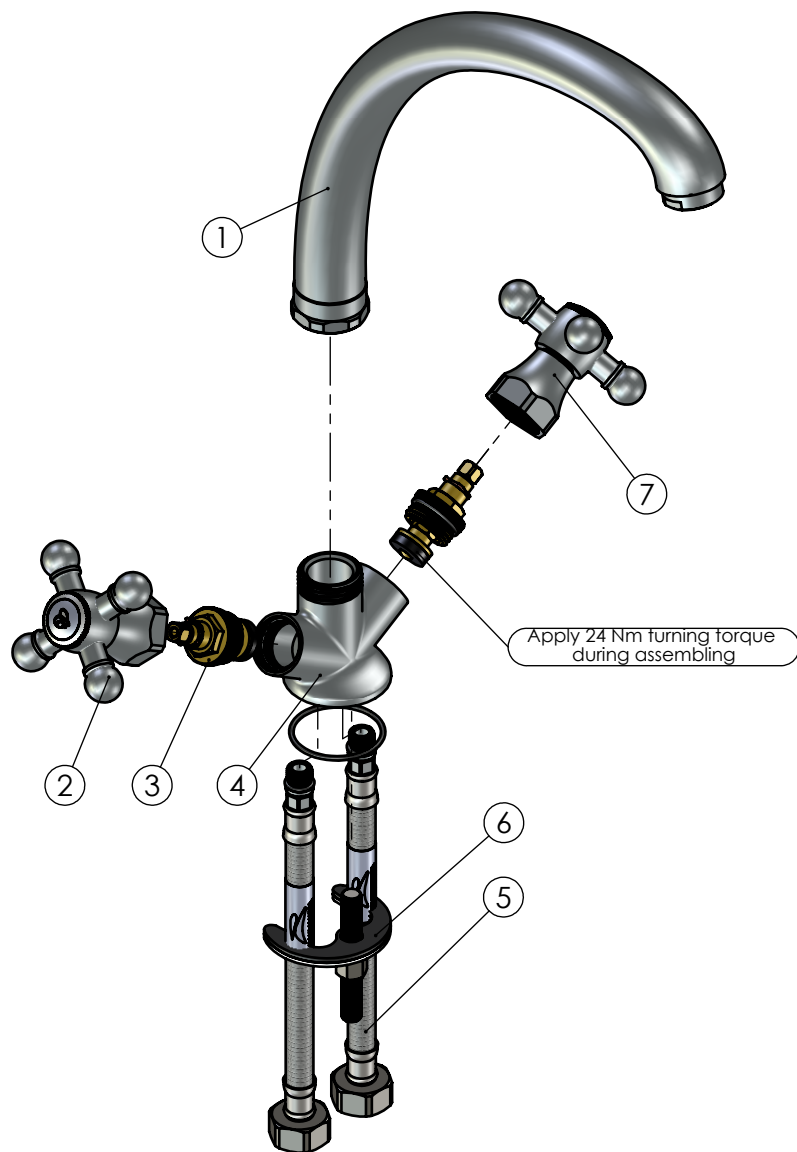

RUBINETA

Product name: **Faucet R-8 Cross (Lux)**
Product Code: **R8T006**

ITEM NO.	PART CODE	NAME	QUANTITY
1	633029	Spout T-33 assembly *	1
2	631226	Handle Cross G1/2" 7x7 Red	1
3	664026	Classic faucet valve G1/2" Cross with square head	2
4	635076	R-8 body	1
5	618040	Faucet hose G1/2"-M10x1 400 mm	2
6	636915	Fixing set R-8	1
7	631326	Handle Cross G1/2" 7x7 Blue	1