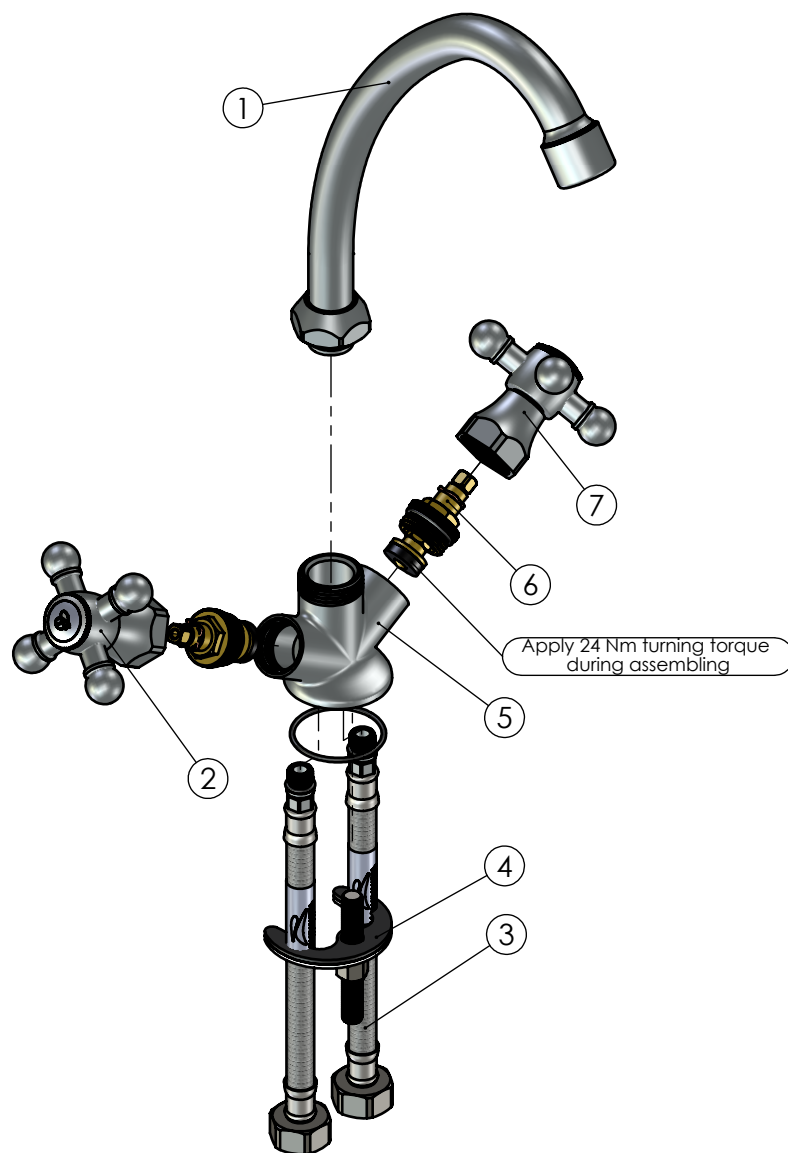

RUBINETA

Product name: **Faucet R-8 Cross**
Product Code: **R8J006**

ITEM NO.	PART CODE	NAME	QUANTITY
1	633004	Spout J 18x200 *	1
2	631226	Handle Cross G1/2" 7x7 Red	1
3	618040	Faucet hose G1/2"-M10x1 400 mm	2
4	636915	Fixing set R-8	1
5	635076	R-8 body	1
6	664026	Classic faucet valve G1/2" Cross with square head	2
7	631326	Handle Cross G1/2" 7x7 Blue	1