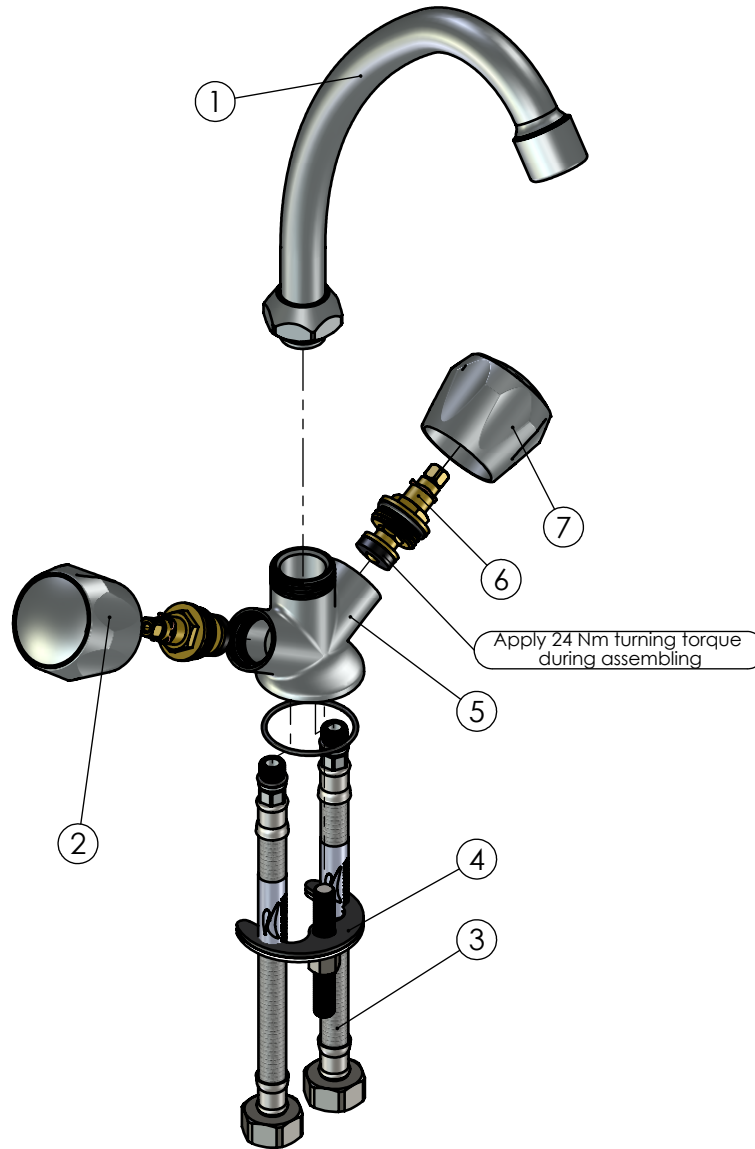

Product name: **Faucet R-8 Eco**
 Product Code: **R8J001**

ITEM NO.	PART CODE	NAME	QUANTITY
1	633004	Spout J 18x200 *	1
2	631221	ECO handle 7x7 Red	1
3	618040	Faucet hose G1/2"-M10x1 400 mm	2
4	636915	Fixing set R-8	1
5	635076	R-8 body	1
6	664021	Classic faucet valve G1/2" with square head	2
7	631321	ECO handle 7x7 Blue	1