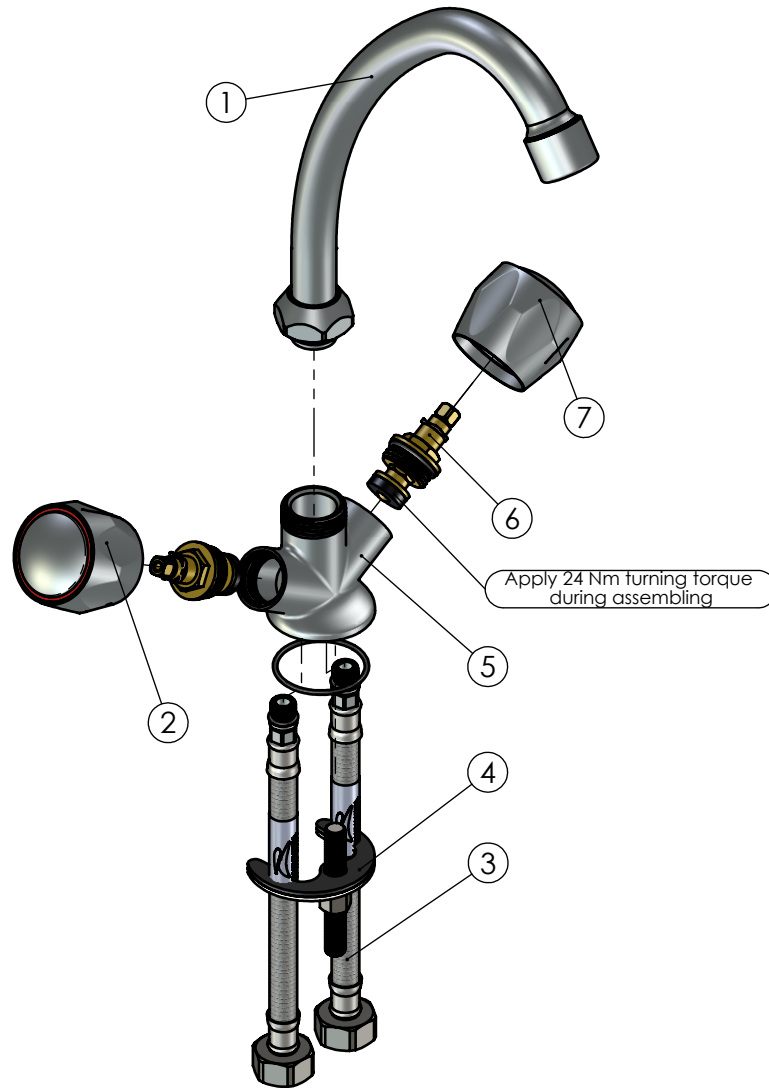

Product name: **Faucet R-8 Globo**
 Product Code: **R8J002**

ITEM NO.	PART CODE	NAME	QUANTITY
1	633004	Spout J 18x200 *	1
2	631222	GLOBO handle 7x7 Red	1
3	618040	Faucet hose G1/2"-M10x1 400 mm	2
4	636915	Fixing set R-8	1
5	635076	R-8 body	1
6	664021	Classic faucet valve G1/2" with square head	2
7	631322	GLOBO handle 7x7 Blue	1