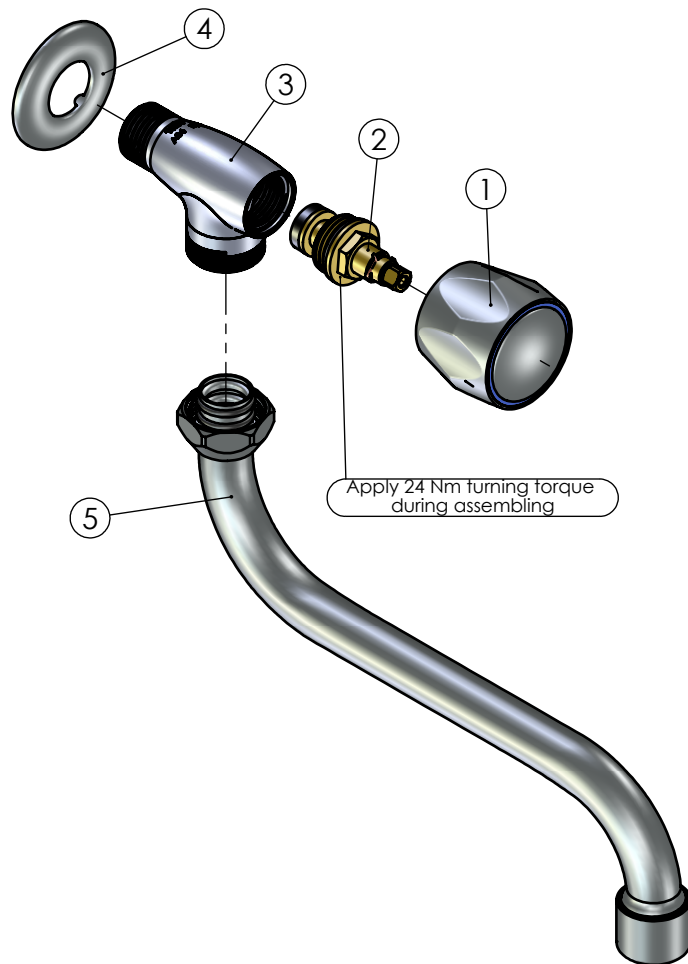

RUBINETA

Product name: **Faucet R-9 Globo**
Product Code: **R93002**

ITEM NO.	PART CODE	NAME	QUANTITY
1	631322	GLOBO handle 7x7 Blue	1
2	664021	Classic faucet valve G1/2" with square head	1
3	635078	Body R-9	1
4	636615	Plate R-9 46x5	1
5	633006	Spout S 18x200 assembly	1