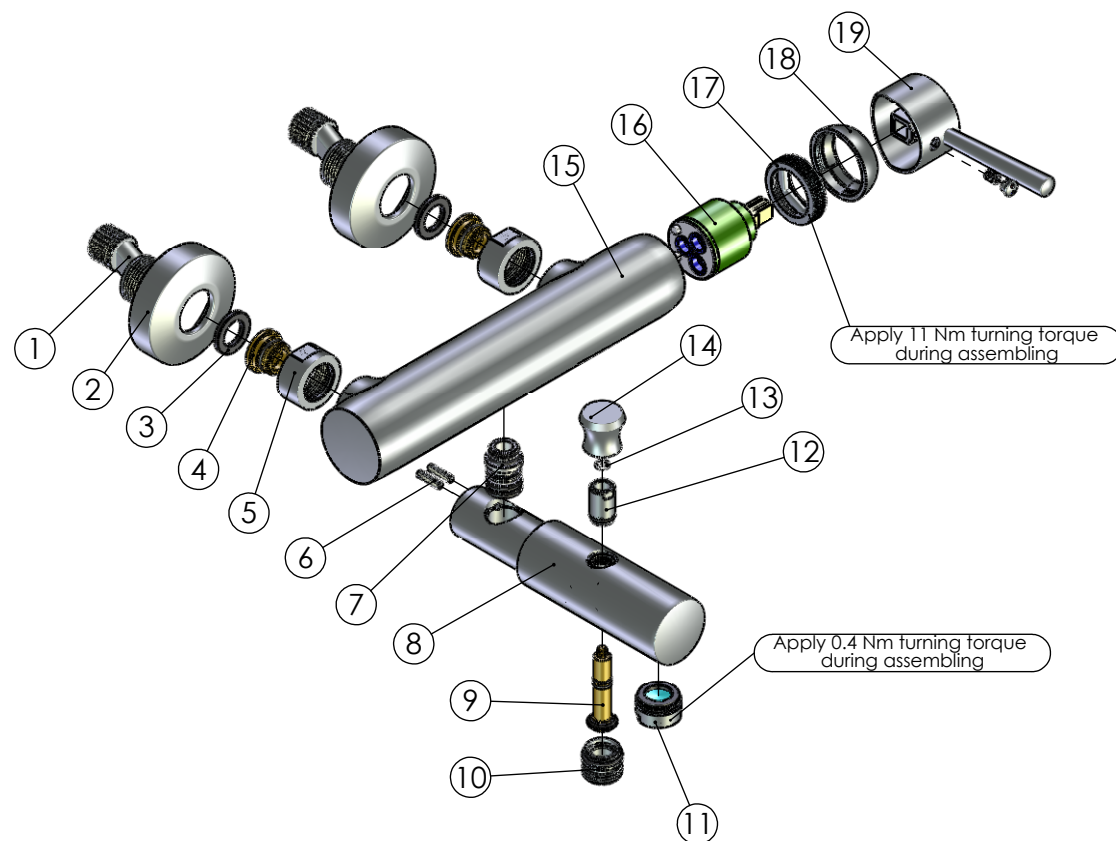

RUBINETA

Product name: **Faucet Ultra-10**  
Product Code: **U10008**

| ITEM NO. | PART CODE | NAME                                 | QUANTITY |
|----------|-----------|--------------------------------------|----------|
| 1        | 636601    | Eccentric 43x10                      | 2        |
| 2        | 636614    | Fixing set plate ULTRA               | 2        |
| 3        | 632002    | Square washer G3/4"                  | 2        |
| 4        | 636406    | Fixing set back seat M18x1.5         | 2        |
| 5        | 636312    | Round back nut G3/4"                 | 2        |
| 6        | 636465    | Set screw M4x16                      | 2        |
| 7        | 636401    | Spout insert M16x1.5 body            | 1        |
| 8        | 635567    | Spout ULTRA                          | 1        |
| 9        | 636932    | Diverter shaft 52mm assembly         | 1        |
| 10       | 636410    | Diverter insert M20x1-G1/2" assembly | 1        |
| 11       | 636716    | Aerator M24x1 perlator honeycomb     | 1        |
| 12       | 636408    | Diverter core 9.2 mm assembly        | 1        |
| 13       | 636326    | Spring washer                        | 1        |
| 14       | 636930    | Diverter knob                        | 1        |
| 15       | 635120    | ULTRA-10 body                        | 1        |
| 16       | 634026    | Cartridge 35mm Citec 2 steps (green) | 1        |
| 17       | 636301    | Nut for cartridge 35 mm              | 1        |
| 18       | 636201    | Cartridge cap 41mm                   | 1        |
| 19       | 631129    | Handle ULTRA 35 mm                   | 1        |