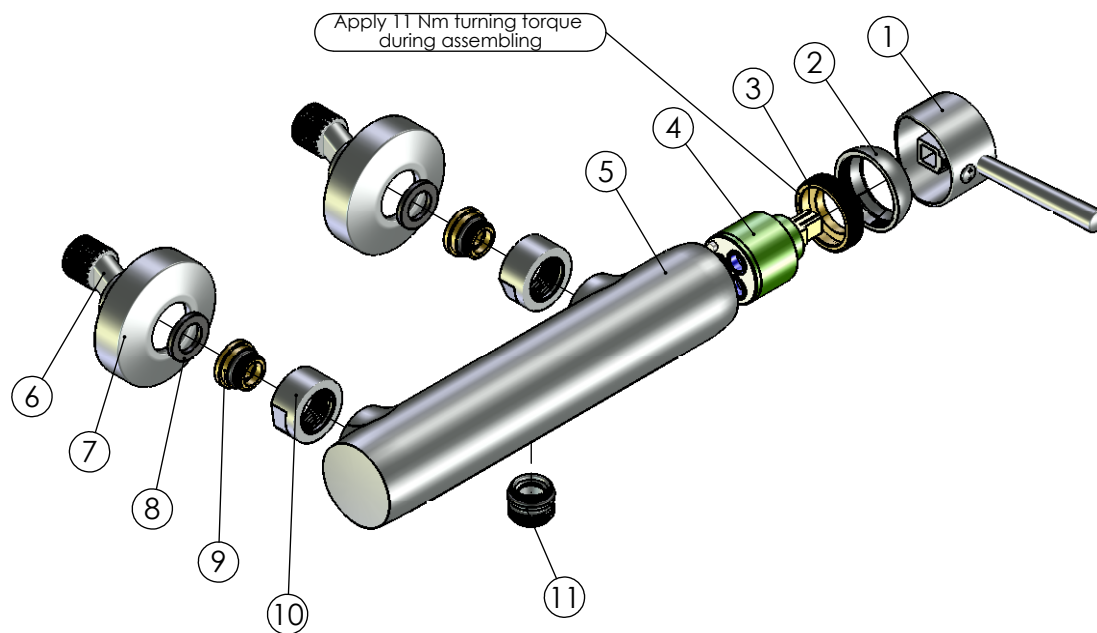

RUBINETA

Product name: **Faucet Ultra-12**
Product Code: **U20008**

ITEM NO.	PART CODE	NAME	QUANTITY
1	631129	Handle ULTRA 35 mm	1
2	636201	Cartridge cap 41mm	1
3	636301	Cartridge nut M37x1.25	1
4	634026	Cartridge 35mm Citec 2 steps (green)	1
5	635121	ULTRA-12 body	1
6	636601	Eccentric 43x10	2
7	636614	Fixing set plate ULTRA	2
8	632002	Square washer G3/4"	2
9	636406	Fixing set back seat M18x1.5	2
10	636312	Round back nut G3/4"	2
11	636410	Diverter insert M20x1-G1/2" assembly	1