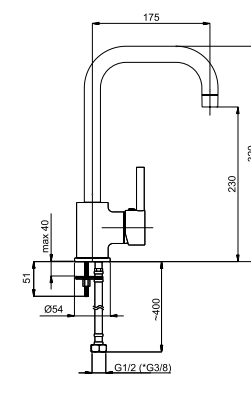

■ Ultra-33

U30008

Кухонный смеситель

618040

634031

■ Ultra-33 (BR)

U30098

Кухонный смеситель
Гальваническое покрытие «Состаренная латунь».

618040

634031

■ Ultra-33 (ST)

U30058

Кухонный смеситель
Гальваническое покрытие «Сталь».

618040

634031

■ Ultra-33 (BK)

U30068

Кухонный смеситель
Порошковое покрытие «Черное».

618040

634031

■ Ultra-35

U35008

Кухонный смеситель

636735

618040

634031

■ Ultra-37

U70008

Кухонный смеситель

636739

618040

634031