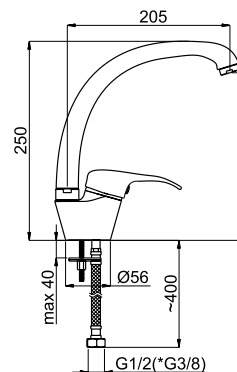

P-20

P0000x

Кухонный смеситель

636705 634005 618040

P-20 BK

P00061

Кухонный смеситель

Порошковое покрытие «Черное»

636705 634005 618040

P-20 C/G

P00031

Кухонный смеситель

636705 634005 618040

P-20 ST

P00053

Кухонный смеситель

Гальваническое покрытие «Сталь».

636705 634005 618040

P-33 NEW

P3300x

Кухонный смеситель

636763 634005 618040

P-33 BK NEW

P33061

Кухонный смеситель

Порошковое покрытие «Черное»

636763 634005 618040

P-33 AL NEW

P33013

Кухонный смеситель

Покрытие «Алюминий».

636763 634005 618040