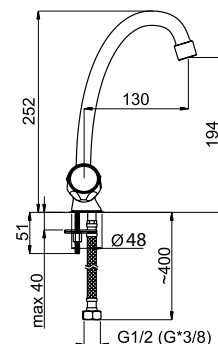

5 YEARS WARRANTY	100% TESTED	HIGH QUALITY BRASS	LOW NOISE	air+water
NEOPERL HC Germany	40 cm	180°		

Milano-8

M8J006

Кухонный смеситель
Излив J 200 мм.

5 YEARS WARRANTY	100% TESTED	HIGH QUALITY BRASS	LOW NOISE	air+water
NEOPERL HC Germany	40 cm	180°		