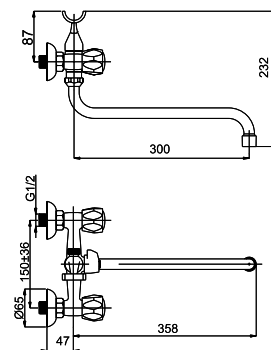

Milano-8 (Lux)

M8T006

Кухонный смеситель

5 YEARS WARRANTY	100% TESTED	HIGH QUALITY BRASS	LOW NOISE	air+water
NEOPERL HC Germany	40 cm	180°		

Milano-8

M8J006

Кухонный смеситель
Излив J 200 мм.

5 YEARS WARRANTY	100% TESTED	HIGH QUALITY BRASS	LOW NOISE	air+water
NEOPERL HC Germany	40 cm	180°		

Milano-1

M1SK06 | M1SKL06 (Lux)*

Смеситель в ванную настенный
Излив S 300 мм.

5 YEARS WARRANTY	100% TESTED	HIGH QUALITY BRASS	LOW NOISE	air+water
NEOPERL HC Germany	150 cm	DIVERTER CERAMIC	180°	

Эксцентрики Lux (удлин.) арт. 636602, страница 159.

Milano-1 (C-20) (K)

M11K06 | M11KL06 (Lux)*

Смеситель в ванную настенный
Излив C 200 мм.

5 YEARS WARRANTY	100% TESTED	HIGH QUALITY BRASS	LOW NOISE	air+water
NEOPERL HC Germany	150 cm	DIVERTER CERAMIC	180°	

Milano-1 (C) (K)

M1CK06 | M1CKL06 (Lux)*

Смеситель в ванную настенный
Излив C 300 мм.

5 YEARS WARRANTY	100% TESTED	HIGH QUALITY BRASS	LOW NOISE	air+water
NEOPERL HC Germany	150 cm	DIVERTER CERAMIC	180°