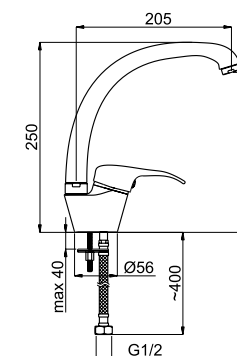

P-33/K *NEW*

P33K0x | P33K10x

Кухонный смеситель

5 YEARS WARRANTY	100% TESTED	HIGH QUALITY BRASS	LOW NOISE
SPIDER	40 CERAMIC	40cm	DIVERTER CERAMIC

Delta 622045 Grand 623005 636763 634005 618040

P-21 *NEW*

P2100x