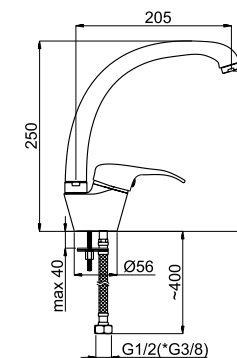

P-20

P0000x

Кухонный смеситель

636705 634005 618040

P-20 BK

P00061

Кухонный смеситель

Порошковое покрытие «Черное»

636705 634005 618040

P-20 C/G

P00031

Кухонный смеситель

636705 634005 618040

P-20 ST

P00053

Кухонный смеситель

Гальваническое покрытие «Сталь».

636705 634005 618040

P-33 NEW

P3300x

Кухонный смеситель

636763 634005 618040

P-33 BK NEW

P33061

Кухонный смеситель

Порошковое покрытие «Черное»

636763 634005 618040

P-33 AL NEW

P33013

Кухонный смеситель

Покрытие «Алюминий».

636763 634005 618040