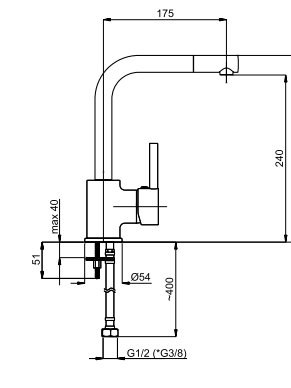

■ Ultra-33

U30008

Кухонный смеситель

618040

634031

■ Ultra-33 (BR)

U30098

Кухонный смеситель
Гальваническое покрытие «Состаренная латунь».

618040

634031

■ Ultra-33 (ST)

U30058

Кухонный смеситель
Гальваническое покрытие «Сталь».

618040

634031

■ Ultra-33 (BK)

U30068

Кухонный смеситель
Порошковое покрытие «Черное».

618040

634031

■ Ultra-35

U35008

Кухонный смеситель

636735

618040

634031

■ Ultra-37

U70008

Кухонный смеситель

636739

618040

634031