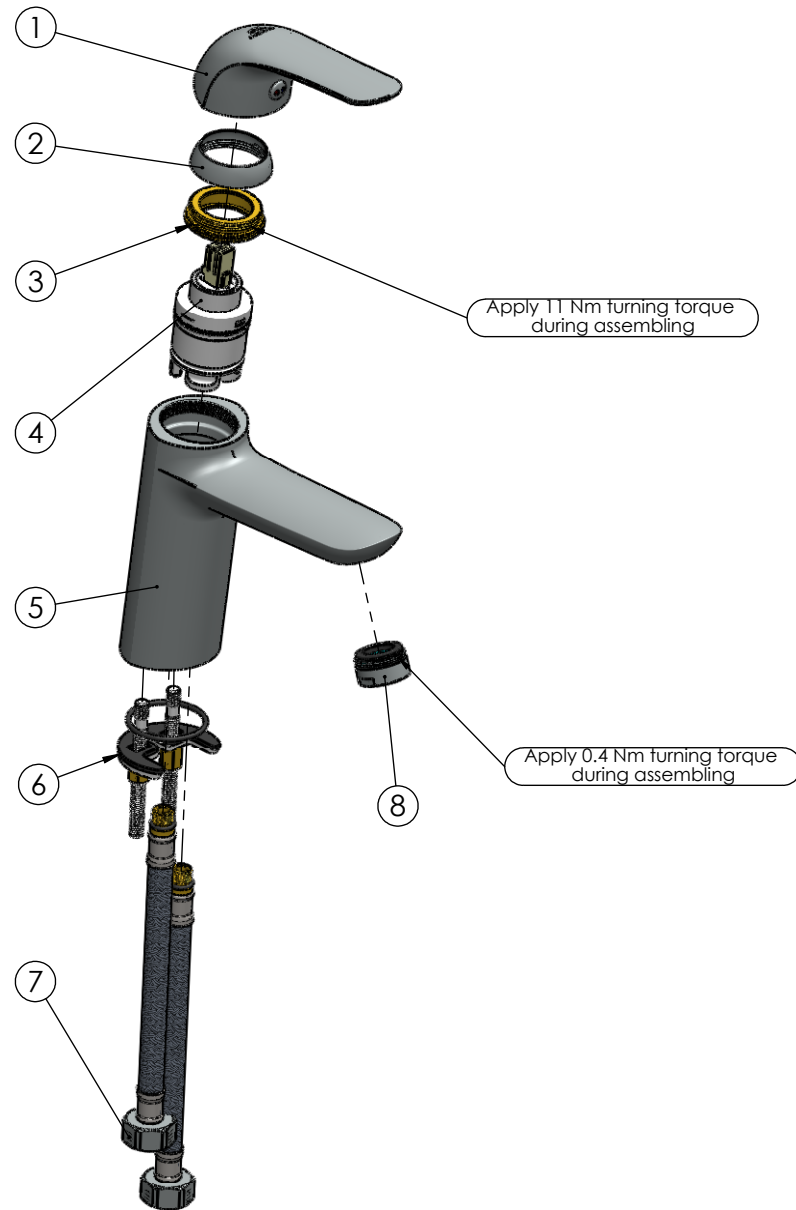

RUBINETA

Product name: **Faucet Lima-18**
Product Code: **LI80008**

ITEM NO.	PART CODE	NAME	QTY.
1	631918	Handle Lima	1
2	636263	Cartridge cap Modena	1
3	636264	Cartridge nut Modena	1
4	634049	Cartridge 35mm Citec with upper o-ring (white)	1
5	635434	Body Lima-18	1
6	637104	Fixing set Lima-18	1
7	46381060	FLISTEX M10xF12-L060 Flex faucet's connector	2
8	636716	Aerator M24x1 perlator honeycomb	1