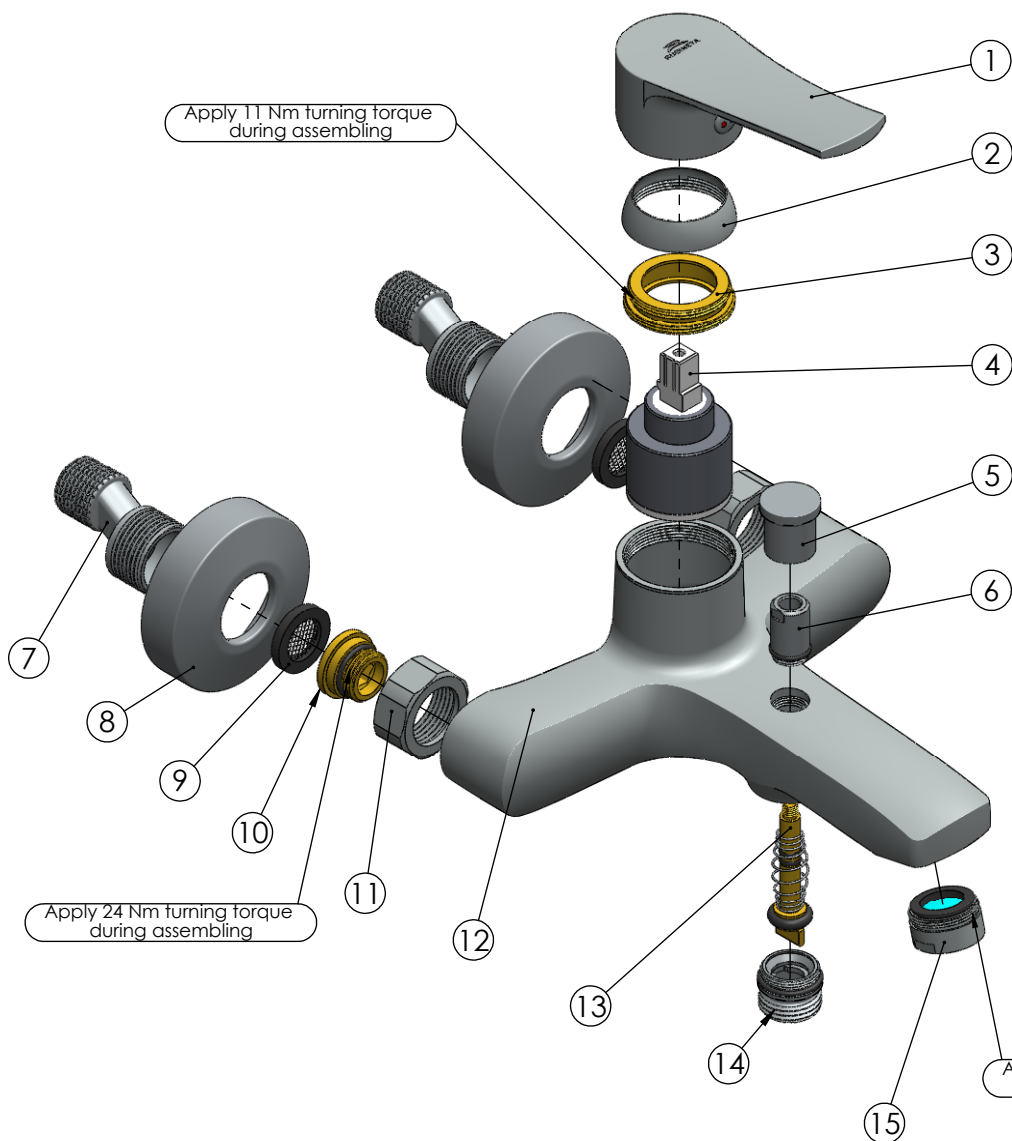

RUBINETA

Product name: **Faucet Nica-10**
Product Code: **NI10008**

ITEM NO.	PART CODE	NAME	QUANTITY
1	631920	Handle Nica	1
2	636263	Cartridge cap Modena	1
3	636264	Cartridge nut Modena	1
4	634041	Cartridge 35mm Citec (grey)	1
5	637073	Diverter knob Lotos/Nica-10	1
6	637070	Diverter insert after knob (Lotos-10)	1
7	636601	Eccentric 43x10	2
8	636614	Fixing set plate Thermo/ULTRA	2
9	632013	Washer G3/4" with net	2
10	637068	Fixing set back seat M18x1.5 (Lotos/Modena)	2
11	637105	Back seat nut G3/4 (Lima/Nica)	2
12	635435	Body Nica-10	1
13	637101	Diverter shaft Lima/Nica-10	1
14	637071	Diverter insert Lotos-10	1
15	636716	Aerator M24x1 perlator honeycomb	1