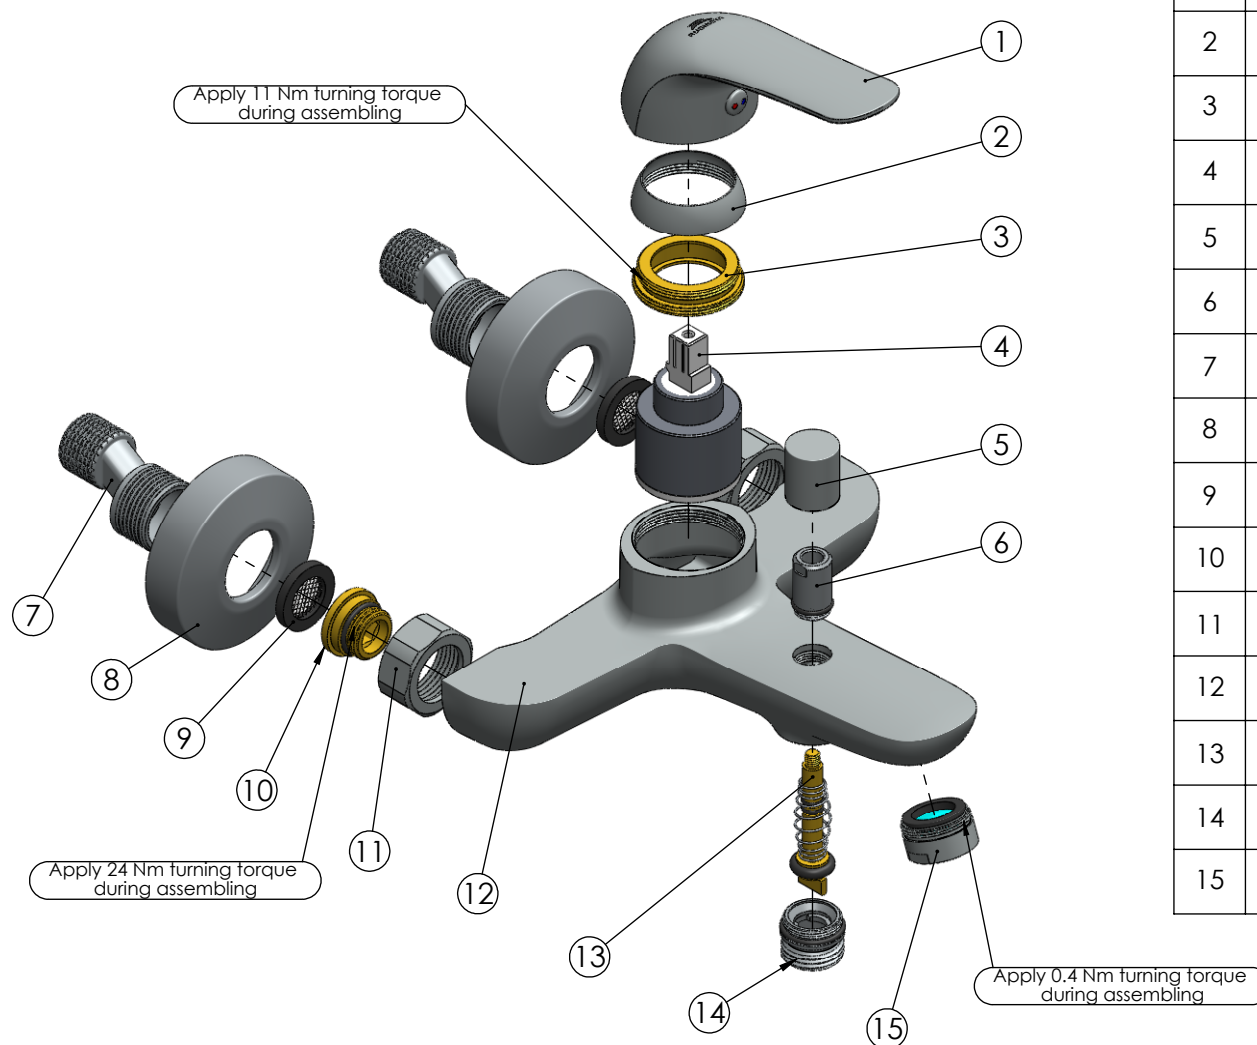

RUBINETA

Product name: **Faucet Lima-10**
Product Code: **LI10008**

ITEM NO.	PART CODE	NAME	QUANTITY
1	631918	Handle Lima	1
2	636263	Cartridge cap Modena	1
3	636264	Cartridge nut Modena	1
4	634041	Cartridge 35mm Citec (grey)	1
5	636400	Diverter knob Lima-10	1
6	637070	Diverter insert after knob (Lotos-10)	1
7	636601	Eccentric 43x10	2
8	636614	Fixing set plate Thermo/ULTRA	2
9	632013	Washer G3/4" with net	2
10	637068	Fixing set back seat M18x1.5 (Lotos/Modena)	2
11	637105	Back seat nut G3/4 (Lima/Nica)	2
12	635432	Body Lima-10	1
13	637101	Diverter shaft Lima/Nica-10	1
14	637071	Diverter insert Lotos-10	1
15	636716	Aerator M24x1 perlator honeycomb	1