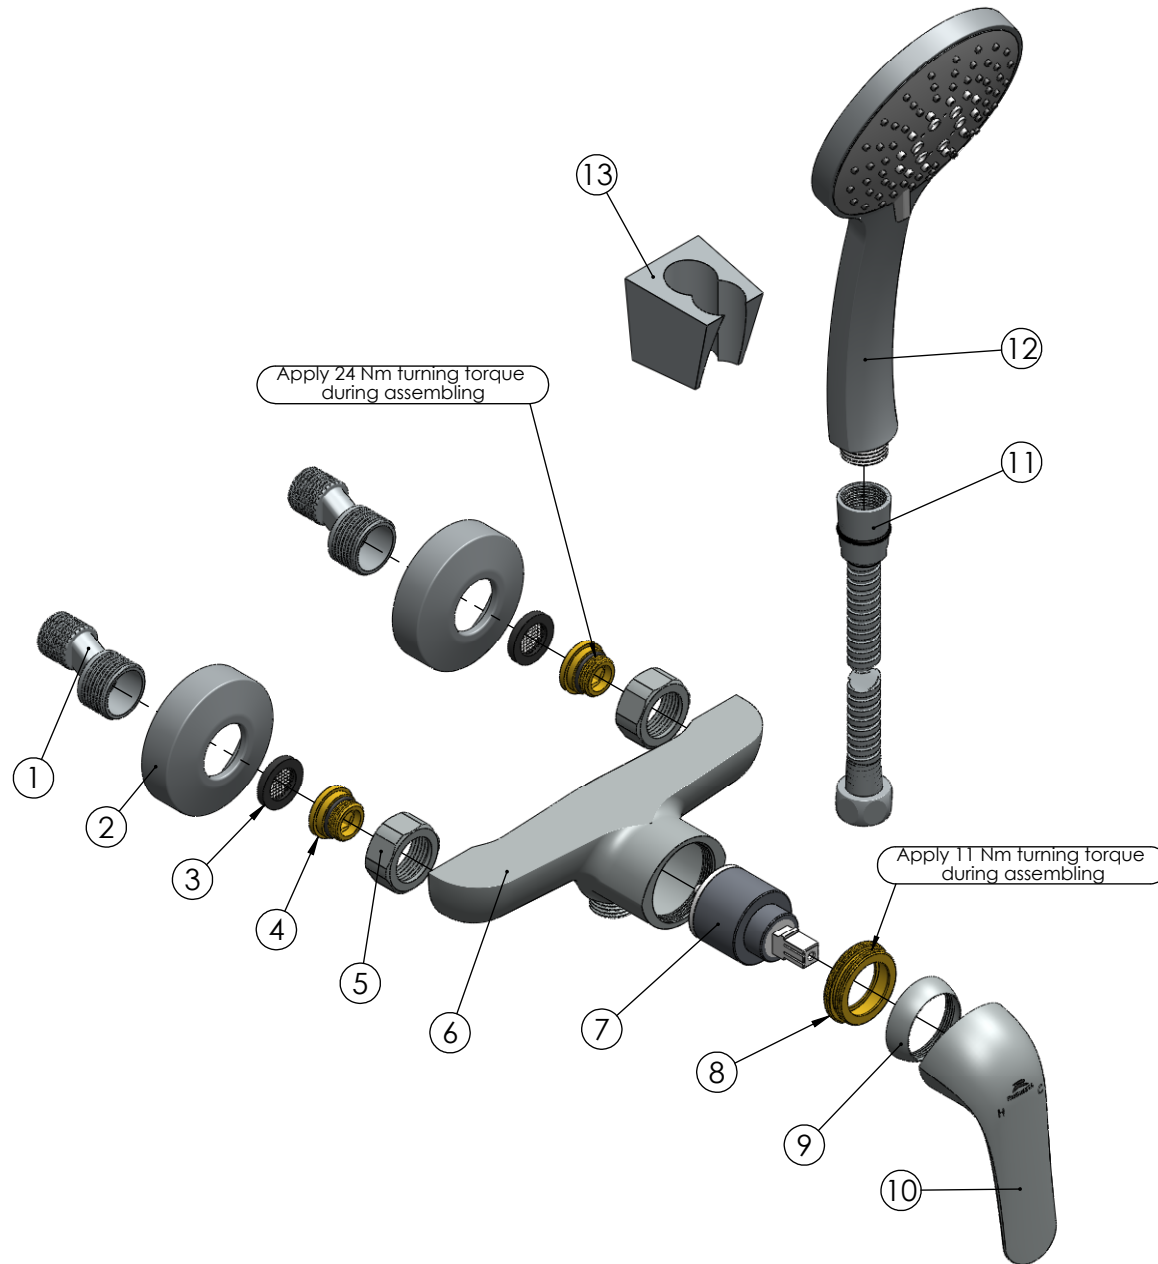

RUBINETA

Product name: **Faucet Lima-12/K**
Product Code: **LI20K08**

| ITEM NO. | PART CODE | NAME | QTY. |
|----------|-----------|---|------|
| 1 | 636601 | Eccentric 43x10 | 2 |
| 2 | 636614 | Fixing set plate Thermo/ULTRA | 2 |
| 3 | 632013 | Washer G3/4" with net | 2 |
| 4 | 637068 | Fixing set back seat M18x1.5 (Lotos/Modena) | 2 |
| 5 | 637105 | Back seat nut G3/4 (Lima/Nica) | 2 |
| 6 | 635433 | Body Lima-12 | 1 |
| 7 | 634041 | Cartridge 35mm Citec (grey) | 1 |
| 8 | 636264 | Cartridge nut Modena | 1 |
| 9 | 636263 | Cartridge cap Modena | 1 |
| 10 | 631919 | Handle Lima-12 | 1 |
| 11 | 600014 | Shower hose Con/Imp double lock 150cm | 1 |
| 12 | 622070 | Handshower Dora | 1 |
| 13 | 623005 | Shower holder Grand | 1 |