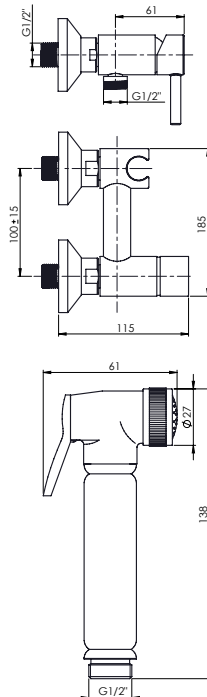

NICA-12/K

Shower faucet with handshower
NI20K08 | NI20KL08 (Lux)*

*Lux type eccentrics art. 636602, page 171.

NEW

ONYX

NEW

ONYX
Bidet faucet
625116

Embracing the art of simplicity, the ONYX bidet faucet has a sleek lever handle and a soft form that pairs perfectly with a variety of transitional and traditional bathroom spaces. The faucet not only has a modest design with minimal details, but also a great functionality.