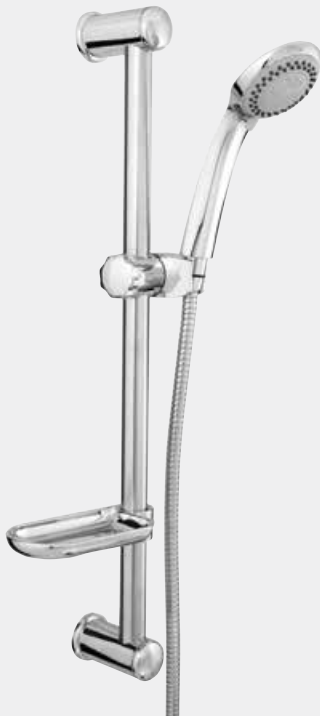

Warranty periods -
page 178.

RIVER

624125

Set:

- Stainless steel shower column RIVER
- Handshower AIRFORCE (Ø100 mm, 3 functions)
- Shower head RIVER (Ø250 mm)
- 150 cm stainless steel shower hose
- Ceramic diverter

2
YEARS
WARRANTY

NEW

1.

2.

AMADEO

624027

Set:

- Chrome-plated shower rail Ø25 mm AMADEO
- Handshower DORA (Ø100 mm, 5 functions)
- Silver PVC shower hose 150 cm

2
YEARS
WARRANTY

PRACTIC-FRESH

624023

Set:

- Chrome-plated shower rail Ø19 mm PRACTIC
- Handshower FRESH (Ø70 mm, 2 functions)
- Stainless steel shower hose 150 cm Con/Imp

2
YEARS
WARRANTY

ACCORD-AQUA

624025

Set:

- Chrome-plated shower rail Ø25 mm ACCORD
- Handshower AQUA (Ø90 mm, 5 functions)
- Silver PVC shower hose 150 cm

2
YEARS
WARRANTY

VARIANTA-DELTA

624101

Set:

- Polished shower rail Ø25 mm VARIANTA
- Handshower DELTA (Ø70 mm, 3 functions)
- Stainless steel shower hose 150 cm Con/Imp