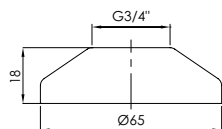

**Eccentric round
cap (plate)**

636610

3/4"