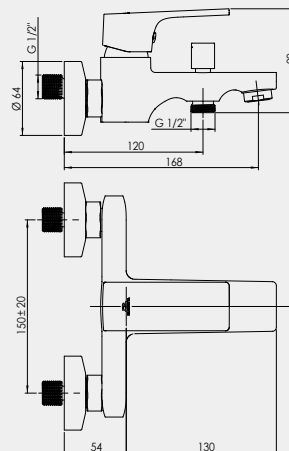

NEW

MODENA-10/K

Wall bath faucet with handshower
MD10K08 | MD10KL8 (Lux)*

NEW