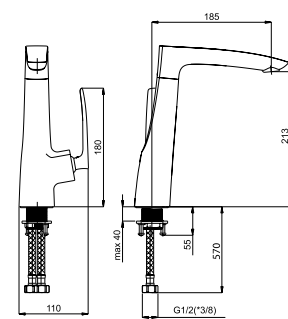

AERO

AERO-33

Kitchen faucet
1/2-540034 | 3/8-540134

AERO series is a combination of exceptional style and functionality. **AERO** faucets represent contemporary and ergonomic design, as well as pay attention to important issues in our planet, like responsible use of natural resources and ecological care.

5 YEARS WARRANTY	100% TESTED	HIGH QUALITY BRASS	LOW NOISE	air+water	EASY CLEAN
strong FIX	soft move	DIVERTER AUTO	FLIESSER 60 cm	SEDAL CERAMIK 35	NEOPERL
EASY FIX			Germany	Spain	Germany