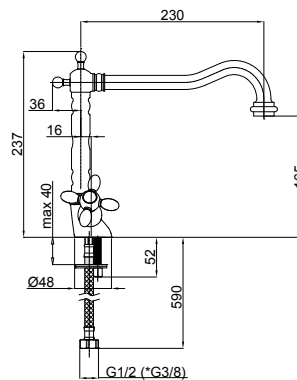

TOSCANA-33

Kitchen faucet

1/2-M8L006 | 3/8-M8L106