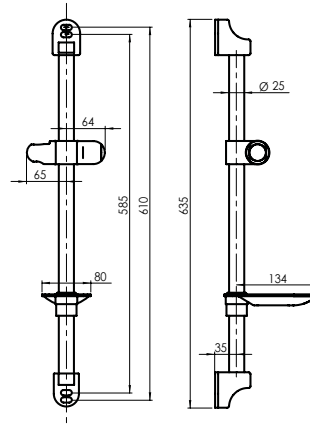

BORA

621002

Chrome-plated shower rail $\varnothing 25$ mm