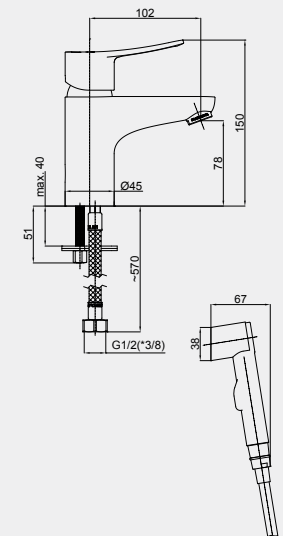

STATIC-17

Washbasin faucet with bidet head

1/2-A70008N | 3/8-A70108N