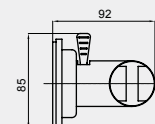

TITAN

623019

Chrome-plated,
adjustable. Installation
without use of tools.
Holds up to 15 kg