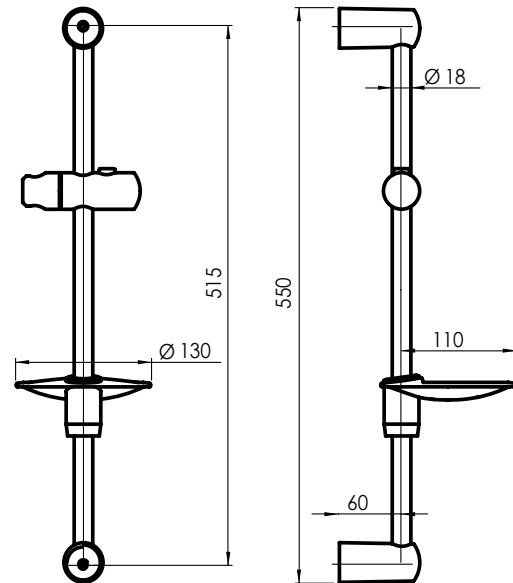

PRINCE + PRACTIC-FRESH SET

625001

P-12/C STAR

Wall bath faucet

PRACTIC-FRESH

Shower set

624023