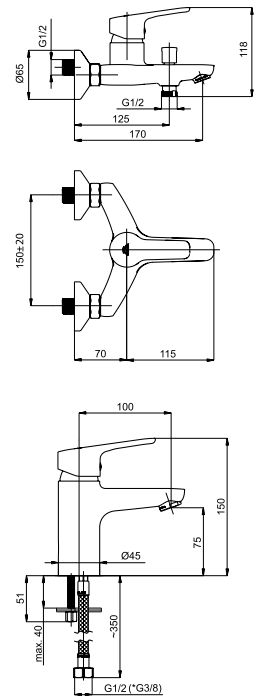

UNO-10 + UNO-18 + VARIANTA-DELTA SET

625025 | 625110 (Lux)*

UNO-10

Wall bath faucet
N10001

UNO-18

Washbasin faucet
N80001

VARIANTA-DELTA

Shower set
624101