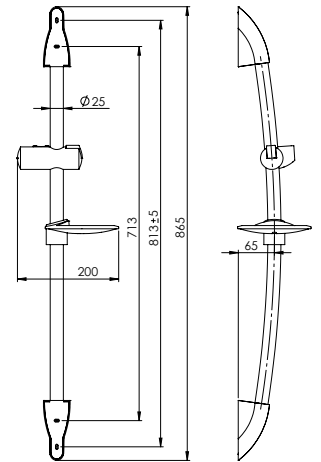

2
YEARS
WARRANTY

NEW

1.

2.

AMADEO

624027

Set:

- Chrome-plated shower rail Ø25 mm AMADEO
- Handshower DORA (Ø100 mm, 5 functions)
- Silver PVC shower hose 150 cm

2
YEARS
WARRANTY

PRACTIC-FRESH

624023

Set:

- Chrome-plated shower rail Ø19 mm PRACTIC
- Handshower FRESH (Ø70 mm, 2 functions)
- Stainless steel shower hose 150 cm Con/Imp

2
YEARS
WARRANTY

ACCORD-AQUA

624025

Set:

- Chrome-plated shower rail Ø25 mm ACCORD
- Handshower AQUA (Ø90 mm, 5 functions)
- Silver PVC shower hose 150 cm

2
YEARS
WARRANTY

VARIANTA-DELTA

624101

Set:

- Polished shower rail Ø25 mm VARIANTA
- Handshower DELTA (Ø70 mm, 3 functions)
- Stainless steel shower hose 150 cm Con/Imp