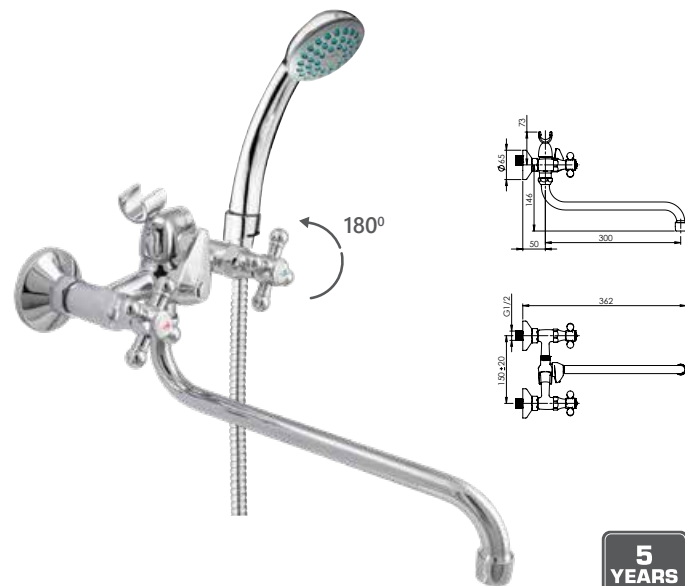

RUBIN CERAMIC

C-8 CROSS

Kitchen faucet

1/2-C8J006 | 3/8-C8J106

1
YEAR
WARRANTY

Full control – this is what users get from traditional two-handled series with ceramic valves. Convenience, simplicity, reliability.

C-1 CROSS (K)

Wall bath faucet with handshower
C1SK06 | C1SKL06 (Lux)*

5
YEARS
WARRANTY

C-1 CROSS (C) (K)

Wall bath faucet with handshower
C1CK06 | C1CKL06 (Lux)*

5
YEARS
WARRANTY

*Lux type eccentrics art. 636602, page 171.