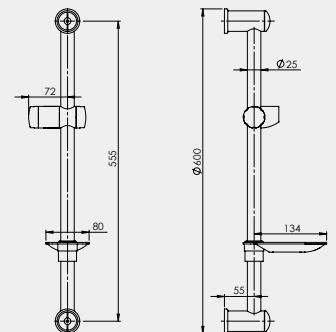

Set:

- Chrome-plated shower rail Ø25 mm ACCORD
- Handshower AQUA (Ø90 mm, 5 functions)
- Silver PVC shower hose 150 cm

2
YEARS
WARRANTY

VARIANTA-DELTA

624101

Set:

- Polished shower rail Ø25 mm VARIANTA
- Handshower DELTA (Ø70 mm, 3 functions)
- Stainless steel shower hose 150 cm Con/Imp