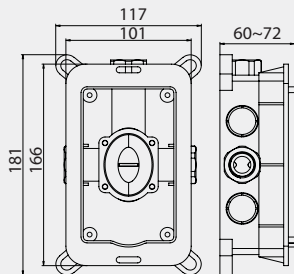

KUBO-1F

Concealed faucet box
PM0013