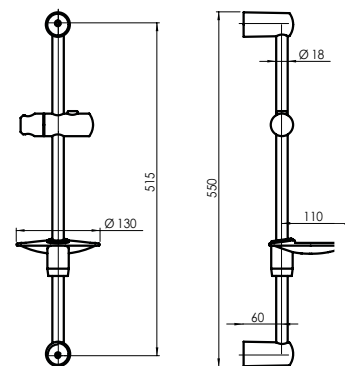

2
YEARS
WARRANTY

PRACTIC-FRESH

624023

Set:

- Chrome-plated shower rail Ø19 mm PRACTIC
- Handshower FRESH (Ø70 mm, 2 functions)
- Stainless steel shower hose 150 cm Con/Imp

2
YEARS
WARRANTY

ACCORD-AQUA

624025

Set:

- Chrome-plated shower rail Ø25 mm ACCORD
- Handshower AQUA (Ø90 mm, 5 functions)
- Silver PVC shower hose 150 cm

2
YEARS
WARRANTY

VARIANTA-DELTA

624101

Set:

- Polished shower rail Ø25 mm VARIANTA
- Handshower DELTA (Ø70 mm, 3 functions)
- Stainless steel shower hose 150 cm Con/Imp