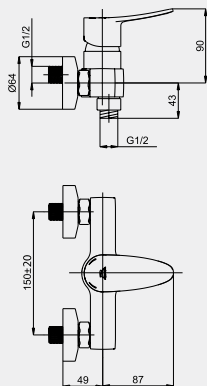

STATIC-12

Shower faucet

A20008 | A200L08 (Lux)*