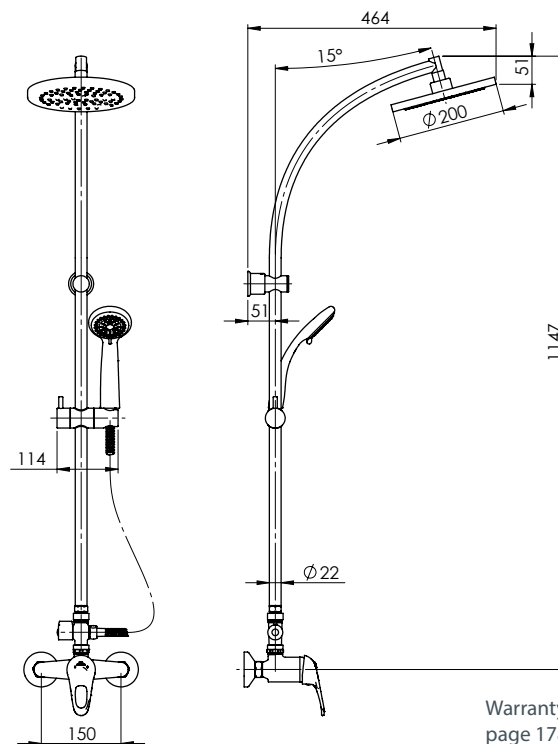

Warranty periods -
page 178.

STREAM

624127

Set:

- Stainless steel shower column STREAM
- Handshower STORM (Ø115 mm, 5 functions)
- Shower head STREAM (Ø200 mm)
- 150 cm stainless steel shower hose
- Ceramic diverter