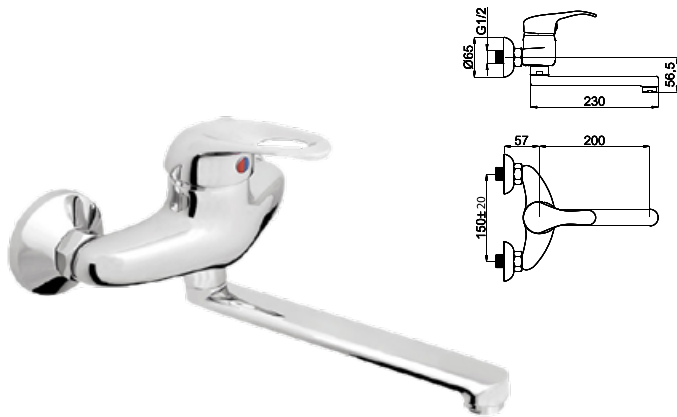

1/2-P60001 | 3/8-P60101

Bidet faucet 3/8 with pop-up - P60401

P-14 SHER

Wall bath faucet

P41002 | P41L02 (Lux)*

P-10 SHER

Wall bath faucet

P10002