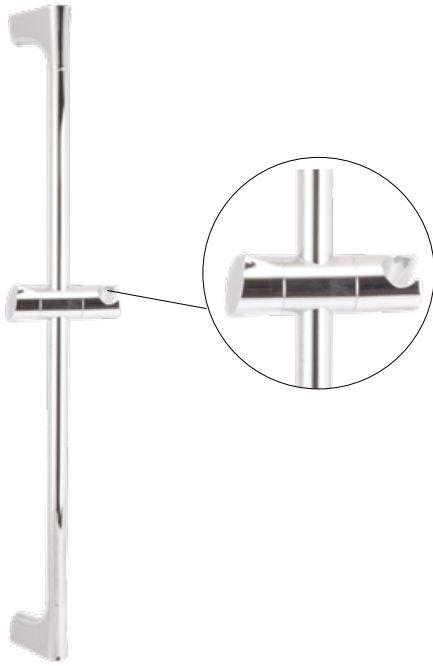

2
YEARS
WARRANTY

PRACTIC-FRESH

624023

Set:

- Chrome-plated shower rail Ø19 mm PRACTIC
- Handshower FRESH (Ø70 mm, 2 functions)
- Stainless steel shower hose 150 cm Con/Imp

2
YEARS
WARRANTY

ACCORD-AQUA

624025

Set:

- Chrome-plated shower rail Ø25 mm ACCORD
- Handshower AQUA (Ø90 mm, 5 functions)
- Silver PVC shower hose 150 cm

2
YEARS
WARRANTY

VARIANTA-DELTA

624101

Set:

- Polished shower rail Ø25 mm VARIANTA
- Handshower DELTA (Ø70 mm, 3 functions)
- Stainless steel shower hose 150 cm Con/Imp

2
YEARS
WARRANTY

NEW

COMO

621115

Chrome-plated shower rail Ø22 mm

2
YEARS
WARRANTY

NEW

LAGO

621020

Chrome-plated shower rail Ø18 mm

2
YEARS
WARRANTY

NEW

VIKO

621021

Chrome-plated shower rail $\varnothing 22$ mm

2
YEARS
WARRANTY