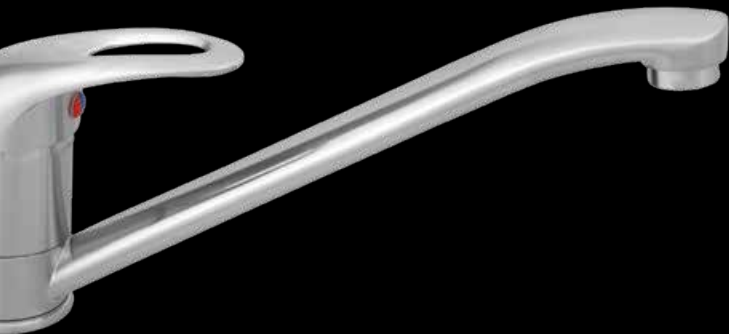

1/2-VV30008 | 3/8-VV30108

VIVA-33 – affordable price and reliability!
Irreplaceable assistant in your kitchen.

PRINCE

100% hit for everyone's taste. **PRINCE** faucets are the indisputable sales leaders. That says it all! 5 years warranty for faucet's body and cartridge; 2 years warranty for colourful coatings.