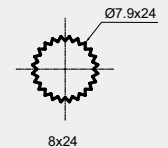

Valve 1/2" CROSS
Ø8x24
664006

Valve 1/2"
7x7
664021

Valve 1/2"
CROSS 7x7
664026

Valve 3/8"
7x7
664022
158

Valve 1/2"
CERAMIC CROSS
Ø8x24, 180°
664012

Ceramic Valve

Valve 1/2"
CERAMIC CROSS
7x7, 180°
 664028