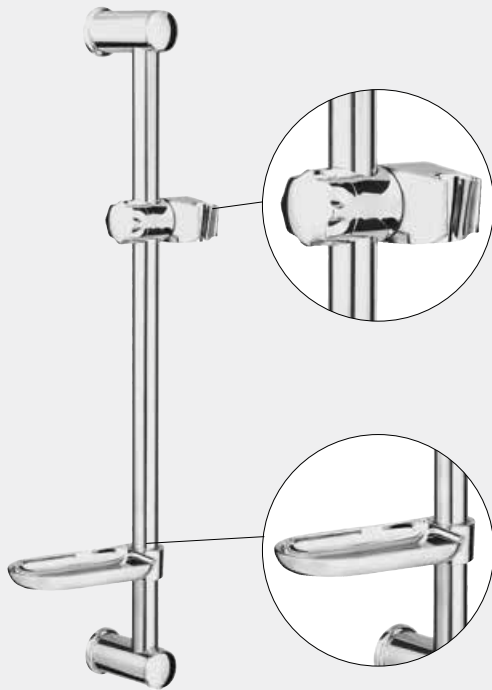

Set:

- Chrome-plated shower rail Ø25 mm ACCORD
- Handshower AQUA (Ø90 mm, 5 functions)
- Silver PVC shower hose 150 cm

2
YEARS
WARRANTY

VARIANTA-DELTA

624101

Set:

- Polished shower rail Ø25 mm VARIANTA
- Handshower DELTA (Ø70 mm, 3 functions)
- Stainless steel shower hose 150 cm Con/Imp

621020

Chrome-plated shower rail Ø18 mm

2
YEARS
WARRANTY

NEW

VIKO

621021

Chrome-plated shower rail $\varnothing 22$ mm

2
YEARS
WARRANTY

ACCORD

621001

Chrome-plated shower rail $\varnothing 25$ mm

2
YEARS
WARRANTY

BORA

621002

Chrome-plated shower rail $\varnothing 25$ mm

PRACTIC

621009

Chrome-plated shower rail $\varnothing 18$ mm

VARIANTA

621010

Polished shower rail Ø25 mm

Shower tube

621998

Stainless steel shower pipe with shower head, connection 3/4" (can be used with R-5 faucet)