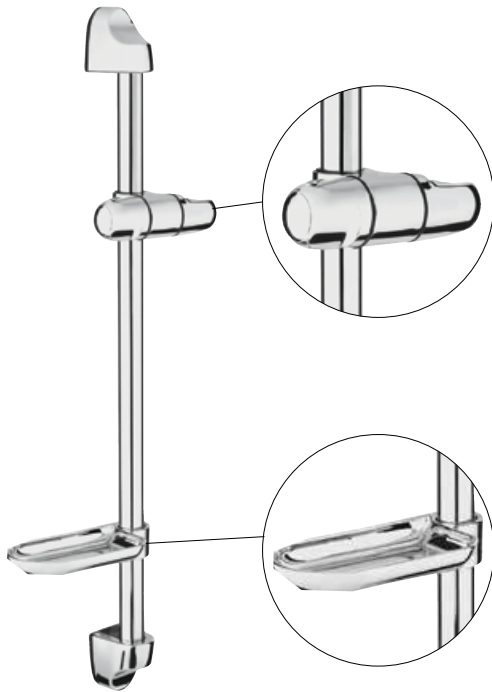

Set:

- Chrome-plated shower rail Ø25 mm ACCORD
- Handshower AQUA (Ø90 mm, 5 functions)
- Silver PVC shower hose 150 cm

2
YEARS
WARRANTY

VARIANTA-DELTA

624101

Set:

- Polished shower rail Ø25 mm VARIANTA
- Handshower DELTA (Ø70 mm, 3 functions)
- Stainless steel shower hose 150 cm Con/Imp

621020

Chrome-plated shower rail Ø18 mm

2
YEARS
WARRANTY

NEW

VIKO

621021

Chrome-plated shower rail $\varnothing 22$ mm

2
YEARS
WARRANTY

ACCORD

621001

Chrome-plated shower rail $\varnothing 25$ mm

2
YEARS
WARRANTY

BORA

621002

Chrome-plated shower rail $\varnothing 25$ mm

PRACTIC