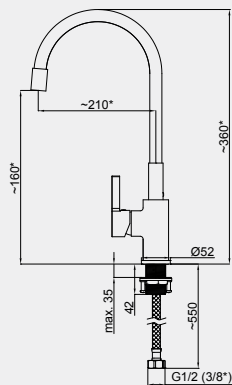

FLEXY-33 (BK)

Kitchen faucet

1/2-FL30068 | 3/8-FL30168