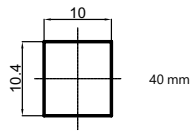

Cartridge 40 mm
634005

Ceramic cartridge
(with noise reducer)