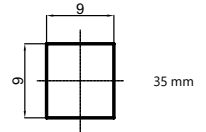

Cartridges Plumbing Valves Valves

**Cartridge 35 mm
with diffuser**
634001

Ceramic cartridge
(with noise reducer)