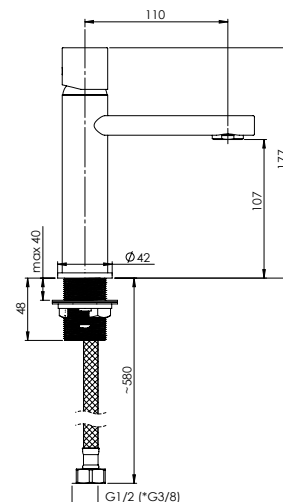

ETNA-18 (WT)

Washbasin faucet

1/2-ET80078 | 3/8-ET80178

NEW