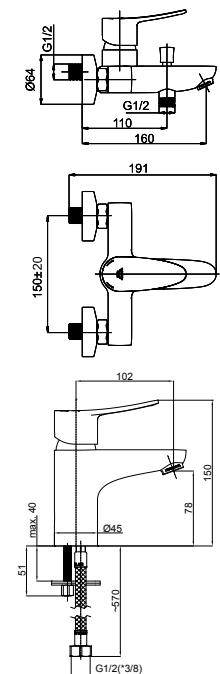

SET STATIC & ACCORD-AQUA-PVC

625003 | 625023 (Lux)*

STATIC-10

Wall bath faucet
A10008

STATIC-18

Washbasin faucet
A80008

ACCORD-AQUA-PVC

Shower set
624025