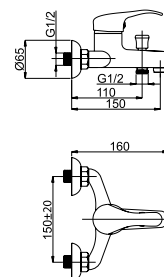

Y-18 MARS

Washbasin faucet
1/2-Y80003 | 3/8-Y80103
Washbasin faucet 3/8 with pop-up - Y80403

96