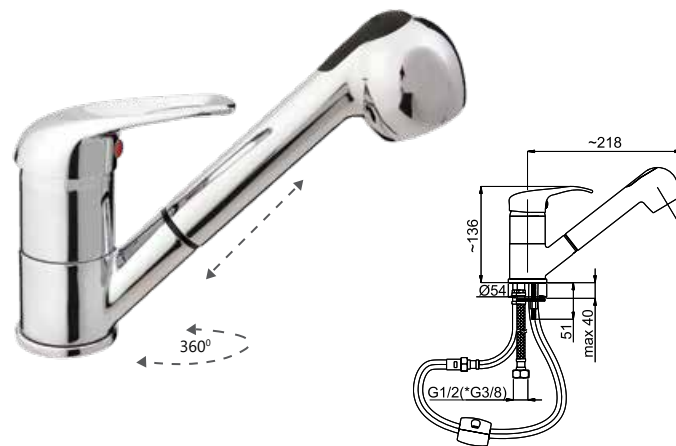

P-21 STAR

Kitchen faucet

1/2-P21001 | 3/8-P21101