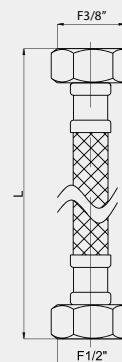

Length
610021	20 cm
610031	30 cm
610041	40 cm
610051	50 cm
610061	60 cm
610071	70 cm
610081	80 cm
610091	90 cm
610101	100 cm
610121	120 cm
610151	150 cm
610171	170 cm
610181	180 cm
610201	200 cm
610251	250 cm
610301	300 cm