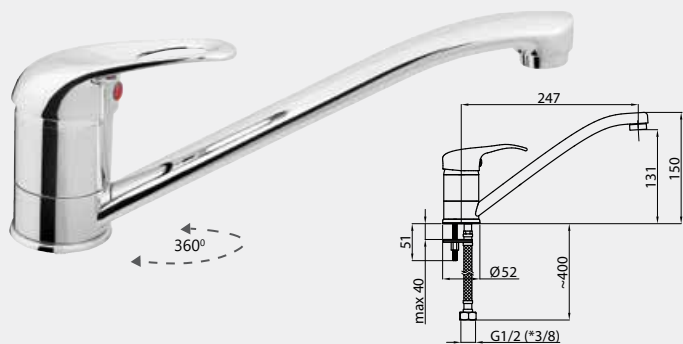

P-20 STAR

Kitchen faucet

1/2-P00001 | 3/8-P00101