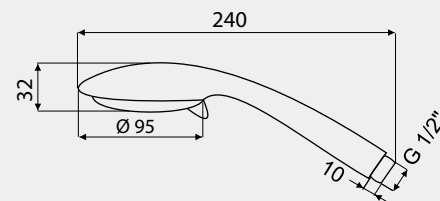

LUNA

622143

Chrome-plated handshower with anti-lime function. 3 functions. Diameter 110 mm. Flow rate - 11,5 l/min at 3 Bar pressure

NEW

2
YEARS
WARRANTY

OXY

622072

Chrome-plated handshower with anti-lime function. 5 functions. Diameter 95 mm. Flow rate - 8.5 l/min or 14 l/min without limiter at 3 Bar pressure