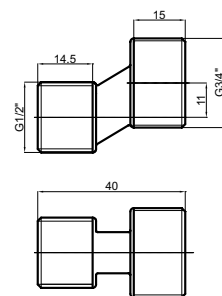

Eccentric

636601

1/2" x 3/4"