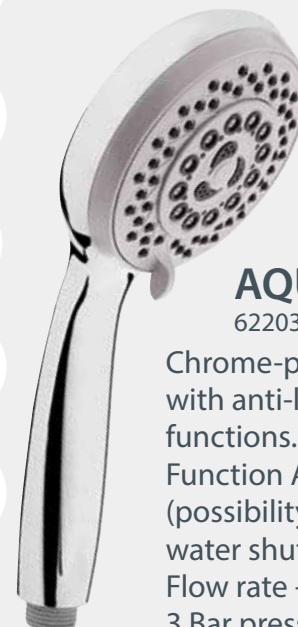

2
YEARS
WARRANTY

SLIM

622B39

Chrome-plated handshower with anti-lime function. 3 functions. Diameter 92 mm. Flow rate -14 l/min, at 3 Bar pressure

2
YEARS
WARRANTY

SNOW

622013

Chrome-plated handshower with anti-lime function. 4 functions. Diameter 100 mm. Flow rate - 12 l/min at 3 Bar pressure

2
YEARS
WARRANTY

AQUA

622030

Chrome-plated handshower with anti-lime function. 5 functions. Diameter 90 mm. Function AQUAPAUSE (possibility of temporary water shutoff). Flow rate - 8.5 l/min at 3 Bar pressure