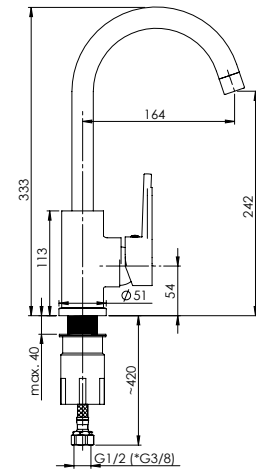

AXE-33 (BK)

Kitchen faucet

1/2-AX30068 | 3/8-AX30168