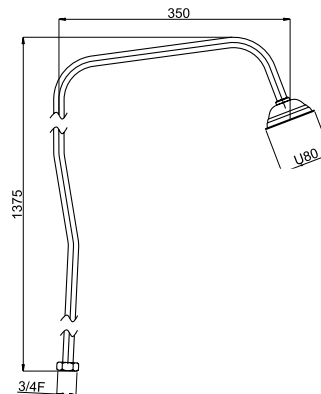

621009

Chrome-plated shower rail $\varnothing 18$ mm

VARIANTA

621010

Polished shower rail Ø25 mm

Shower tube

621998

Stainless steel shower pipe with shower head, connection 3/4" (can be used with R-5 faucet)