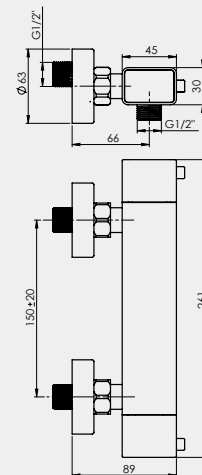

NEW

THERMO-12/K Square

Shower faucet with handshower
H2S0L08 | H2S0LL08 (Lux)*

NEW

THERMO-12 Square

Shower faucet
H2S0008 | H2S00L08 (Lux)*

*Lux type eccentrics art. 636602, page 171.

THERMO-12/K