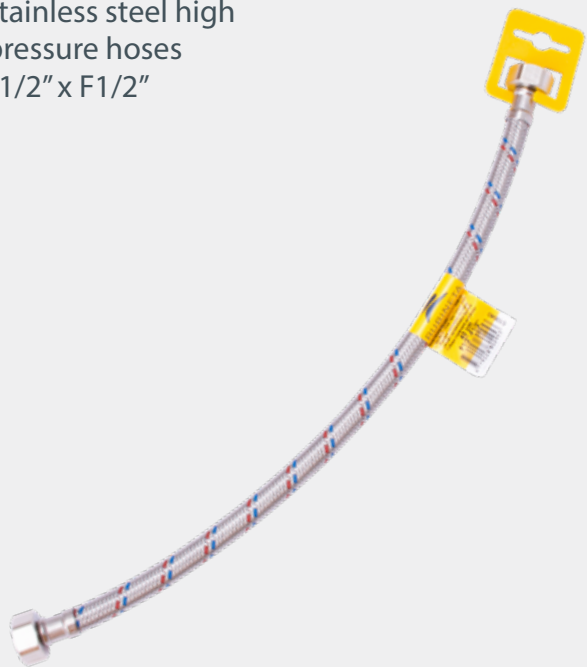

Stainless steel high
pressure hoses
F1/2" x F1/2"