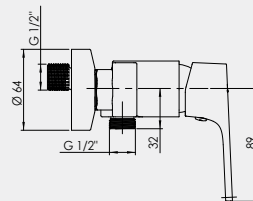

MODENA-12

Shower faucet
MD20008 | MD20L08 (Lux)*

*Lux type eccentrics art. 636602, page 171.