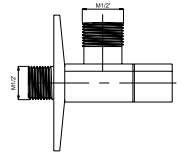

Ceramic valve

1/2"x1/2"
662014

Completed with decorative plate