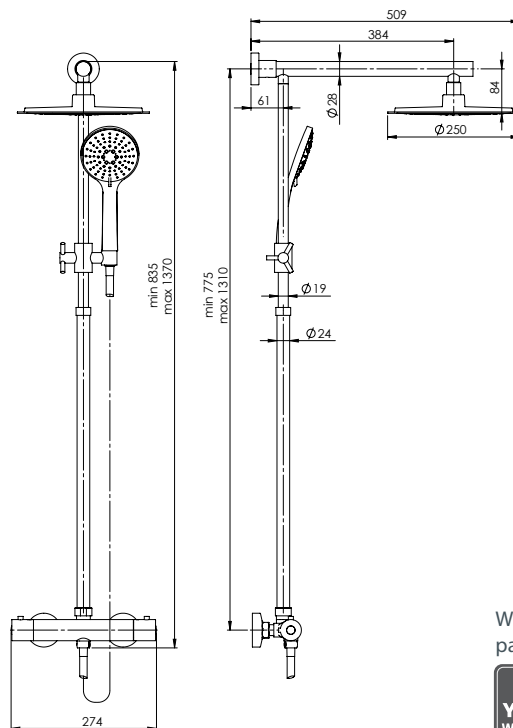

Set:

- Stainless steel shower column DINA
- Faucet ULTRA-15
- Shower head DINA (Ø225 mm)
- Handshower DORA (Ø110 mm, 5 functions)
- 150 cm stainless steel shower hose
- Ceramic diverter

Warranty periods -
page 178.

Set:

- Stainless steel shower column ETNA
- Faucet THERMO-15
- Handshower DORA (Ø110 mm, 5 functions)
- Shower head ETNA (Ø250 mm)
- 150 cm stainless steel shower hose
- Ceramic diverter

Warranty periods -
page 178.