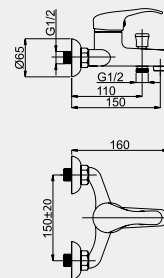

*Lux type eccentrics art. 636602, page 171.