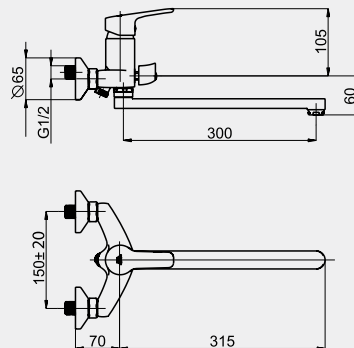

UNO-17

Washbasin faucet
with bidet handshower
1/2-N70001 | 3/8-N70101

UNO-12/C

Wall bath faucet with handshower
N2CD01 | N2CL01 (Lux)*

UNO-11/C

Wall bath faucet with handshower
N11CD01 | N11CL01 (Lux)*

*Lux type eccentrics art. 636602, page 171.