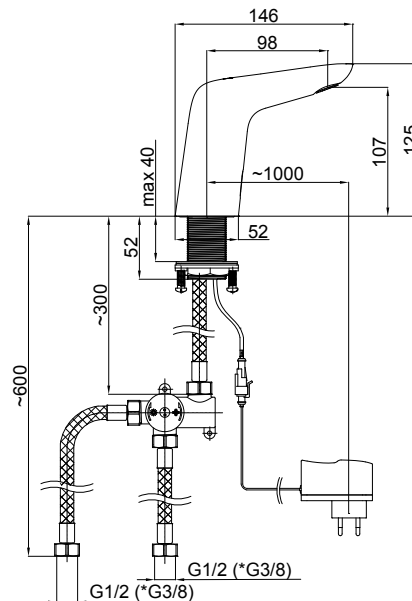

ECOSENS

Touchless washbasin faucet
1/2-540003 | 3/8-540005

Lithium batteries AA 4 pcs.

ECOSENS LIFETIME

Touchless washbasin faucet
1/2-540006 | 3/8-540007

Adapter 6.75 V

ETNA

NEW