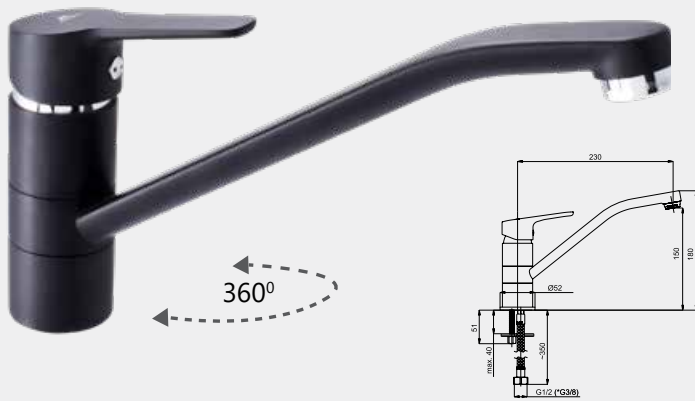

NEW

UNO-20 (BK)

Kitchen faucet

1/2-N00061 | 3/8-N00161

NEW