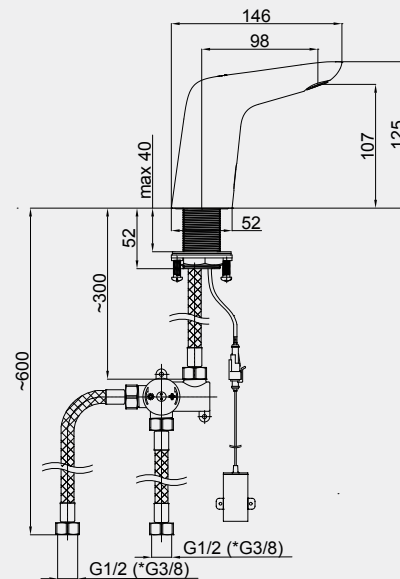

Lithium batteries AA 4 pcs.