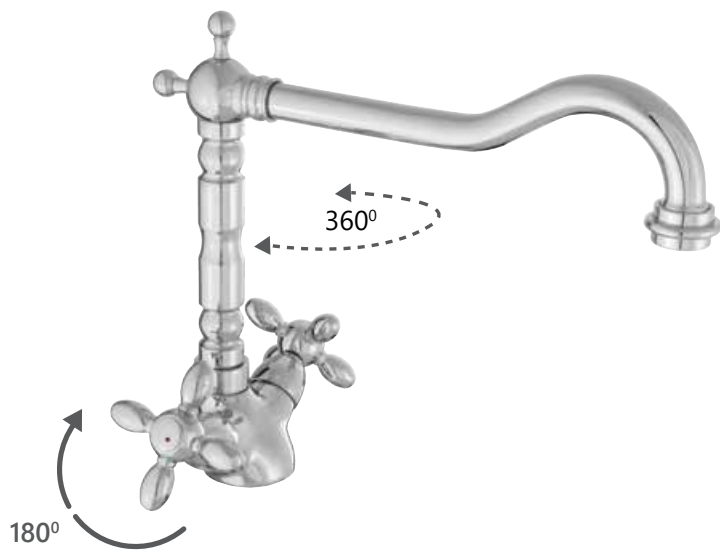

TOSCANA-33

Kitchen faucet

1/2-M8L006 | 3/8-M8L106