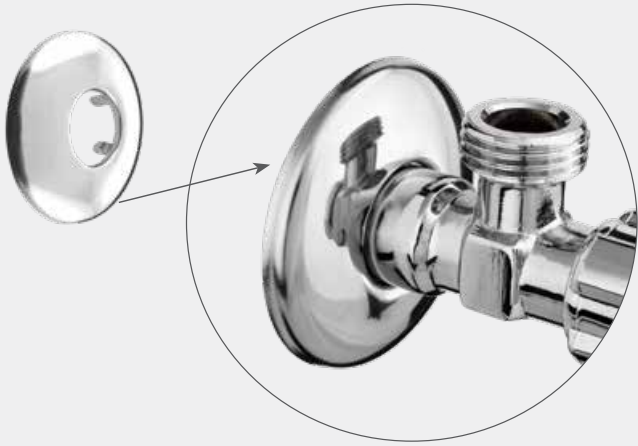

Ceramic Valve

Angle valve
1/2"x1/2"
 662011

Completed with decorative plate

Angle valve
1/2"x3/8"
 662021

Completed with decorative plate

Angle valve 1/2"x3/4"
 662012

Completed with decorative plate

Decorative plate

1/2"
636617

Ceramic valve

1/2"x1/2"
662014

Completed with decorative plate

Ceramic valve

1/2"x3/8"
662017
160

Completed with decorative plate

Angle ball valve