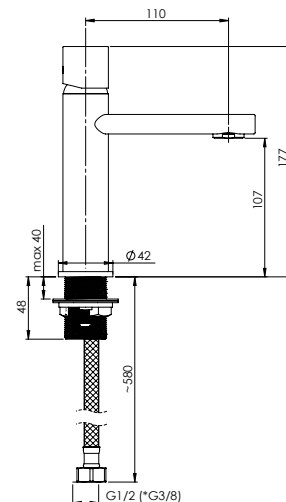

ETNA-18

Washbasin faucet

1/2-ET80008 | 3/8-ET80108

The washbasin faucets **ETNA** stand out not only for their high quality but also for the innovative design solutions – the slim and sleek faucet's body adds a touch of modern elegance. A unique faucet's handle serves like a perfect finishing accent that aesthetically blends with the faucet's body.