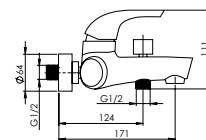

FORTE-10

Wall bath faucet

540013 | 540L13 (Lux)*