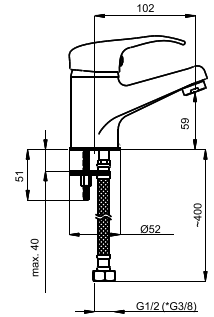

P-18 SHER

Washbasin faucet

1/2-P80002 | 3/8-P80102

Washbasin faucet 3/8 with pop-up - P80402