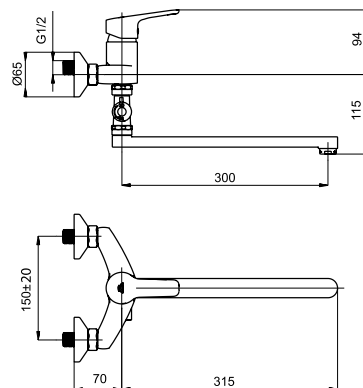

UNO-12/C

Wall bath faucet with handshower
N2CD01 | N2CL01 (Lux)*