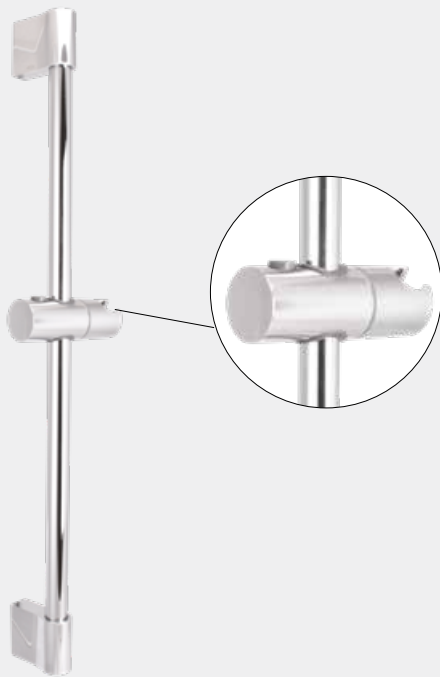

NEW

COMO

621115

Chrome-plated shower rail Ø22 mm

2
YEARS
WARRANTY

NEW