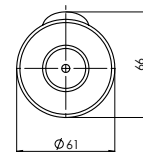

DUPLEX

623001

Chrome-plated,
adjustable