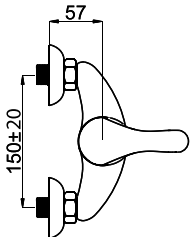

P-11/C STAR

Wall bath faucet with handshower
P11CK01 | P11CL01 (Lux)*