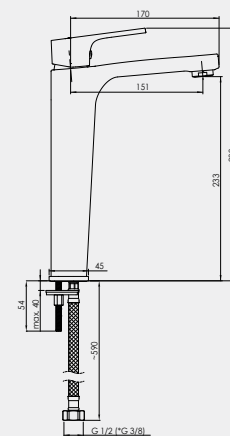

MODENA-18/D

Washbasin faucet

1/2-MDD0008 | 3/8-MDD0108