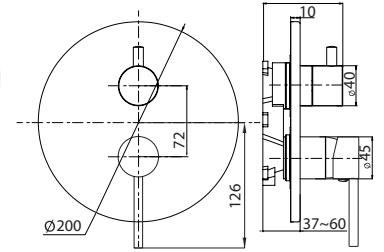

KUBO-2F-ULTRA

Concealed faucet
PM0006