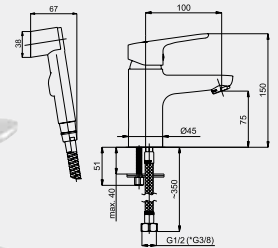

UNO-10

Wall bath faucet
N10001 | N100L01 (Lux)*

UNO-18

Washbasin faucet
1/2-N80001 | 3/8-N80101
Washbasin faucet 3/8 with pop-up - N80401

UNO-10/K

Wall bath faucet with handshower
N10D01 | N10L01 (Lux)*

*Lux type eccentrics art. 636602, page 171.