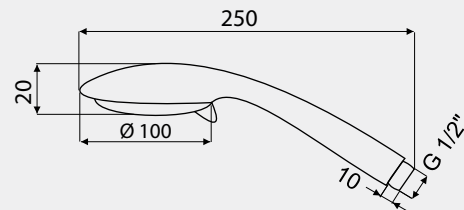

RINO

622064

Chrome-plated handshower with anti-lime function. 1 function. Diameter 100 mm.
Flow rate - 11 l/min at 3 Bar pressure