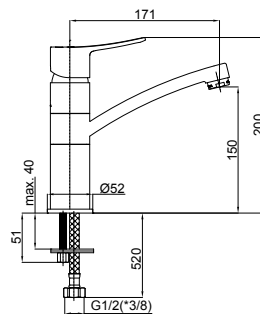

STATIC-19

Washbasin faucet

1/2-A90008 | 3/8-A90108