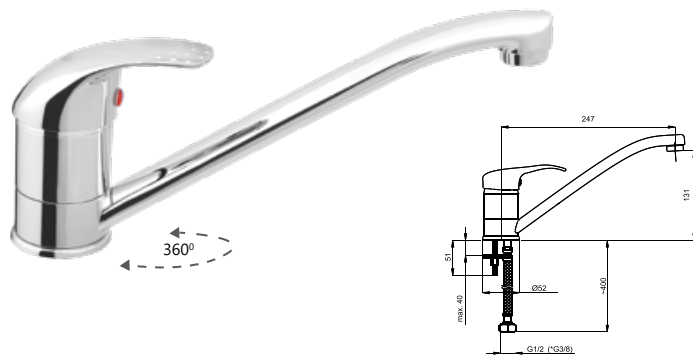

1/2-P33061 | 3/8-P33161

P-15 STAR

Shower faucet

P50801 | P50L01 (Lux)*

*Lux type eccentrics art. 636602, page 171.

P-20 STAR (BK)

Kitchen faucet

1/2-P00061 | 3/8-P00161