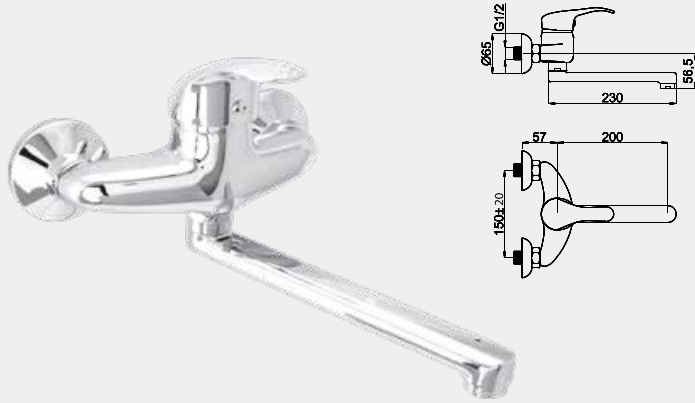

P-14 SHER

Wall bath faucet

P41002 | P41L02 (Lux)*