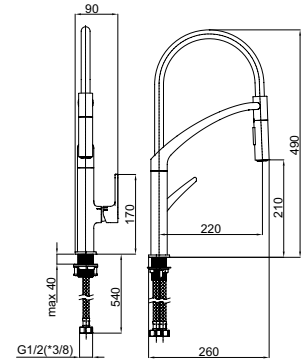

ULTIMA-50

Kitchen faucet

1/2-UL50008 | 3/8-UL50108

Magnetic docking system
spout with two functions
(regular, "rain")

Do you spend plenty of time in the kitchen?
Faucet **ULTIMA** is your irreplaceable assistant,
which helps to change your daily routine into
real pleasure.