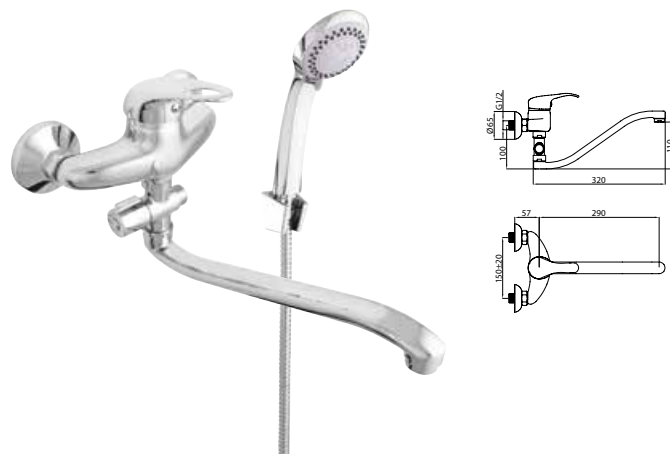

P-12/G STAR

Wall bath faucet with handshower
P2GK01 | P2GKL01 (Lux)*