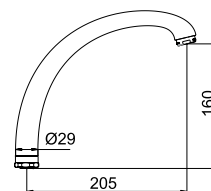

Spout T-33

633029

Ø29, height 160 mm