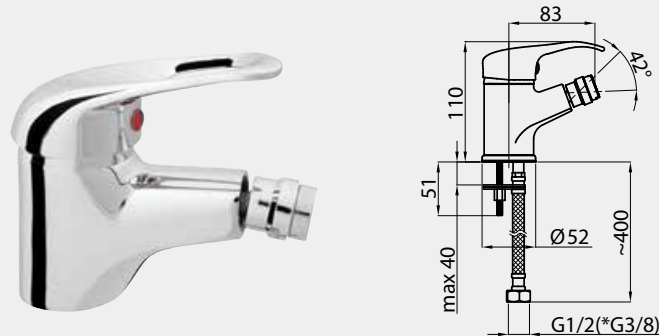

Bidet faucet

1/2-P60002 | 3/8-P60102

Bidet faucet 3/8 with pop-up - P60402

P-19 SHER

Washbasin faucet

1/2-P90002 | 3/8-P90102

P-16 STAR

Bidet faucet