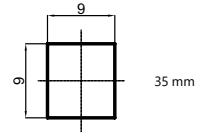

Cartridge 35 mm
SEDAL-RUBINETA
634007

Ceramic cartridge
(with noise reducer)