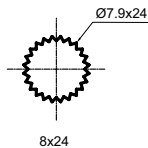

**Cartridge 25 mm
for divertor**
636519

Ceramic cartridge
(with noise reducer)

Valve 3/8"
Ø8x24
664002