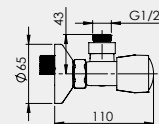

R-5/K GLOBO

Wall bath faucet with handshower
R50K01 | R50KL01 (Lux)*