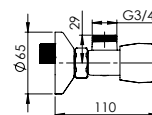

R-5/K GLOBO

Wall bath faucet with handshower
R50K01 | R50KL01 (Lux)*

R-5 GLOBO

Shower faucet R-5 with shower tube
R50062 | R50L62 (Lux)*

*Lux type eccentrics art. 636602, page 171.