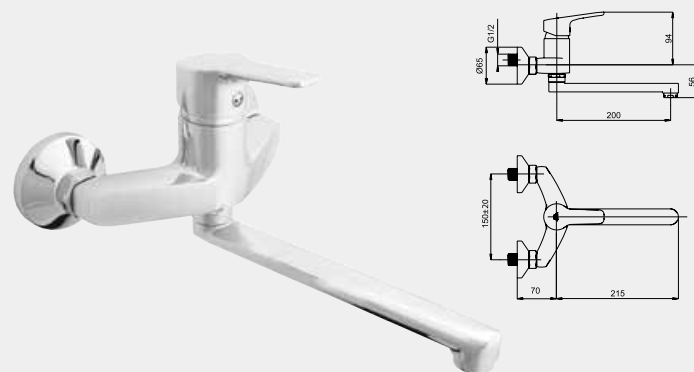

UNO-14

Wall bath faucet

N41001 | N41L01 (Lux)*

*Lux type eccentrics art. 636602, page 171.