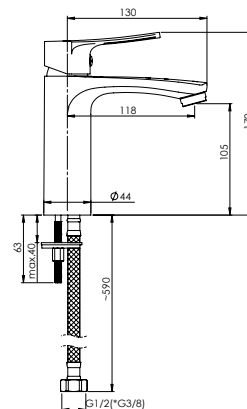

NEW

NICA-11/C

Wall bath faucet with handshower
NI11CK08 | NI11CKL8 (Lux)*

NICA series can be described as a unique and practical one. The combination of fashionable strictness and smooth lines will win any heart, especially those who love light and modern style.

NEW

NICA-18

Washbasin faucet
1/2-NI80008 | 3/8-NI80108

NEW

NICA-18/D

Washbasin faucet
1/2-NID0008 | 3/8-NID0108