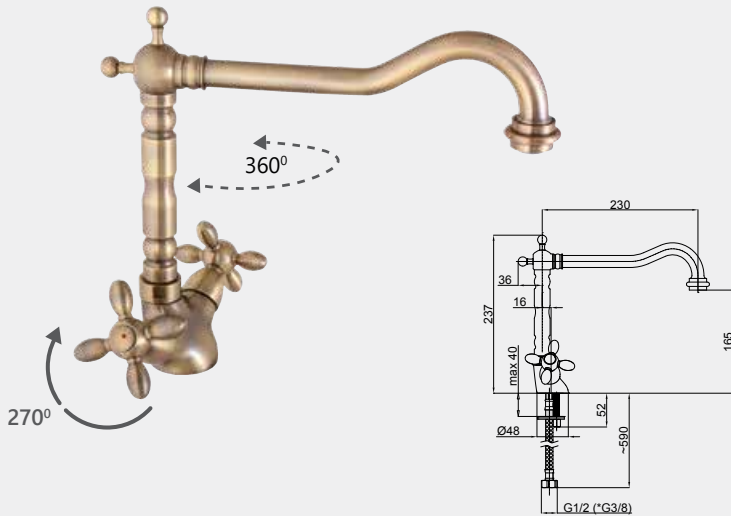

VENEZIA-33

Kitchen faucet

1/2-V8L096 | 3/8-V8L196