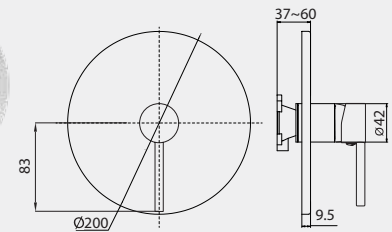

KUBO-1F-ULTRA

Concealed faucet
PM0005