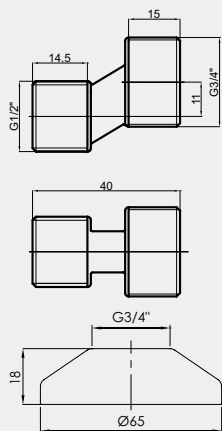

M10xF3/8" stainless steel wire,
EPDM rubber (long nipple)

Length

619041	40 cm
619051	50 cm
619061	60 cm
619071	70 cm
619081	80 cm
619091	90 cm
619101	100 cm
619121	120 cm

Eccentrics

**Eccentric set
with plate**