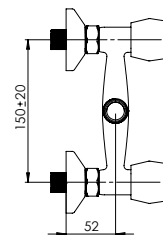

R-5 GLOBO

Shower faucet R-5 with shower tube
R50062 | R50L62 (Lux)*

*Lux type eccentrics art. 636602, page 171.