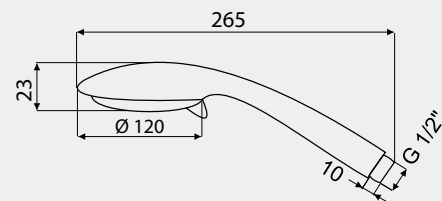

LOTA

622068

Chrome-plated handshower with anti-lime function. 1 function. Diameter 120 mm. Flow rate - 8 l/min or 15,5 l/min without limiter at 3 Bar pressure

NEW