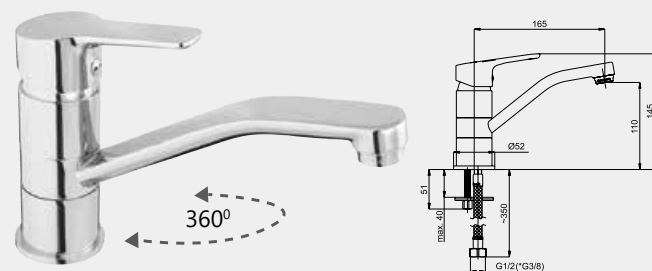

UNO-19

Washbasin faucet

1/2-N90001 | 3/8-N90101