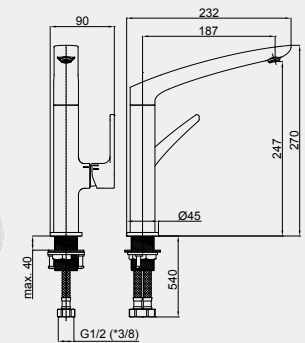

NEW

ULTIMA-50 (WT)

Kitchen faucet

1/2-UL50078 | 3/8-UL50178

Magnetic docking system
spout with two functions
(regular, "rain")

ULTIMA-50

Kitchen faucet

1/2-UL50008 | 3/8-UL50108

Magnetic docking system
spout with two functions
(regular, "rain")

Do you spend plenty of time in the kitchen?
Faucet **ULTIMA** is your irreplaceable assistant,
which helps to change your daily routine into
real pleasure.

NEW

ULTIMA-33

Kitchen faucet

1/2-UL30008 | 3/8-UL30108