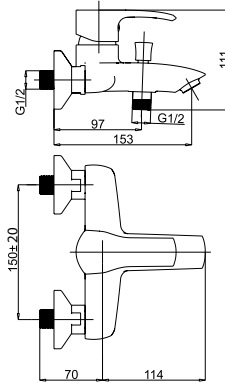

ARTIS-10

Wall bath faucet
540041 | 540L41 (Lux)*