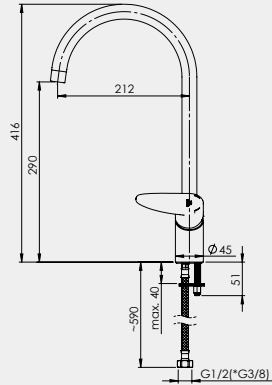

1/2-FL300R8 | 3/8-FL301R8

FLEXY-33 (GR)

Kitchen faucet

1/2-FL300G8 | 3/8-FL301G8

STATIC

STATIC-33 (H)

Kitchen faucet

1/2-A30H08 | 3/8-A30H108