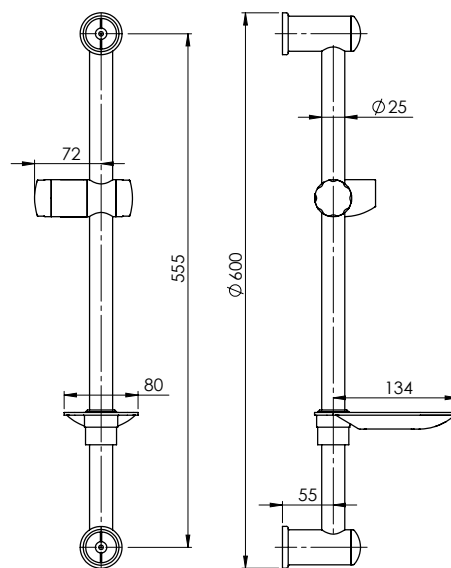

Set OPTIMA-12/C + VARIANTA-DELTA

625104

OPTIMA-12/C

Wall bath faucet

VARIANTA-DELTA

Shower set

624101