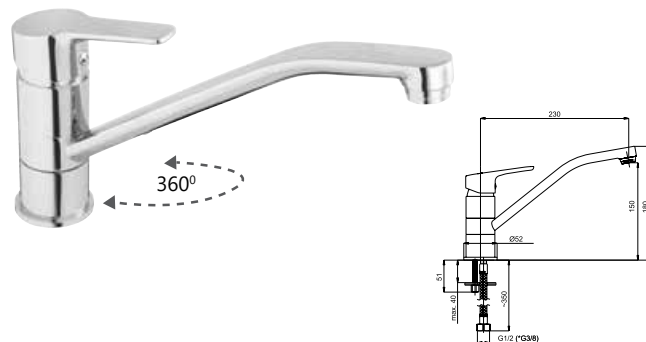

UNO-20

Kitchen faucet

1/2-N00001 | 3/8-N00101

Combination of simplicity and elegance have always been popular. **UNO** faucets will successfully complement modern interior of your bathroom and kitchen.