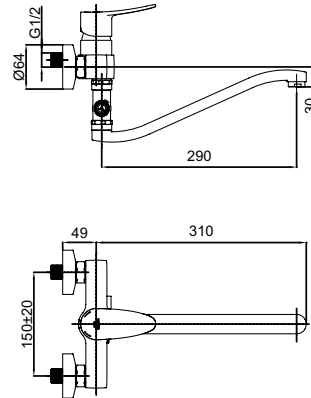

STATIC-12/G

Wall bath faucet with handshower
A2GA08N | A2GL08N (Lux)*

*Lux type eccentrics art. 636602, page 171.