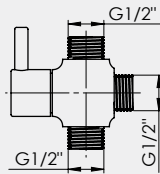

**Diverter for
shower column**

636540

Brass, chrome-plated, 1/2"