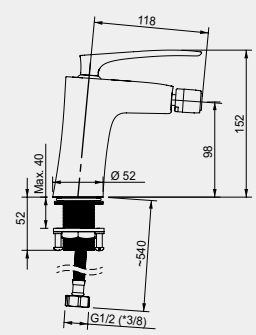

AERO-16

Bidet faucet
1/2-540051 | 3/8-540151
Bidet faucet 3/8 with pop-up - 540451