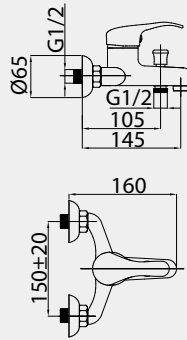

OPTIMA-10/K

Wall bath faucet with handshower
O10K08 | O10KL08 (Lux)*