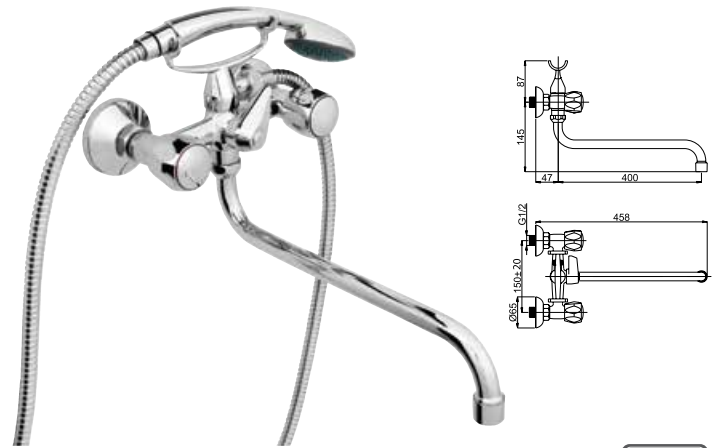

5
YEARS
WARRANTY

R-1 GLOBO (K-40)

Wall bath faucet with handshower
R14K02 | R14KL02 (Lux)*

5
YEARS
WARRANTY

R-1 GLOBO (C) (K)

Wall bath faucet with handshower
R1CK02

R-5 GLOBO

Shower faucet
R50002 | R50L02 (Lux)*