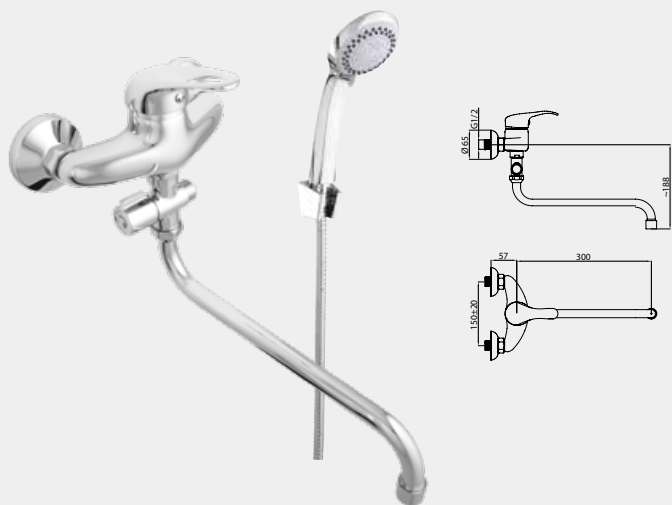

P-12/S STAR

Wall bath faucet with handshower
P2SK01 | P2SKL01 (Lux)*