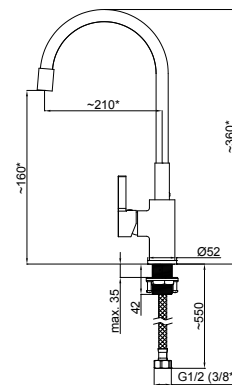

FLEXY-33 (WT)

Kitchen faucet

1/2-FL30078 | 3/8-FL30178