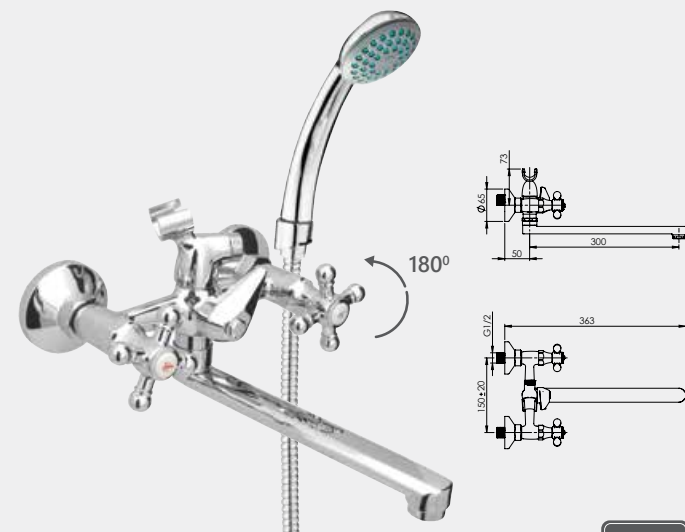

RUBIN CERAMIC

C-8 CROSS

Kitchen faucet

1/2-C8J006 | 3/8-C8J106

1
YEAR
WARRANTY

Full control – this is what users get from traditional two-handled series with ceramic valves. Convenience, simplicity, reliability.

C-1 CROSS (K)

Wall bath faucet with handshower
C1SK06 | C1SKL06 (Lux)*

5
YEARS
WARRANTY

C-1 CROSS (C) (K)

Wall bath faucet with handshower
C1CK06 | C1CKL06 (Lux)*

5
YEARS
WARRANTY

*Lux type eccentrics art. 636602, page 171.