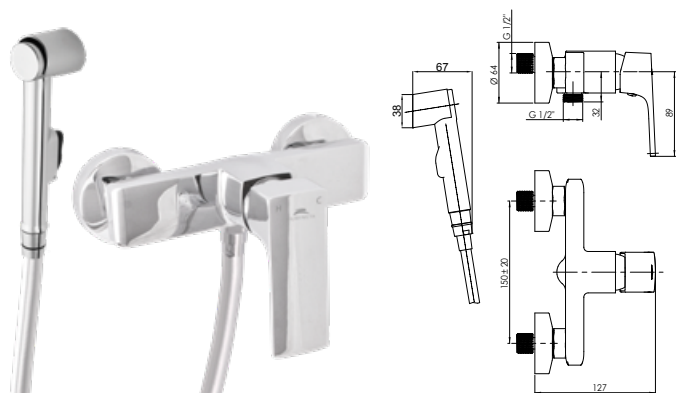

MODENA-18

Washbasin faucet

1/2-MD80008 | 3/8-MD80108

NEW

MODENA-12/B

Shower faucet with bidet head

MD20B08 | MD20BL8 (Lux)*

*Lux type eccentrics art. 636602, page 171.

NEW