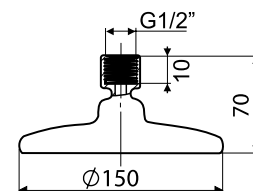

2
YEARS
WARRANTY