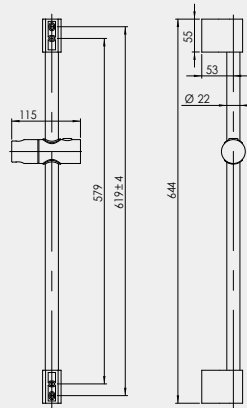

NEW

COMO

621115

Chrome-plated shower rail Ø22 mm

2
YEARS
WARRANTY

NEW