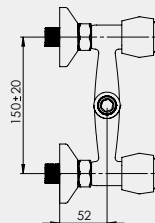

R-5/K GLOBO

Wall bath faucet with handshower
R50K01 | R50KL01 (Lux)*