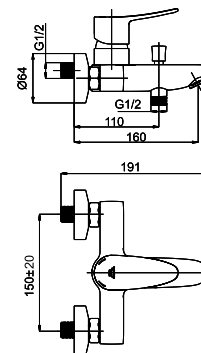

STATIC-10

Wall bath faucet

A10008 | A100L08 (Lux)*