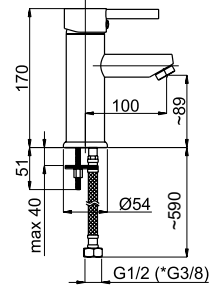

ULTRA-18

Washbasin faucet

1/2-U80008 | 3/8-U80108