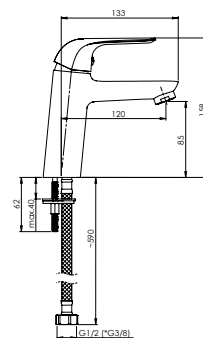

LIMA-18

Washbasin faucet

1/2-LI80008 | 3/8-LI80108

Thin oval lines represent **LIMA** series. Modern and at the same time laconic design will bring harmony to your elegant interior.

5
YEARS
WARRANTY

100%
TESTED

HIGH
QUALITY
BRASS

LOW NOISE

FLIESSER
60 cm
Germany

NEOPERL
Germany

CITEC CERAMIC
35