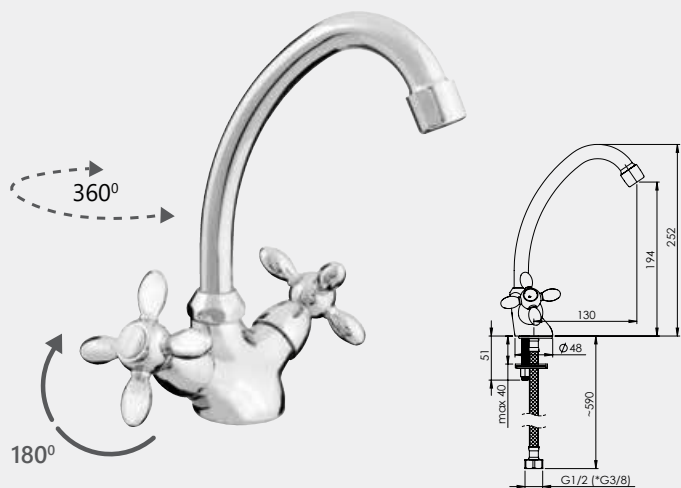

MILANO

MILANO-8 (Lux)

Kitchen faucet

1/2-M8T006 | 3/8-M8T106

Timeless classics for comfort and reliability lovers.

MILANO-8

Kitchen faucet

1/2-M8J006 | 3/8-M8J106