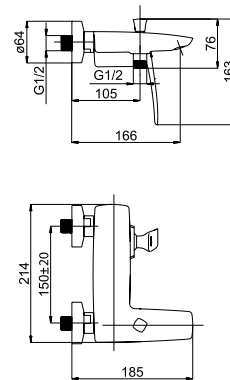

AERO-18

Washbasin faucet
1/2-540033 | 3/8-540133
Washbasin faucet 3/8 with pop-up - 540433