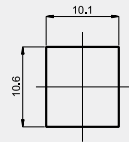

Handle
MEDIC
631015

Metal