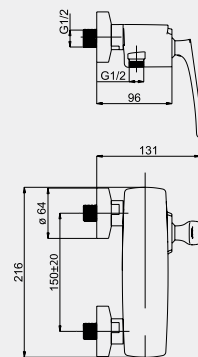

*Lux type eccentrics art. 636602, page 171.