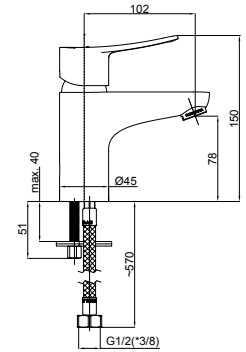

STATIC-18

Washbasin faucet

1/2-A80008 | 3/8-A80108

Washbasin faucet 3/8 with pop-up - A80408