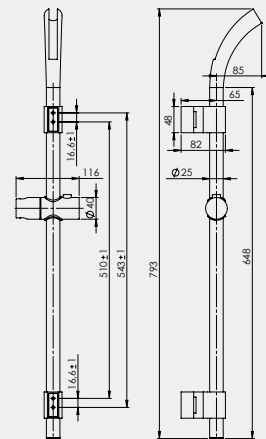

2
YEARS
WARRANTY

NEW

1.

2.

AMADEO

624027

Set:

- Chrome-plated shower rail Ø25 mm AMADEO
- Handshower DORA (Ø100 mm, 5 functions)
- Silver PVC shower hose 150 cm