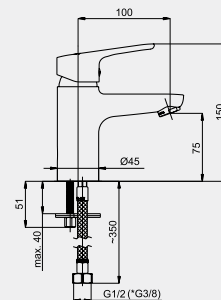

UNO-18 (WT)

Washbasin faucet

1/2-N80071 | 3/8-N80171

Washbasin faucet 3/8 with pop-up - N80471