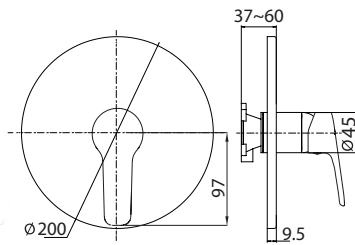

KUBO-1F-UNO

Concealed faucet
PM0001