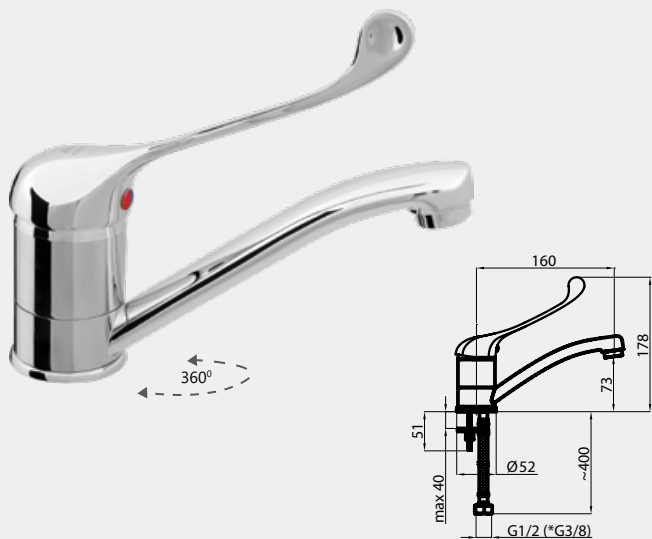

P-19 MEDIC

Washbasin faucet

1/2-P90005 | 3/8-P90105