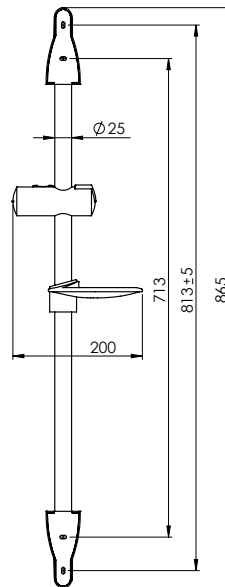

SET STATIC & ACCORD-AQUA-PVC

625003 | 625023 (Lux)*

STATIC-10

Wall bath faucet
A10008

STATIC-18

Washbasin faucet
A80008

ACCORD-AQUA-PVC

Shower set
624025