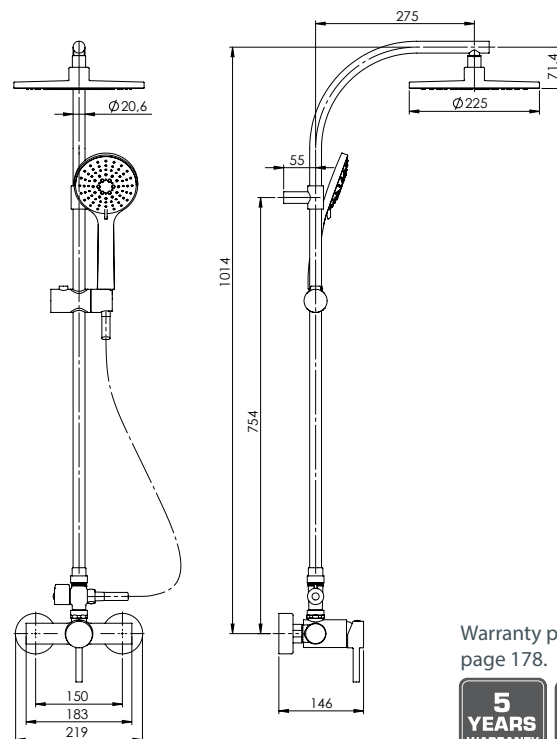

DINA + ULTRA-15

625027 | 625031 (Lux)*

Shower column DINA and faucet ULTRA-15 – for those who are looking for an exceptional and economical option for their home. Elegant curved lines will create a sense of luxury and comfort

Set:

- Stainless steel shower column DINA
- Faucet ULTRA-15
- Shower head DINA (Ø225 mm)
- Handshower DORA (Ø110 mm, 5 functions)
- 150 cm stainless steel shower hose
- Ceramic diverter

Warranty periods -
page 178.

5
YEARS
WARRANTY

2
YEARS
WARRANTY

*Lux type eccentrics art. 636602, page 171.