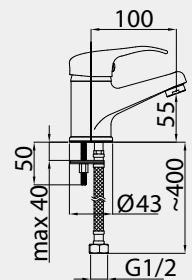

OPTIMA-18

Washbasin faucet
1/2-O80008 | 3/8-O80108
Washbasin faucet 3/8 with pop-up - O80408