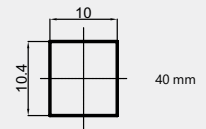

Ceramic cartridge
(with noise reducer)