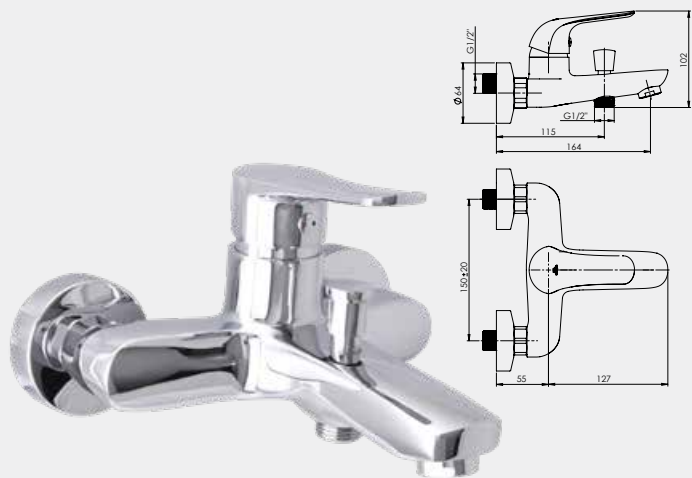

NEW

NICA-10

Wall bath faucet
NI10008 | NI10L08 (Lux)*

NEW