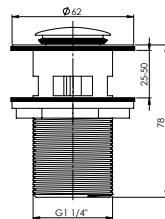

**Pop-up waste
CLICK-CLACK
1 1/4" brass**
710015