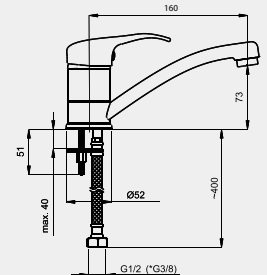

P-19 STAR

Washbasin faucet

1/2-P90001 | 3/8-P90101