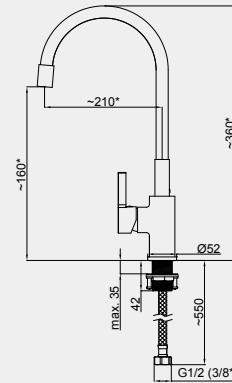

FLEXY-33 (GR)

Kitchen faucet

1/2-FL300G8 | 3/8-FL301G8