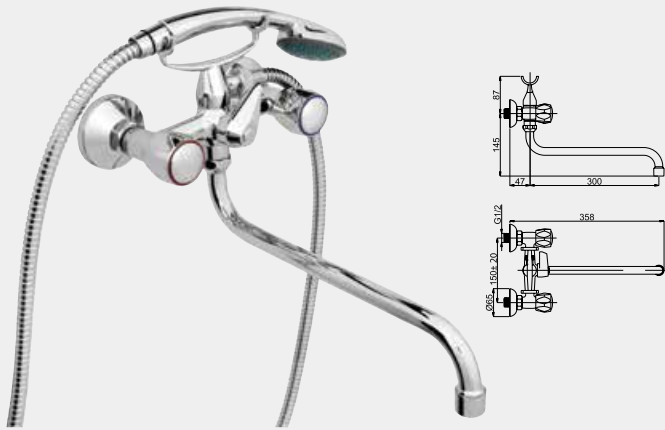

5
YEARS
WARRANTY

R-1 GLOBO (K)

Wall bath faucet with handshower
R1SK02 | R1SKL02 (Lux)*