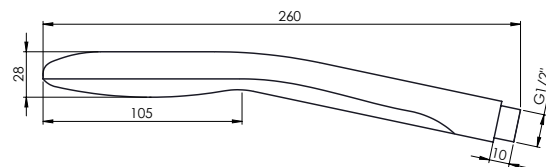

DOVE

622074

Chrome-plated handshower with anti-lime function. 1 function. Diameter 105 mm. Flow rate - 17 l/min at 3 Bar pressure

NEW