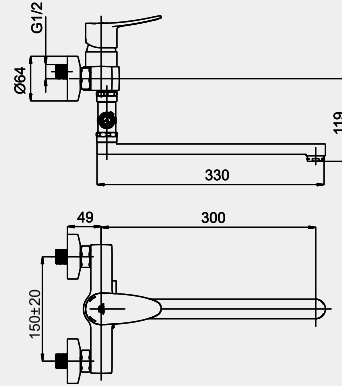

STATIC-12/C

Wall bath faucet with handshower
A2CA08N | A2CL08N (Lux)*