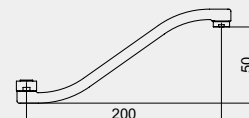

633009

Length 400 mm

Spout G

633012

Length 200 mm,
height 50 mm

Spout G

633014

Length 300 mm,
height 110 mm