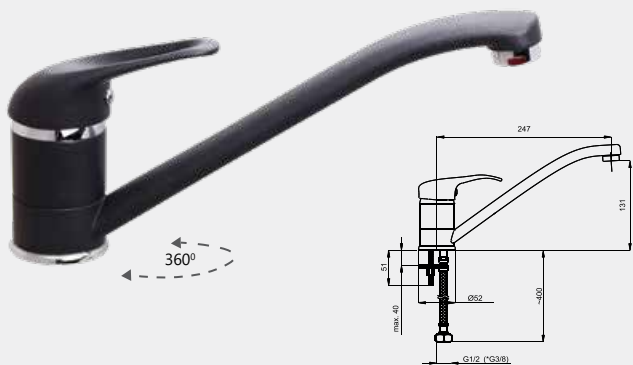

1/2-P33061 | 3/8-P33161

P-15 STAR

Shower faucet

P50801 | P50L01 (Lux)*

*Lux type eccentrics art. 636602, page 171.

P-20 STAR (BK)

Kitchen faucet

1/2-P00061 | 3/8-P00161