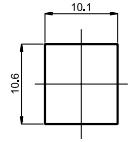

Handle
STAR
631011

Metal