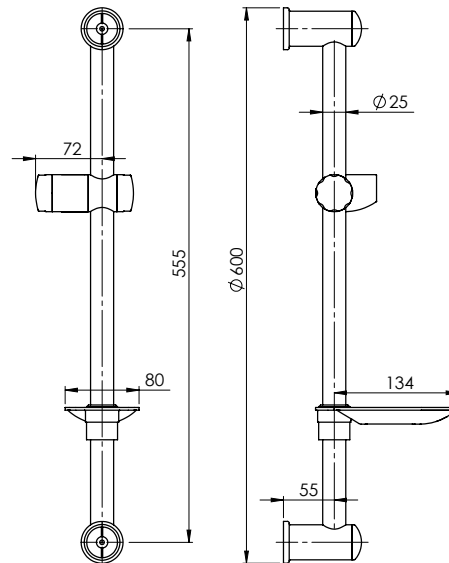

UNO-10 + UNO-18 + VARIANTA-DELTA SET

625025 | 625110 (Lux)*

UNO-10

Wall bath faucet
N10001

UNO-18

Washbasin faucet
N80001

VARIANTA-DELTA

Shower set
624101