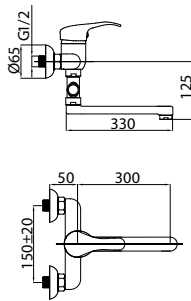

OPTIMA-12/K

Shower faucet with handshower
O20K08 | O20KL08 (Lux)*