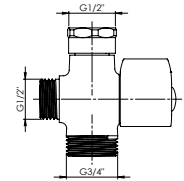

Diverter 1/2"
(Ceramic)

636507

Brass, chrome-plated, 1/2"