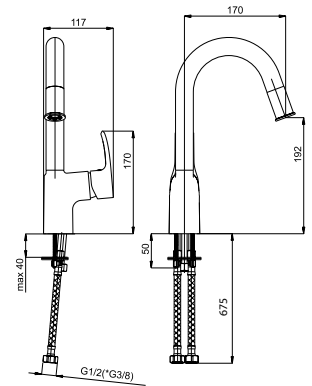

Wall bath faucet with handshower

M1CK06 | M1CKL06 (Lux)*

ARTIS

Combining all necessary components of an ideal faucet: beauty, convenience and economy. Make your home even more stylish with **ARTIS** faucets.