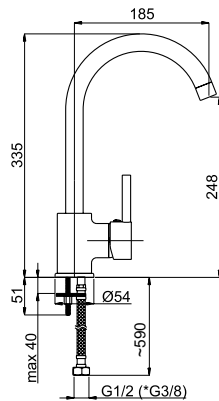

ULTRA-33 (ST)

Kitchen faucet

1/2-U30058 | 3/8-U30158