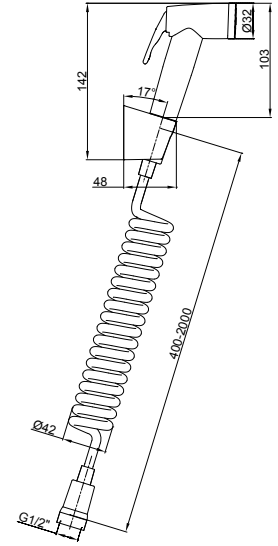

2
YEARS
WARRANTY

- perfect in compact spaces
- suitable for home, garden, garage

**FOR YOUR
GARDEN**

**FOR WELLINGTON
BOOTS CLEANING**

**FOR GARDEN
GOODIES**

**FOR TOYS AND SPORTS
INVENTORY**

**FOR YOUR GARAGE,
GARDEN AND HOME**

**FOR YOUR
HOME**

**FOR CHILDREN'S
HYGIENE**

FOR CLEANING

FOR PET HYGIENE

**FOR PERSONAL
HYGIENE**