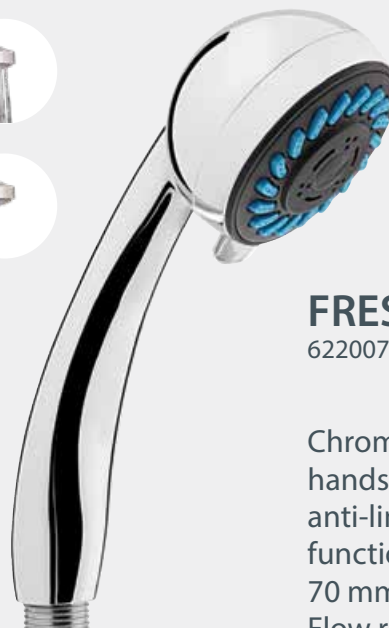

2
YEARS
WARRANTY

DELTA

622045

Chrome-plated handshower with anti-lime function. 3 functions. Diameter 70 mm.

Flow rate - 9,2 l/min at 3 Bar pressure

2
YEARS
WARRANTY

OPTIMA

622003

Chrome-plated handshower with anti-lime function. 8 functions. Diameter 86 mm.

Flow rate - 8 l/min at 3 Bar pressure

2
YEARS
WARRANTY

SWEET

622008

Chrome-plated handshower with anti-lime function. 1 function. Diameter 70 mm.

Flow rate - 15 l/min at 3 Bar pressure

2
YEARS
WARRANTY

FRESH

622007

Chrome-plated handshower with anti-lime function. 2 functions. Diameter 70 mm.

Flow rate - 17 l/min at 3 Bar pressure

2
YEARS
WARRANTY

KOBRA

622005

Chrome-plated handshower with anti-lime function. 1 function. Diameter 66 mm.

Flow rate - 15 l/min at 3 Bar pressure

FRESH-TOP

622135

Chrome-plated shower head with anti-lime function. 2 functions. Diameter 60 mm.