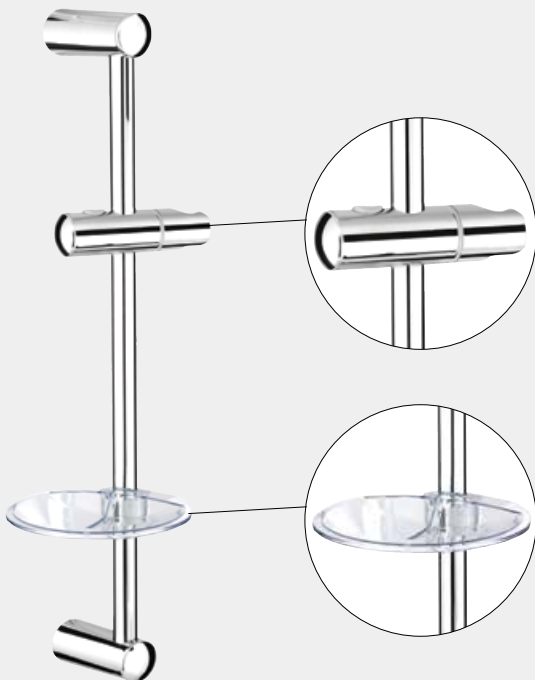

621020

Chrome-plated shower rail Ø18 mm

2
YEARS
WARRANTY

NEW

VIKO

621021

Chrome-plated shower rail $\varnothing 22$ mm

2
YEARS
WARRANTY

ACCORD

621001

Chrome-plated shower rail $\varnothing 25$ mm

2
YEARS
WARRANTY

BORA

621002

Chrome-plated shower rail $\varnothing 25$ mm

PRACTIC

621009

Chrome-plated shower rail $\varnothing 18$ mm

VARIANTA

621010

Polished shower rail Ø25 mm

Shower tube

621998

Stainless steel shower pipe with shower head, connection 3/4" (can be used with R-5 faucet)