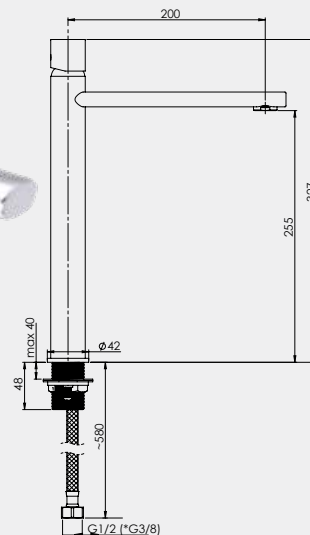

ETNA

NEW

ETNA-18

Washbasin faucet

1/2-ET80008 | 3/8-ET80108

The washbasin faucets **ETNA** stand out not only for their high quality but also for the innovative design solutions – the slim and sleek faucet's body adds a touch of modern elegance. A unique faucet's handle serves like a perfect finishing accent that aesthetically blends with the faucet's body.

5 years warranty for faucet's body and cartridge; 2 years warranty for black and white coatings.

NEW

ETNA-18/D

Washbasin faucet

1/2-ETD0008 | 3/8-ETD0108