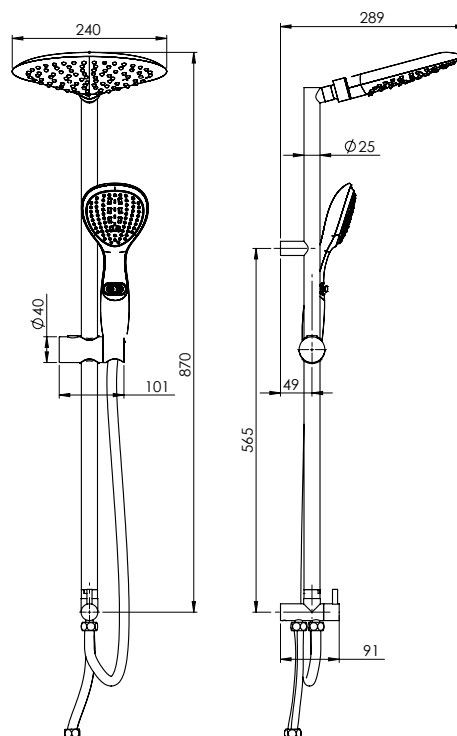

ANETA

624134

Shower column set ANETA with a durable brass column and 5 years warranty. The shower column has a robust and stable design. Handshower is functional with distinctive design, shower head is comfortable and easy to control

Set*:

- Brass shower column ANETA with a 5 years warranty
- 150 cm stainless steel shower hose
- 80 cm stainless steel double shower hose
- Shower head ANETA (245 x 190 mm)
- Handshower ANETA (93 x 250 mm)

* the faucet is not included in the shower column ANETA set.