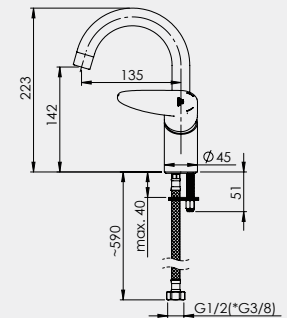

STATIC-33 (S)

Washbasin faucet

1/2-A30S08 | 3/8-A30S108