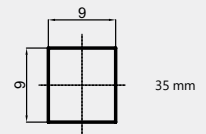

Ceramic cartridge
(with noise reducer)

**Cartridge 40 mm
CITEC-RUBINETA**
634031

Ceramic cartridge
(with noise reducer)

**Cartridge 35 mm
CITEC-RUBINETA**
634029
156

Ceramic cartridge
(with noise reducer)