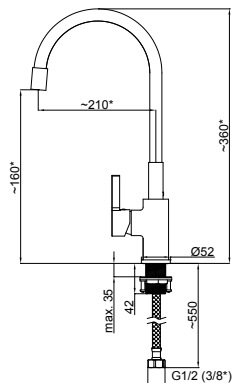

FLEXY-33 (BK)

Kitchen faucet

1/2-FL30068 | 3/8-FL30168

FLEXY-33 (WT)

Kitchen faucet

1/2-FL30078 | 3/8-FL30178

FLEXY-33 (RD)

Kitchen faucet