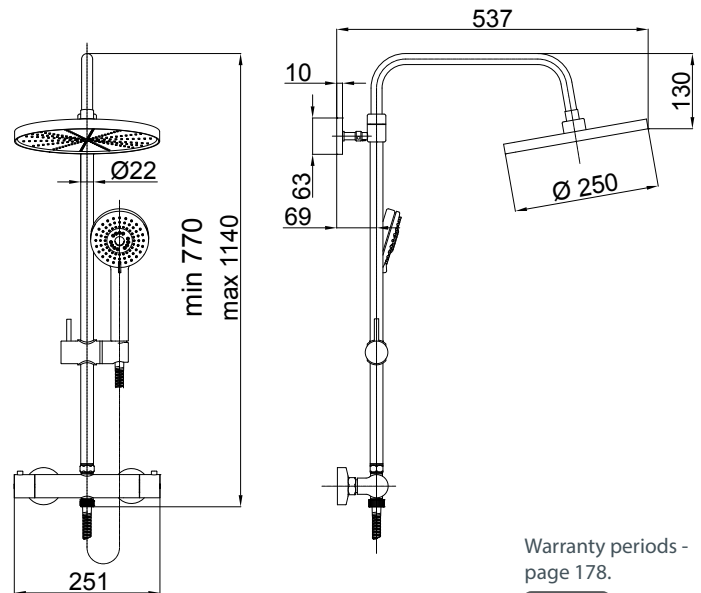

RIVER + THERMO-15

625006 | 625013 (Lux)*

Set:

- Stainless steel shower column RIVER
- Faucet THERMO-15
- Handshower AIRFORCE (Ø100 mm, 3 functions)
- Shower head RIVER (Ø250 mm)
- 150 cm stainless steel shower hose
- Ceramic diverter

Warranty periods -
page 178.