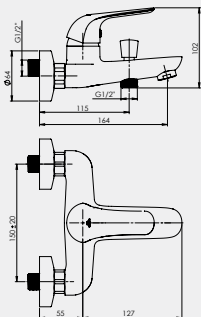

100%
TESTED

HIGH
QUALITY
BRASS

LOW NOISE

FLIESSER
60 cm
Germany

NEOPERL
Germany

CITEC CERAMIC
35

NEW**LIMA-10**

Wall bath faucet