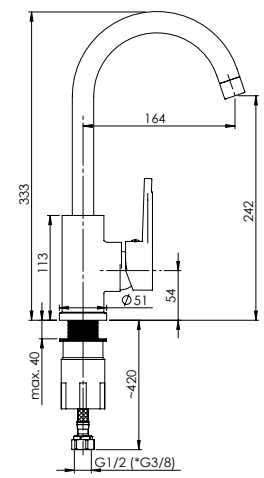

AXE-33

Kitchen faucet

1/2-AX30008 | 3/8-AX30108

Faucets **AXE-33** with a stone-mass and chrome coating - a stylish, ergonomic, water saving solution for the kitchen!
In addition, **AXE** stands out for its excellent price-performance ratio.
5 years warranty for faucet's body and cartridge;
2 years warranty for colourful coatings.

5 YEARS WARRANTY	100% TESTED	HIGH QUALITY BRASS	LOW NOISE	EASY FIX
35 CERAMIC	SPIDER	45 cm