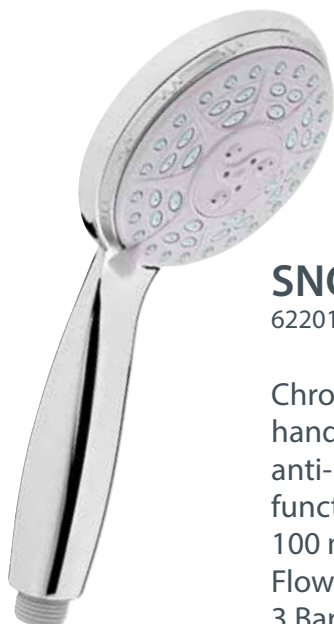

2
YEARS
WARRANTY

SLIM

622B39

Chrome-plated handshower with anti-lime function. 3 functions. Diameter 92 mm. Flow rate -14 l/min, at 3 Bar pressure

2
YEARS
WARRANTY

SNOW

622013

Chrome-plated handshower with anti-lime function. 4 functions. Diameter 100 mm. Flow rate - 12 l/min at 3 Bar pressure

2
YEARS
WARRANTY

AQUA

622030

Chrome-plated handshower with anti-lime function. 5 functions. Diameter 90 mm. Function AQUAPAUSE (possibility of temporary water shutoff). Flow rate - 8.5 l/min at 3 Bar pressure