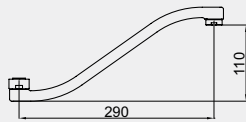

633009

Length 400 mm

Spout G

633012

Length 200 mm,
height 50 mm

Spout G

633014

Length 300 mm,
height 110 mm