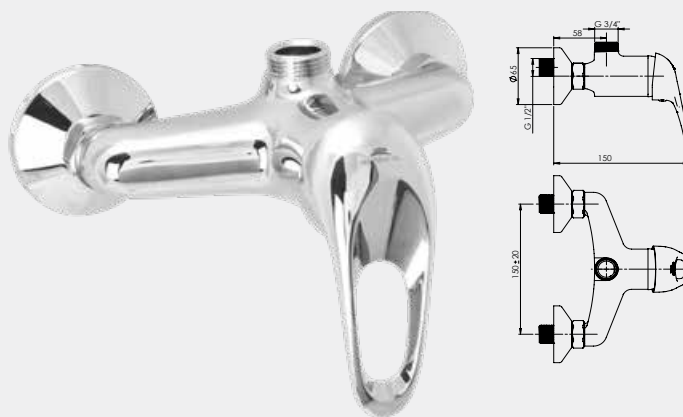

P-15 STAR

Shower faucet

P50801 | P50L01 (Lux)*

*Lux type eccentrics art. 636602, page 171.