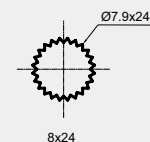

Valve 1/2" CROSS
Ø8x24
664006

Valve 1/2"
7x7
664021

Valve 1/2"
CROSS 7x7
664026

Valve 3/8"
7x7
664022
158

Valve 1/2"
CERAMIC CROSS
Ø8x24, 180°
664012

Ceramic Valve

Valve 1/2"
CERAMIC CROSS
7x7, 180°
 664028