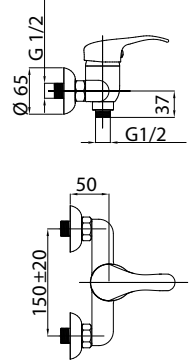

OPTIMA-12/K

Shower faucet with handshower
O20K08 | O20KL08 (Lux)*