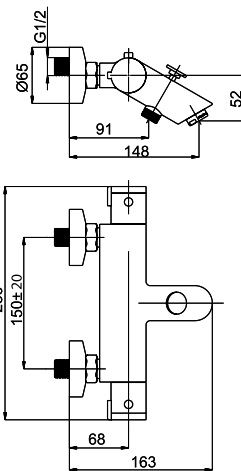

THERMO-10/K

Wall bath faucet with handshower
H10L08 | H10LL08 (Lux)*