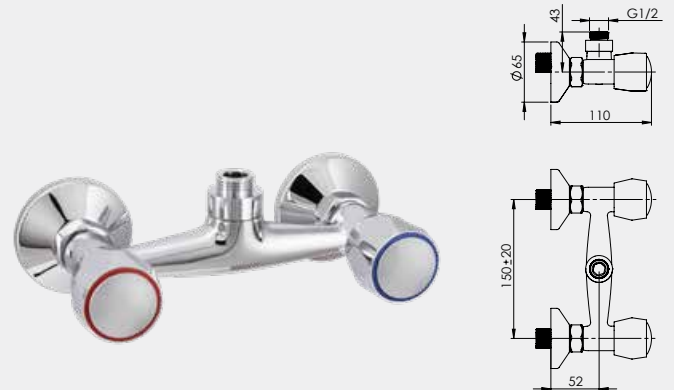

5
YEARS
WARRANTY

R-1 GLOBO (K-40)

Wall bath faucet with handshower
R14K02 | R14KL02 (Lux)*

5
YEARS
WARRANTY

R-1 GLOBO (C) (K)

Wall bath faucet with handshower
R1CK02

R-5 GLOBO

Shower faucet
R50002 | R50L02 (Lux)*