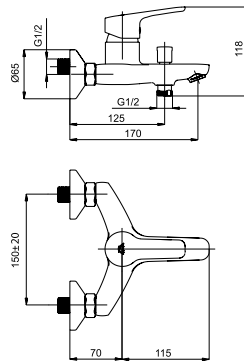

UNO-10/K

Wall bath faucet with handshower
N10D01 | N10L01 (Lux)*

*Lux type eccentrics art. 636602, page 171.