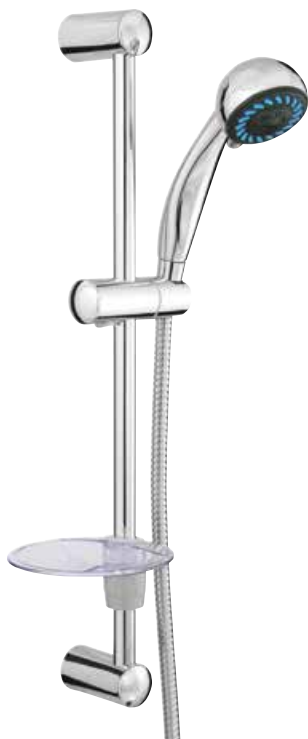

Warranty periods -
page 178.

RIVER

624125

Set:

- Stainless steel shower column RIVER
- Handshower AIRFORCE (Ø100 mm, 3 functions)
- Shower head RIVER (Ø250 mm)
- 150 cm stainless steel shower hose
- Ceramic diverter

2
YEARS
WARRANTY

NEW

1.

2.

AMADEO

624027

Set:

- Chrome-plated shower rail Ø25 mm AMADEO
- Handshower DORA (Ø100 mm, 5 functions)
- Silver PVC shower hose 150 cm

2
YEARS
WARRANTY

PRACTIC-FRESH

624023

Set:

- Chrome-plated shower rail Ø19 mm PRACTIC
- Handshower FRESH (Ø70 mm, 2 functions)
- Stainless steel shower hose 150 cm Con/Imp

2
YEARS
WARRANTY

ACCORD-AQUA

624025

Set:

- Chrome-plated shower rail Ø25 mm ACCORD
- Handshower AQUA (Ø90 mm, 5 functions)
- Silver PVC shower hose 150 cm

2
YEARS
WARRANTY

VARIANTA-DELTA

624101

Set:

- Polished shower rail Ø25 mm VARIANTA
- Handshower DELTA (Ø70 mm, 3 functions)
- Stainless steel shower hose 150 cm Con/Imp