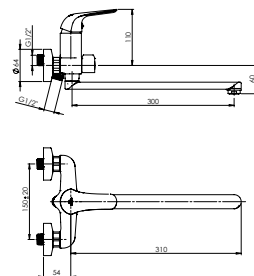

NEW

LIMA-10

Wall bath faucet

LI10008 | LI10L08 (Lux)*

NEW

LIMA-11/C

Wall bath faucet with handshower

LI11CK08 | LI11CKL8 (Lux)*

NEW

LIMA-10/K

Wall bath faucet

LI10K08 | LI10KL08 (Lux)*

NEW

LIMA-12/K

Shower faucet with handshower

LI20K08 | LI20KL08 (Lux)*

*Lux type eccentrics art. 636602, page 171.