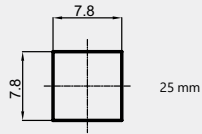

**Cartridge 25 mm
for divertor**
636519

Ceramic cartridge
(with noise reducer)