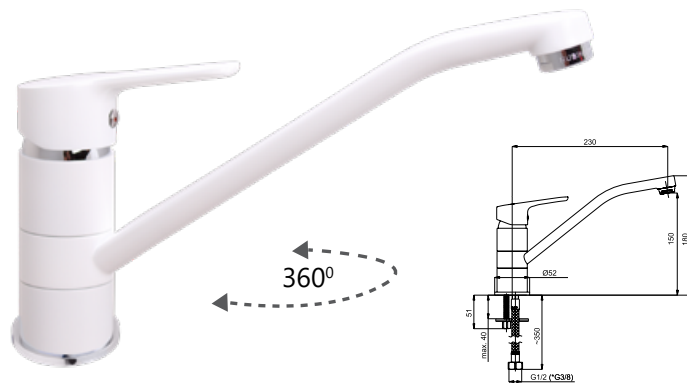

UNO WHITE

UNO-20 (WT)

Kitchen faucet

1/2-N00071 | 3/8 N00171

Combination of simplicity and elegance have always been popular. **UNO** faucets will successfully complement modern interior of your bathroom and kitchen.
5 years warranty for faucet's body and cartridge;
2 years warranty for white coating.