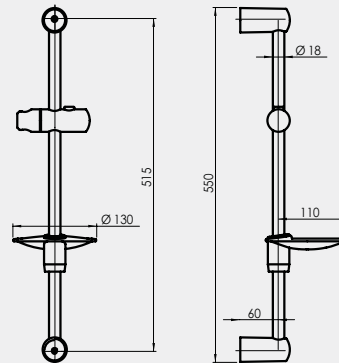

PRACTIC

621009

Chrome-plated shower rail $\varnothing 18$ mm