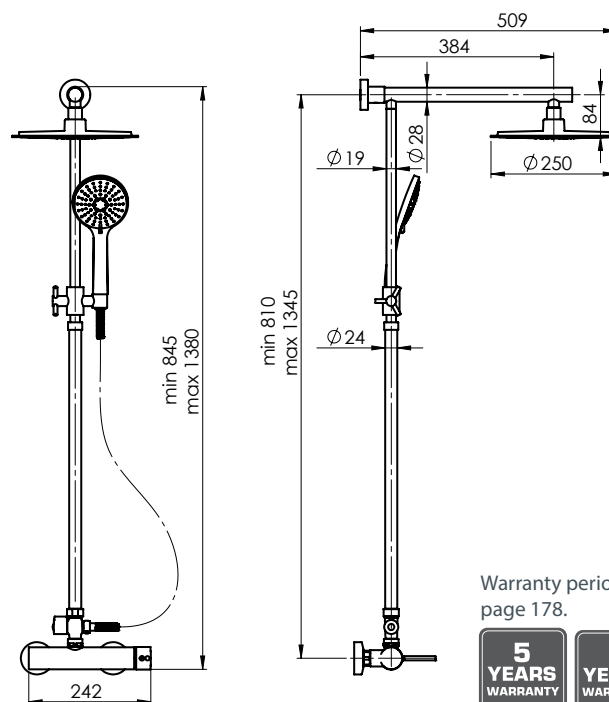

ETNA + ULTRA-15/D

625029 | 625117 (Lux)*

Set:

- Stainless steel shower column ETNA
- Faucet ULTRA-15/D
- Handshower DORA (Ø110 mm, 5 functions)
- Shower head ETNA (Ø250 mm)
- 150 cm stainless steel shower hose
- Ceramic diverter

Warranty periods -
page 178.

5
YEARS
WARRANTY

2
YEARS
WARRANTY