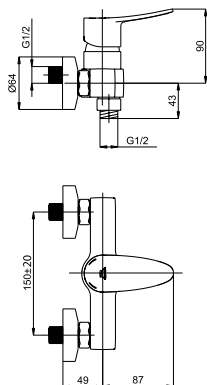

STATIC-12/K

Shower faucet with handshower

A20A08N | A20L08N (Lux)*