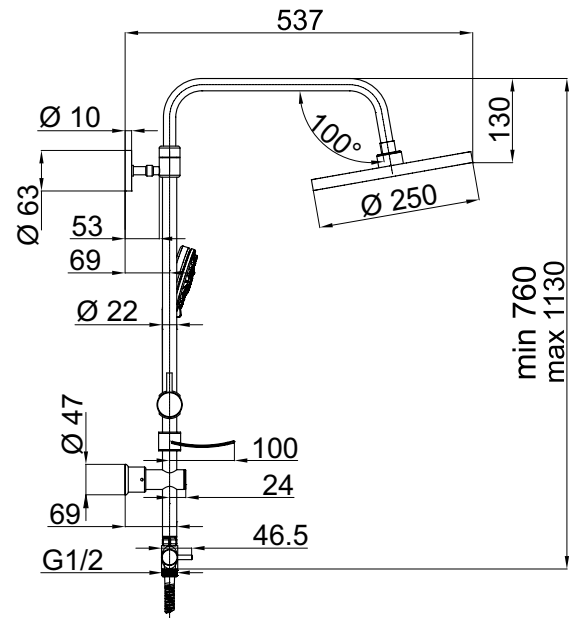

2
YEARS
WARRANTY

NEW

1.

2.

AMADEO

624027

Set:

- Chrome-plated shower rail Ø25 mm AMADEO
- Handshower DORA (Ø100 mm, 5 functions)
- Silver PVC shower hose 150 cm