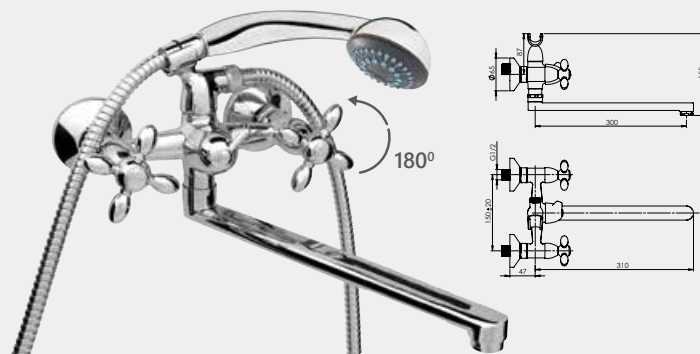

MILANO-1 (K)

Wall bath faucet with handshower

M1SK06 | M1SKL06 (Lux)*

MILANO-1 (K) (C-20)

Wall bath faucet with handshower

M11K06 | M11KL06 (Lux)*

*Lux type eccentrics art. 636602, page 171.

MILANO-1 (K) (C)

Wall bath faucet with handshower

M1CK06 | M1CKL06 (Lux)*

ARTIS

Combining all necessary components of an ideal faucet: beauty, convenience and economy. Make your home even more stylish with **ARTIS** faucets.