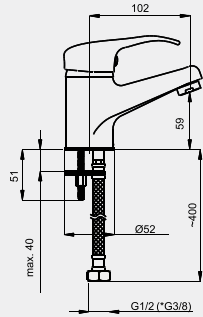

P-18 STAR

Washbasin faucet

1/2-P80001 | 3/8-P80101

Washbasin faucet 3/8 with pop-up - P80401