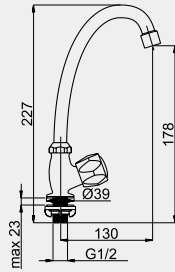

R-6 ECO

Faucet for cold water
R66001