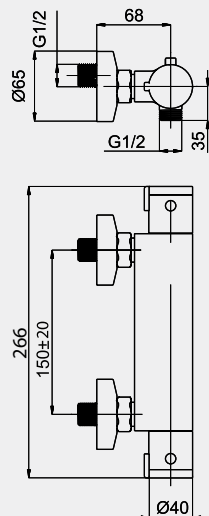

NEW

THERMO-12/K Square

Shower faucet with handshower
H2S0L08 | H2S0LL08 (Lux)*

NEW

THERMO-12 Square

Shower faucet
H2S0008 | H2S00L08 (Lux)*

*Lux type eccentrics art. 636602, page 171.

THERMO-12/K