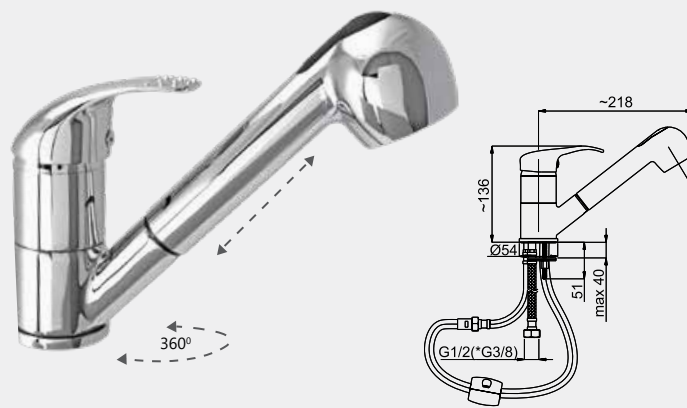

P-21 SHER

Kitchen faucet

1/2-P21002 | 3/8-P21102