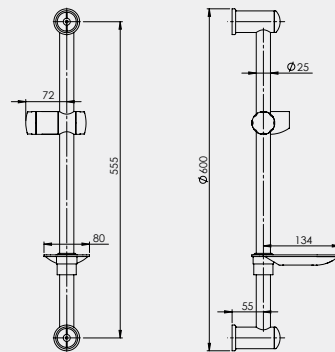

VARIANTA

621010

Polished shower rail Ø25 mm