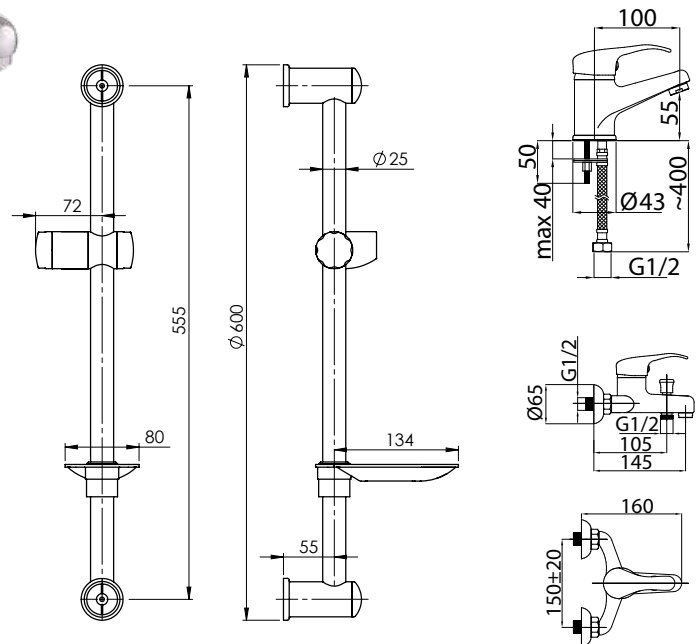

Set OPTIMA-10 + OPTIMA-18 + VARIANTA-DELTA

625105 | 625107 (Lux)*

OPTIMA-10

Wall bath faucet

OPTIMA-18

Washbasin faucet

O80008

VARIANTA-DELTA

Shower set

624101