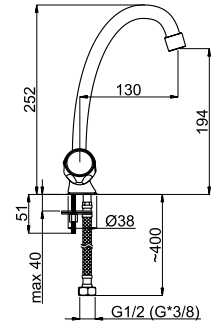

100%
TESTED

SPIDER

40cm

R-6 ECO

Faucet for cold water
R66001

R-8 GLOBO

Kitchen faucet
1/2-R8J002 | 3/8-R8J102

R-9 ECO