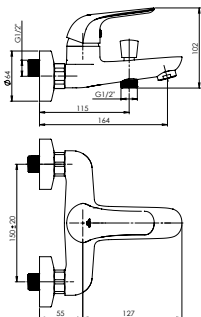

LIMA-11/C

Wall bath faucet with handshower

LI11CK08 | LI11CKL8 (Lux)*

NEW

LIMA-10/K

Wall bath faucet

LI10K08 | LI10KL08 (Lux)*

NEW