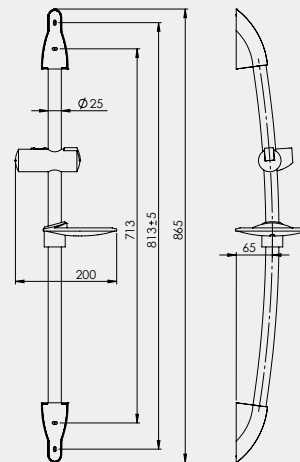

621020

Chrome-plated shower rail Ø18 mm

2
YEARS
WARRANTY

NEW

VIKO

621021

Chrome-plated shower rail $\varnothing 22$ mm

2
YEARS
WARRANTY