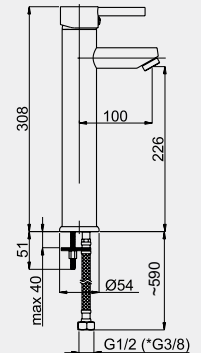

ULTRA-18

Washbasin faucet

1/2-U80008 | 3/8-U80108

ULTRA-37

Kitchen faucet

1/2-U70008 | 3/8-U70108

ULTRA-18/D

Washbasin faucet