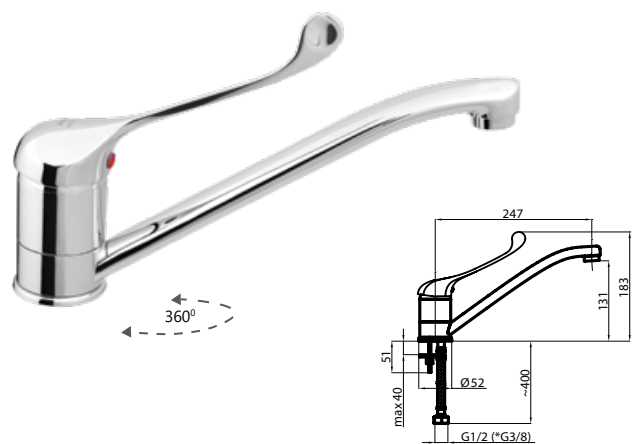

P-20 MEDIC

Kitchen faucet

1/2-P00005 | 3/8-P00105