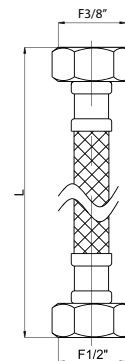

Length
610020	20 cm
610030	30 cm
610040	40 cm
610050	50 cm
610060	60 cm
610070	70 cm
610080	80 cm
610090	90 cm
610100	100 cm
610120	120 cm
610150	150 cm
610170	170 cm
610180	180 cm
610200	200 cm
610250	250 cm
610300	300 cm