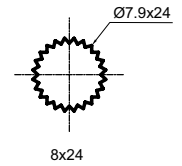

Valve 3/8"
Ø8x24
664002