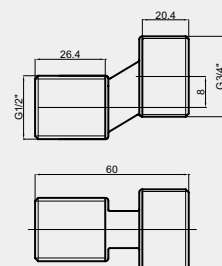

Eccentric (Lux)

636602

1/2" x 3/4"
Strengthened