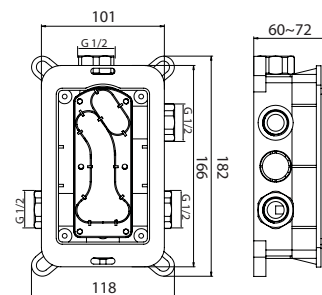

KUBO-2F

Concealed faucet box
PM0014