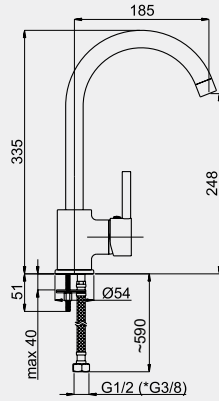

ULTRA-33

Kitchen faucet

1/2-U30008 | 3/8-U30108