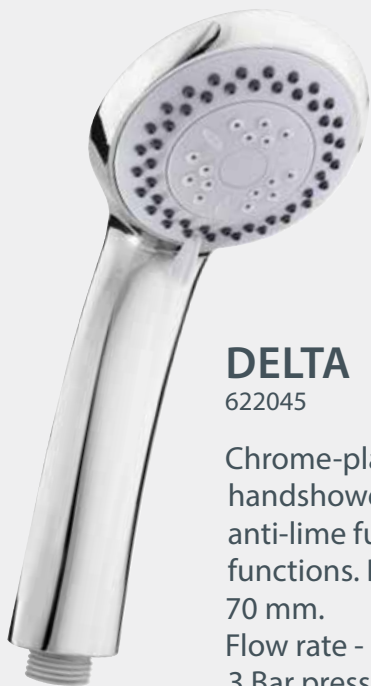

2
YEARS
WARRANTY

SLIM

622B39

Chrome-plated handshower with anti-lime function. 3 functions. Diameter 92 mm. Flow rate -14 l/min, at 3 Bar pressure

2
YEARS
WARRANTY

SNOW

622013

Chrome-plated handshower with anti-lime function. 4 functions. Diameter 100 mm. Flow rate - 12 l/min at 3 Bar pressure

2
YEARS
WARRANTY

AQUA

622030

Chrome-plated handshower with anti-lime function. 5 functions. Diameter 90 mm. Function AQUAPAUSE (possibility of temporary water shutoff). Flow rate - 8.5 l/min at 3 Bar pressure

2
YEARS
WARRANTY

DELTA

622045

Chrome-plated handshower with anti-lime function. 3 functions. Diameter 70 mm.

Flow rate - 9,2 l/min at 3 Bar pressure

2
YEARS
WARRANTY

OPTIMA

622003

Chrome-plated handshower with anti-lime function. 8 functions. Diameter 86 mm.

Flow rate - 8 l/min at 3 Bar pressure

2
YEARS
WARRANTY

SWEET

622008

Chrome-plated handshower with anti-lime function. 1 function. Diameter 70 mm.