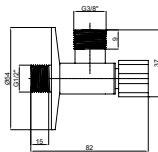

Ceramic Valve

Angle valve
1/2"x1/2"
 662011

Completed with decorative plate

Angle valve
1/2"x3/8"
 662021

Completed with decorative plate

Angle valve 1/2"x3/4"
 662012

Completed with decorative plate

Decorative plate