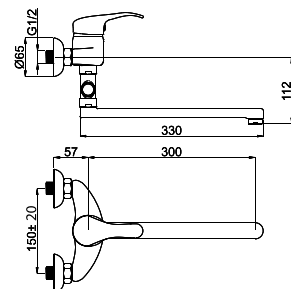

PRINCE + PRACTIC-FRESH SET

625001

P-12/C STAR

Wall bath faucet

PRACTIC-FRESH

Shower set

624023