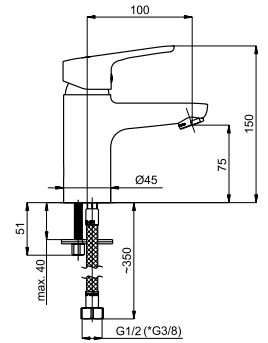

UNO-18

Washbasin faucet
1/2-N80001 | 3/8-N80101
Washbasin faucet 3/8 with pop-up - N80401