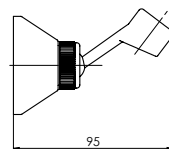

DUPLEX

623001

Chrome-plated,
adjustable