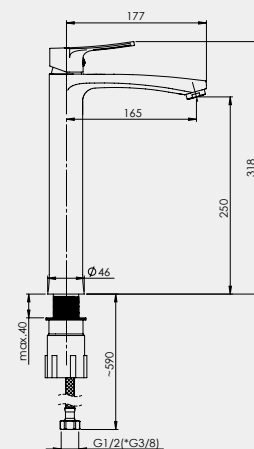

NICA-18

Washbasin faucet
1/2-NI80008 | 3/8-NI80108

NEW

NICA-18/D

Washbasin faucet
1/2-NID0008 | 3/8-NID0108