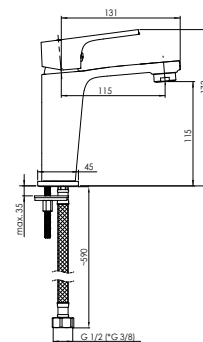

NEW

MODENA-33

Kitchen faucet

1/2-MD30008 | 3/8-MD30108

NEW

MODENA-18

Washbasin faucet

1/2-MD80008 | 3/8-MD80108

NEW

MODENA-12/B

Shower faucet with bidet head

MD20B08 | MD20BL8 (Lux)*

*Lux type eccentrics art. 636602, page 171.

NEW

MODENA-18/D

Washbasin faucet

1/2-MDD0008 | 3/8-MDD0108