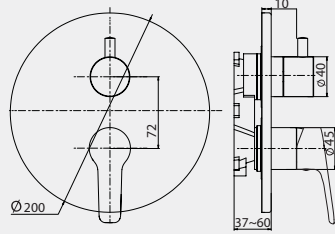

KUBO-2F-UNO

Concealed faucet
PM0003