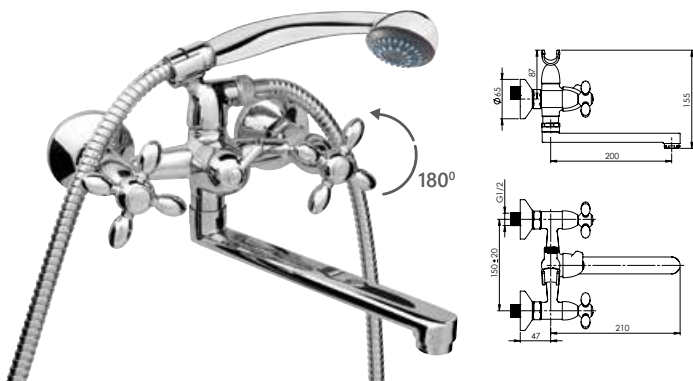

MILANO-1 (K) (C-20)

Wall bath faucet with handshower

M11K06 | M11KL06 (Lux)*

*Lux type eccentrics art. 636602, page 171.