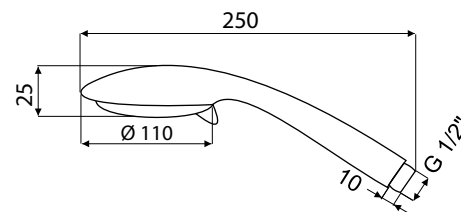

DORA

622070

Chrome-plated handshower with anti-lime function. 5 functions. Diameter 110 mm. Flow rate - 8 l/min or 14 l/min without limiter, at 3 Bar pressure