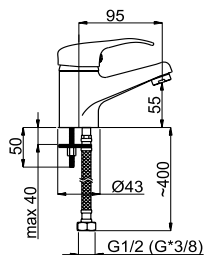

Y-18 MARS

Washbasin faucet
1/2-Y80003 | 3/8-Y80103
Washbasin faucet 3/8 with pop-up - Y80403

96