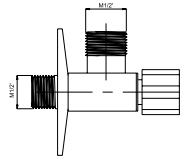

Completed with decorative plate