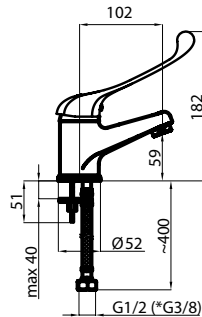

Washbasin faucet 3/8 with pop-up - P80401

P-18 SHER

Washbasin faucet

1/2-P80002 | 3/8-P80102

Washbasin faucet 3/8 with pop-up - P80402

P-18 MEDIC

Washbasin faucet

1/2-P80005 | 3/8-P80105