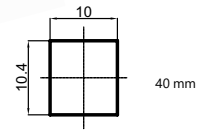

**Cartridge 40 mm
CITEC-RUBINETA**
634031

Ceramic cartridge
(with noise reducer)