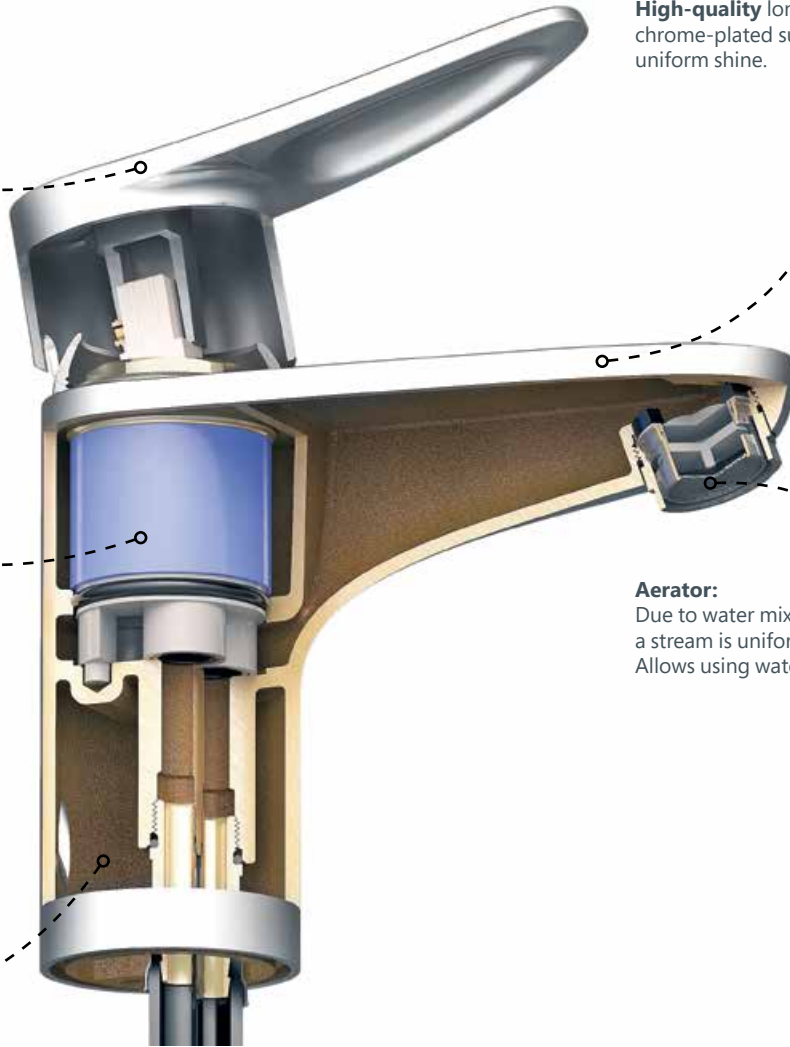

Modestas Vitkauskas,
Green Lakes, Lithuania

What is **TRIPLE CHECK?**

A unique faucet quality testing system is developed by Rubineta production quality specialists. It is used to control the chemical composition, physical parameters, and production technologies, because faucets must fully comply with quality standards. Also, we apply a 100% inspection of manufactured products before it gets to shop shelves.

Salt testing

Air testing

Water testing

Technical information

Ergonomic handle allows smooth adjustment of temperature and water pressure.

High-quality long lasting chrome-plated surface with uniform shine.

Cartridge: Mixes cold and hot water, controls pressure.

Aerator: Due to water mixing with air, a stream is uniform and soft. Allows using water economically.

Body: From high-quality brass. High content of copper guarantees durability and safety of materials, which contact with water.