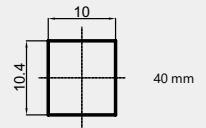

Cartridge 40 mm
SEDAL-RUBINETA
634006

Ceramic cartridge
(with noise reducer)