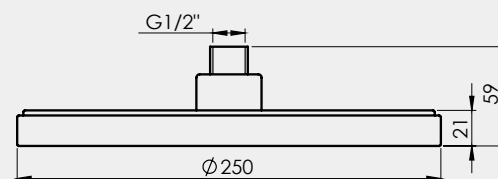

2
YEARS
WARRANTY

COMET

622032

Chrome-plated shower head with anti-lime function. 1 function. Diameter 150 mm. Flow rate - 20 l/min at 3 Bar pressure

2
YEARS
WARRANTY

RIVER

622144

Chrome-plated shower head with anti-lime function. 1 function. Diameter 250 mm. Flow rate - 20 l/min at 3 Bar pressure