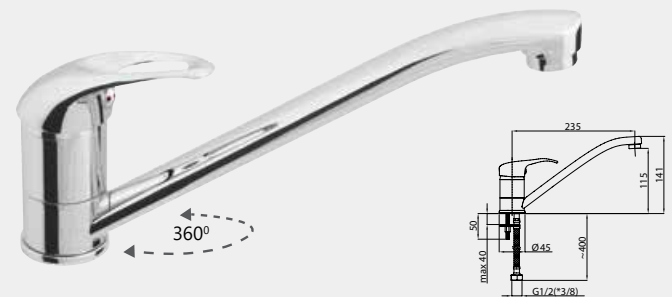

YUTA

Y-33 MARS

Kitchen faucet

1/2-Y30003 | 3/8-Y30103

Y-19 MARS

Washbasin faucet

1/2-Y90003 | 3/8-Y90103

Faucets, which perfectly complement compact interior and makes your small space classy.