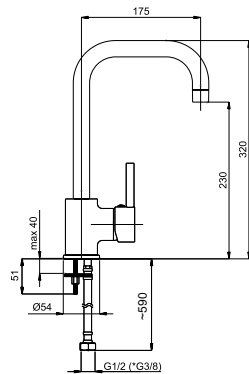

ULTRA-37

Kitchen faucet

1/2-U70008 | 3/8-U70108