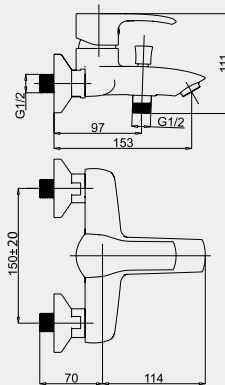

ARTIS-10/K

Wall bath faucet with handshower
540035N | 540L35N (Lux)*

*Lux type eccentrics art. 636602, page 171.