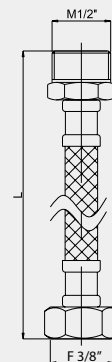

Length
611021	20 cm
611031	30 cm
611041	40 cm
611051	50 cm
611061	60 cm
611071	70 cm
611081	80 cm
611091	90 cm
611101	100 cm
611121	120 cm
611151	150 cm
611181	180 cm
611201	200 cm
611251	250 cm
611301	300 cm