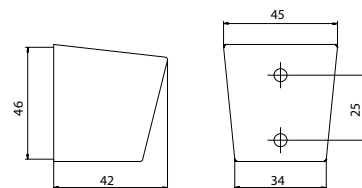

Chrome-plated,
non-adjustable

RONDO
623002