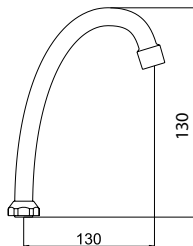

Spout S

633001

Ø18, length 300 mm

Spout J

633005

Ø18, height 130 mm

Spout S

633007