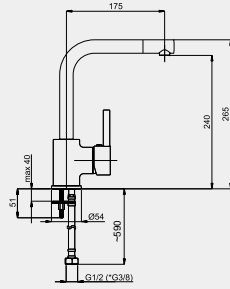

ULTRA-35

Kitchen faucet

1/2-U35008 | 3/8-U35108