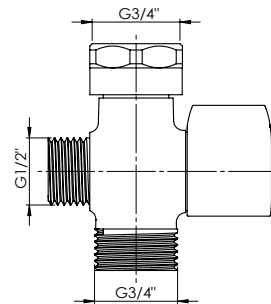

Diverter 3/4"
(Ceramic)

636520

Brass, chrome-plated, 3/4"