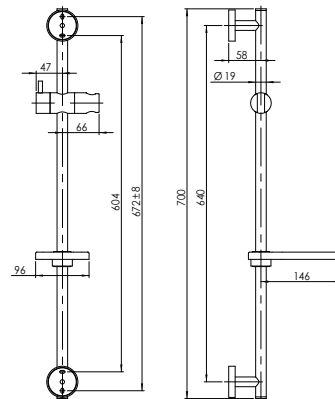

LAGO

621020

Chrome-plated shower rail Ø18 mm

2
YEARS
WARRANTY