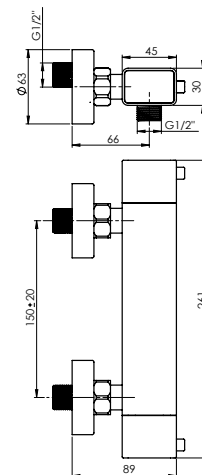

NEW

THERMO-12/K Square

Shower faucet with handshower
H2S0L08 | H2S0LL08 (Lux)*

NEW

THERMO-12 Square

Shower faucet
H2S0008 | H2S00L08 (Lux)*

*Lux type eccentrics art. 636602, page 171.

THERMO-12/K