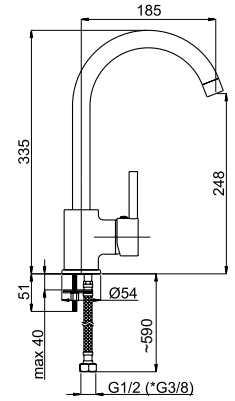

ULTRA-33 (BR)

Kitchen faucet

1/2-U30098 | 3/8-U30198