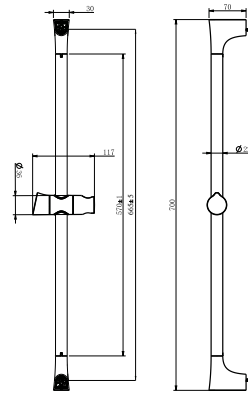

NEW

VIKO

621021

Chrome-plated shower rail $\varnothing 22$ mm

2
YEARS
WARRANTY