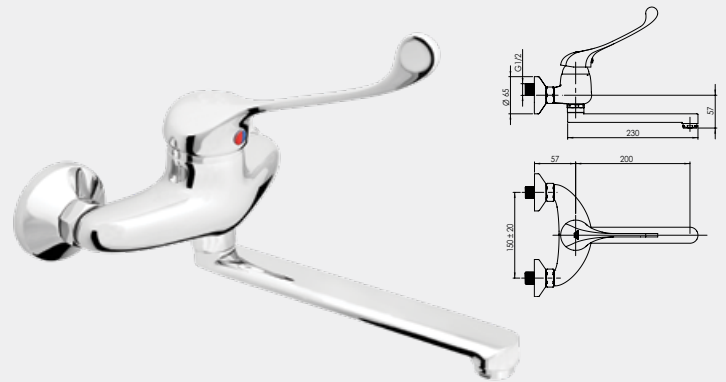

P-14 MEDIC

Wall bath faucet

P41005 | P41L05 (Lux)*