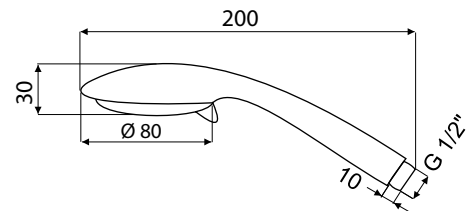

OKA

622062

Chrome-plated handshower with anti-lime function. 1 function. Diameter 80 mm.
Flow rate - 10.5 l/min at 3 Bar pressure

NEW