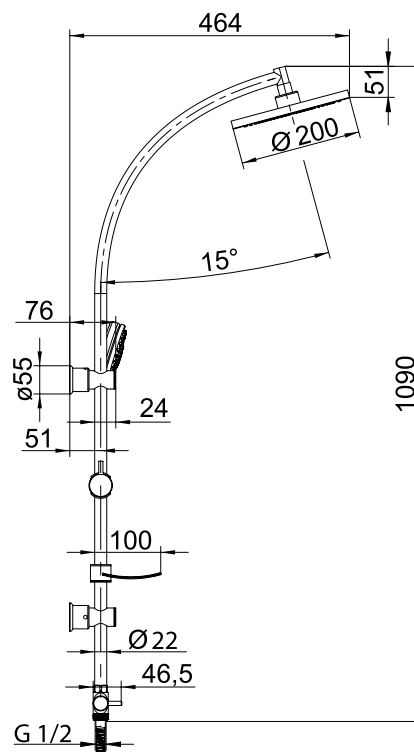

Warranty periods -
page 178.

STREAM

624127

Set:

- Stainless steel shower column STREAM
- Handshower STORM (Ø115 mm, 5 functions)
- Shower head STREAM (Ø200 mm)
- 150 cm stainless steel shower hose
- Ceramic diverter