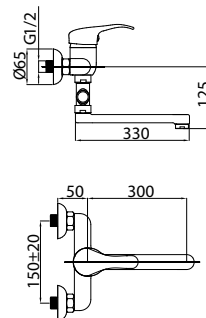

Set OPTIMA-12/C + VARIANTA-DELTA

625104

OPTIMA-12/C

Wall bath faucet

VARIANTA-DELTA

Shower set

624101