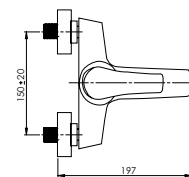

FORTE-10

Wall bath faucet

540013 | 540L13 (Lux)*