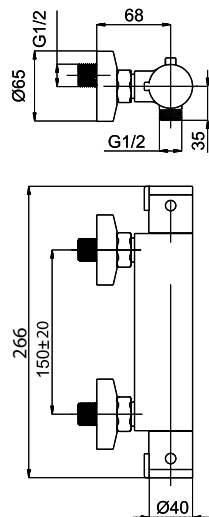

THERMO-12

Shower faucet
H20008 | H200L08 (Lux)*

*Lux type eccentrics art. 636602, page 171.