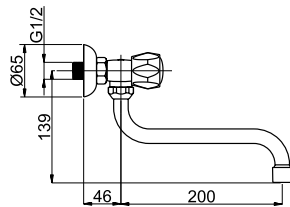

100%
TESTED

SPIDER

40cm

R-6 ECO

Faucet for cold water
R66001

R-8 GLOBO

Kitchen faucet
1/2-R8J002 | 3/8-R8J102

R-9 ECO