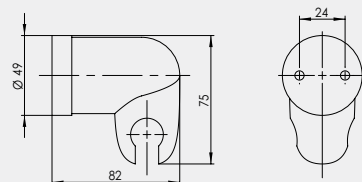

Chrome-plated,
adjustable