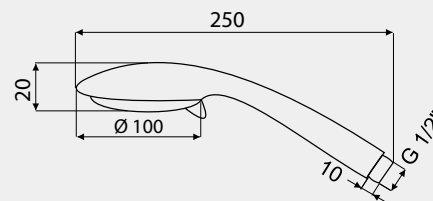

SOLO

622066

Chrome-plated handshower with anti-lime function. 1 function. Diameter 100 mm. Flow rate - 11 l/min at 3 Bar pressure