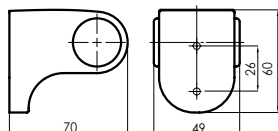

FIX

623003

Chrome-plated,
adjustable