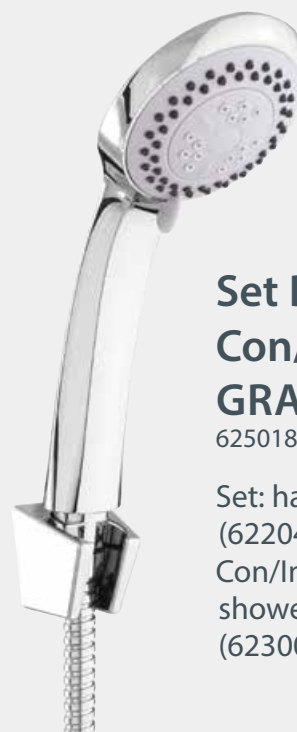

Flow rate - 15 l/min at 3 Bar pressure

2
YEARS
WARRANTY

FRESH

622007

Chrome-plated handshower with anti-lime function. 2 functions. Diameter 70 mm.

Flow rate - 17 l/min at 3 Bar pressure

2
YEARS
WARRANTY

KOBRA

622005

Chrome-plated handshower with anti-lime function. 1 function. Diameter 66 mm.

Flow rate - 15 l/min at 3 Bar pressure

FRESH-TOP

622135

Chrome-plated shower head with anti-lime function. 2 functions. Diameter 60 mm.

Flow rate - 16 l/min at 3 Bar pressure

Set SWEET + Con/Imp + GRAND

625017

Set: handshower Sweet (622008), shower hose Con/Imp (600014), shower holder Grand (623005)

Set DELTA + Con/Imp + GRAND

625018

Set: handshower Delta (622045), shower hose Con/Imp (600014), shower holder Grand (623005)