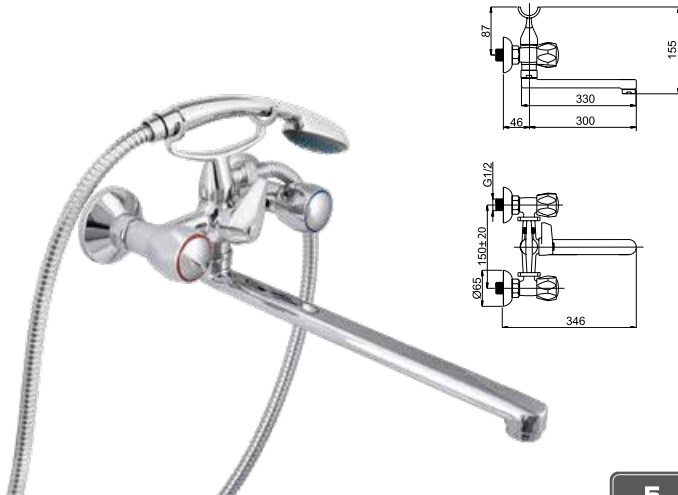

5
YEARS
WARRANTY

R-1 GLOBO (C) (K)

Wall bath faucet with handshower
R1CK02