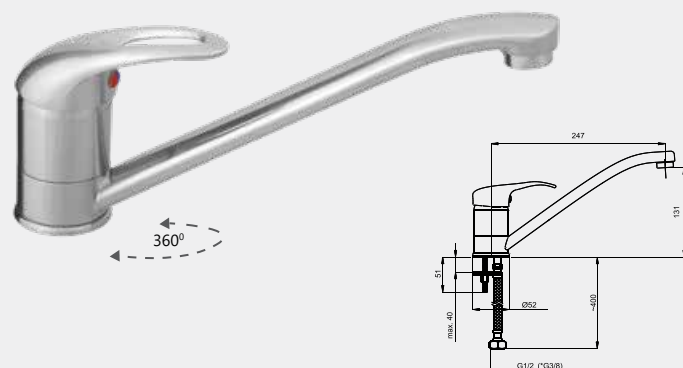

P-20 SHER

Kitchen faucet

1/2-P00002 | 3/8-P00102

P-20 MEDIC

Kitchen faucet

1/2-P00005 | 3/8-P00105

P-20 MARS (ST)

Kitchen faucet