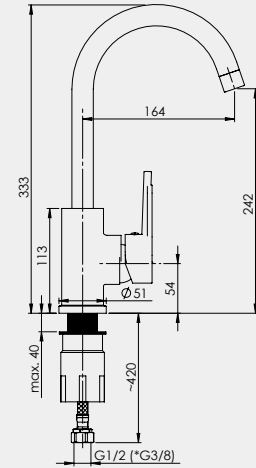

AXE-33 (BG)

Kitchen faucet

1/2-AX30088 | 3/8-AX30188