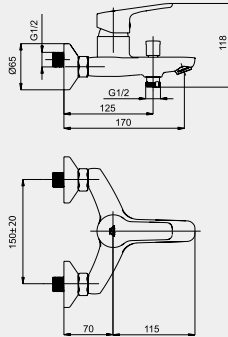

UNO-10

Wall bath faucet
N10001 | N100L01 (Lux)*