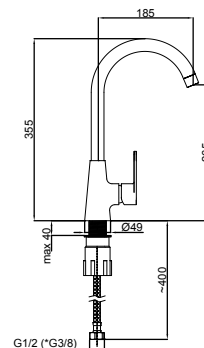

VIVA

VIVA-33

Kitchen faucet

1/2-VV30008 | 3/8-VV30108

VIVA-33 – affordable price and reliability!
Irreplaceable assistant in your kitchen.