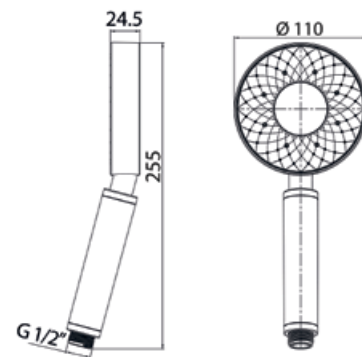

LUNA

622143

Chrome-plated handshower with anti-lime function. 3 functions. Diameter 110 mm. Flow rate - 11,5 l/min at 3 Bar pressure