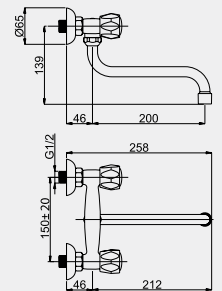

R-4 GLOBO

Wall faucet
R43002 | R43L02 (Lux)*

*Lux type eccentrics art. 636602, page 171.