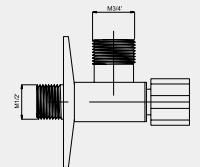

Ceramic Valve

Angle valve
1/2"x1/2"
 662011

Completed with decorative plate

Angle valve
1/2"x3/8"
 662021

Completed with decorative plate

Angle valve 1/2"x3/4"
 662012

Completed with decorative plate

Decorative plate