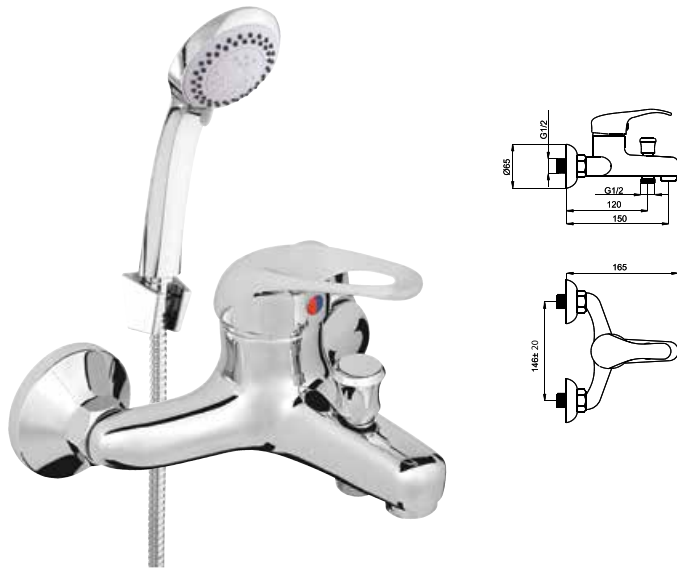

P-10/K STAR

Wall bath faucet with handshower
P10K01 | P10KL01 (Lux)*

*Lux type eccentrics art. 636602, page 171.