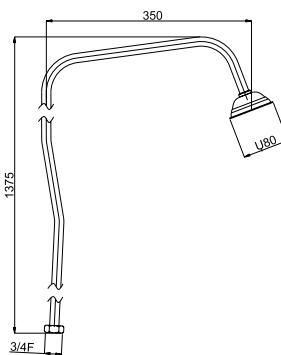

5
YEARS
WARRANTY

*Lux type eccentrics art. 636602, page 171.

R-5/K GLOBO

Wall bath faucet with handshower
R50K01 | R50KL01 (Lux)*

R-5 GLOBO

Shower faucet R-5 with shower tube
R50062 | R50L62 (Lux)*

*Lux type eccentrics art. 636602, page 171.