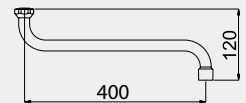

Spout S

633007

Ø18, length 400 mm