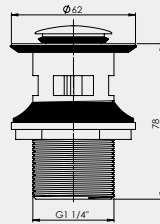

Reducer
M1/2"xF3/4" (R-5)
636925

**Indicator for
hot and cold
water**
636103

Back nut 3/4"
636310

**Back seat of
faucet P-12, R-1**
636403
M18x1.5

**Socket F1/2" x
M3/8" x 10**
636322
For copper tube

**Nut of handle for
diverter of R-1**
636416
For handle of diverter
R-1 and C-1

**Pop-up waste
CLICK-CLACK
1 1/4"**
710016