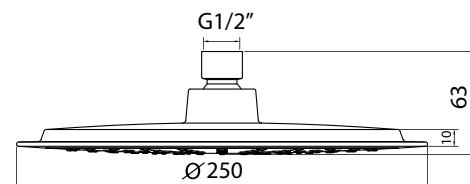

NEW

2
YEARS
WARRANTY

MOSAIC

622152B

Chrome-plated, self-cleaning shower head with anti-lime function. 1 function. Diameter 229 mm. Flow rate - 18 l/min at 3 Bar pressure

NEW

2
YEARS
WARRANTY

ETNA