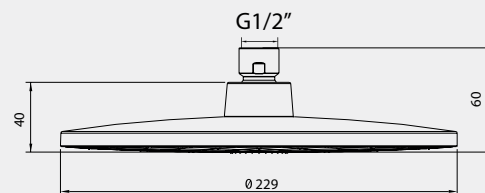

2
YEARS
WARRANTY