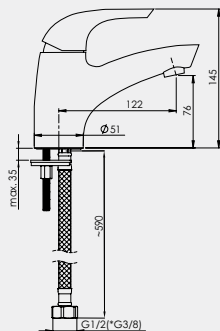

AERO-12

Shower faucet
540031 | 540L31 (Lux)*

*Lux type eccentrics art. 636602, page 171.

FORTE

Smooth and roundish shapes clearly represent **FORTE** faucets. This design is one of the best sellers and it will always be a classic and safe solution for everyone.