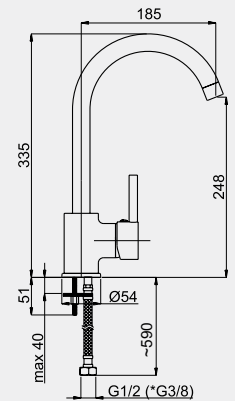

ULTRA-33 (BK)

Kitchen faucet

1/2-U30068 | 3/8-U30168