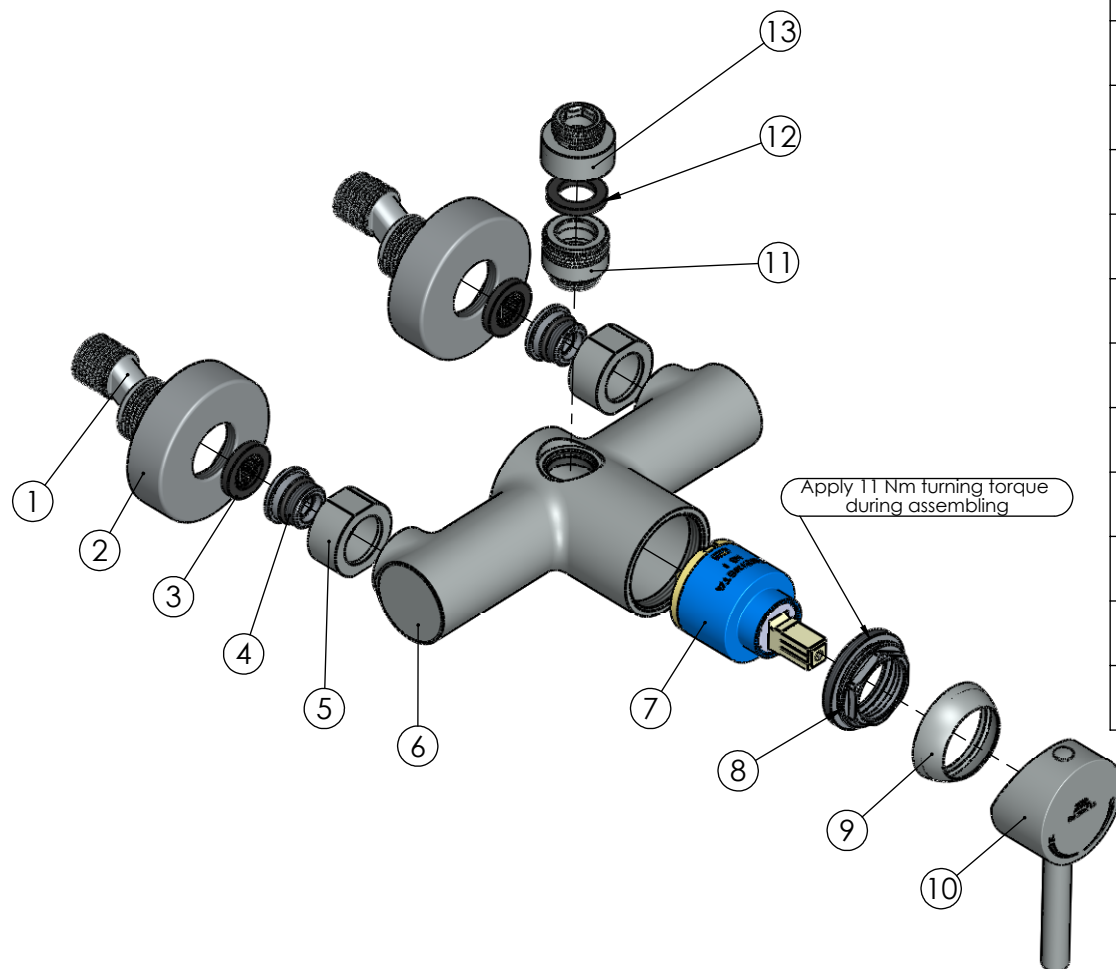

RUBINETA

Product name: **Faucet Ultra-15**  
Product Code: **U15008**

ITEM NO.	PART CODE	NAME	QUANTITY
1	636601	Eccentric 43x10	2
2	636614	Fixing set plate Thermo/ULTRA	2
3	632013	Washer G3/4" with net	2
4	636547	Fixing set back seat M18x1.5 (Ultra-15)	2
5	636546	Back seat nut G3/4 (Ultra-15)	2
6	635315	Body Ultra-15	1
7	634005	Cartridge 40 mm	1
8	636267	Cartridge nut Ultra-15	1
9	636268	Cartridge cap Ultra-15	1
10	631064	Handle Ultra-15	1
11	636548	Adapter G3/4xM20x1 (Ultra-15)	1
12	632002	Rubber washer G3/4"	1
13	636925	Adapter F3/4" - M1/2"	1