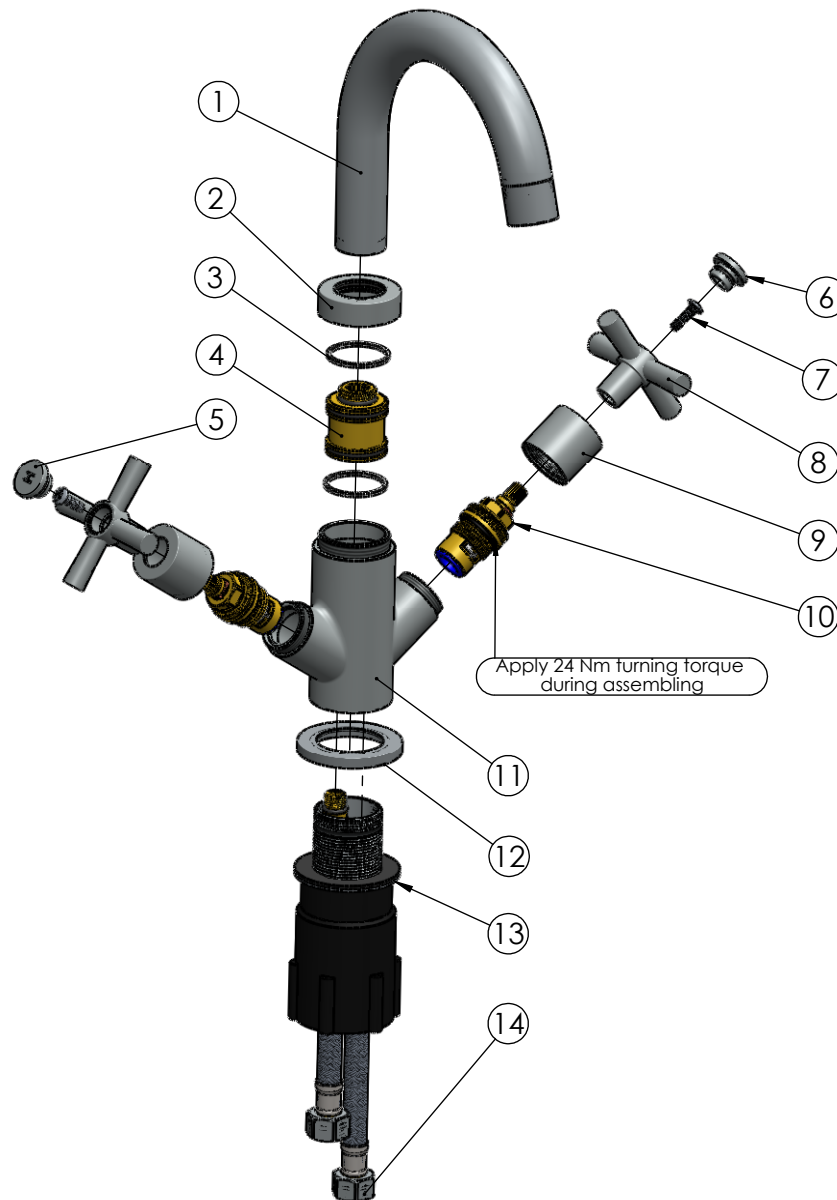

Product name: **Faucet Valencia-33 (S) (3/8)**
 Product Code: **VL3H108**

ITEM NO.	PART CODE	NAME	QTY.
1	633127	Spout Valencia-33 (S)	1
2	635442	Body nut Valencia-33	1
3	632167	PTFE washer 21.5x18x2	2
4	636544	Spout insert Valencia-33	1
5	636133	Cover (H) for handle Valencia-33	1
6	636132	Cover (C) for handle Valencia-33	1
7	636545	Screw M4x15 for valve handle	2
8	631062	Handle Valencia-33 (8x20)	2
9	636134	Valve cap for Valencia-33	2
10	664147	Faucet valve 1/2" (8x20) 180 (MVT)	2
11	635441	Body Valencia-33	1
12	636049	Base nut Valencia-33	1
13	637080	Fixing set Axe-33	1
14	46380060	FLISTEX M10xF38-L060 Flex faucet's connector	2